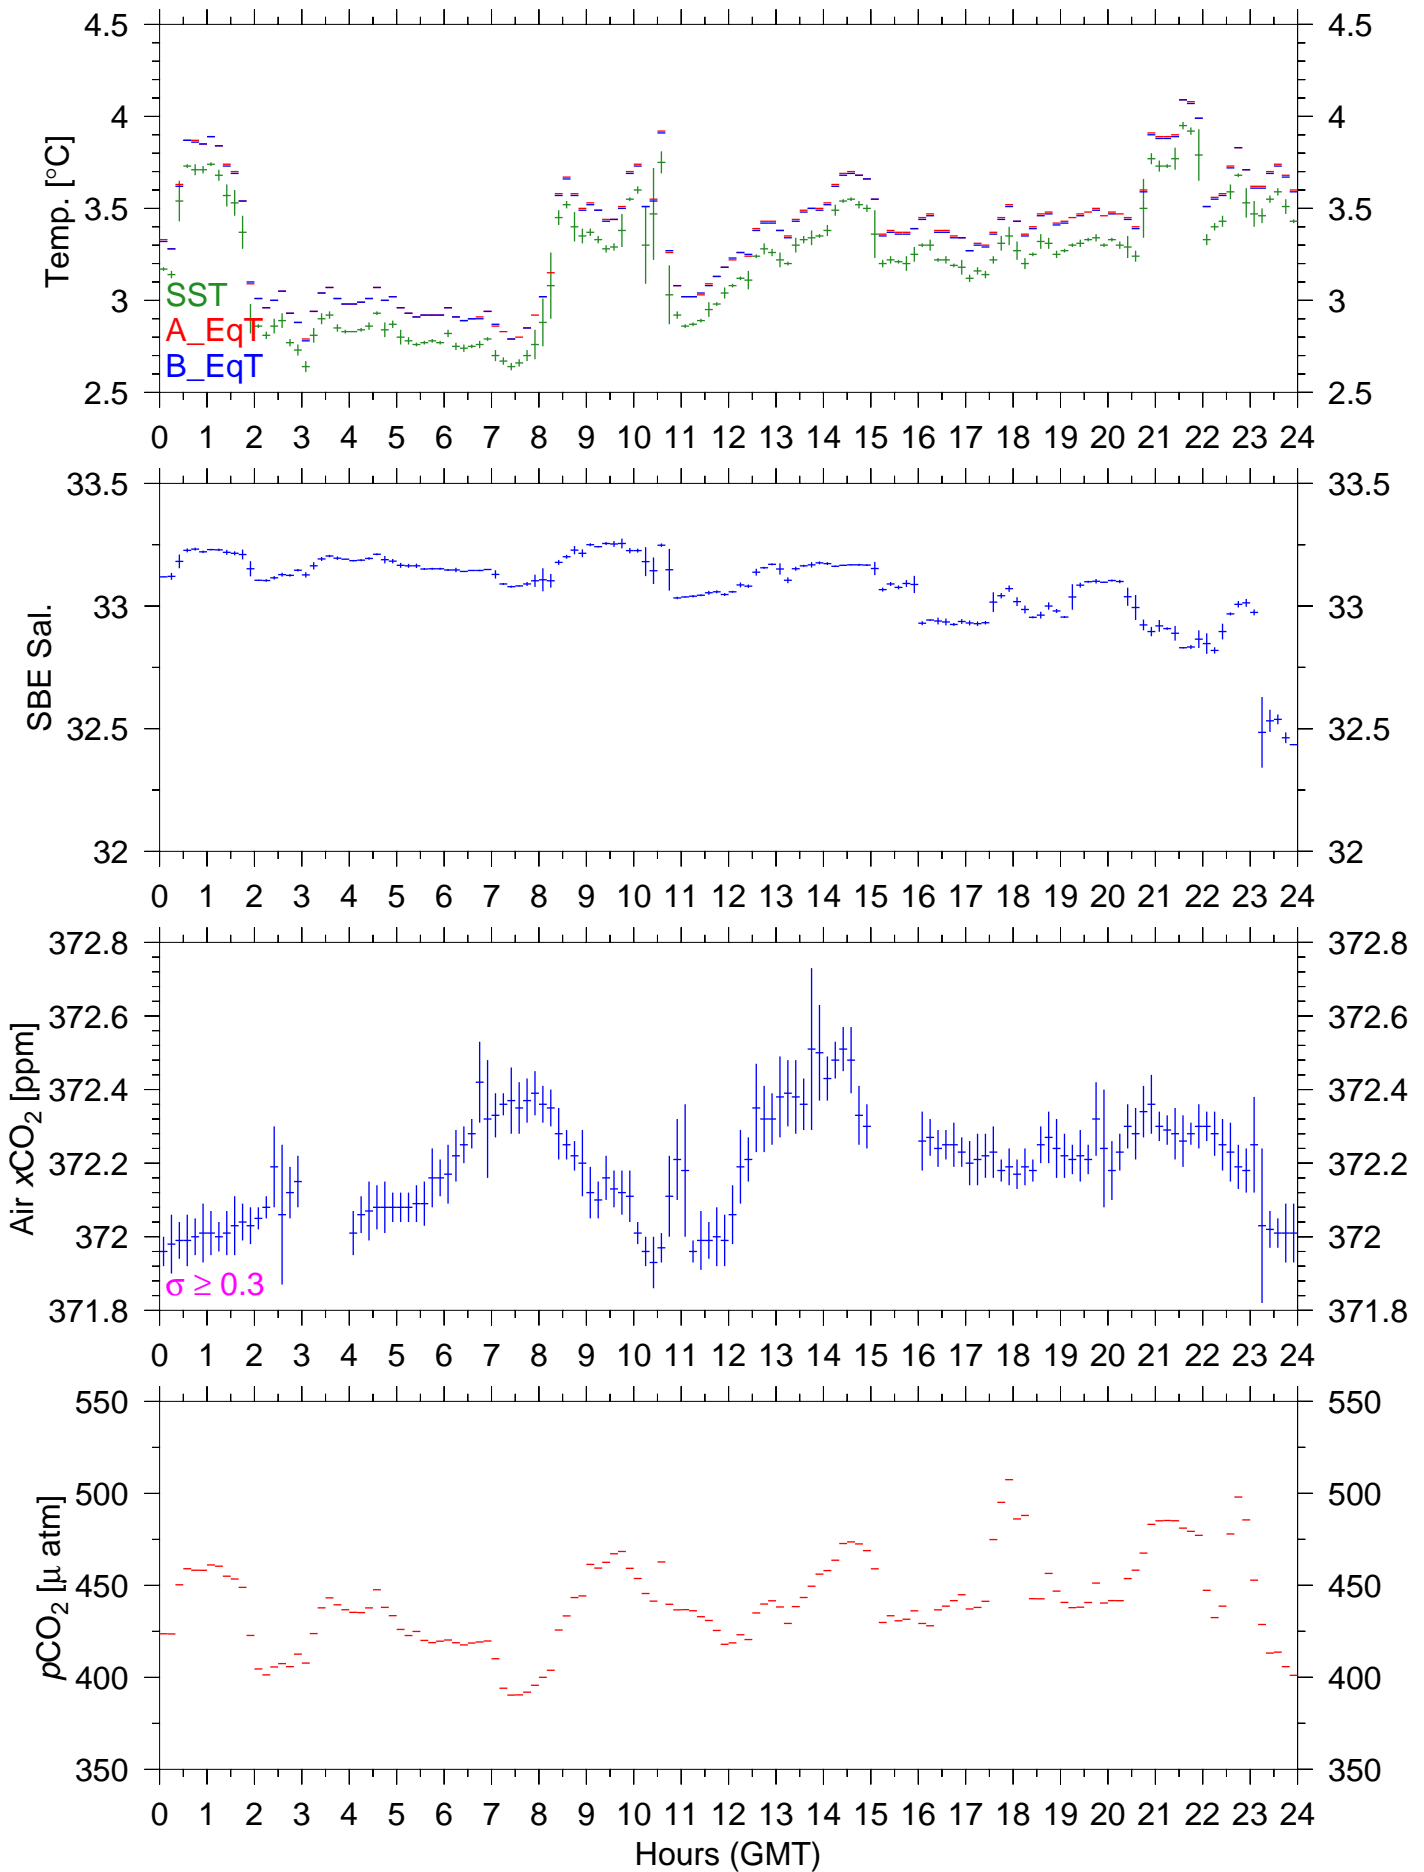

AH02E : December 17, 1999 : 10min. mean

AH02E : December 18, 1999 : 10min. mean

AH02E : December 19, 1999 : 10min. mean

AH02E : December 20, 1999 : 10min. mean

AH02E : December 21, 1999 : 10min. mean

AH02E : December 22, 1999 : 10min. mean

AH02E : December 23, 1999 : 10min. mean

AH02E : December 24, 1999 : 10min. mean

AH02E : December 25, 1999 : 10min. mean

AH02E : December 26, 1999 : 10min. mean