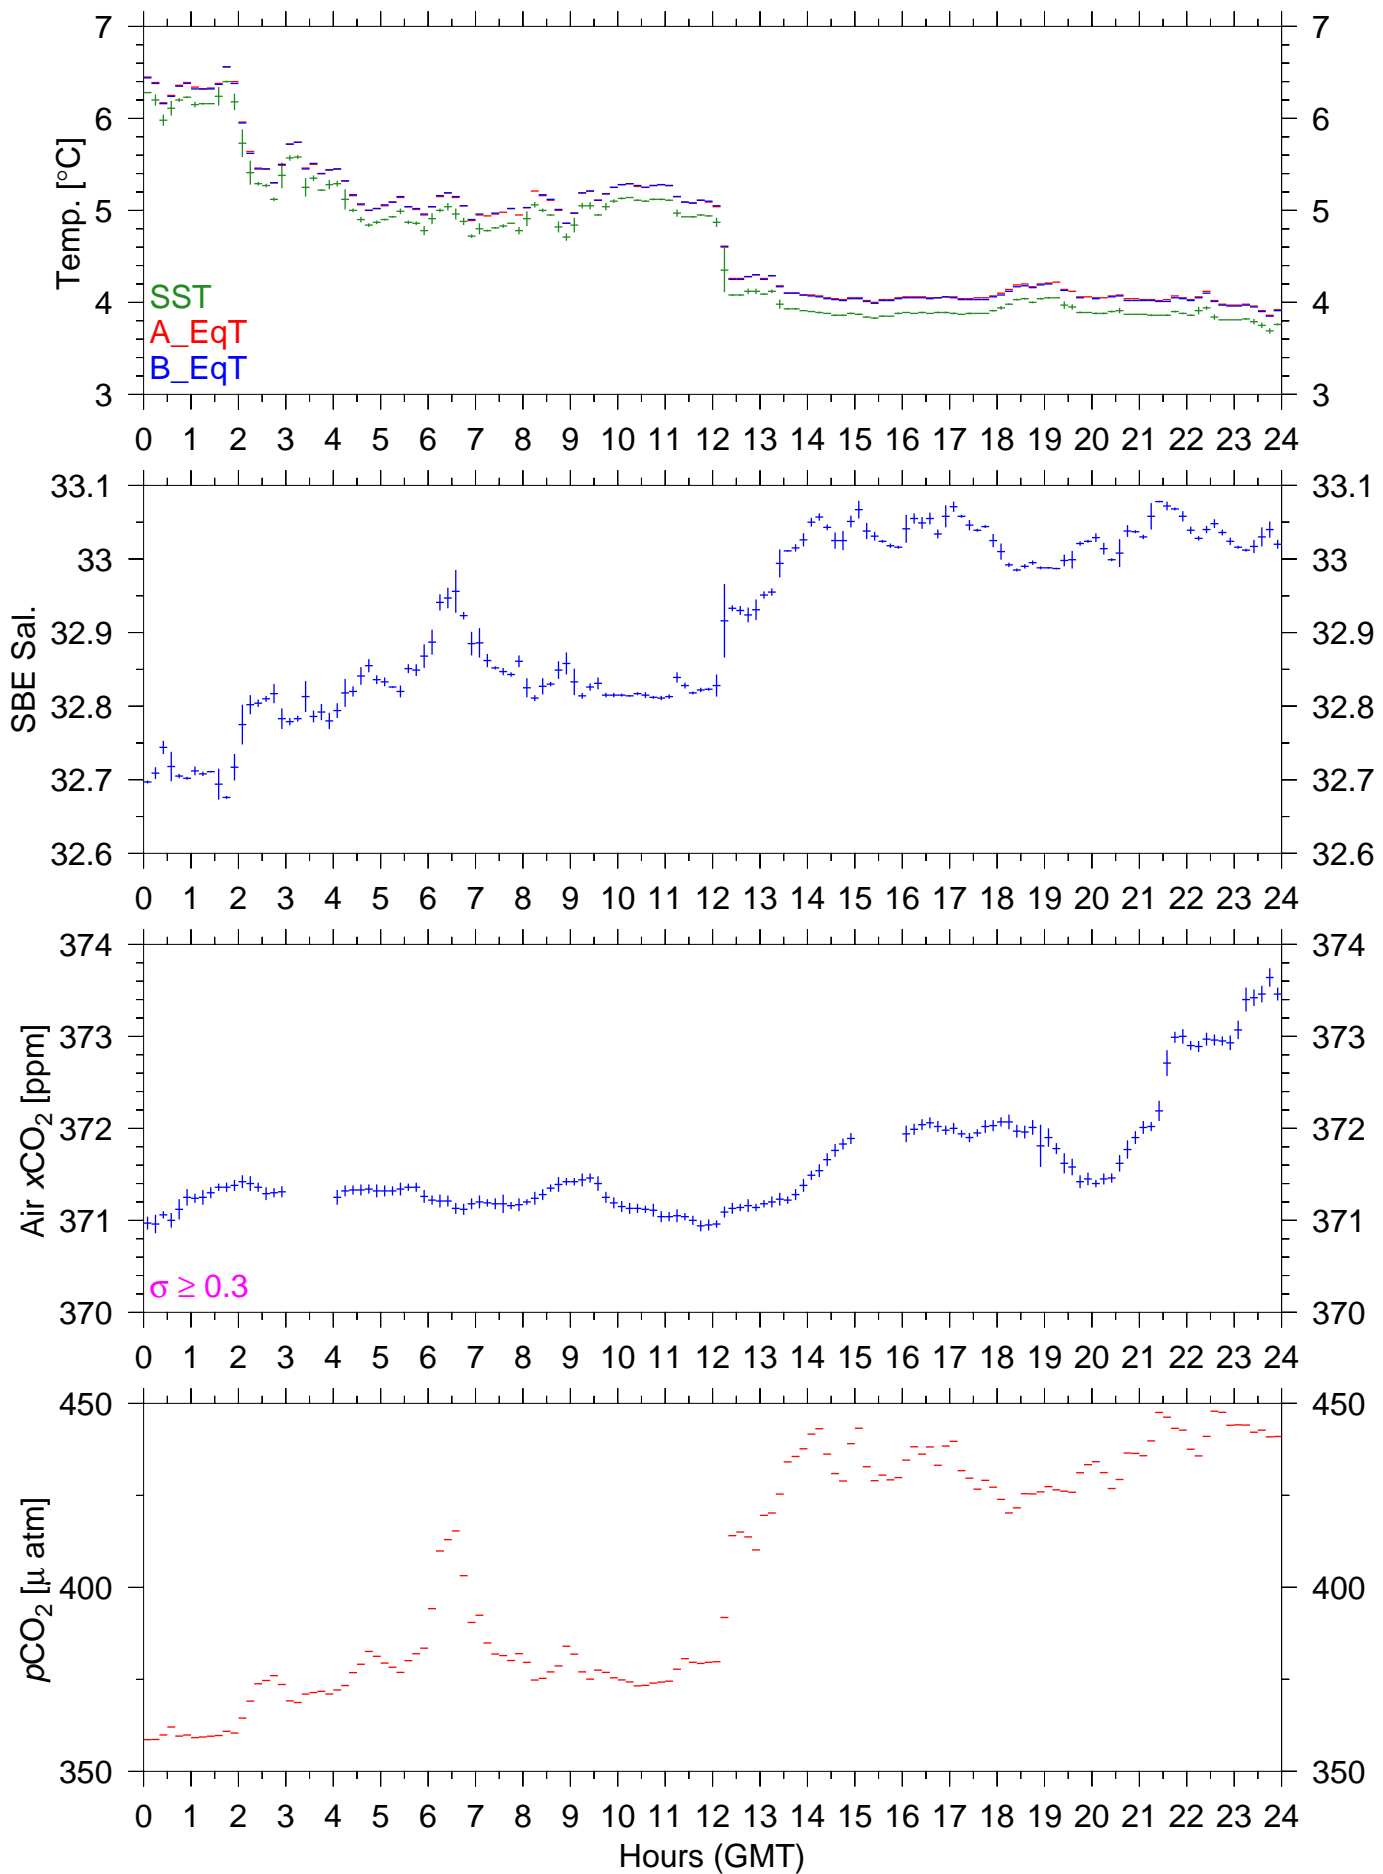

# AH02W : December 29, 1999 : 10min. mean

# AH02W : December 30, 1999 : 10min. mean

# AH02W : December 31, 1999 : 10min. mean