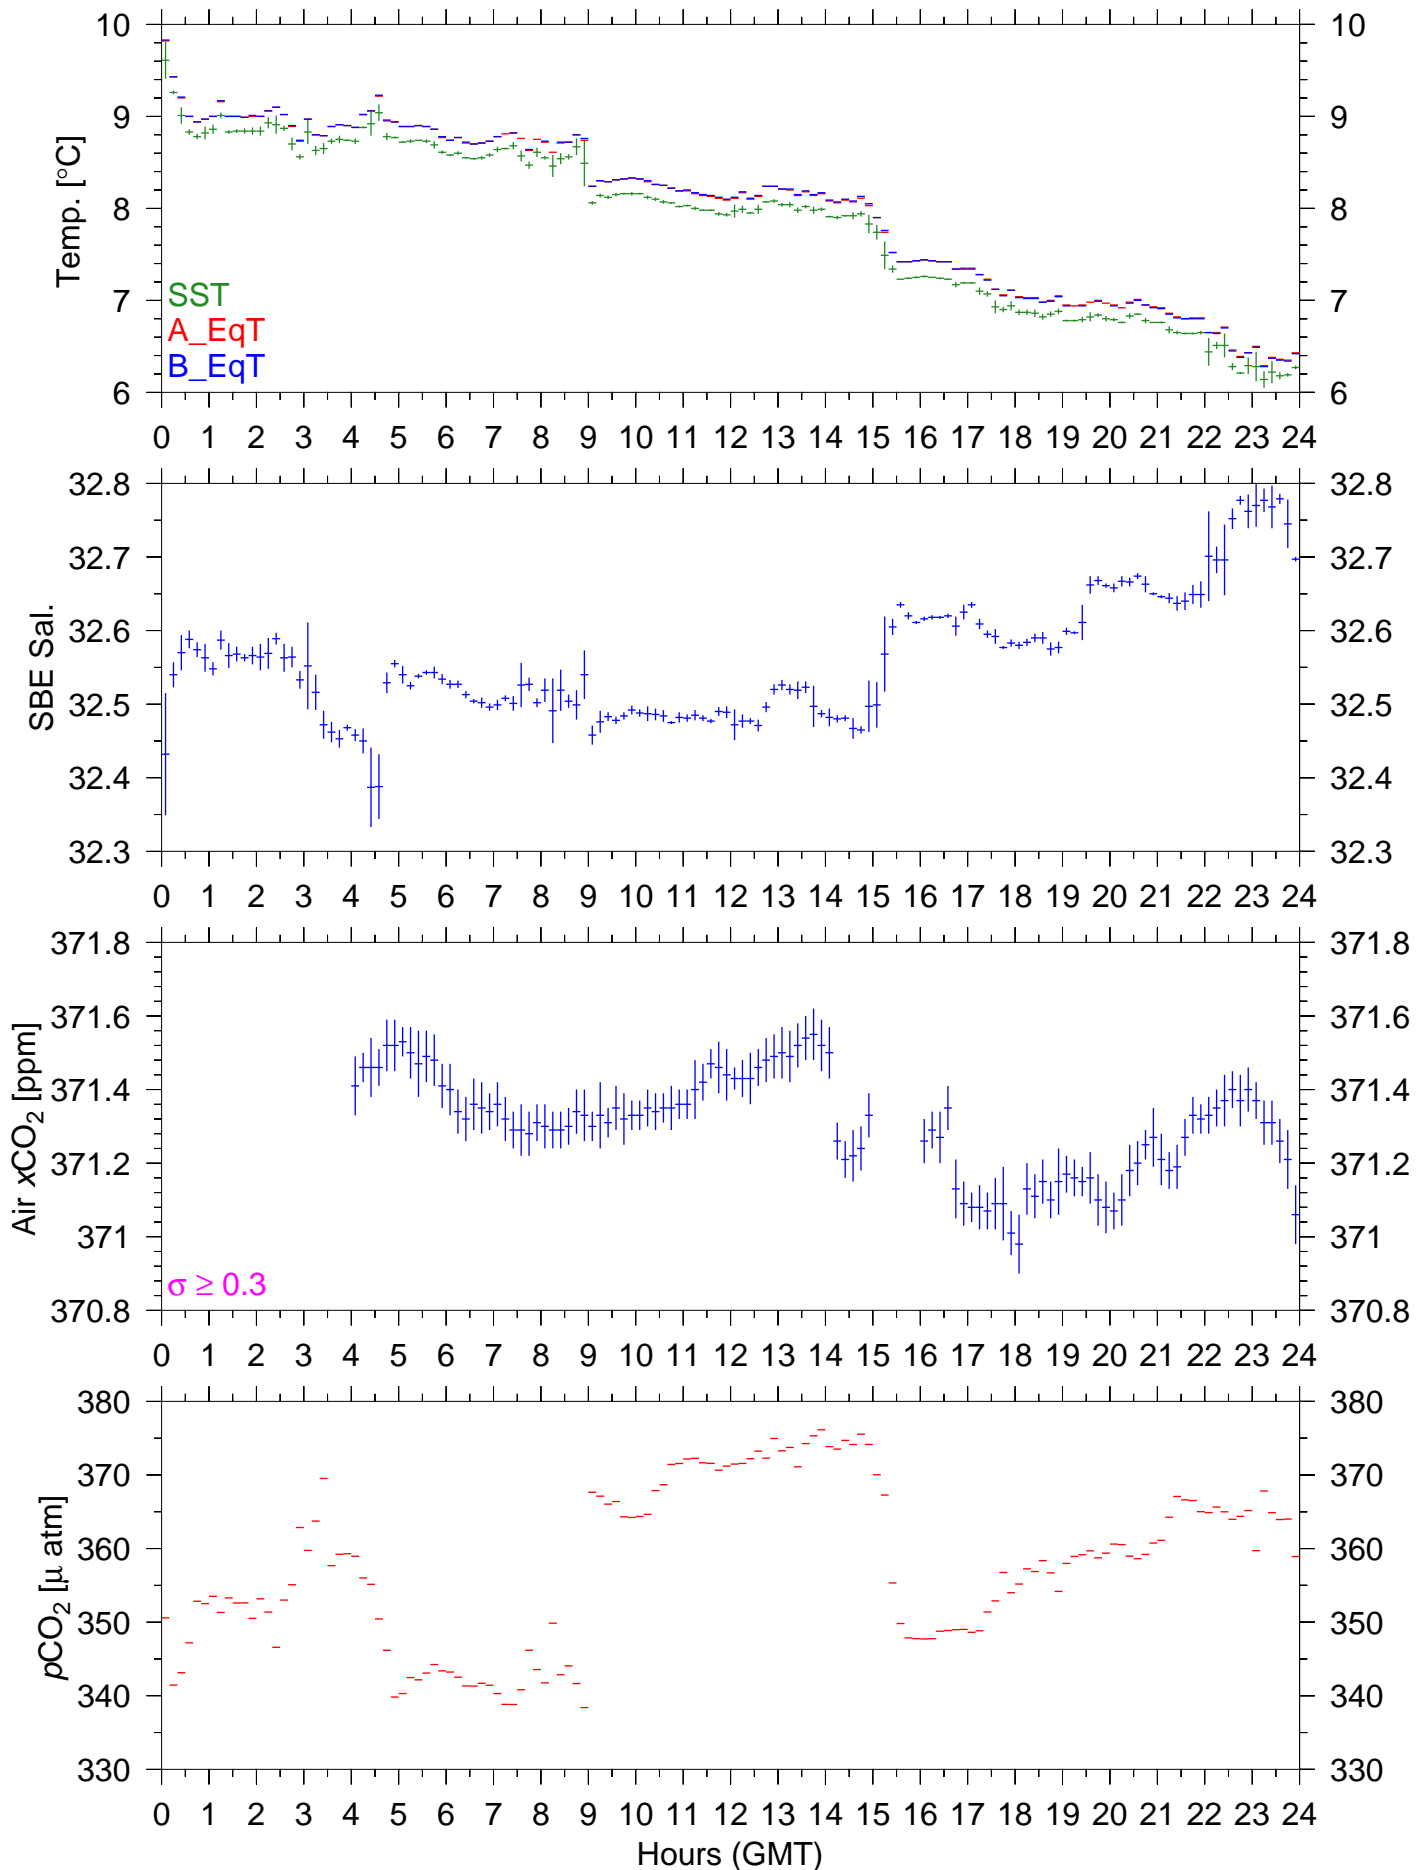

# AH02W : December 29, 1999 : 10min. mean

# AH02W : December 30, 1999 : 10min. mean

# AH02W : December 31, 1999 : 10min. mean