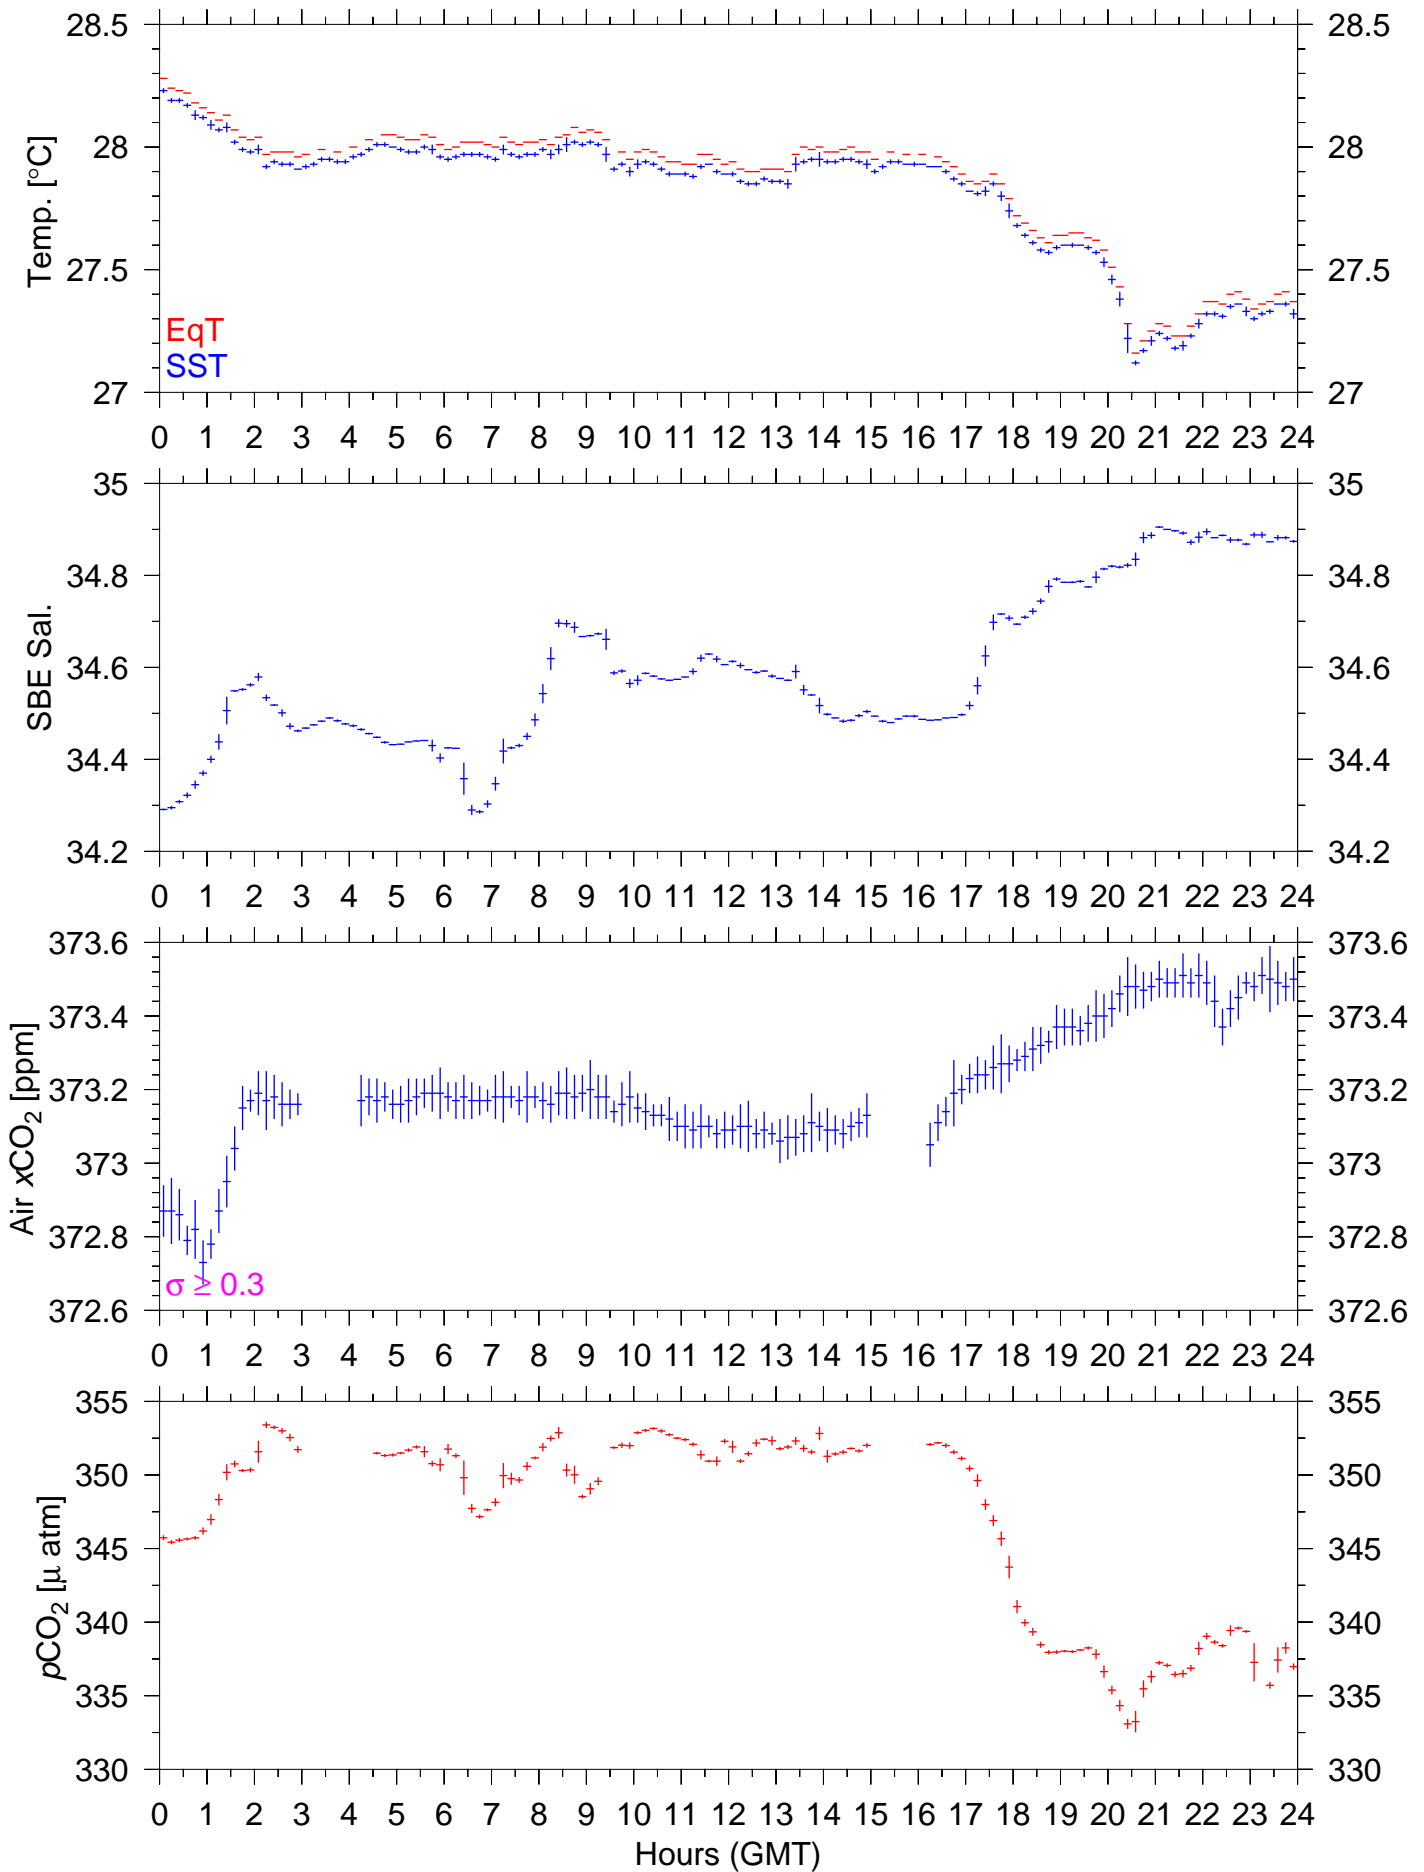

GW07N : January 18, 2002 : 10min. mean