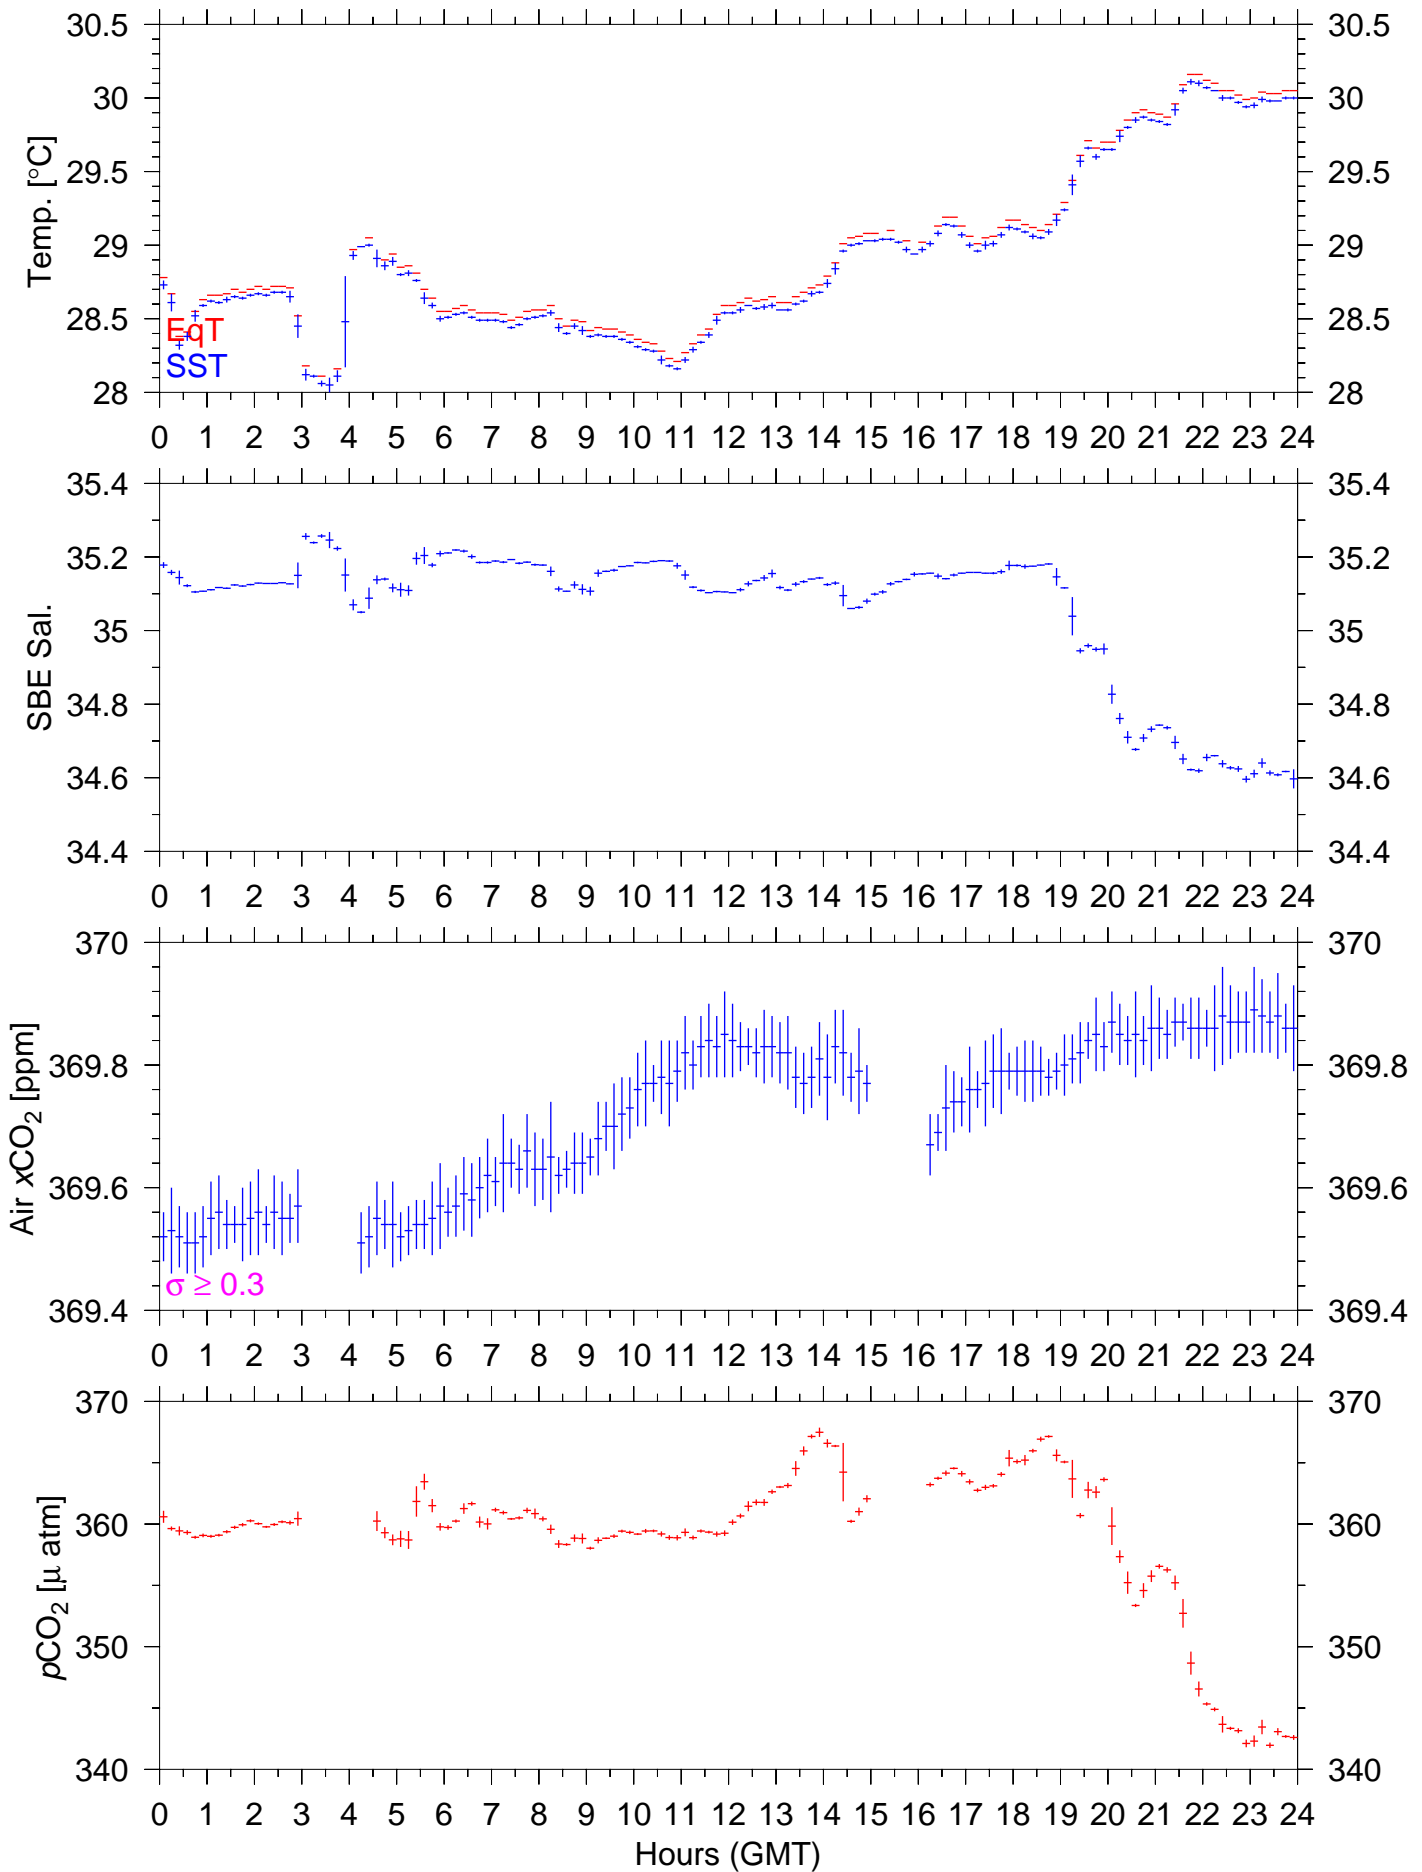

# GW08N : February 17, 2002 : 10min. mean

# GW08N : February 18, 2002 : 10min. mean

# GW08N : February 19, 2002 : 10min. mean