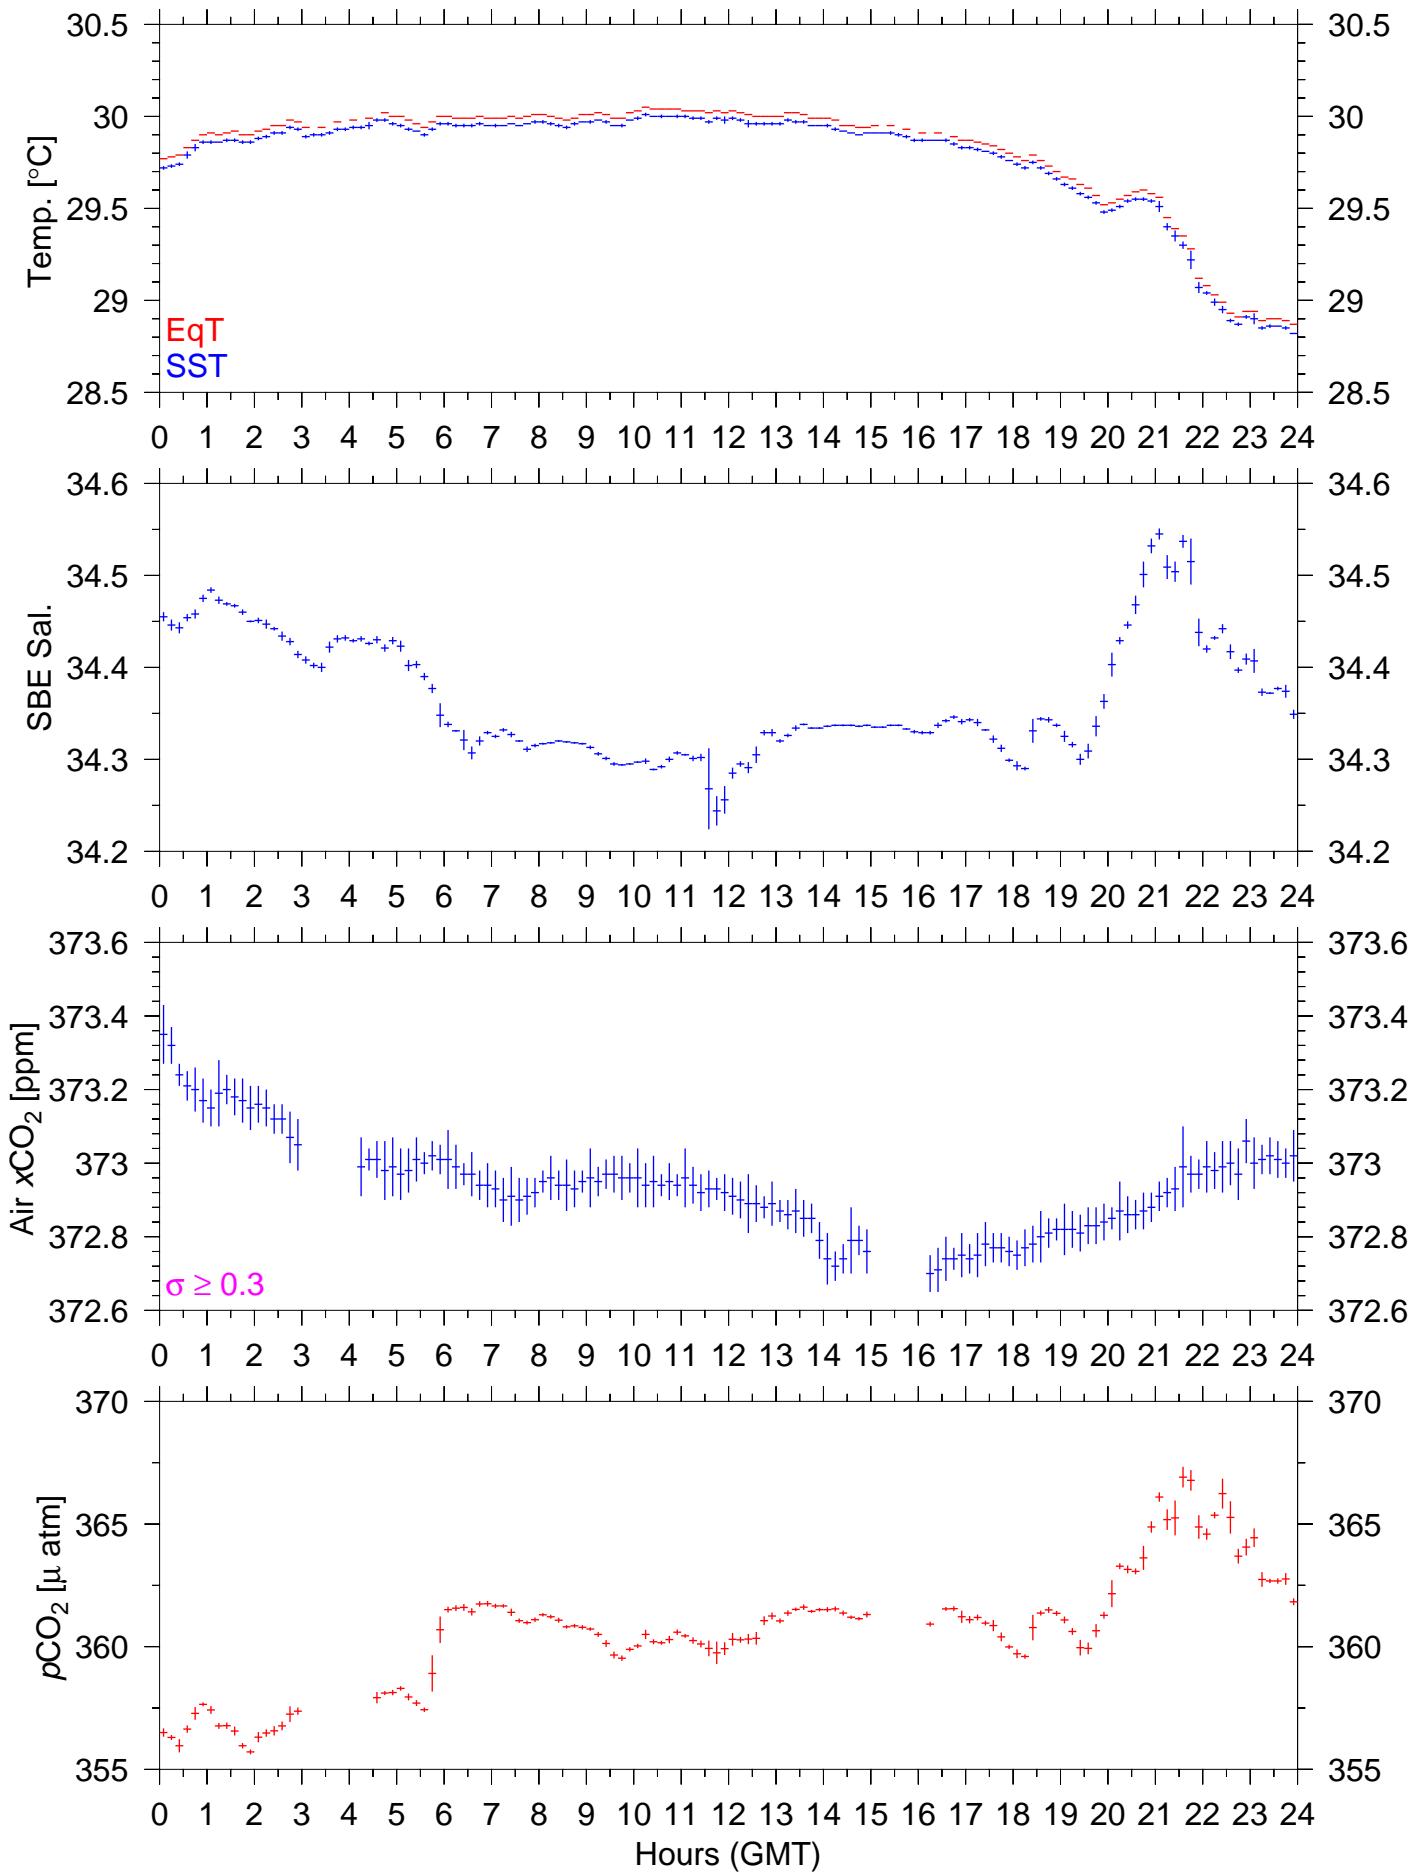

GW08N : February 21, 2002 : 10min. mean