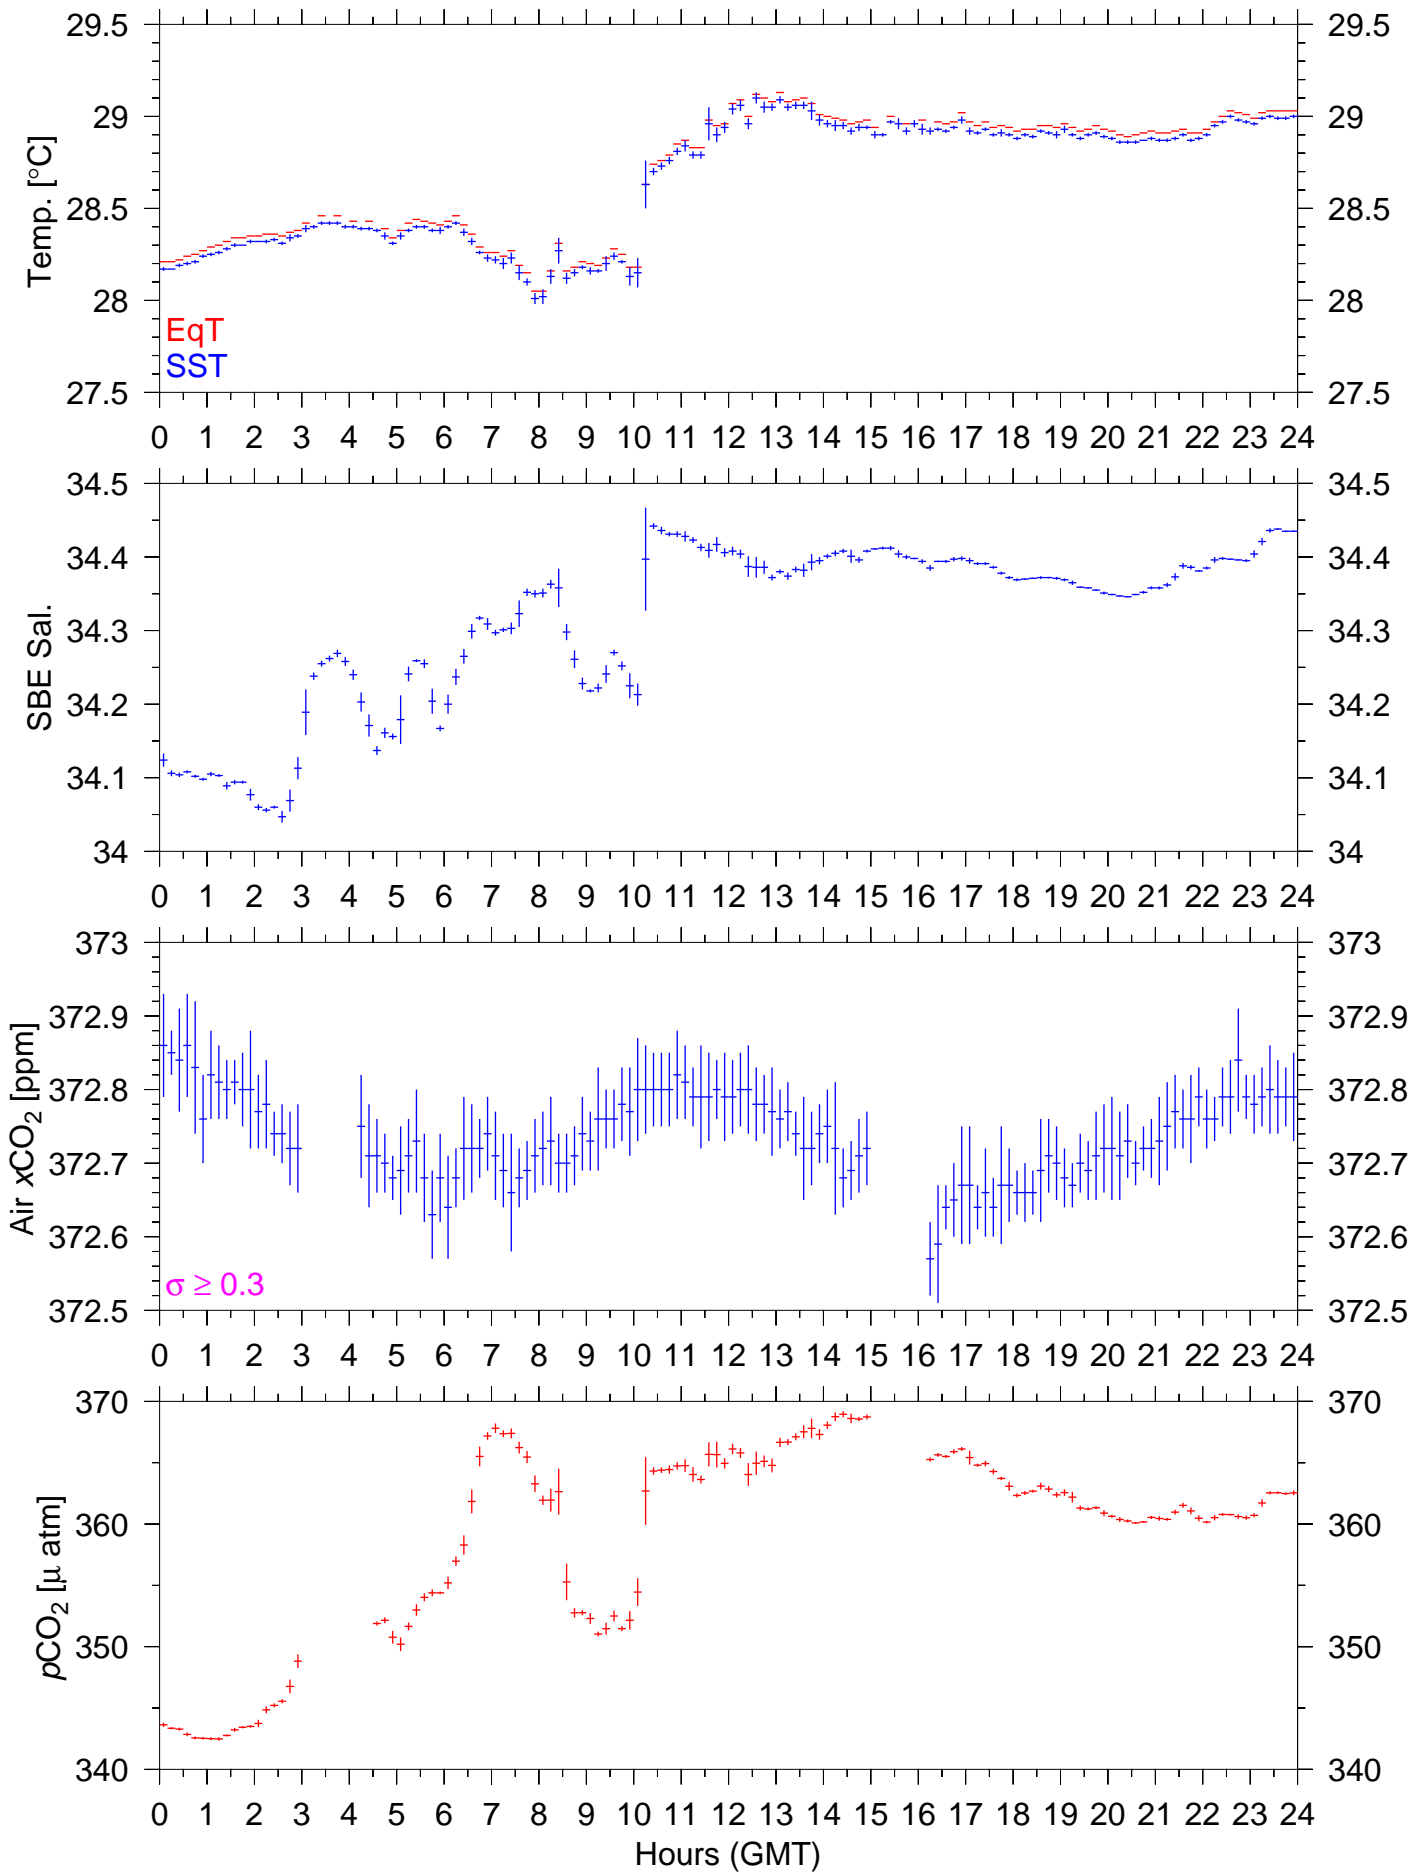

GW08S : February 03, 2002 : 10min. mean