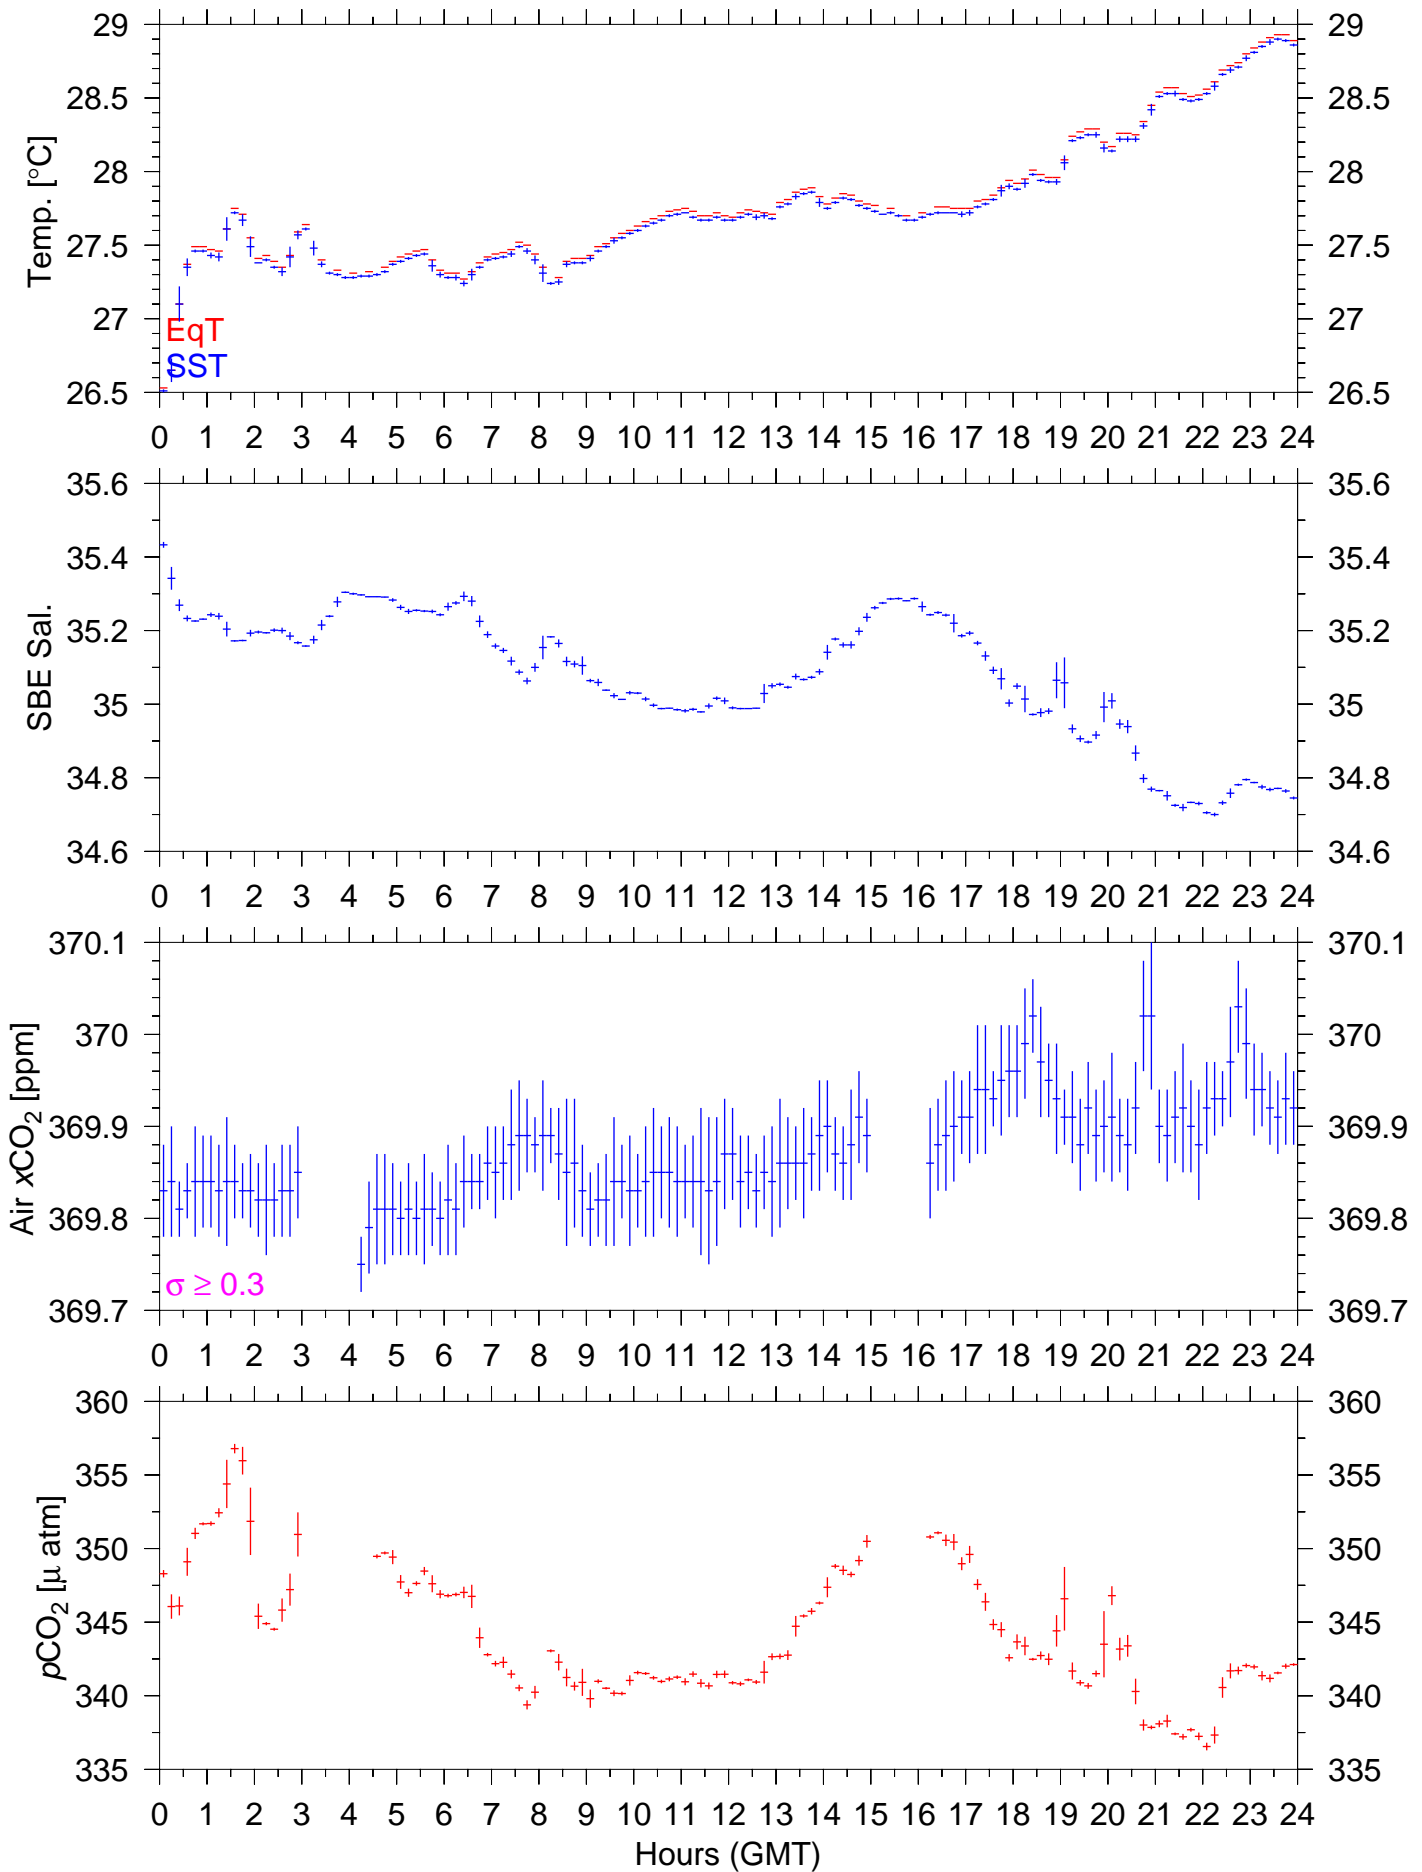

GW09N : March 24, 2002 : 10min. mean

GW09N : March 25, 2002 : 10min. mean

GW09N : March 26, 2002 : 10min. mean

GW09N : March 27, 2002 : 10min. mean

GW09N : March 28, 2002 : 10min. mean

GW09N : March 29, 2002 : 10min. mean

GW09N : March 30, 2002 : 10min. mean

GW09N : March 31, 2002 : 10min. mean

GW09N : April 01, 2002 : 10min. mean

GW09N : April 02, 2002 : 10min. mean