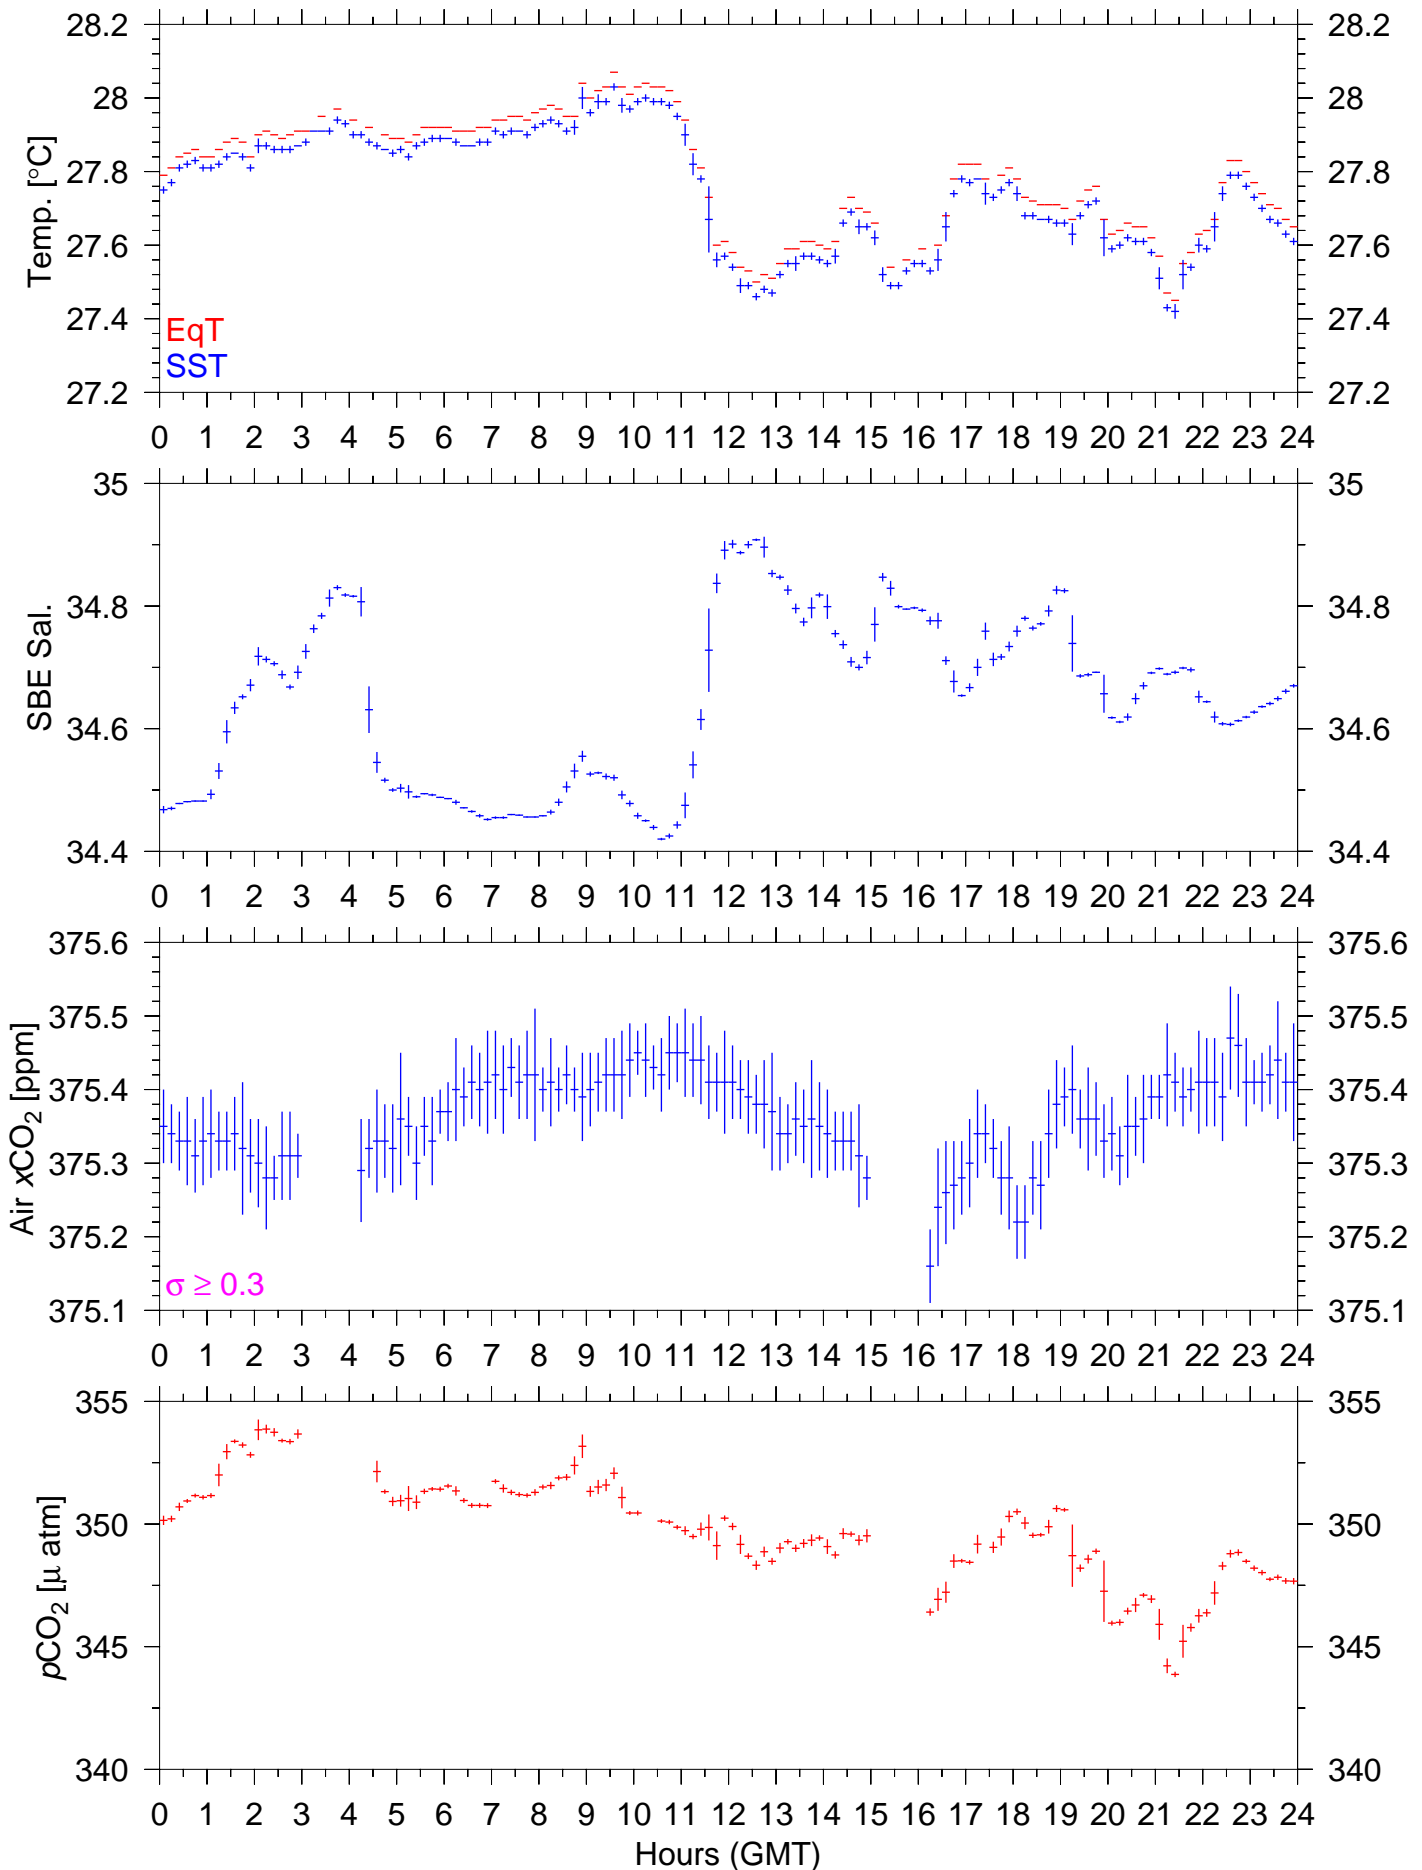

GW09N : March 24, 2002 : 10min. mean

GW09N : March 25, 2002 : 10min. mean

GW09N : March 26, 2002 : 10min. mean

GW09N : March 27, 2002 : 10min. mean

GW09N : March 28, 2002 : 10min. mean

GW09N : March 29, 2002 : 10min. mean

GW09N : March 30, 2002 : 10min. mean

GW09N : March 31, 2002 : 10min. mean

GW09N : April 01, 2002 : 10min. mean

GW09N : April 02, 2002 : 10min. mean