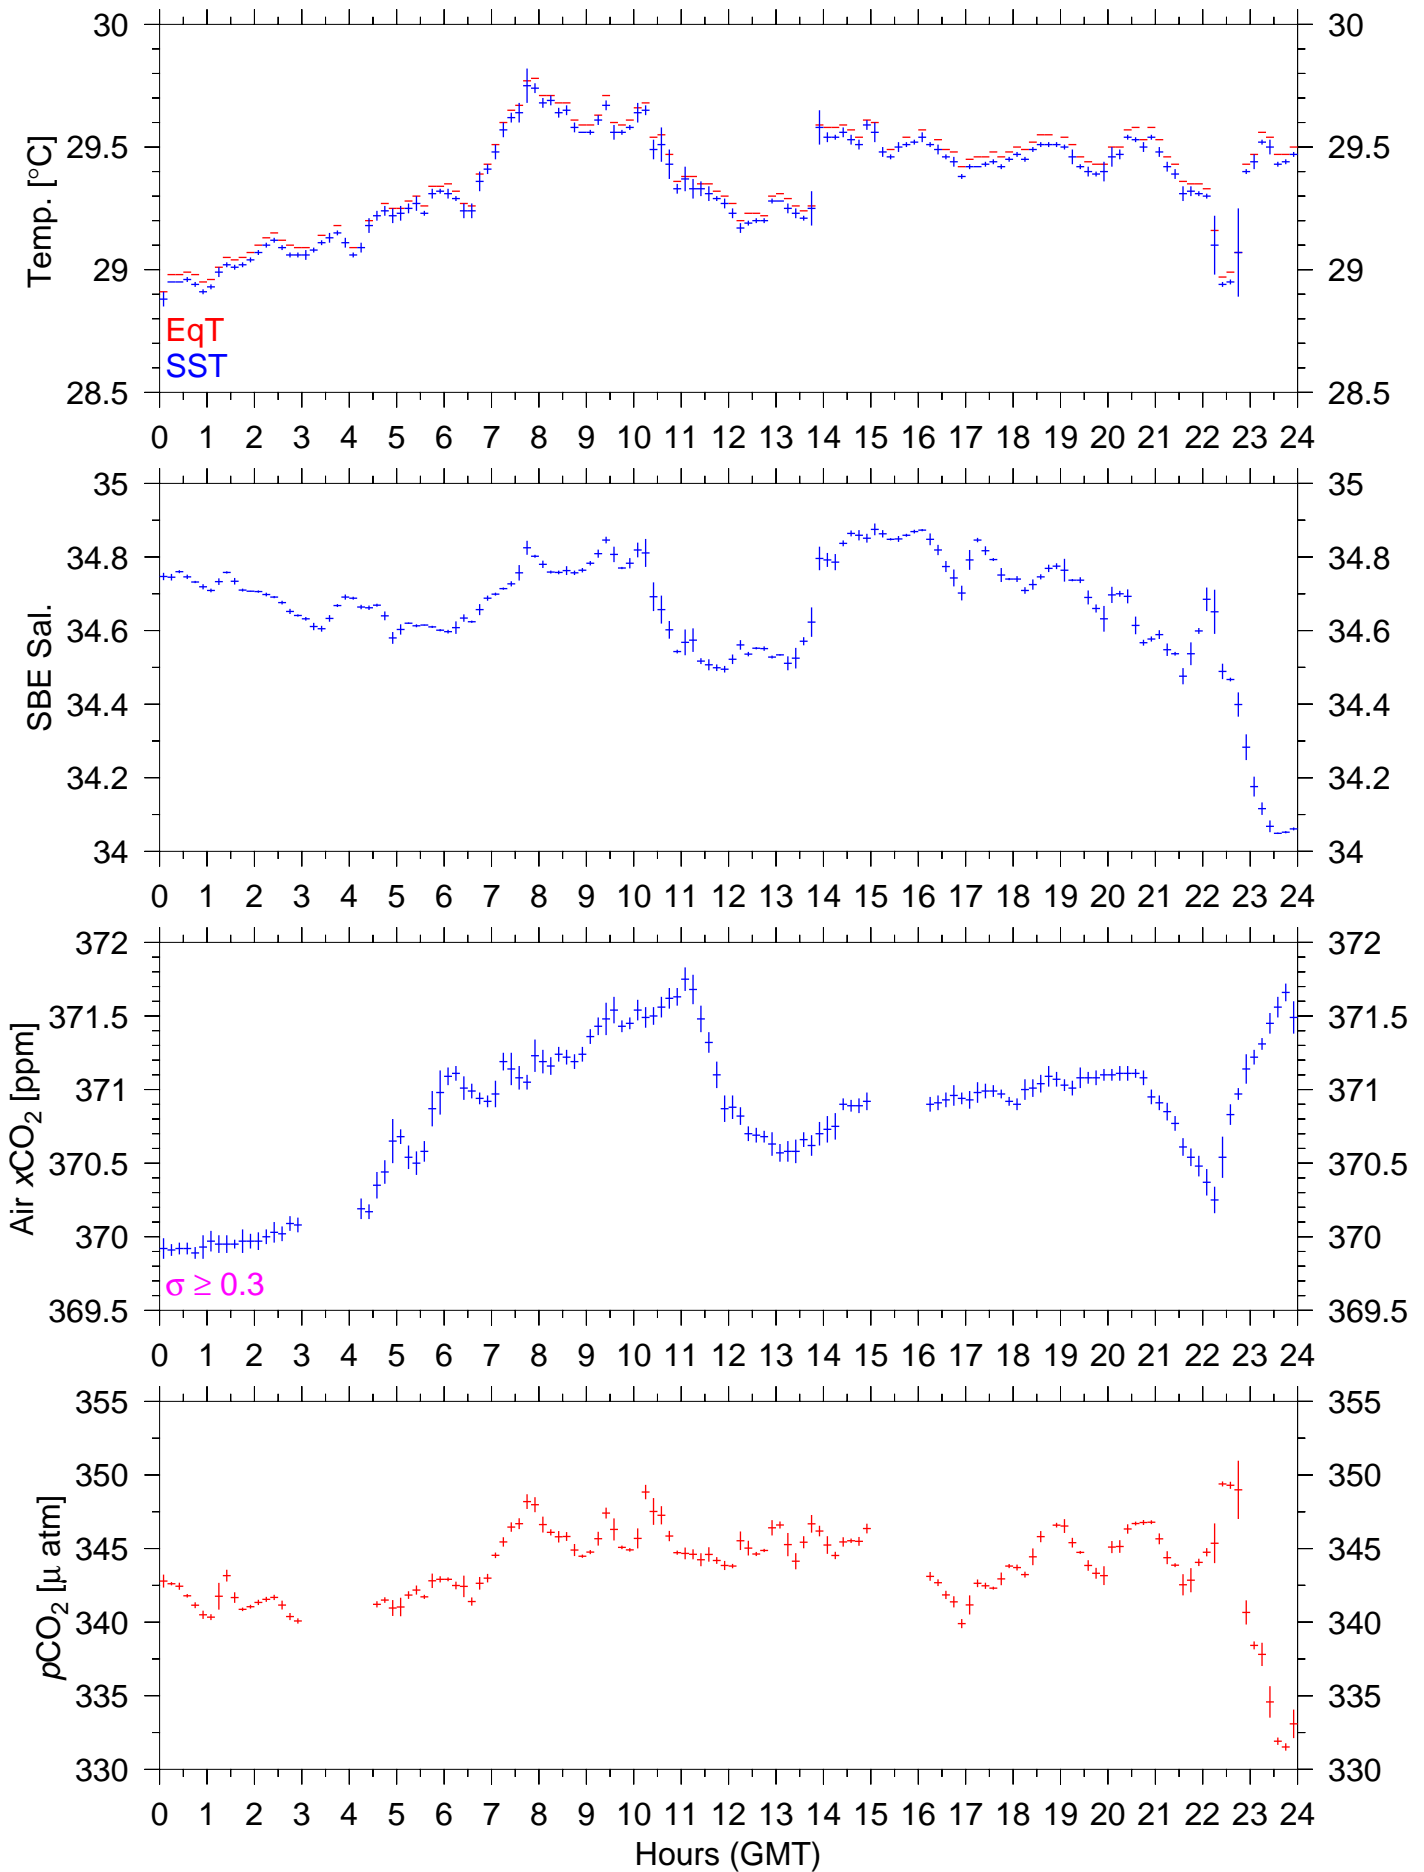

GW09N : March 24, 2002 : 10min. mean

GW09N : March 25, 2002 : 10min. mean

GW09N : March 26, 2002 : 10min. mean

GW09N : March 27, 2002 : 10min. mean

GW09N : March 28, 2002 : 10min. mean

GW09N : March 29, 2002 : 10min. mean

GW09N : March 30, 2002 : 10min. mean

GW09N : March 31, 2002 : 10min. mean

GW09N : April 01, 2002 : 10min. mean

GW09N : April 02, 2002 : 10min. mean