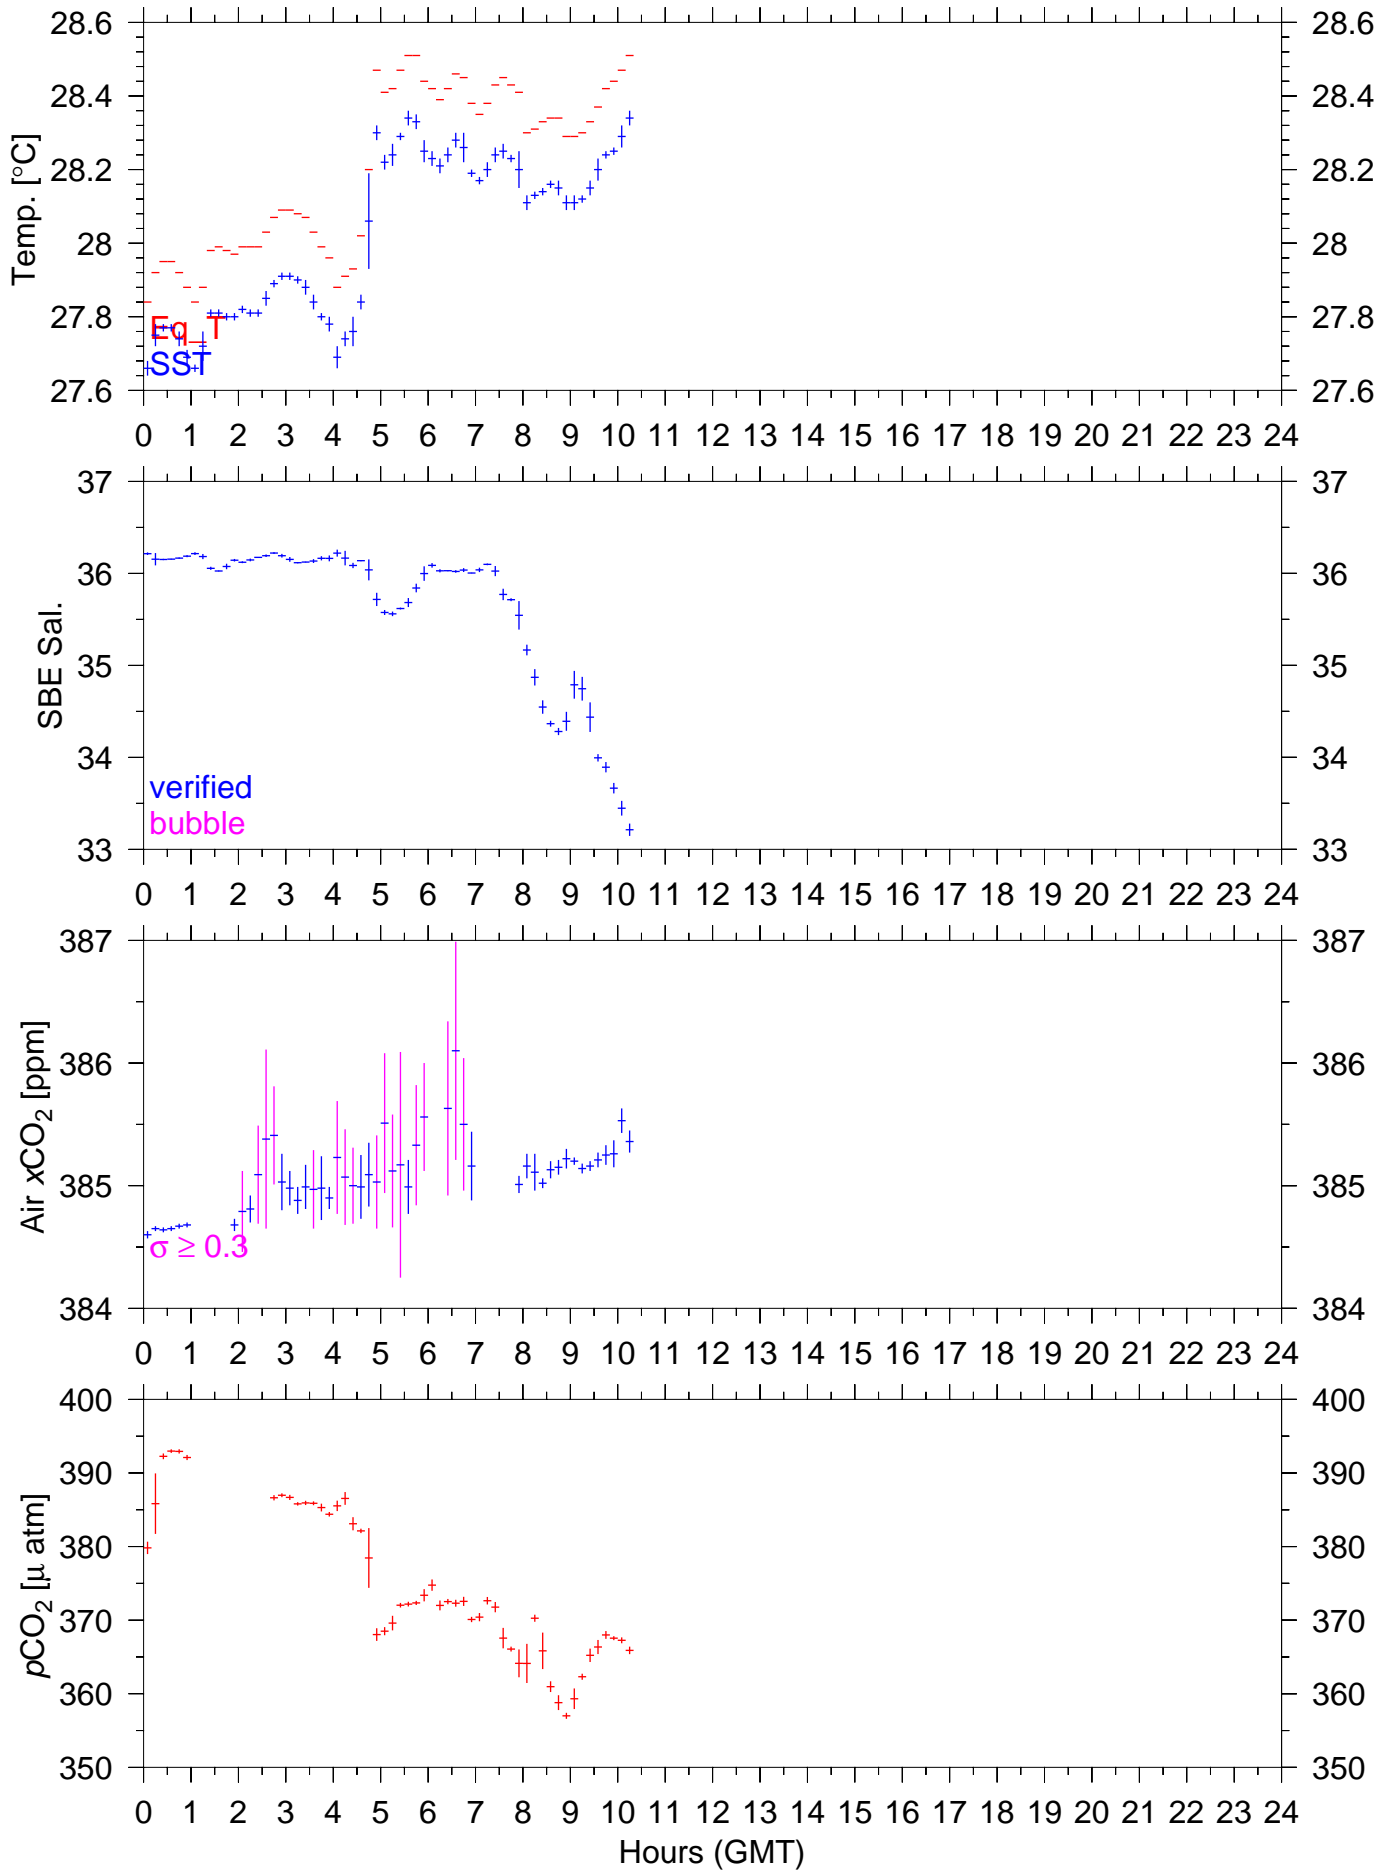

PX120W : July 22, 2008 : 10min. mean

PX120W : July 23, 2008 : 10min. mean

PX120W : July 24, 2008 : 10min. mean

PX120W : July 25, 2008 : 10min. mean

PX120W : July 26, 2008 : 10min. mean

PX120W : July 27, 2008 : 10min. mean

PX120W : July 28, 2008 : 10min. mean

PX120W : July 29, 2008 : 10min. mean

PX120W : July 30, 2008 : 10min. mean

PX120W : July 31, 2008 : 10min. mean

PX120W : August 01, 2008 : 10min. mean

PX120W : August 02, 2008 : 10min. mean

PX120W : August 03, 2008 : 10min. mean

PX120W : August 04, 2008 : 10min. mean

PX120W : August 05, 2008 : 10min. mean

PX120W : August 06, 2008 : 10min. mean

PX120W : August 07, 2008 : 10min. mean

PX120W : August 08, 2008 : 10min. mean

PX120W : August 09, 2008 : 10min. mean

PX120W : August 10, 2008 : 10min. mean

PX120W : August 11, 2008 : 10min. mean

PX120W : August 12, 2008 : 10min. mean

PX120W : August 13, 2008 : 10min. mean

PX120W : August 14, 2008 : 10min. mean