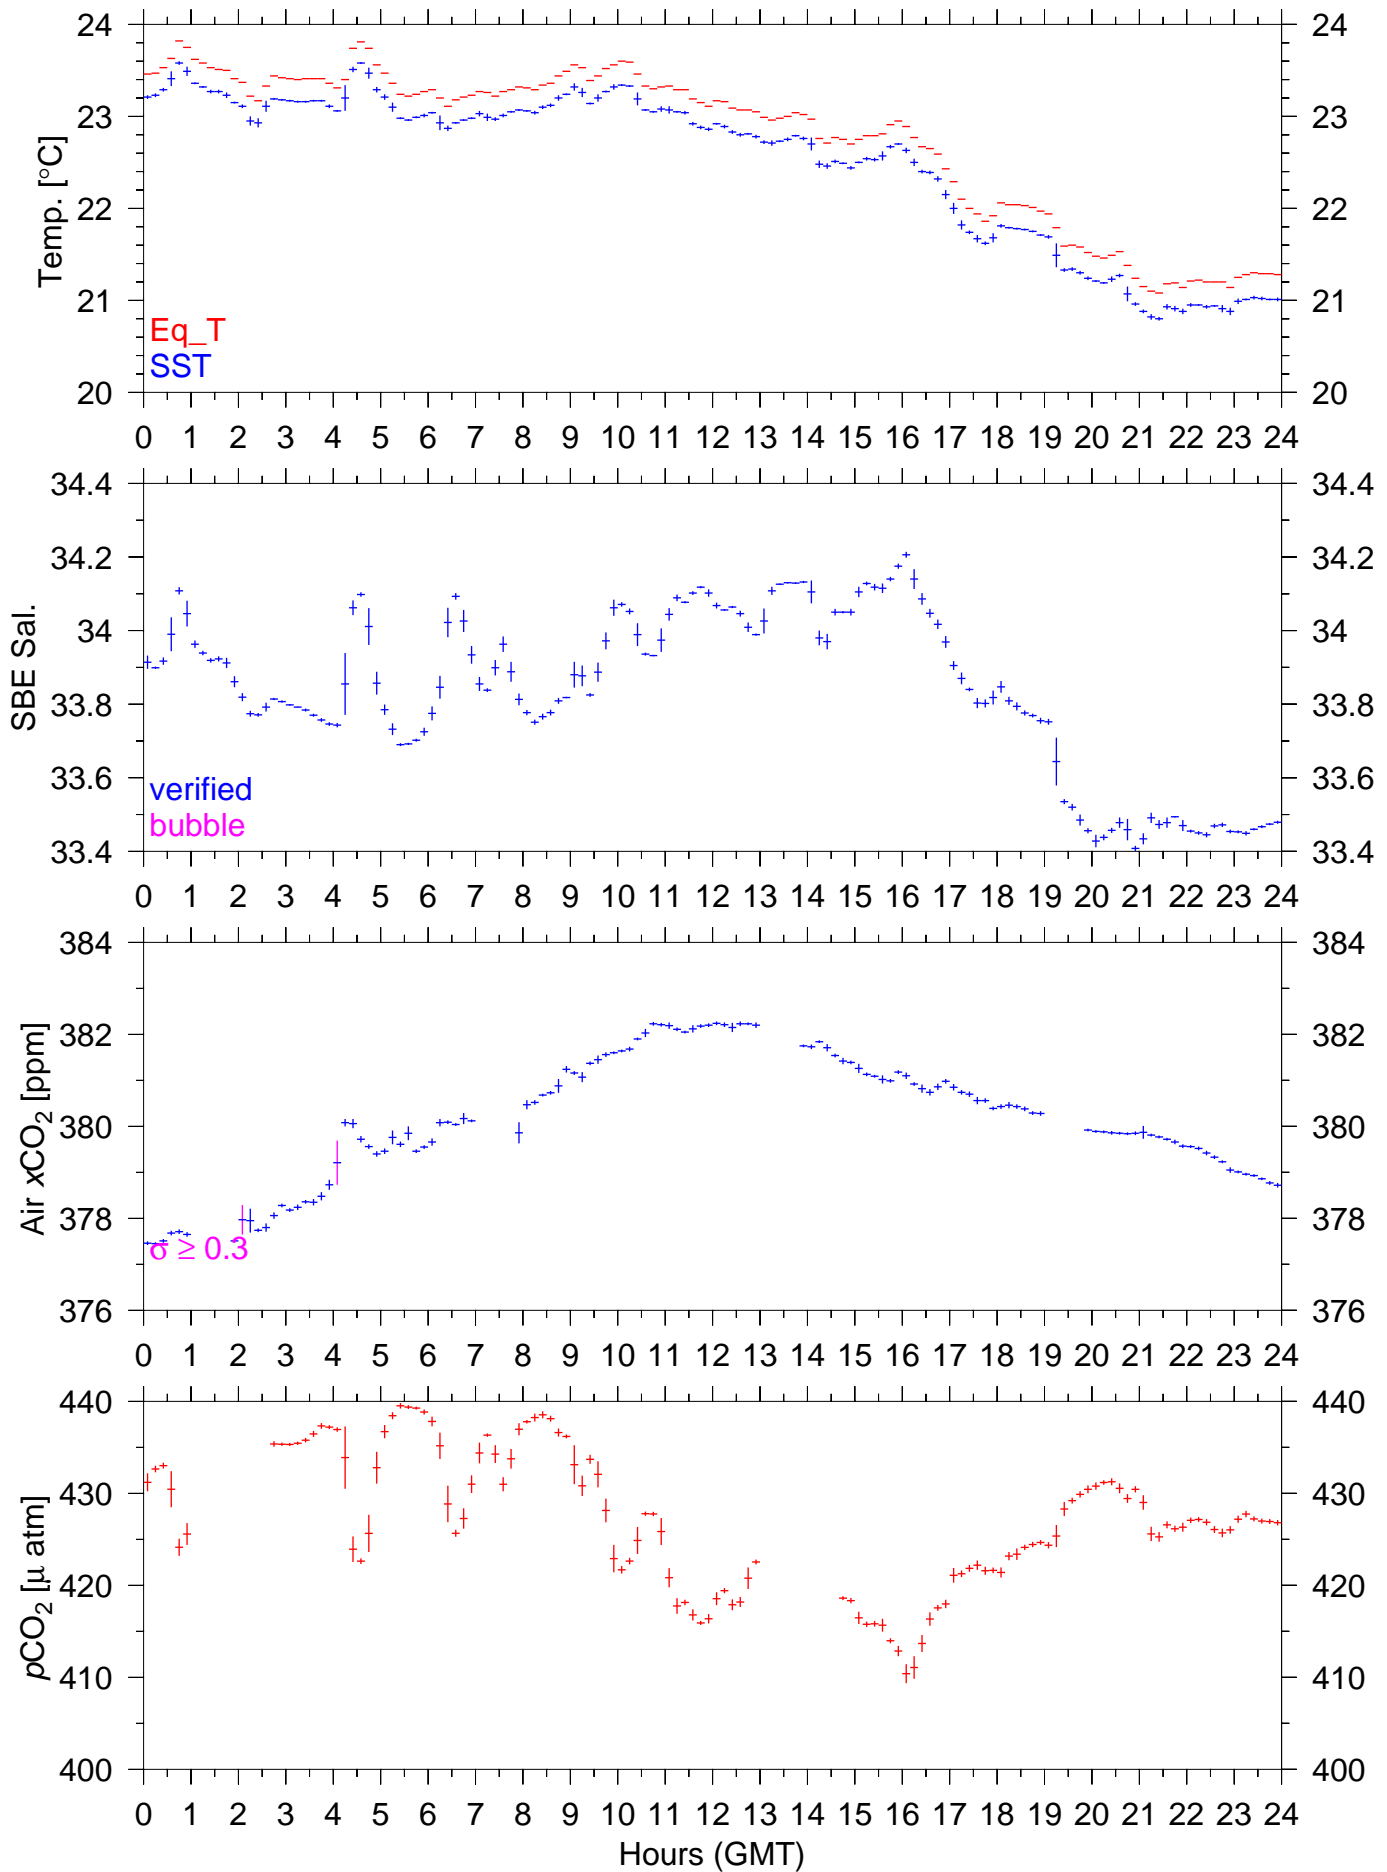

PX121E : August 18, 2008 : 10min. mean

PX121E : August 19, 2008 : 10min. mean

PX121E : August 20, 2008 : 10min. mean

PX121E : August 21, 2008 : 10min. mean

PX121E : August 22, 2008 : 10min. mean

PX121E : August 23, 2008 : 10min. mean

PX121E : August 24, 2008 : 10min. mean

PX121E : August 25, 2008 : 10min. mean

PX121E : August 26, 2008 : 10min. mean

PX121E : August 27, 2008 : 10min. mean

PX121E : August 28, 2008 : 10min. mean

PX121E : August 29, 2008 : 10min. mean

PX121E : August 30, 2008 : 10min. mean

PX121E : August 31, 2008 : 10min. mean

PX121E : September 01, 2008 : 10min. mean

PX121E : September 02, 2008 : 10min. mean

PX121E : September 03, 2008 : 10min. mean

PX121E : September 04, 2008 : 10min. mean

PX121E : September 06, 2008 : 10min. mean

PX121E : September 07, 2008 : 10min. mean

PX121E : September 08, 2008 : 10min. mean

PX121E : September 09, 2008 : 10min. mean

PX121E : September 10, 2008 : 10min. mean