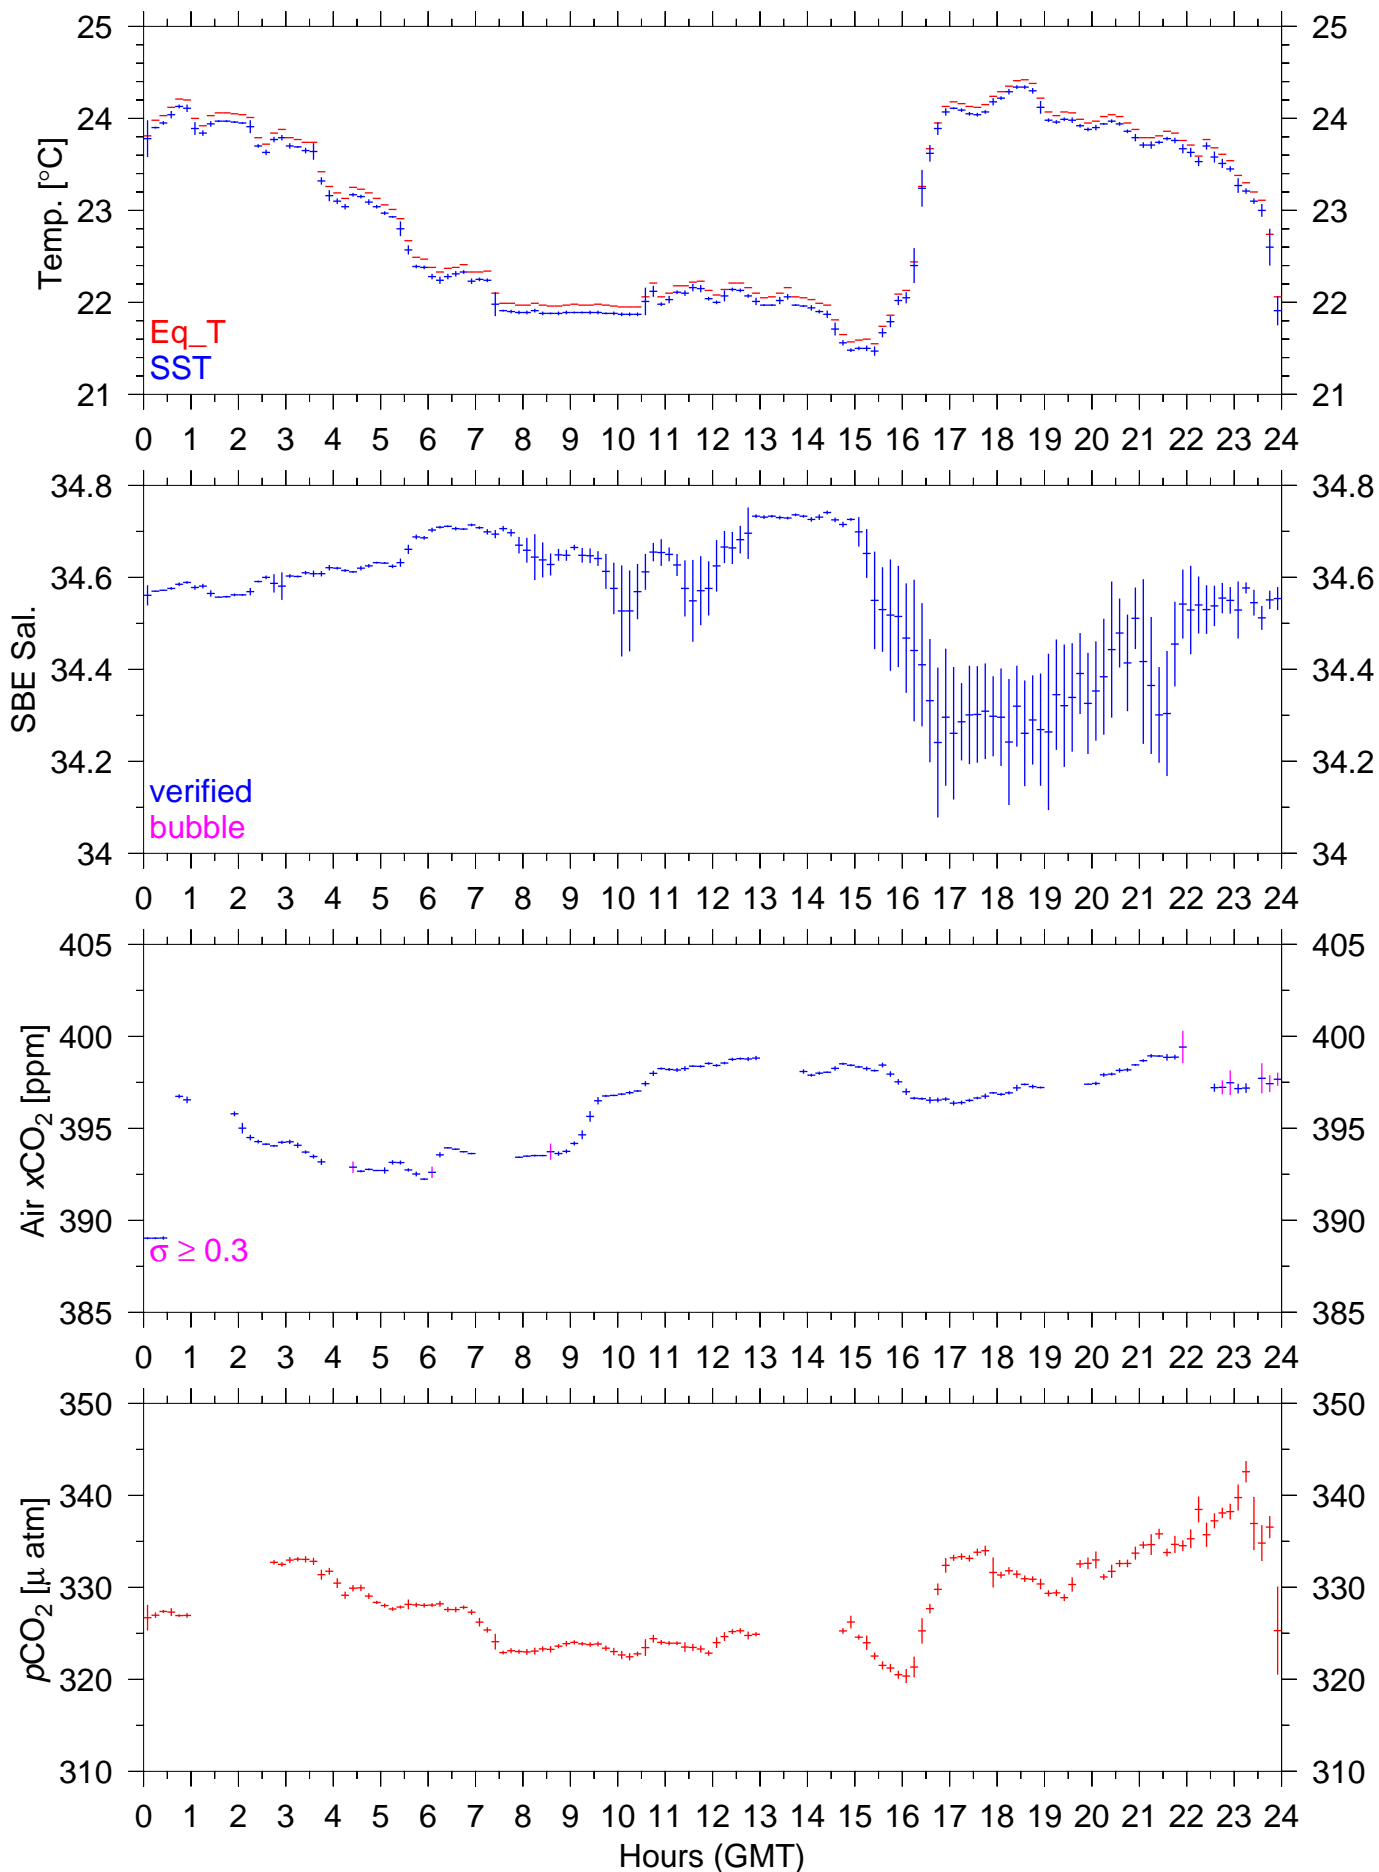

PX124N : April 23, 2009 : 10min. mean

PX124N : April 24, 2009 : 10min. mean

PX124N : April 25, 2009 : 10min. mean

PX124N : April 27, 2009 : 10min. mean