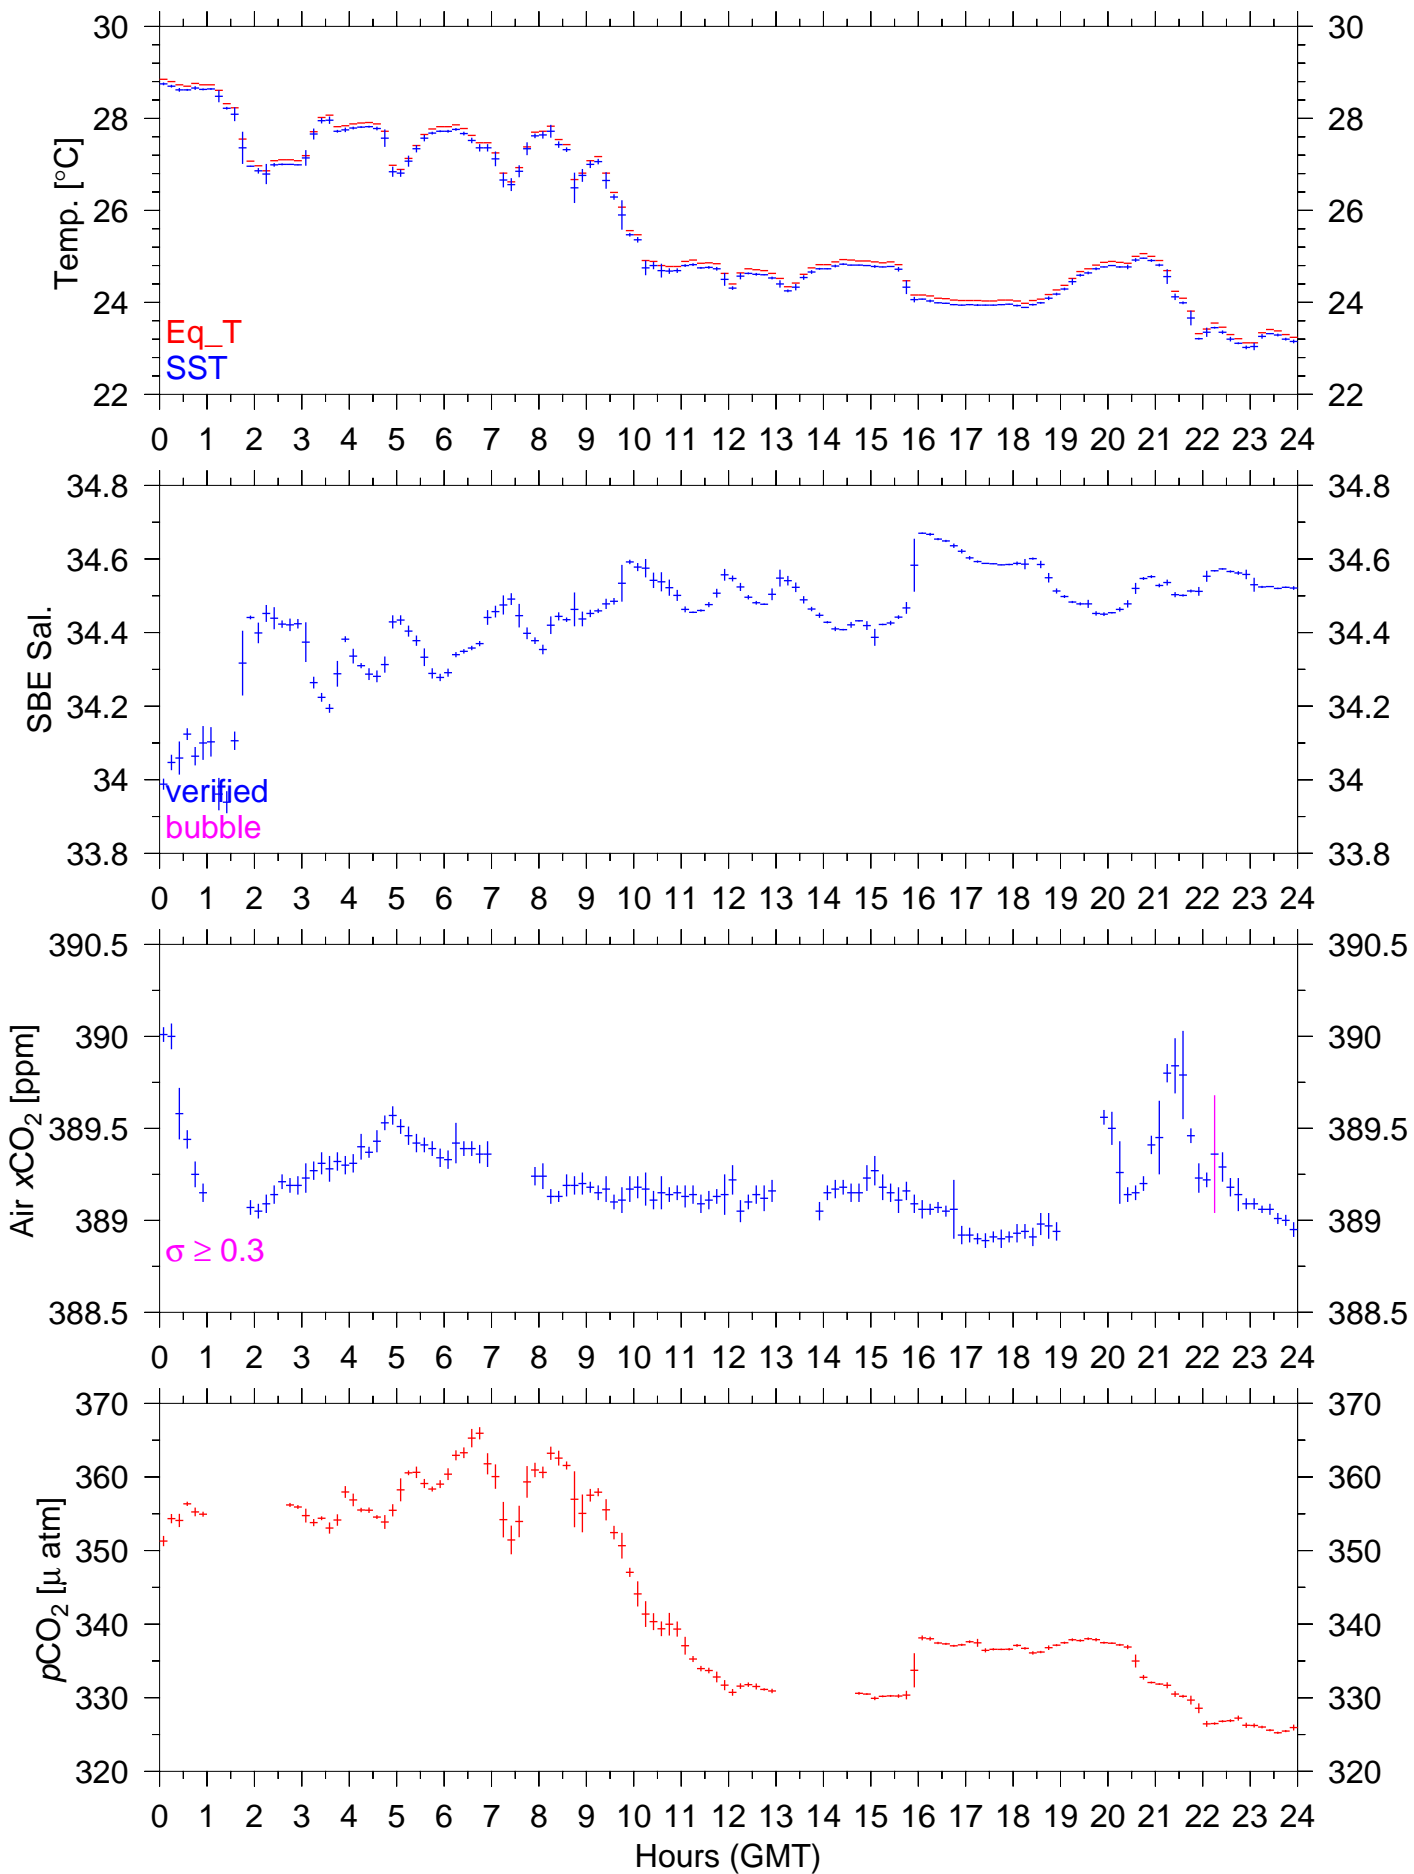

PX124N : April 23, 2009 : 10min. mean

PX124N : April 24, 2009 : 10min. mean

PX124N : April 25, 2009 : 10min. mean

PX124N : April 27, 2009 : 10min. mean