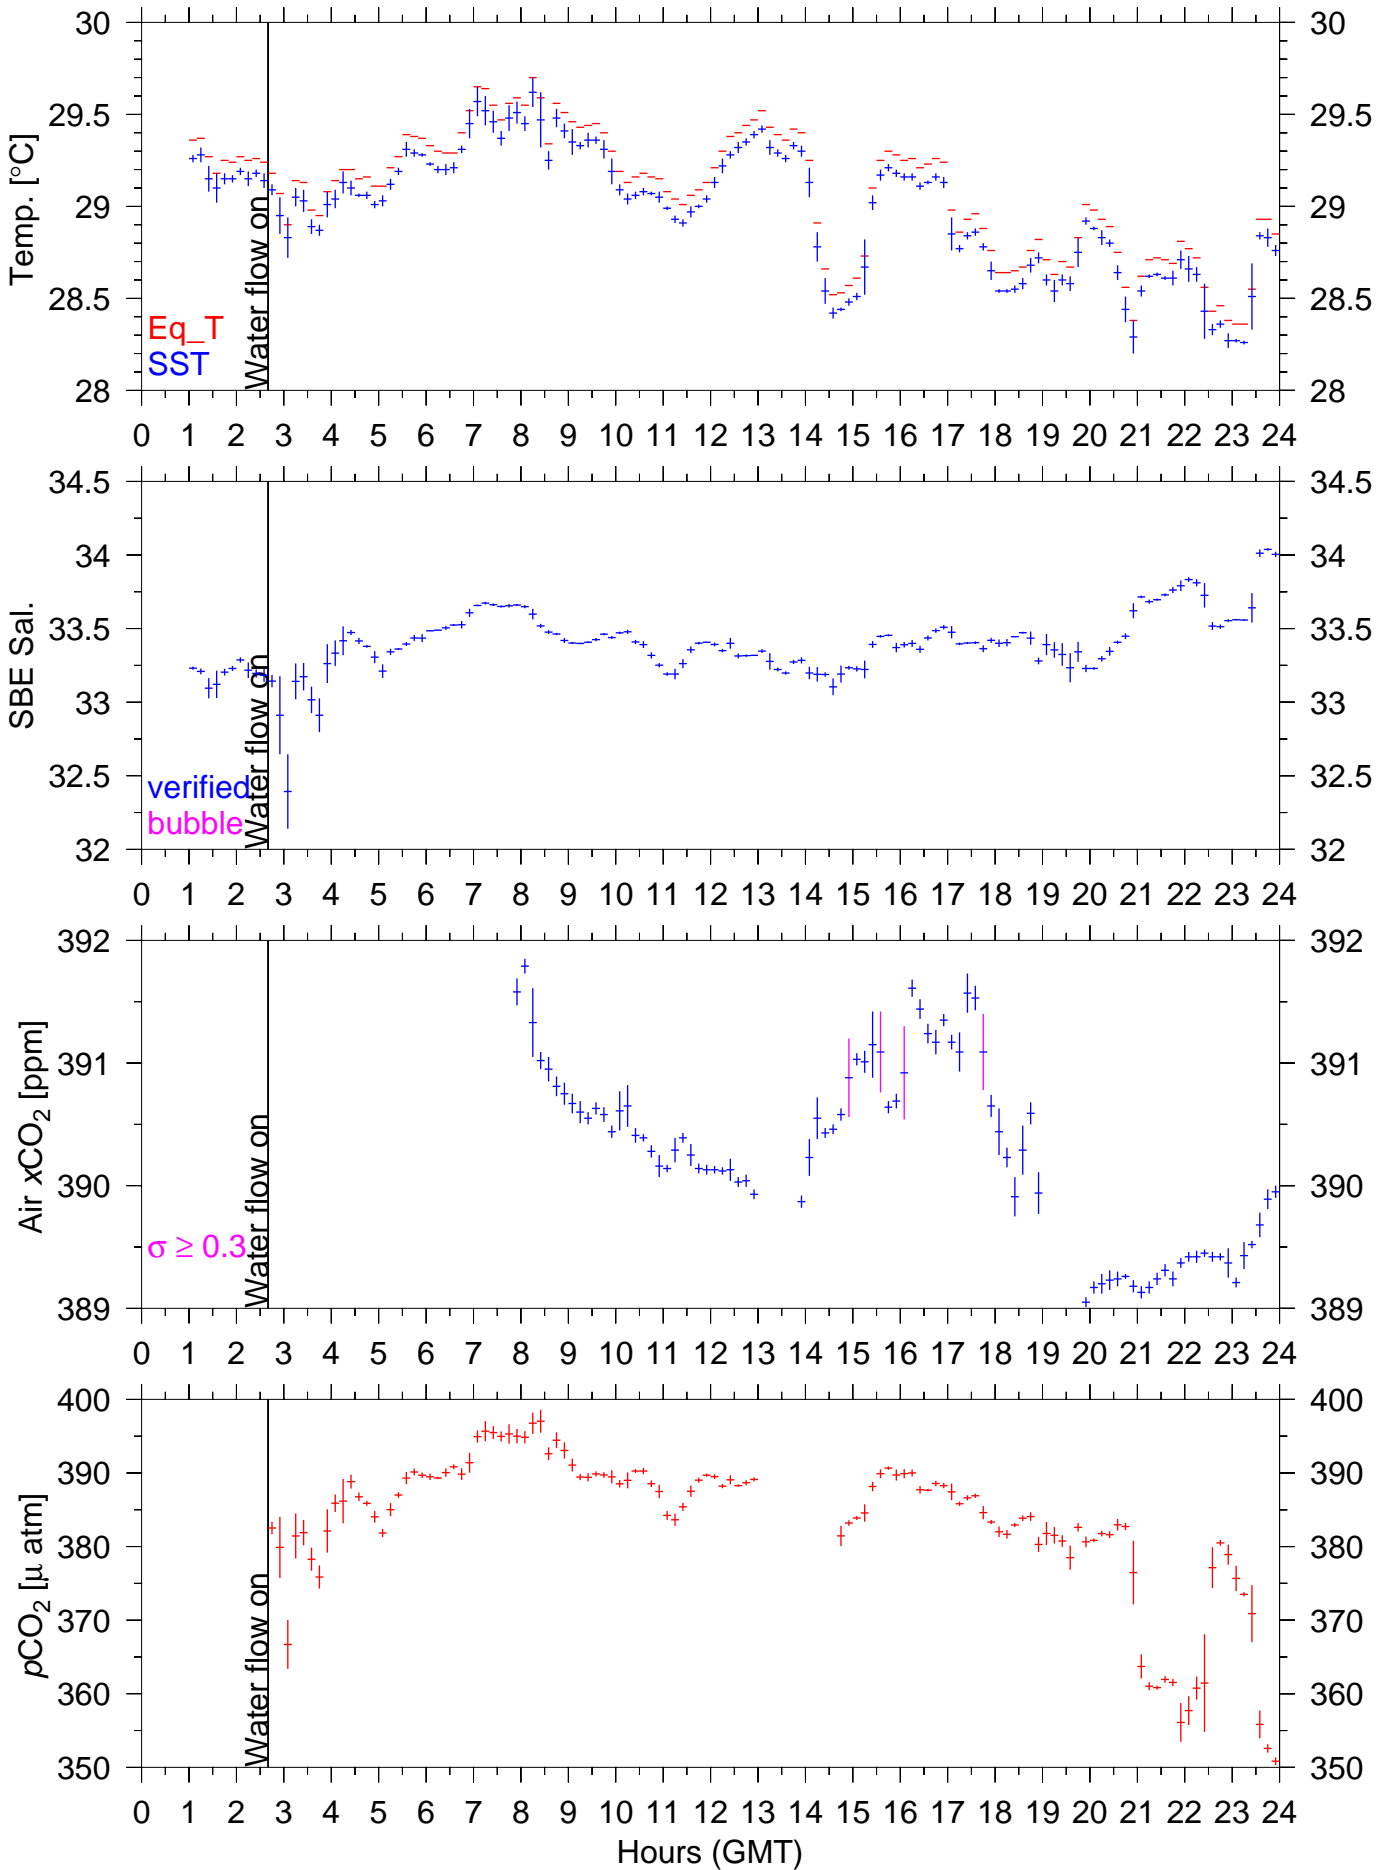

PX124N : April 23, 2009 : 10min. mean

PX124N : April 24, 2009 : 10min. mean

PX124N : April 25, 2009 : 10min. mean

PX124N : April 27, 2009 : 10min. mean