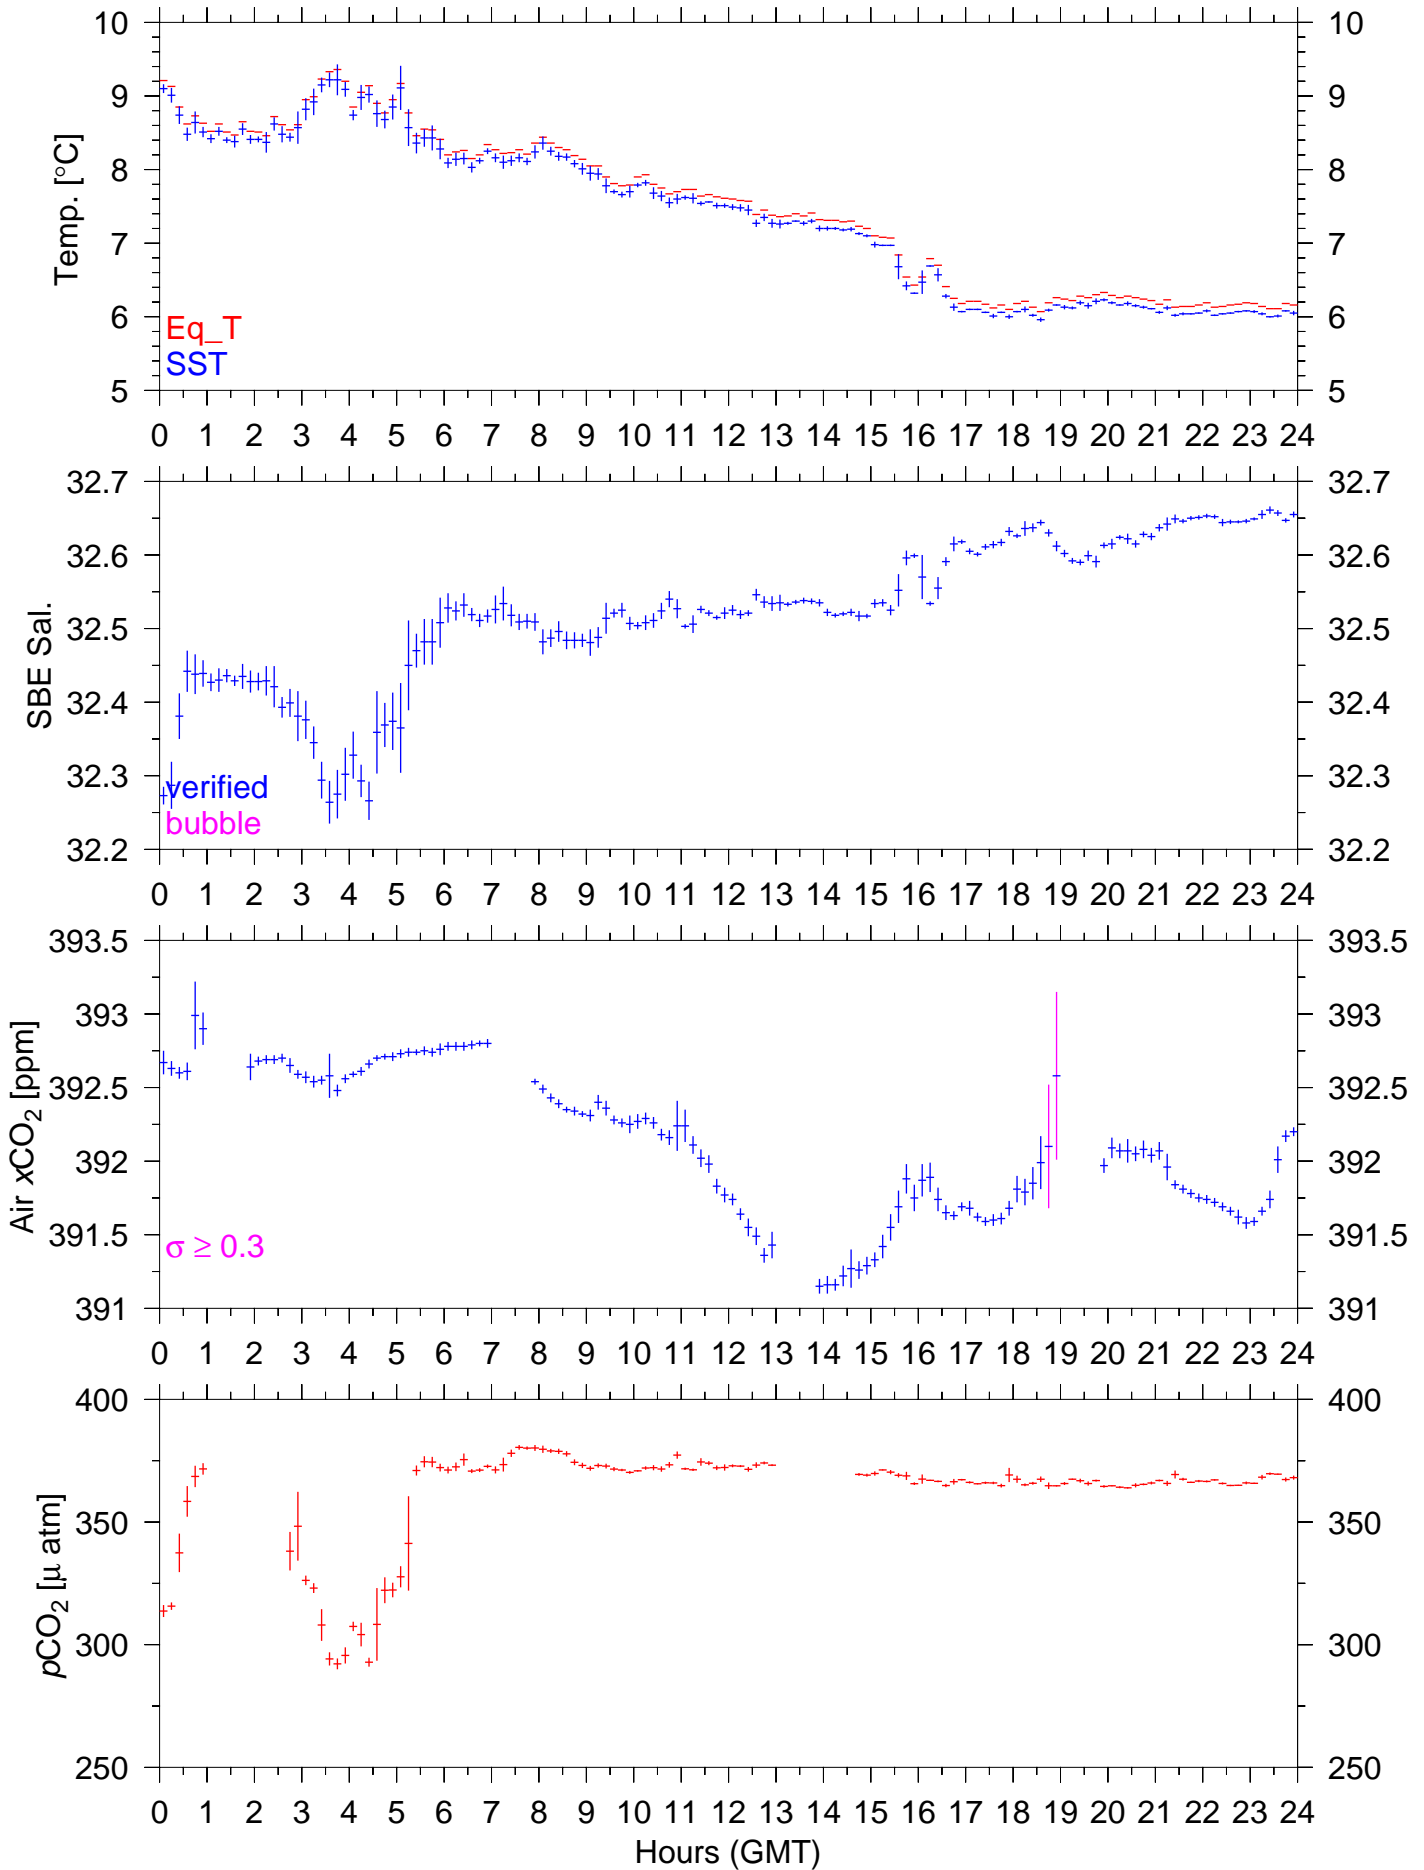

PX125W : May 13, 2009 : 10min. mean

PX125W : May 14, 2009 : 10min. mean

PX125W : May 15, 2009 : 10min. mean

PX125W : May 16, 2009 : 10min. mean

PX125W : May 17, 2009 : 10min. mean

PX125W : May 18, 2009 : 10min. mean

PX125W : May 19, 2009 : 10min. mean

PX125W : May 20, 2009 : 10min. mean

PX125W : May 21, 2009 : 10min. mean

PX125W : May 22, 2009 : 10min. mean

PX125W : May 23, 2009 : 10min. mean

PX125W : May 25, 2009 : 10min. mean