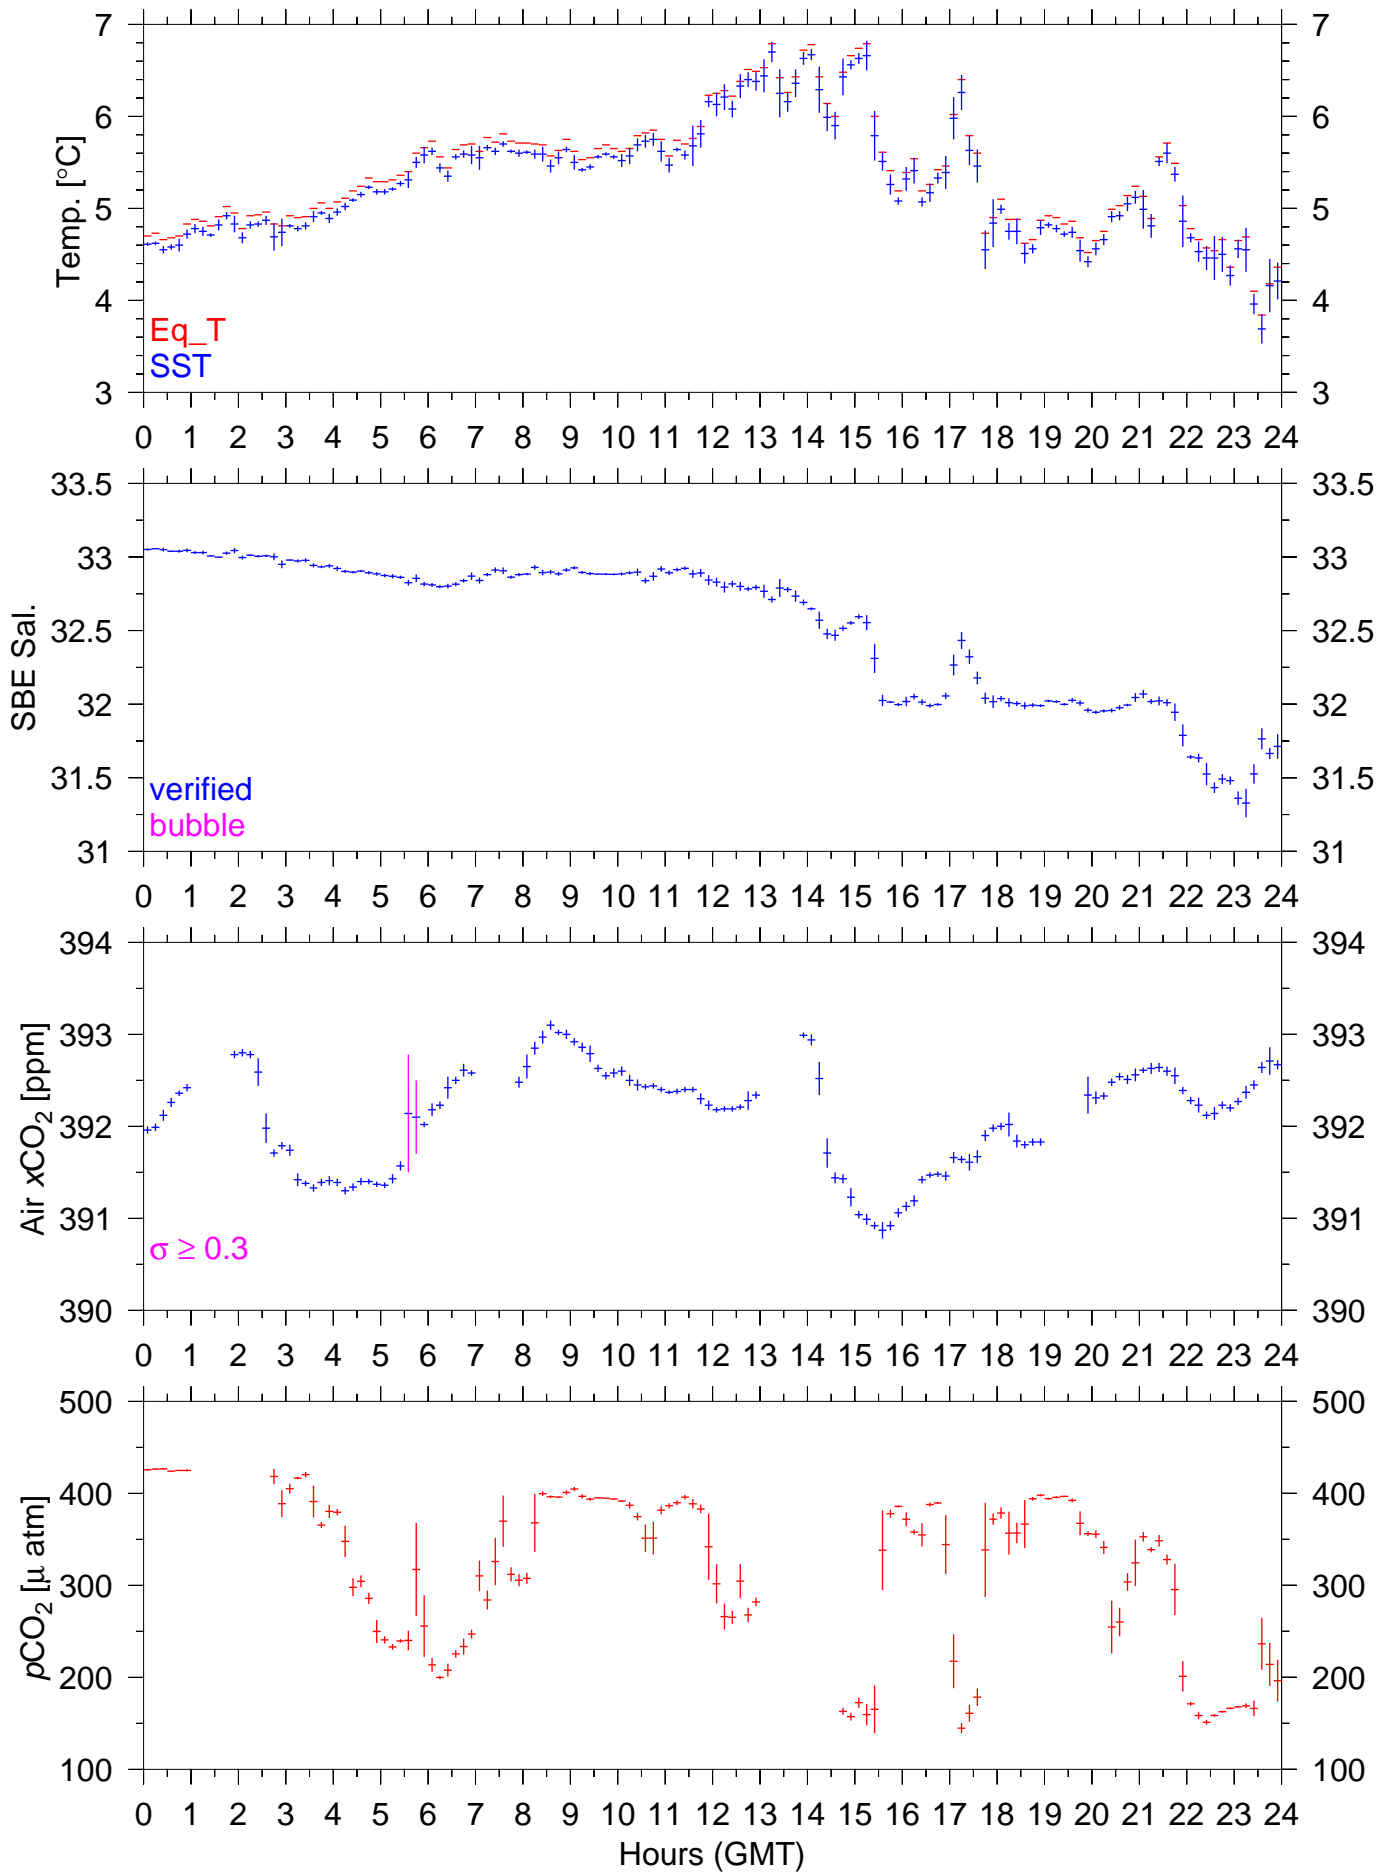

PX125W : May 13, 2009 : 10min. mean

PX125W : May 14, 2009 : 10min. mean

PX125W : May 15, 2009 : 10min. mean

PX125W : May 16, 2009 : 10min. mean

PX125W : May 17, 2009 : 10min. mean

PX125W : May 18, 2009 : 10min. mean

PX125W : May 19, 2009 : 10min. mean

PX125W : May 20, 2009 : 10min. mean

PX125W : May 21, 2009 : 10min. mean

PX125W : May 22, 2009 : 10min. mean

PX125W : May 23, 2009 : 10min. mean

PX125W : May 25, 2009 : 10min. mean