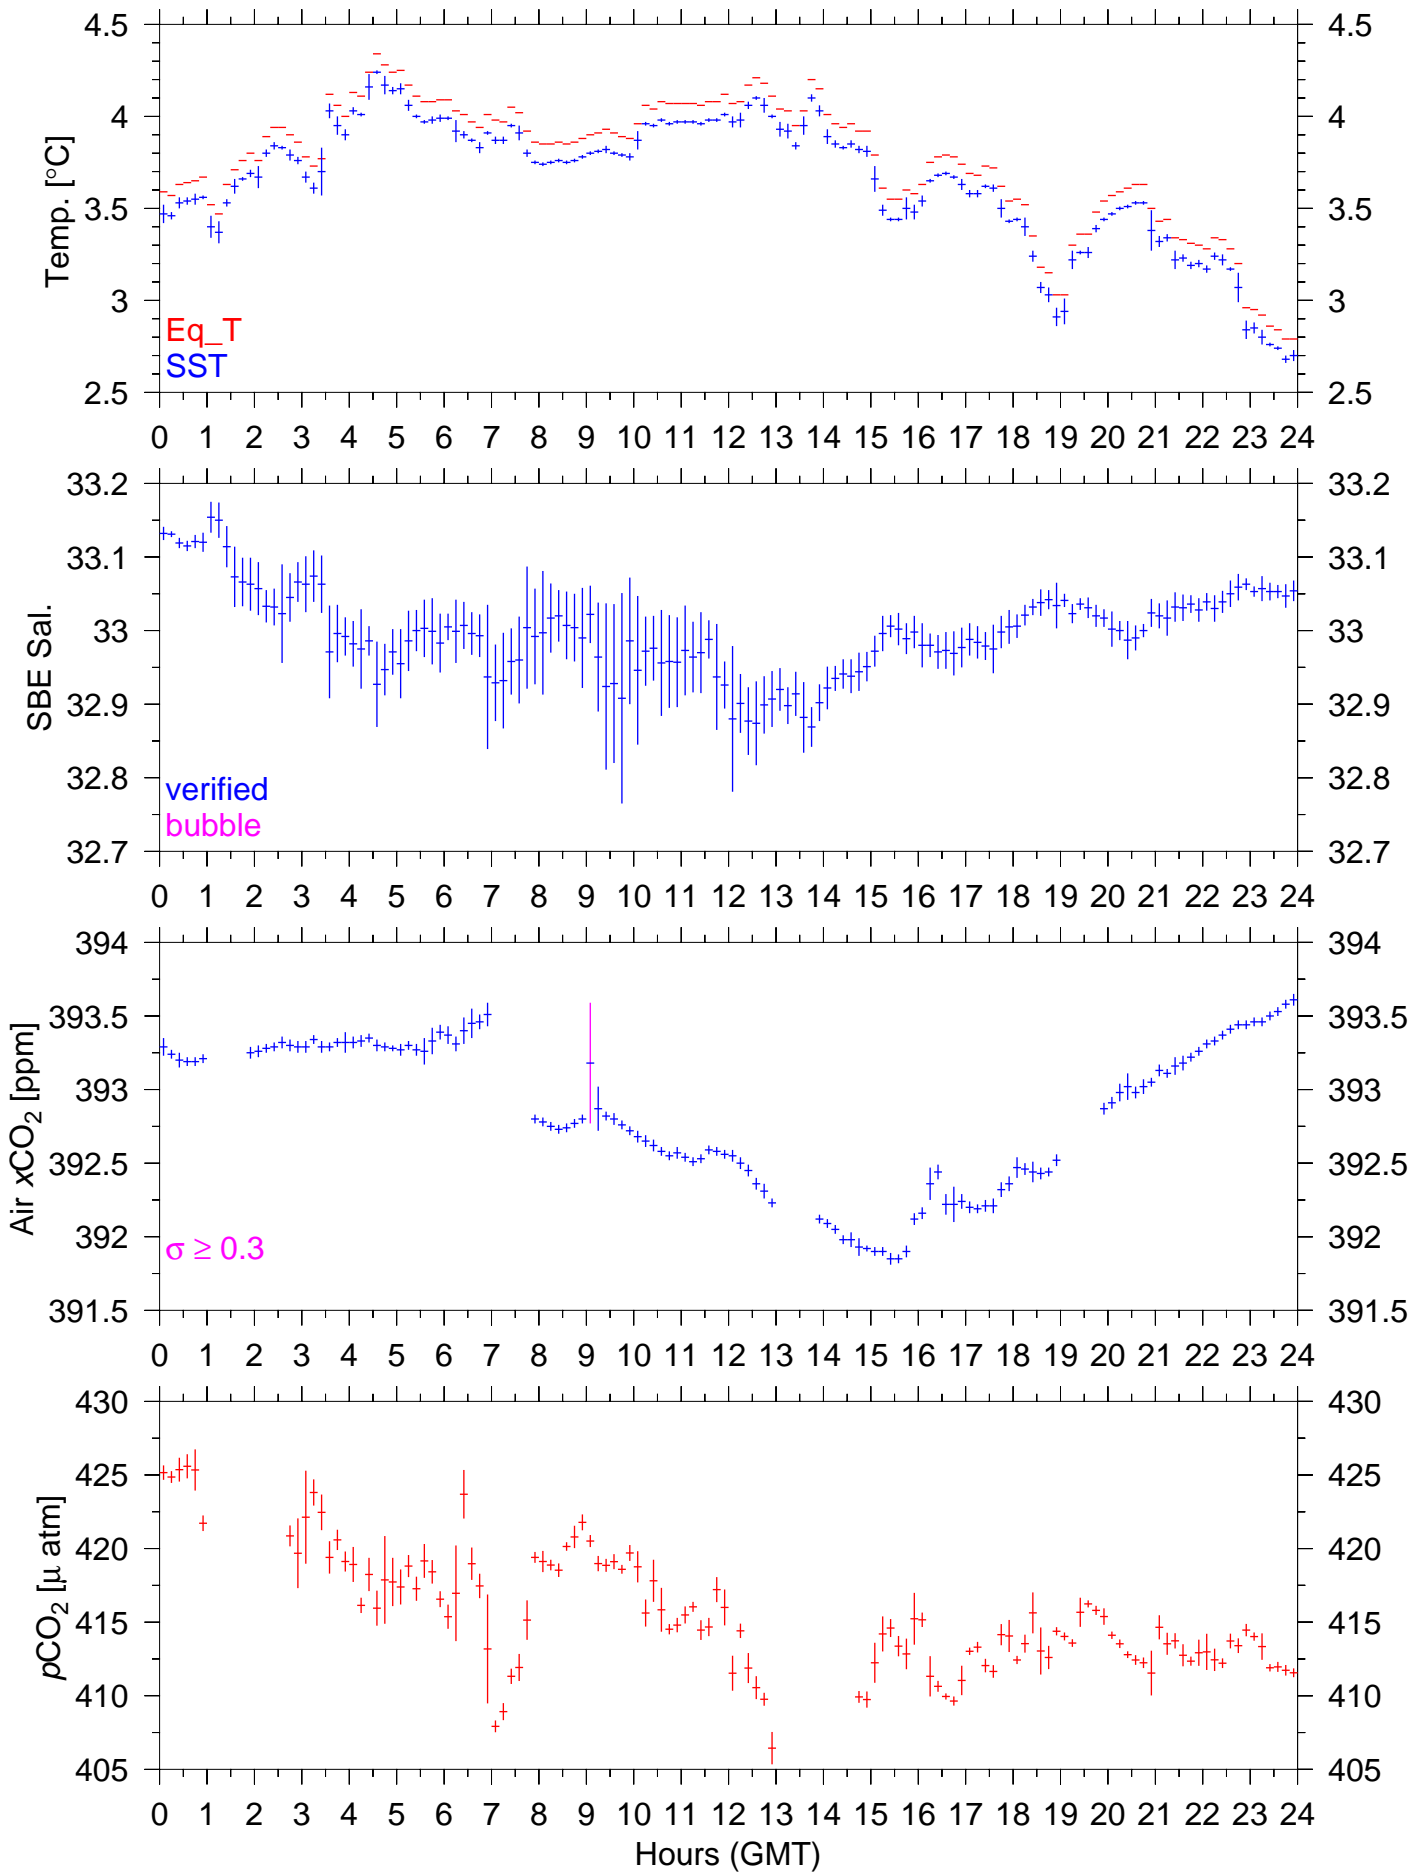

PX125W : May 13, 2009 : 10min. mean

PX125W : May 14, 2009 : 10min. mean

PX125W : May 15, 2009 : 10min. mean

PX125W : May 16, 2009 : 10min. mean

PX125W : May 17, 2009 : 10min. mean

PX125W : May 18, 2009 : 10min. mean

PX125W : May 19, 2009 : 10min. mean

PX125W : May 20, 2009 : 10min. mean

PX125W : May 21, 2009 : 10min. mean

PX125W : May 22, 2009 : 10min. mean

PX125W : May 23, 2009 : 10min. mean

PX125W : May 25, 2009 : 10min. mean