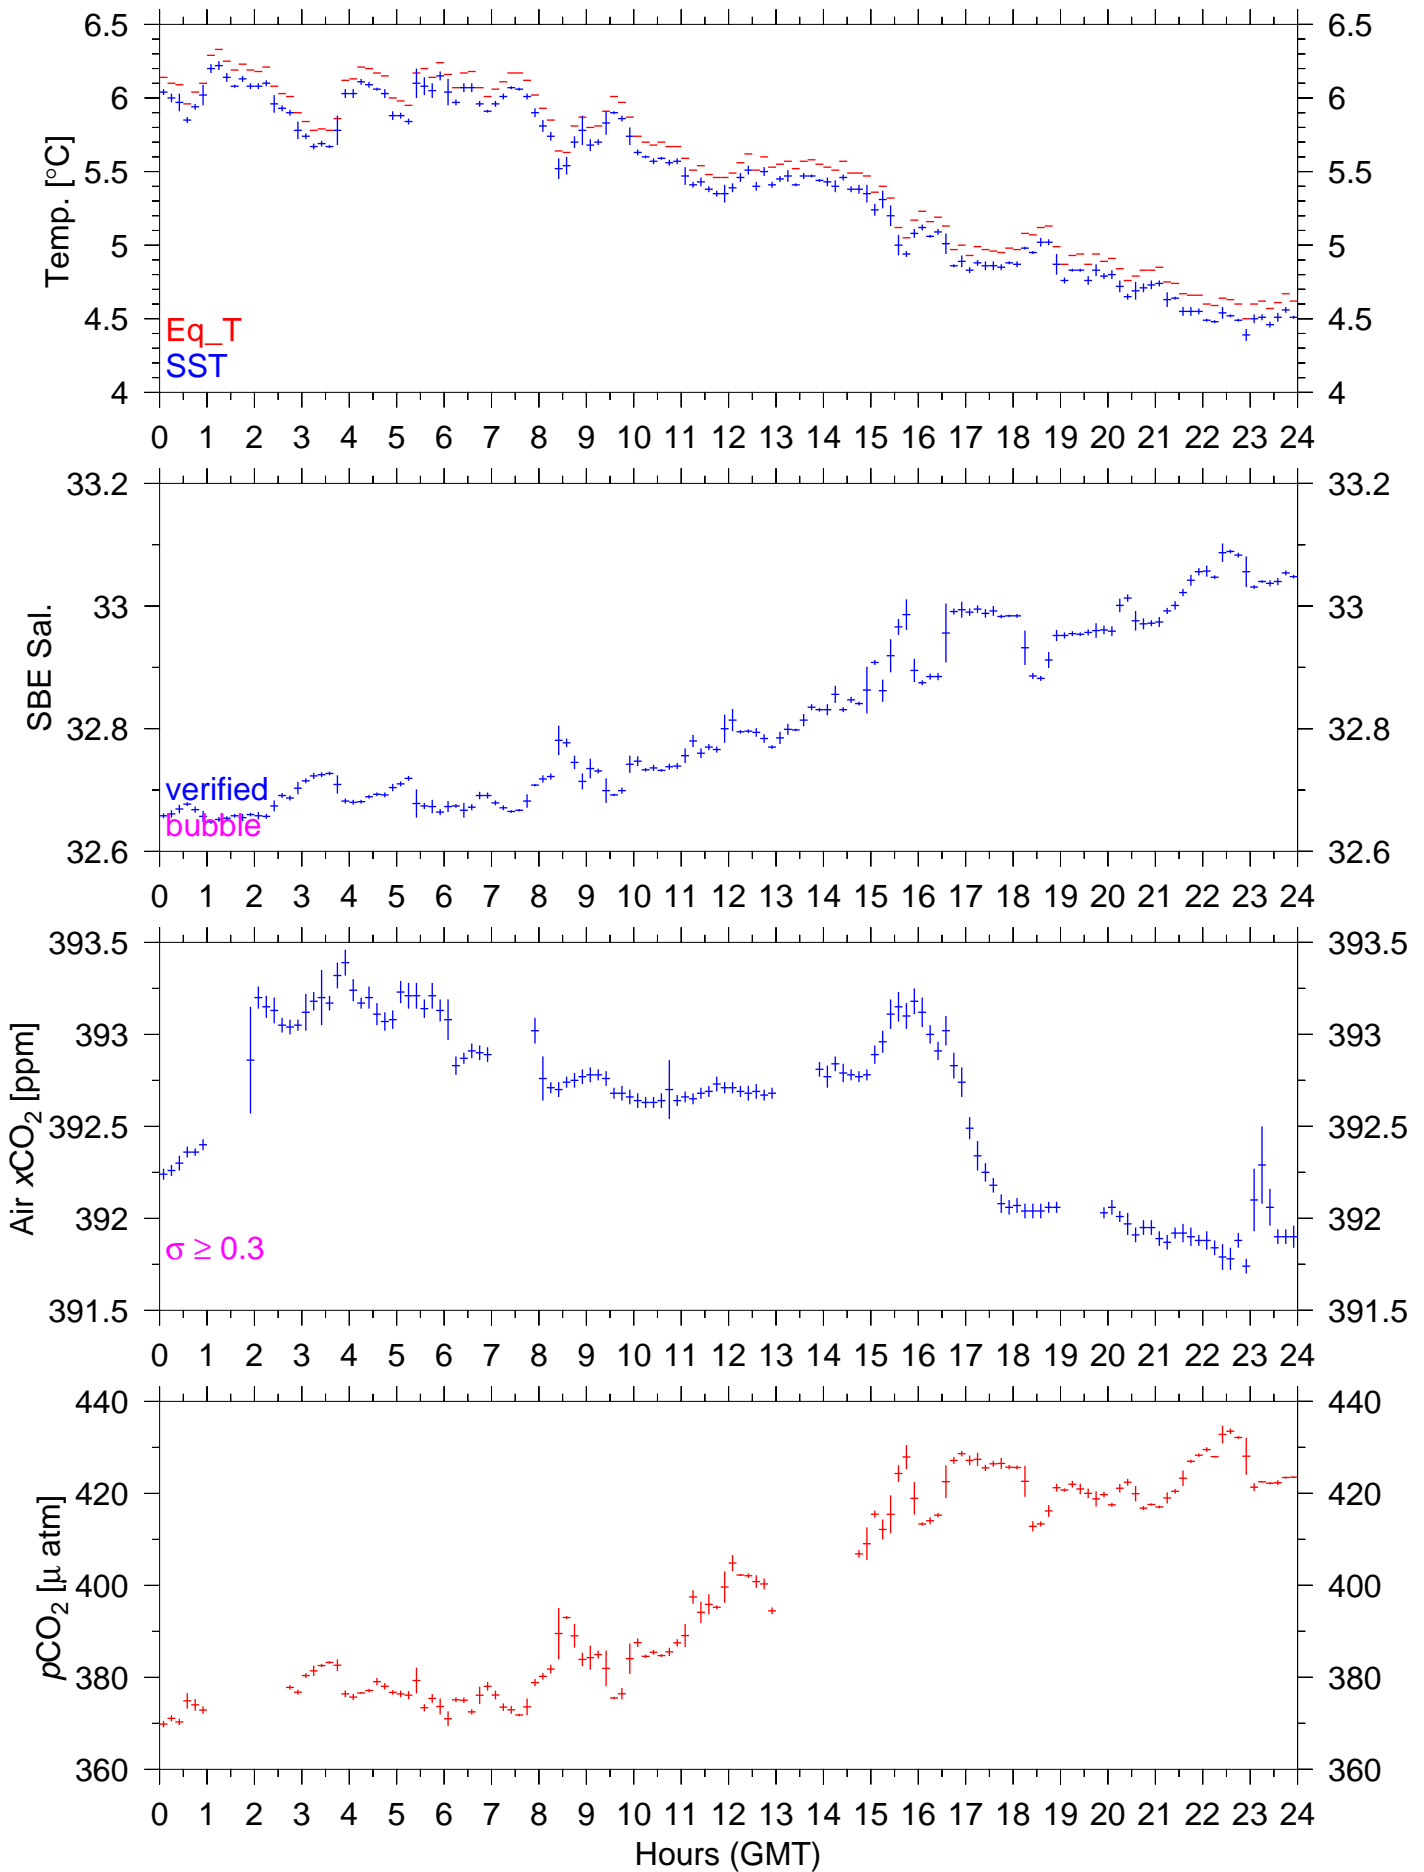

PX125W : May 13, 2009 : 10min. mean

PX125W : May 14, 2009 : 10min. mean

PX125W : May 15, 2009 : 10min. mean

PX125W : May 16, 2009 : 10min. mean

PX125W : May 17, 2009 : 10min. mean

PX125W : May 18, 2009 : 10min. mean

PX125W : May 19, 2009 : 10min. mean

PX125W : May 20, 2009 : 10min. mean

PX125W : May 21, 2009 : 10min. mean

PX125W : May 22, 2009 : 10min. mean

PX125W : May 23, 2009 : 10min. mean

PX125W : May 25, 2009 : 10min. mean