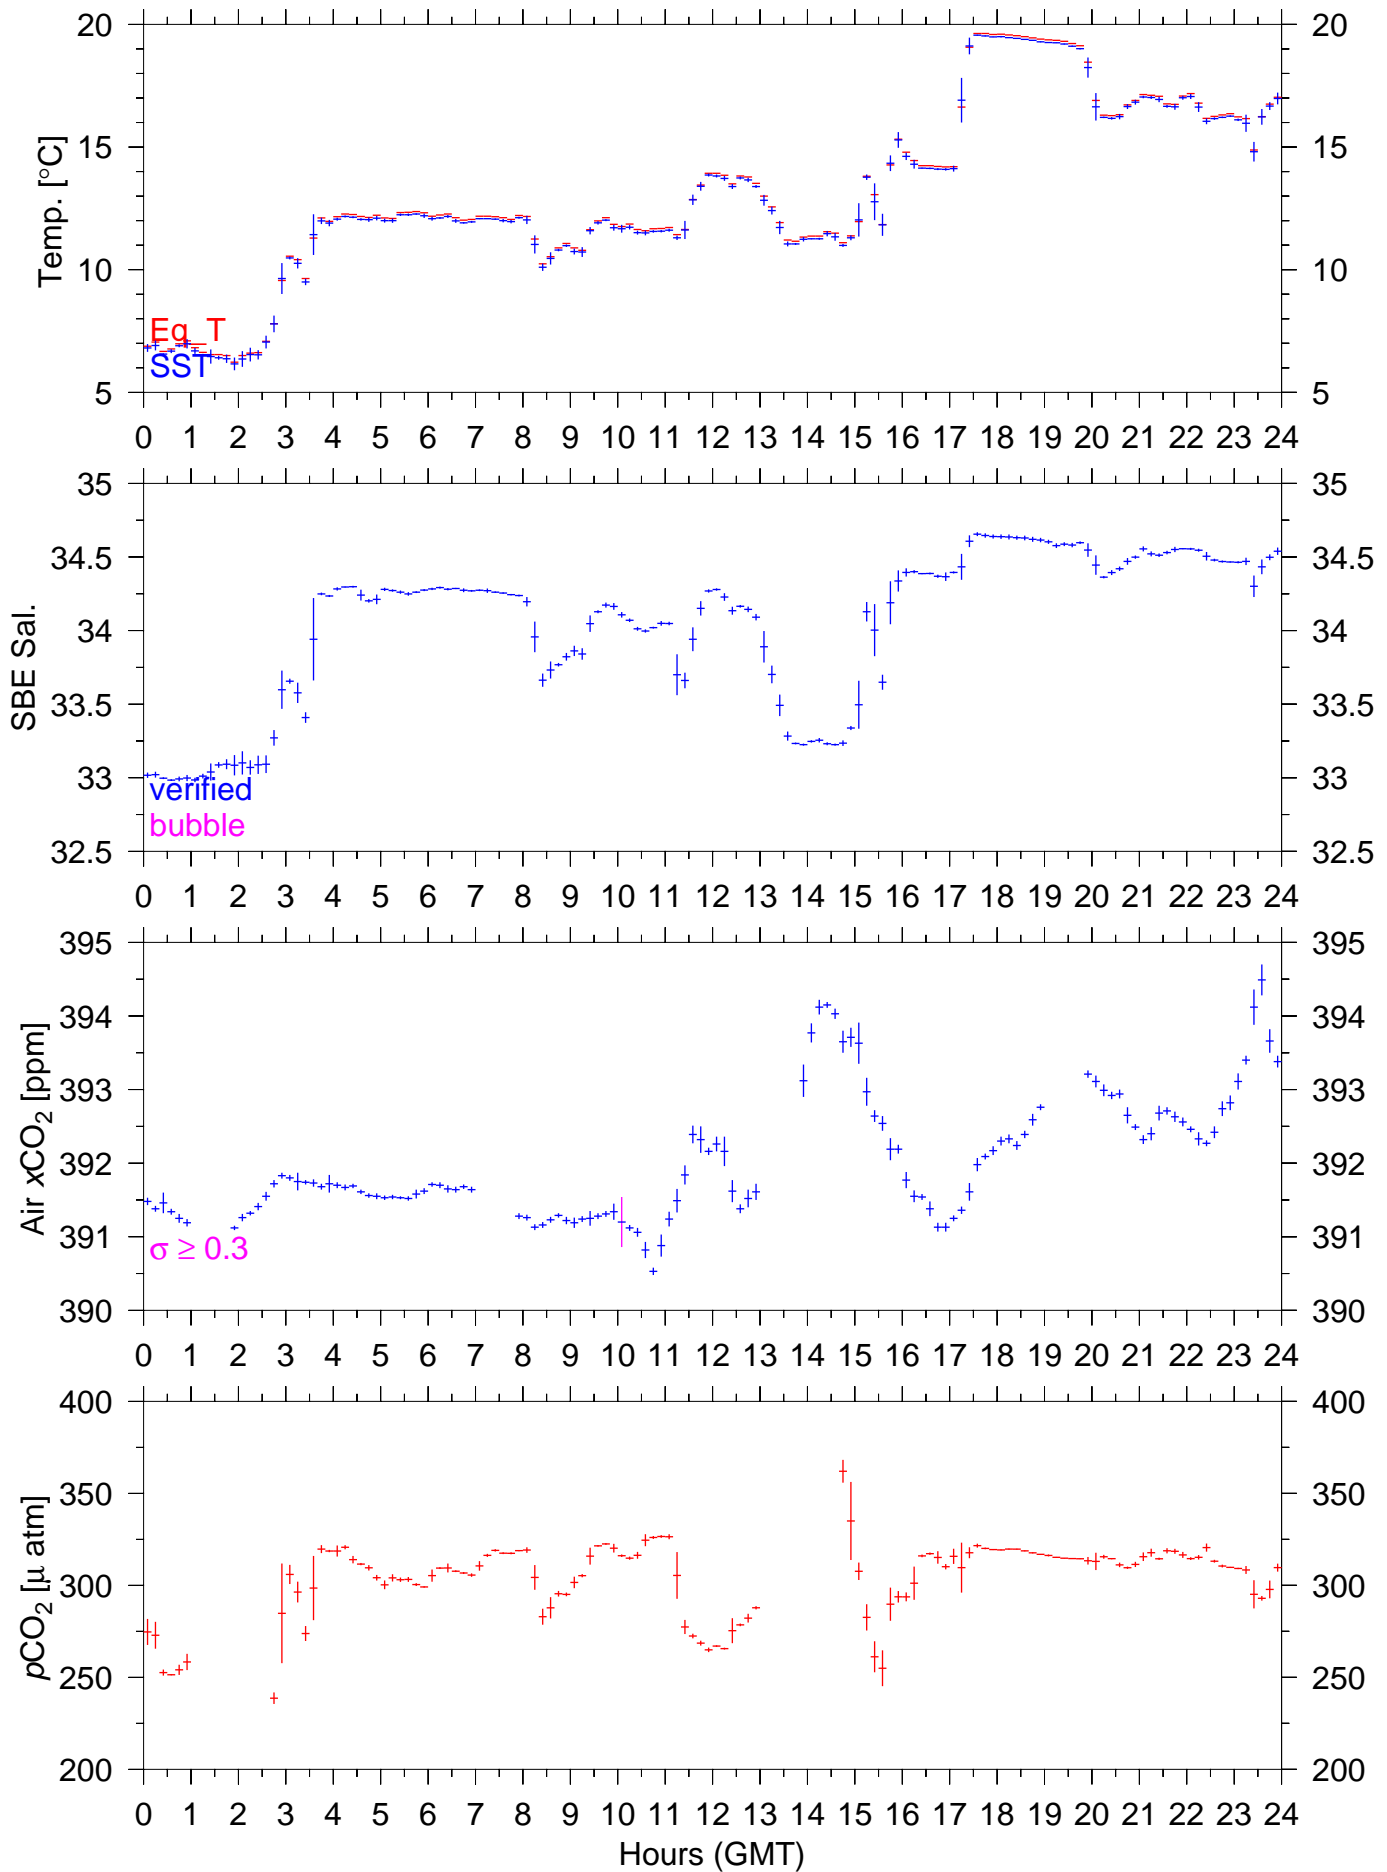

PX125W : May 13, 2009 : 10min. mean

PX125W : May 14, 2009 : 10min. mean

PX125W : May 15, 2009 : 10min. mean

PX125W : May 16, 2009 : 10min. mean

PX125W : May 17, 2009 : 10min. mean

PX125W : May 18, 2009 : 10min. mean

PX125W : May 19, 2009 : 10min. mean

PX125W : May 20, 2009 : 10min. mean

PX125W : May 21, 2009 : 10min. mean

PX125W : May 22, 2009 : 10min. mean

PX125W : May 23, 2009 : 10min. mean

PX125W : May 25, 2009 : 10min. mean