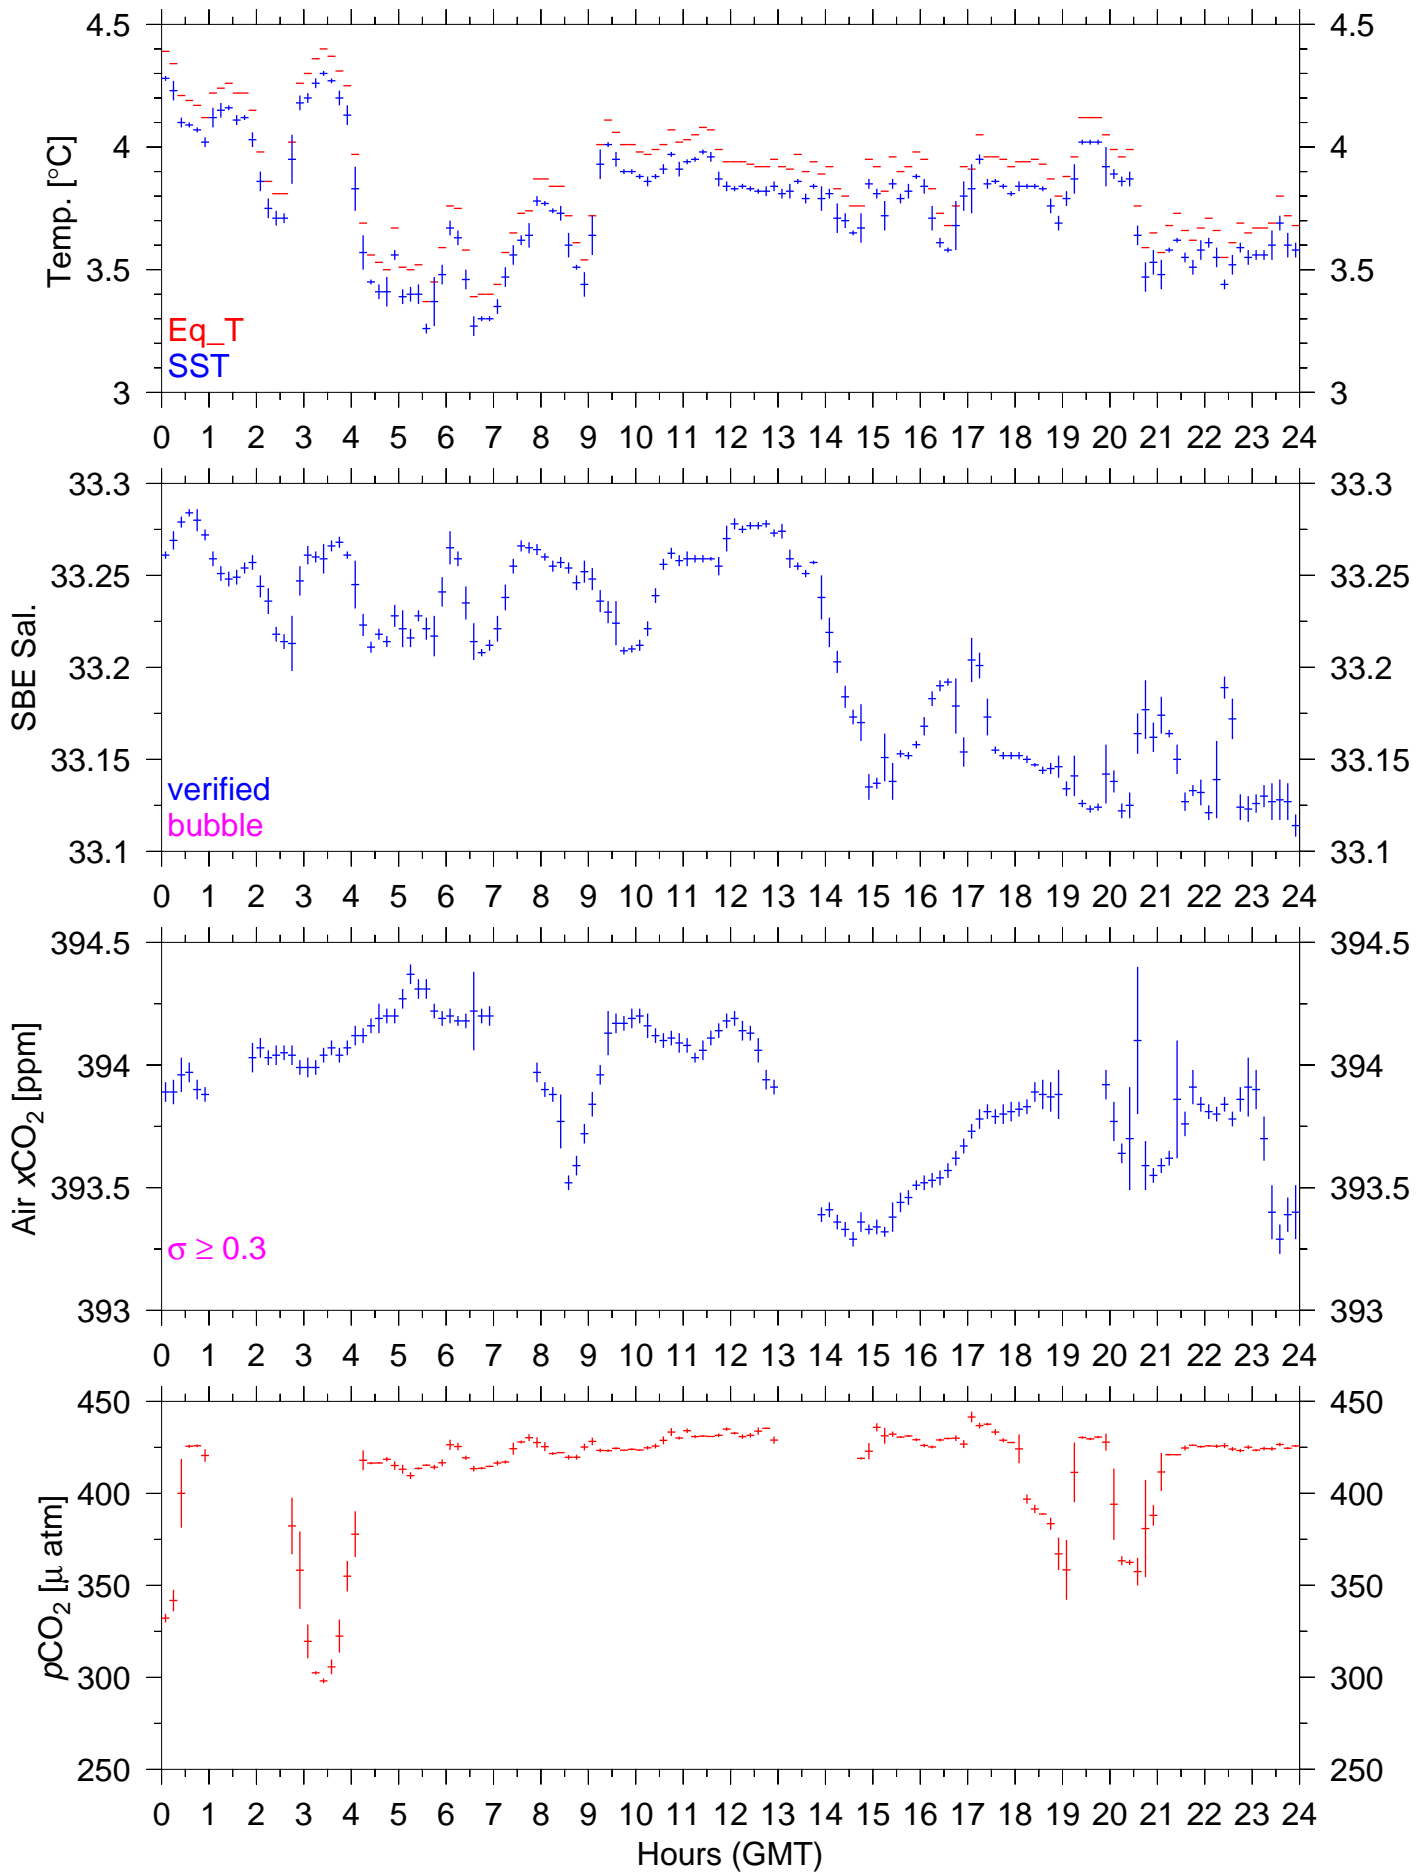

PX125W : May 13, 2009 : 10min. mean

PX125W : May 14, 2009 : 10min. mean

PX125W : May 15, 2009 : 10min. mean

PX125W : May 16, 2009 : 10min. mean

PX125W : May 17, 2009 : 10min. mean

PX125W : May 18, 2009 : 10min. mean

PX125W : May 19, 2009 : 10min. mean

PX125W : May 20, 2009 : 10min. mean

PX125W : May 21, 2009 : 10min. mean

PX125W : May 22, 2009 : 10min. mean

PX125W : May 23, 2009 : 10min. mean

PX125W : May 25, 2009 : 10min. mean