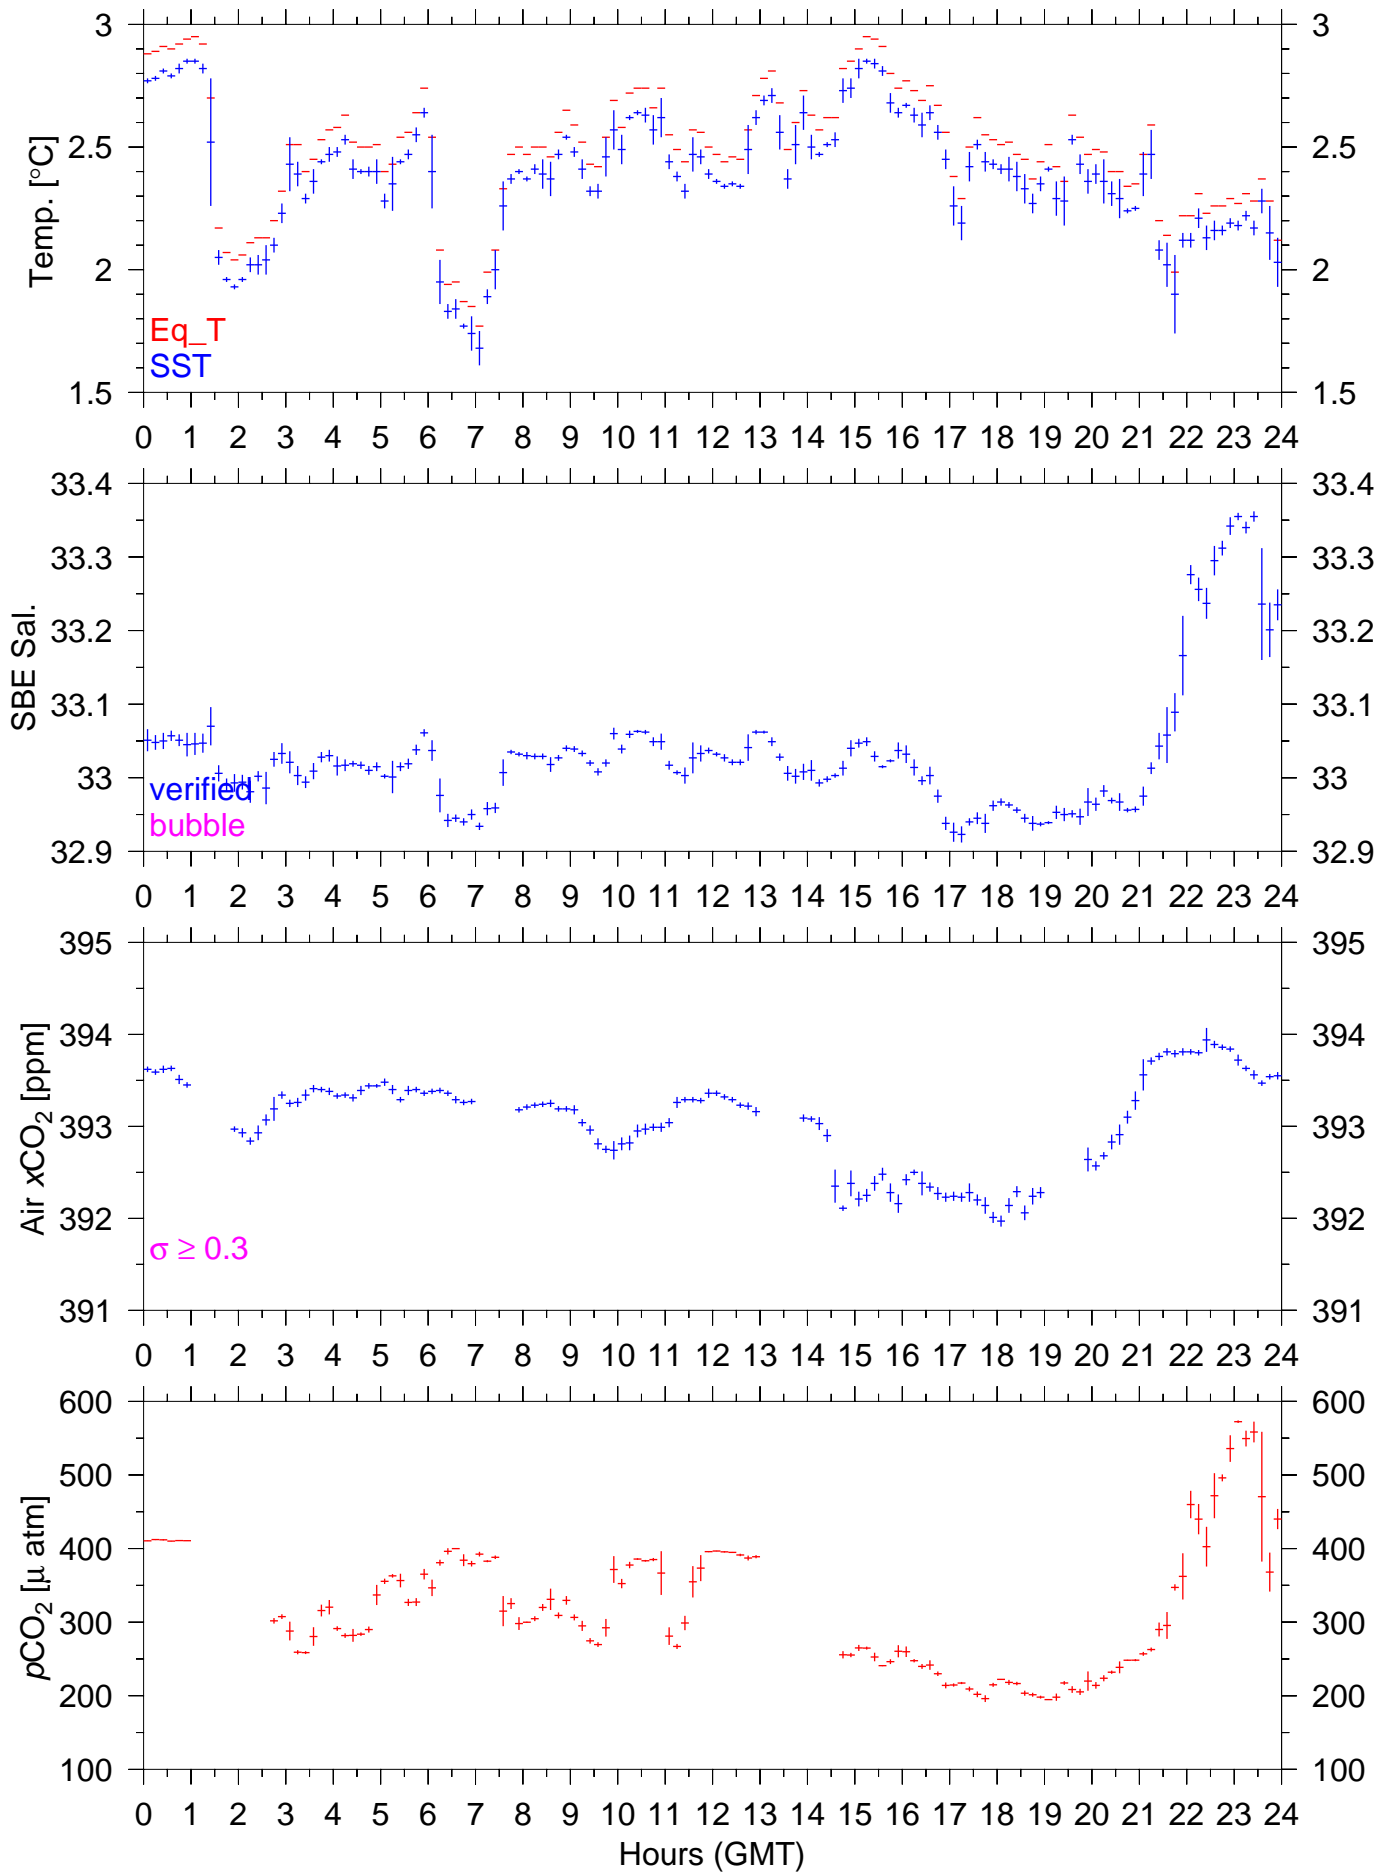

PX125W : May 13, 2009 : 10min. mean

PX125W : May 14, 2009 : 10min. mean

PX125W : May 15, 2009 : 10min. mean

PX125W : May 16, 2009 : 10min. mean

PX125W : May 17, 2009 : 10min. mean

PX125W : May 18, 2009 : 10min. mean

PX125W : May 19, 2009 : 10min. mean

PX125W : May 20, 2009 : 10min. mean

PX125W : May 21, 2009 : 10min. mean

PX125W : May 22, 2009 : 10min. mean

PX125W : May 23, 2009 : 10min. mean

PX125W : May 25, 2009 : 10min. mean