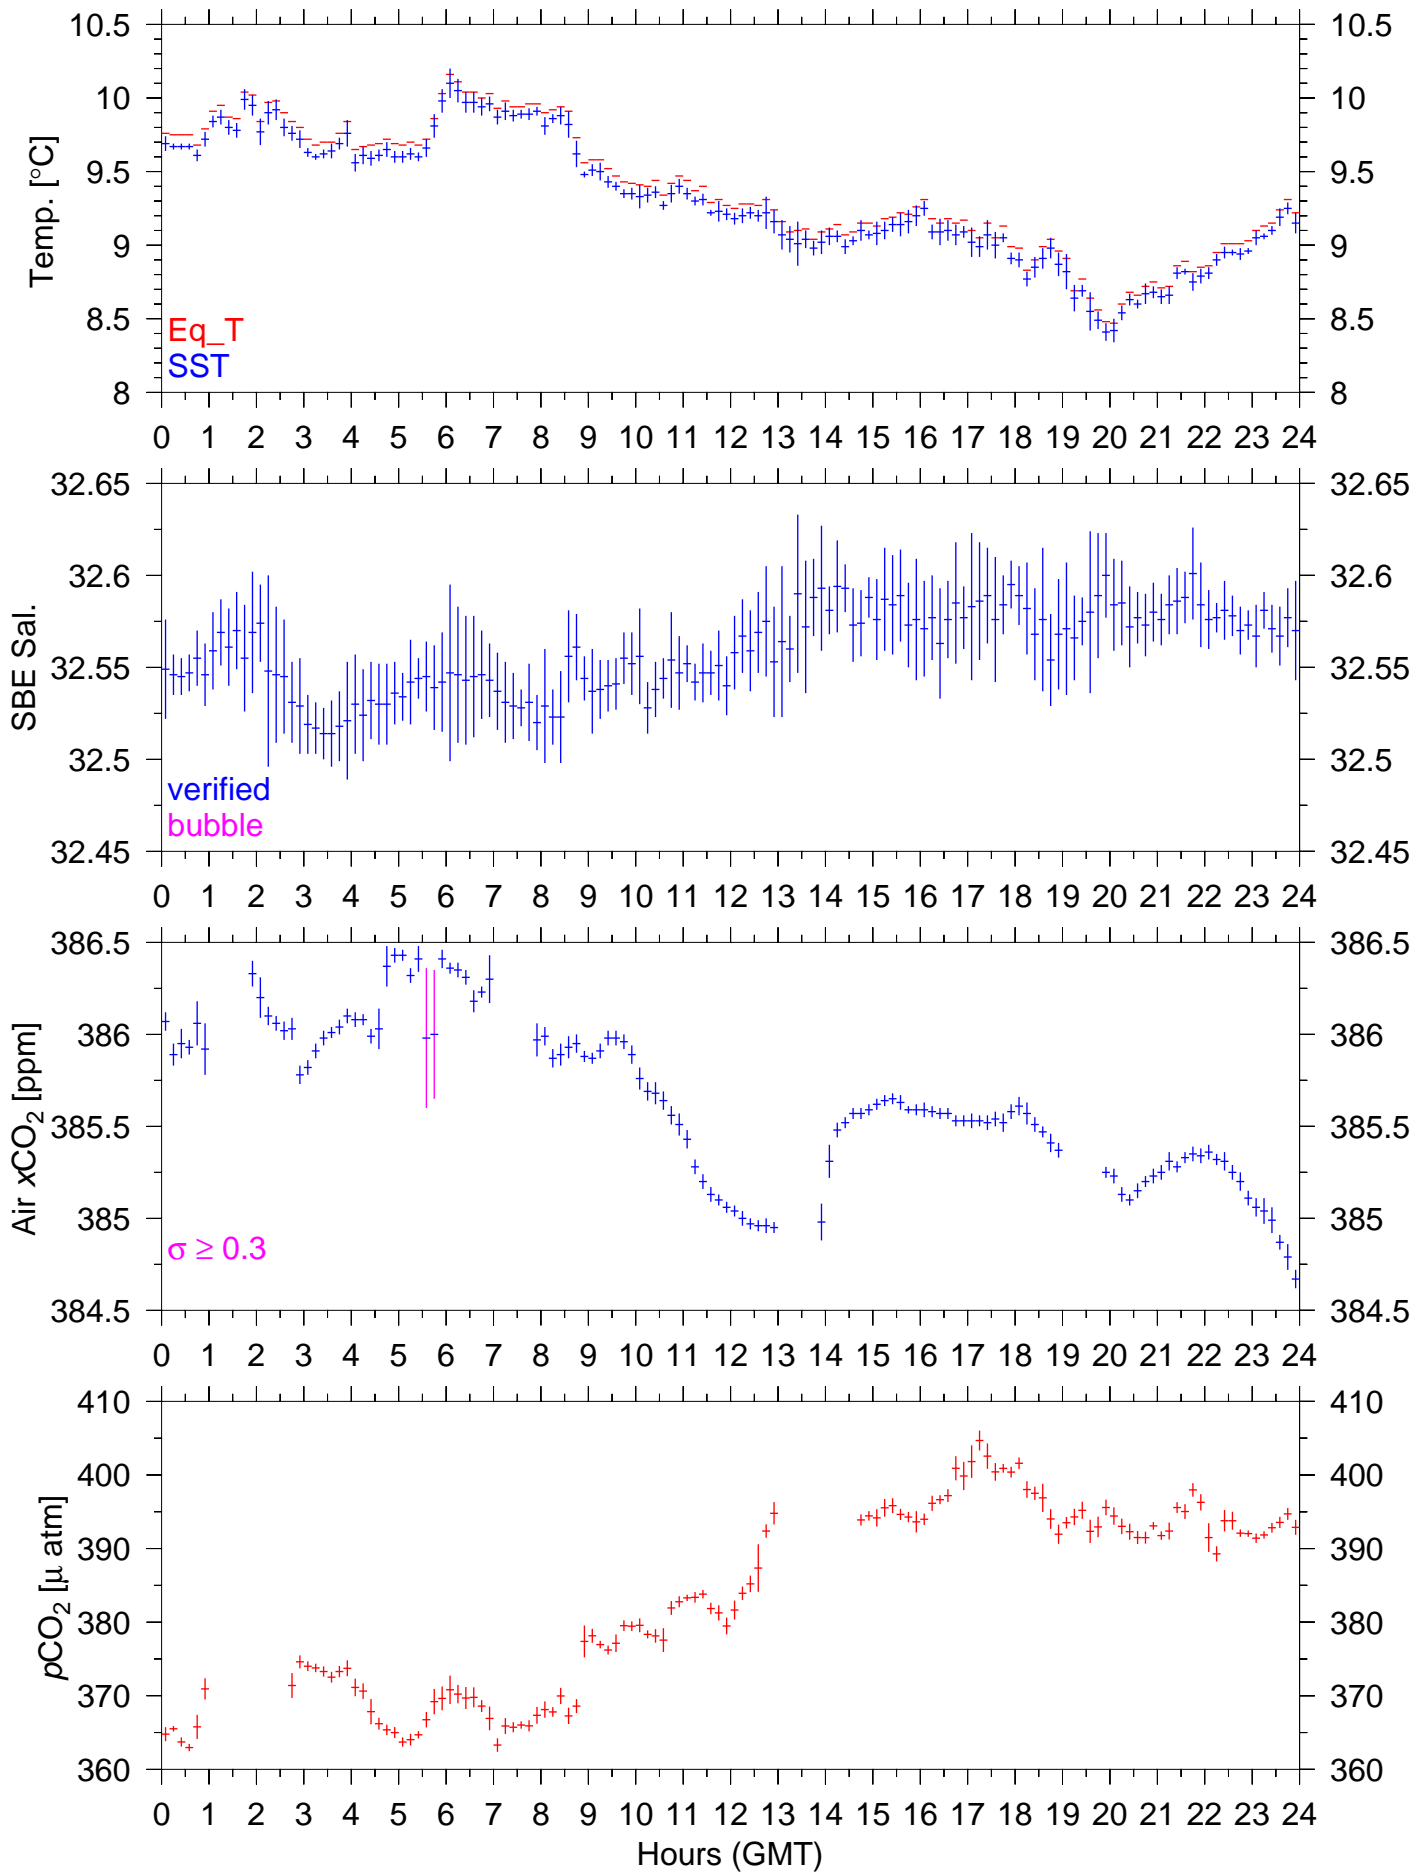

PX126W : June 25, 2009 : 10min. mean

PX126W : June 26, 2009 : 10min. mean

PX126W : June 27, 2009 : 10min. mean

PX126W : June 28, 2009 : 10min. mean

PX126W : June 29, 2009 : 10min. mean

PX126W : June 30, 2009 : 10min. mean

PX126W : July 01, 2009 : 10min. mean

PX126W : July 02, 2009 : 10min. mean

PX126W : July 03, 2009 : 10min. mean

PX126W : July 04, 2009 : 10min. mean

PX126W : July 05, 2009 : 10min. mean

PX126W : July 07, 2009 : 10min. mean