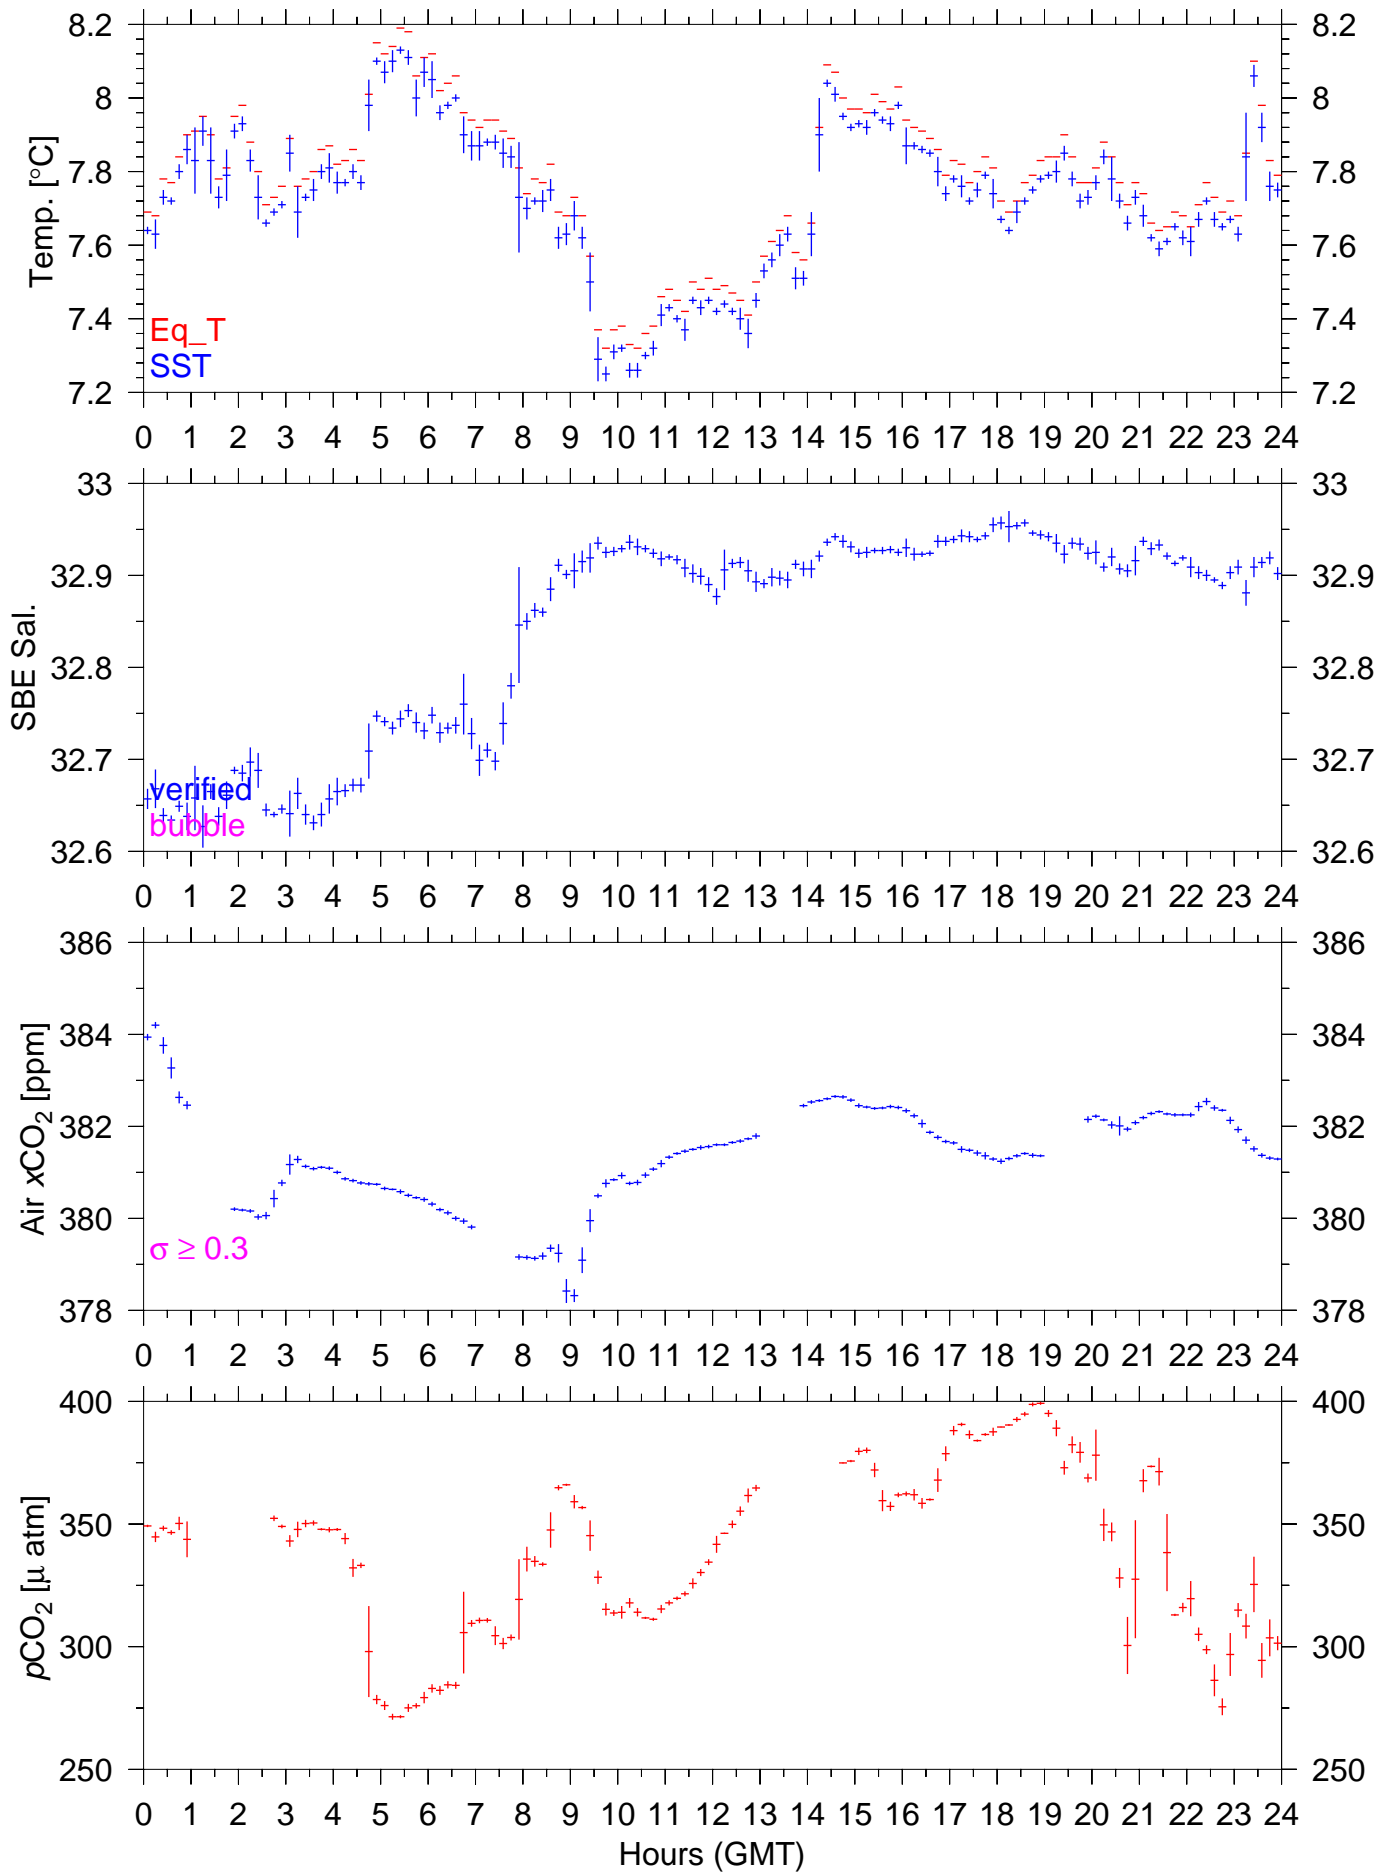

PX126W : June 25, 2009 : 10min. mean

PX126W : June 26, 2009 : 10min. mean

PX126W : June 27, 2009 : 10min. mean

PX126W : June 28, 2009 : 10min. mean

PX126W : June 29, 2009 : 10min. mean

PX126W : June 30, 2009 : 10min. mean

PX126W : July 01, 2009 : 10min. mean

PX126W : July 02, 2009 : 10min. mean

PX126W : July 03, 2009 : 10min. mean

PX126W : July 04, 2009 : 10min. mean

PX126W : July 05, 2009 : 10min. mean

PX126W : July 07, 2009 : 10min. mean