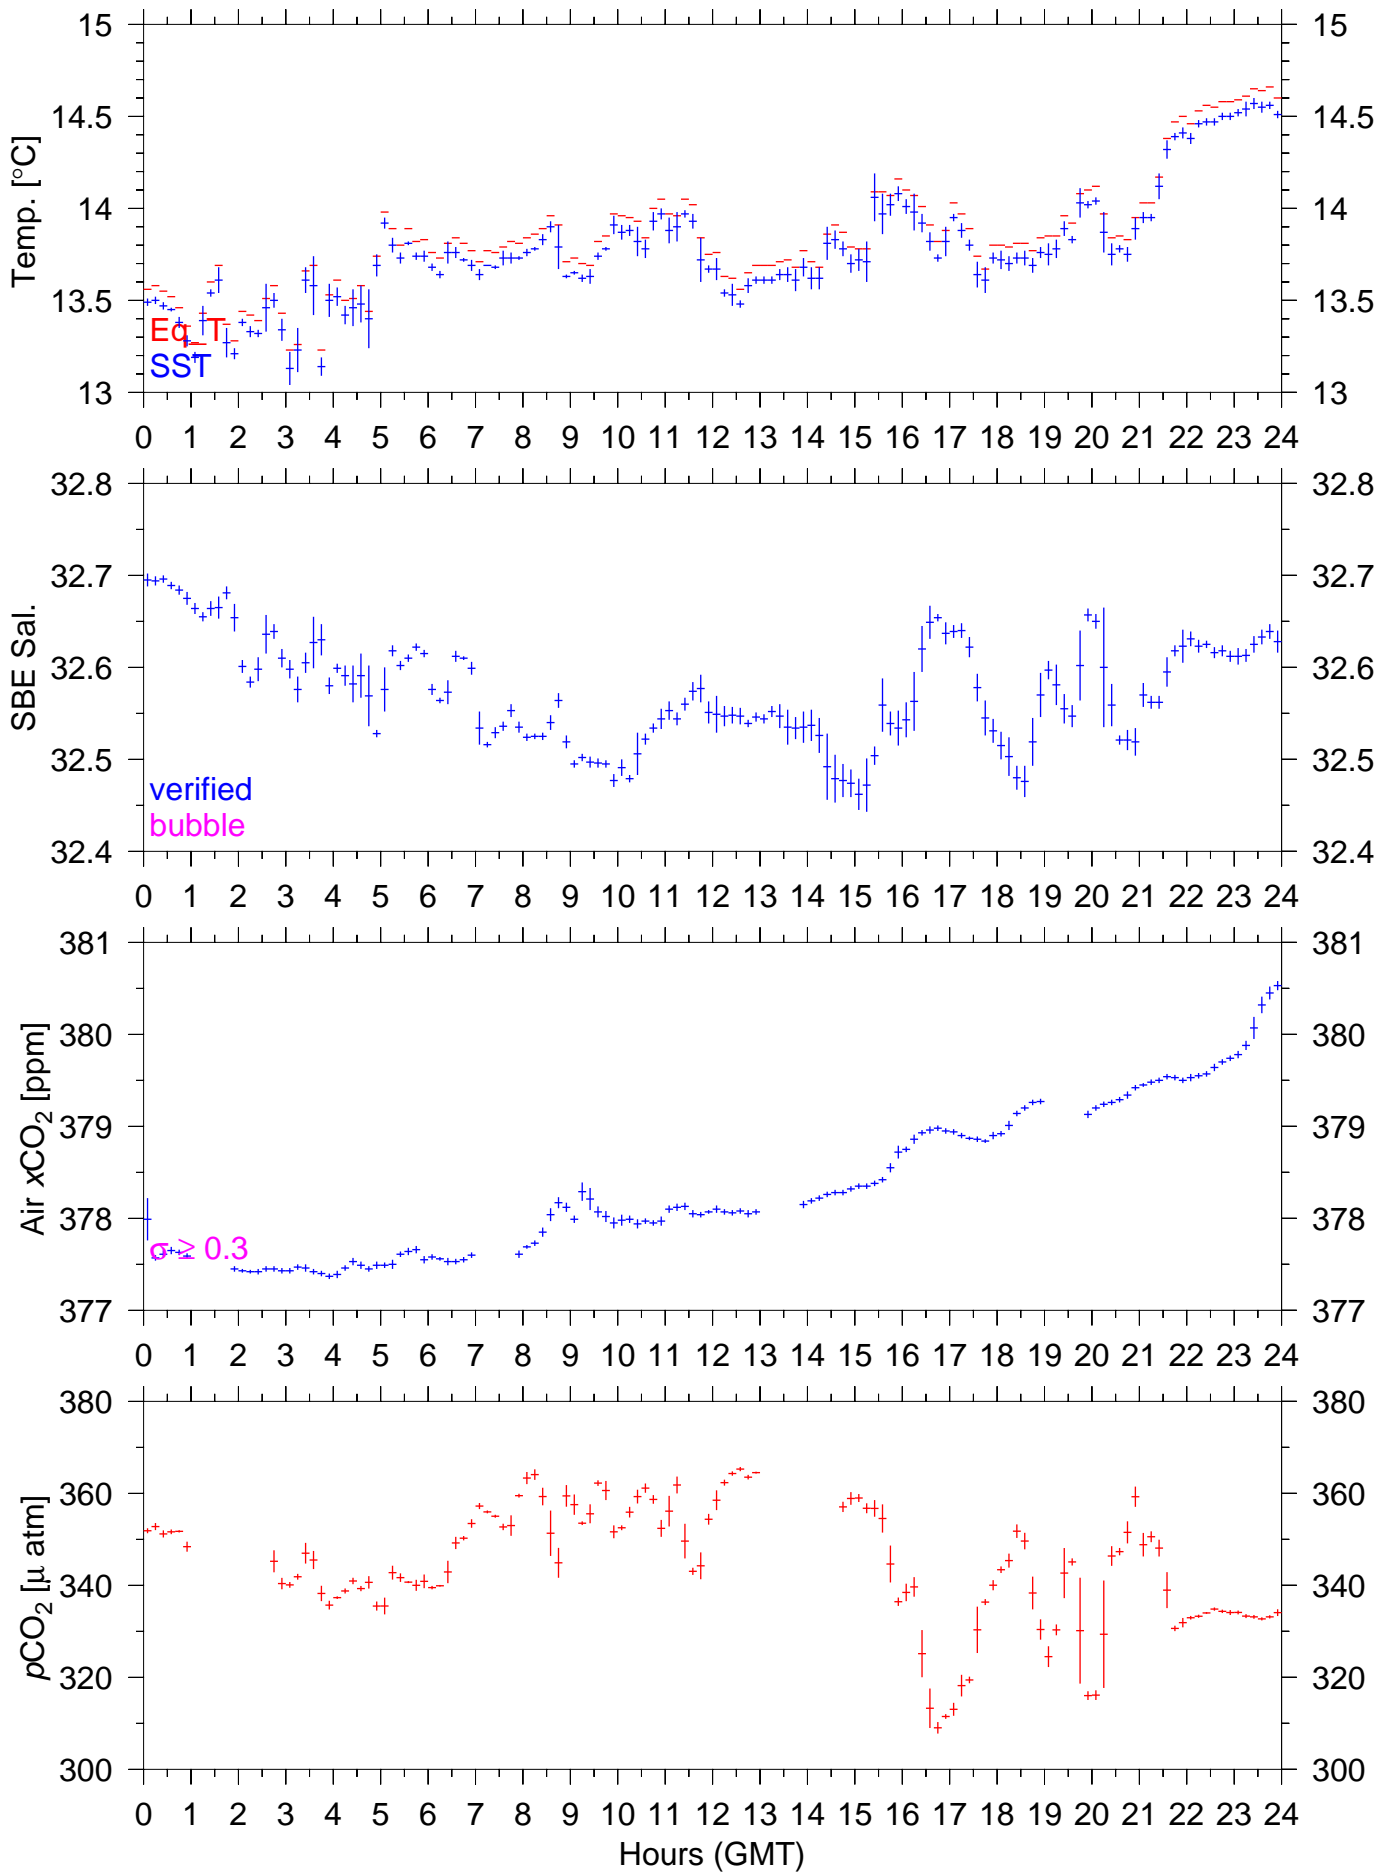

PX127E : July 13, 2009 : 10min. mean

PX127E : July 14, 2009 : 10min. mean

PX127E : July 15, 2009 : 10min. mean

PX127E : July 16, 2009 : 10min. mean

PX127E : July 17, 2009 : 10min. mean

PX127E : July 18, 2009 : 10min. mean

PX127E : July 19, 2009 : 10min. mean

PX127E : July 20, 2009 : 10min. mean

PX127E : July 21, 2009 : 10min. mean

PX127E : July 22, 2009 : 10min. mean

PX127E : July 24, 2009 : 10min. mean

PX127E : July 25, 2009 : 10min. mean