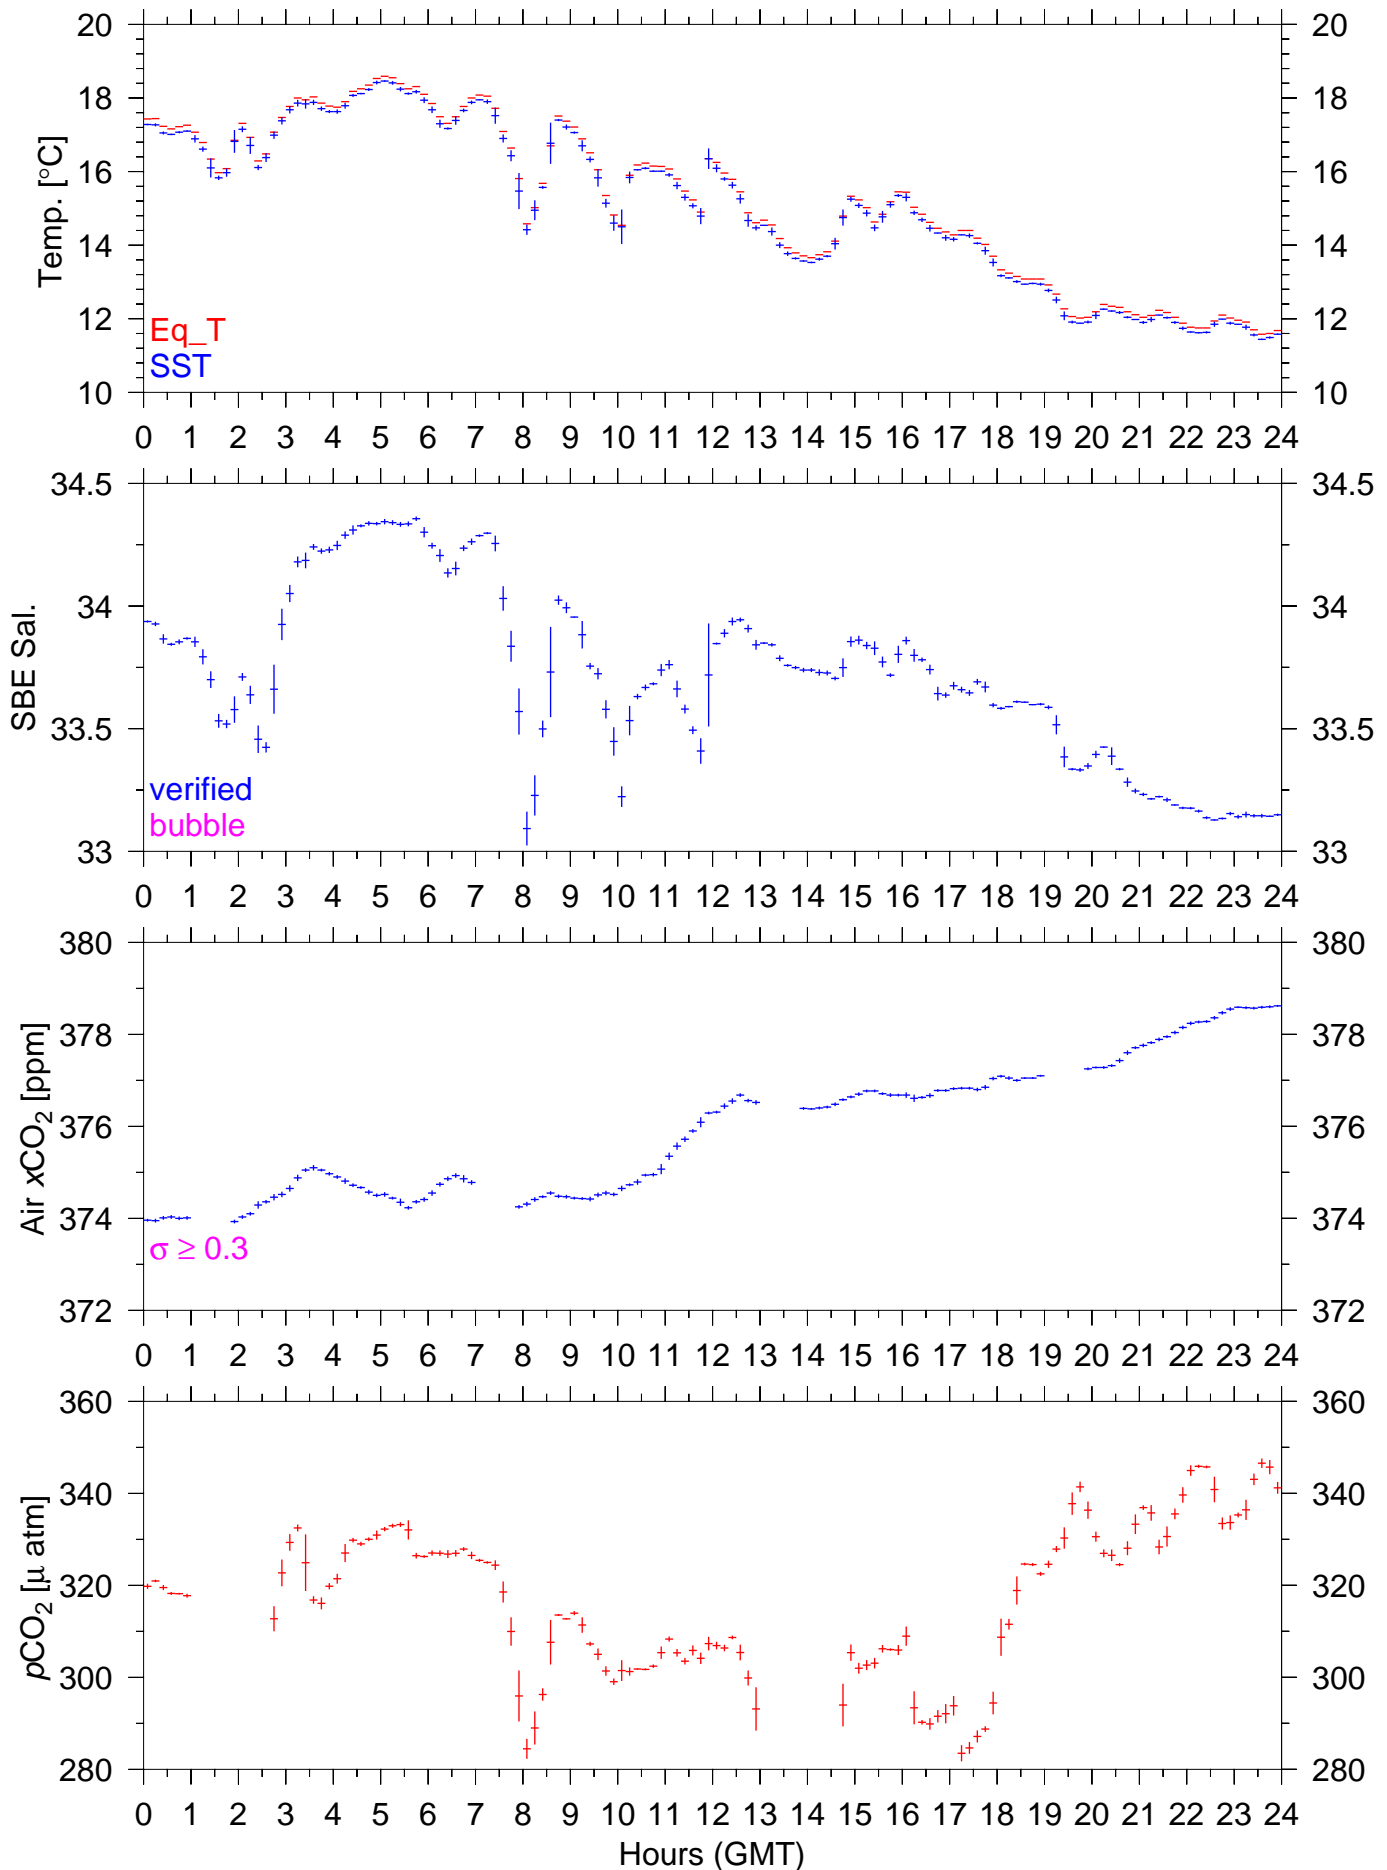

PX127E : July 13, 2009 : 10min. mean

PX127E : July 14, 2009 : 10min. mean

PX127E : July 15, 2009 : 10min. mean

PX127E : July 16, 2009 : 10min. mean

PX127E : July 17, 2009 : 10min. mean

PX127E : July 18, 2009 : 10min. mean

PX127E : July 19, 2009 : 10min. mean

PX127E : July 20, 2009 : 10min. mean

PX127E : July 21, 2009 : 10min. mean

PX127E : July 22, 2009 : 10min. mean

PX127E : July 24, 2009 : 10min. mean

PX127E : July 25, 2009 : 10min. mean