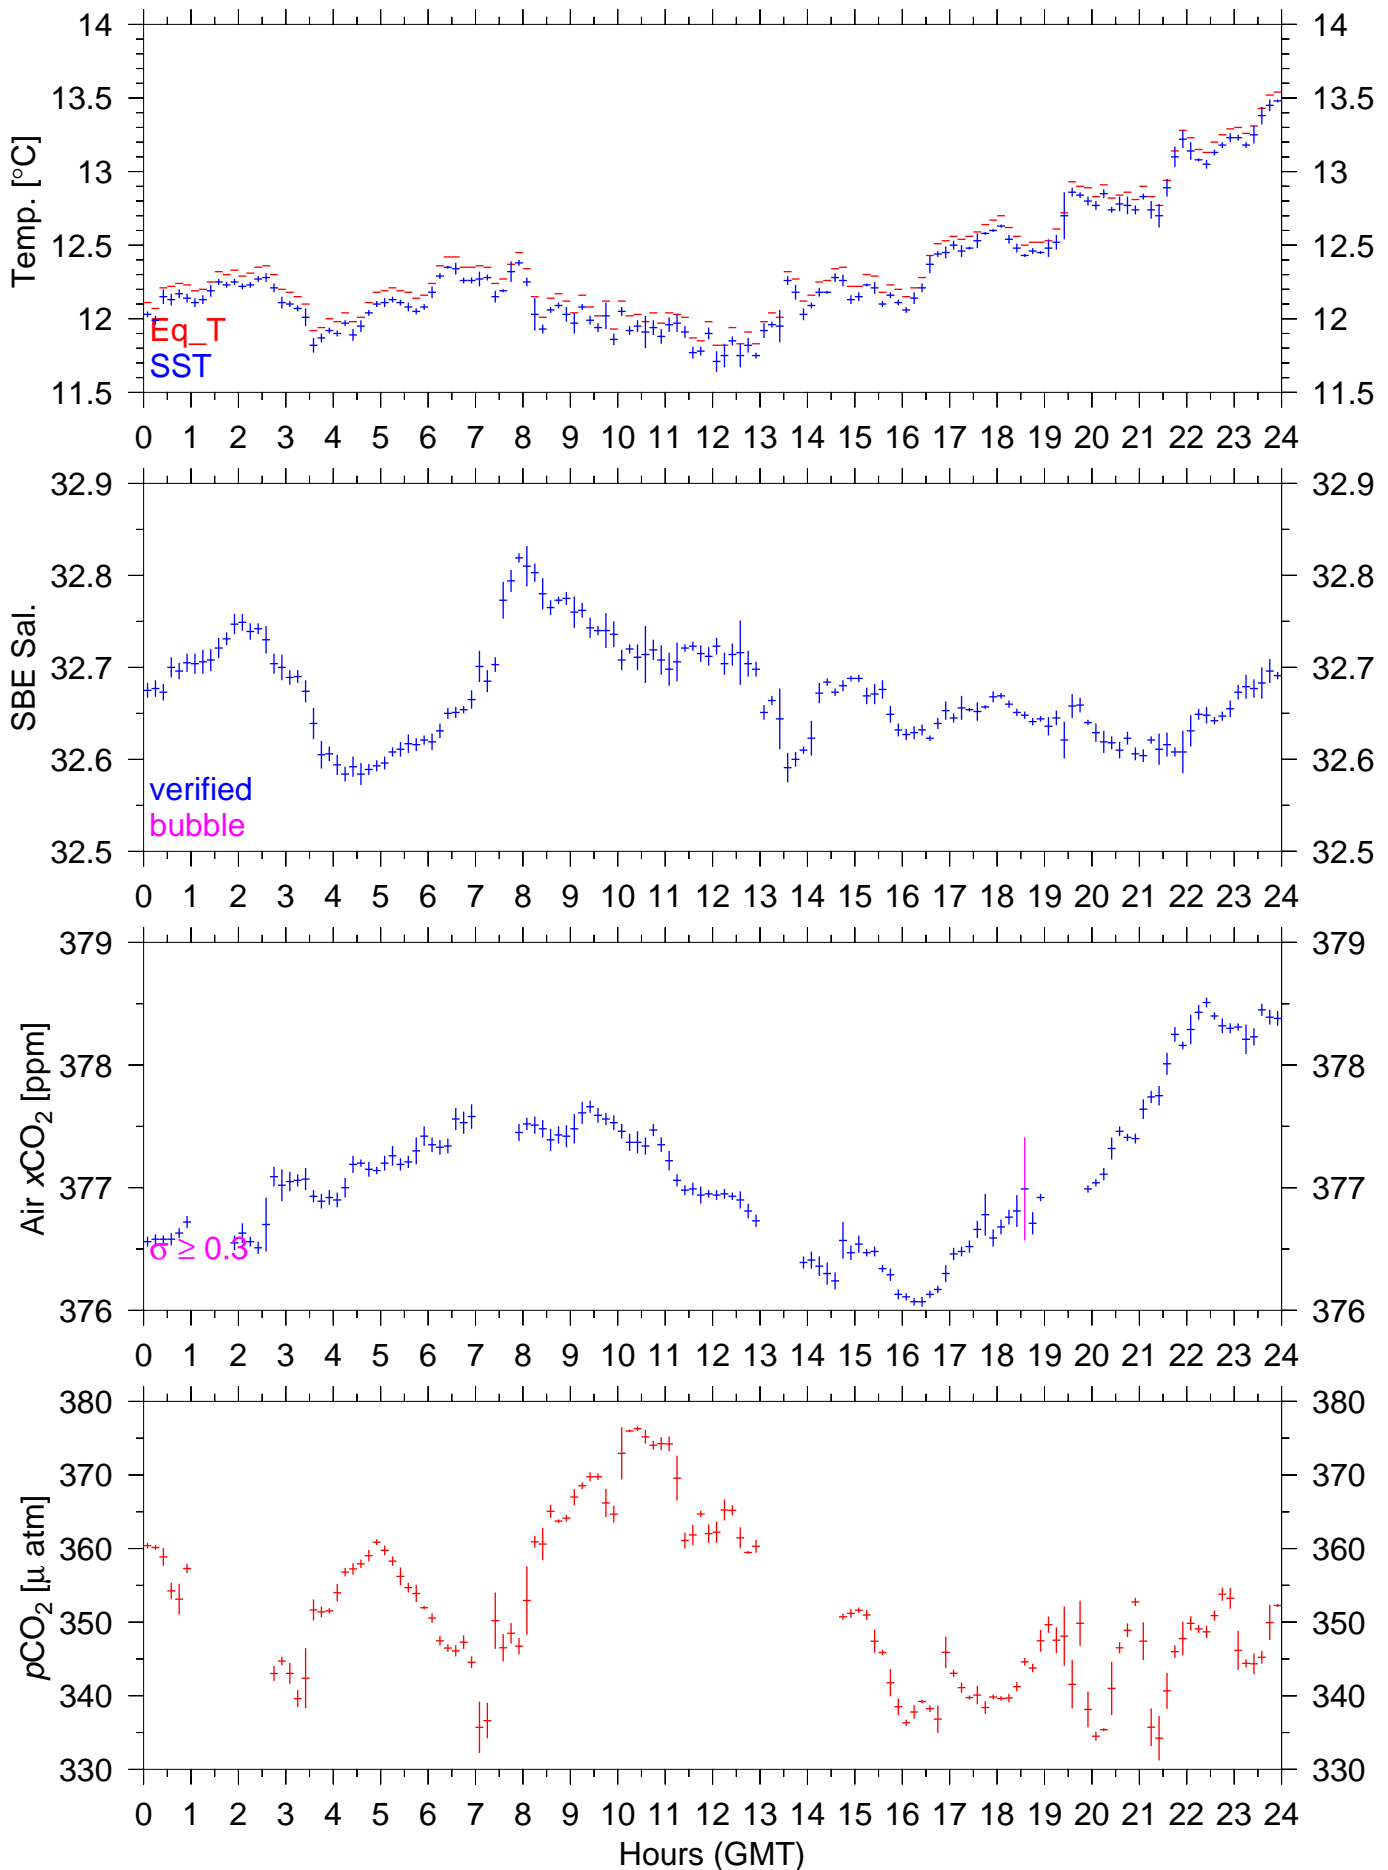

PX127E : July 13, 2009 : 10min. mean

PX127E : July 14, 2009 : 10min. mean

PX127E : July 15, 2009 : 10min. mean

PX127E : July 16, 2009 : 10min. mean

PX127E : July 17, 2009 : 10min. mean

PX127E : July 18, 2009 : 10min. mean

PX127E : July 19, 2009 : 10min. mean

PX127E : July 20, 2009 : 10min. mean

PX127E : July 21, 2009 : 10min. mean

PX127E : July 22, 2009 : 10min. mean

PX127E : July 24, 2009 : 10min. mean

PX127E : July 25, 2009 : 10min. mean