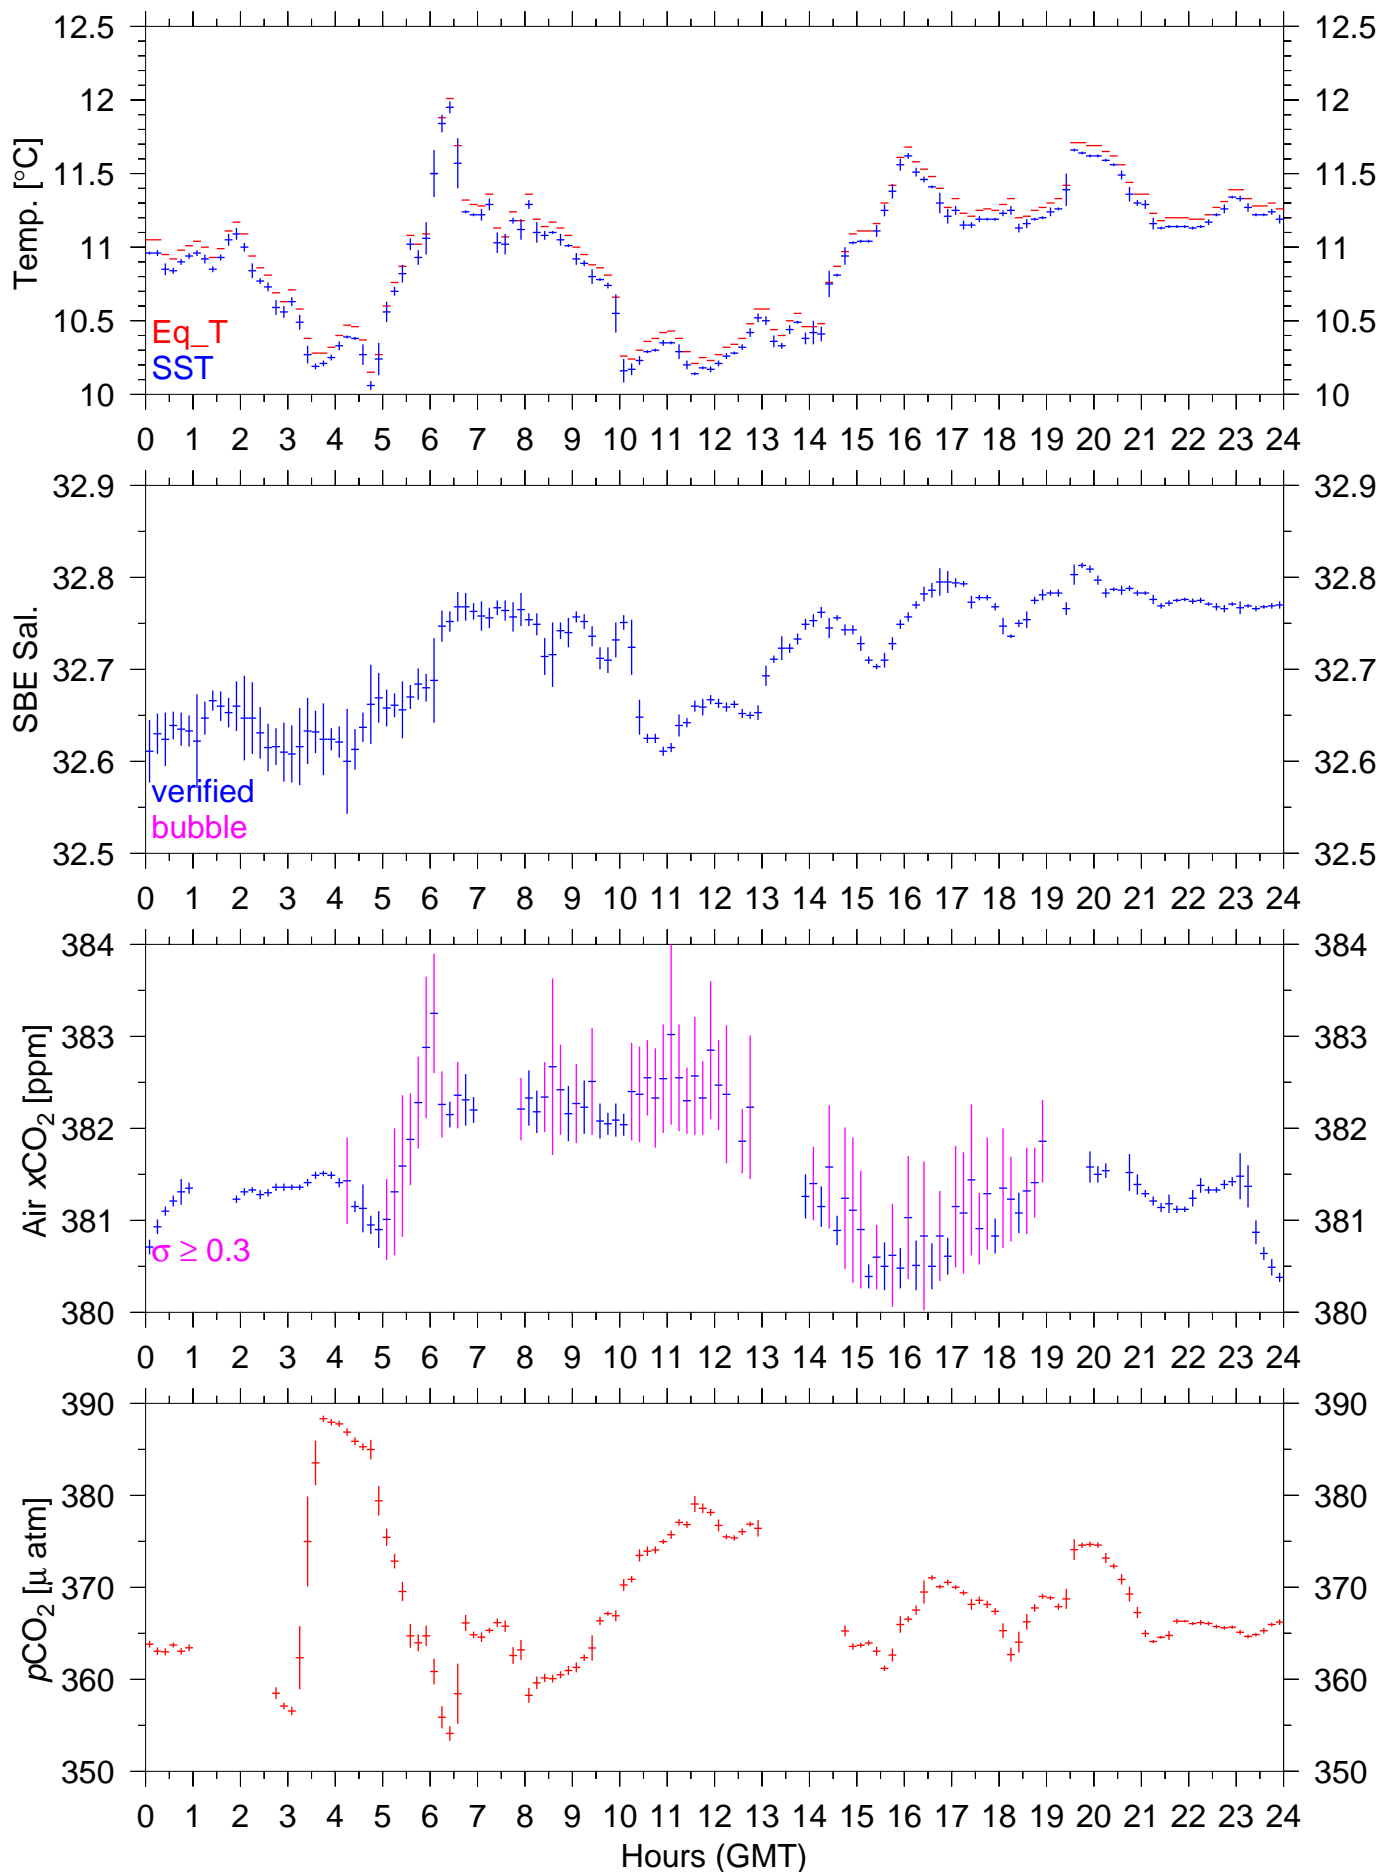

PX129E : September 22, 2009 : 10min. mean