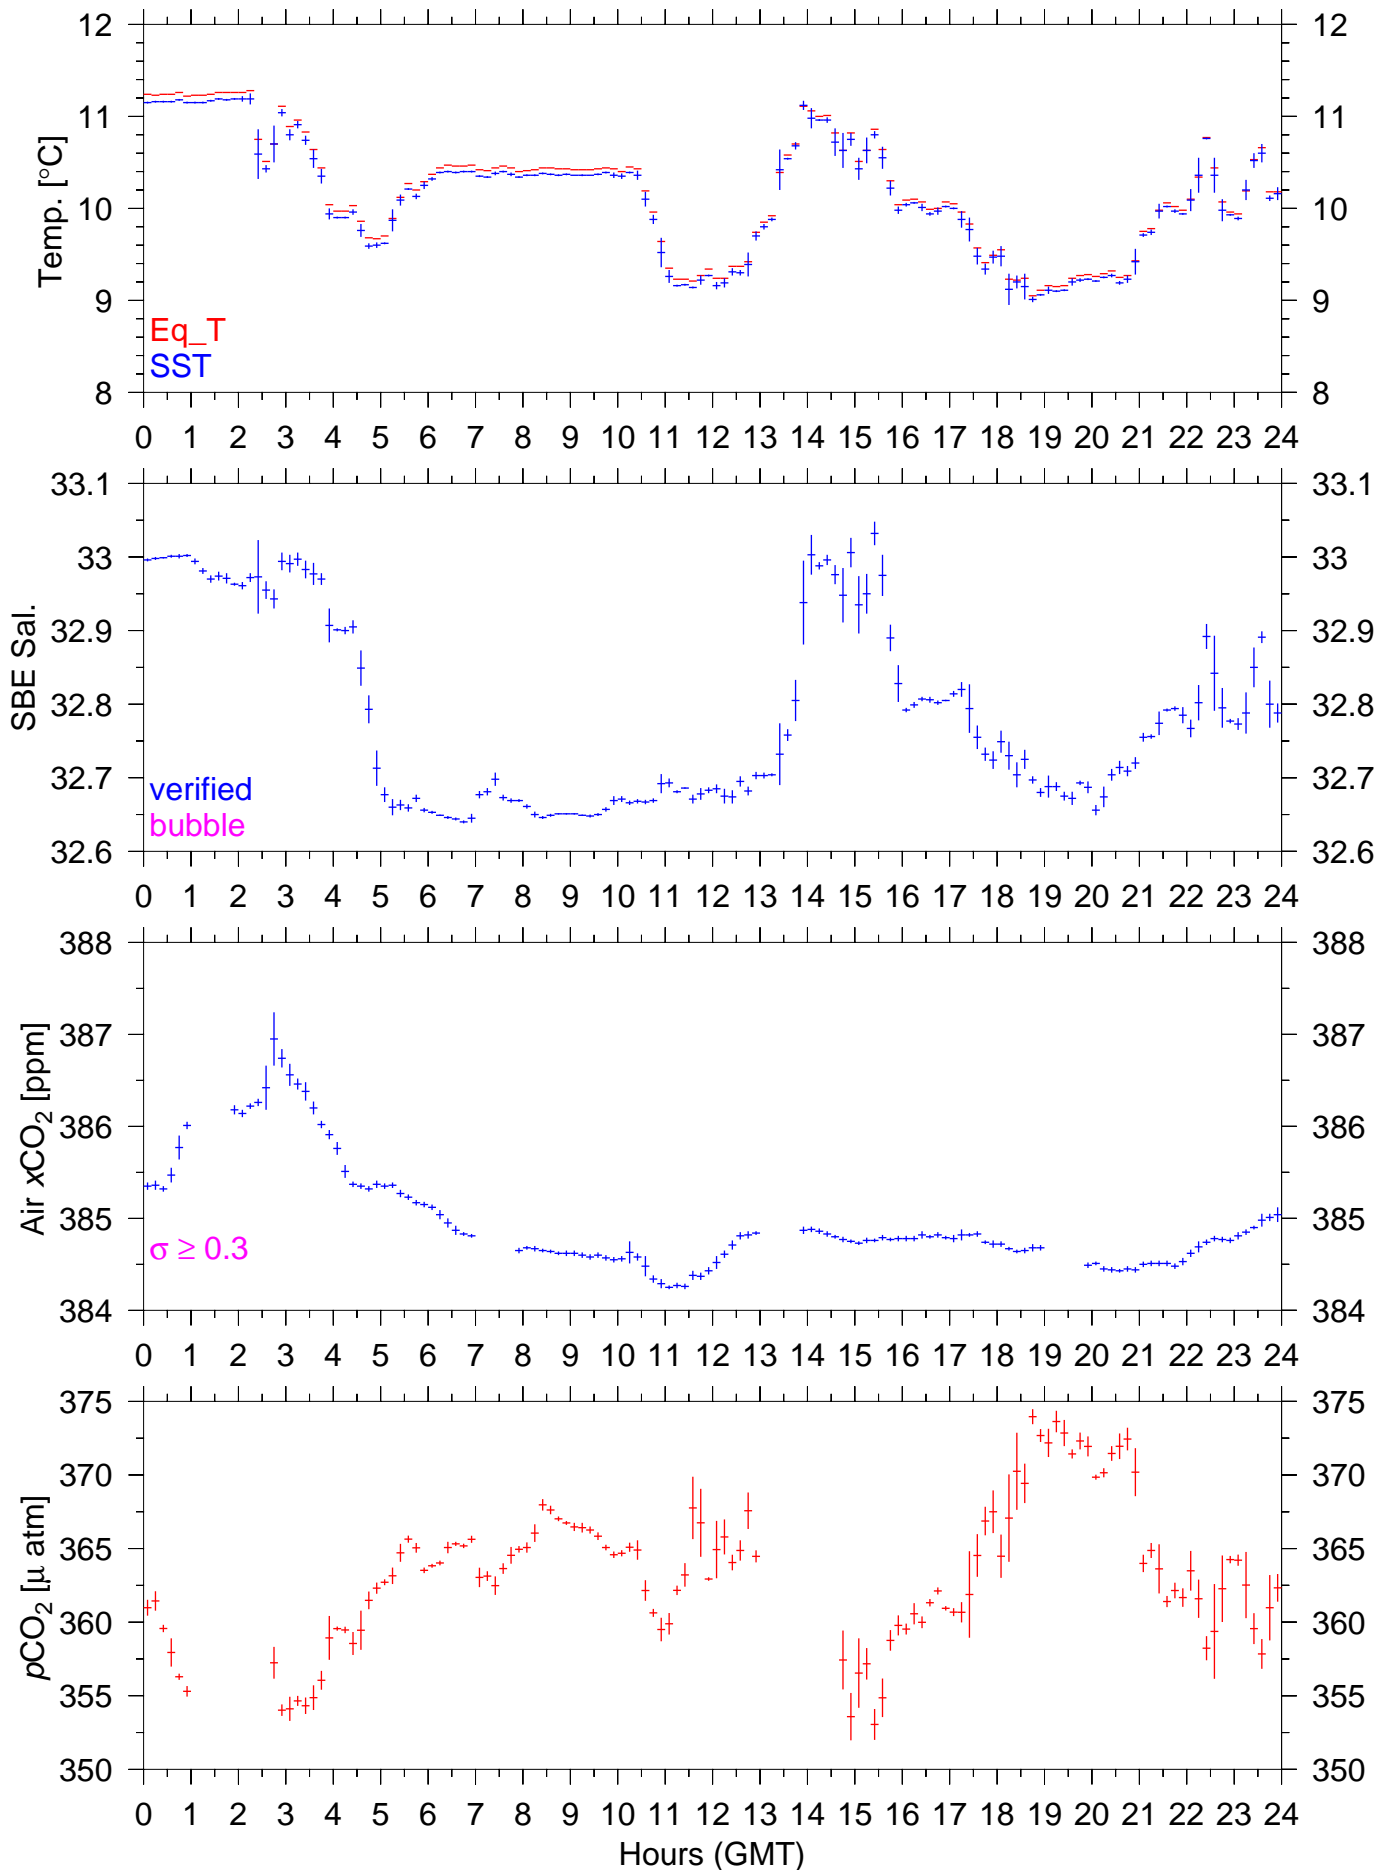

PX130E : October 23, 2009 : 10min. mean