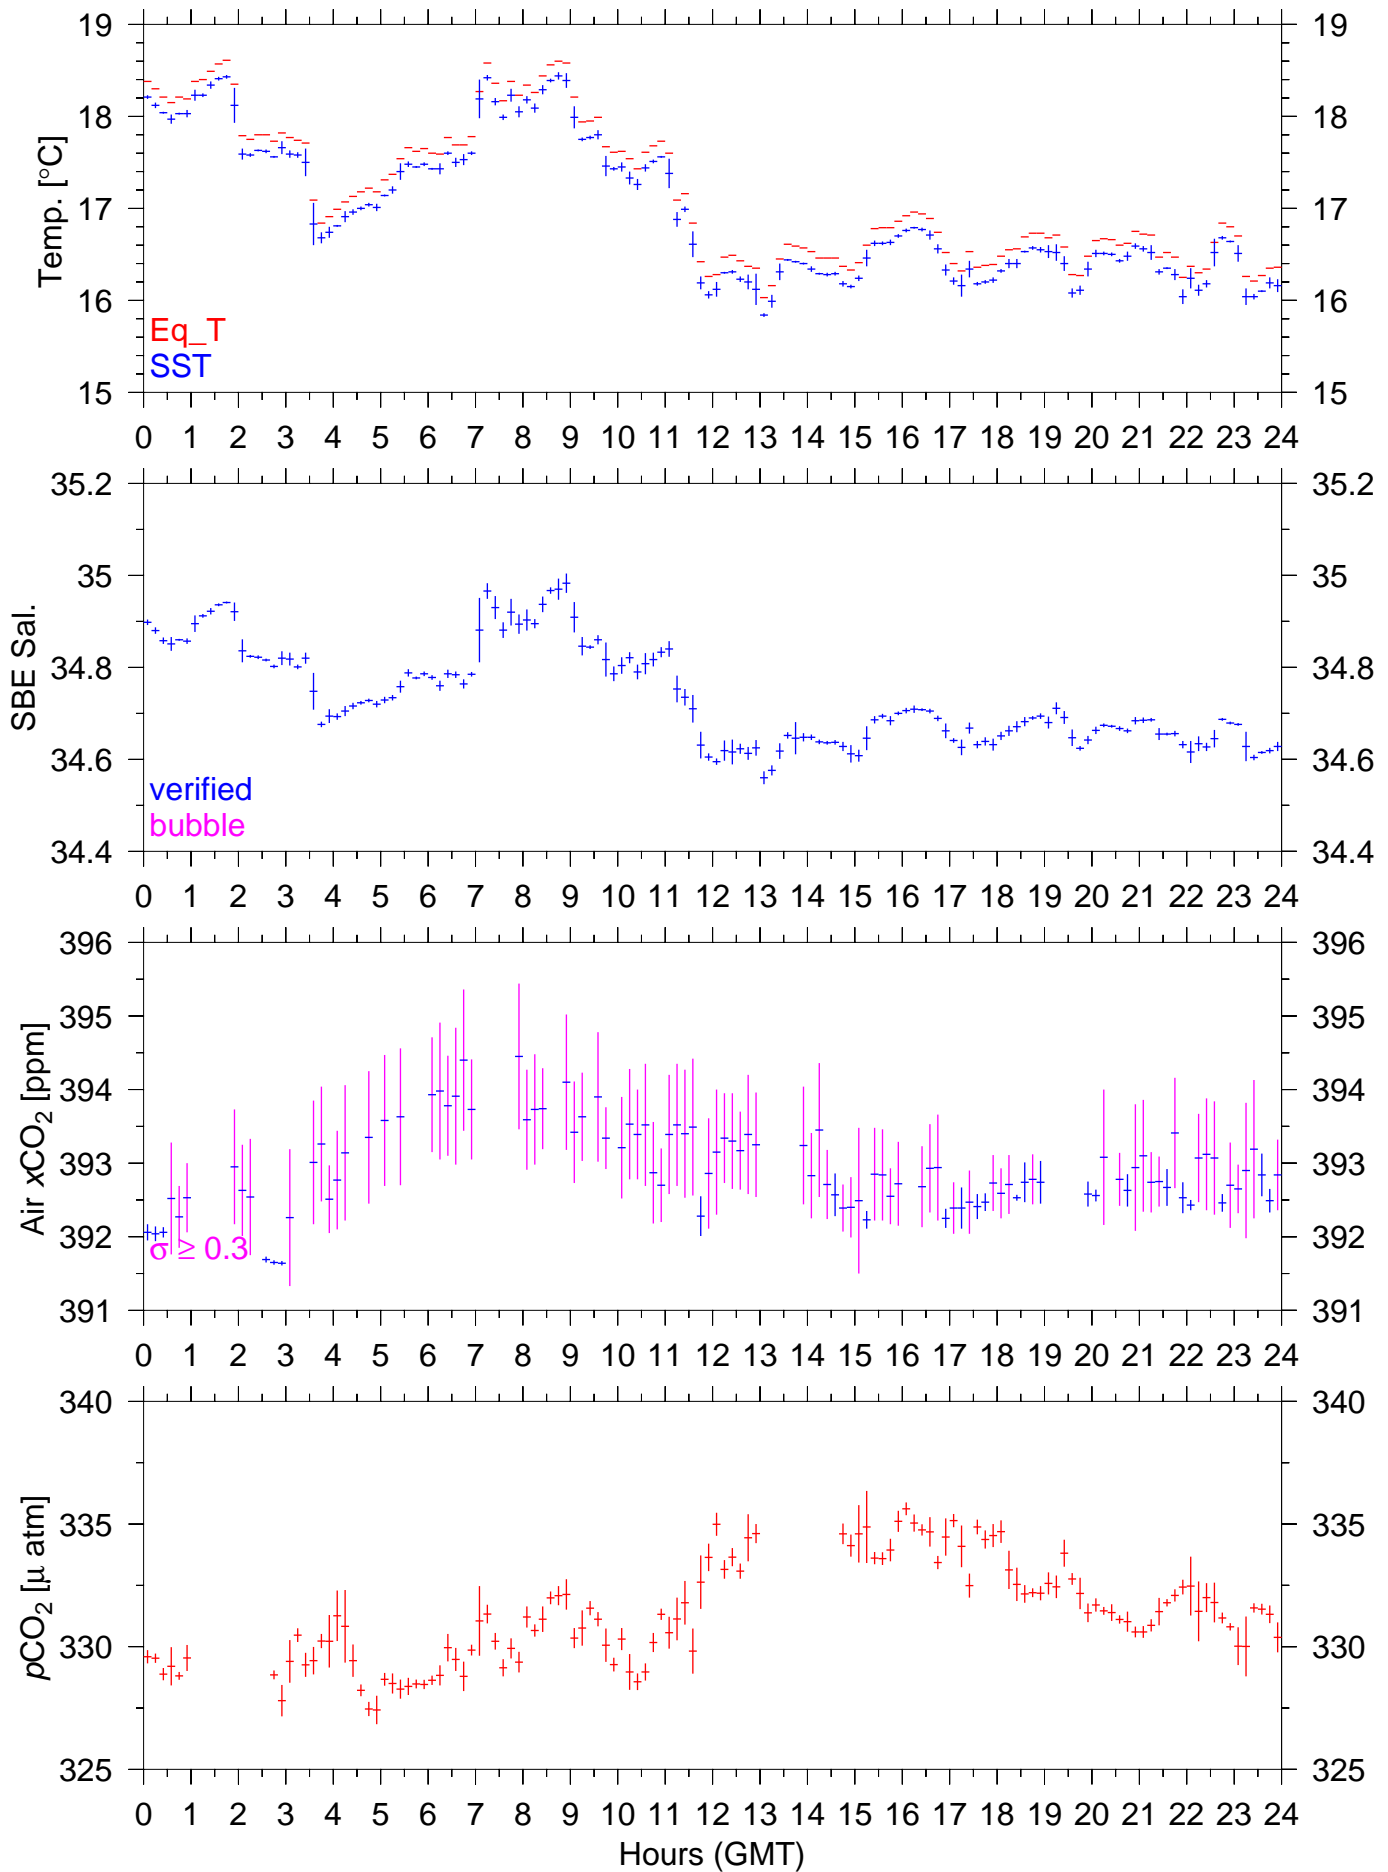

PX133E : January 27, 2010 : 10min. mean

PX133E : January 28, 2010 : 10min. mean

PX133E : January 29, 2010 : 10min. mean

PX133E : January 30, 2010 : 10min. mean

PX133E : January 31, 2010 : 10min. mean

PX133E : February 01, 2010 : 10min. mean

PX133E : February 02, 2010 : 10min. mean

PX133E : February 03, 2010 : 10min. mean

PX133E : February 04, 2010 : 10min. mean

PX133E : February 05, 2010 : 10min. mean

PX133E : February 06, 2010 : 10min. mean

PX133E : February 07, 2010 : 10min. mean

PX133E : February 09, 2010 : 10min. mean

PX133E : February 10, 2010 : 10min. mean