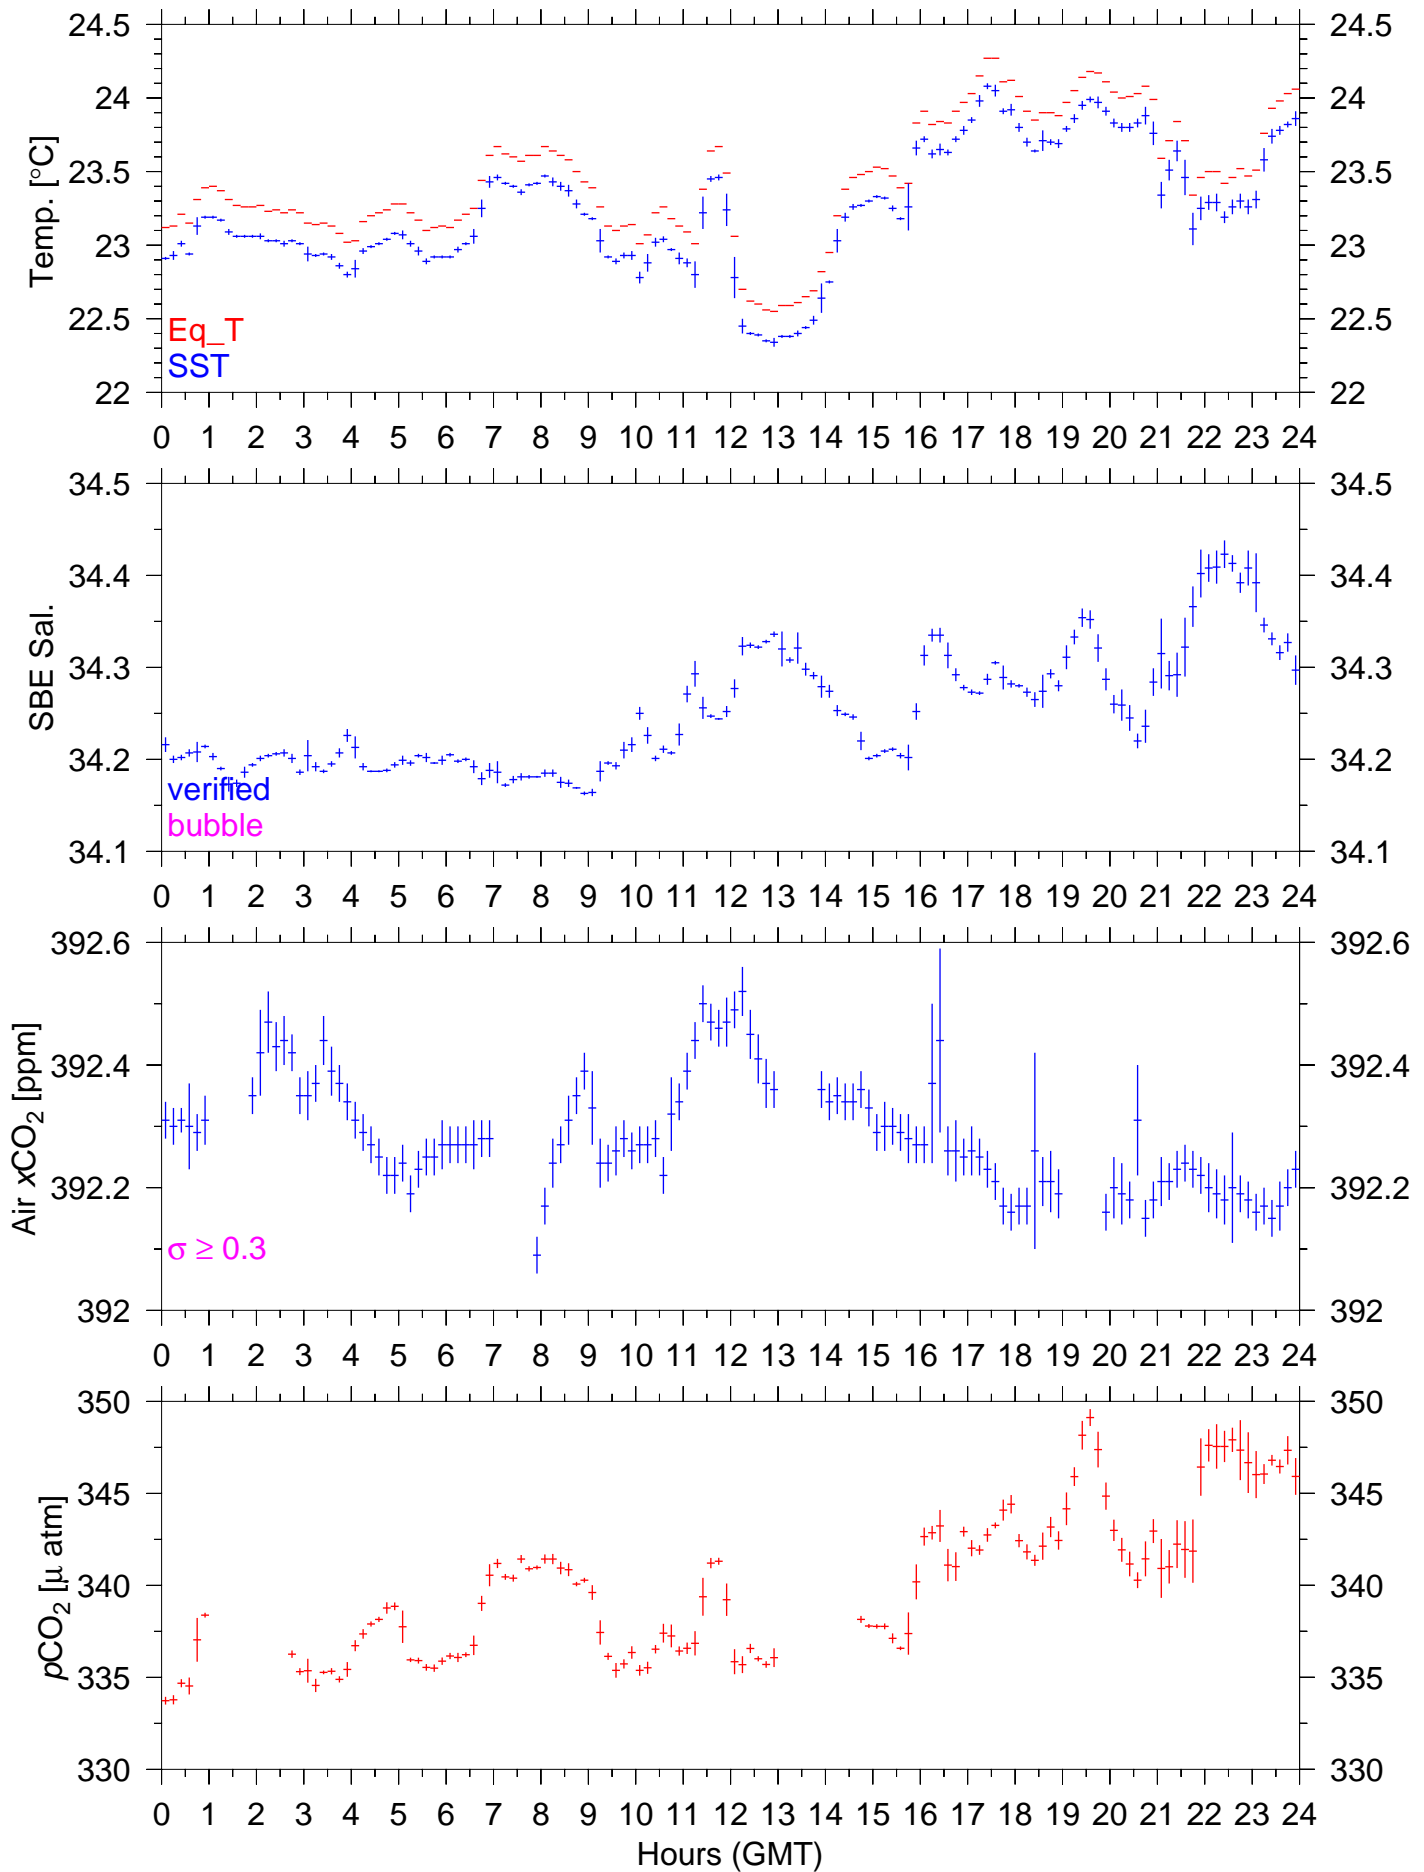

PX134E : March 05, 2010 : 10min. mean

PX134E : March 06, 2010 : 10min. mean

PX134E : March 07, 2010 : 10min. mean

PX134E : March 08, 2010 : 10min. mean

PX134E : March 09, 2010 : 10min. mean

PX134E : March 10, 2010 : 10min. mean

PX134E : March 11, 2010 : 10min. mean

PX134E : March 12, 2010 : 10min. mean

PX134E : March 13, 2010 : 10min. mean

PX134E : March 14, 2010 : 10min. mean

PX134E : March 15, 2010 : 10min. mean

PX134E : March 16, 2010 : 10min. mean

PX134E : March 17, 2010 : 10min. mean

PX134E : March 18, 2010 : 10min. mean

PX134E : March 19, 2010 : 10min. mean

PX134E : March 20, 2010 : 10min. mean

PX134E : March 21, 2010 : 10min. mean

PX134E : March 22, 2010 : 10min. mean