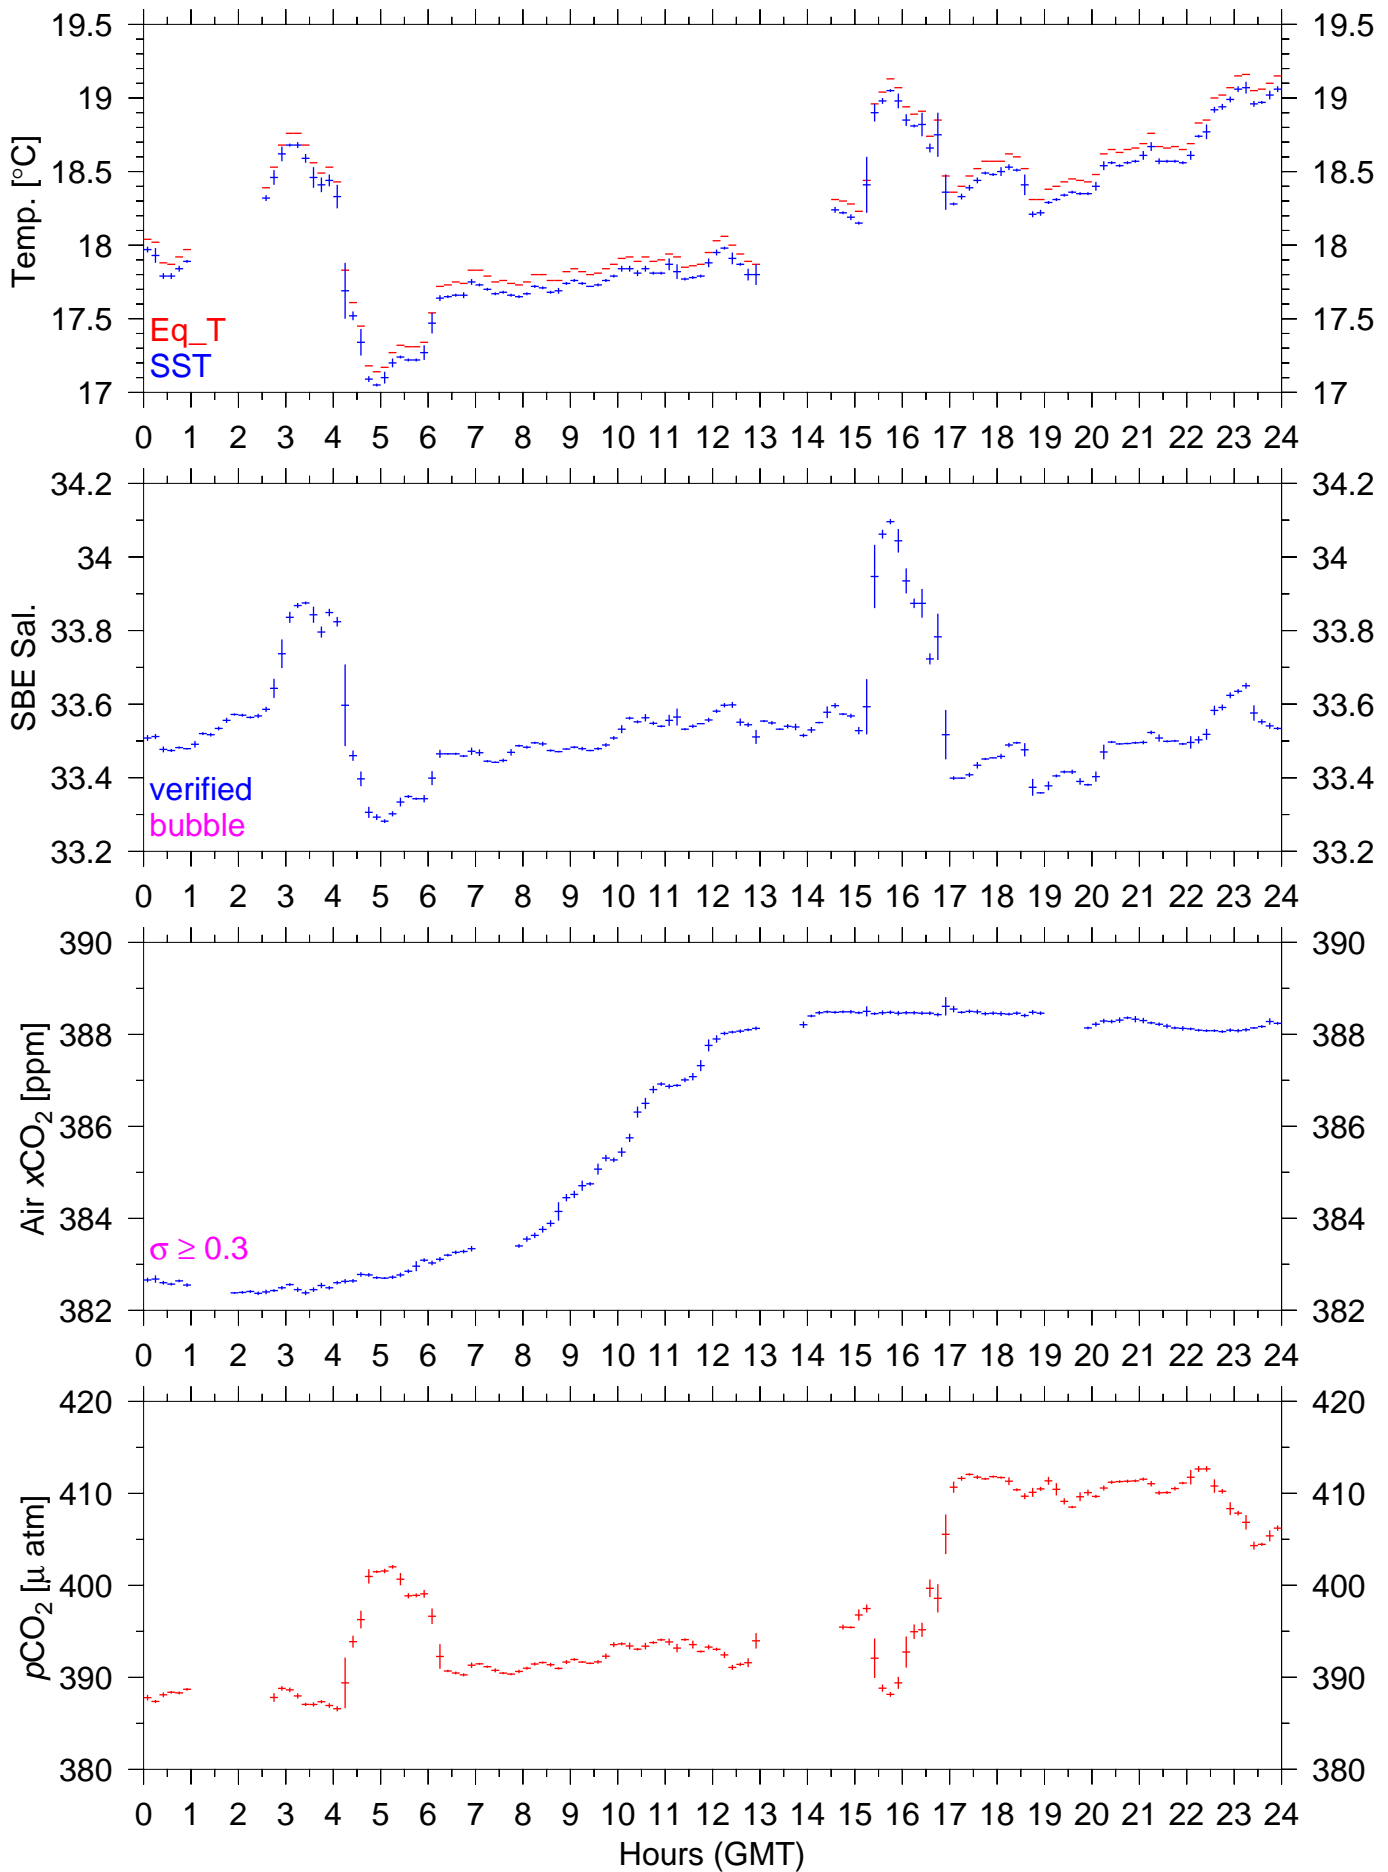

PX136W : July 21, 2010 : 10min. mean

PX136W : July 22, 2010 : 10min. mean

PX136W : July 23, 2010 : 10min. mean

PX136W : July 24, 2010 : 10min. mean

PX136W : July 25, 2010 : 10min. mean

PX136W : July 26, 2010 : 10min. mean

PX136W : July 27, 2010 : 10min. mean

PX136W : July 29, 2010 : 10min. mean

PX136W : July 30, 2010 : 10min. mean

PX136W : July 31, 2010 : 10min. mean

PX136W : August 01, 2010 : 10min. mean

PX136W : August 02, 2010 : 10min. mean