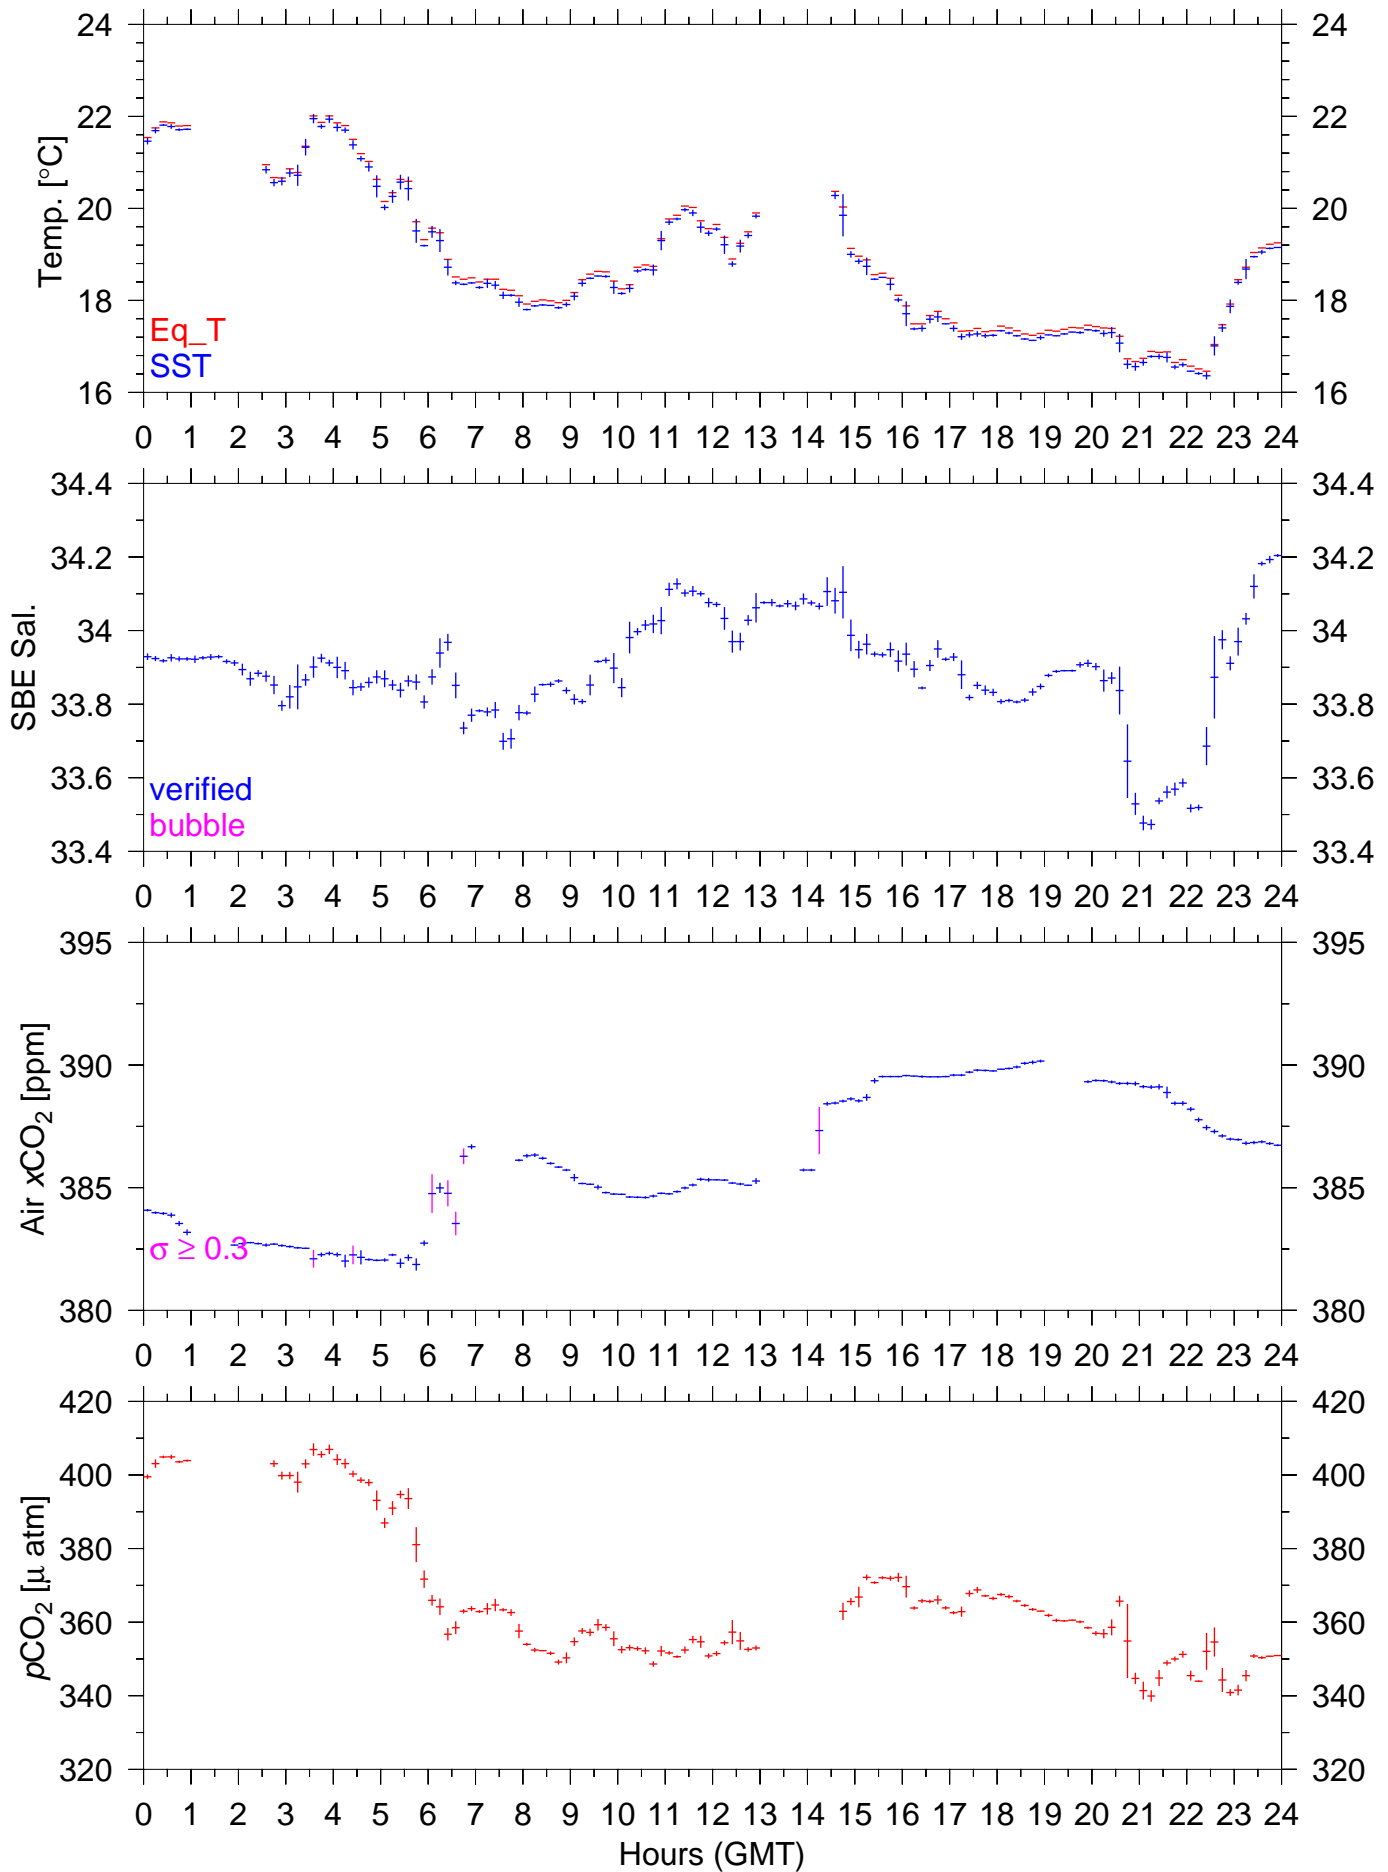

PX136W : July 21, 2010 : 10min. mean

PX136W : July 22, 2010 : 10min. mean

PX136W : July 23, 2010 : 10min. mean

PX136W : July 24, 2010 : 10min. mean

PX136W : July 25, 2010 : 10min. mean

PX136W : July 26, 2010 : 10min. mean

PX136W : July 27, 2010 : 10min. mean

PX136W : July 29, 2010 : 10min. mean

PX136W : July 30, 2010 : 10min. mean

PX136W : July 31, 2010 : 10min. mean

PX136W : August 01, 2010 : 10min. mean

PX136W : August 02, 2010 : 10min. mean