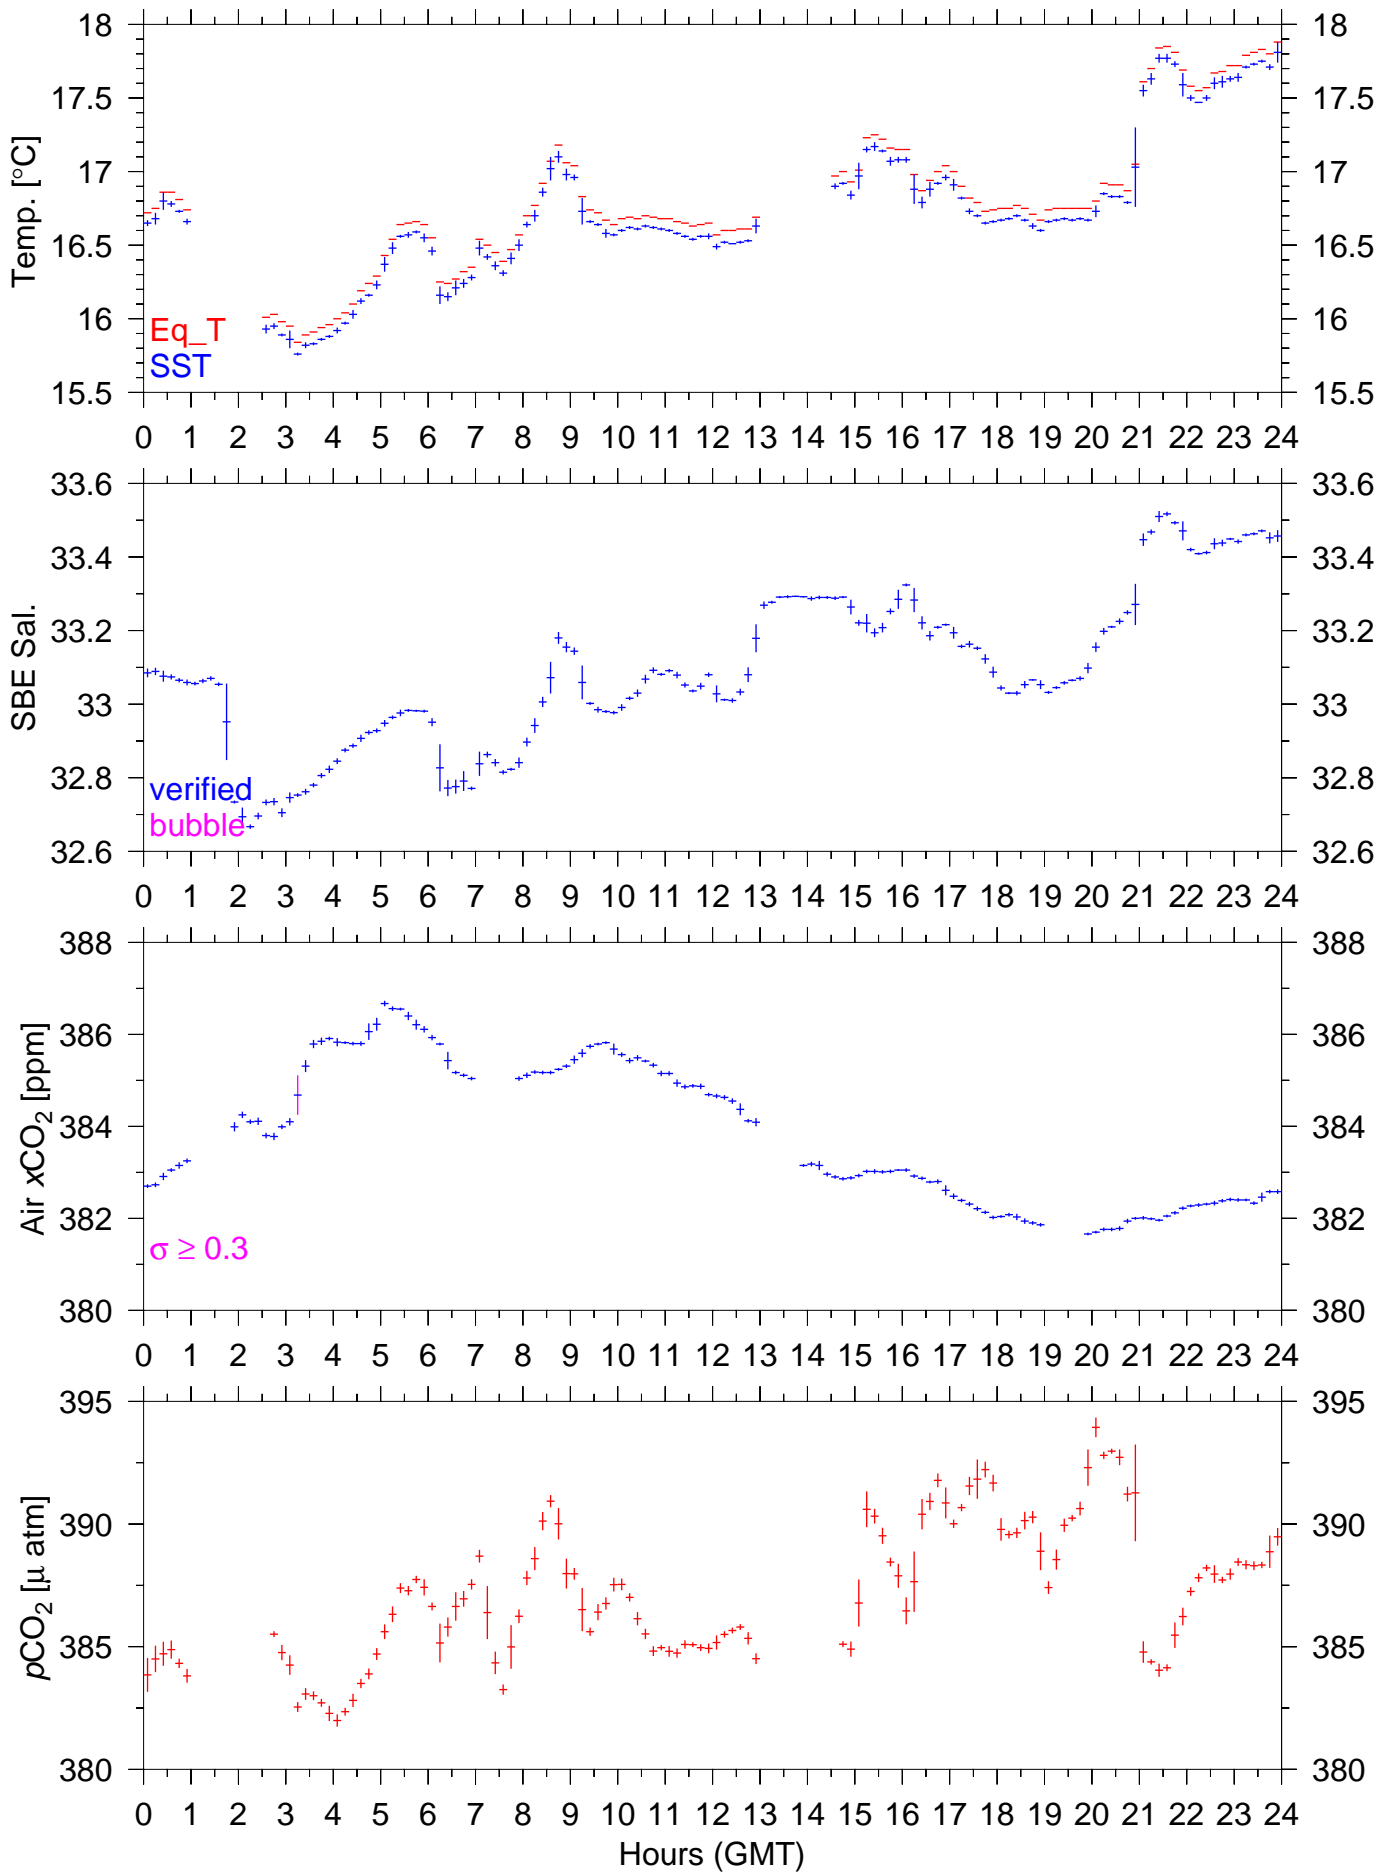

PX136W : July 21, 2010 : 10min. mean

PX136W : July 22, 2010 : 10min. mean

PX136W : July 23, 2010 : 10min. mean

PX136W : July 24, 2010 : 10min. mean

PX136W : July 25, 2010 : 10min. mean

PX136W : July 26, 2010 : 10min. mean

PX136W : July 27, 2010 : 10min. mean

PX136W : July 29, 2010 : 10min. mean

PX136W : July 30, 2010 : 10min. mean

PX136W : July 31, 2010 : 10min. mean

PX136W : August 01, 2010 : 10min. mean

PX136W : August 02, 2010 : 10min. mean