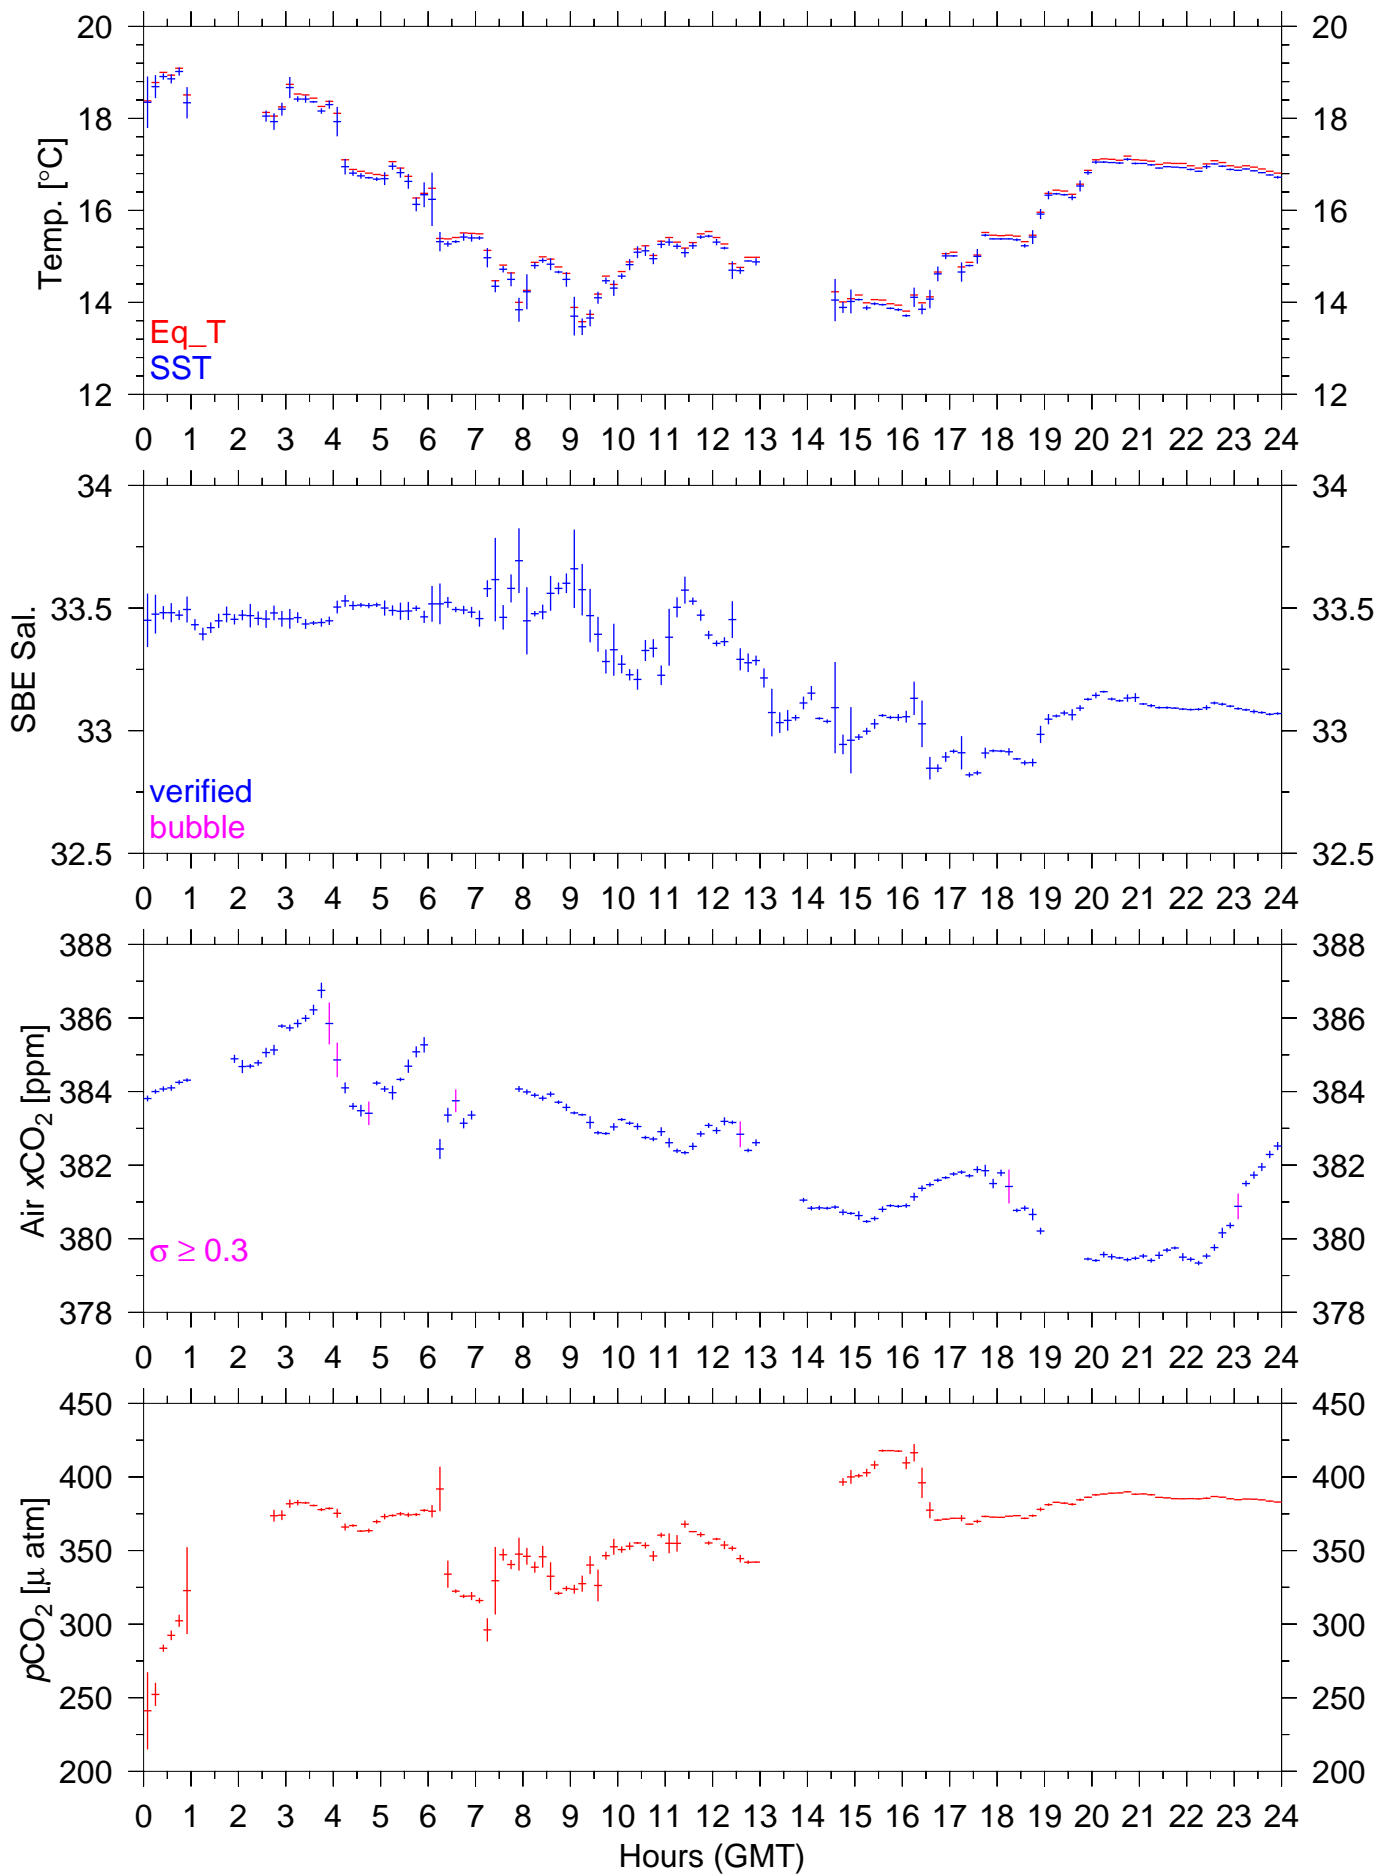

PX136W : July 21, 2010 : 10min. mean

PX136W : July 22, 2010 : 10min. mean

PX136W : July 23, 2010 : 10min. mean

PX136W : July 24, 2010 : 10min. mean

PX136W : July 25, 2010 : 10min. mean

PX136W : July 26, 2010 : 10min. mean

PX136W : July 27, 2010 : 10min. mean

PX136W : July 29, 2010 : 10min. mean

PX136W : July 30, 2010 : 10min. mean

PX136W : July 31, 2010 : 10min. mean

PX136W : August 01, 2010 : 10min. mean

PX136W : August 02, 2010 : 10min. mean