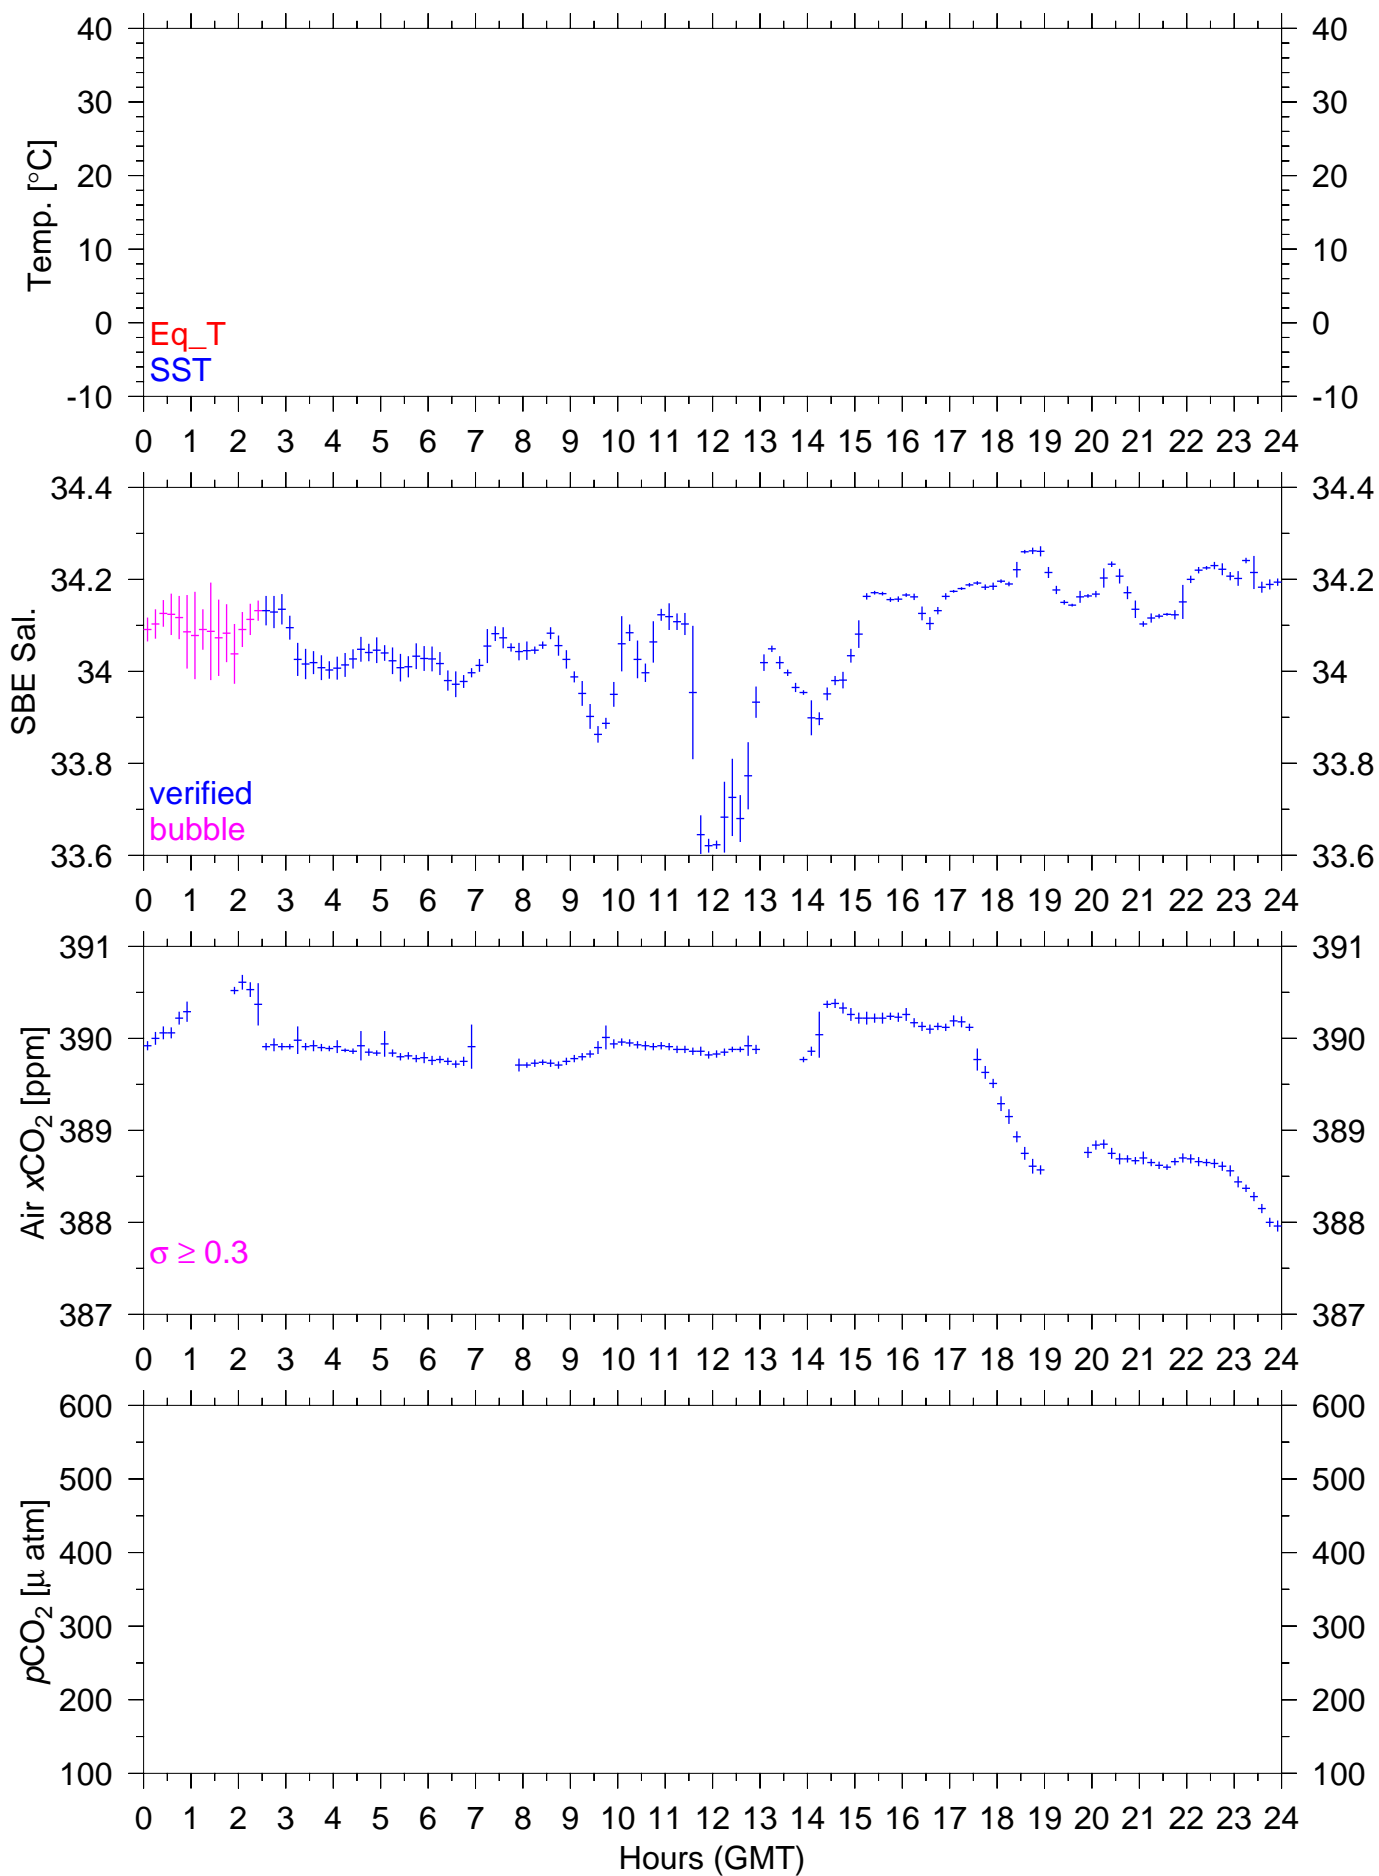

PX136W : July 21, 2010 : 10min. mean

PX136W : July 22, 2010 : 10min. mean

PX136W : July 23, 2010 : 10min. mean

PX136W : July 24, 2010 : 10min. mean

PX136W : July 25, 2010 : 10min. mean

PX136W : July 26, 2010 : 10min. mean

PX136W : July 27, 2010 : 10min. mean

PX136W : July 29, 2010 : 10min. mean

PX136W : July 30, 2010 : 10min. mean

PX136W : July 31, 2010 : 10min. mean

PX136W : August 01, 2010 : 10min. mean

PX136W : August 02, 2010 : 10min. mean