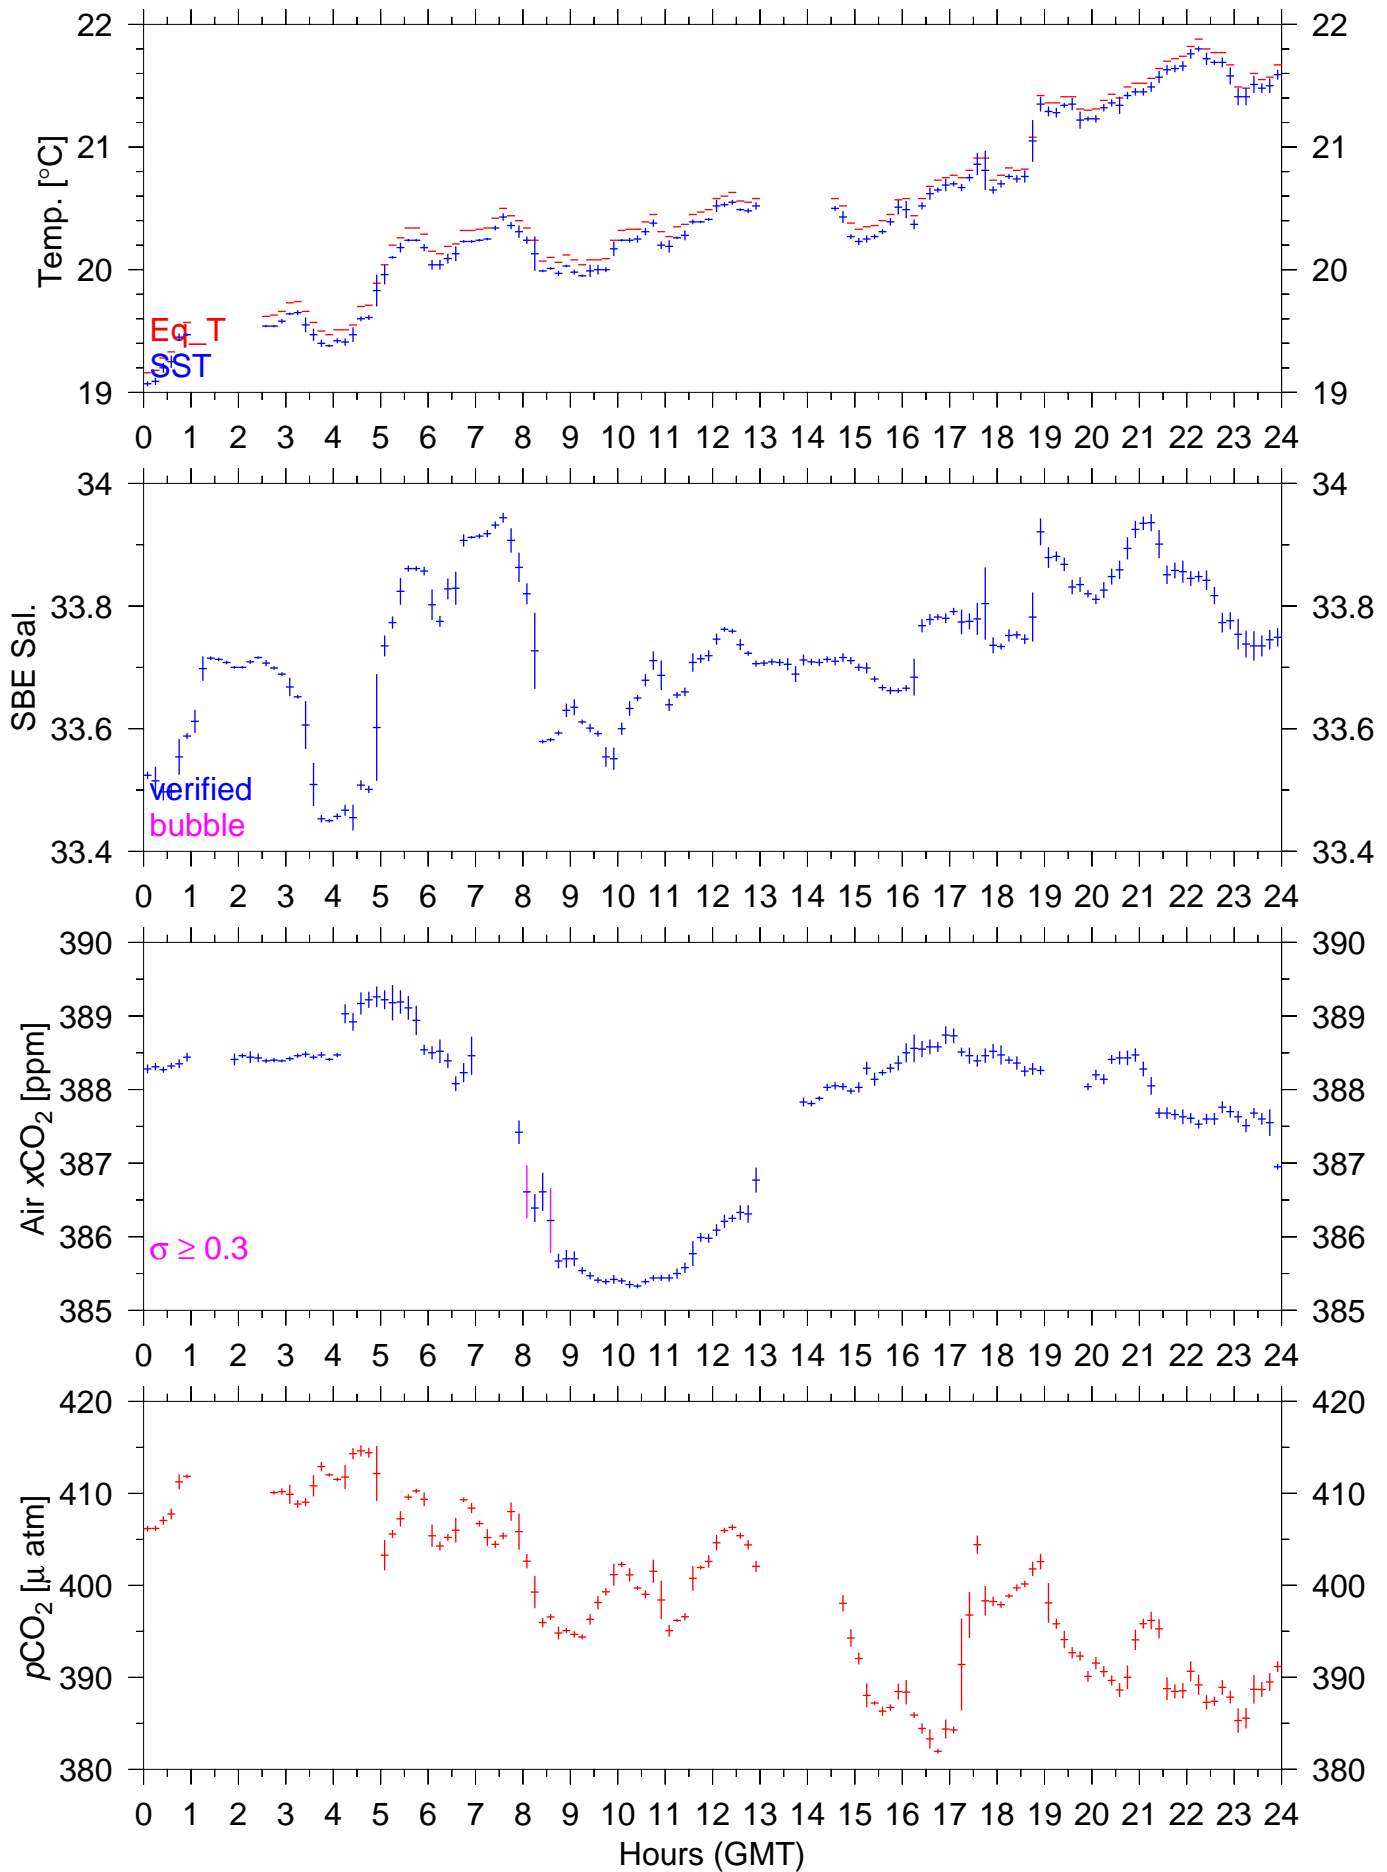

PX136W : July 21, 2010 : 10min. mean

PX136W : July 22, 2010 : 10min. mean

PX136W : July 23, 2010 : 10min. mean

PX136W : July 24, 2010 : 10min. mean

PX136W : July 25, 2010 : 10min. mean

PX136W : July 26, 2010 : 10min. mean

PX136W : July 27, 2010 : 10min. mean

PX136W : July 29, 2010 : 10min. mean

PX136W : July 30, 2010 : 10min. mean

PX136W : July 31, 2010 : 10min. mean

PX136W : August 01, 2010 : 10min. mean

PX136W : August 02, 2010 : 10min. mean