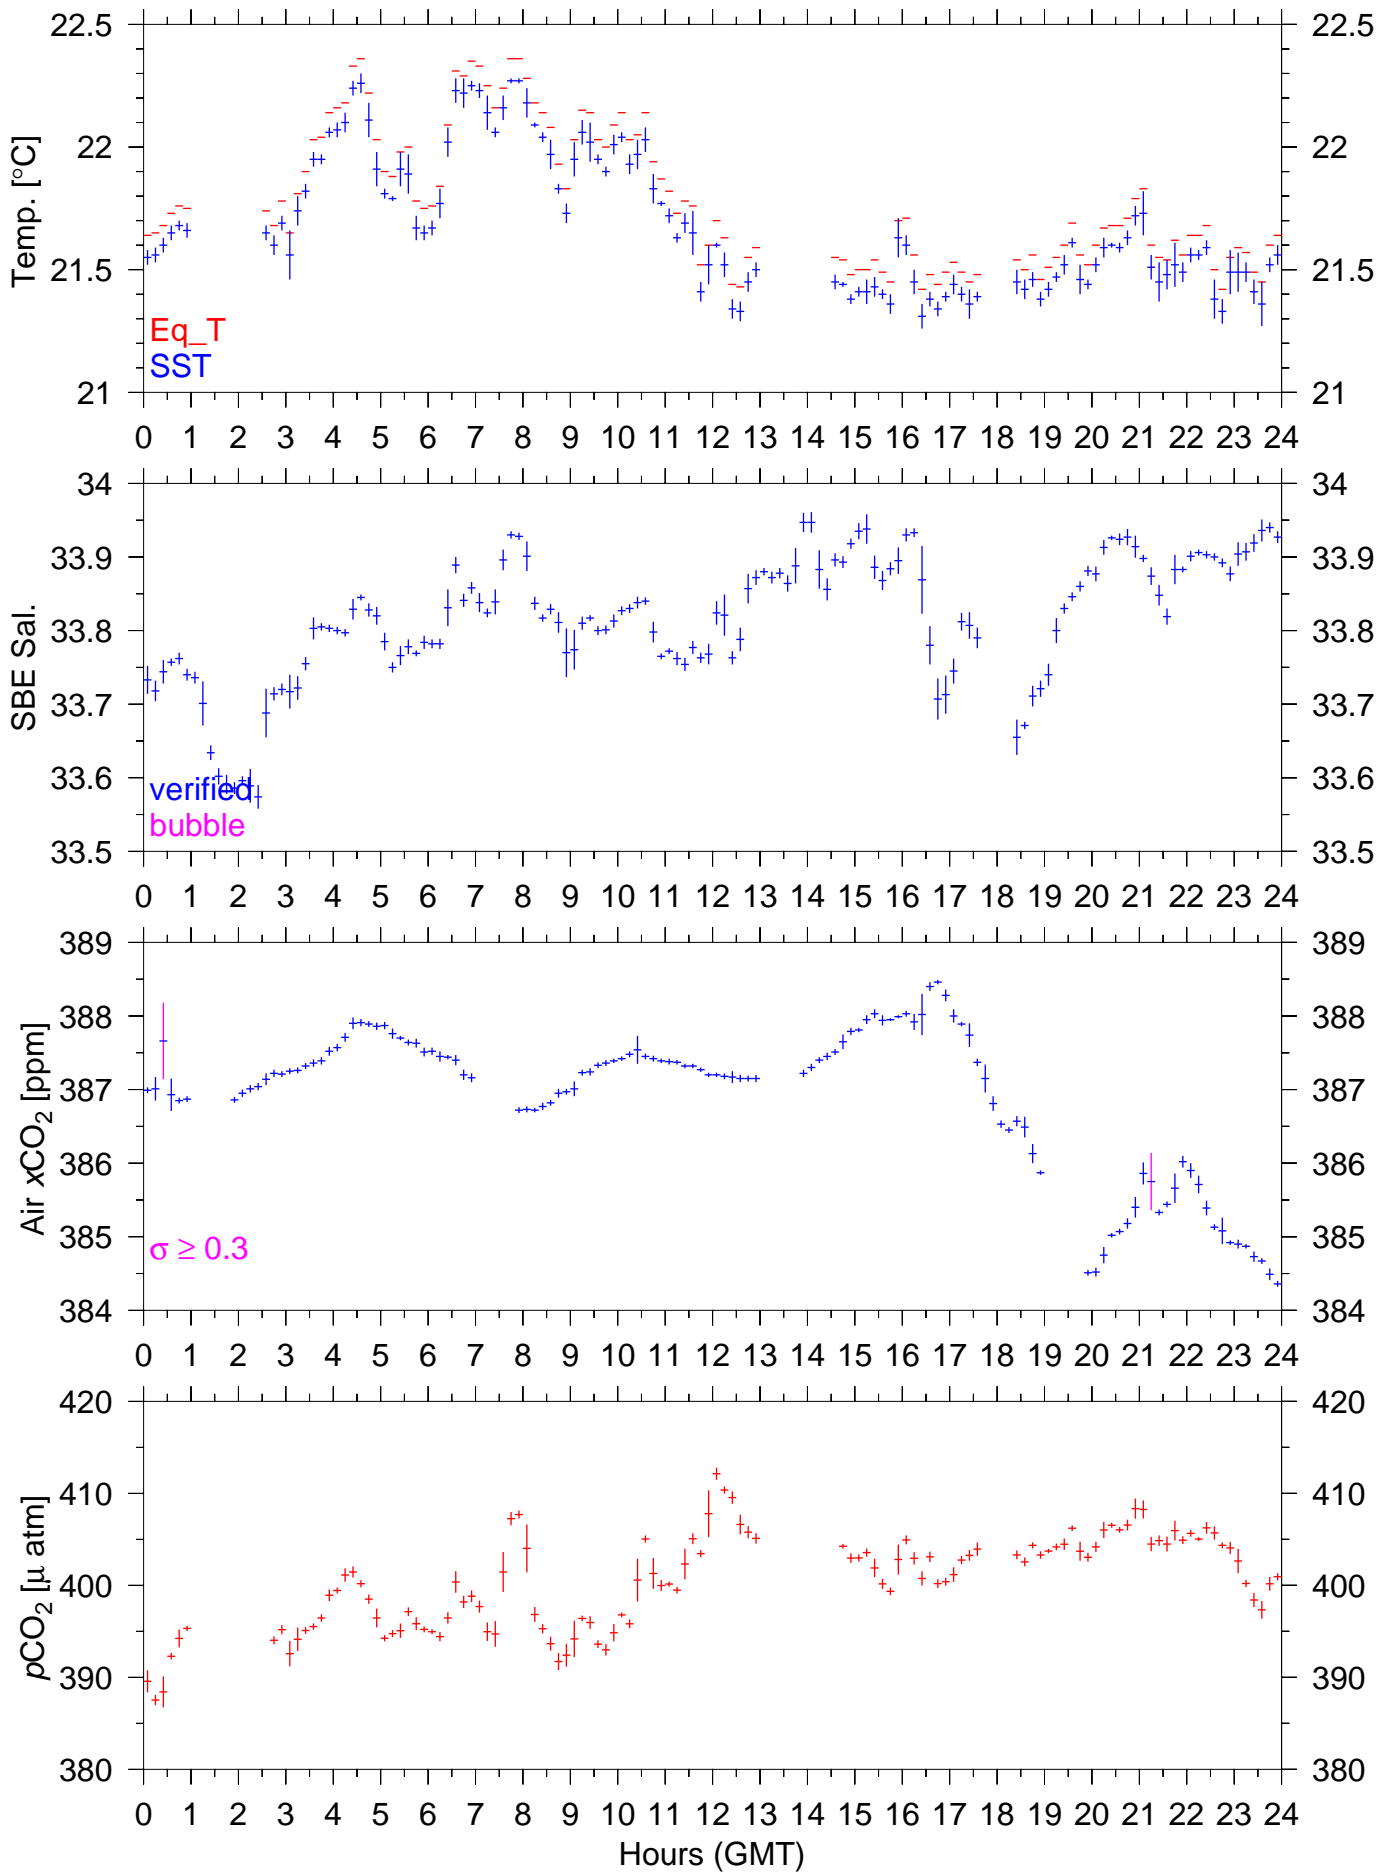

PX136W : July 21, 2010 : 10min. mean

PX136W : July 22, 2010 : 10min. mean

PX136W : July 23, 2010 : 10min. mean

PX136W : July 24, 2010 : 10min. mean

PX136W : July 25, 2010 : 10min. mean

PX136W : July 26, 2010 : 10min. mean

PX136W : July 27, 2010 : 10min. mean

PX136W : July 29, 2010 : 10min. mean

PX136W : July 30, 2010 : 10min. mean

PX136W : July 31, 2010 : 10min. mean

PX136W : August 01, 2010 : 10min. mean

PX136W : August 02, 2010 : 10min. mean