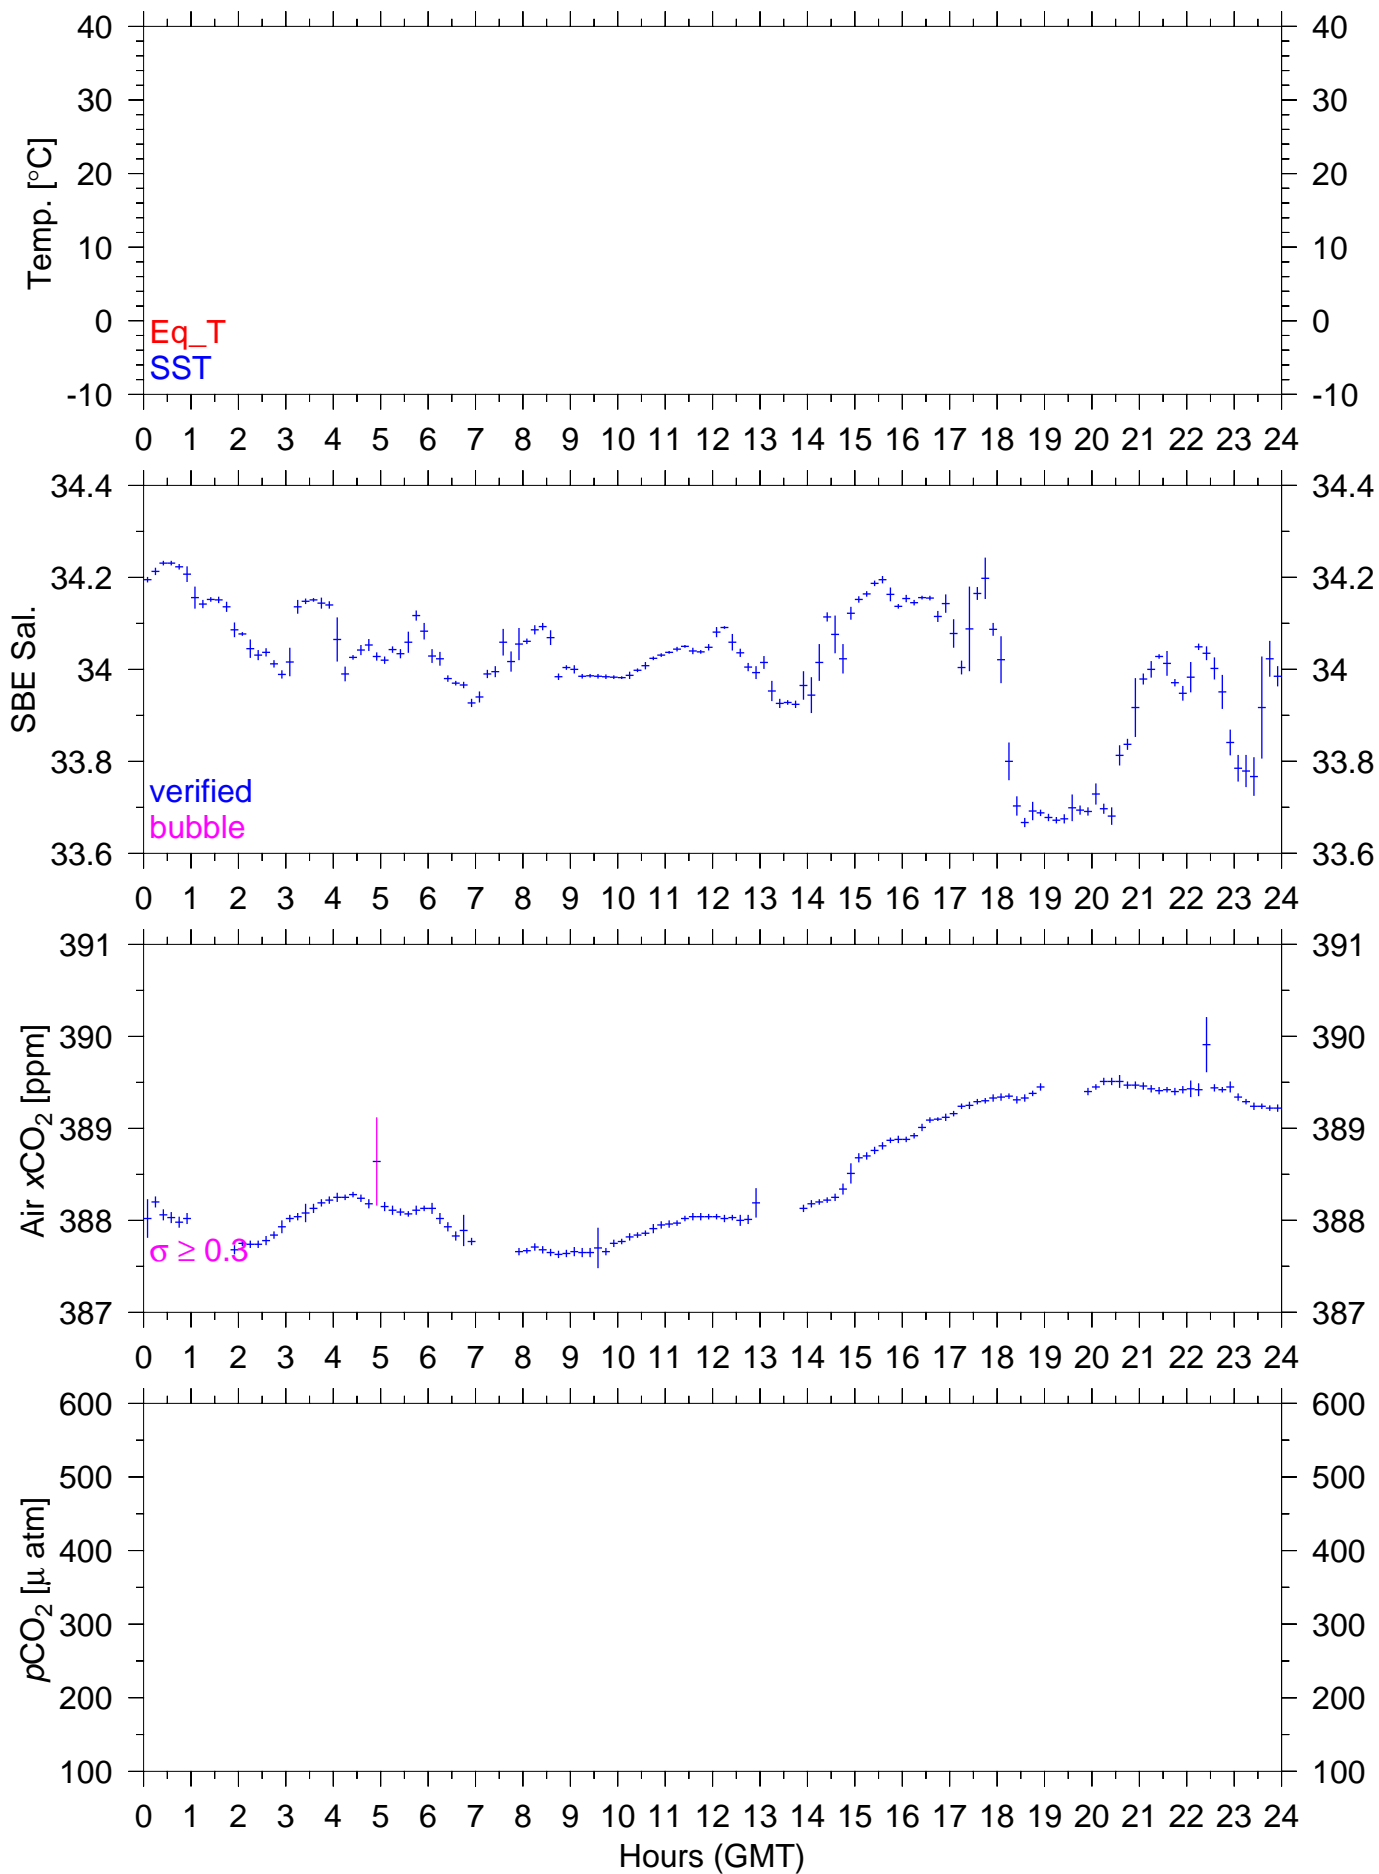

PX136W : July 21, 2010 : 10min. mean

PX136W : July 22, 2010 : 10min. mean

PX136W : July 23, 2010 : 10min. mean

PX136W : July 24, 2010 : 10min. mean

PX136W : July 25, 2010 : 10min. mean

PX136W : July 26, 2010 : 10min. mean

PX136W : July 27, 2010 : 10min. mean

PX136W : July 29, 2010 : 10min. mean

PX136W : July 30, 2010 : 10min. mean

PX136W : July 31, 2010 : 10min. mean

PX136W : August 01, 2010 : 10min. mean

PX136W : August 02, 2010 : 10min. mean