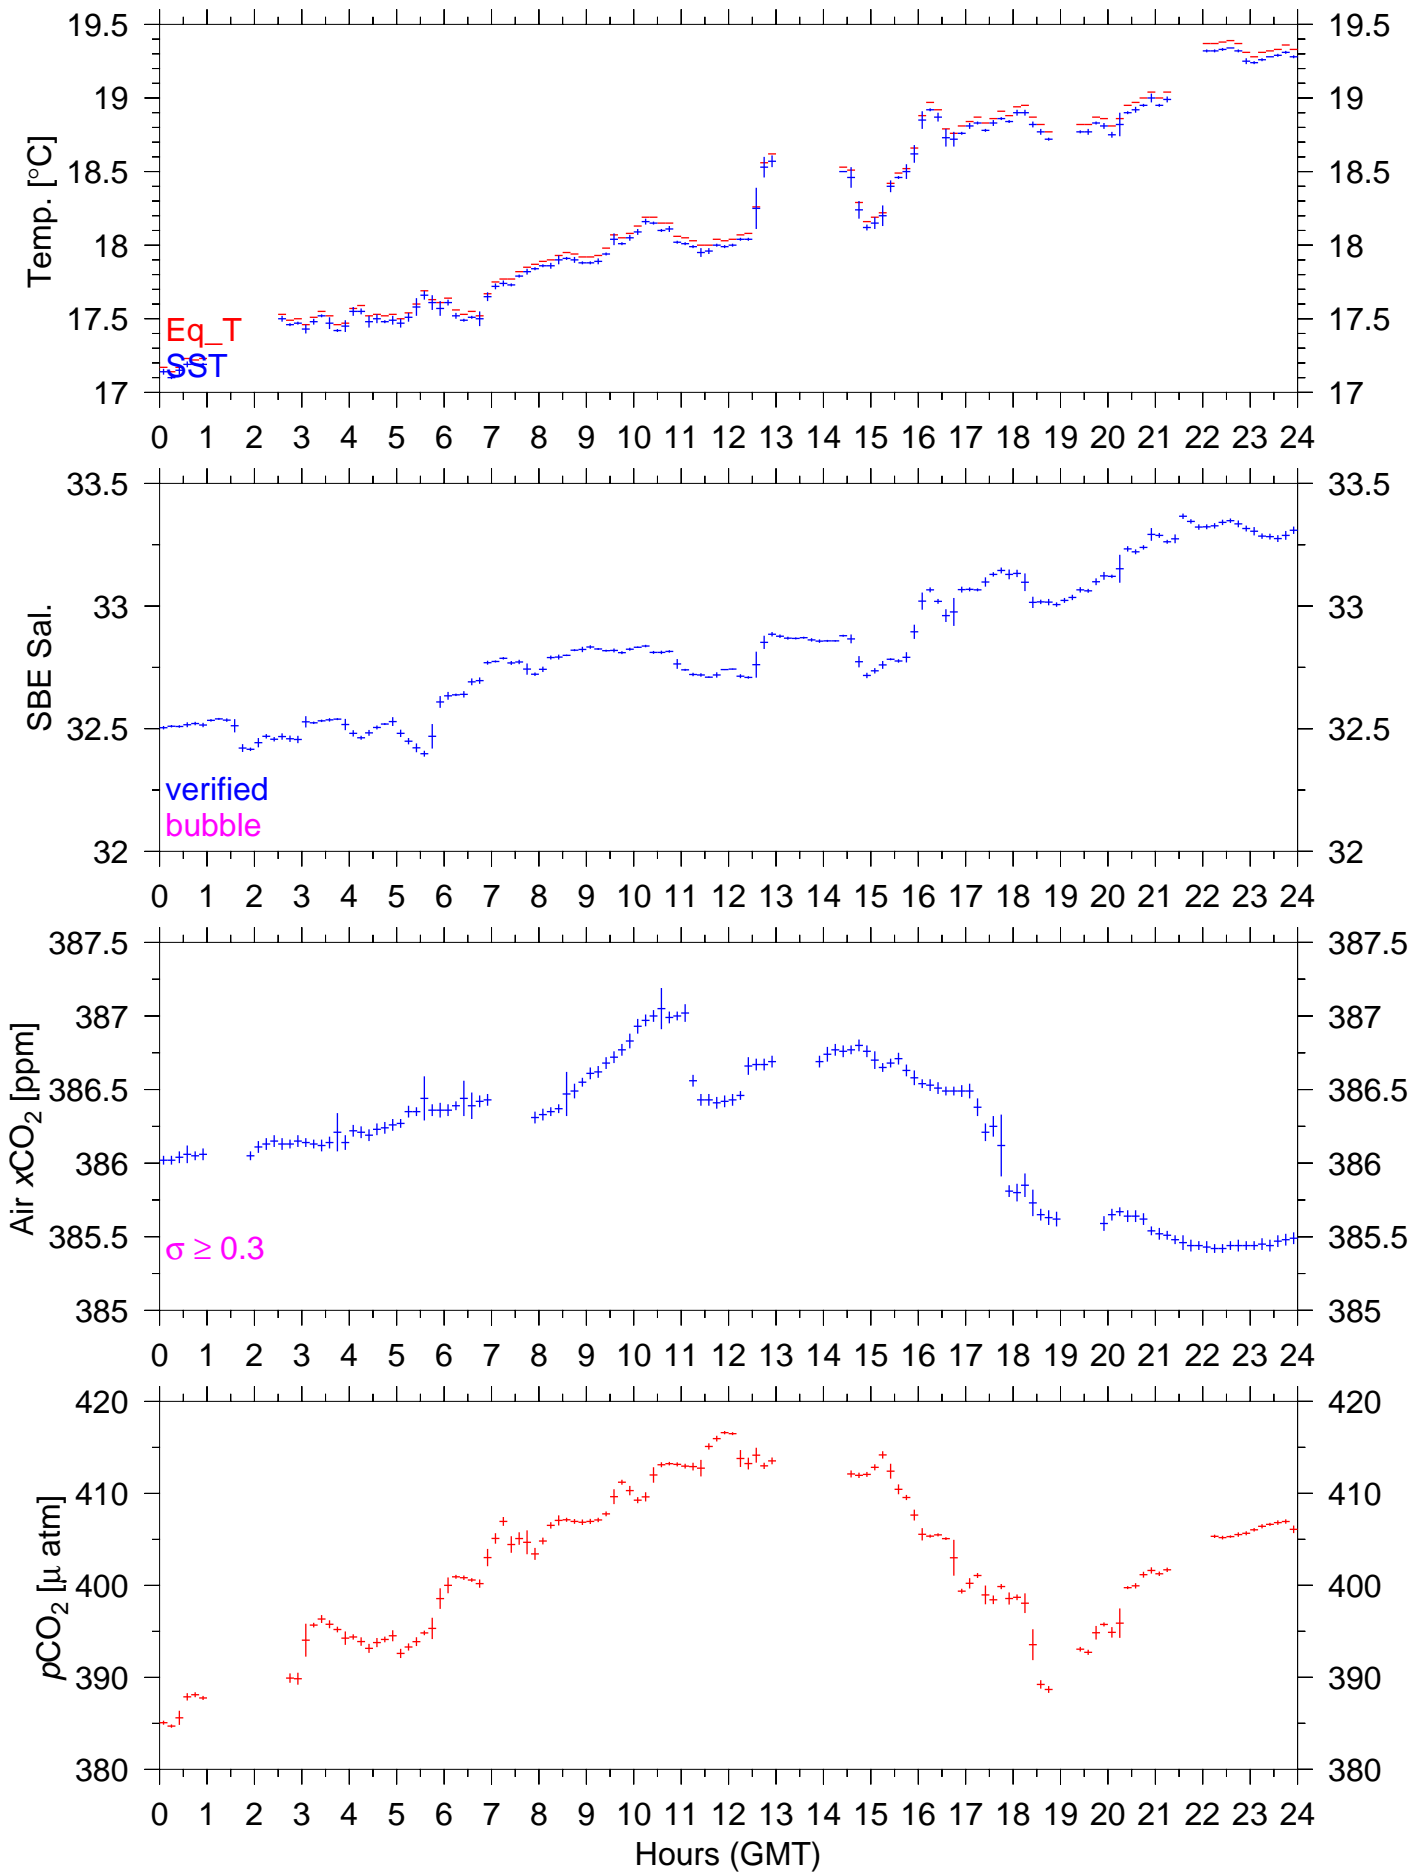

PX138W : September 29, 2010 : 10min. mean

PX138W : September 30, 2010 : 10min. mean

PX138W : October 01, 2010 : 10min. mean

PX138W : October 02, 2010 : 10min. mean

PX138W : October 03, 2010 : 10min. mean

PX138W : October 04, 2010 : 10min. mean

PX138W : October 05, 2010 : 10min. mean

PX138W : October 06, 2010 : 10min. mean

PX138W : October 07, 2010 : 10min. mean

PX138W : October 08, 2010 : 10min. mean

PX138W : October 09, 2010 : 10min. mean

PX138W : October 10, 2010 : 10min. mean

PX138W : October 11, 2010 : 10min. mean

PX138W : October 12, 2010 : 10min. mean