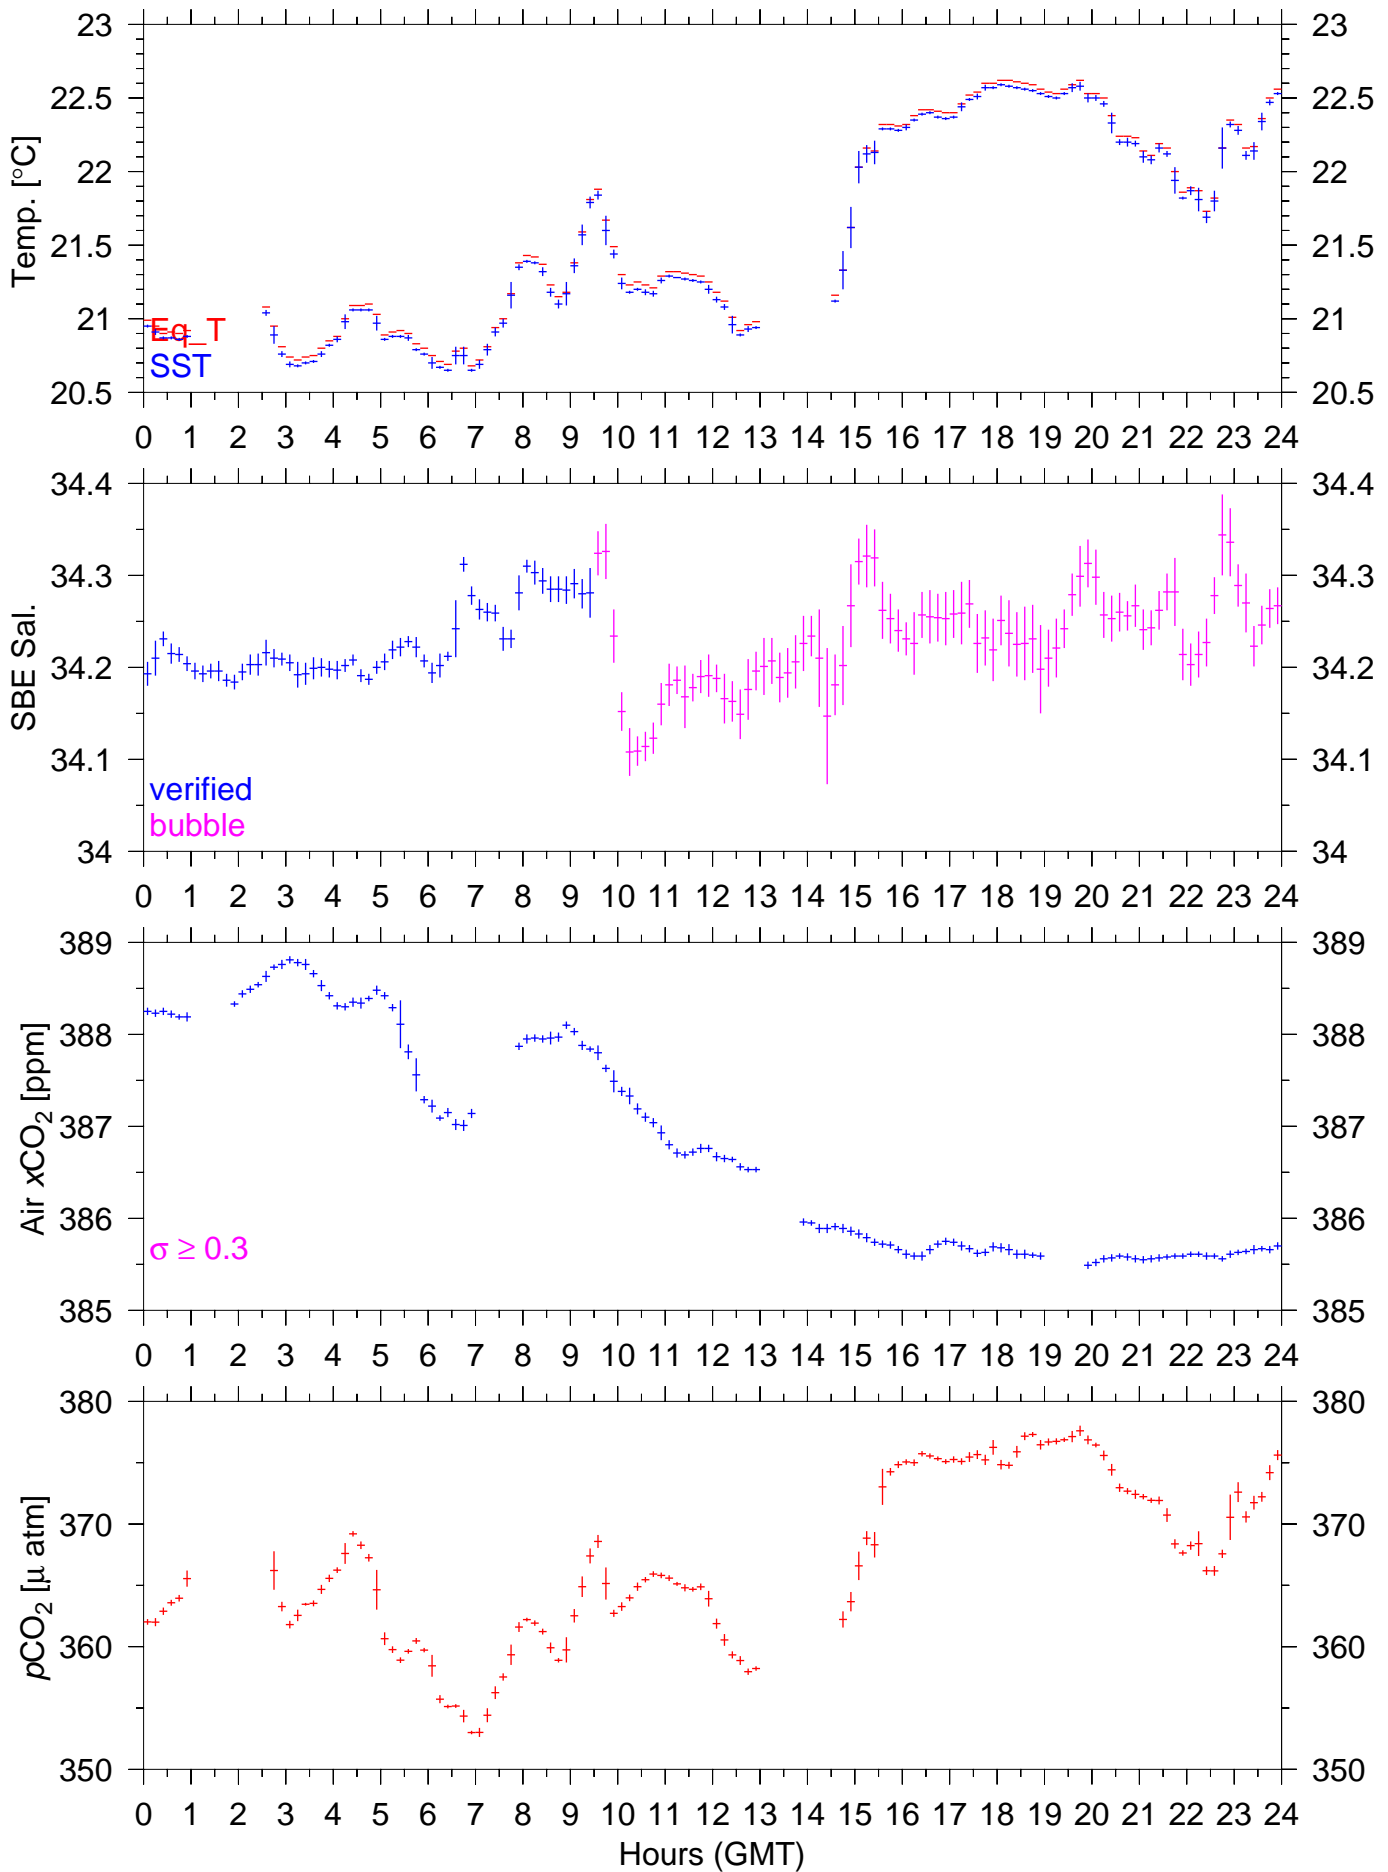

PX138W : September 29, 2010 : 10min. mean

PX138W : September 30, 2010 : 10min. mean

PX138W : October 01, 2010 : 10min. mean

PX138W : October 02, 2010 : 10min. mean

PX138W : October 03, 2010 : 10min. mean

PX138W : October 04, 2010 : 10min. mean

PX138W : October 05, 2010 : 10min. mean

PX138W : October 06, 2010 : 10min. mean

PX138W : October 07, 2010 : 10min. mean

PX138W : October 08, 2010 : 10min. mean

PX138W : October 09, 2010 : 10min. mean

PX138W : October 10, 2010 : 10min. mean

PX138W : October 11, 2010 : 10min. mean

PX138W : October 12, 2010 : 10min. mean