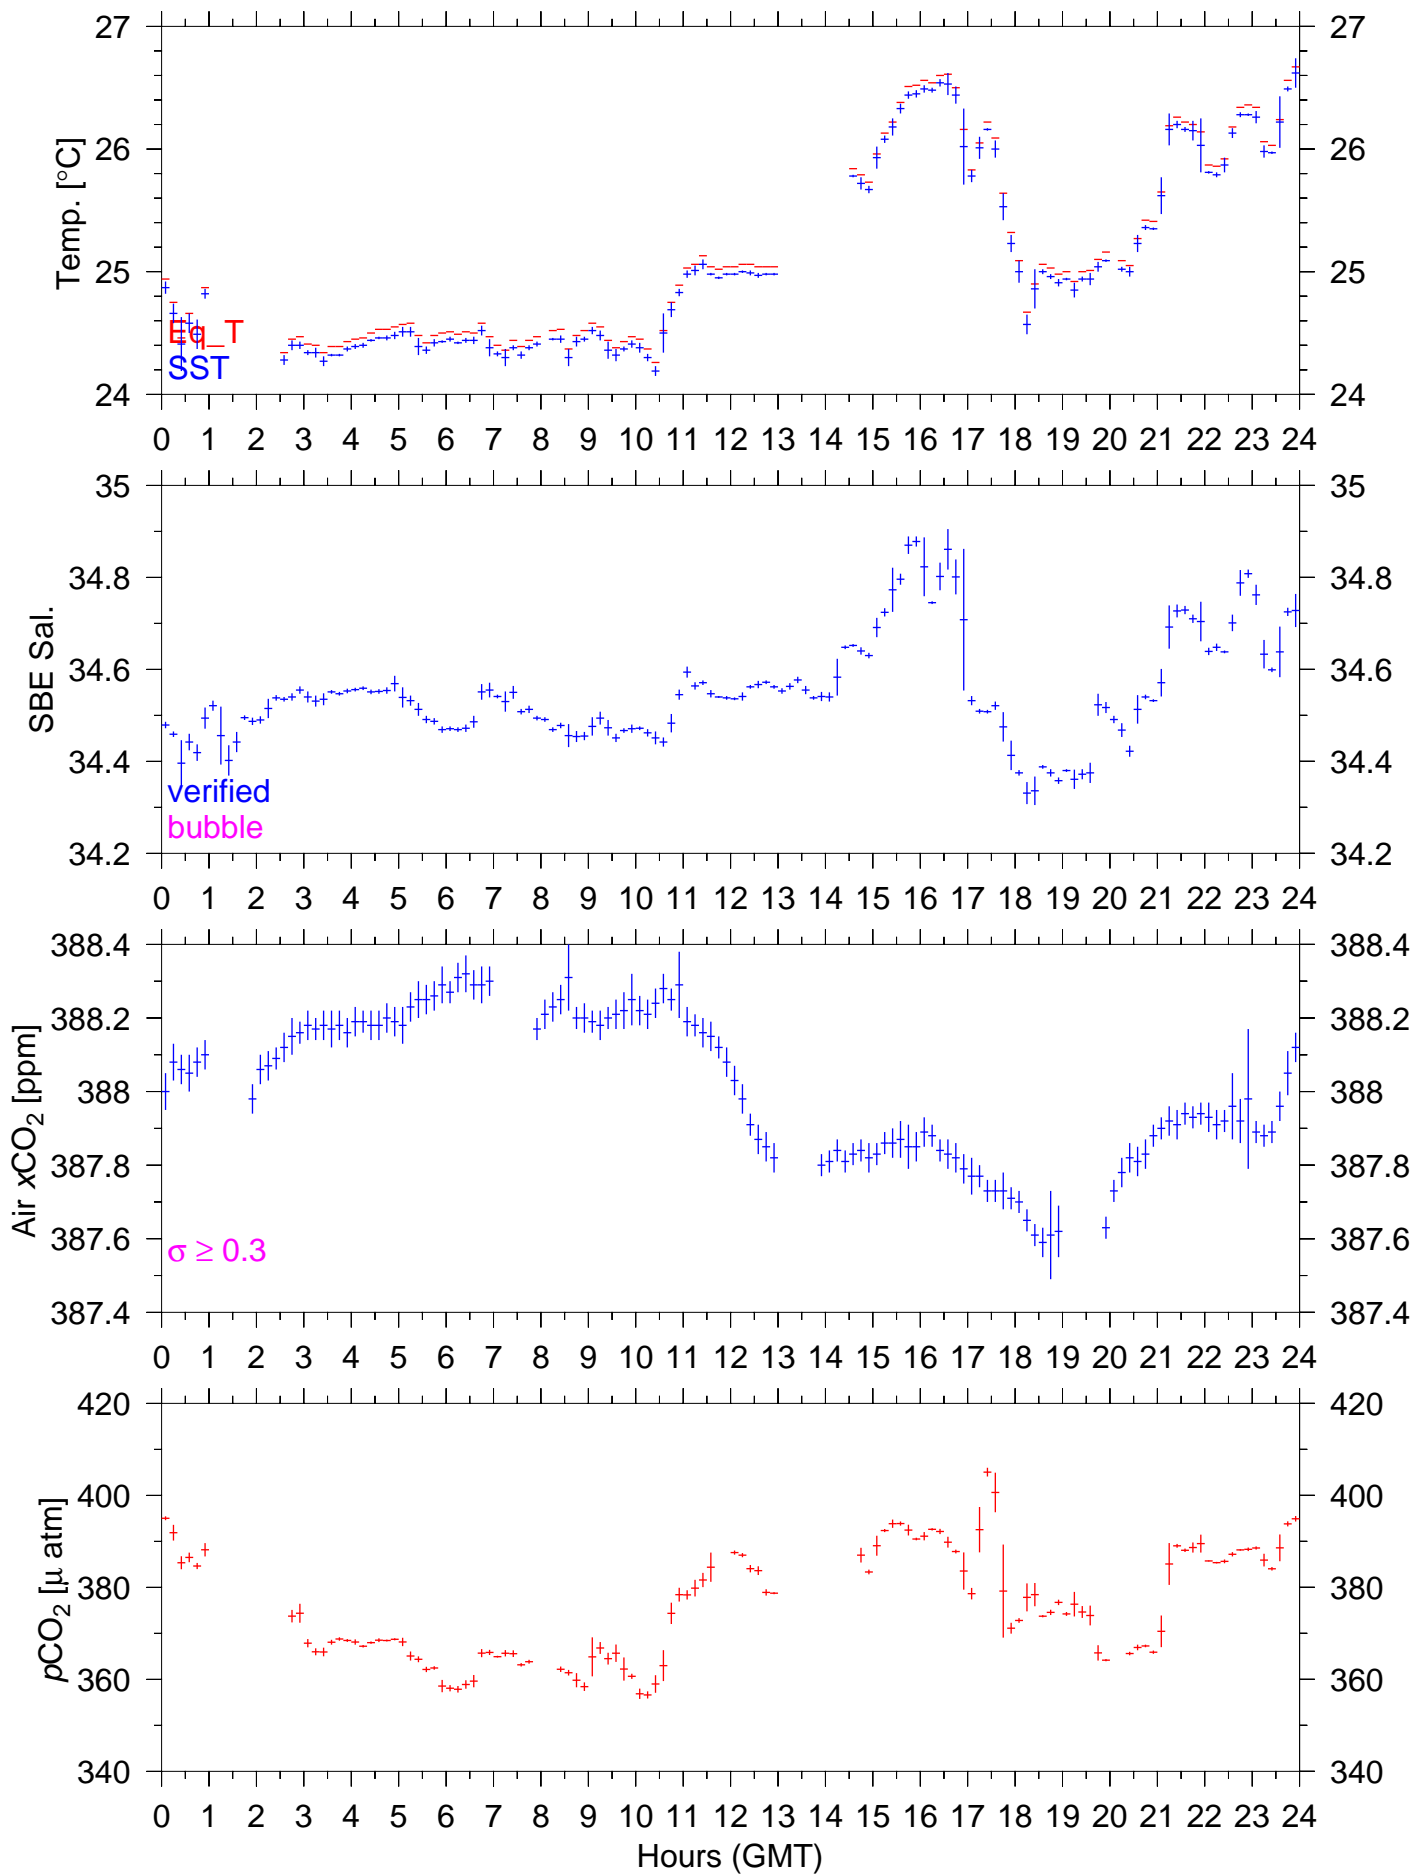

PX138W : September 29, 2010 : 10min. mean

PX138W : September 30, 2010 : 10min. mean

PX138W : October 01, 2010 : 10min. mean

PX138W : October 02, 2010 : 10min. mean

PX138W : October 03, 2010 : 10min. mean

PX138W : October 04, 2010 : 10min. mean

PX138W : October 05, 2010 : 10min. mean

PX138W : October 06, 2010 : 10min. mean

PX138W : October 07, 2010 : 10min. mean

PX138W : October 08, 2010 : 10min. mean

PX138W : October 09, 2010 : 10min. mean

PX138W : October 10, 2010 : 10min. mean

PX138W : October 11, 2010 : 10min. mean

PX138W : October 12, 2010 : 10min. mean