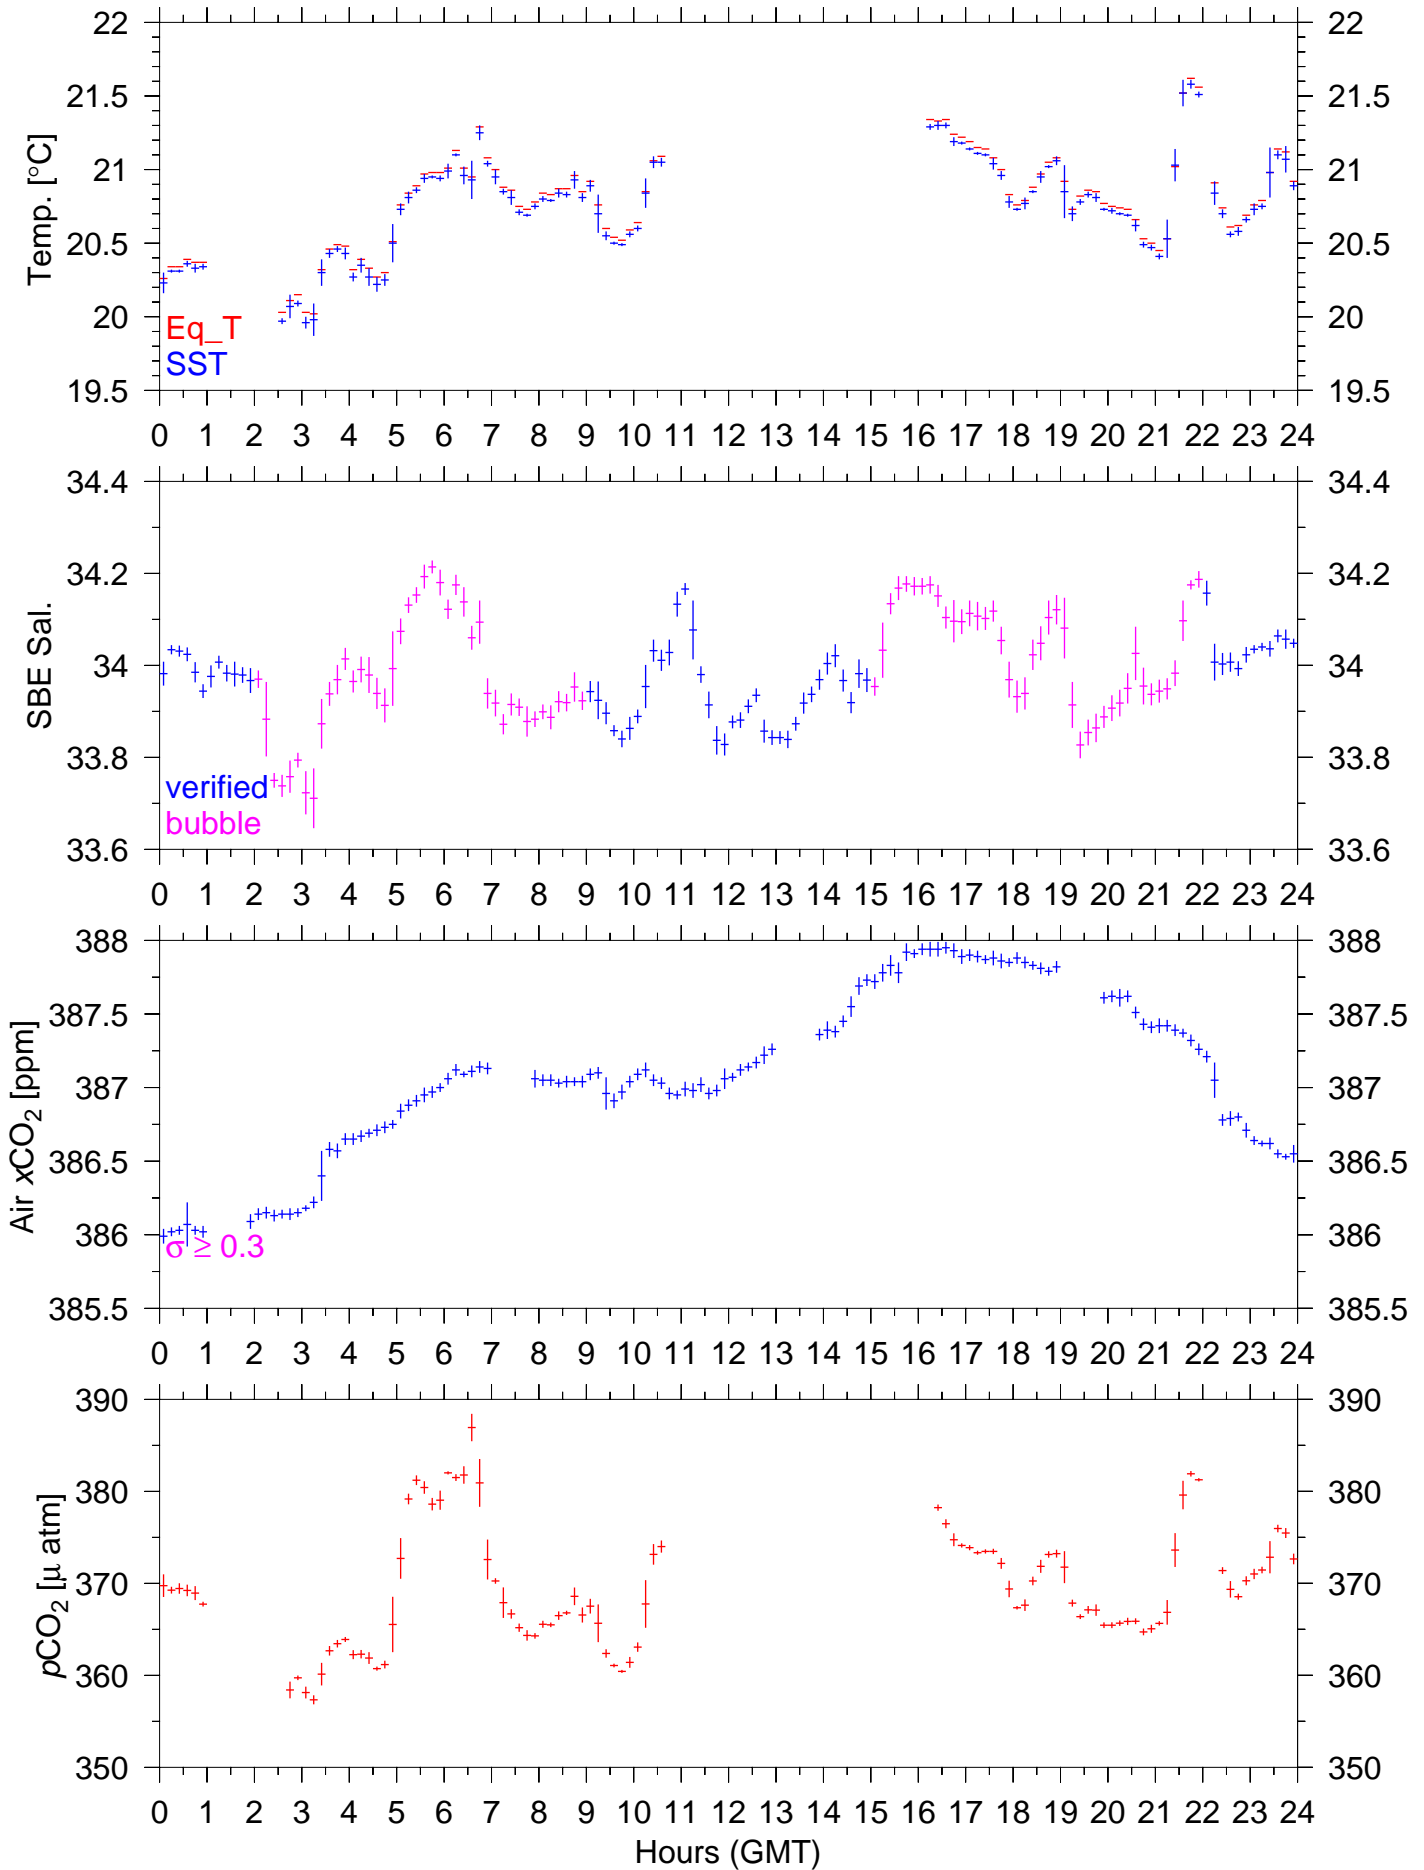

PX138W : September 29, 2010 : 10min. mean

PX138W : September 30, 2010 : 10min. mean

PX138W : October 01, 2010 : 10min. mean

PX138W : October 02, 2010 : 10min. mean

PX138W : October 03, 2010 : 10min. mean

PX138W : October 04, 2010 : 10min. mean

PX138W : October 05, 2010 : 10min. mean

PX138W : October 06, 2010 : 10min. mean

PX138W : October 07, 2010 : 10min. mean

PX138W : October 08, 2010 : 10min. mean

PX138W : October 09, 2010 : 10min. mean

PX138W : October 10, 2010 : 10min. mean

PX138W : October 11, 2010 : 10min. mean

PX138W : October 12, 2010 : 10min. mean