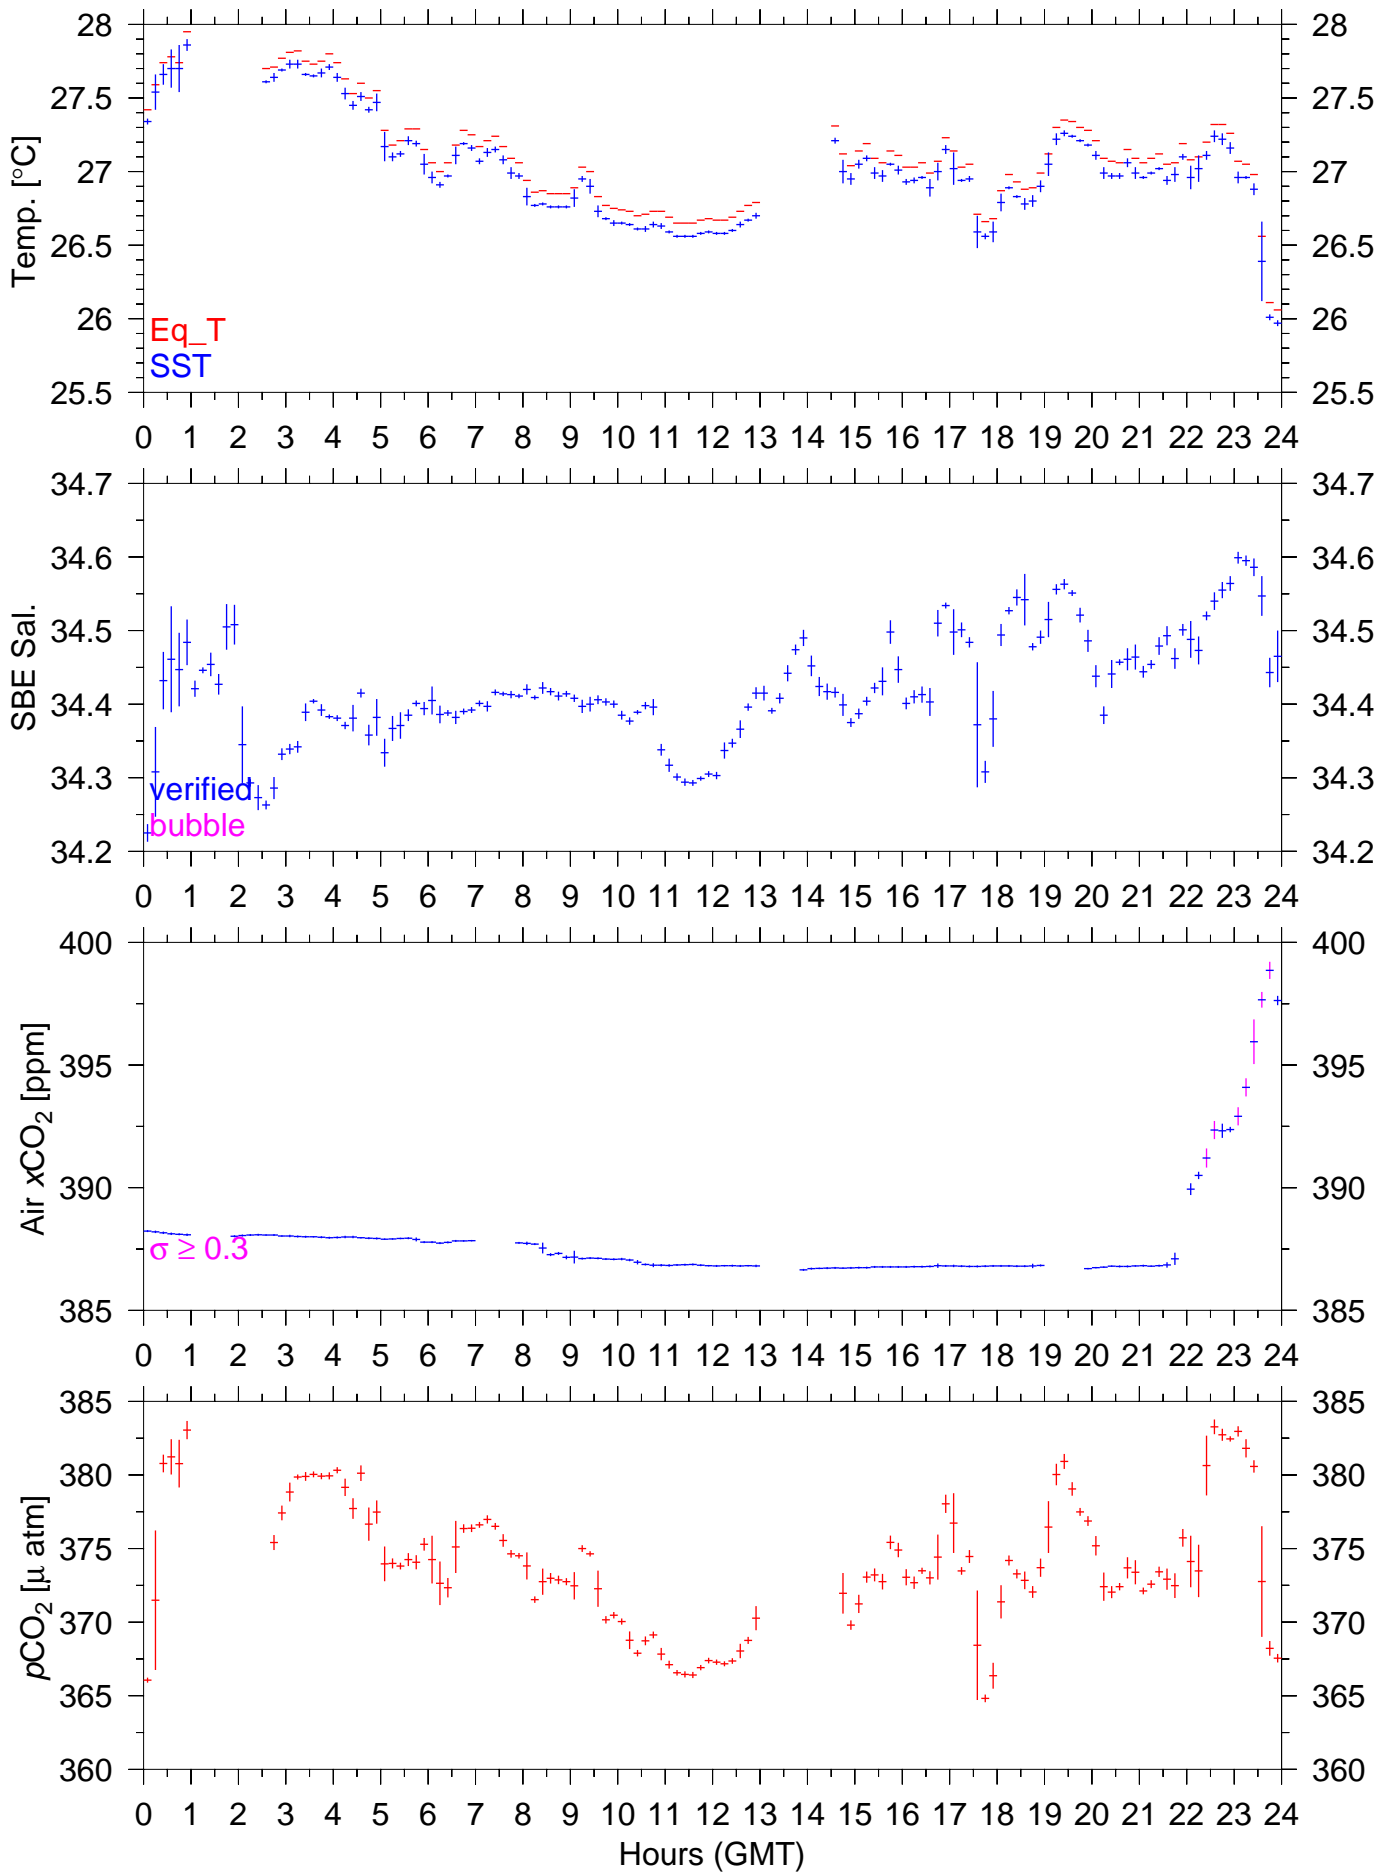

PX138W : September 29, 2010 : 10min. mean

PX138W : September 30, 2010 : 10min. mean

PX138W : October 01, 2010 : 10min. mean

PX138W : October 02, 2010 : 10min. mean

PX138W : October 03, 2010 : 10min. mean

PX138W : October 04, 2010 : 10min. mean

PX138W : October 05, 2010 : 10min. mean

PX138W : October 06, 2010 : 10min. mean

PX138W : October 07, 2010 : 10min. mean

PX138W : October 08, 2010 : 10min. mean

PX138W : October 09, 2010 : 10min. mean

PX138W : October 10, 2010 : 10min. mean

PX138W : October 11, 2010 : 10min. mean

PX138W : October 12, 2010 : 10min. mean