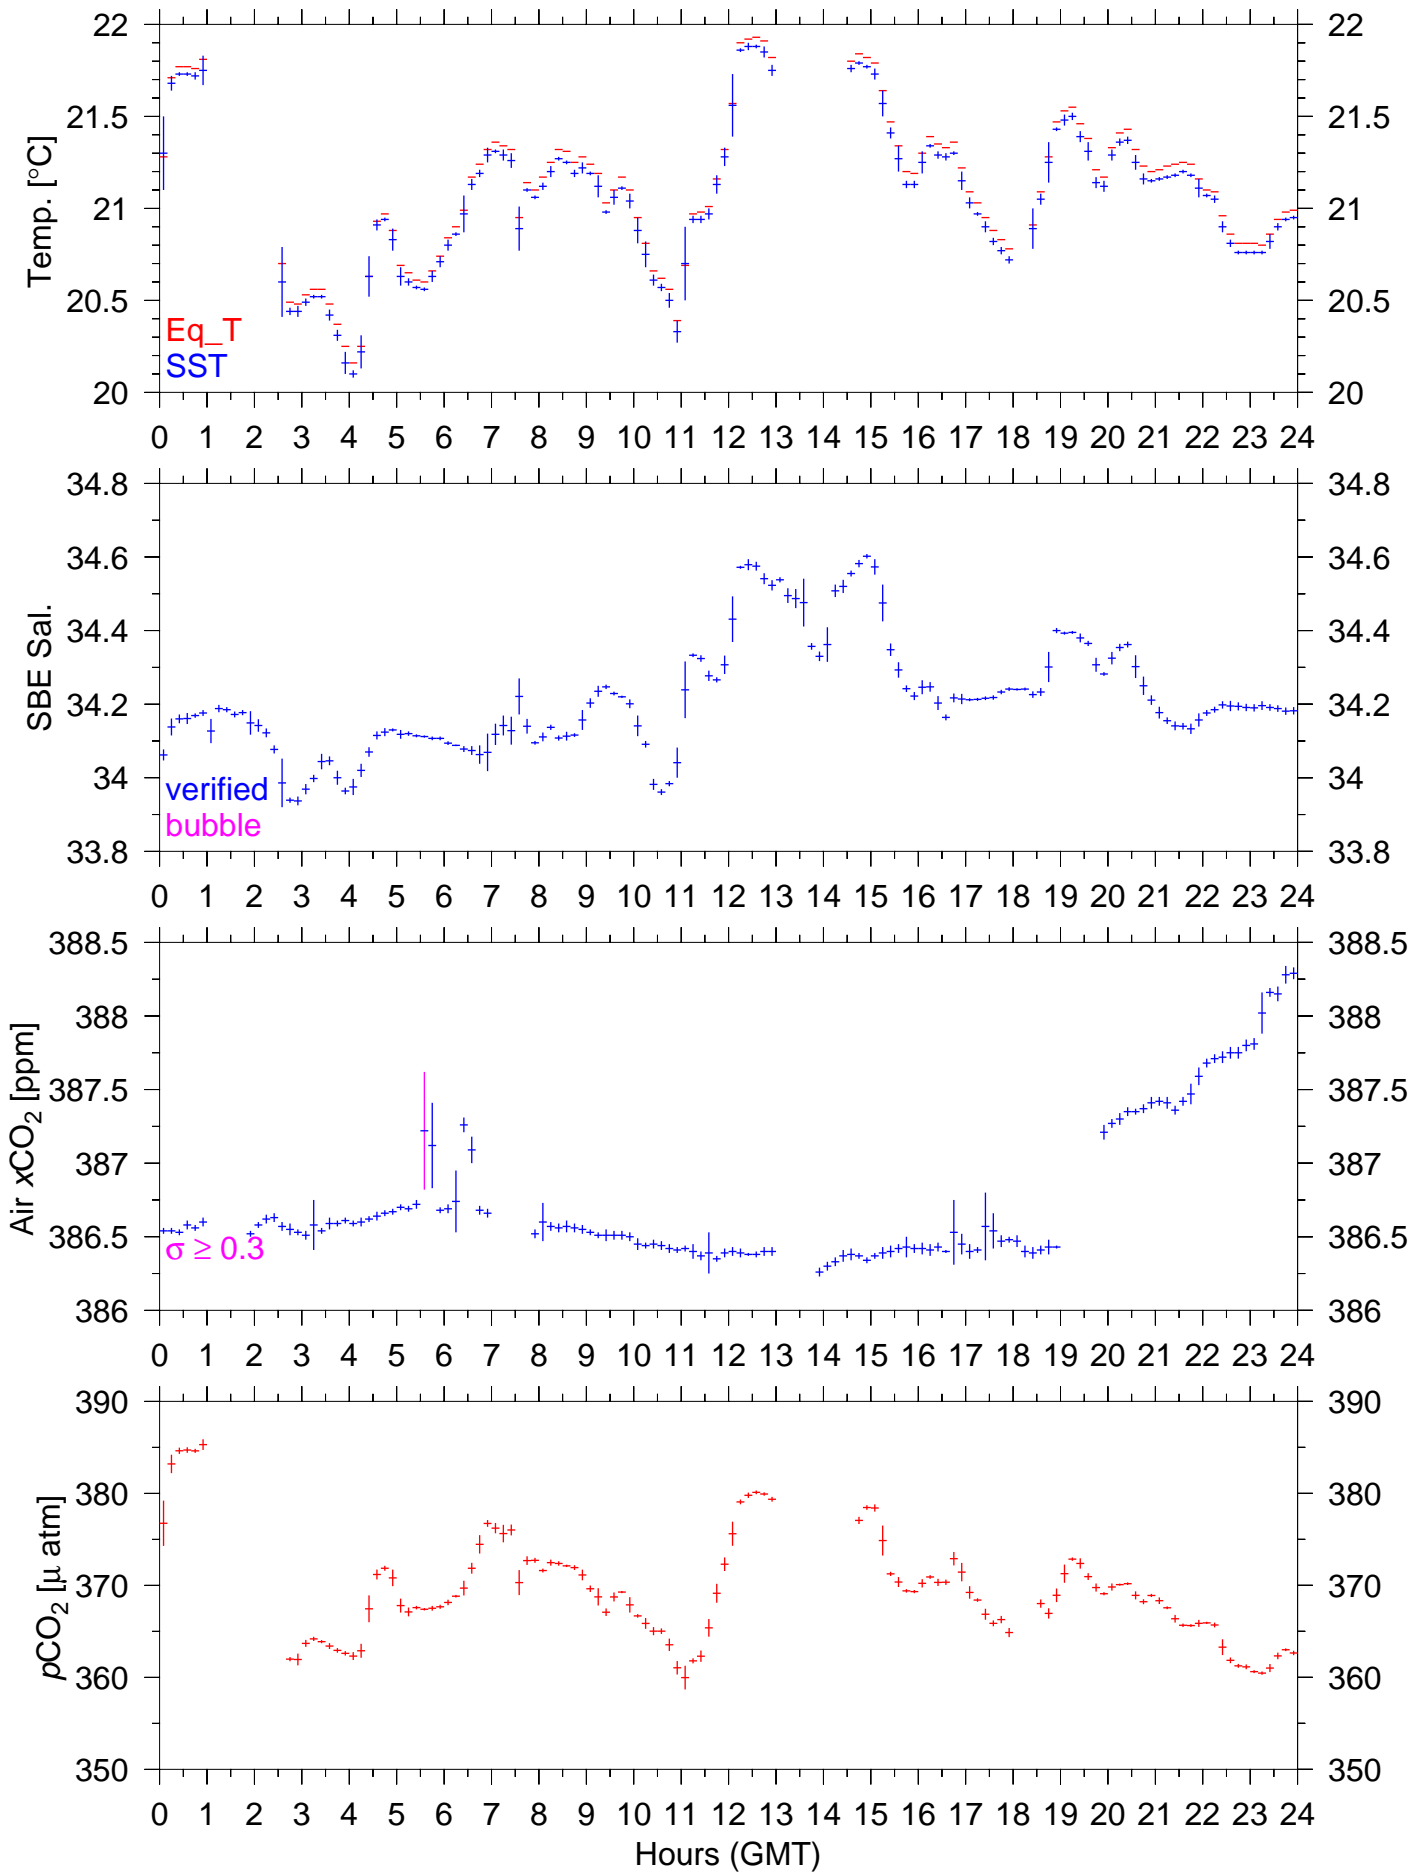

PX138W : September 29, 2010 : 10min. mean

PX138W : September 30, 2010 : 10min. mean

PX138W : October 01, 2010 : 10min. mean

PX138W : October 02, 2010 : 10min. mean

PX138W : October 03, 2010 : 10min. mean

PX138W : October 04, 2010 : 10min. mean

PX138W : October 05, 2010 : 10min. mean

PX138W : October 06, 2010 : 10min. mean

PX138W : October 07, 2010 : 10min. mean

PX138W : October 08, 2010 : 10min. mean

PX138W : October 09, 2010 : 10min. mean

PX138W : October 10, 2010 : 10min. mean

PX138W : October 11, 2010 : 10min. mean

PX138W : October 12, 2010 : 10min. mean