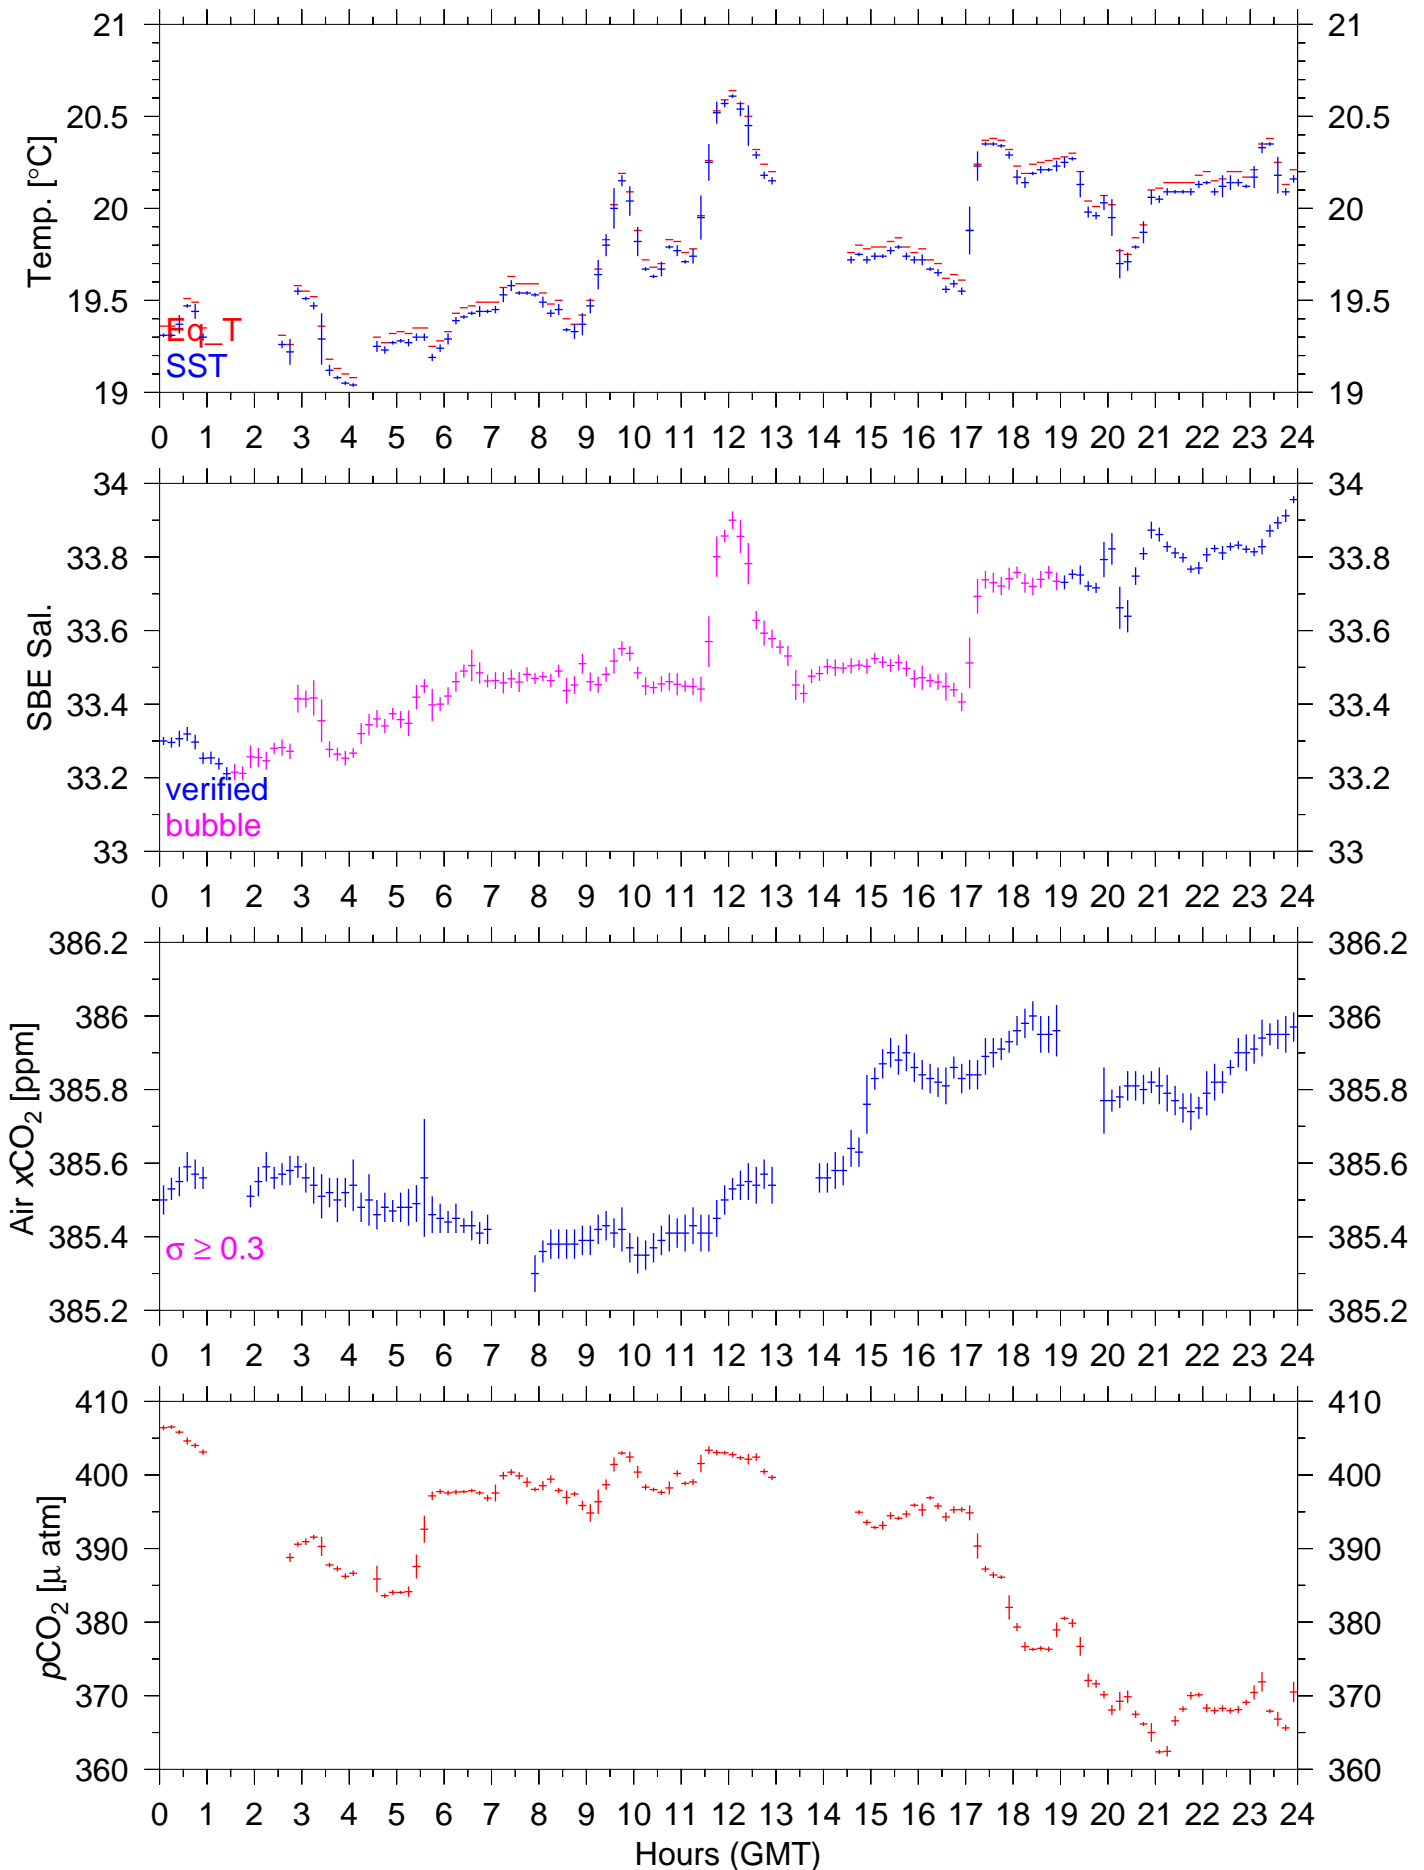

PX138W : September 29, 2010 : 10min. mean

PX138W : September 30, 2010 : 10min. mean

PX138W : October 01, 2010 : 10min. mean

PX138W : October 02, 2010 : 10min. mean

PX138W : October 03, 2010 : 10min. mean

PX138W : October 04, 2010 : 10min. mean

PX138W : October 05, 2010 : 10min. mean

PX138W : October 06, 2010 : 10min. mean

PX138W : October 07, 2010 : 10min. mean

PX138W : October 08, 2010 : 10min. mean

PX138W : October 09, 2010 : 10min. mean

PX138W : October 10, 2010 : 10min. mean

PX138W : October 11, 2010 : 10min. mean

PX138W : October 12, 2010 : 10min. mean