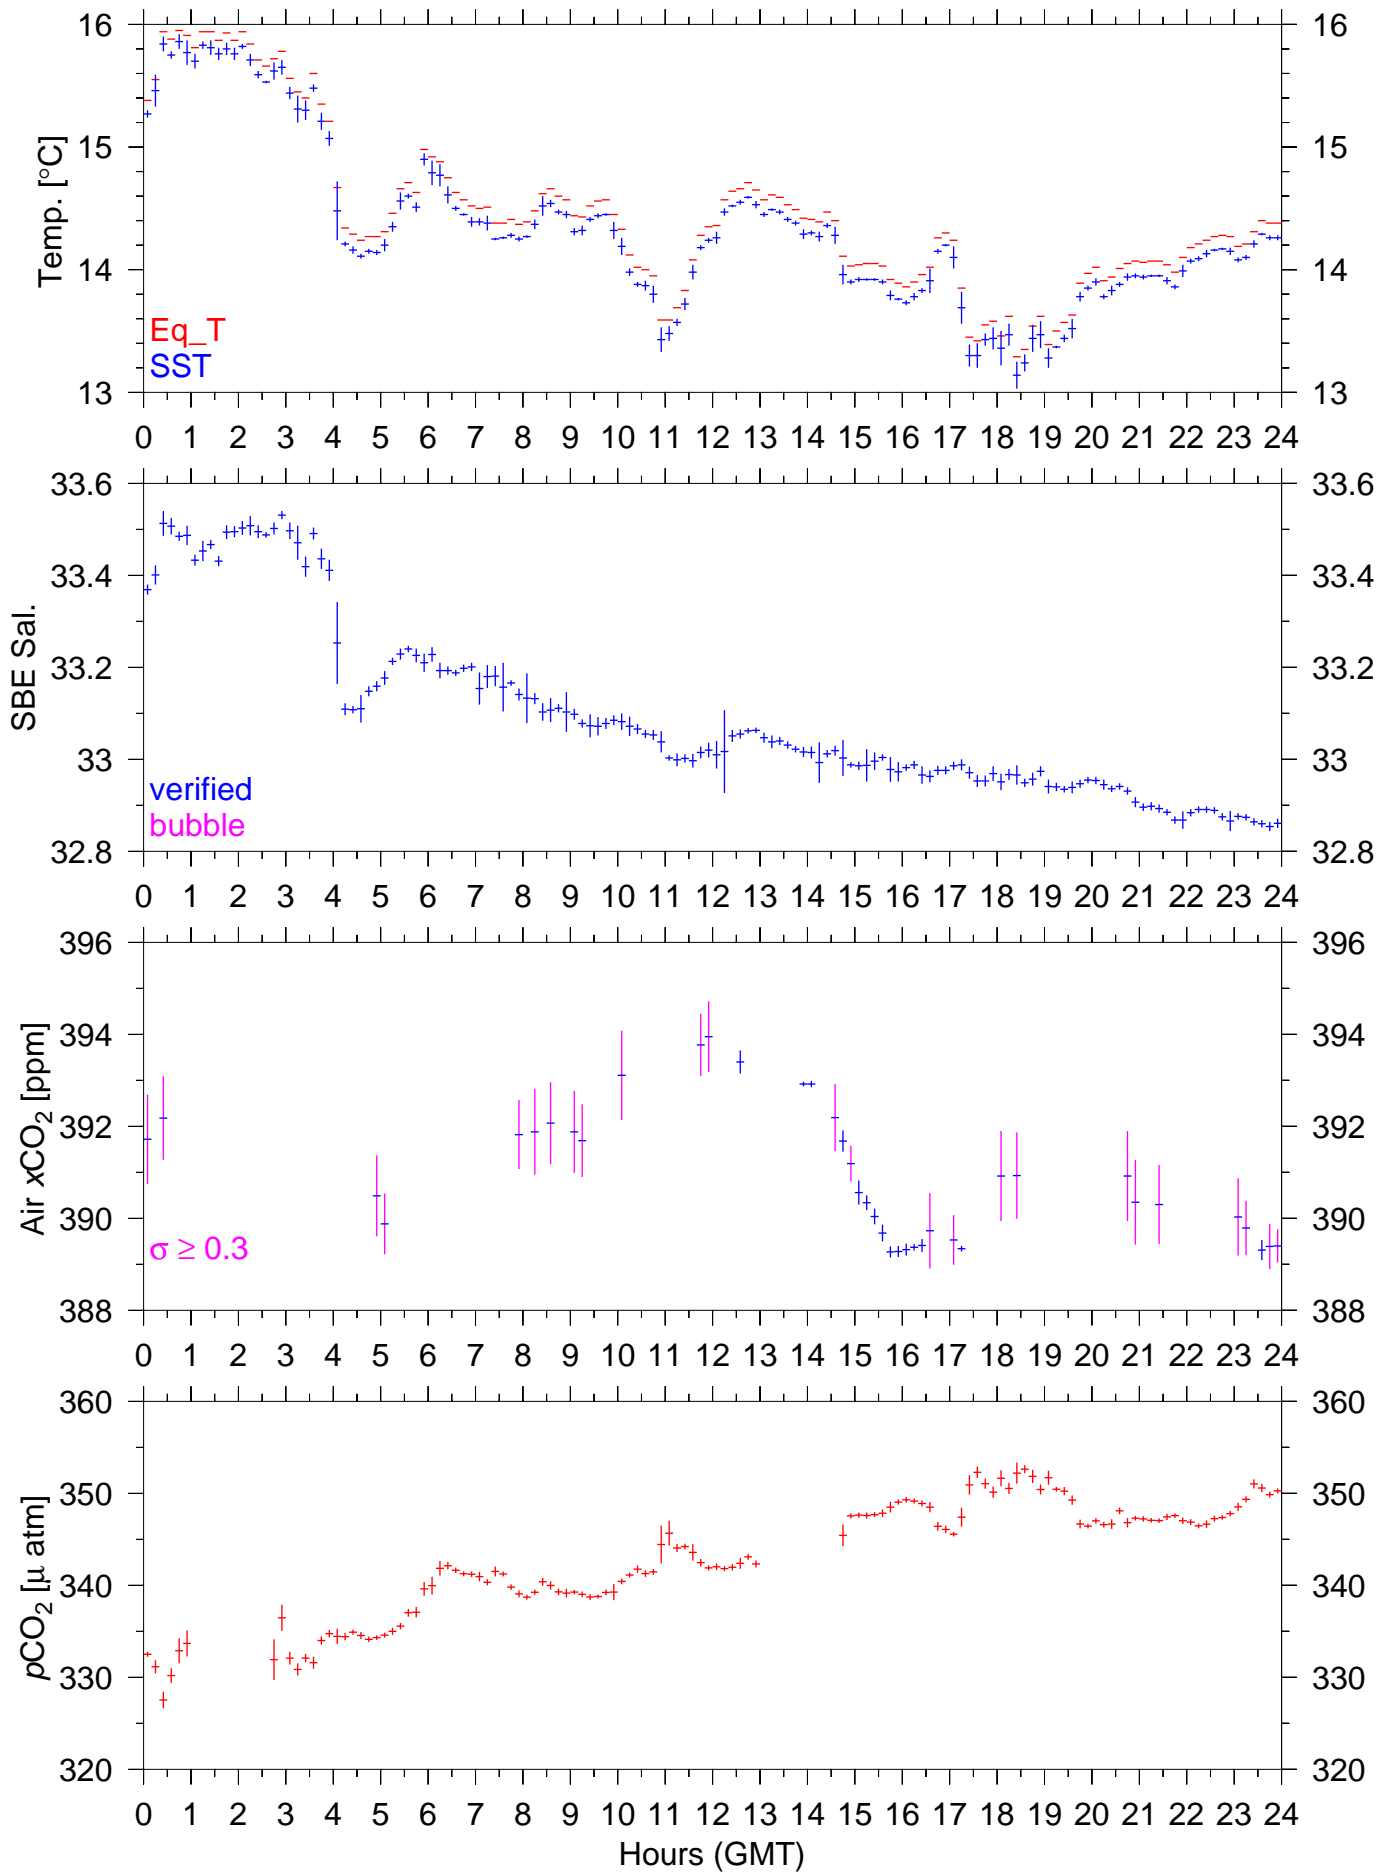

PX139E : October 18, 2010 : 10min. mean

PX139E : October 19, 2010 : 10min. mean

PX139E : October 20, 2010 : 10min. mean

PX139E : October 21, 2010 : 10min. mean

PX139E : October 22, 2010 : 10min. mean

PX139E : October 23, 2010 : 10min. mean

PX139E : October 24, 2010 : 10min. mean

PX139E : October 25, 2010 : 10min. mean

PX139E : October 26, 2010 : 10min. mean

PX139E : October 27, 2010 : 10min. mean

PX139E : October 28, 2010 : 10min. mean

PX139E : October 30, 2010 : 10min. mean

PX139E : October 31, 2010 : 10min. mean