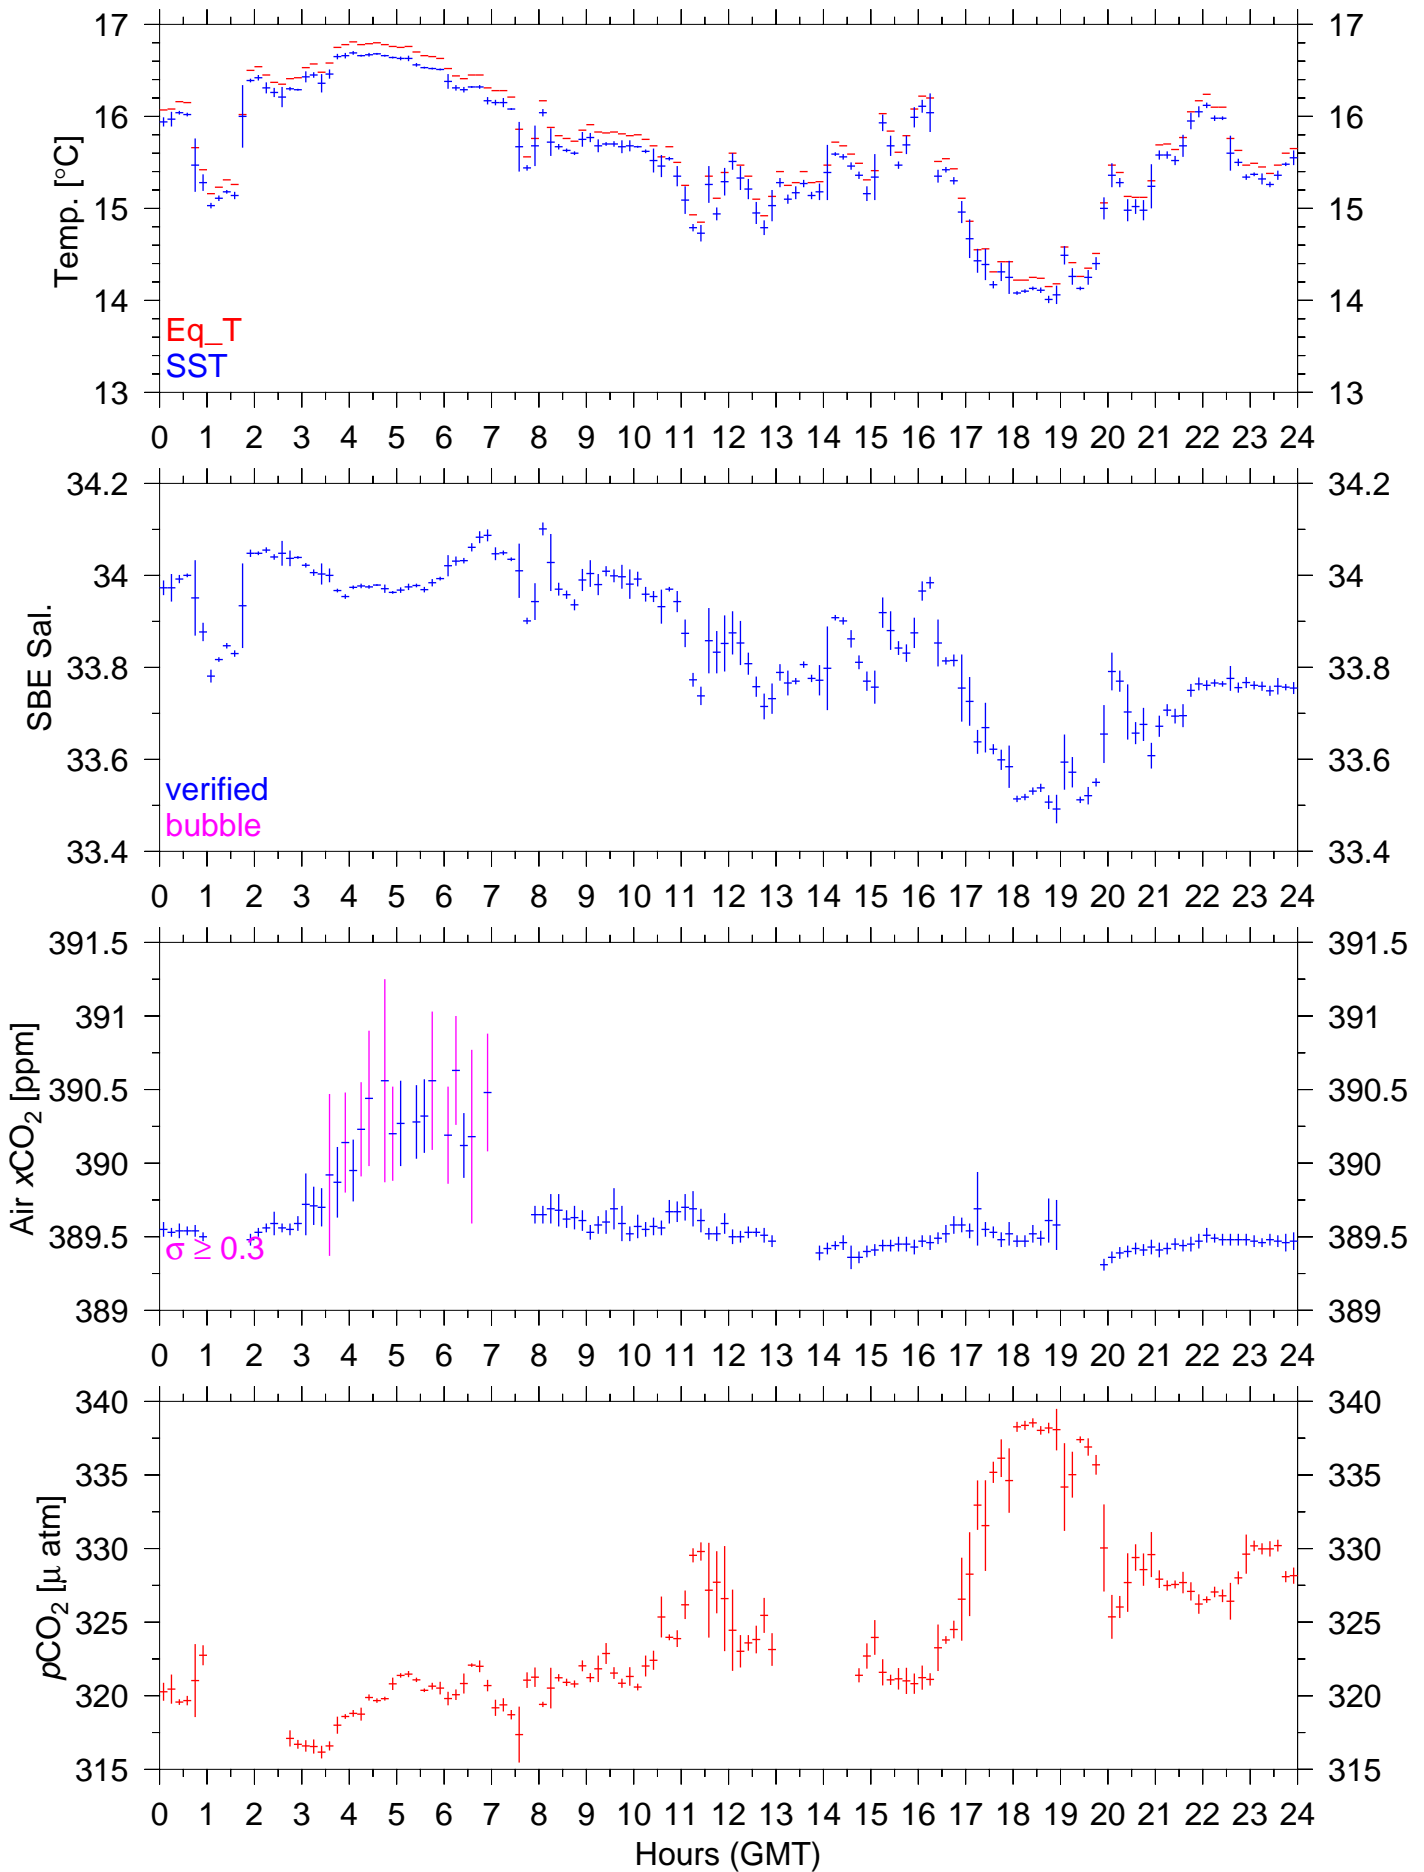

PX139E : October 18, 2010 : 10min. mean

PX139E : October 19, 2010 : 10min. mean

PX139E : October 20, 2010 : 10min. mean

PX139E : October 21, 2010 : 10min. mean

PX139E : October 22, 2010 : 10min. mean

PX139E : October 23, 2010 : 10min. mean

PX139E : October 24, 2010 : 10min. mean

PX139E : October 25, 2010 : 10min. mean

PX139E : October 26, 2010 : 10min. mean

PX139E : October 27, 2010 : 10min. mean

PX139E : October 28, 2010 : 10min. mean

PX139E : October 30, 2010 : 10min. mean

PX139E : October 31, 2010 : 10min. mean