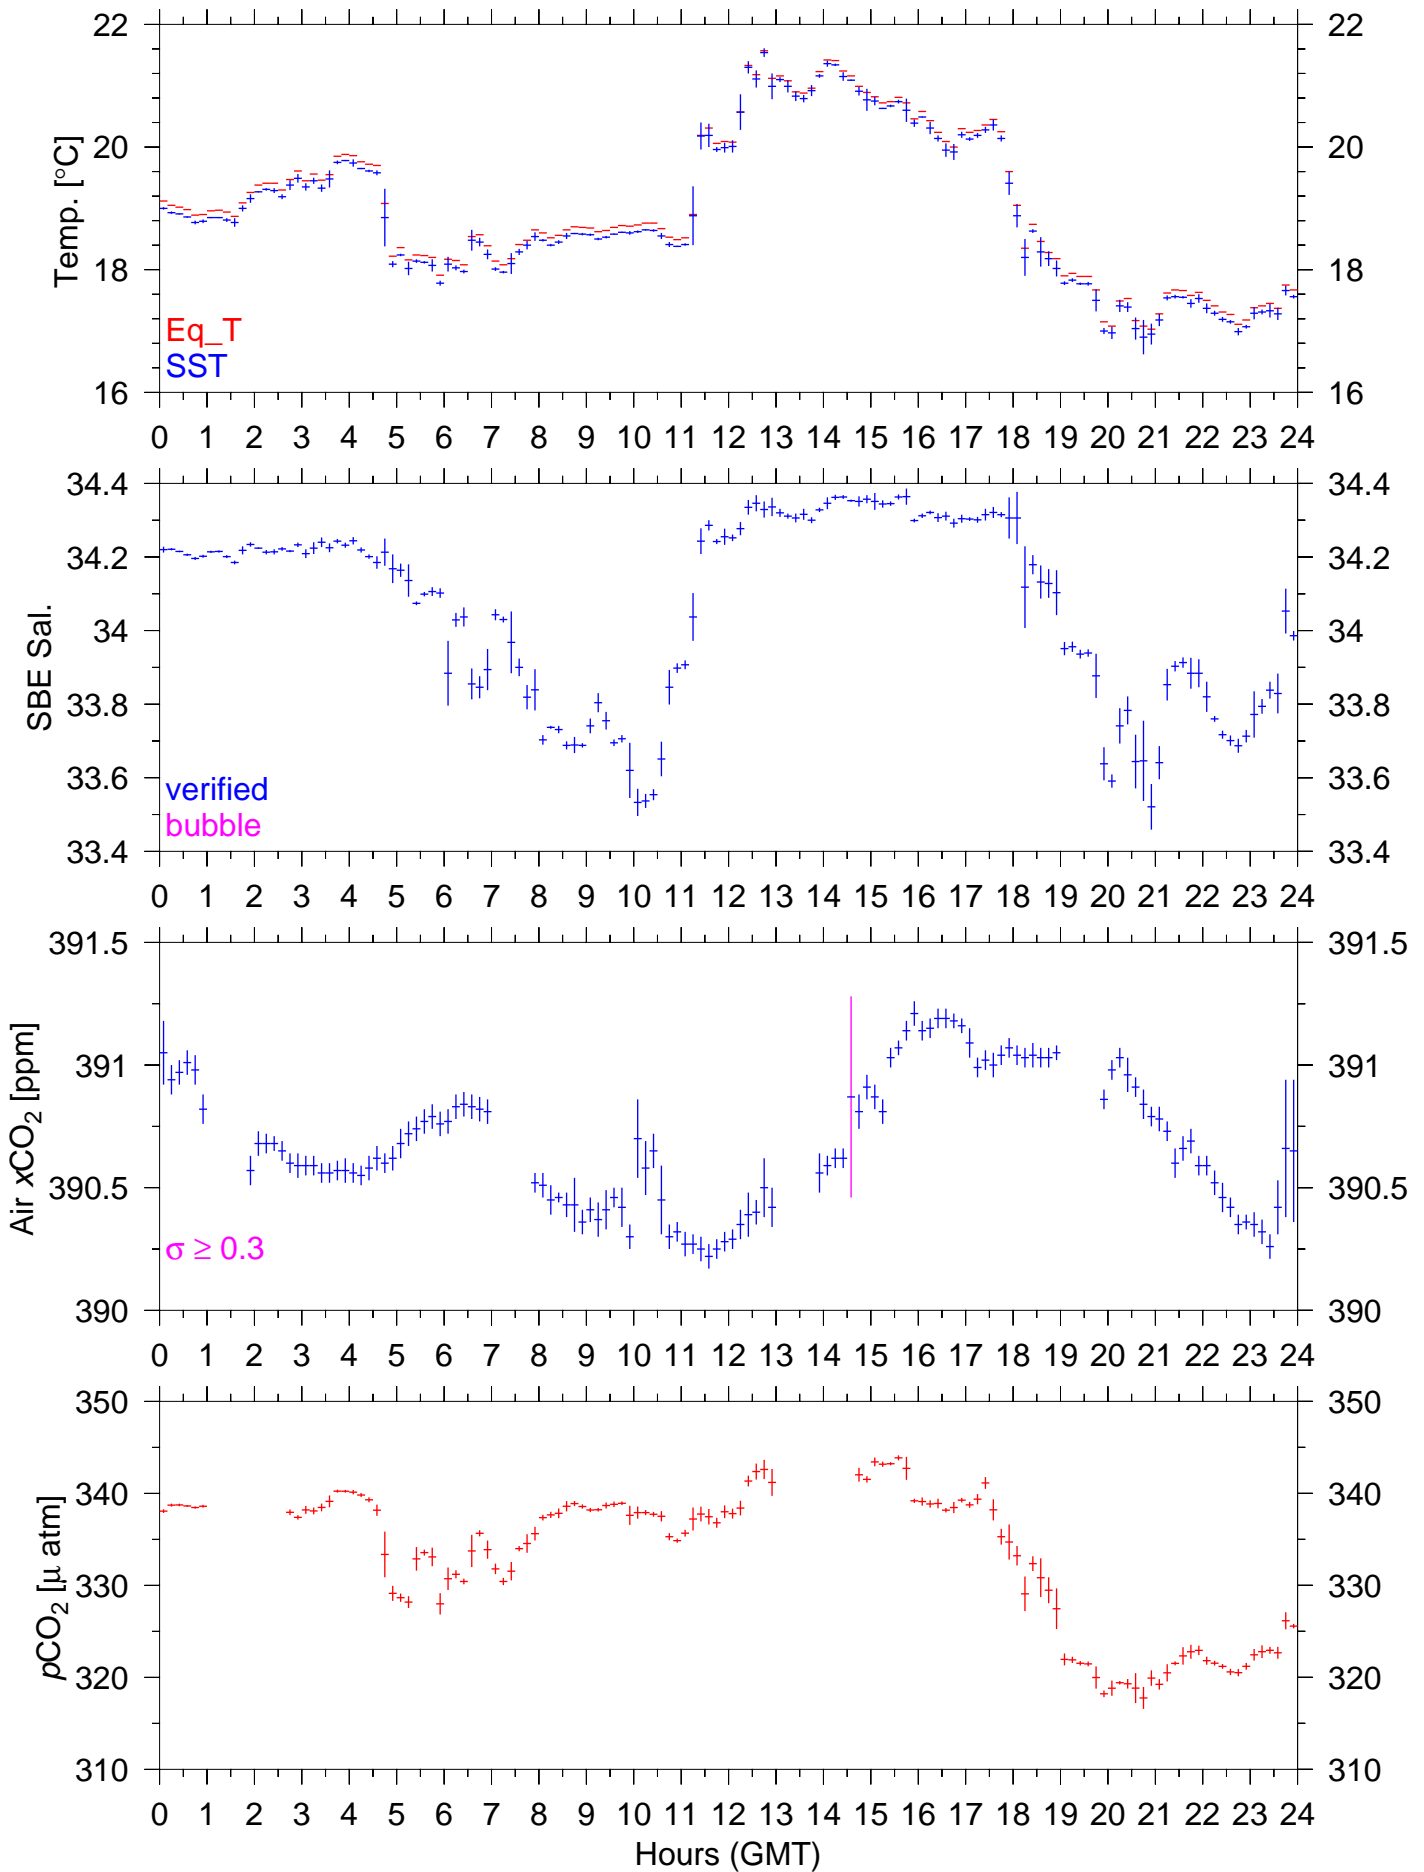

PX139E : October 18, 2010 : 10min. mean

PX139E : October 19, 2010 : 10min. mean

PX139E : October 20, 2010 : 10min. mean

PX139E : October 21, 2010 : 10min. mean

PX139E : October 22, 2010 : 10min. mean

PX139E : October 23, 2010 : 10min. mean

PX139E : October 24, 2010 : 10min. mean

PX139E : October 25, 2010 : 10min. mean

PX139E : October 26, 2010 : 10min. mean

PX139E : October 27, 2010 : 10min. mean

PX139E : October 28, 2010 : 10min. mean

PX139E : October 30, 2010 : 10min. mean

PX139E : October 31, 2010 : 10min. mean