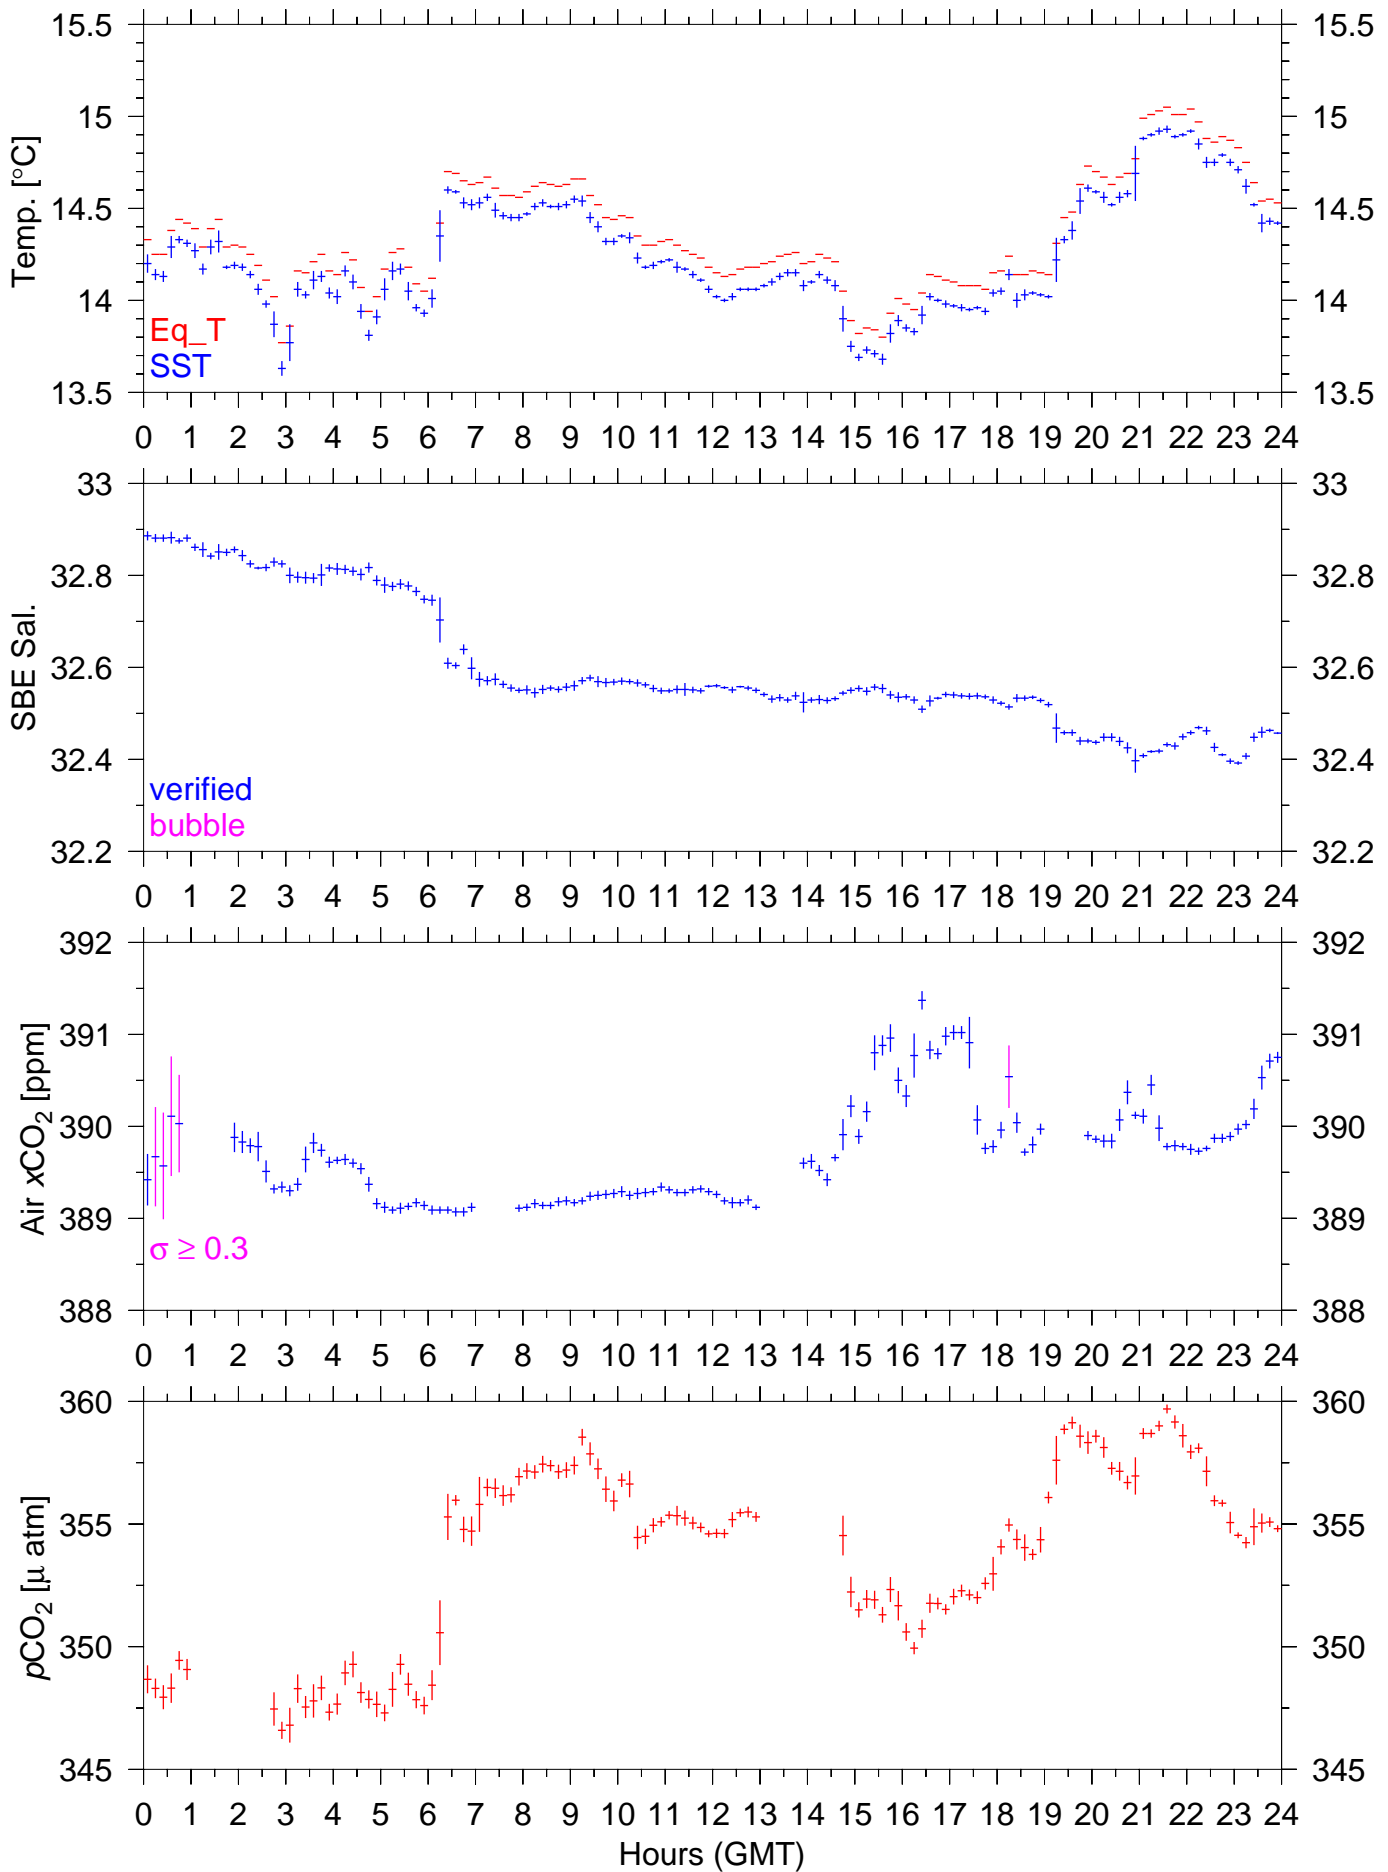

PX139E : October 18, 2010 : 10min. mean

PX139E : October 19, 2010 : 10min. mean

PX139E : October 20, 2010 : 10min. mean

PX139E : October 21, 2010 : 10min. mean

PX139E : October 22, 2010 : 10min. mean

PX139E : October 23, 2010 : 10min. mean

PX139E : October 24, 2010 : 10min. mean

PX139E : October 25, 2010 : 10min. mean

PX139E : October 26, 2010 : 10min. mean

PX139E : October 27, 2010 : 10min. mean

PX139E : October 28, 2010 : 10min. mean

PX139E : October 30, 2010 : 10min. mean

PX139E : October 31, 2010 : 10min. mean