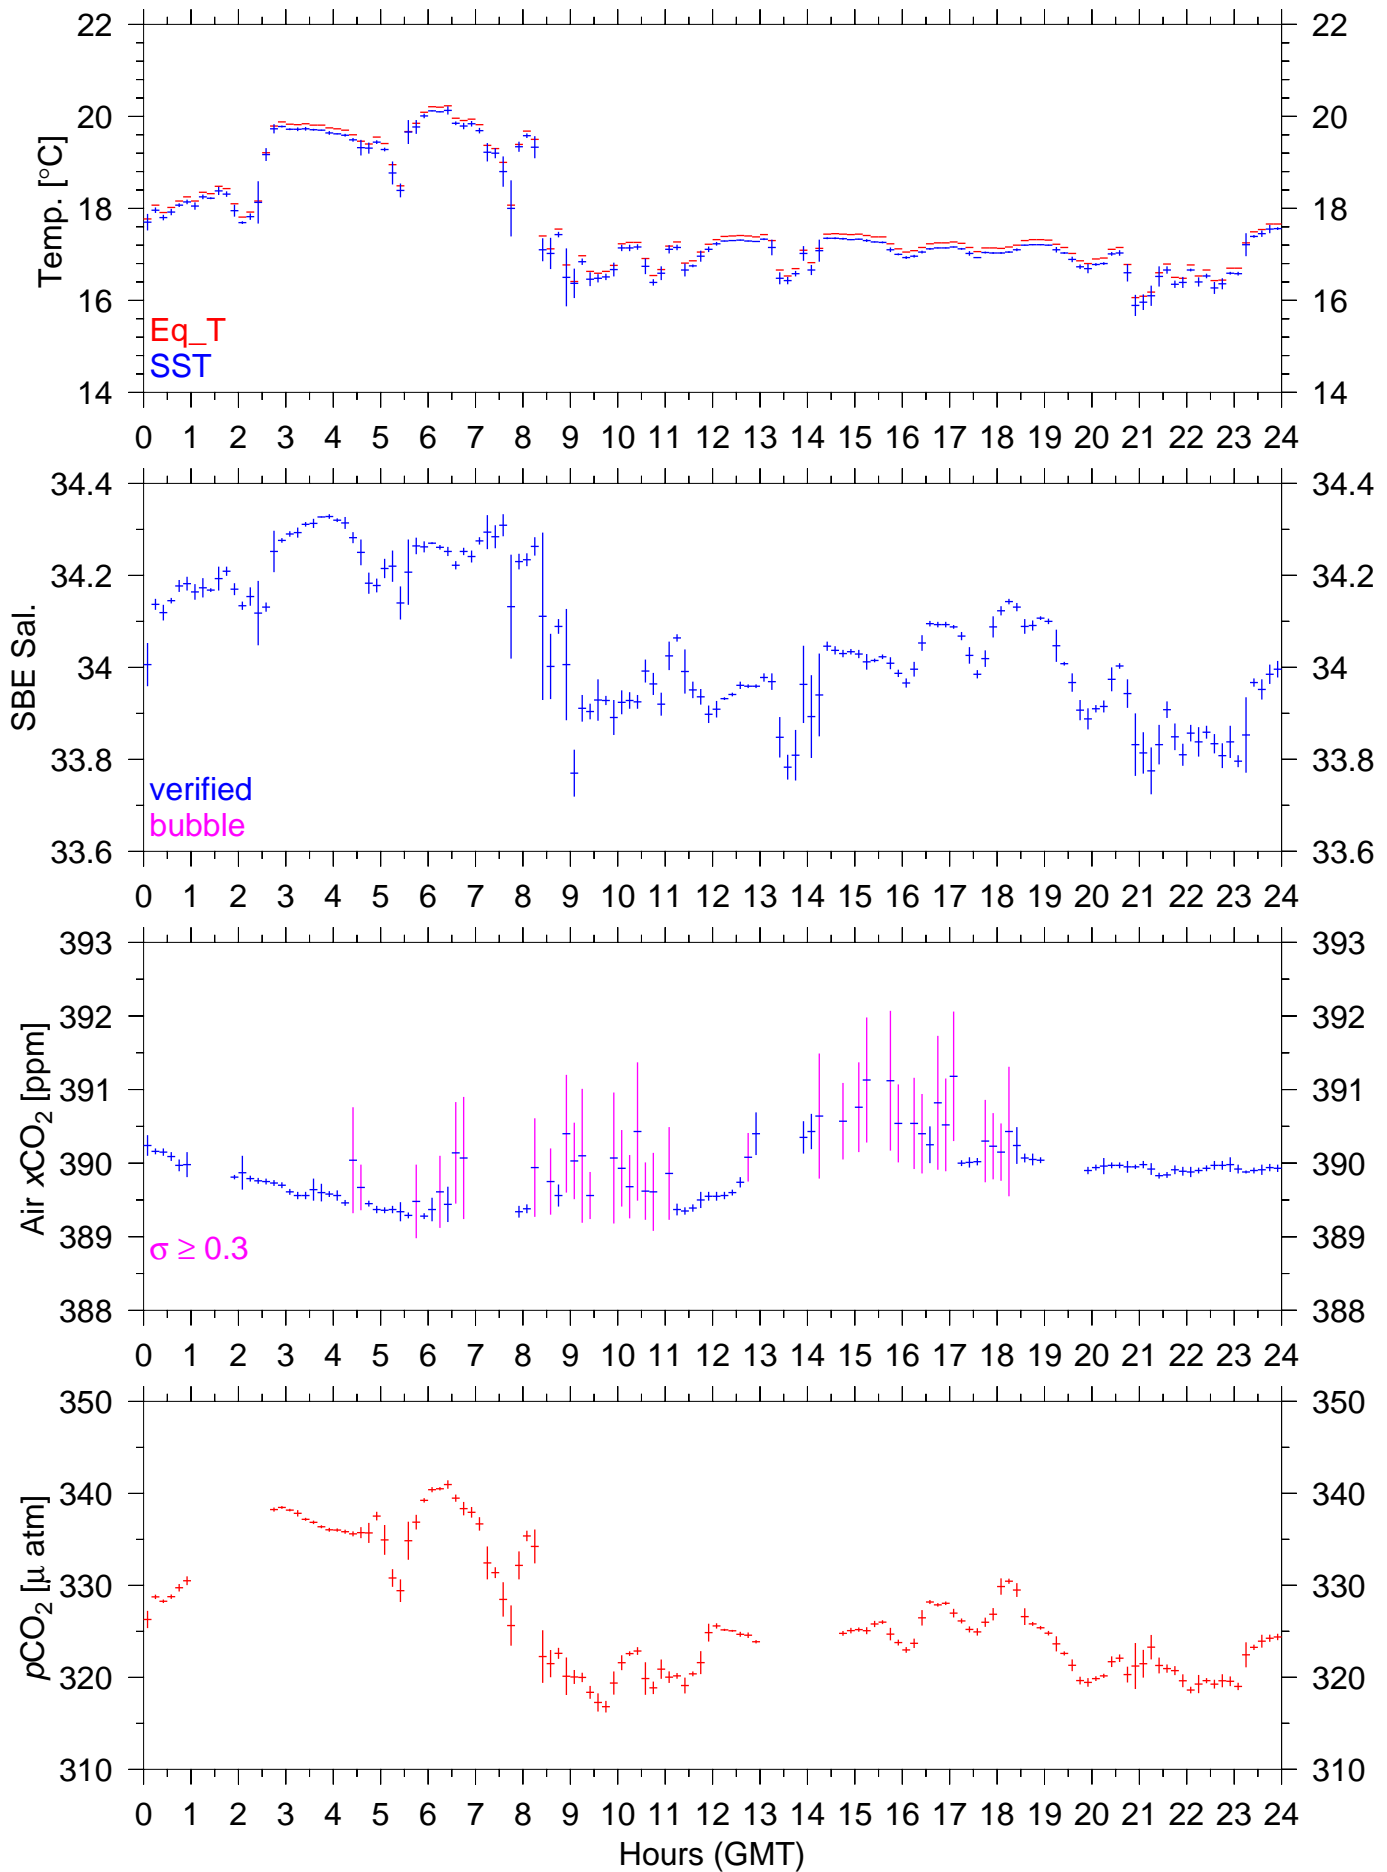

PX139E : October 18, 2010 : 10min. mean

PX139E : October 19, 2010 : 10min. mean

PX139E : October 20, 2010 : 10min. mean

PX139E : October 21, 2010 : 10min. mean

PX139E : October 22, 2010 : 10min. mean

PX139E : October 23, 2010 : 10min. mean

PX139E : October 24, 2010 : 10min. mean

PX139E : October 25, 2010 : 10min. mean

PX139E : October 26, 2010 : 10min. mean

PX139E : October 27, 2010 : 10min. mean

PX139E : October 28, 2010 : 10min. mean

PX139E : October 30, 2010 : 10min. mean

PX139E : October 31, 2010 : 10min. mean