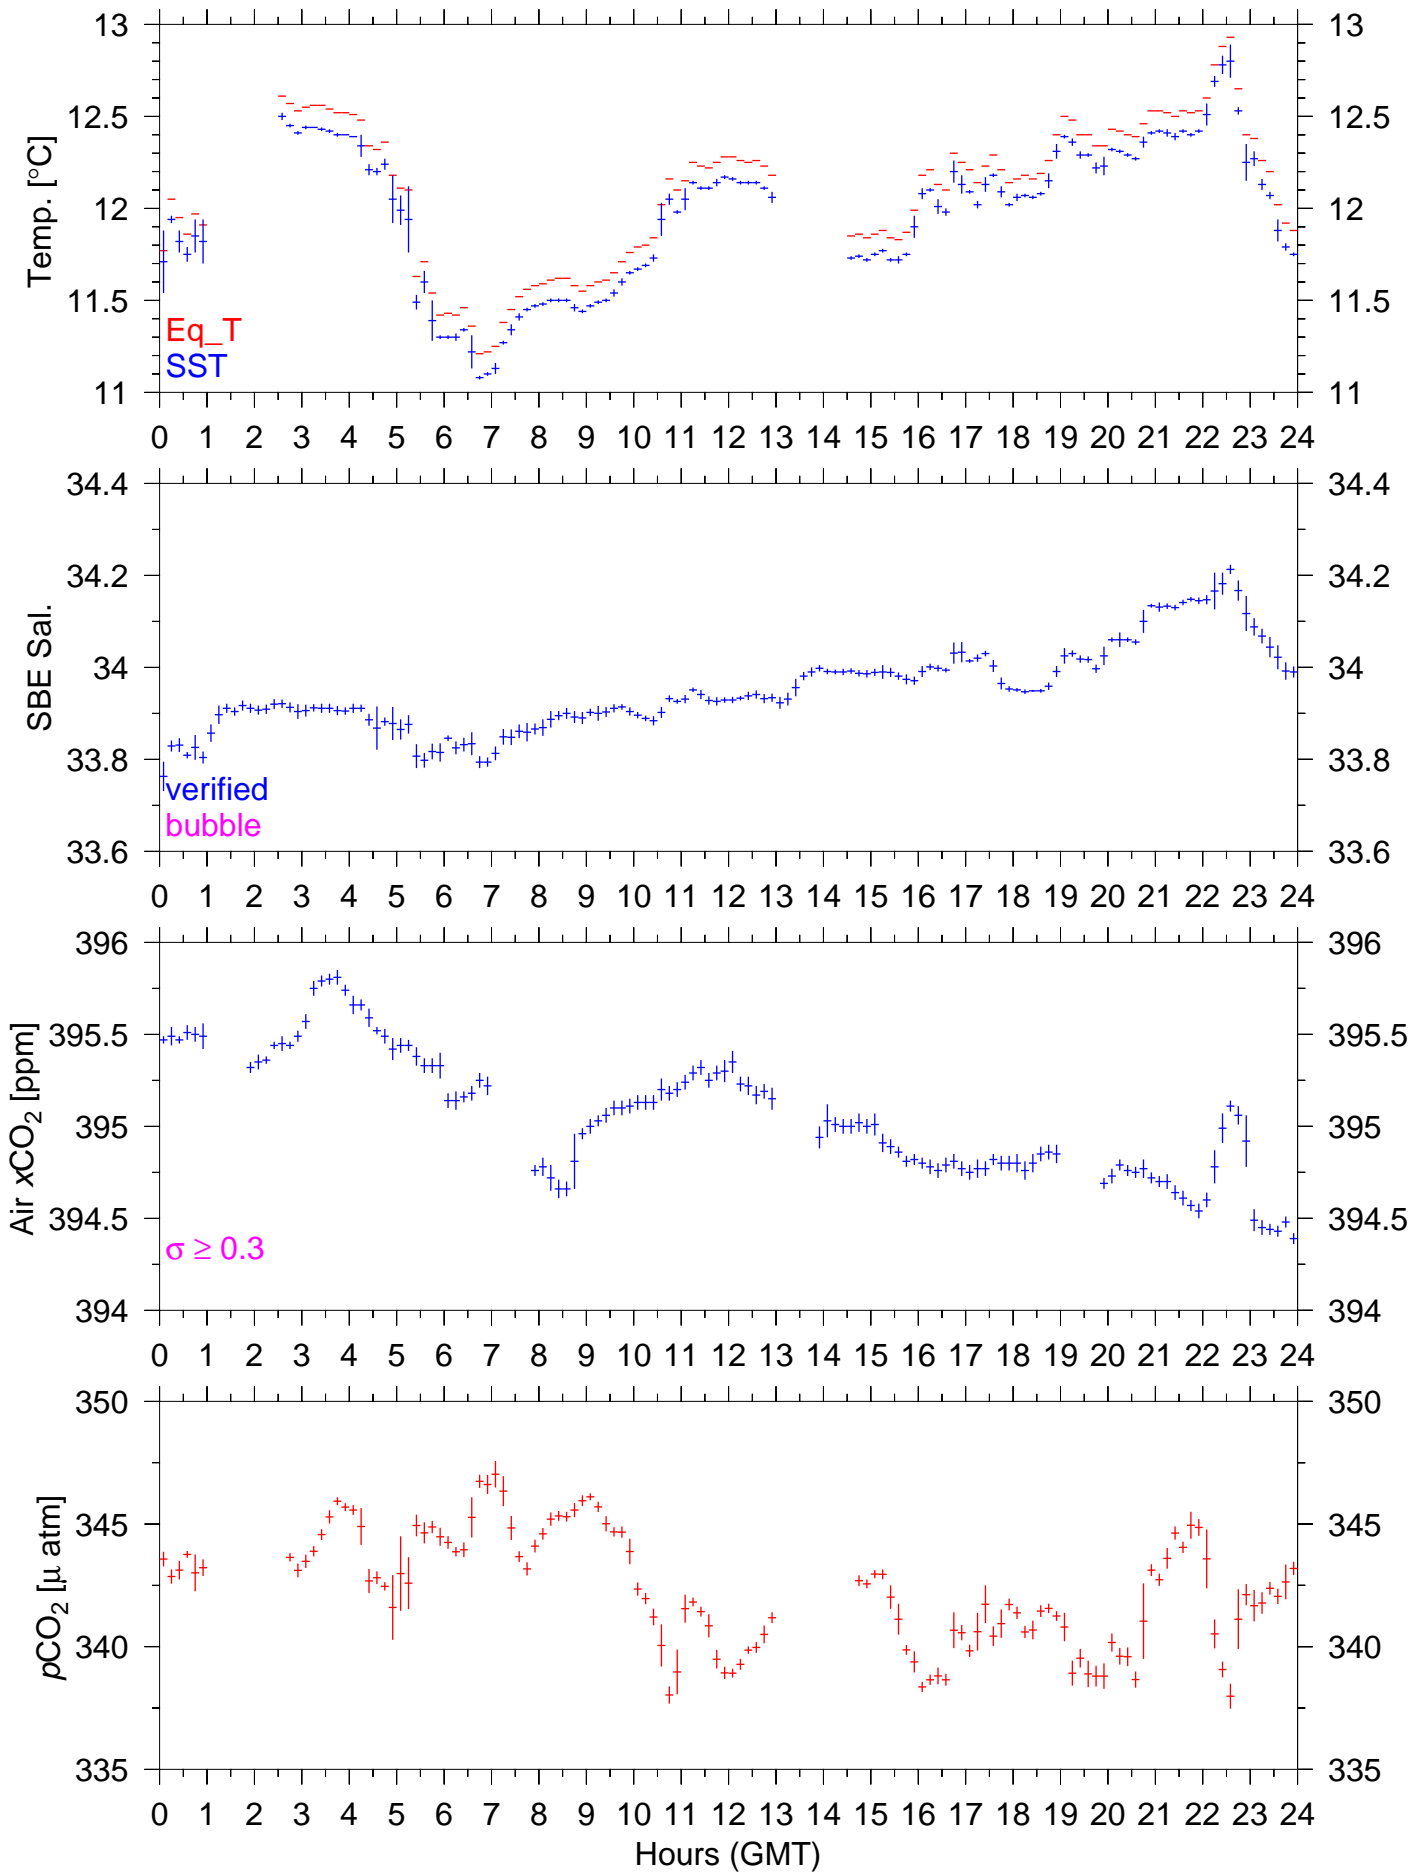

PX141W : February 10, 2011 : 10min. mean