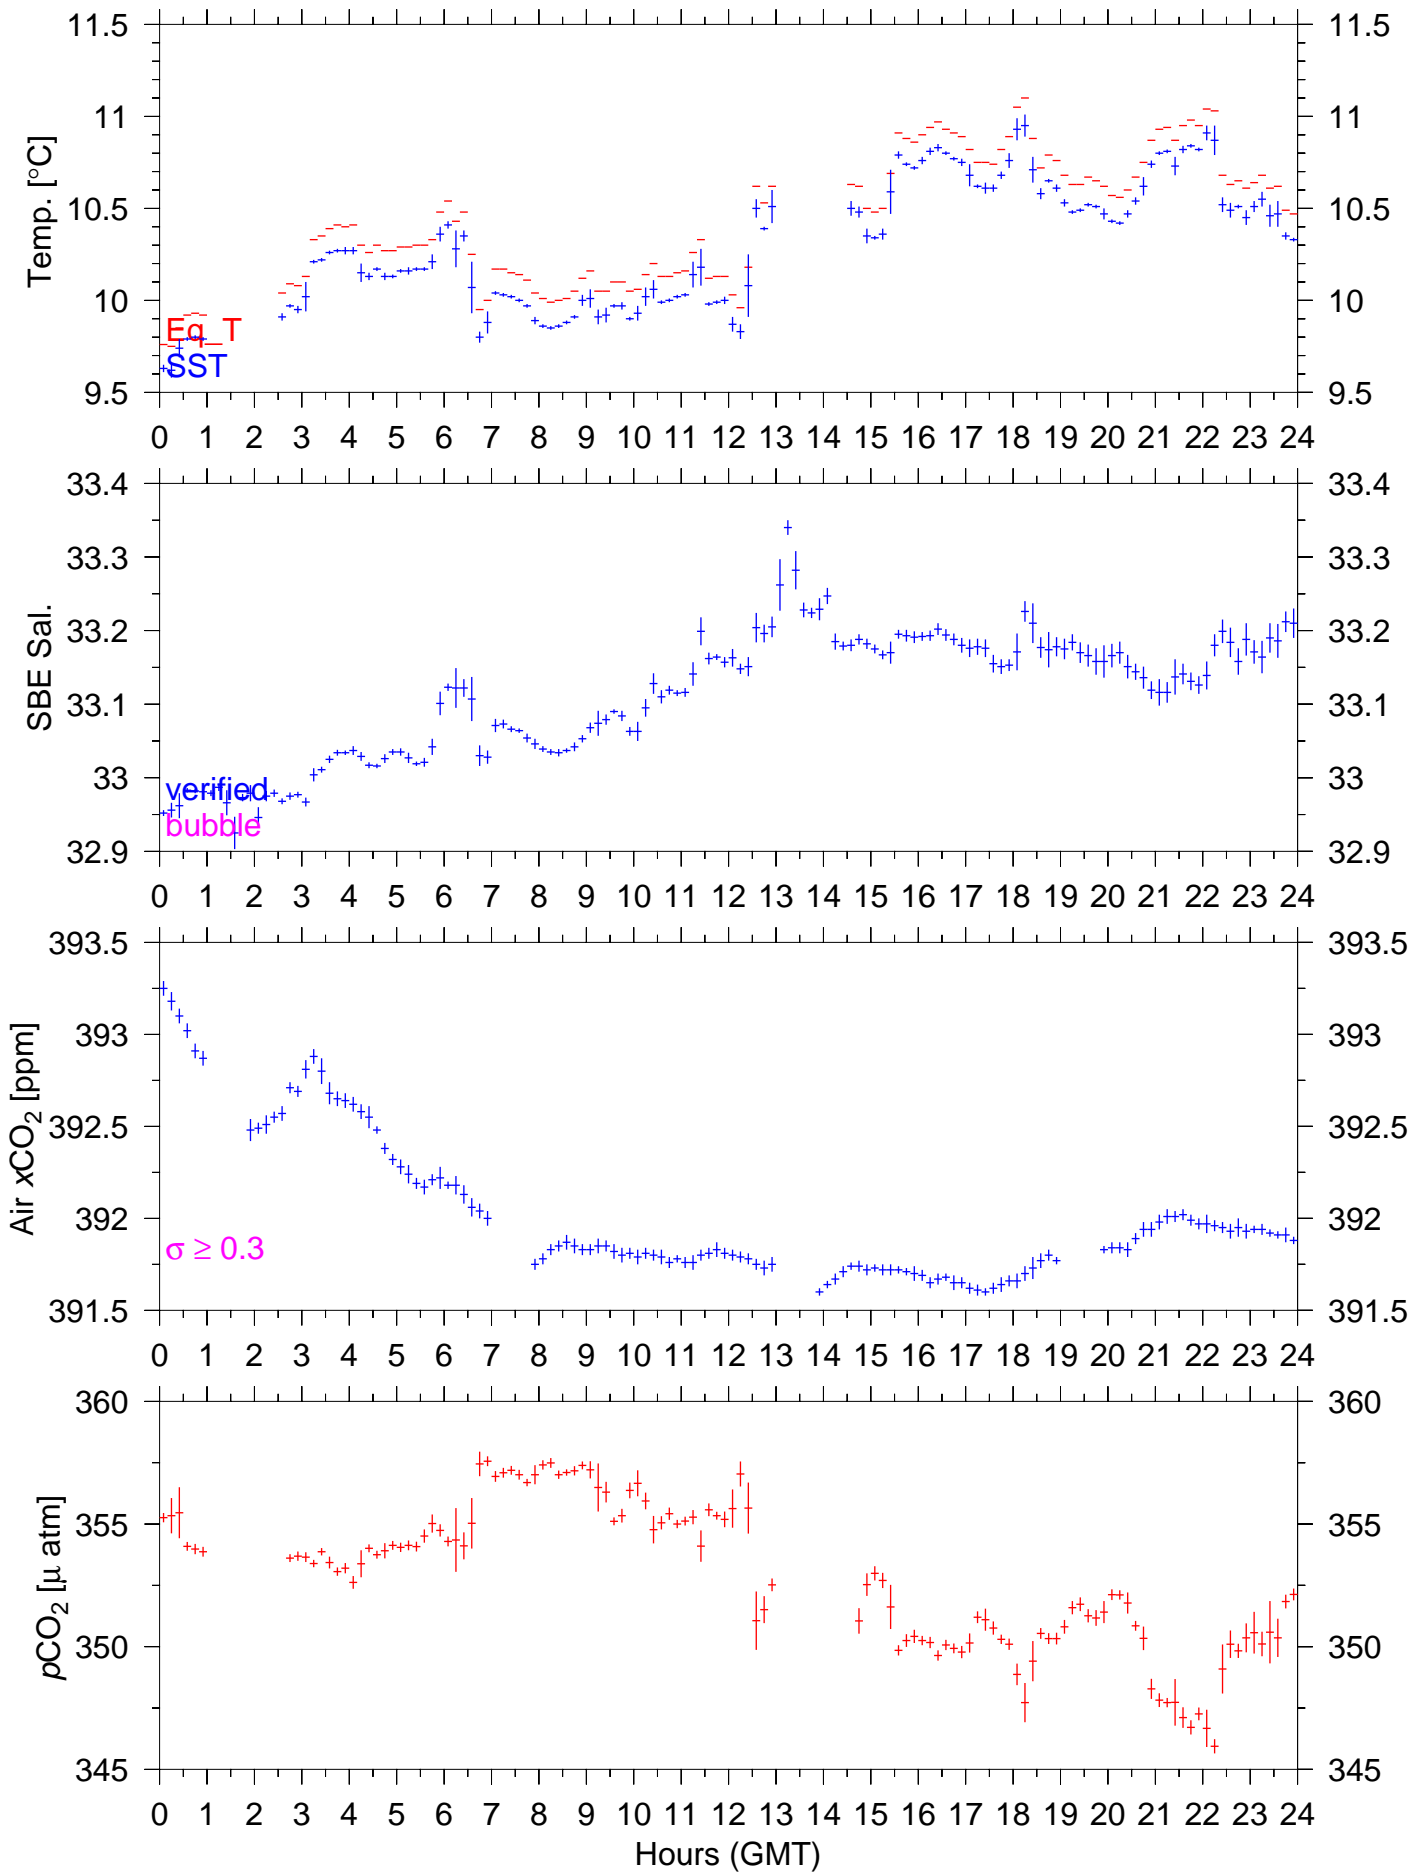

PX141W : February 08, 2011 : 10min. mean