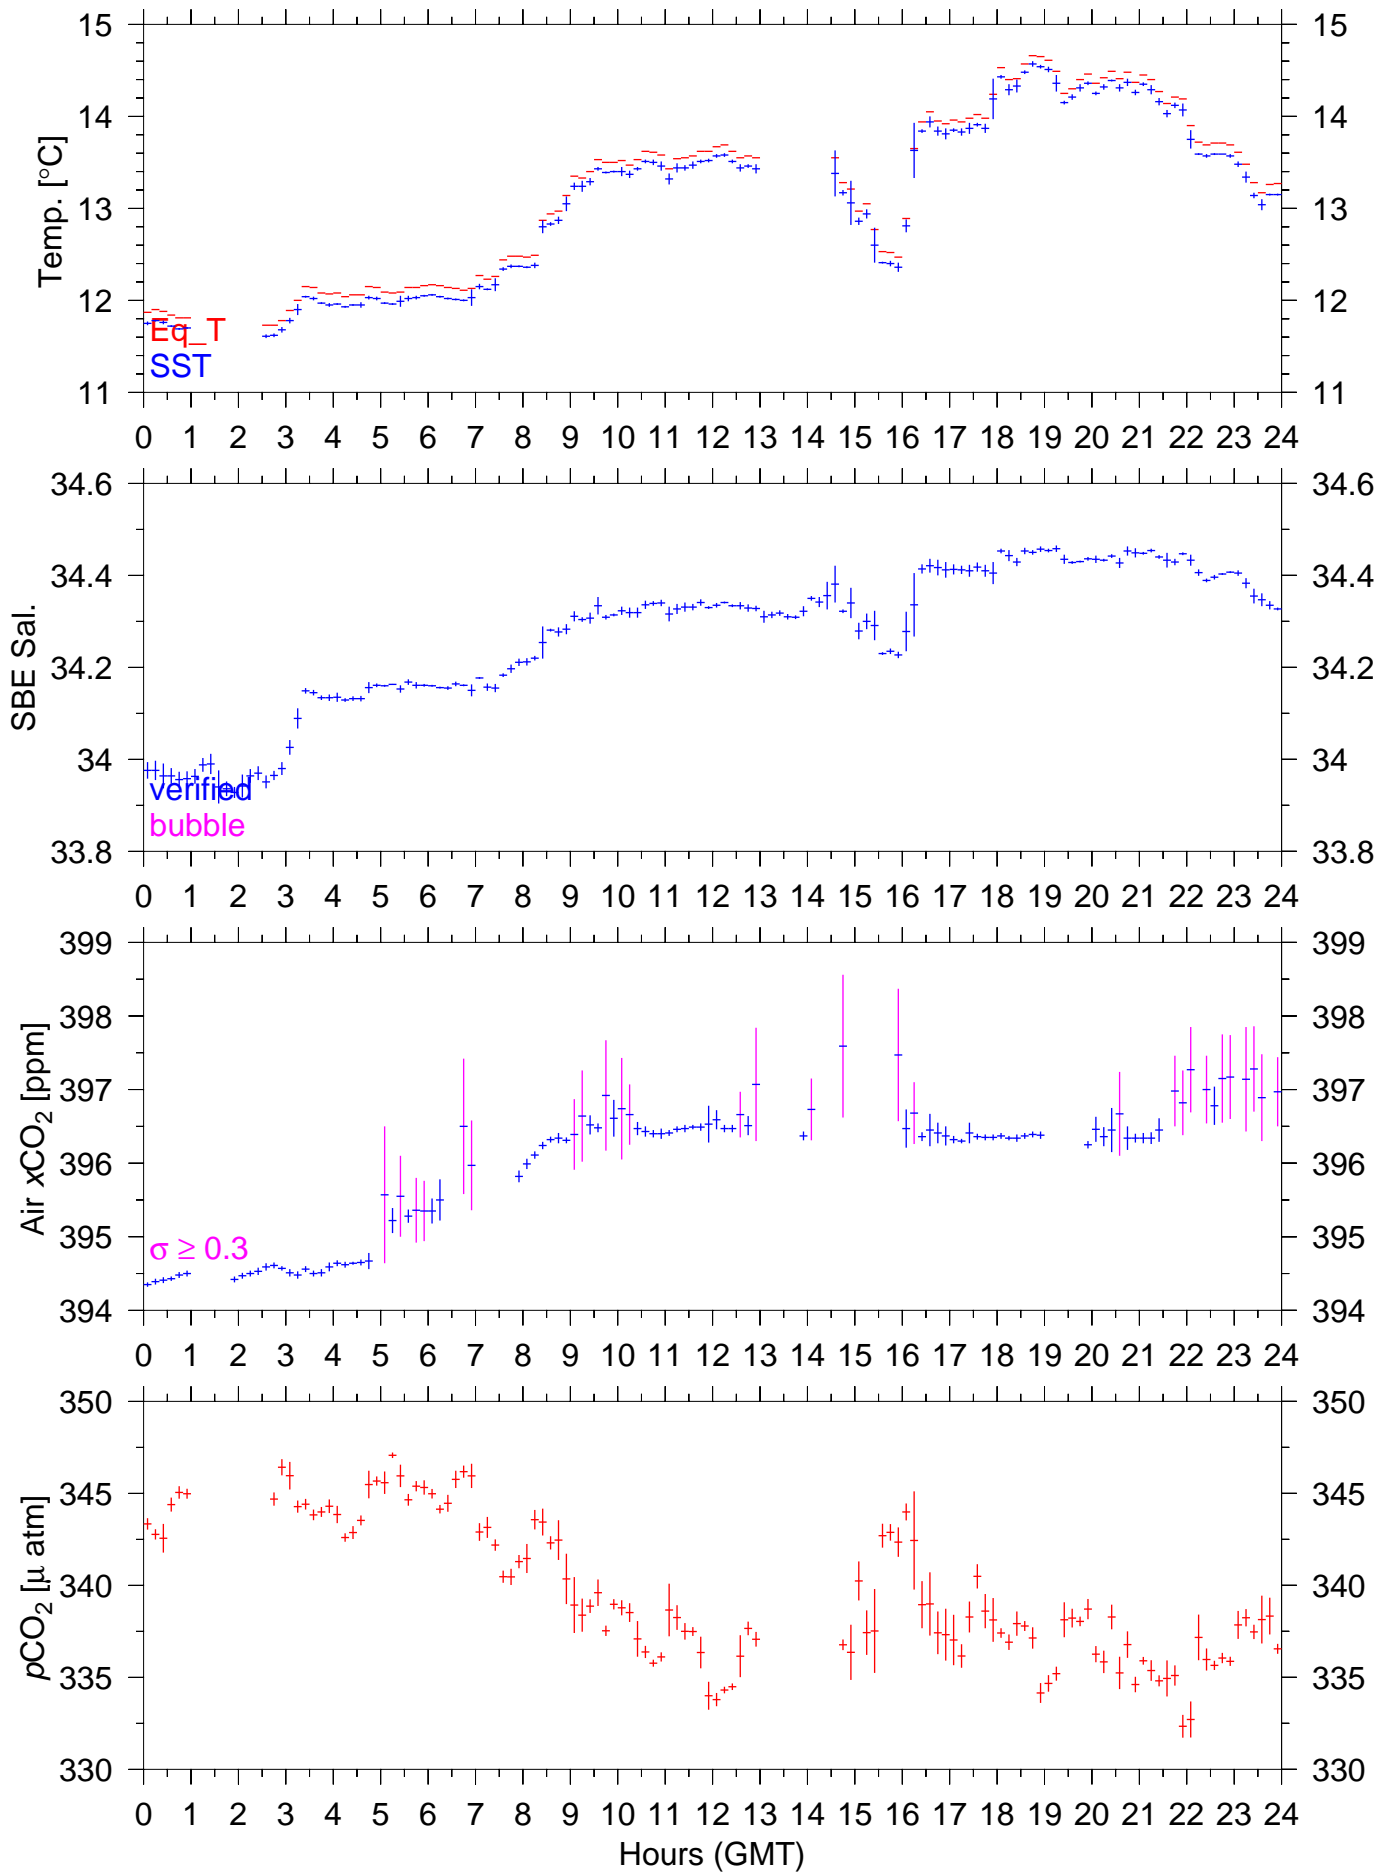

PX141W : February 11, 2011 : 10min. mean