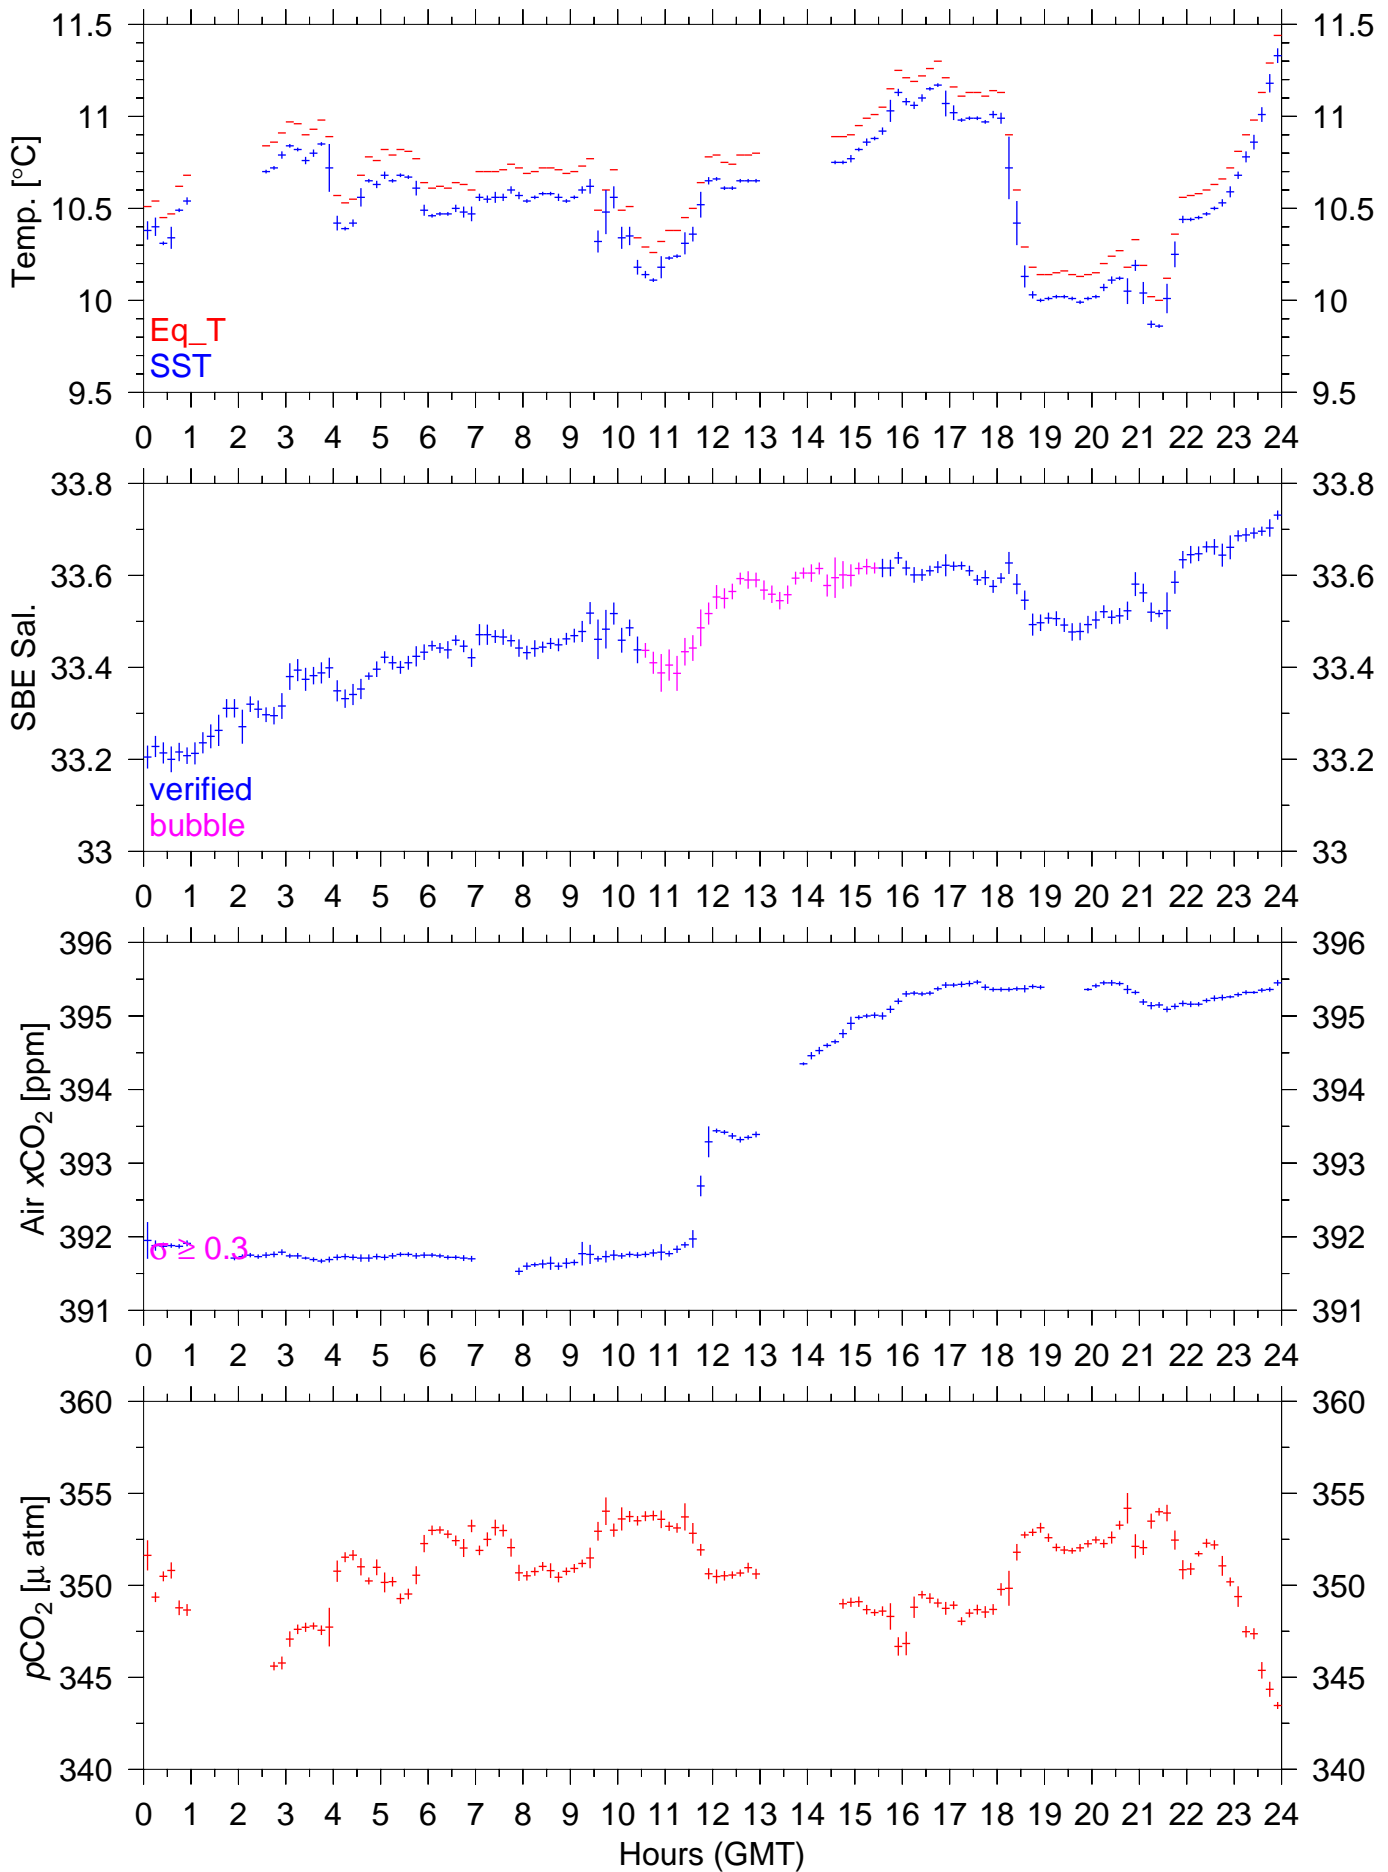

PX141W : February 09, 2011 : 10min. mean