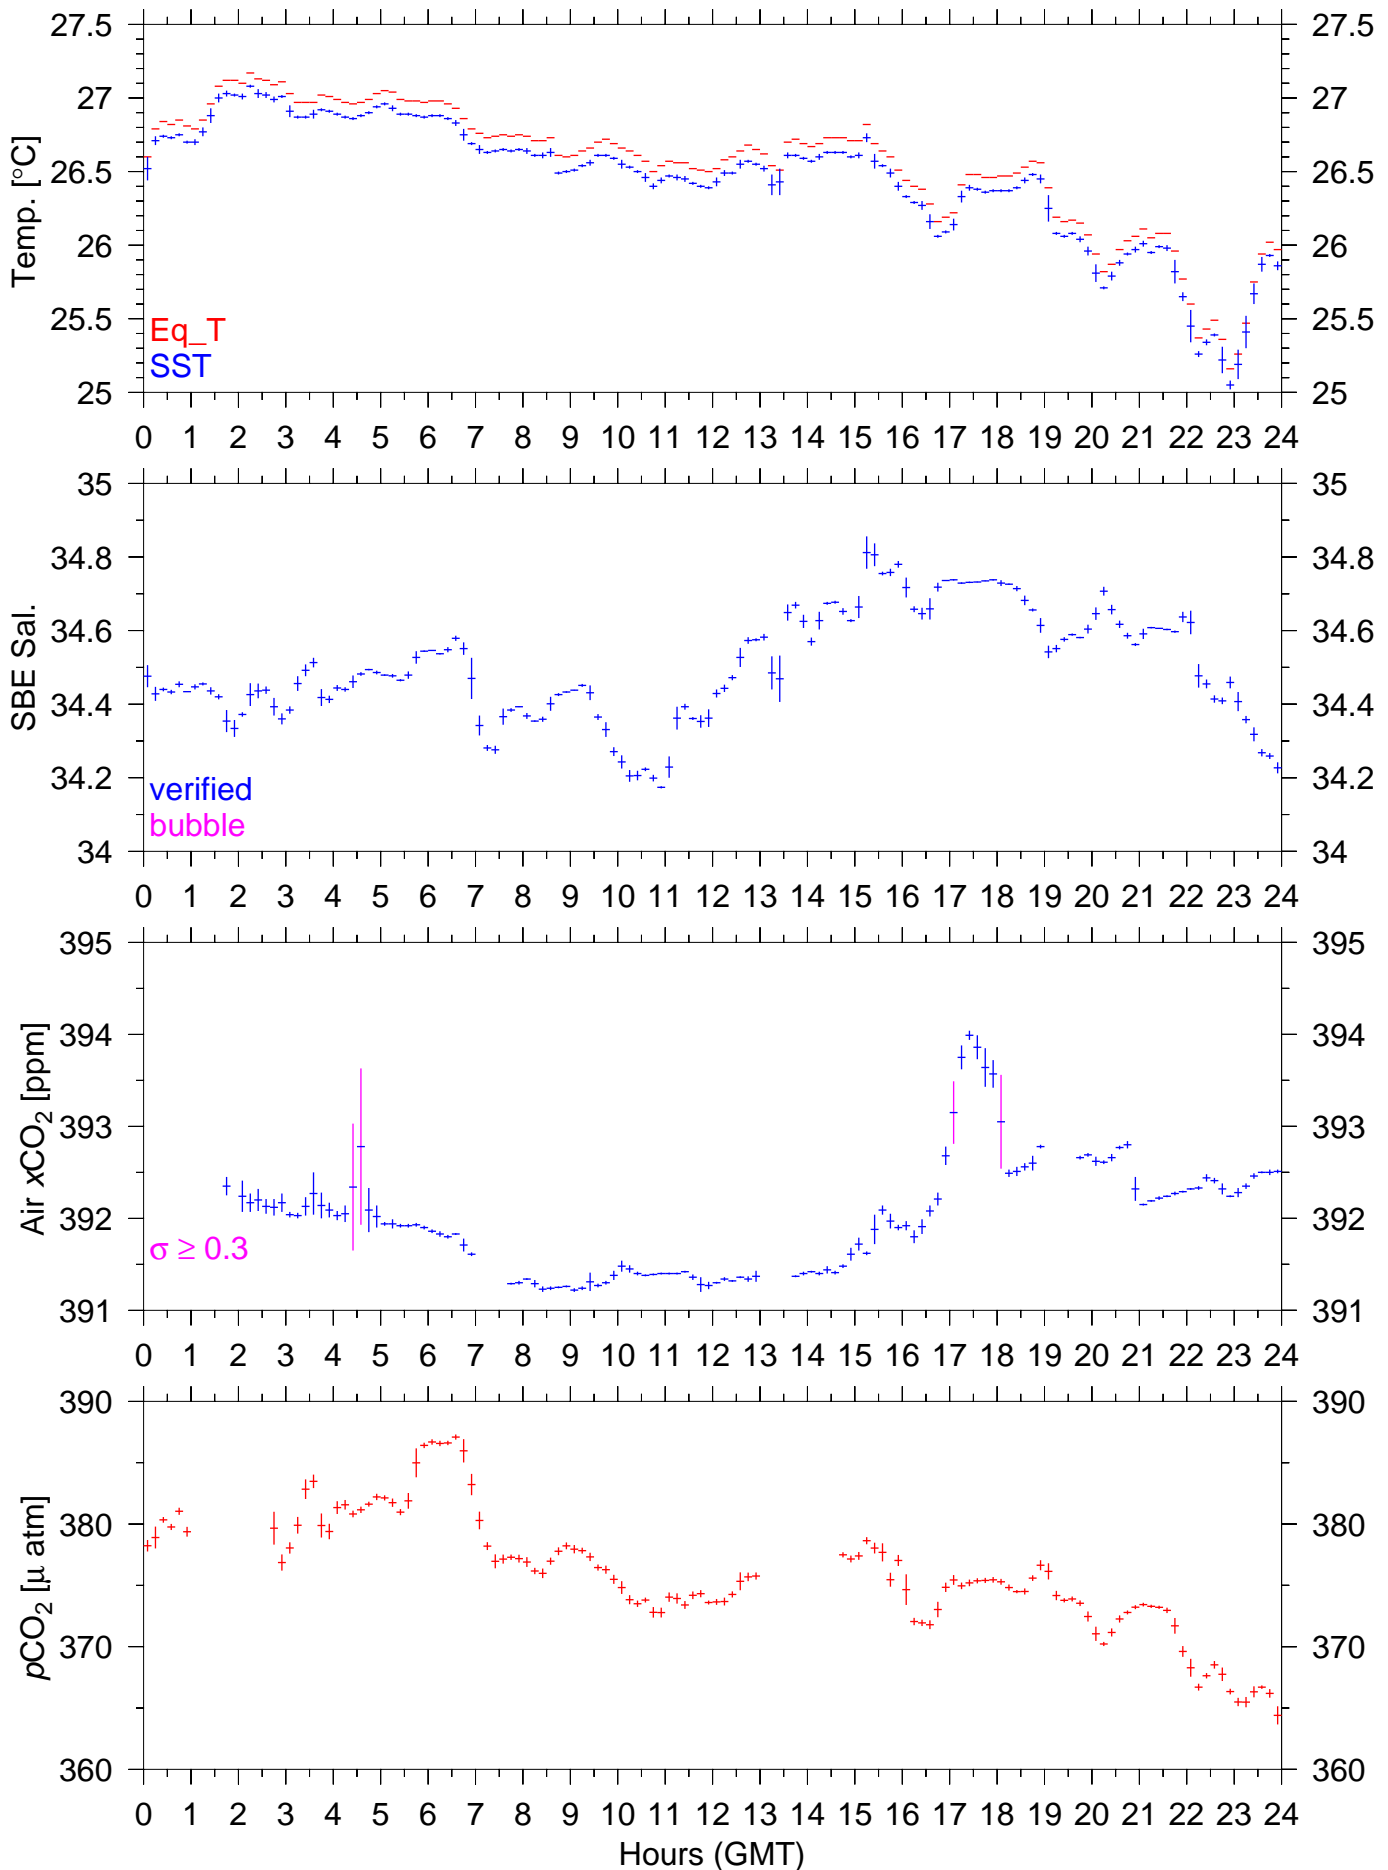

PX154W : September 29, 2012 : 10min. mean

PX154W : September 30, 2012 : 10min. mean

PX154W : October 01, 2012 : 10min. mean

PX154W : October 02, 2012 : 10min. mean

PX154W : October 03, 2012 : 10min. mean

PX154W : October 04, 2012 : 10min. mean

PX154W : October 05, 2012 : 10min. mean

PX154W : October 06, 2012 : 10min. mean

PX154W : October 07, 2012 : 10min. mean

PX154W : October 08, 2012 : 10min. mean

PX154W : October 09, 2012 : 10min. mean

PX154W : October 10, 2012 : 10min. mean

PX154W : October 11, 2012 : 10min. mean

PX154W : October 13, 2012 : 10min. mean