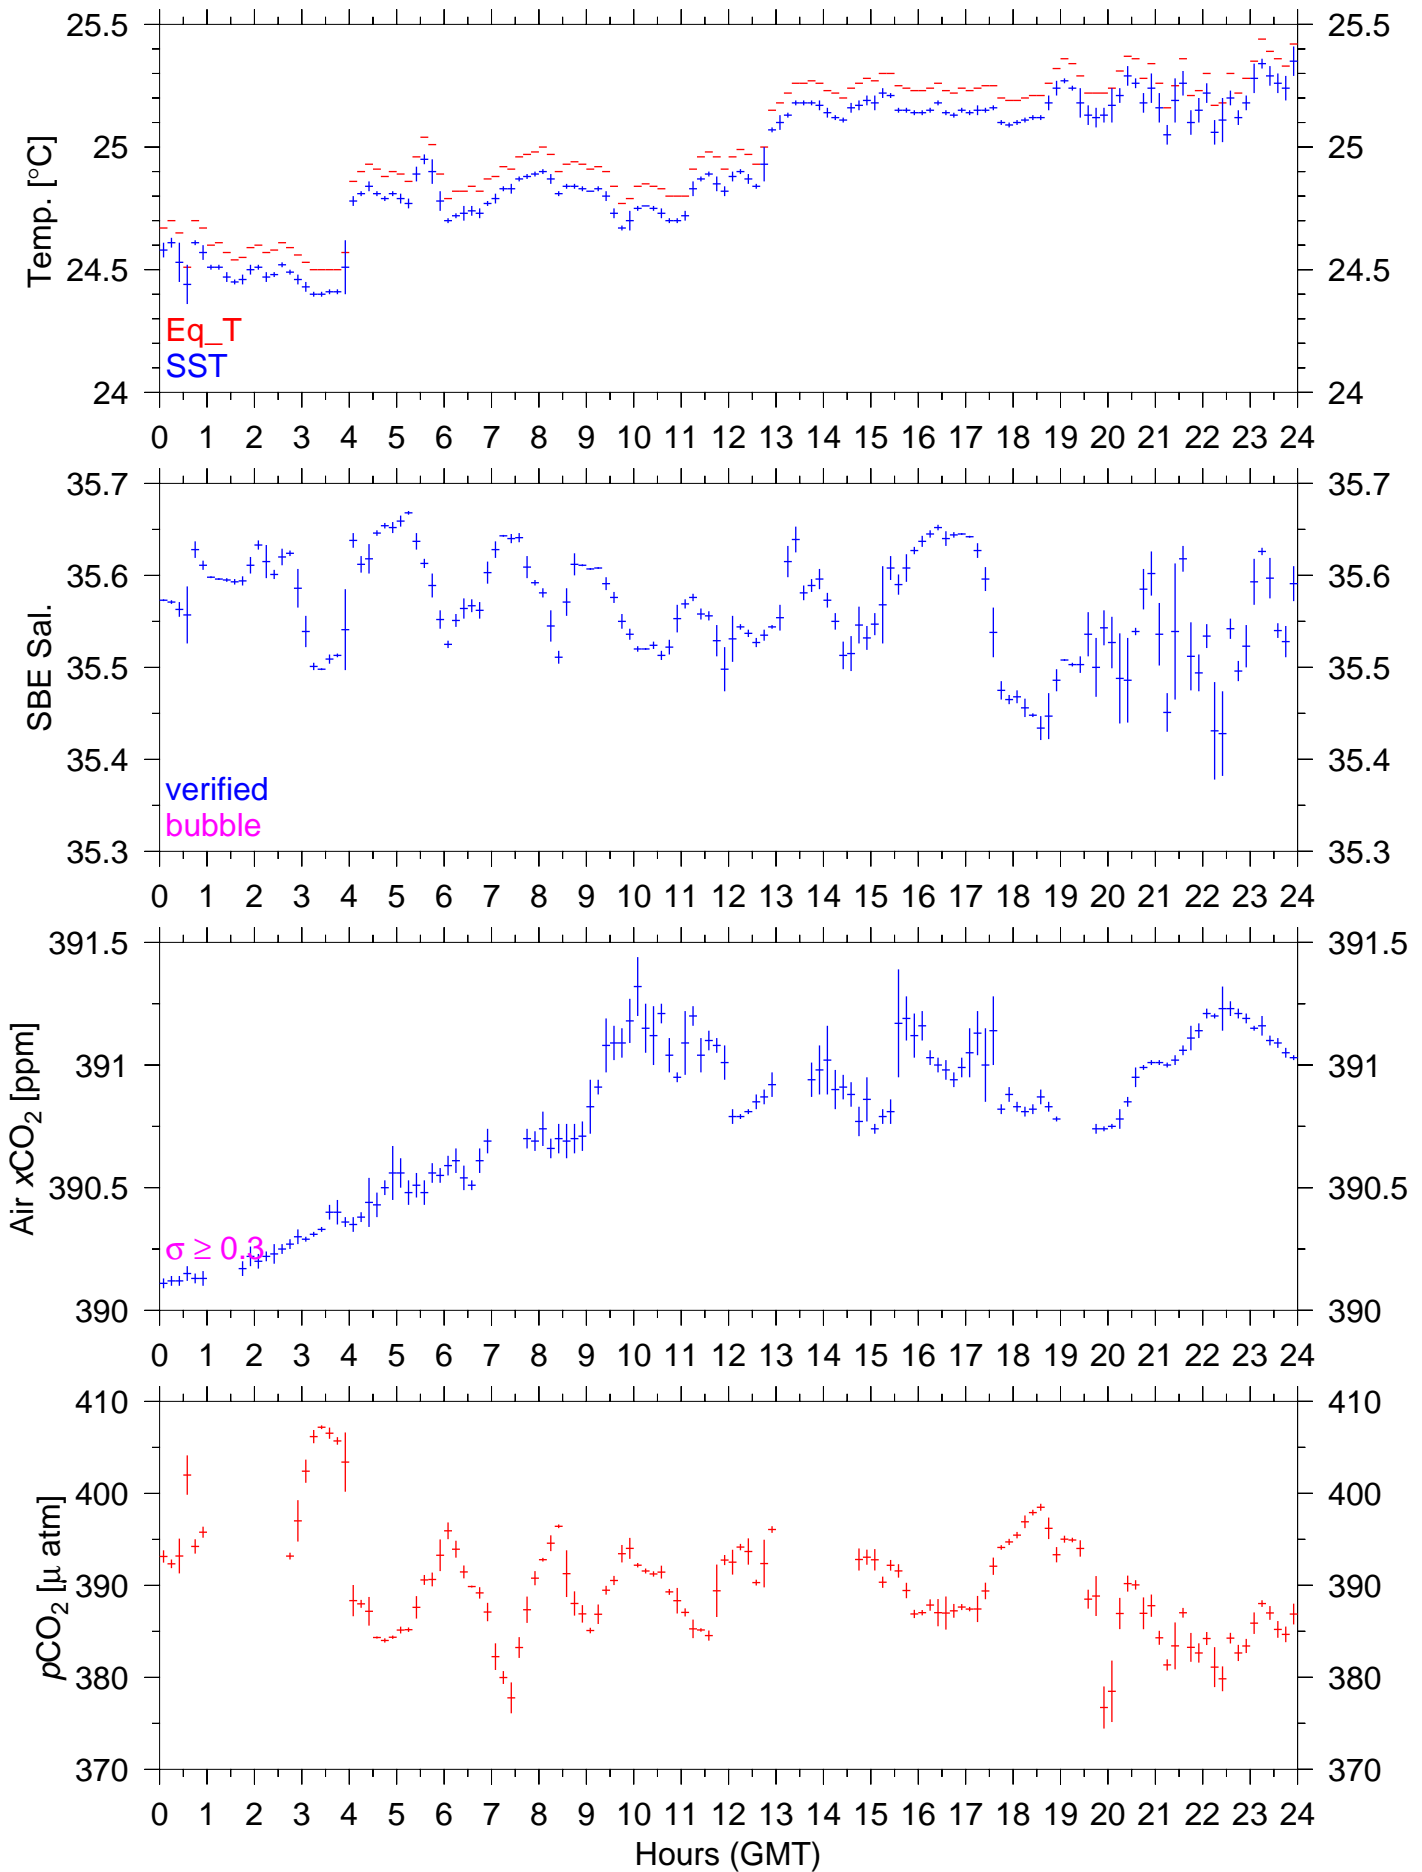

PX154W : September 29, 2012 : 10min. mean

PX154W : September 30, 2012 : 10min. mean

PX154W : October 01, 2012 : 10min. mean

PX154W : October 02, 2012 : 10min. mean

PX154W : October 03, 2012 : 10min. mean

PX154W : October 04, 2012 : 10min. mean

PX154W : October 05, 2012 : 10min. mean

PX154W : October 06, 2012 : 10min. mean

PX154W : October 07, 2012 : 10min. mean

PX154W : October 08, 2012 : 10min. mean

PX154W : October 09, 2012 : 10min. mean

PX154W : October 10, 2012 : 10min. mean

PX154W : October 11, 2012 : 10min. mean

PX154W : October 13, 2012 : 10min. mean