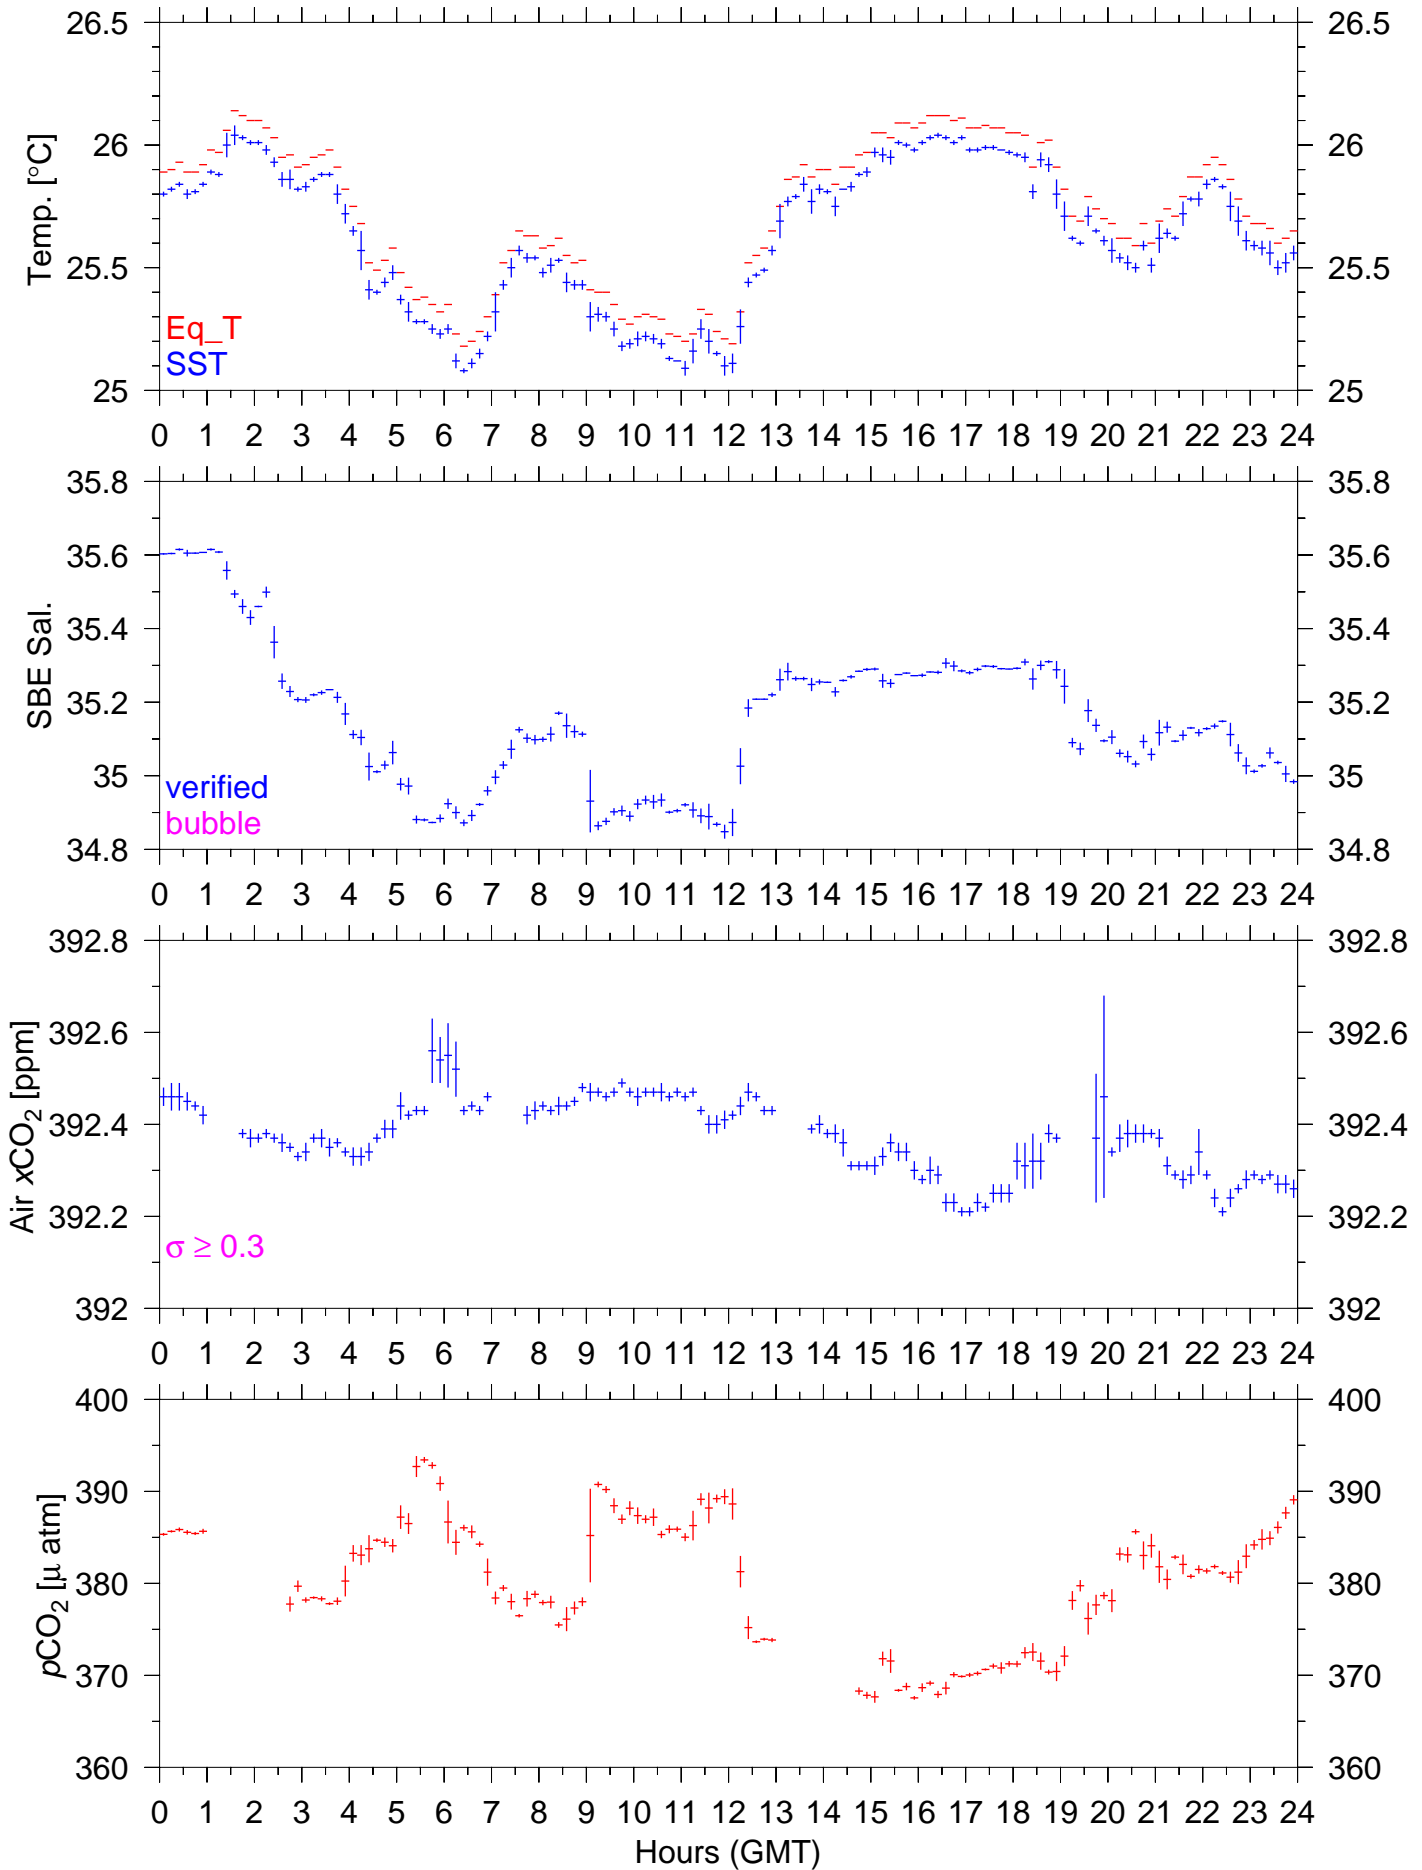

PX154W : September 29, 2012 : 10min. mean

PX154W : September 30, 2012 : 10min. mean

PX154W : October 01, 2012 : 10min. mean

PX154W : October 02, 2012 : 10min. mean

PX154W : October 03, 2012 : 10min. mean

PX154W : October 04, 2012 : 10min. mean

PX154W : October 05, 2012 : 10min. mean

PX154W : October 06, 2012 : 10min. mean

PX154W : October 07, 2012 : 10min. mean

PX154W : October 08, 2012 : 10min. mean

PX154W : October 09, 2012 : 10min. mean

PX154W : October 10, 2012 : 10min. mean

PX154W : October 11, 2012 : 10min. mean

PX154W : October 13, 2012 : 10min. mean