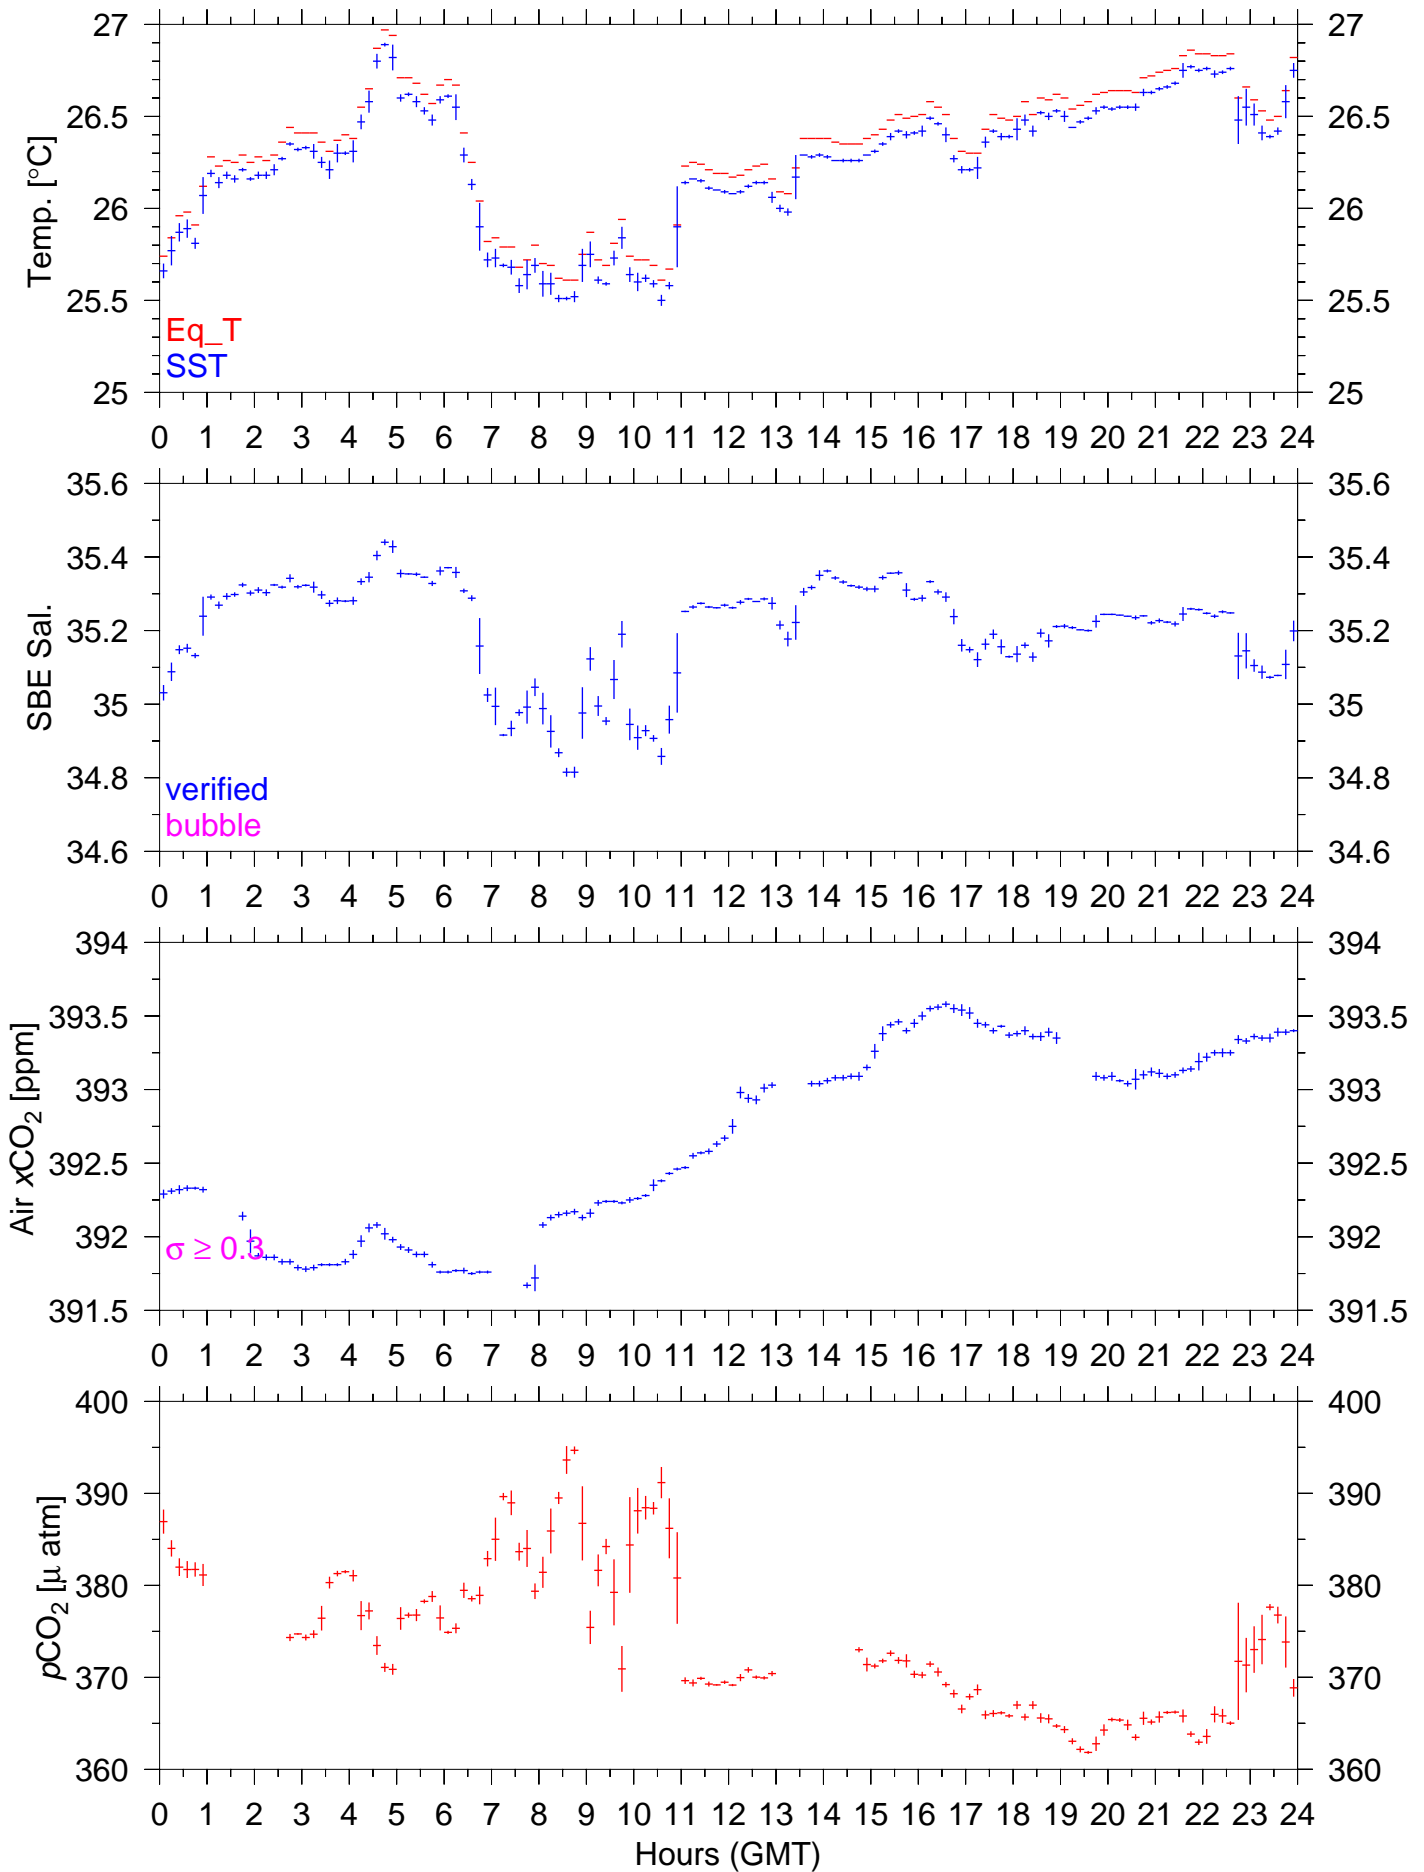

PX154W : September 29, 2012 : 10min. mean

PX154W : September 30, 2012 : 10min. mean

PX154W : October 01, 2012 : 10min. mean

PX154W : October 02, 2012 : 10min. mean

PX154W : October 03, 2012 : 10min. mean

PX154W : October 04, 2012 : 10min. mean

PX154W : October 05, 2012 : 10min. mean

PX154W : October 06, 2012 : 10min. mean

PX154W : October 07, 2012 : 10min. mean

PX154W : October 08, 2012 : 10min. mean

PX154W : October 09, 2012 : 10min. mean

PX154W : October 10, 2012 : 10min. mean

PX154W : October 11, 2012 : 10min. mean

PX154W : October 13, 2012 : 10min. mean