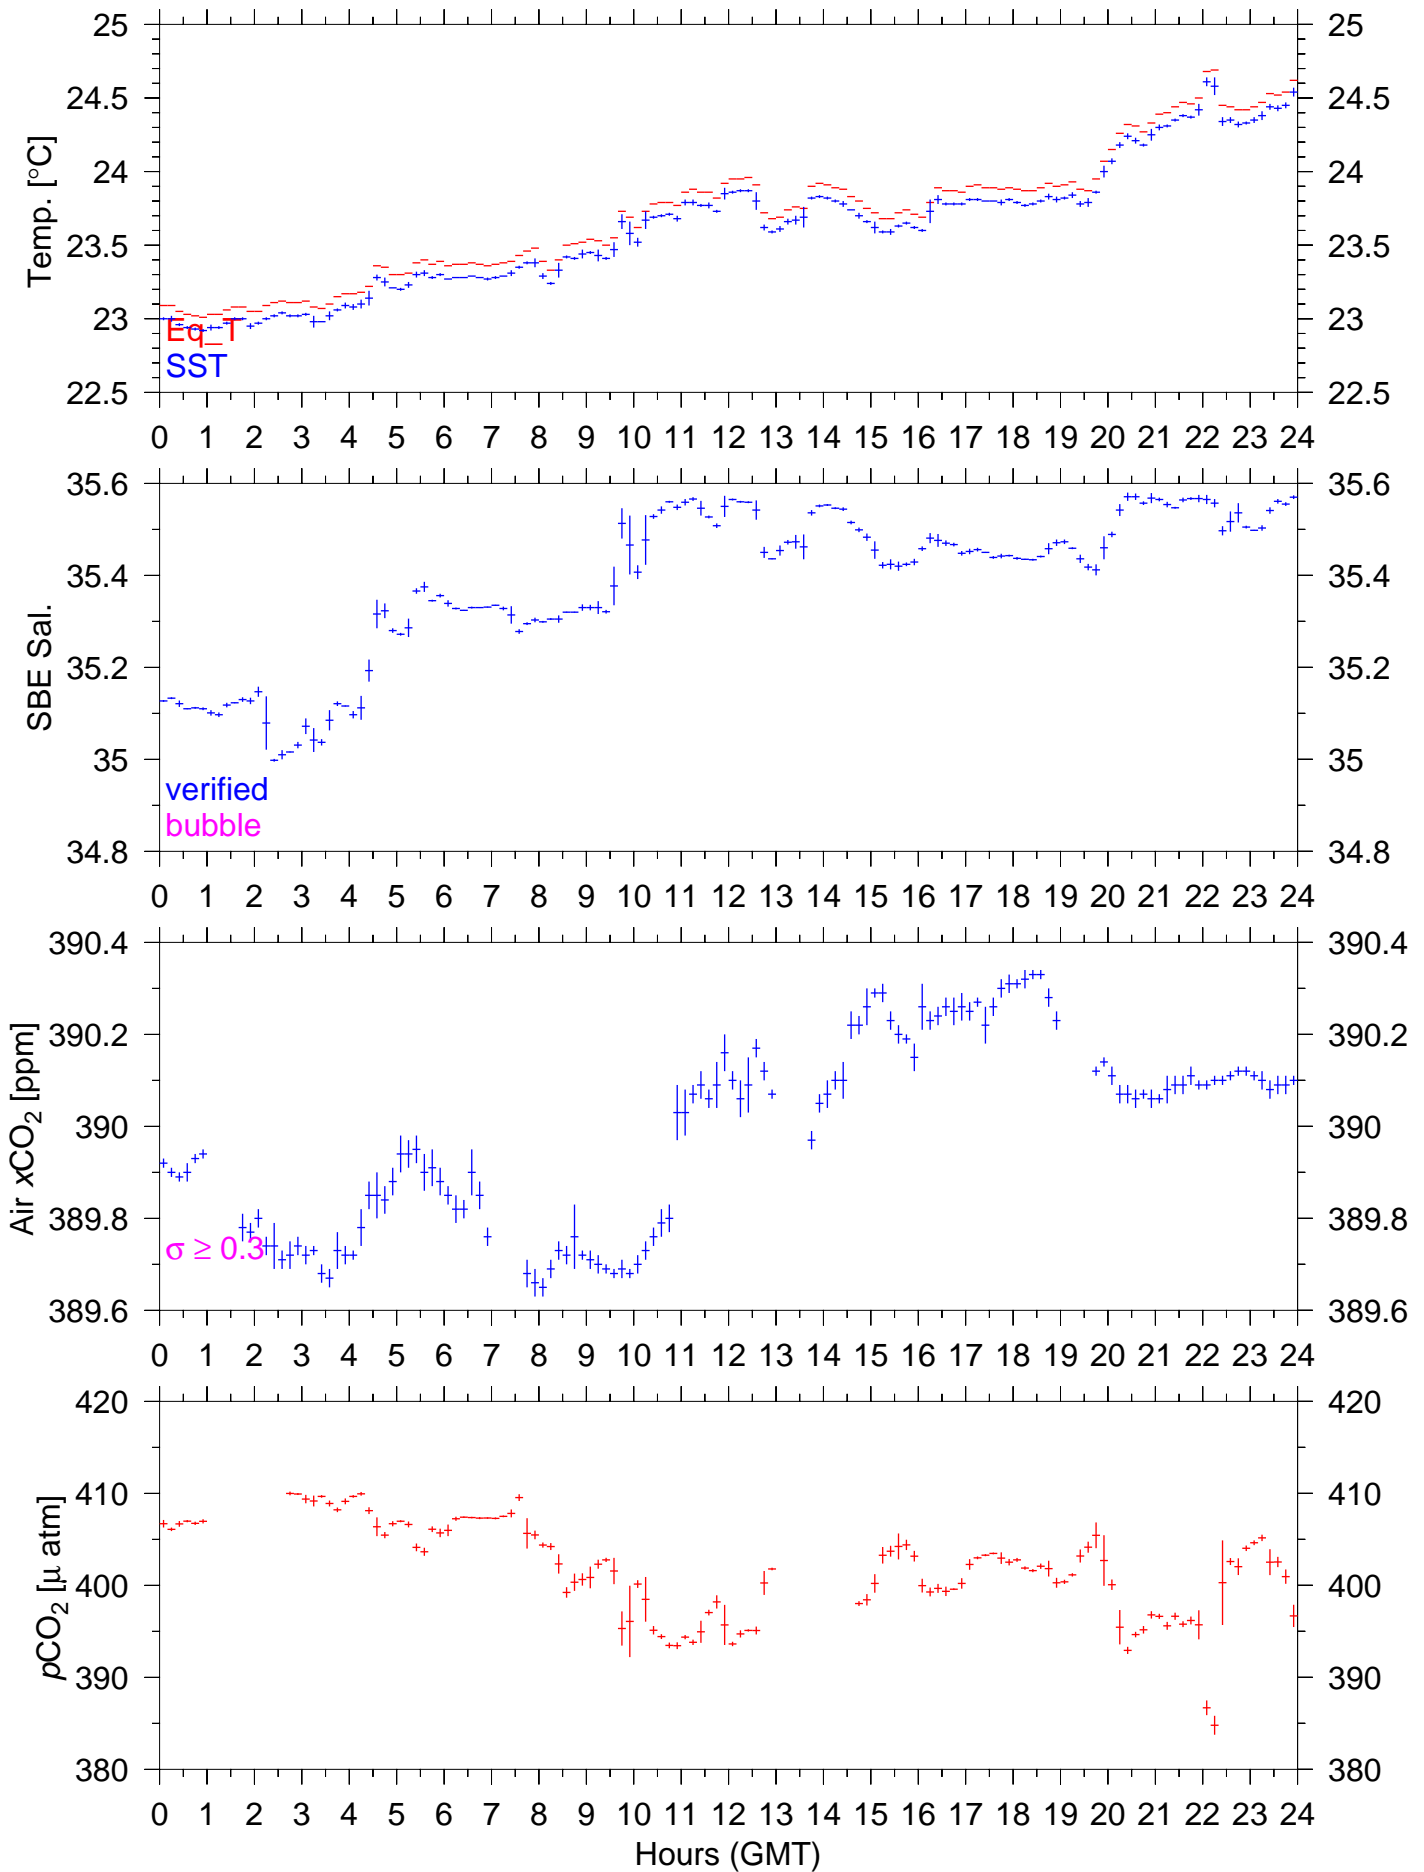

PX154W : September 29, 2012 : 10min. mean

PX154W : September 30, 2012 : 10min. mean

PX154W : October 01, 2012 : 10min. mean

PX154W : October 02, 2012 : 10min. mean

PX154W : October 03, 2012 : 10min. mean

PX154W : October 04, 2012 : 10min. mean

PX154W : October 05, 2012 : 10min. mean

PX154W : October 06, 2012 : 10min. mean

PX154W : October 07, 2012 : 10min. mean

PX154W : October 08, 2012 : 10min. mean

PX154W : October 09, 2012 : 10min. mean

PX154W : October 10, 2012 : 10min. mean

PX154W : October 11, 2012 : 10min. mean

PX154W : October 13, 2012 : 10min. mean