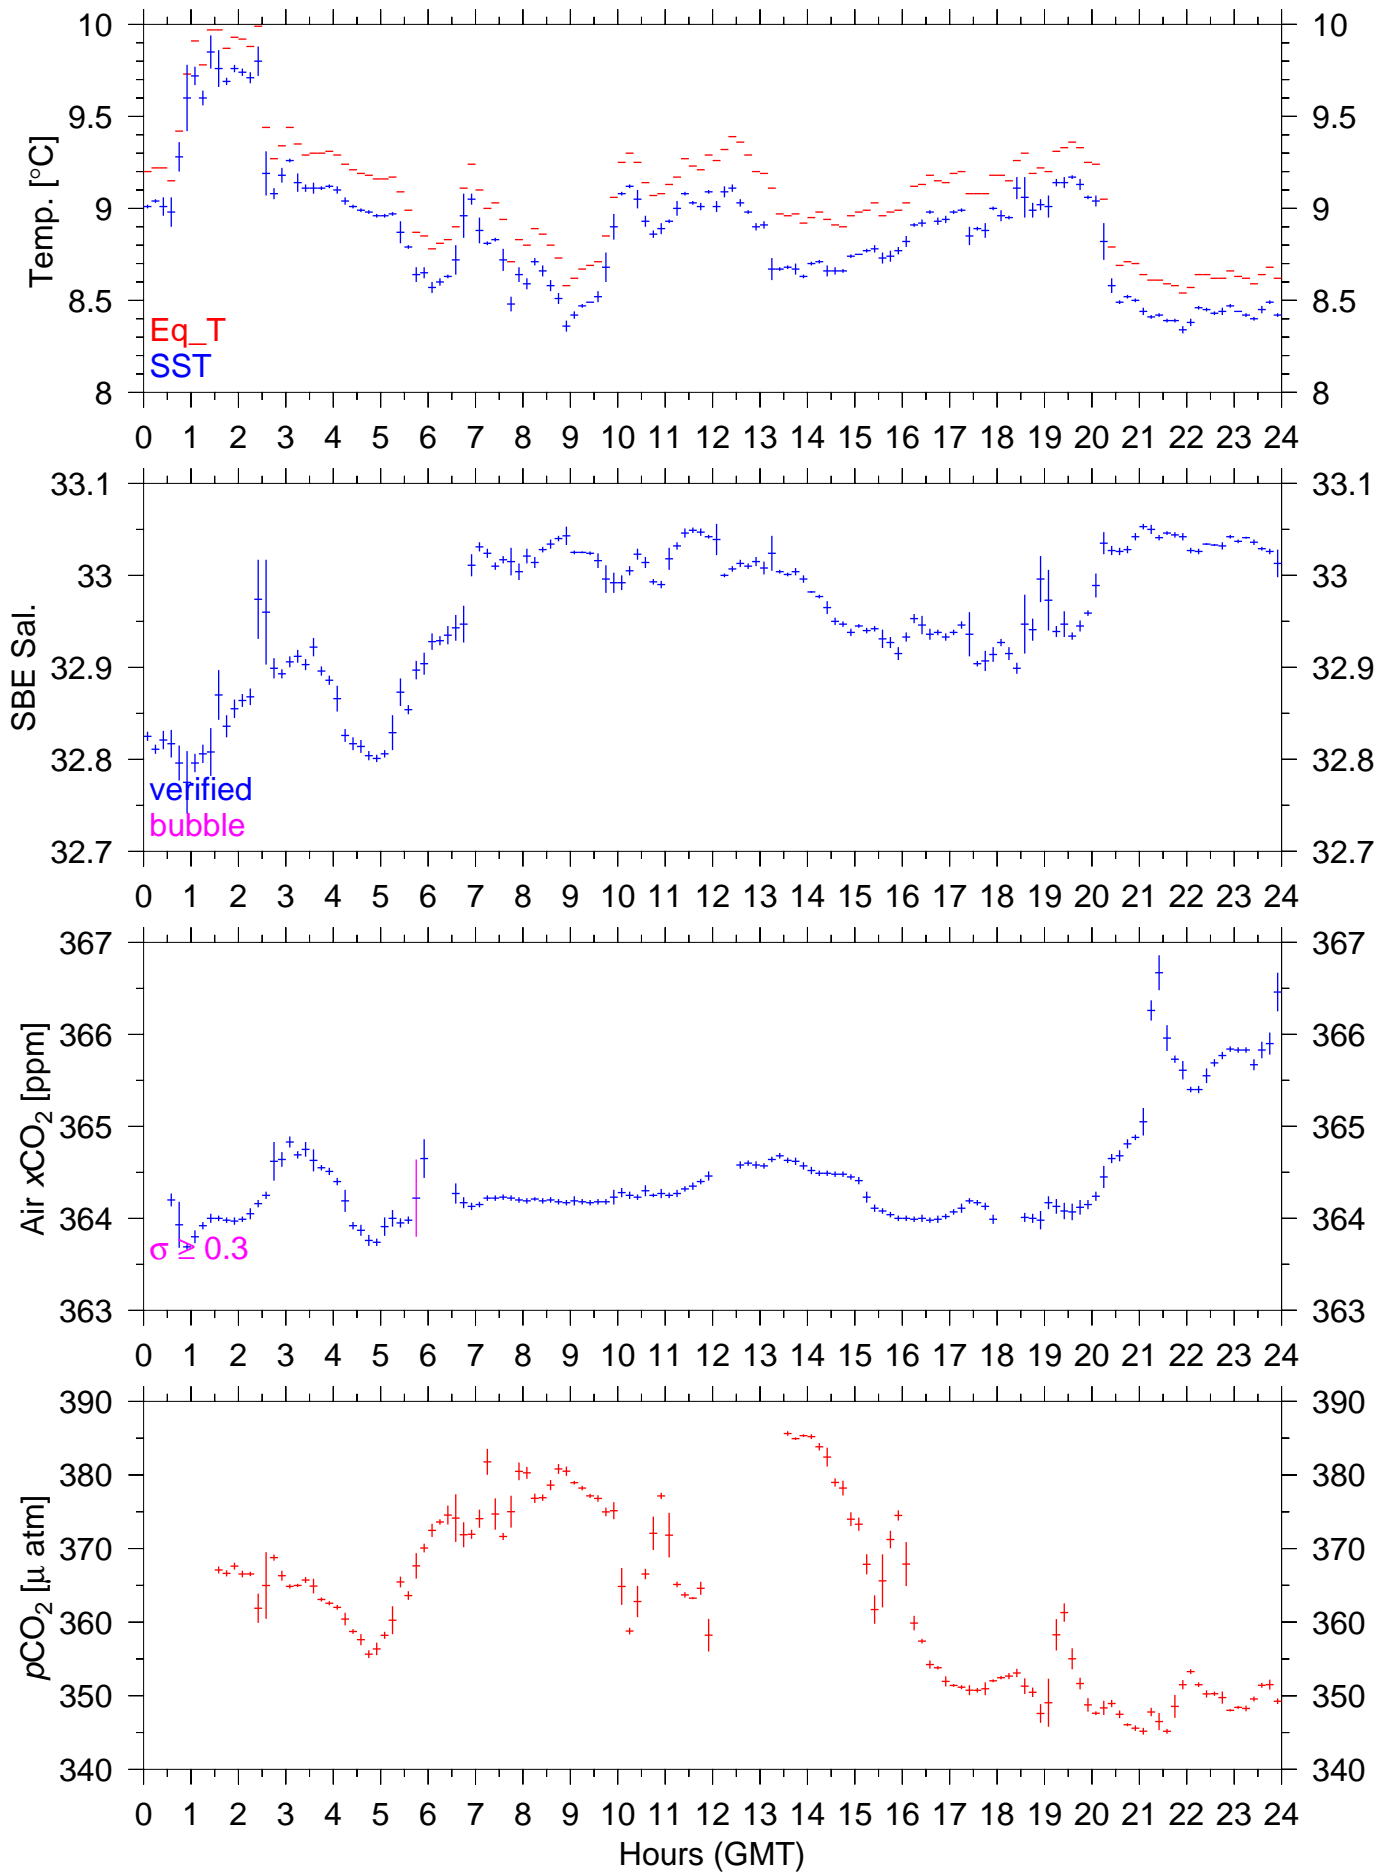

PX74E : July 27, 2002 : 10min. mean

PX74E : July 28, 2002 : 10min. mean

PX74E : July 29, 2002 : 10min. mean

PX74E : July 30, 2002 : 10min. mean

PX74E : July 31, 2002 : 10min. mean

PX74E : August 01, 2002 : 10min. mean

PX74E : August 02, 2002 : 10min. mean

PX74E : August 03, 2002 : 10min. mean

PX74E : August 04, 2002 : 10min. mean

PX74E : August 05, 2002 : 10min. mean

PX74E : August 06, 2002 : 10min. mean

PX74E : August 07, 2002 : 10min. mean