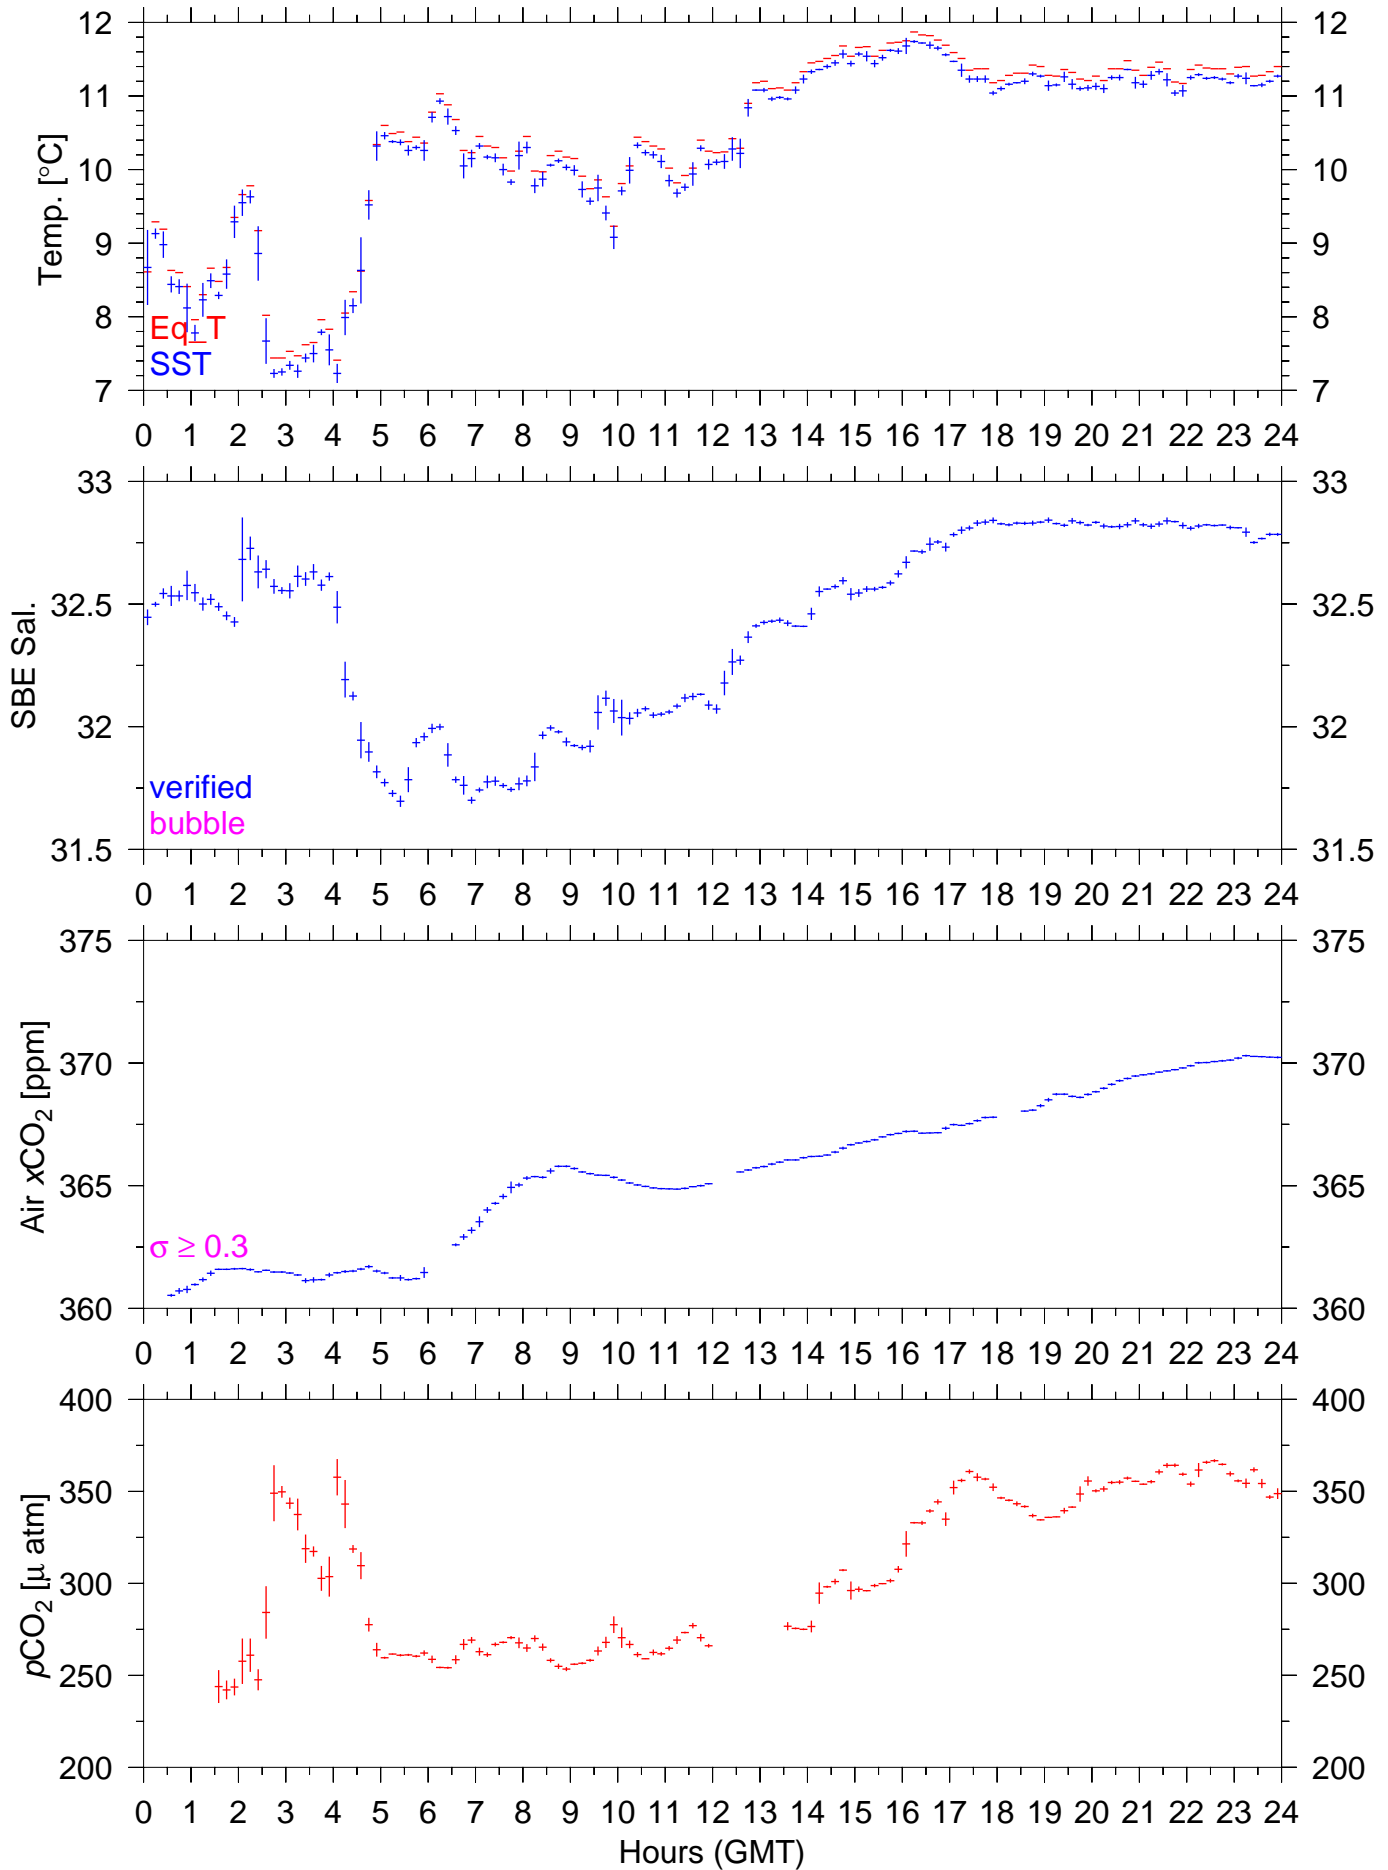

PX74E : July 27, 2002 : 10min. mean

PX74E : July 28, 2002 : 10min. mean

PX74E : July 29, 2002 : 10min. mean

PX74E : July 30, 2002 : 10min. mean

PX74E : July 31, 2002 : 10min. mean

PX74E : August 01, 2002 : 10min. mean

PX74E : August 02, 2002 : 10min. mean

PX74E : August 03, 2002 : 10min. mean

PX74E : August 04, 2002 : 10min. mean

PX74E : August 05, 2002 : 10min. mean

PX74E : August 06, 2002 : 10min. mean

PX74E : August 07, 2002 : 10min. mean