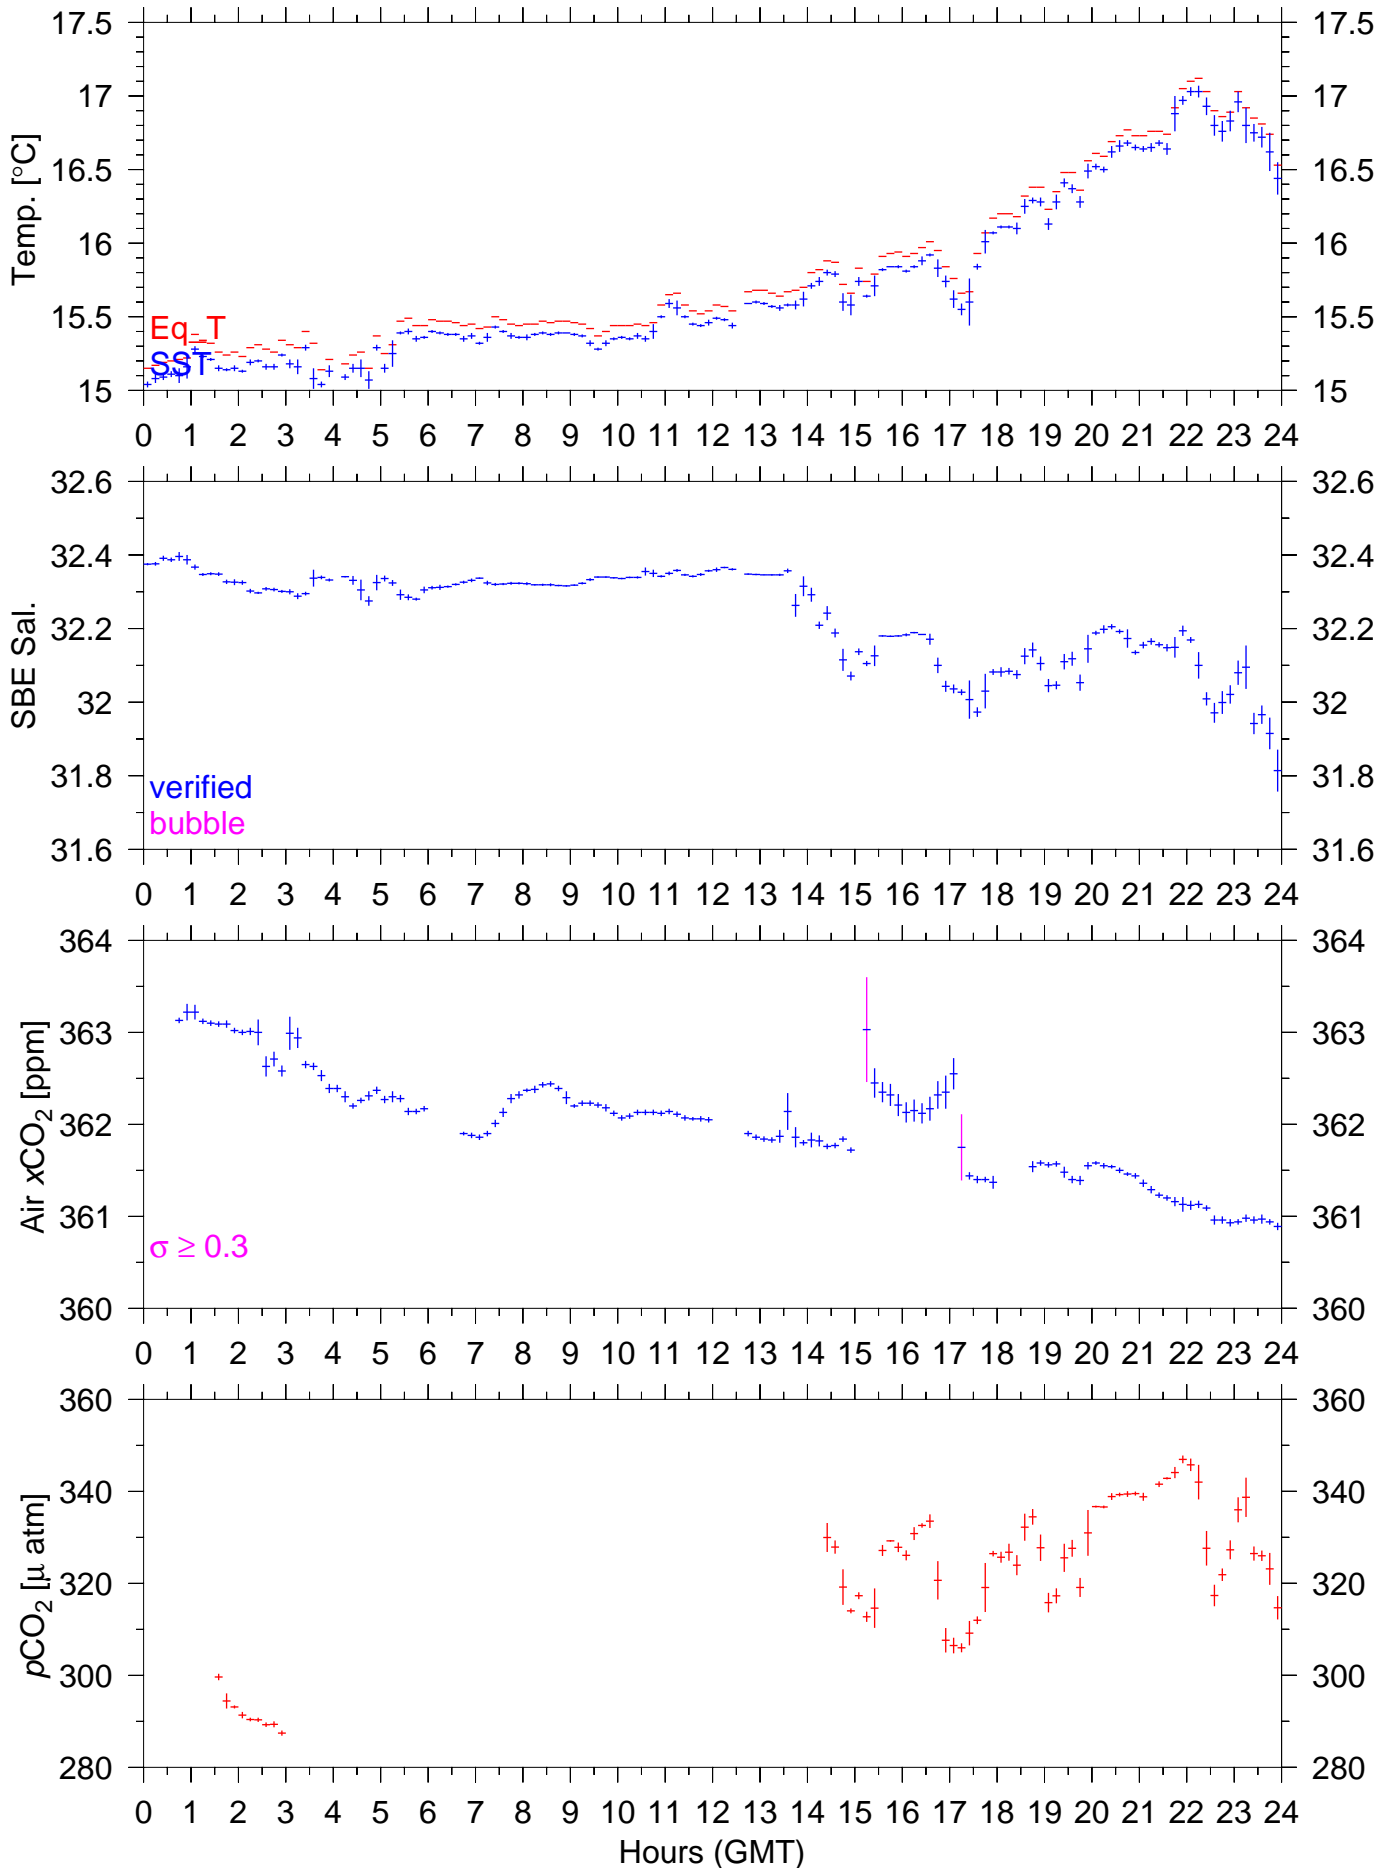

PX74E : July 27, 2002 : 10min. mean

PX74E : July 28, 2002 : 10min. mean

PX74E : July 29, 2002 : 10min. mean

PX74E : July 30, 2002 : 10min. mean

PX74E : July 31, 2002 : 10min. mean

PX74E : August 01, 2002 : 10min. mean

PX74E : August 02, 2002 : 10min. mean

PX74E : August 03, 2002 : 10min. mean

PX74E : August 04, 2002 : 10min. mean

PX74E : August 05, 2002 : 10min. mean

PX74E : August 06, 2002 : 10min. mean

PX74E : August 07, 2002 : 10min. mean