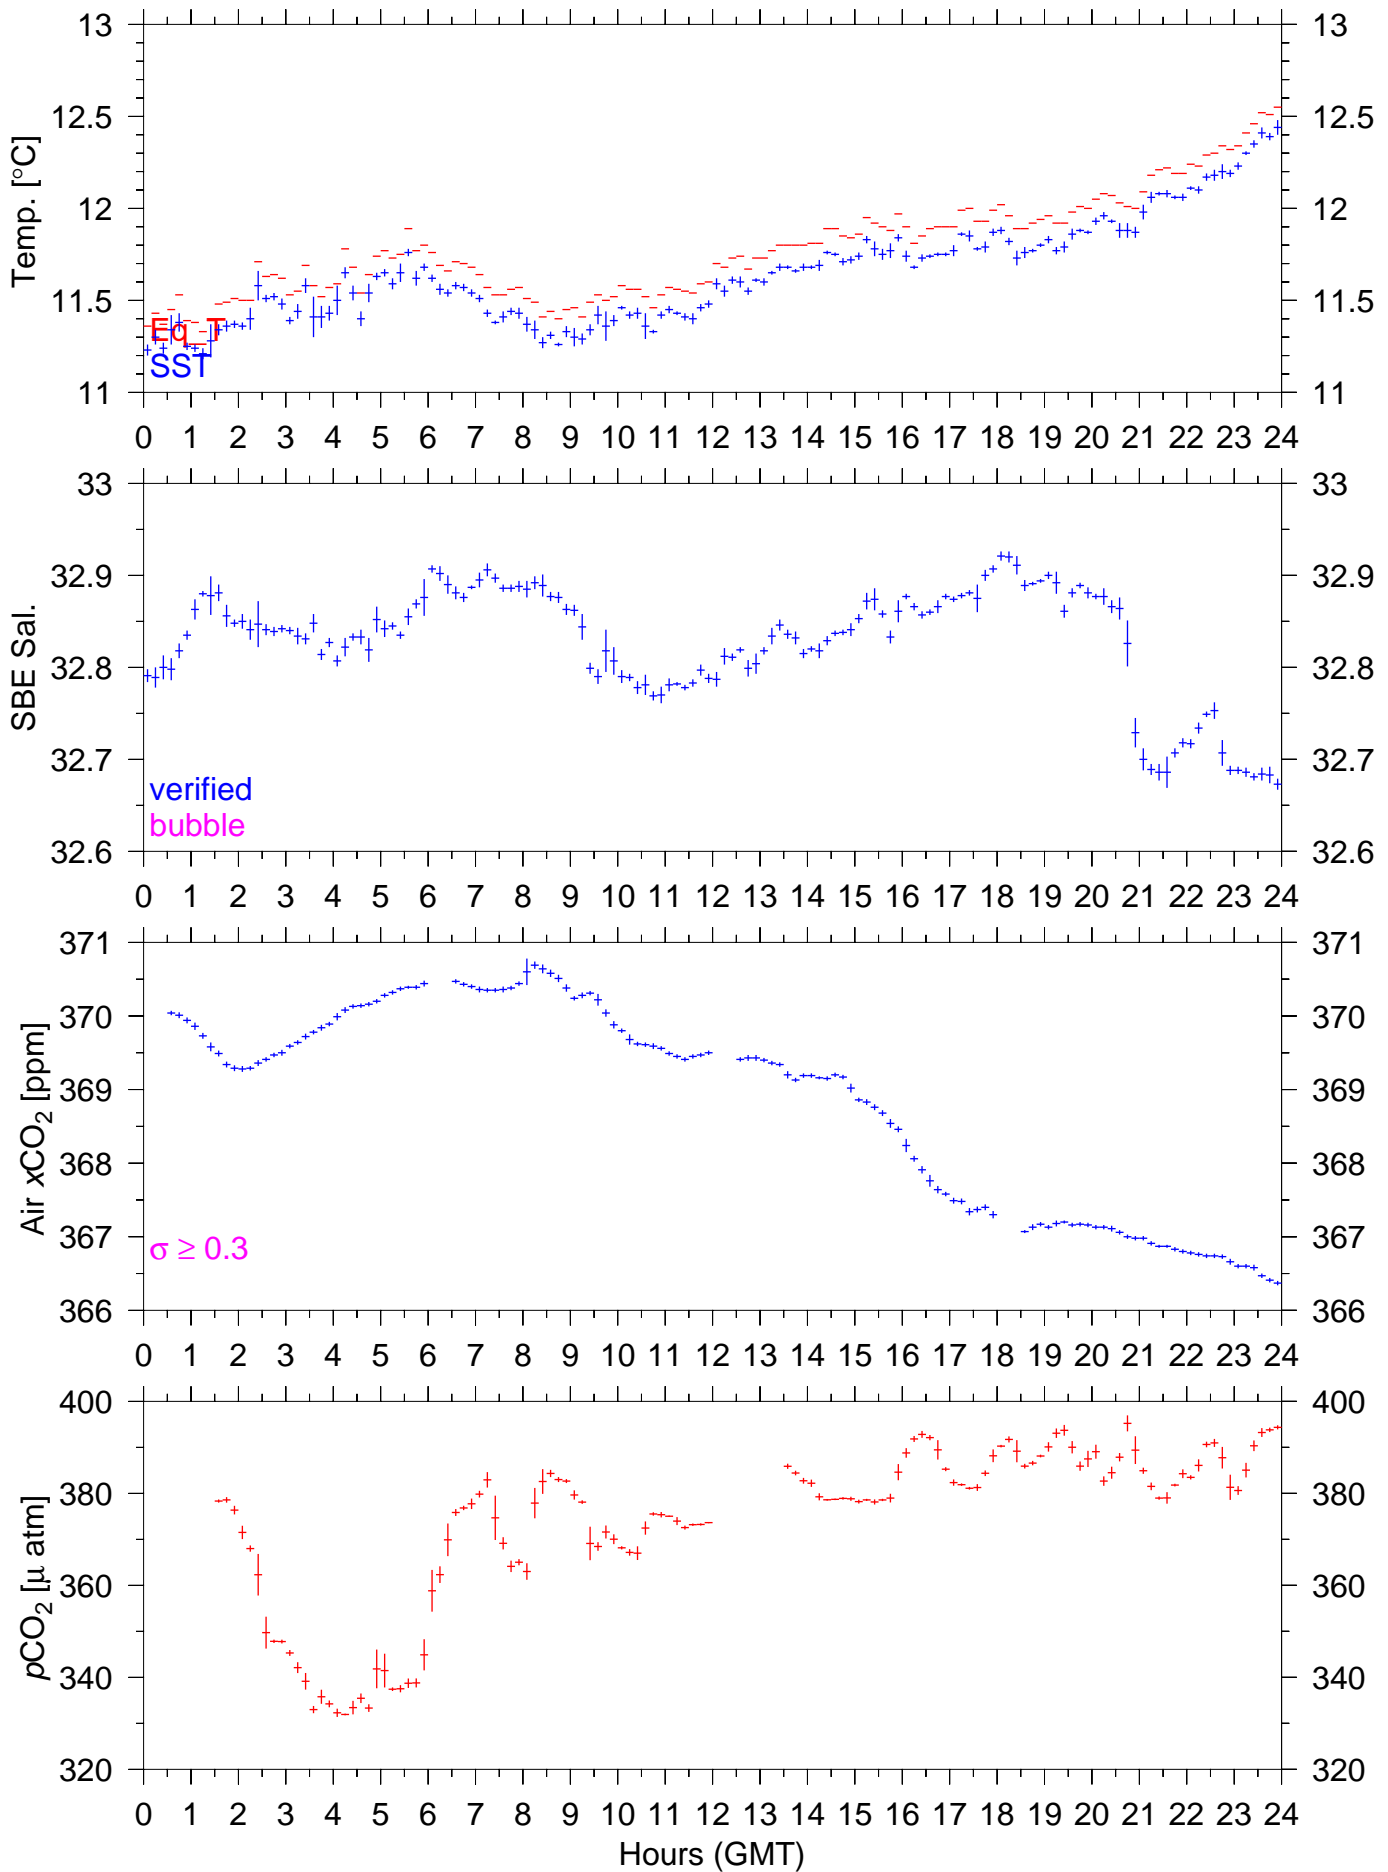

PX74E : July 27, 2002 : 10min. mean

PX74E : July 28, 2002 : 10min. mean

PX74E : July 29, 2002 : 10min. mean

PX74E : July 30, 2002 : 10min. mean

PX74E : July 31, 2002 : 10min. mean

PX74E : August 01, 2002 : 10min. mean

PX74E : August 02, 2002 : 10min. mean

PX74E : August 03, 2002 : 10min. mean

PX74E : August 04, 2002 : 10min. mean

PX74E : August 05, 2002 : 10min. mean

PX74E : August 06, 2002 : 10min. mean

PX74E : August 07, 2002 : 10min. mean