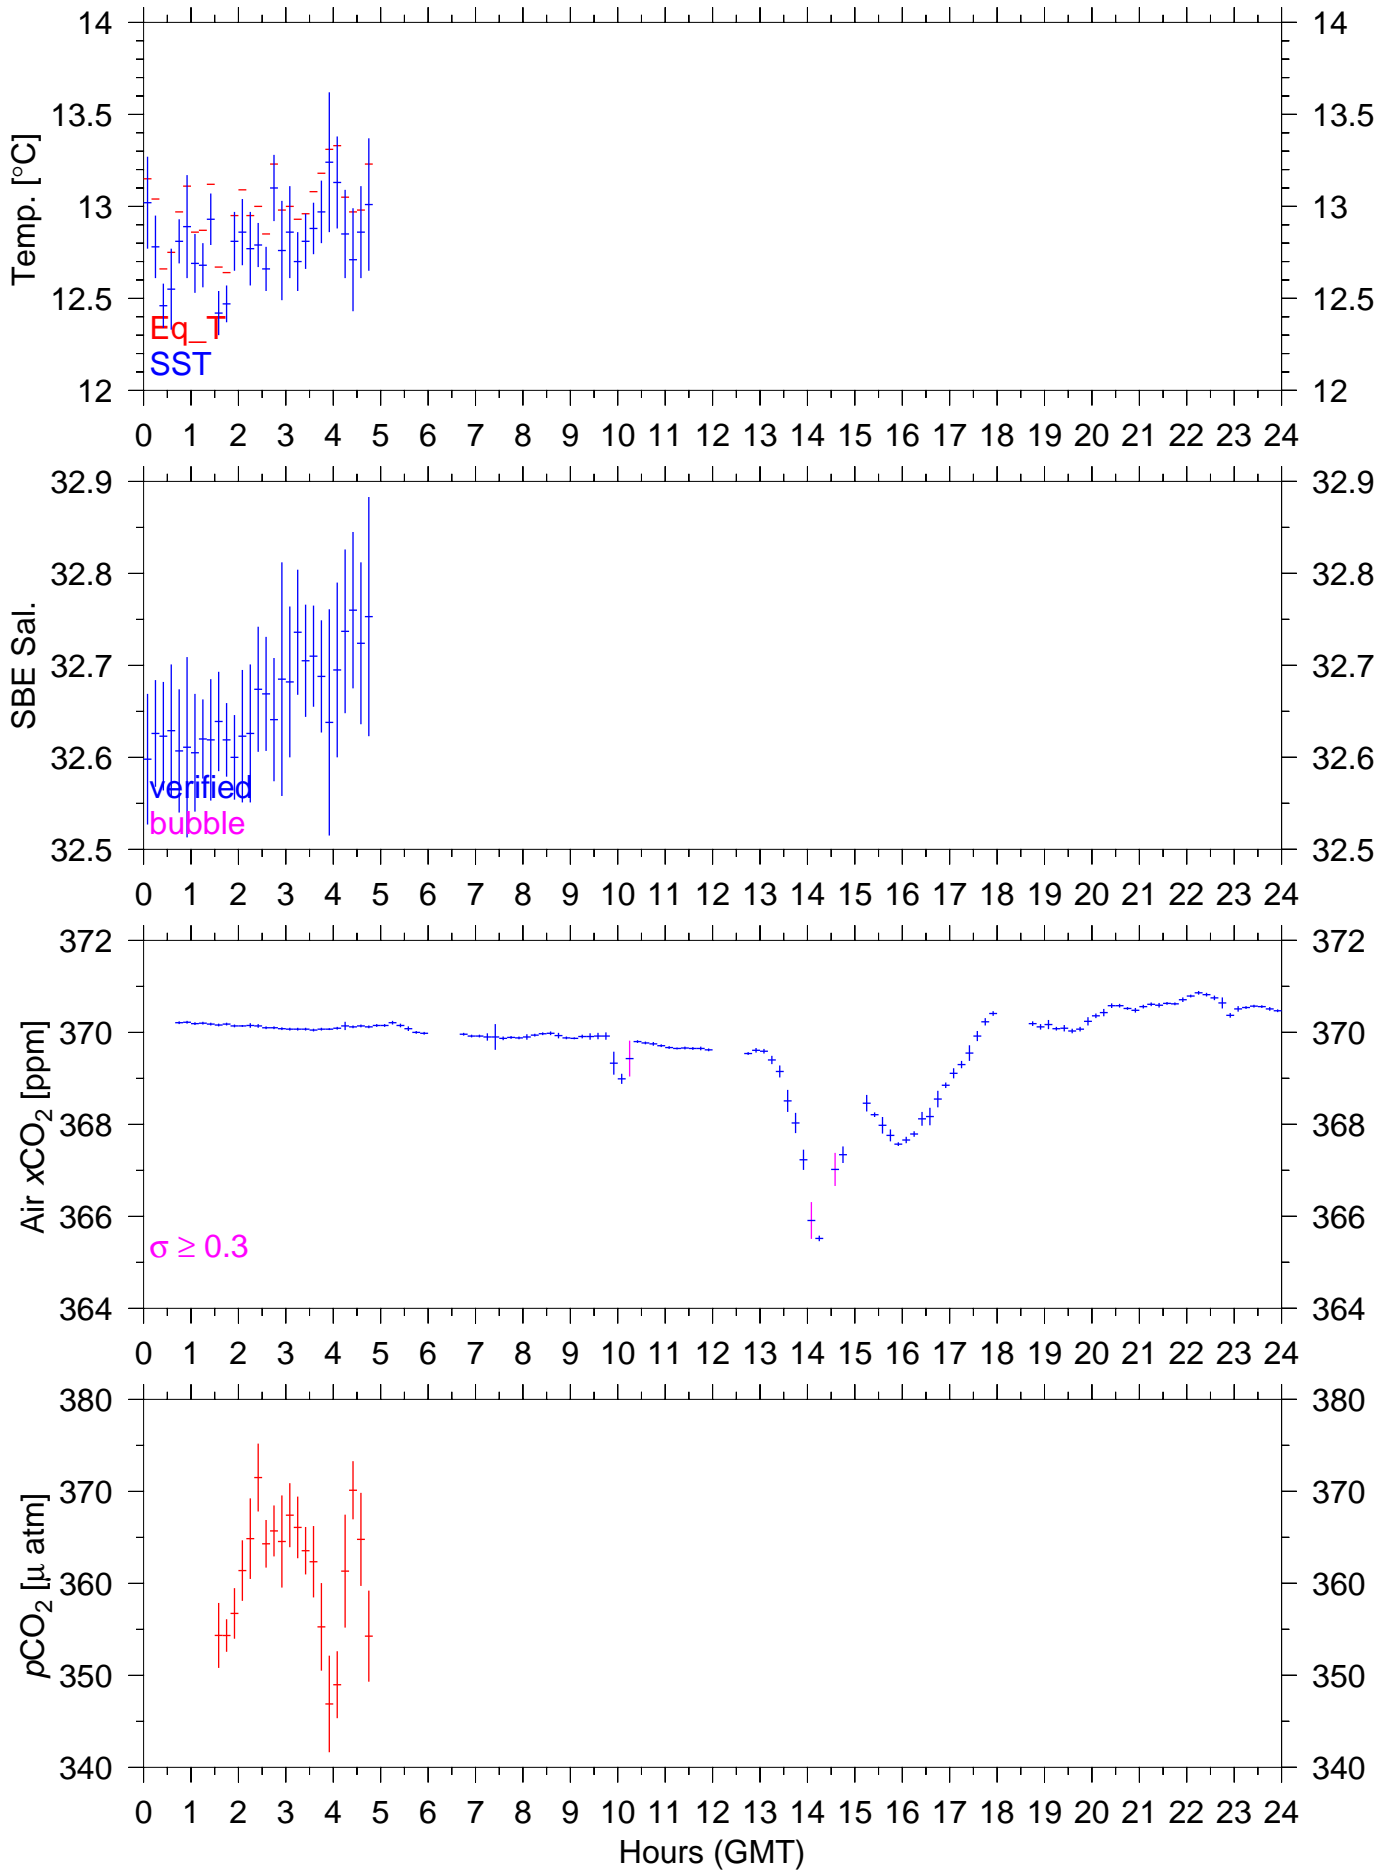

PX74W : August 13, 2002 : 10min. mean

PX74W : August 14, 2002 : 10min. mean

PX74W : August 15, 2002 : 10min. mean

PX74W : August 16, 2002 : 10min. mean

PX74W : August 17, 2002 : 10min. mean

PX74W : August 18, 2002 : 10min. mean

PX74W : August 19, 2002 : 10min. mean

PX74W : August 20, 2002 : 10min. mean

PX74W : August 21, 2002 : 10min. mean

PX74W : August 22, 2002 : 10min. mean

PX74W : August 23, 2002 : 10min. mean

PX74W : August 24, 2002 : 10min. mean

PX74W : August 25, 2002 : 10min. mean