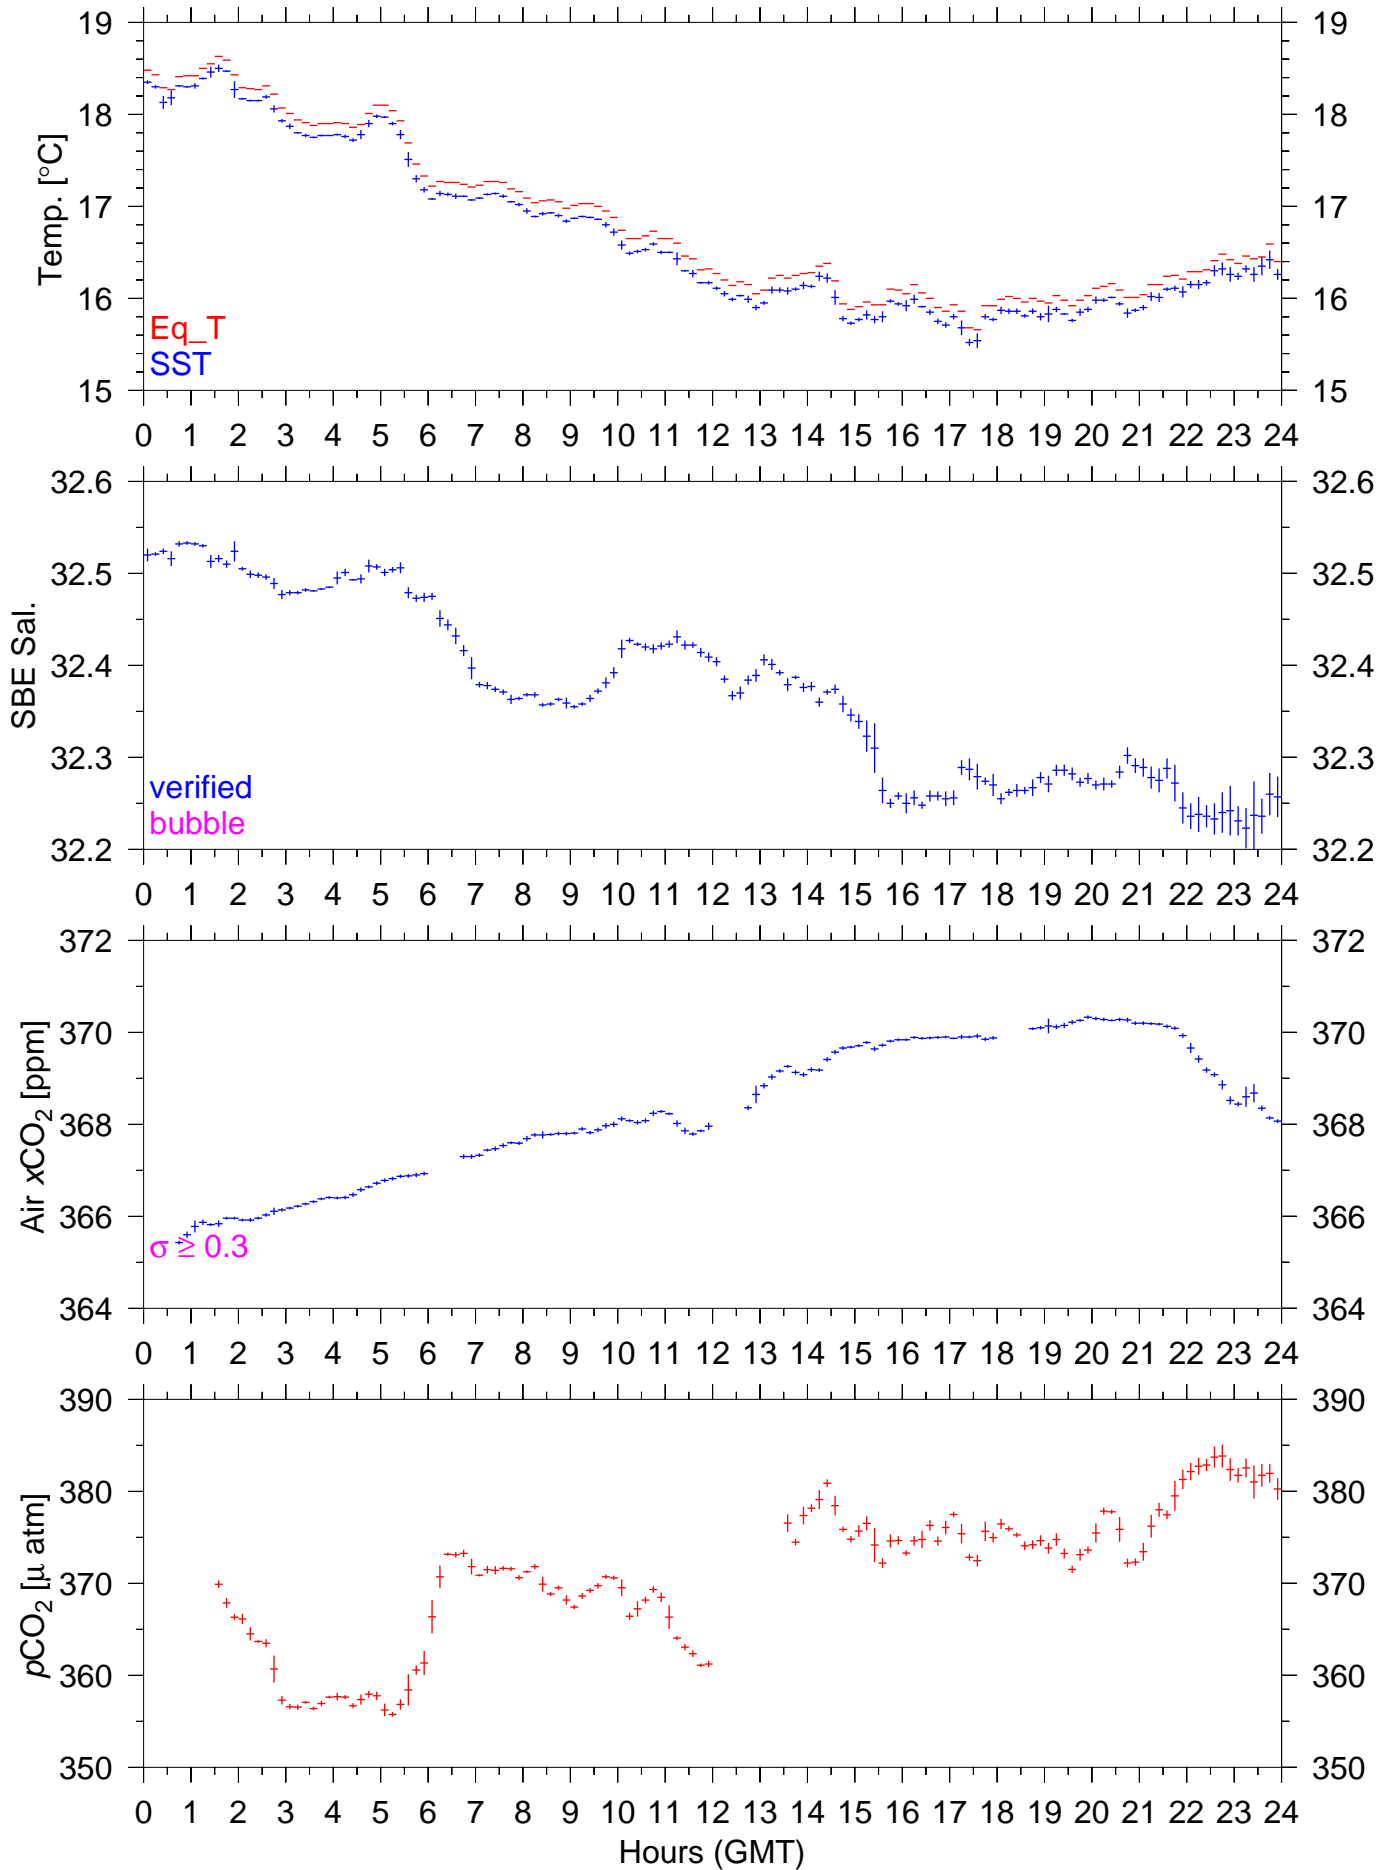

PX74W : August 13, 2002 : 10min. mean

PX74W : August 14, 2002 : 10min. mean

PX74W : August 15, 2002 : 10min. mean

PX74W : August 16, 2002 : 10min. mean

PX74W : August 17, 2002 : 10min. mean

PX74W : August 18, 2002 : 10min. mean

PX74W : August 19, 2002 : 10min. mean

PX74W : August 20, 2002 : 10min. mean

PX74W : August 21, 2002 : 10min. mean

PX74W : August 22, 2002 : 10min. mean

PX74W : August 23, 2002 : 10min. mean

PX74W : August 24, 2002 : 10min. mean

PX74W : August 25, 2002 : 10min. mean