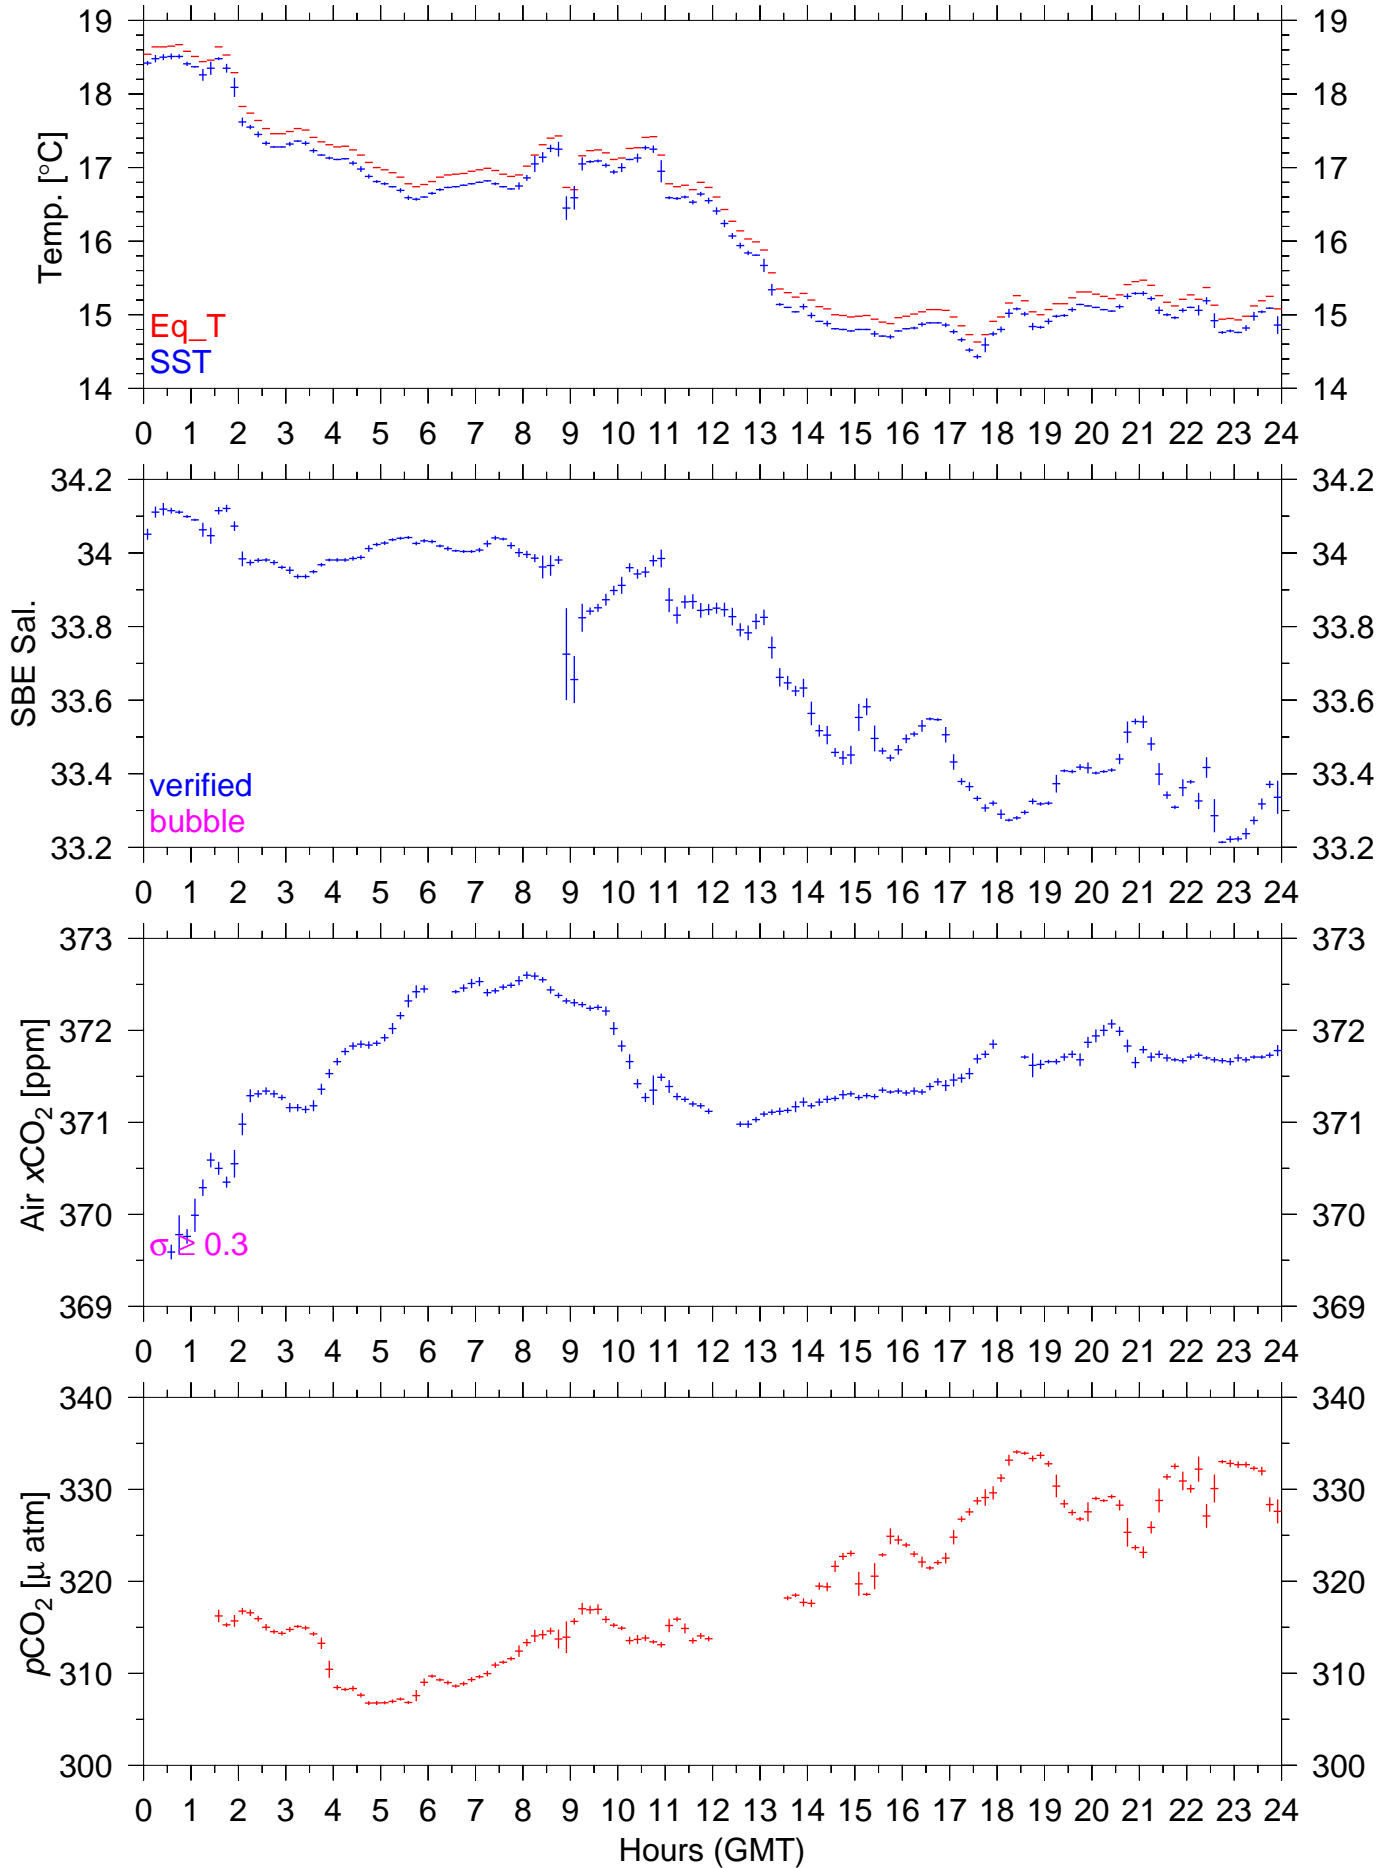

PX76E : September 27, 2002 : 10min. mean

PX76E : September 28, 2002 : 10min. mean

PX76E : September 29, 2002 : 10min. mean

PX76E : September 30, 2002 : 10min. mean

PX76E : October 01, 2002 : 10min. mean

PX76E : October 02, 2002 : 10min. mean

PX76E : October 03, 2002 : 10min. mean

PX76E : October 04, 2002 : 10min. mean

PX76E : October 05, 2002 : 10min. mean

PX76E : October 06, 2002 : 10min. mean

PX76E : October 07, 2002 : 10min. mean

PX76E : October 08, 2002 : 10min. mean