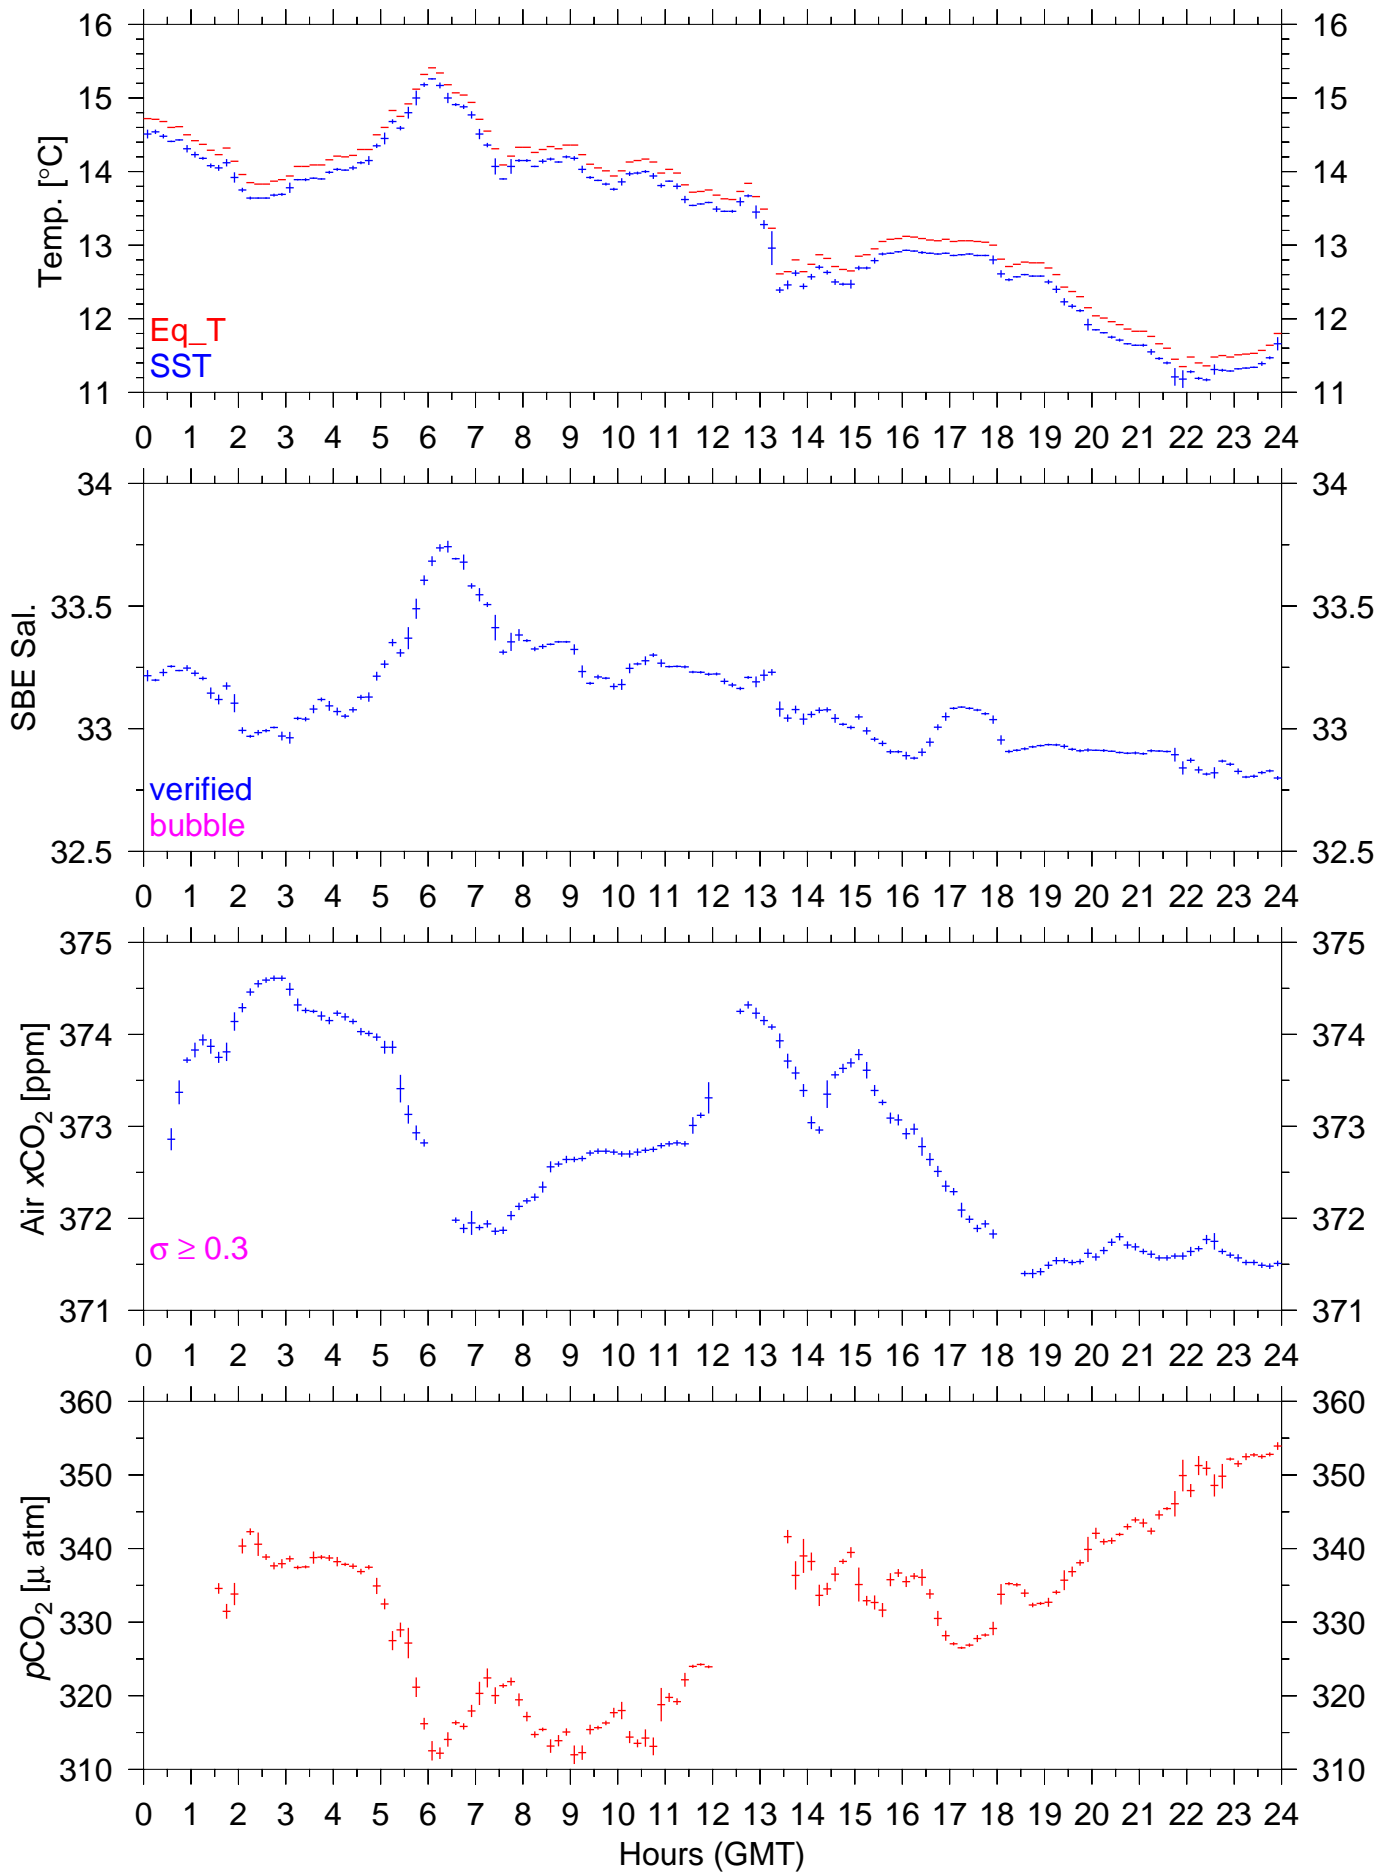

PX76E : September 27, 2002 : 10min. mean

PX76E : September 28, 2002 : 10min. mean

PX76E : September 29, 2002 : 10min. mean

PX76E : September 30, 2002 : 10min. mean

PX76E : October 01, 2002 : 10min. mean

PX76E : October 02, 2002 : 10min. mean

PX76E : October 03, 2002 : 10min. mean

PX76E : October 04, 2002 : 10min. mean

PX76E : October 05, 2002 : 10min. mean

PX76E : October 06, 2002 : 10min. mean

PX76E : October 07, 2002 : 10min. mean

PX76E : October 08, 2002 : 10min. mean