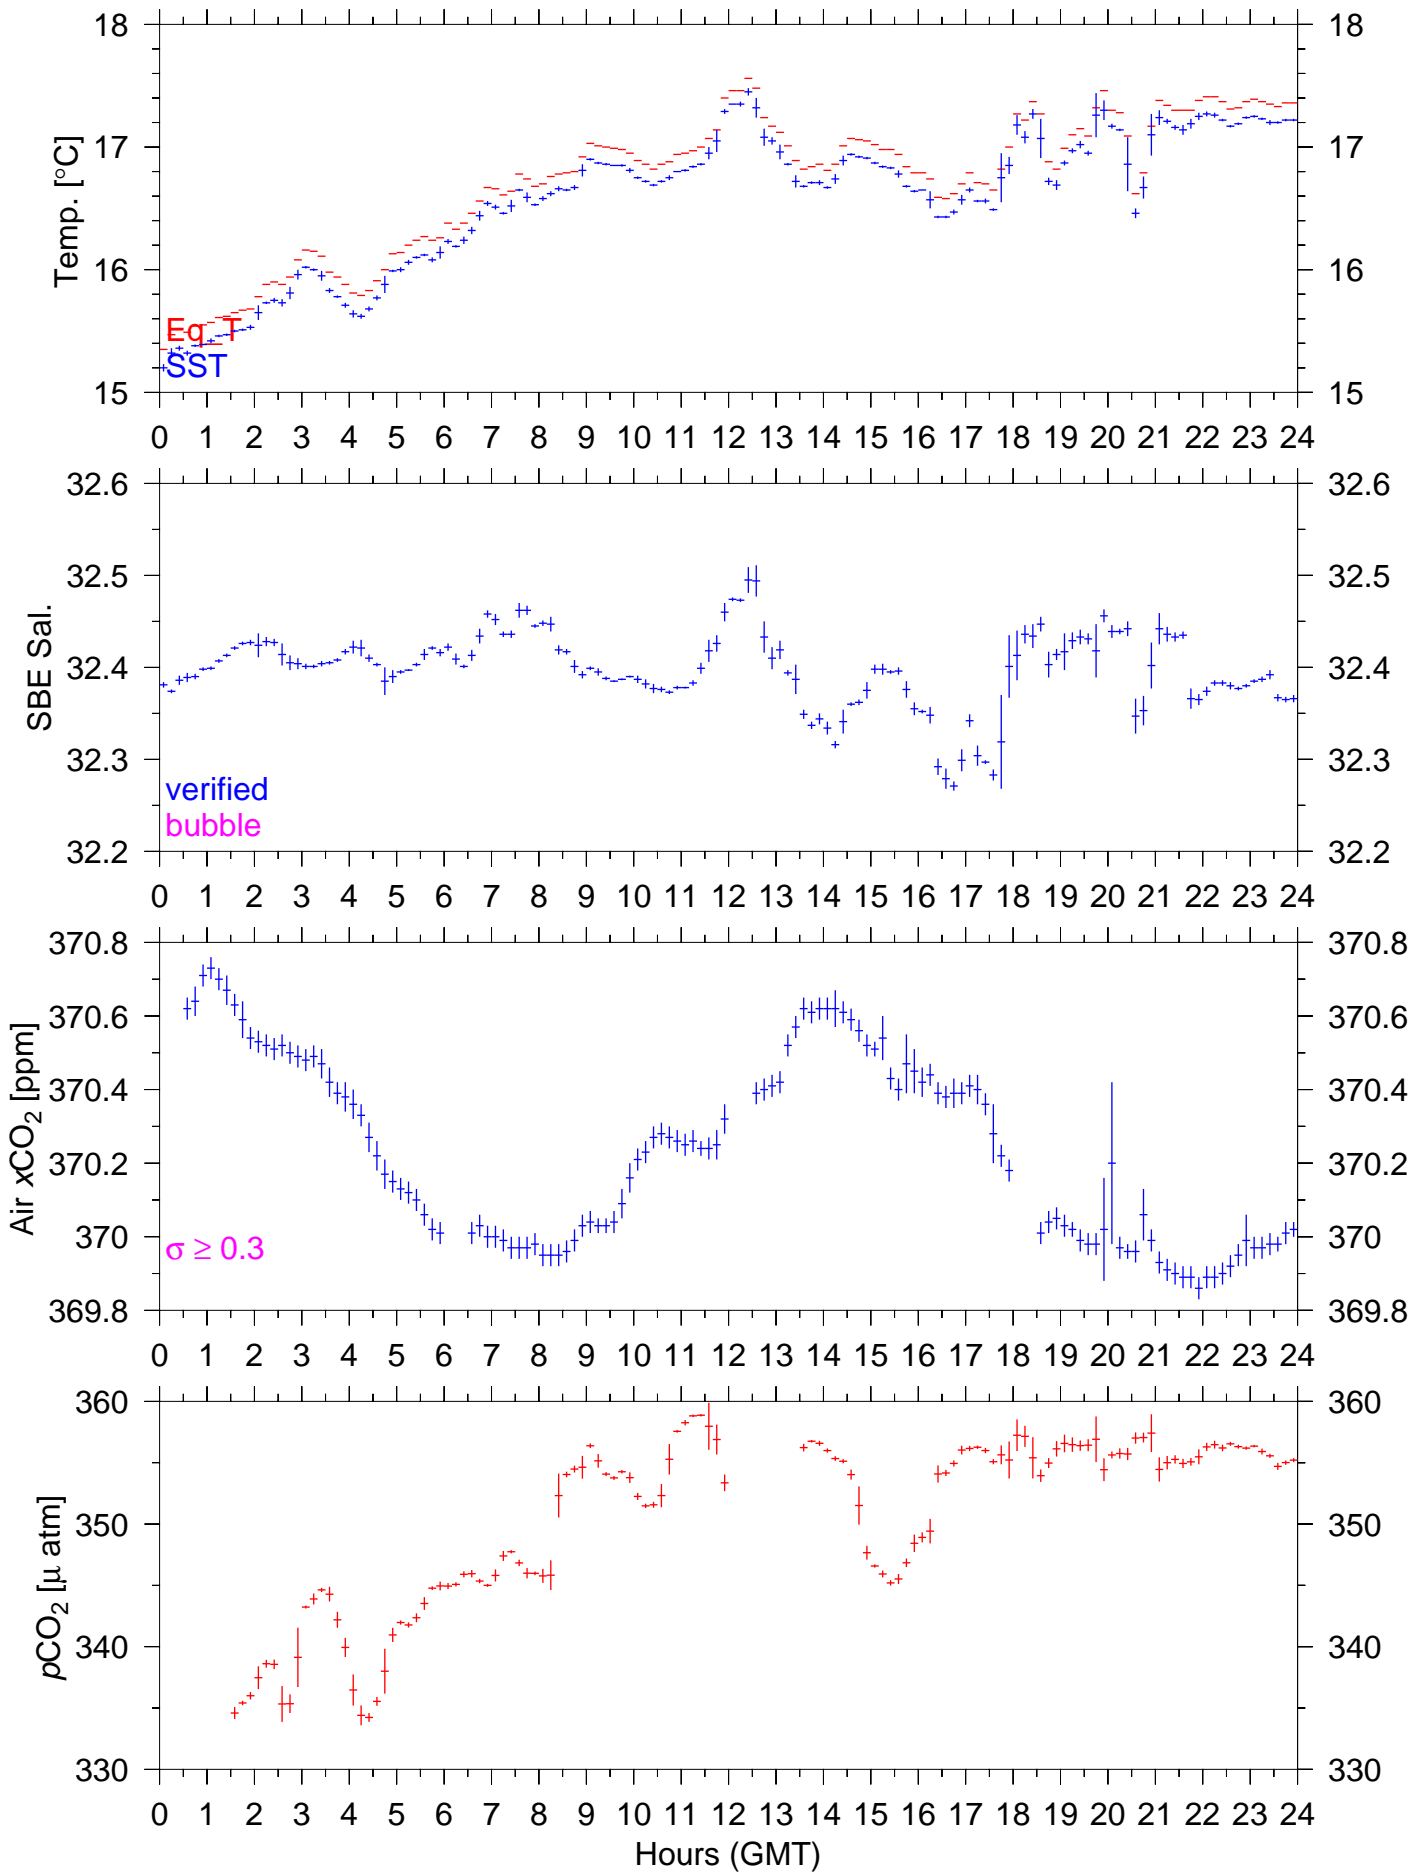

PX76E : September 27, 2002 : 10min. mean

PX76E : September 28, 2002 : 10min. mean

PX76E : September 29, 2002 : 10min. mean

PX76E : September 30, 2002 : 10min. mean

PX76E : October 01, 2002 : 10min. mean

PX76E : October 02, 2002 : 10min. mean

PX76E : October 03, 2002 : 10min. mean

PX76E : October 04, 2002 : 10min. mean

PX76E : October 05, 2002 : 10min. mean

PX76E : October 06, 2002 : 10min. mean

PX76E : October 07, 2002 : 10min. mean

PX76E : October 08, 2002 : 10min. mean