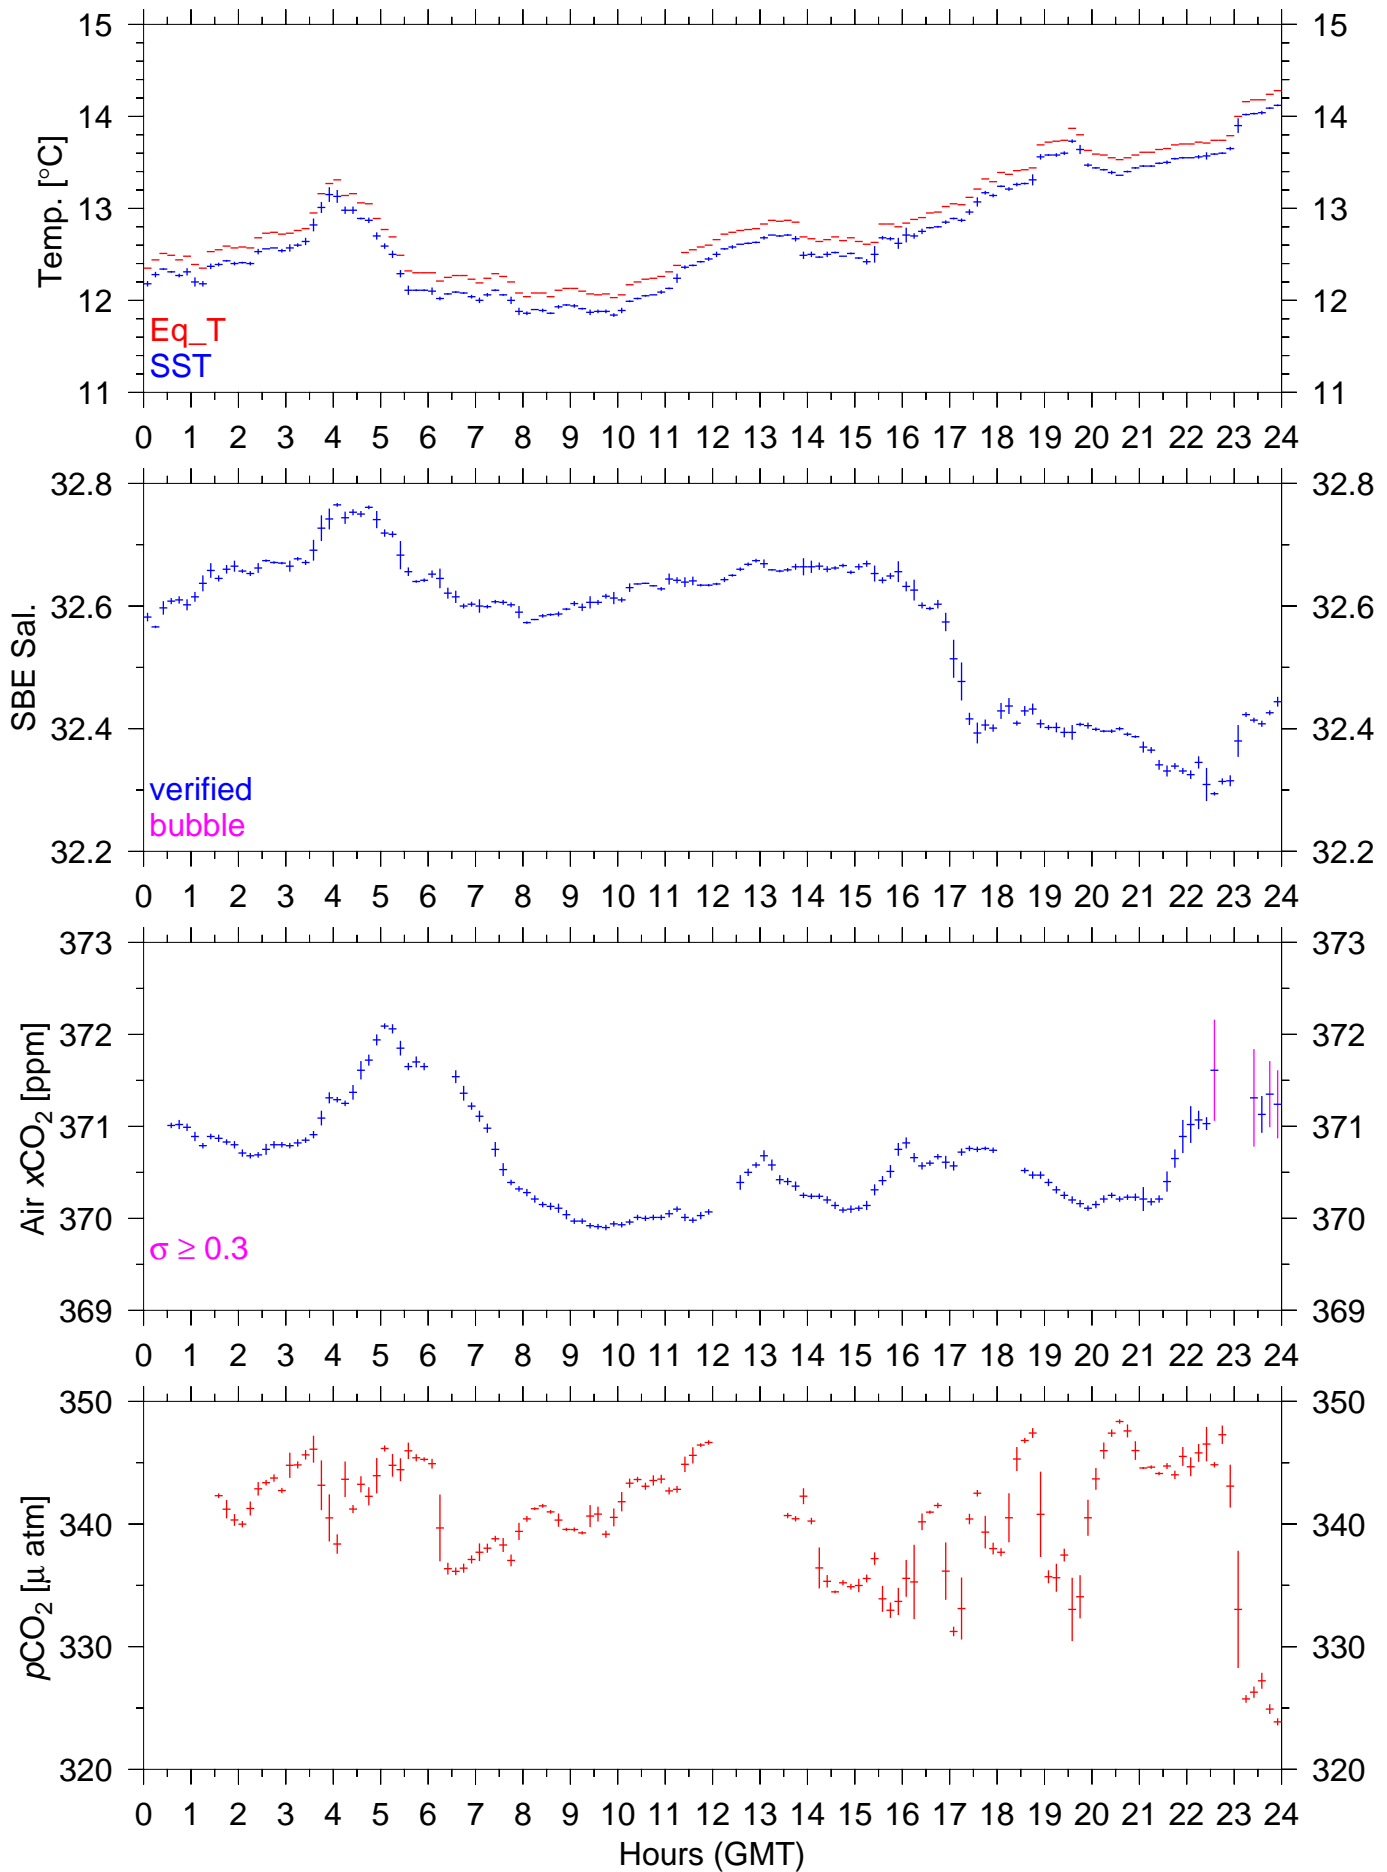

PX76E : September 27, 2002 : 10min. mean

PX76E : September 28, 2002 : 10min. mean

PX76E : September 29, 2002 : 10min. mean

PX76E : September 30, 2002 : 10min. mean

PX76E : October 01, 2002 : 10min. mean

PX76E : October 02, 2002 : 10min. mean

PX76E : October 03, 2002 : 10min. mean

PX76E : October 04, 2002 : 10min. mean

PX76E : October 05, 2002 : 10min. mean

PX76E : October 06, 2002 : 10min. mean

PX76E : October 07, 2002 : 10min. mean

PX76E : October 08, 2002 : 10min. mean