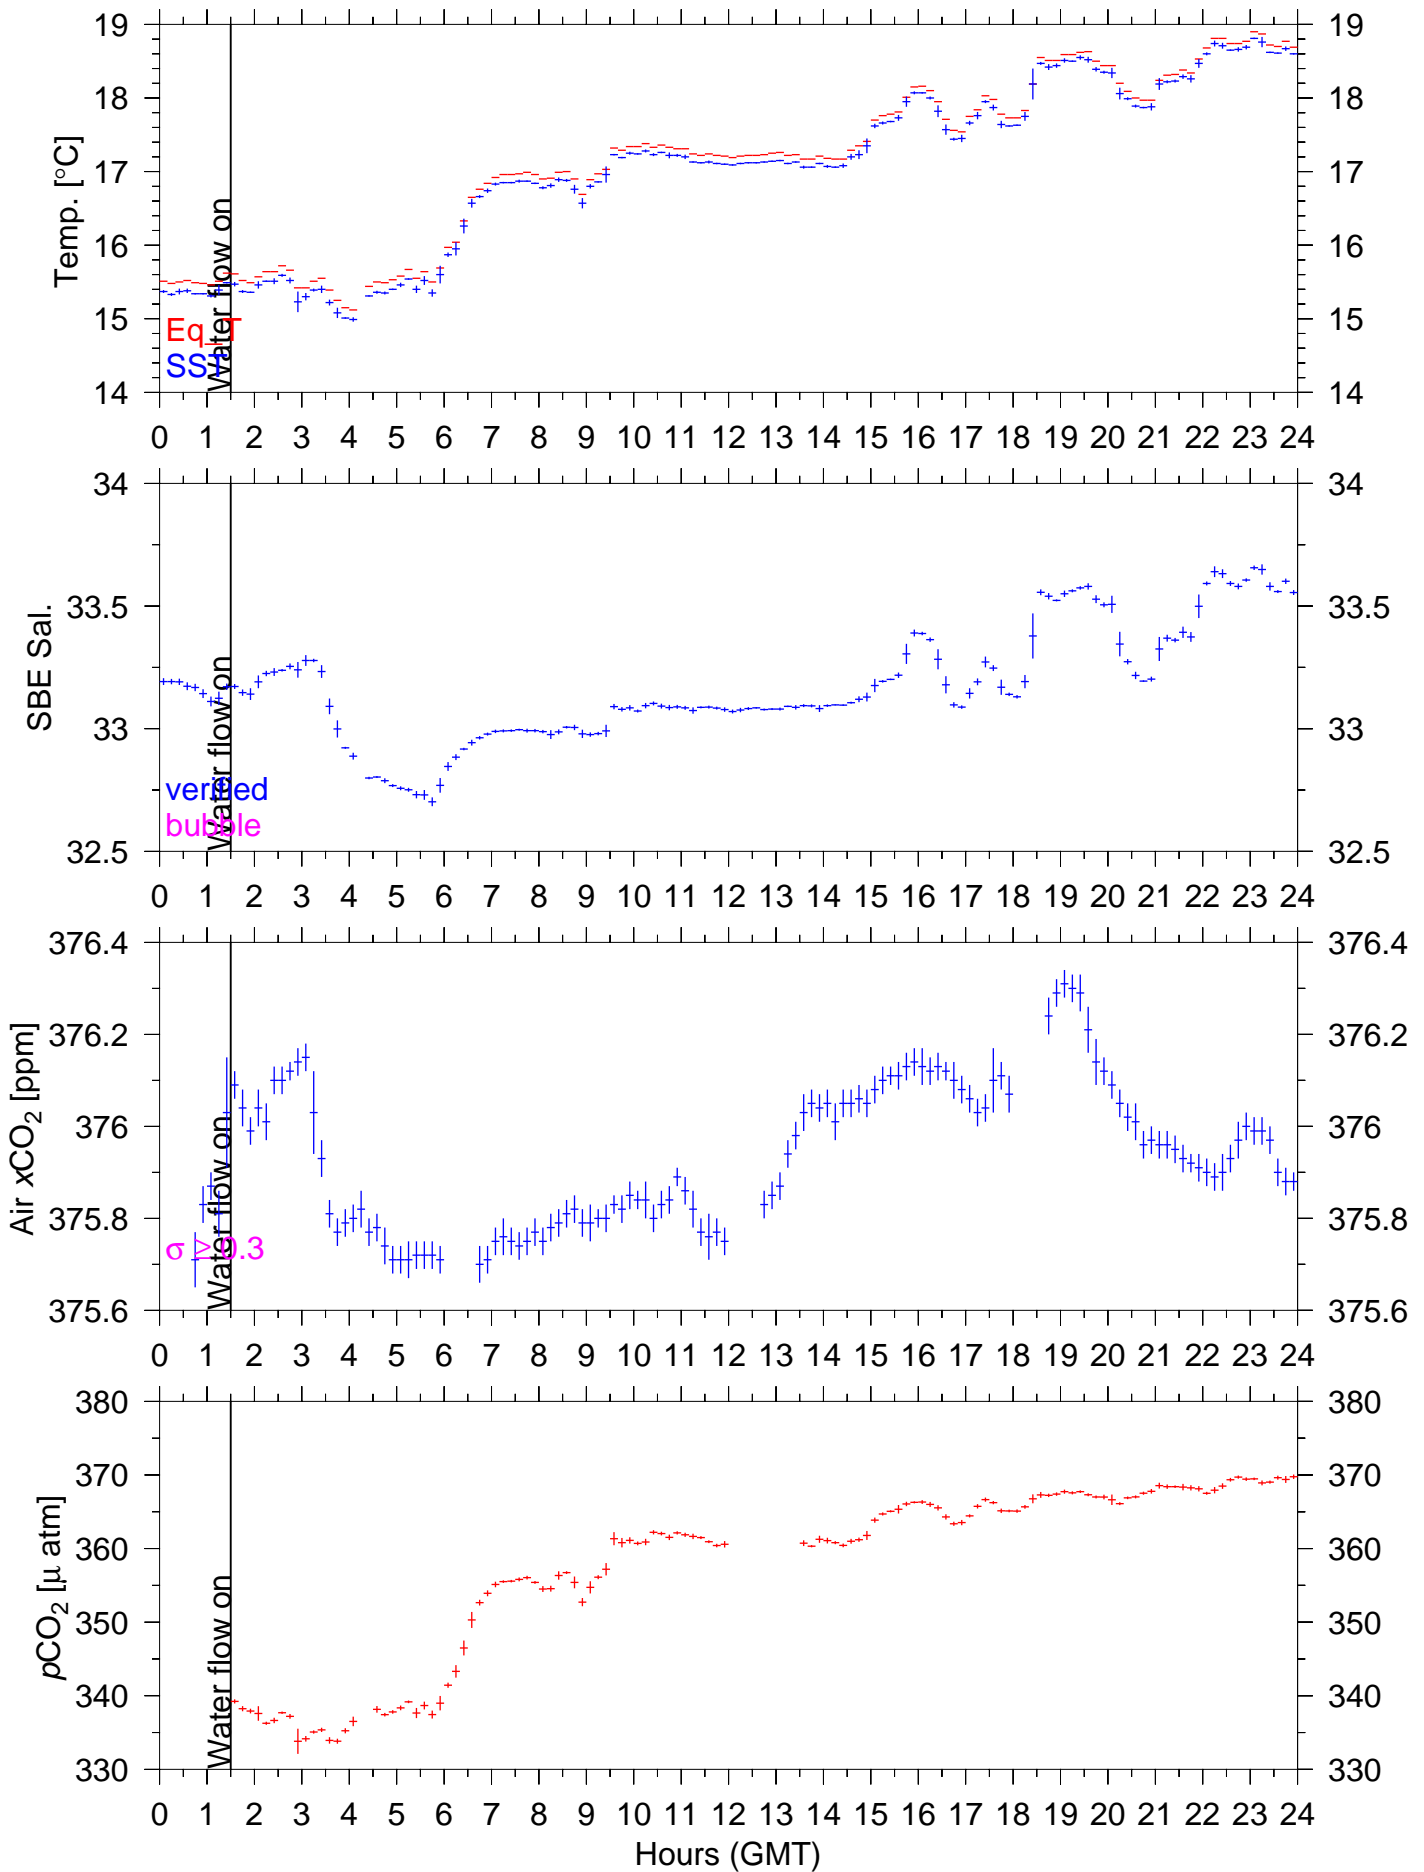

# PX78W : December 16, 2002 : 10min. mean

# PX78W : December 17, 2002 : 10min. mean

# PX78W : December 18, 2002 : 10min. mean