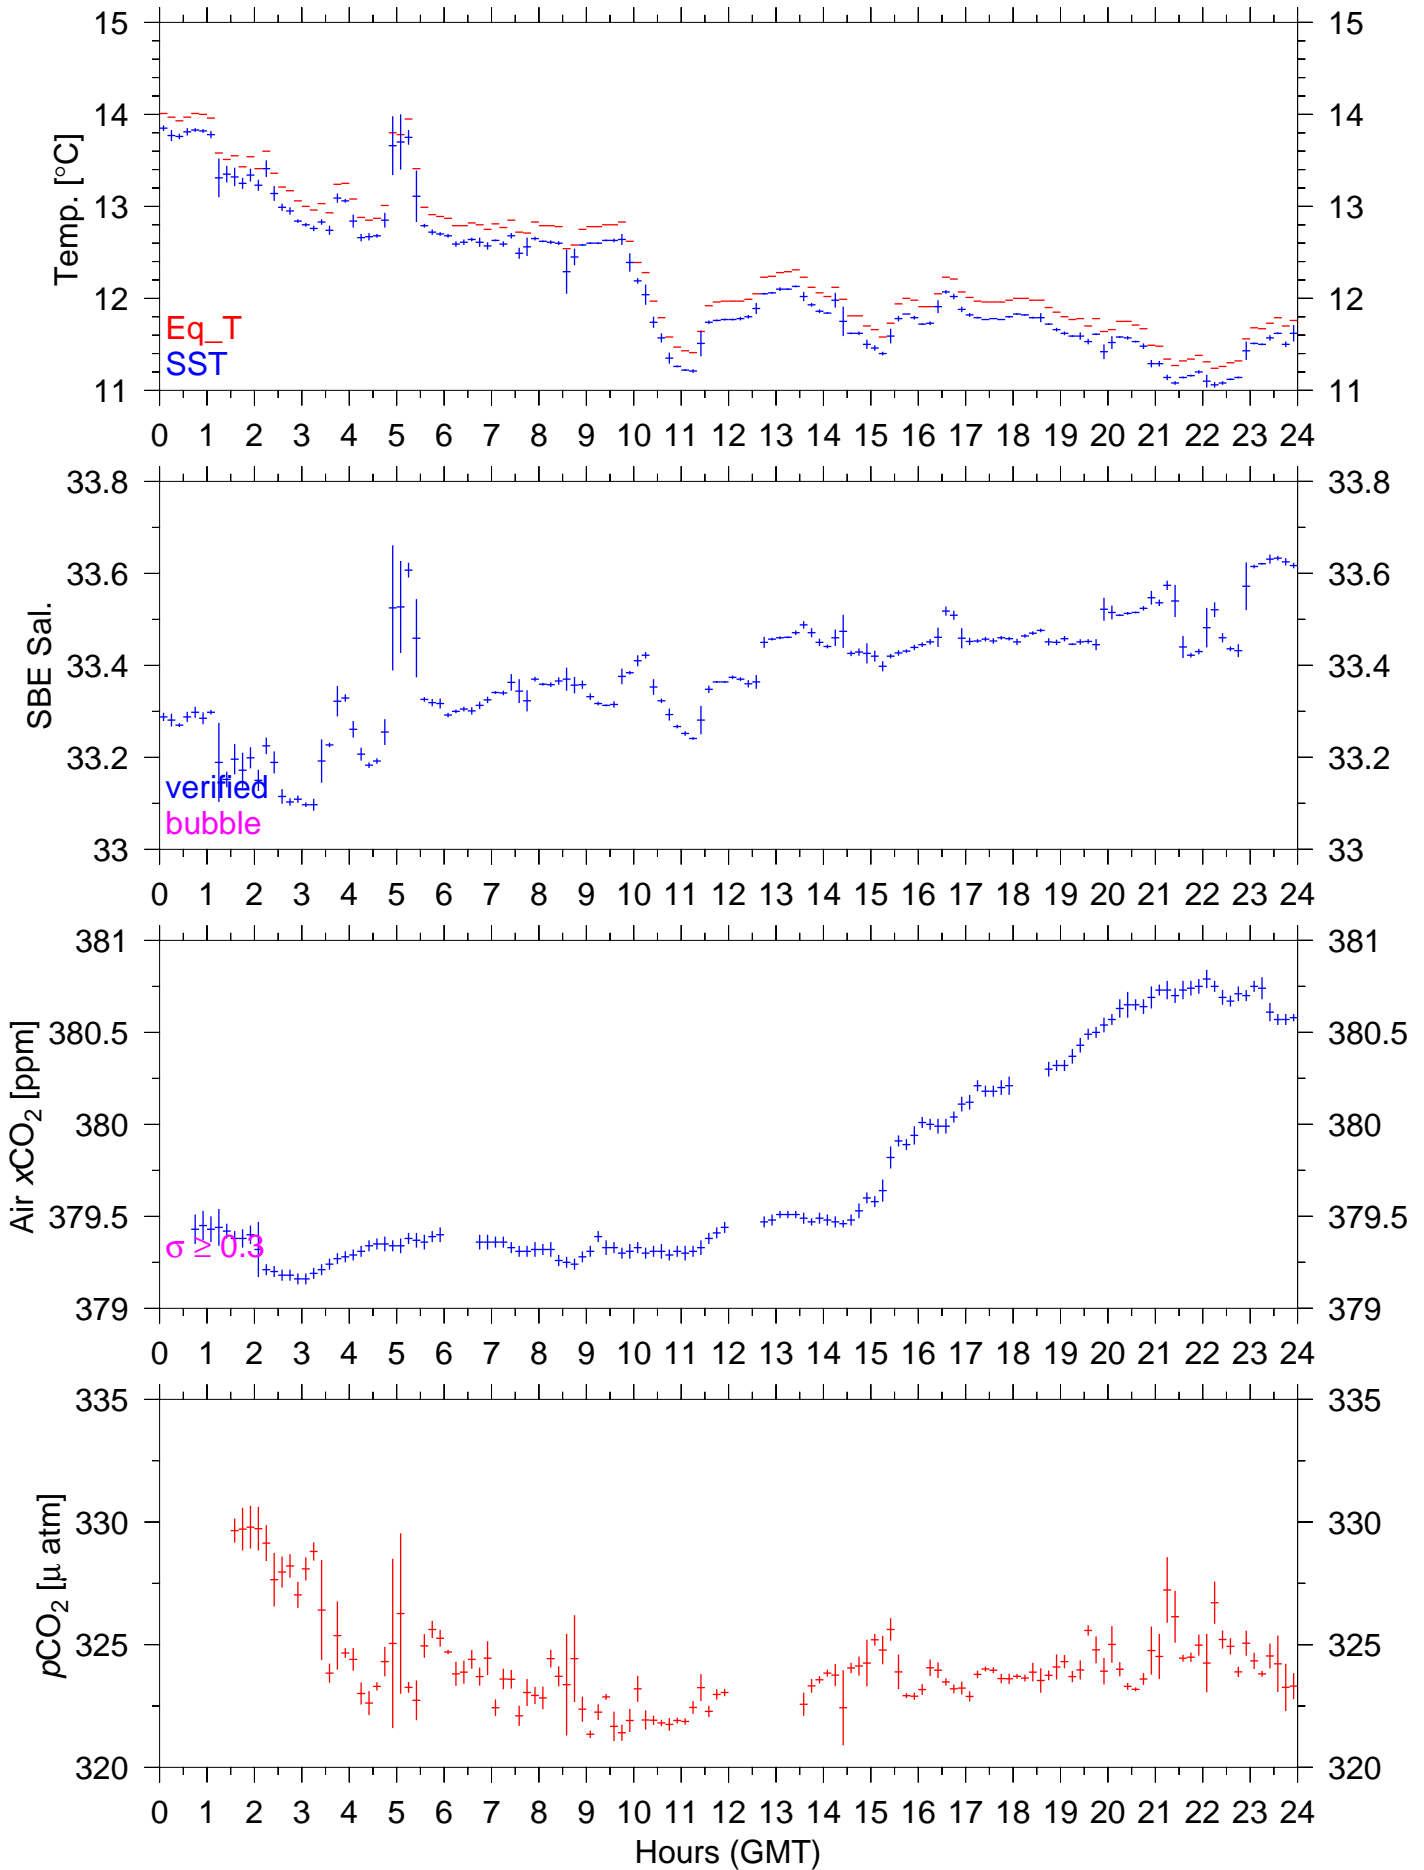

PX81W : March 31, 2003 : 10min. mean