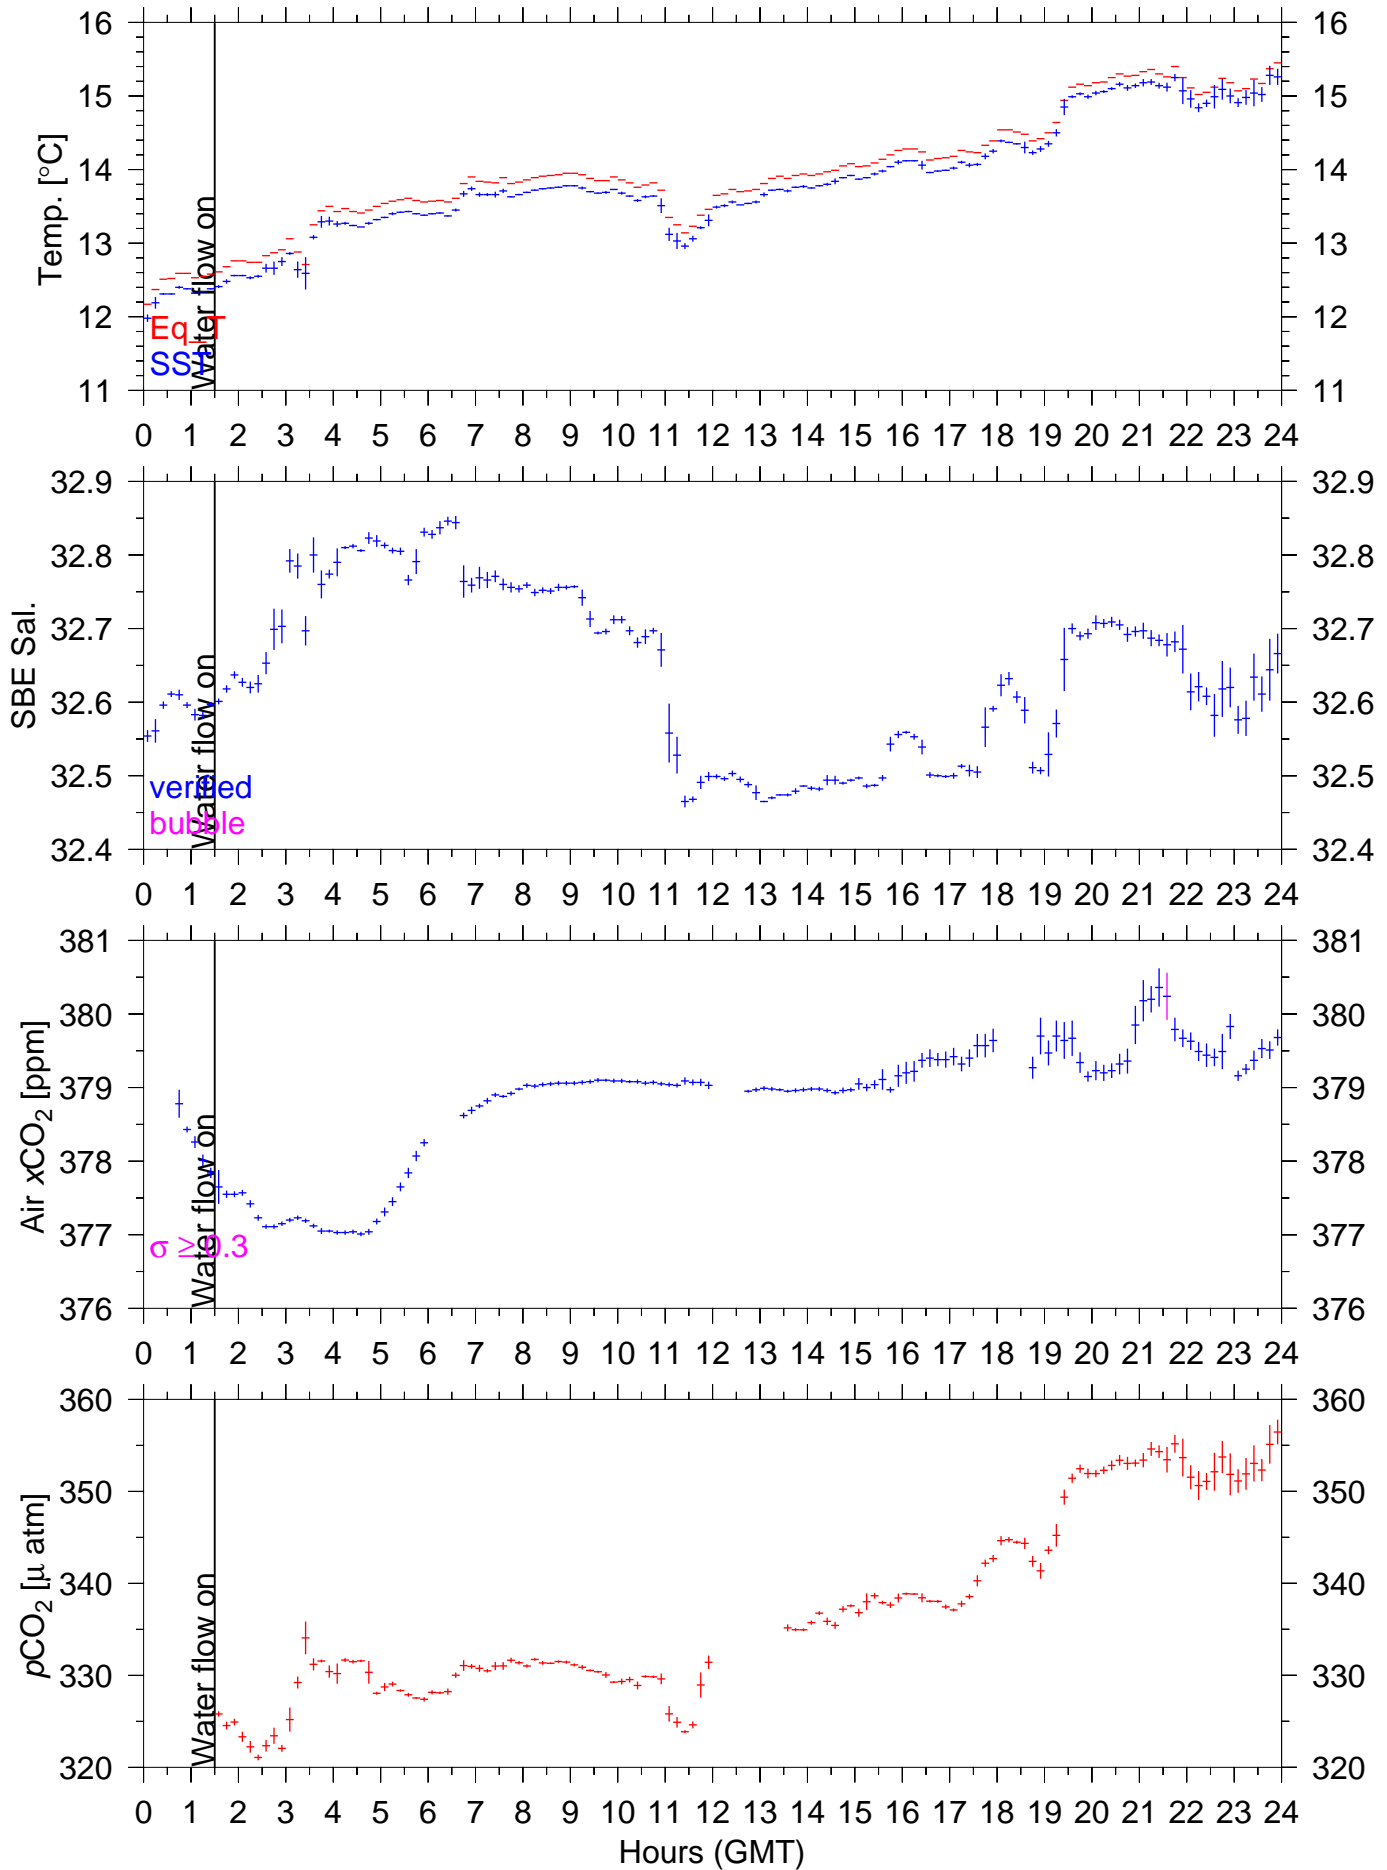

# PX81W : March 28, 2003 : 10min. mean

# PX81W : March 29, 2003 : 10min. mean