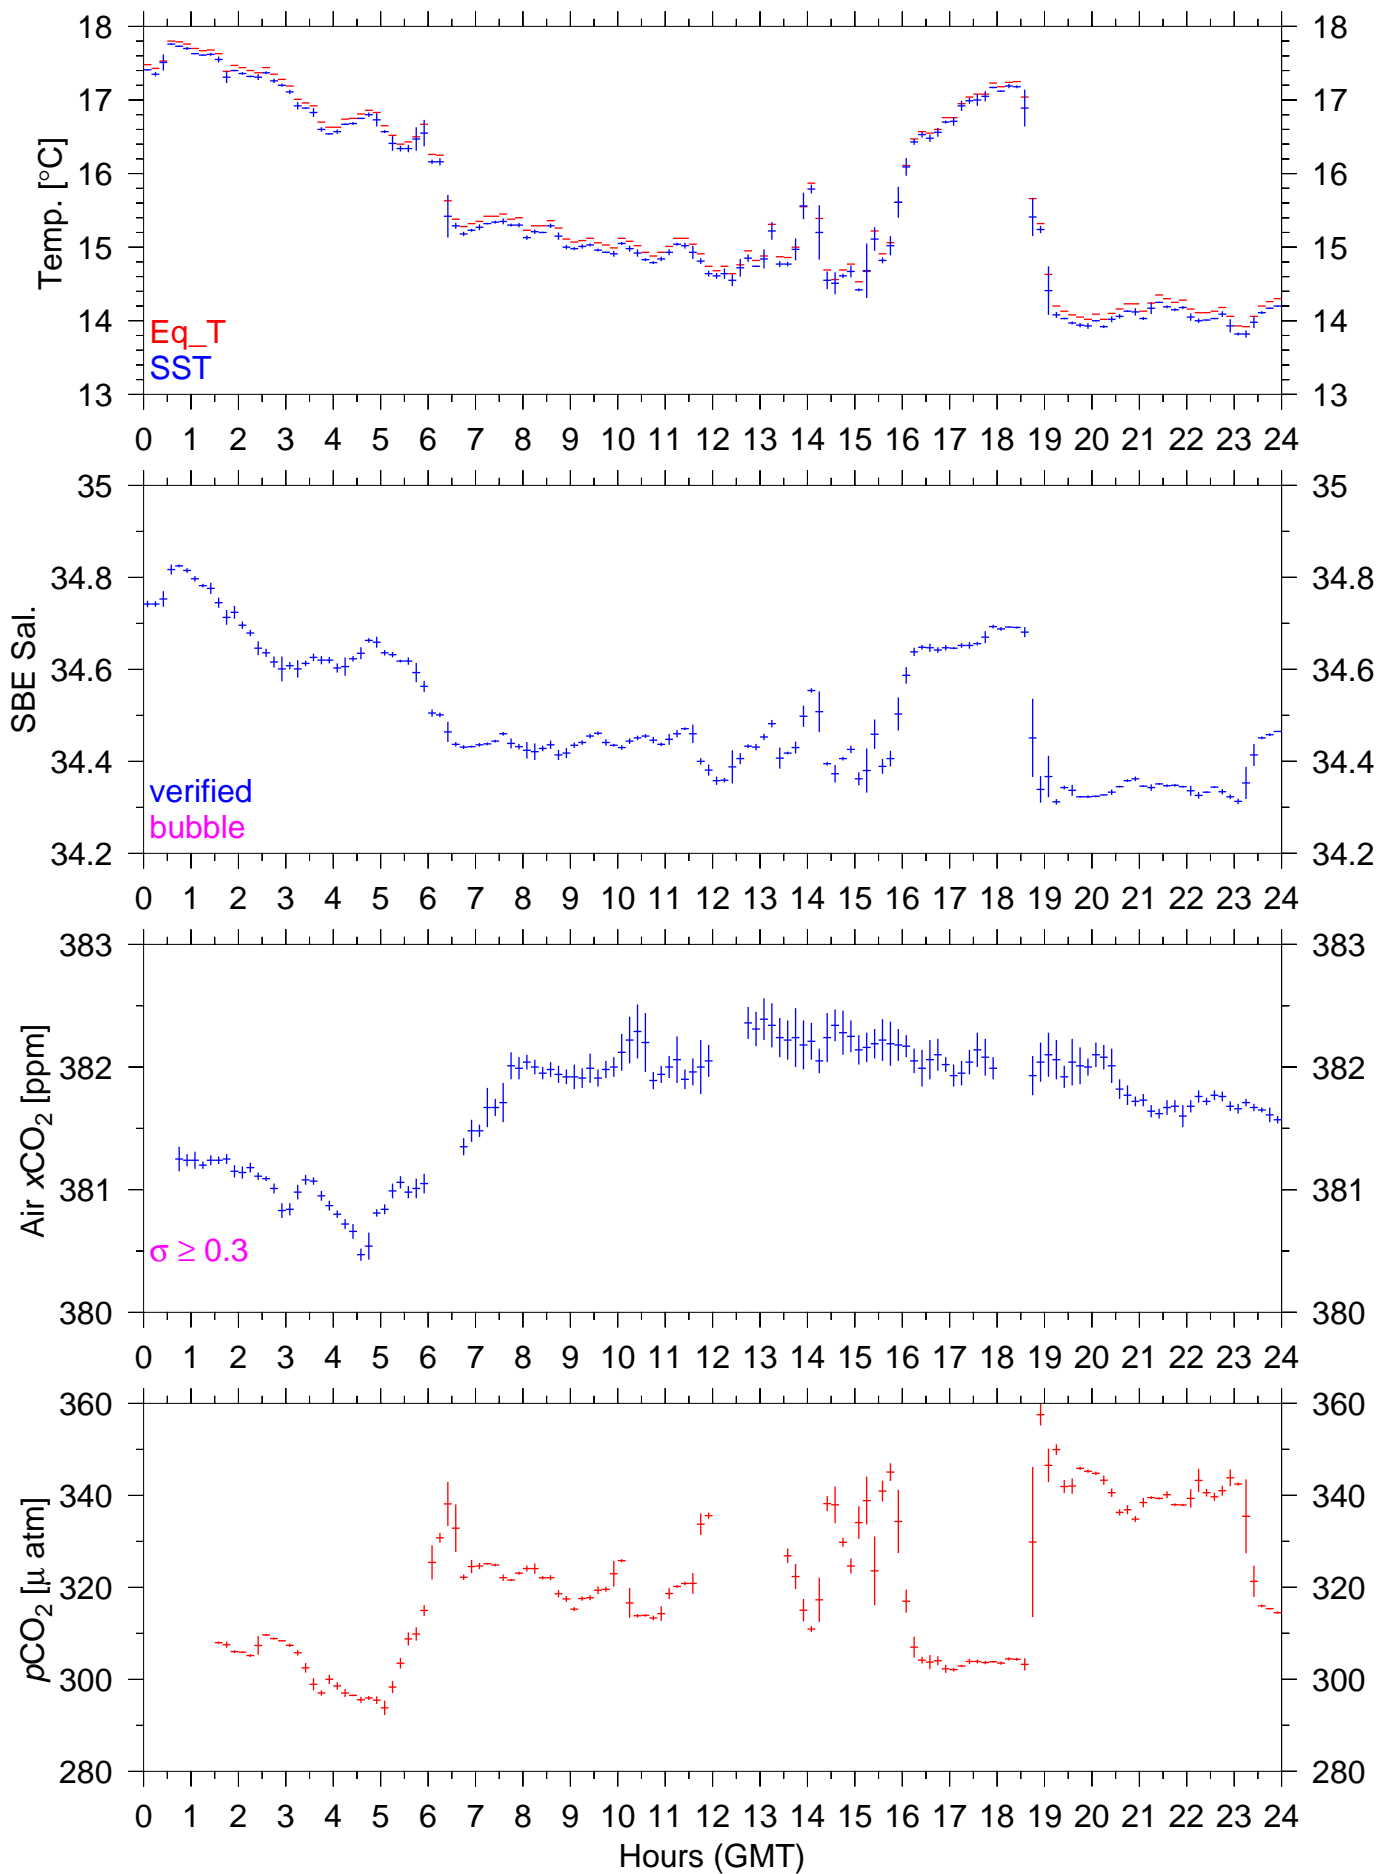

PX82W : May 09, 2003 : 10min. mean

PX82W : May 10, 2003 : 10min. mean

PX82W : May 11, 2003 : 10min. mean

PX82W : May 12, 2003 : 10min. mean

PX82W : May 13, 2003 : 10min. mean

PX82W : May 14, 2003 : 10min. mean

PX82W : May 15, 2003 : 10min. mean

PX82W : May 16, 2003 : 10min. mean

PX82W : May 17, 2003 : 10min. mean

PX82W : May 18, 2003 : 10min. mean

PX82W : May 19, 2003 : 10min. mean

PX82W : May 20, 2003 : 10min. mean

PX82W : May 21, 2003 : 10min. mean