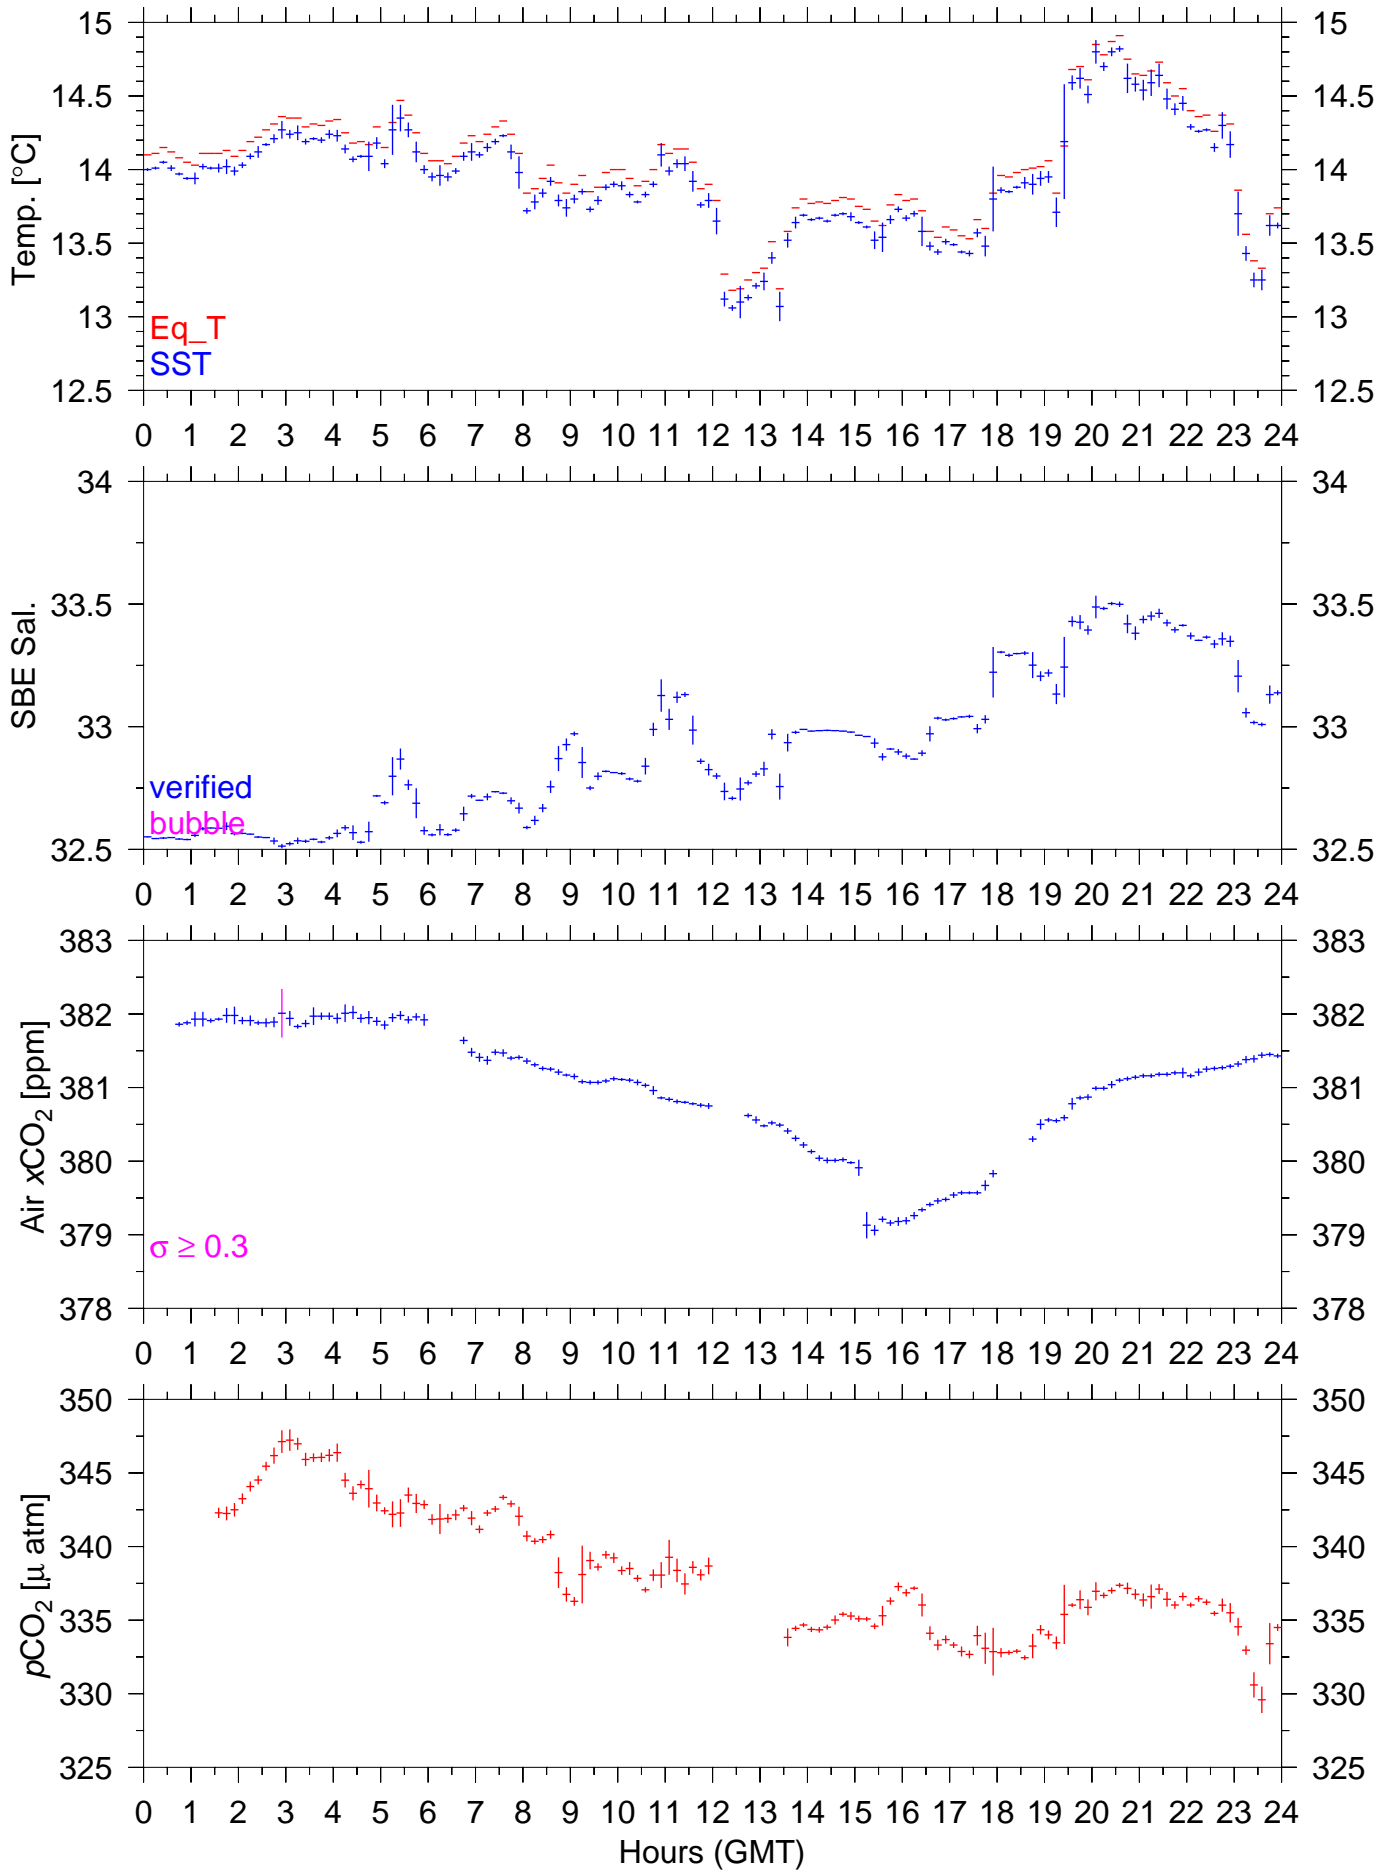

PX82W : May 09, 2003 : 10min. mean

PX82W : May 10, 2003 : 10min. mean

PX82W : May 11, 2003 : 10min. mean

PX82W : May 12, 2003 : 10min. mean

PX82W : May 13, 2003 : 10min. mean

PX82W : May 14, 2003 : 10min. mean

PX82W : May 15, 2003 : 10min. mean

PX82W : May 16, 2003 : 10min. mean

PX82W : May 17, 2003 : 10min. mean

PX82W : May 18, 2003 : 10min. mean

PX82W : May 19, 2003 : 10min. mean

PX82W : May 20, 2003 : 10min. mean

PX82W : May 21, 2003 : 10min. mean