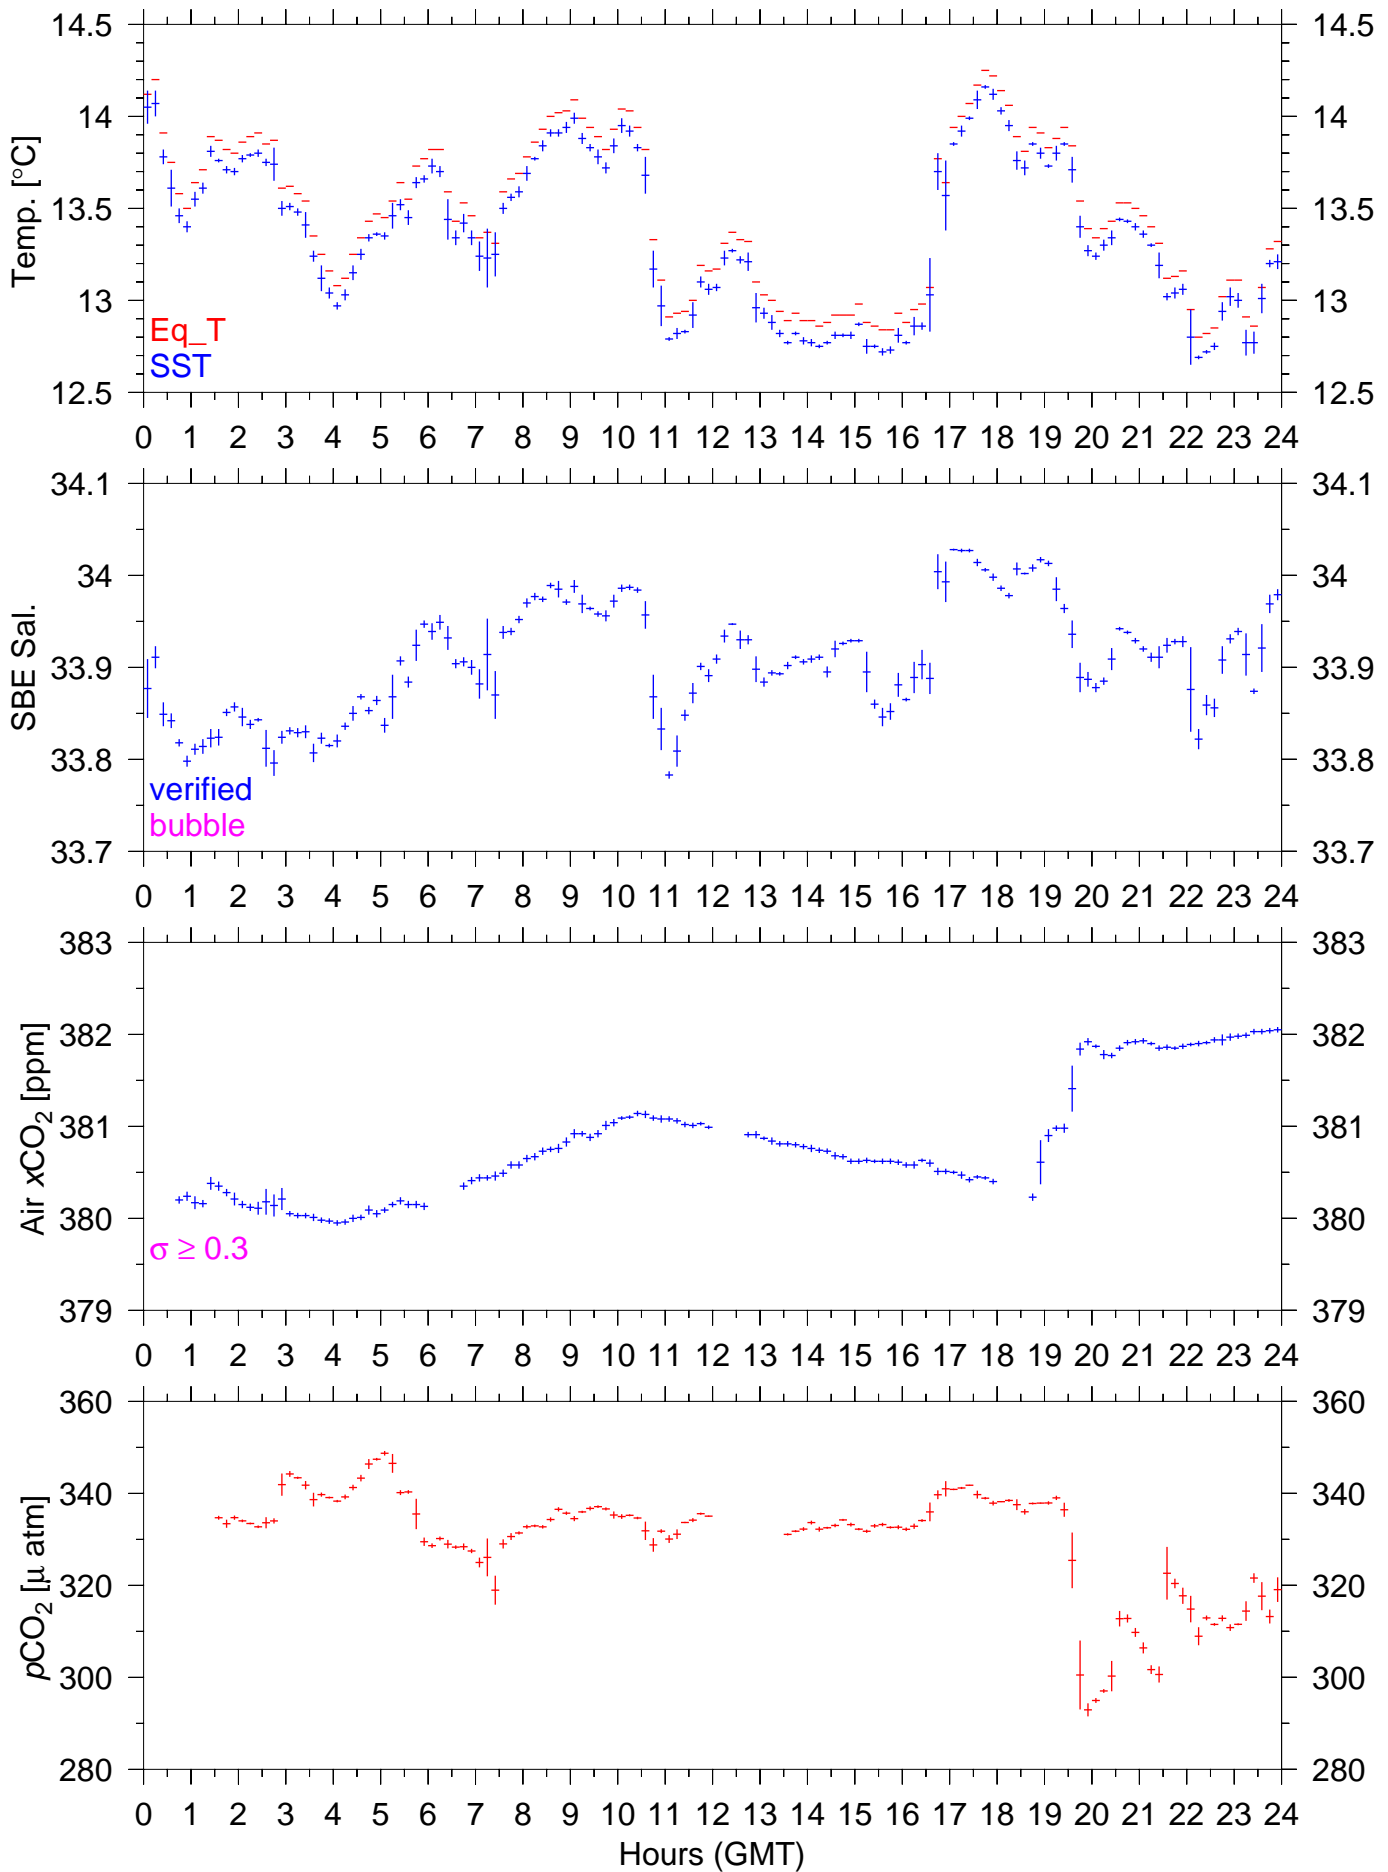

PX82W : May 09, 2003 : 10min. mean

PX82W : May 10, 2003 : 10min. mean

PX82W : May 11, 2003 : 10min. mean

PX82W : May 12, 2003 : 10min. mean

PX82W : May 13, 2003 : 10min. mean

PX82W : May 14, 2003 : 10min. mean

PX82W : May 15, 2003 : 10min. mean

PX82W : May 16, 2003 : 10min. mean

PX82W : May 17, 2003 : 10min. mean

PX82W : May 18, 2003 : 10min. mean

PX82W : May 19, 2003 : 10min. mean

PX82W : May 20, 2003 : 10min. mean

PX82W : May 21, 2003 : 10min. mean