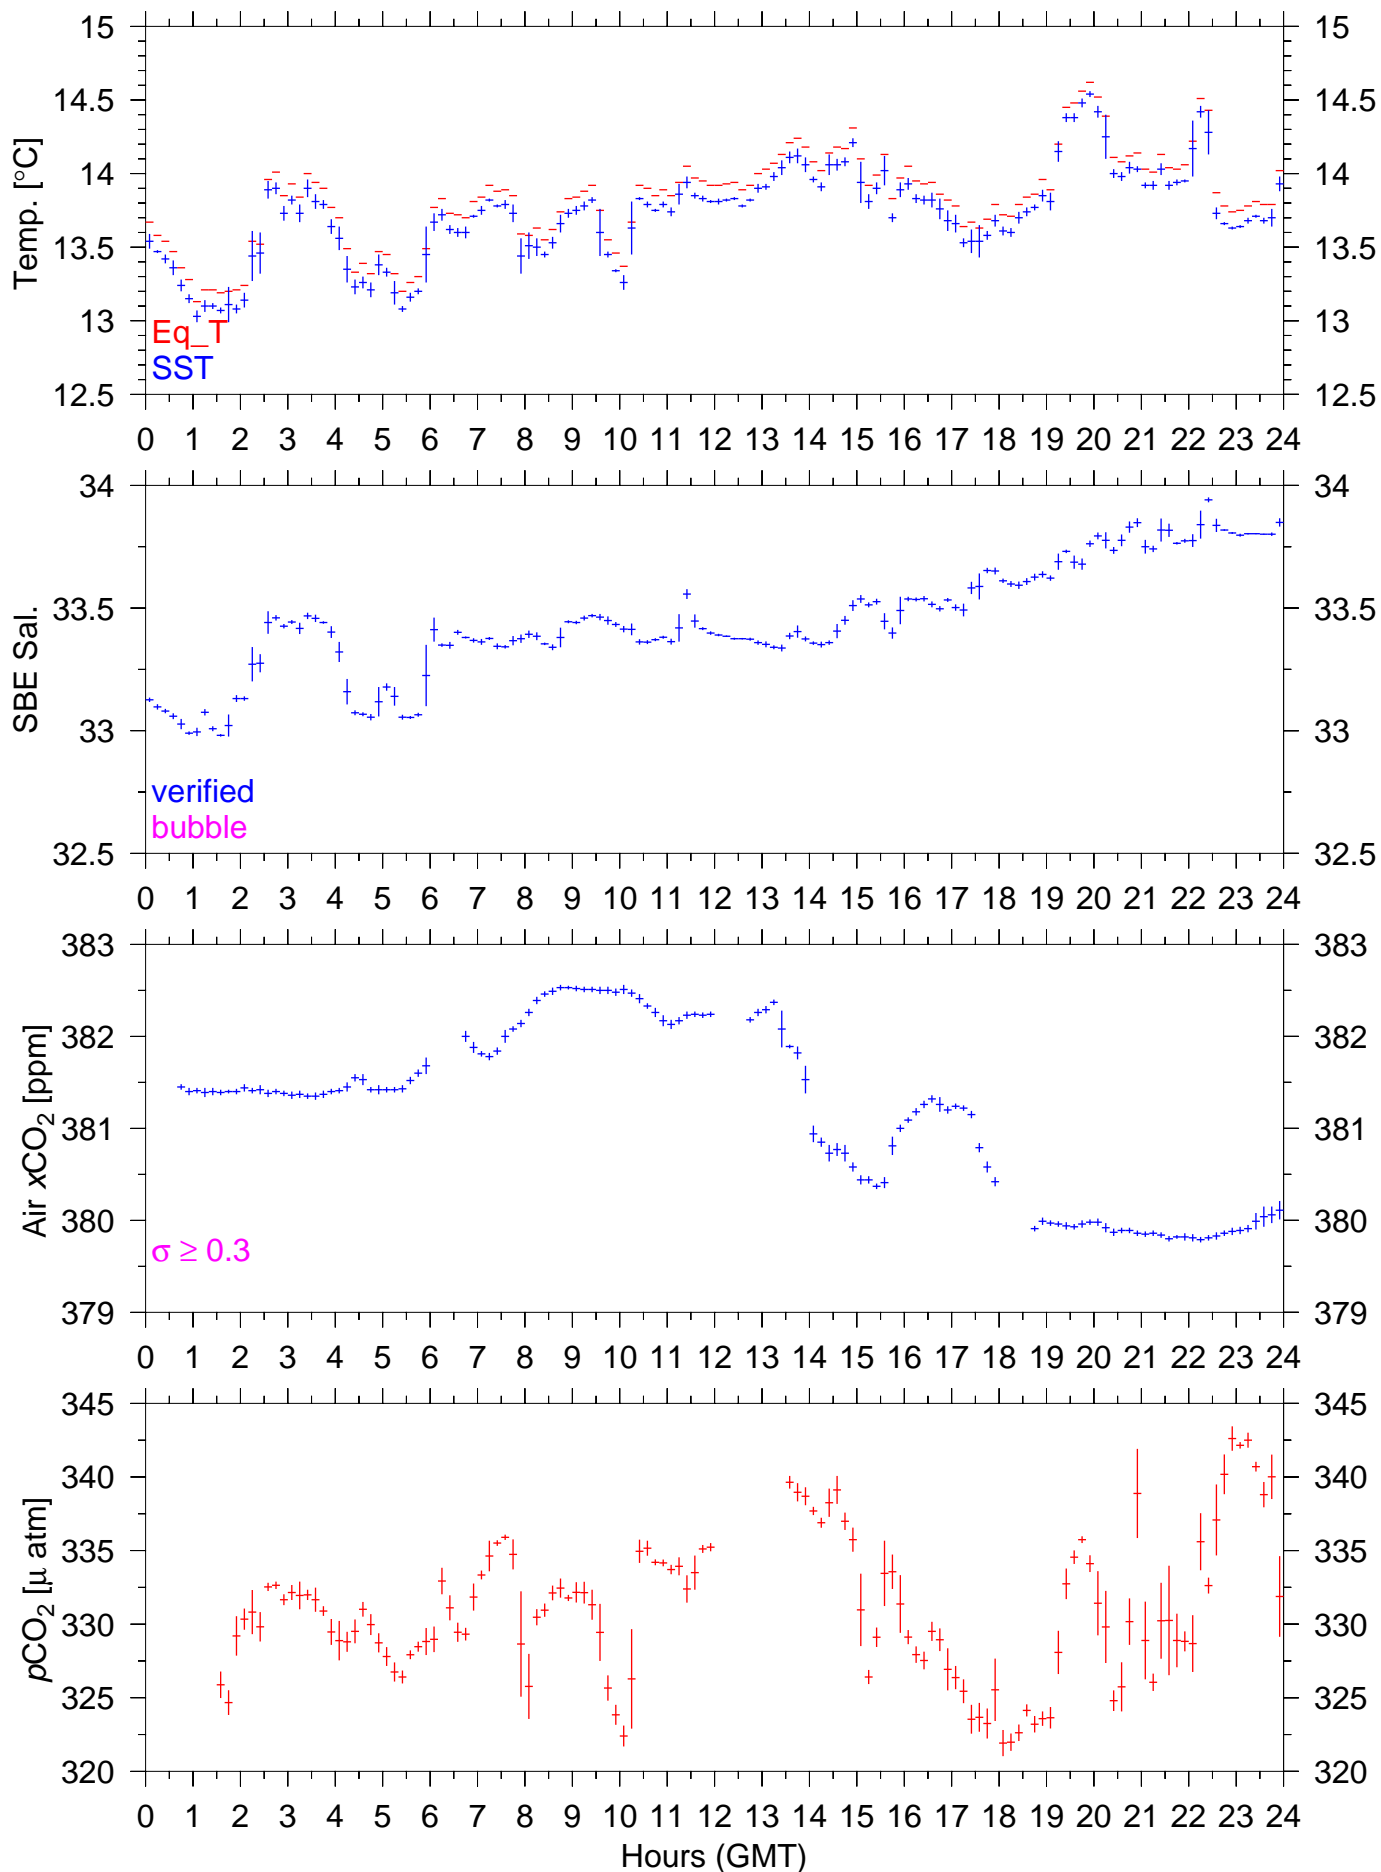

PX82W : May 09, 2003 : 10min. mean

PX82W : May 10, 2003 : 10min. mean

PX82W : May 11, 2003 : 10min. mean

PX82W : May 12, 2003 : 10min. mean

PX82W : May 13, 2003 : 10min. mean

PX82W : May 14, 2003 : 10min. mean

PX82W : May 15, 2003 : 10min. mean

PX82W : May 16, 2003 : 10min. mean

PX82W : May 17, 2003 : 10min. mean

PX82W : May 18, 2003 : 10min. mean

PX82W : May 19, 2003 : 10min. mean

PX82W : May 20, 2003 : 10min. mean

PX82W : May 21, 2003 : 10min. mean