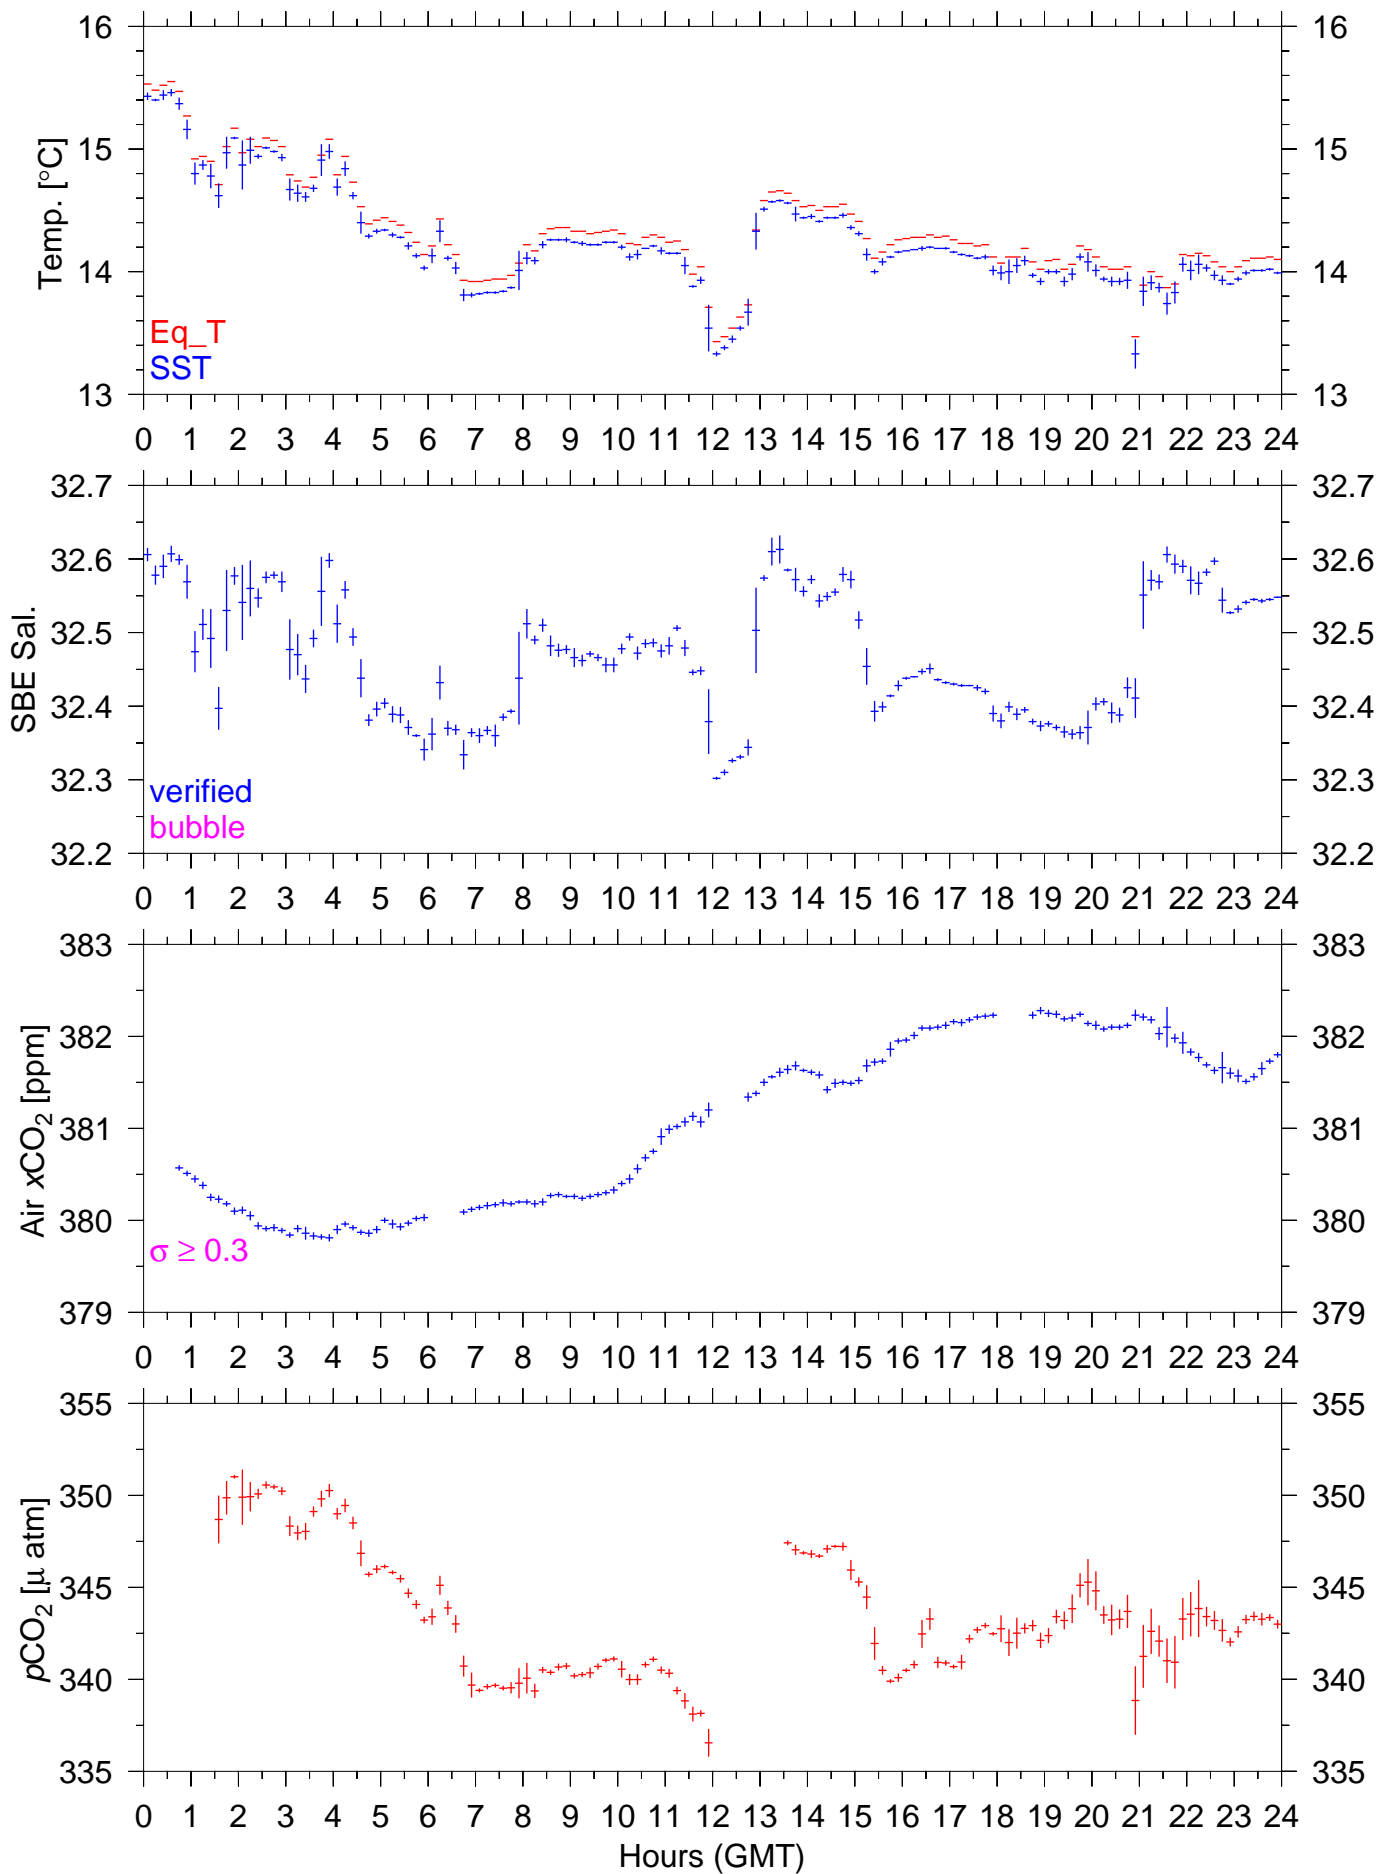

PX82W : May 09, 2003 : 10min. mean

PX82W : May 10, 2003 : 10min. mean

PX82W : May 11, 2003 : 10min. mean

PX82W : May 12, 2003 : 10min. mean

PX82W : May 13, 2003 : 10min. mean

PX82W : May 14, 2003 : 10min. mean

PX82W : May 15, 2003 : 10min. mean

PX82W : May 16, 2003 : 10min. mean

PX82W : May 17, 2003 : 10min. mean

PX82W : May 18, 2003 : 10min. mean

PX82W : May 19, 2003 : 10min. mean

PX82W : May 20, 2003 : 10min. mean

PX82W : May 21, 2003 : 10min. mean