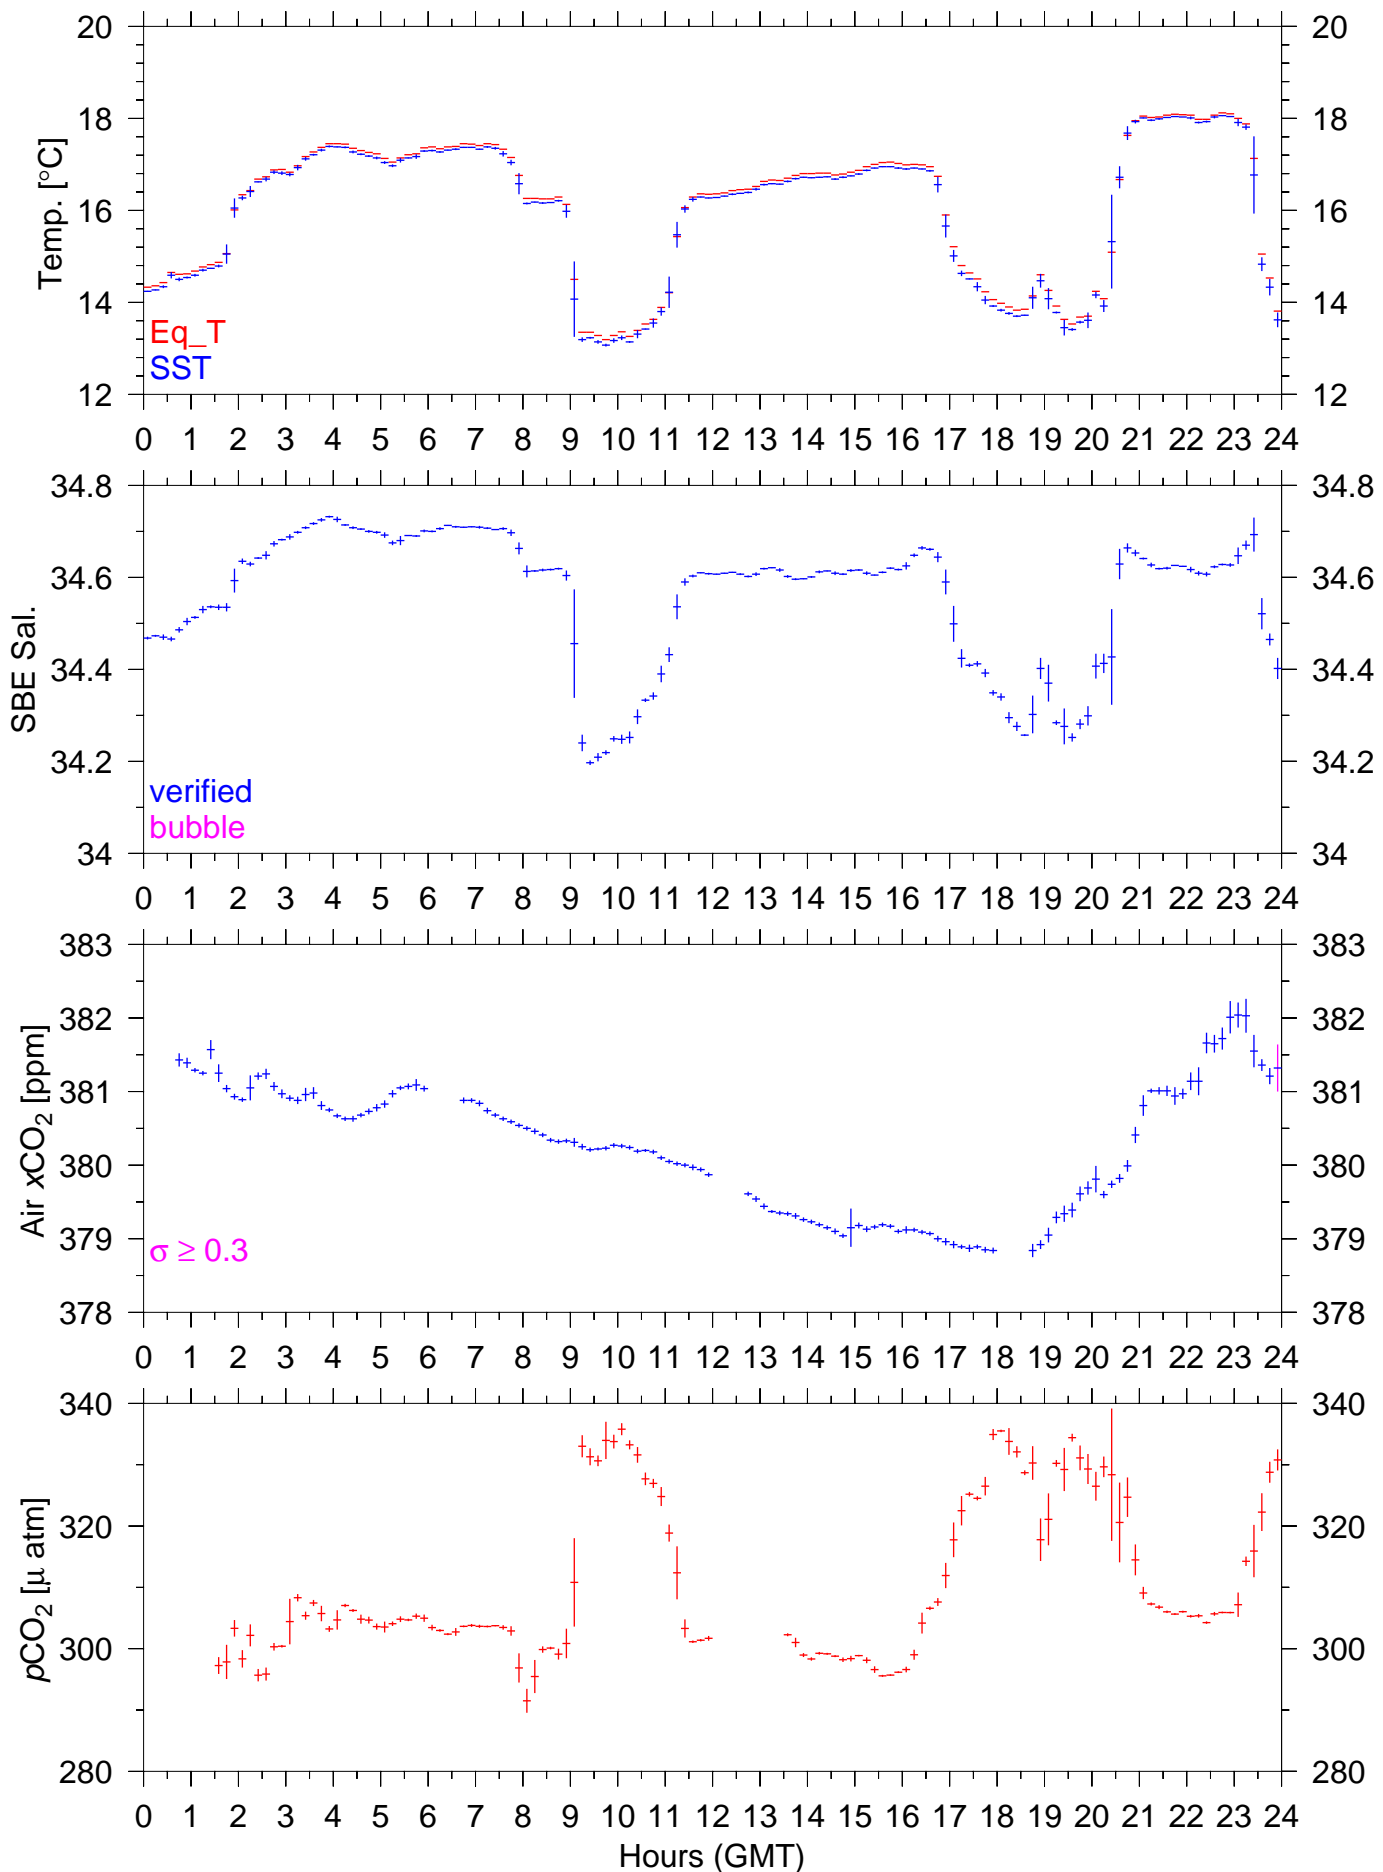

PX82W : May 09, 2003 : 10min. mean

PX82W : May 10, 2003 : 10min. mean

PX82W : May 11, 2003 : 10min. mean

PX82W : May 12, 2003 : 10min. mean

PX82W : May 13, 2003 : 10min. mean

PX82W : May 14, 2003 : 10min. mean

PX82W : May 15, 2003 : 10min. mean

PX82W : May 16, 2003 : 10min. mean

PX82W : May 17, 2003 : 10min. mean

PX82W : May 18, 2003 : 10min. mean

PX82W : May 19, 2003 : 10min. mean

PX82W : May 20, 2003 : 10min. mean

PX82W : May 21, 2003 : 10min. mean