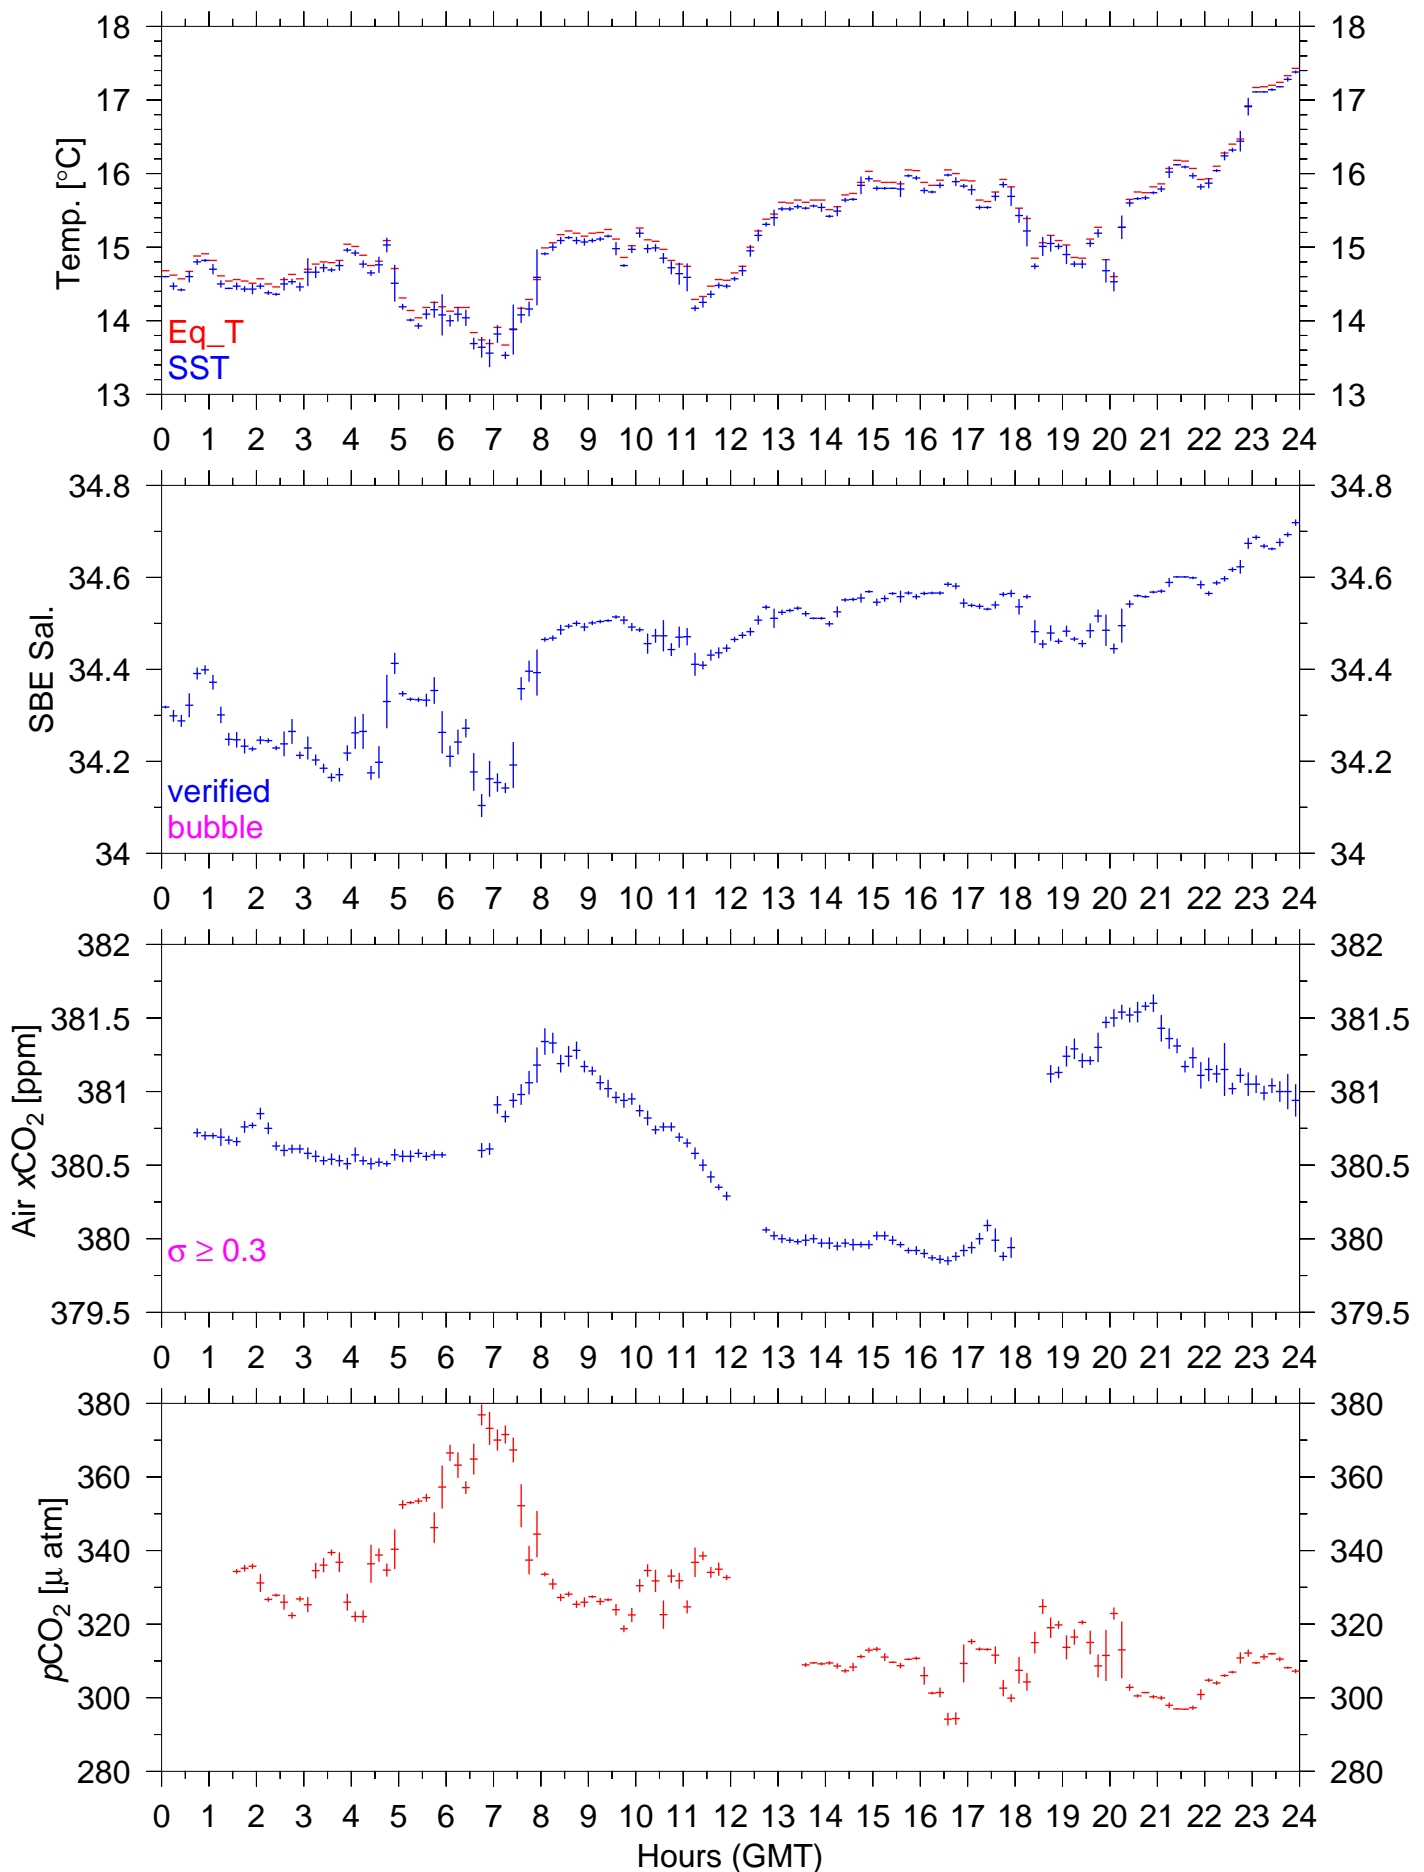

PX82W : May 09, 2003 : 10min. mean

PX82W : May 10, 2003 : 10min. mean

PX82W : May 11, 2003 : 10min. mean

PX82W : May 12, 2003 : 10min. mean

PX82W : May 13, 2003 : 10min. mean

PX82W : May 14, 2003 : 10min. mean

PX82W : May 15, 2003 : 10min. mean

PX82W : May 16, 2003 : 10min. mean

PX82W : May 17, 2003 : 10min. mean

PX82W : May 18, 2003 : 10min. mean

PX82W : May 19, 2003 : 10min. mean

PX82W : May 20, 2003 : 10min. mean

PX82W : May 21, 2003 : 10min. mean