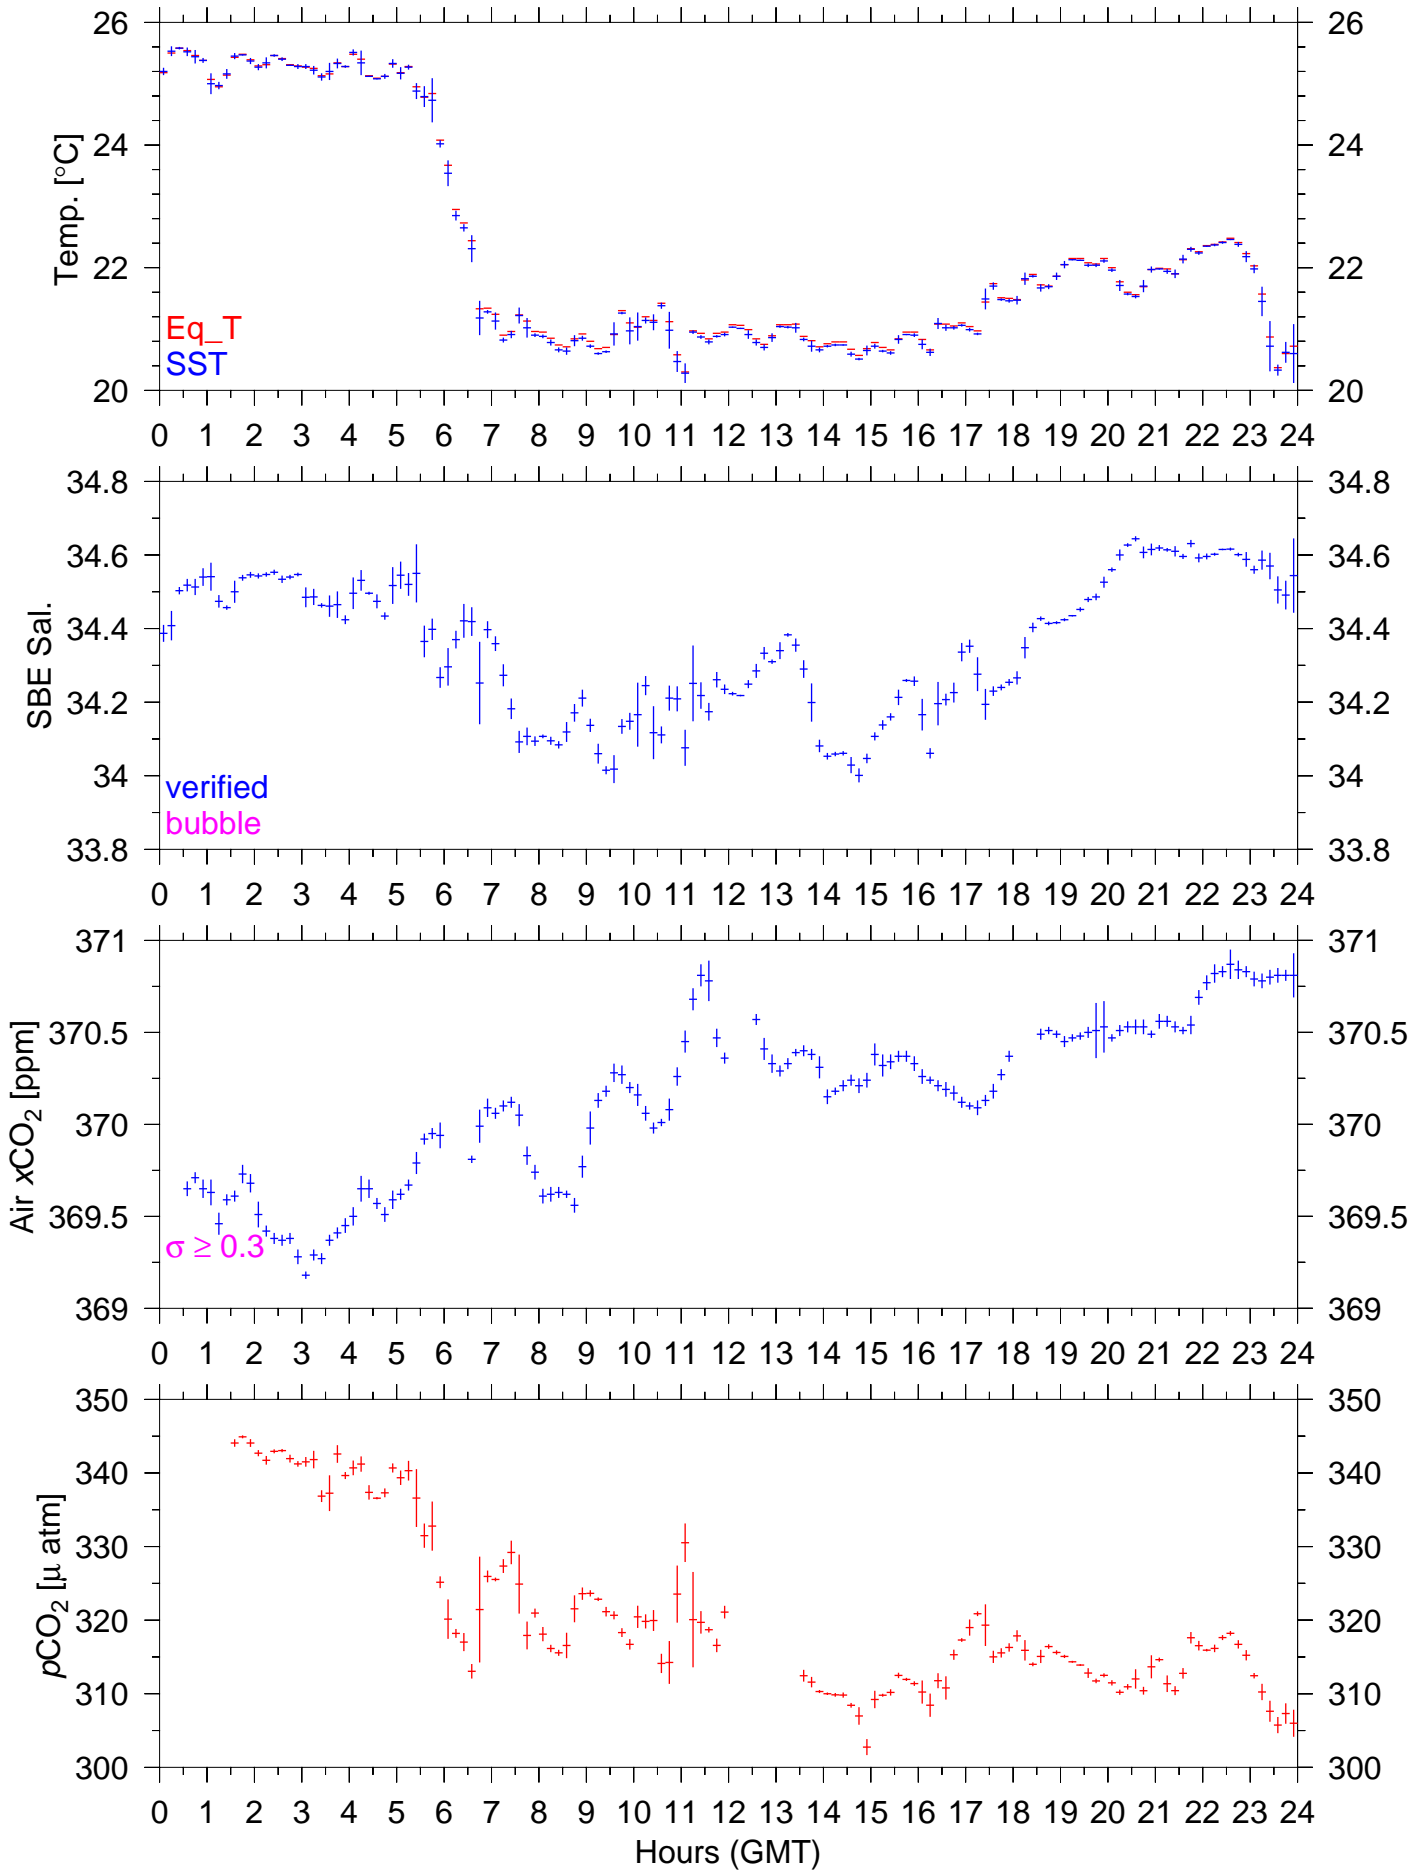

PX84E : July 17, 2003 : 10min. mean

PX84E : July 18, 2003 : 10min. mean

PX84E : July 19, 2003 : 10min. mean

PX84E : July 20, 2003 : 10min. mean

PX84E : July 21, 2003 : 10min. mean

PX84E : July 22, 2003 : 10min. mean

PX84E : July 23, 2003 : 10min. mean

PX84E : July 24, 2003 : 10min. mean

PX84E : July 25, 2003 : 10min. mean

PX84E : July 26, 2003 : 10min. mean

PX84E : July 27, 2003 : 10min. mean