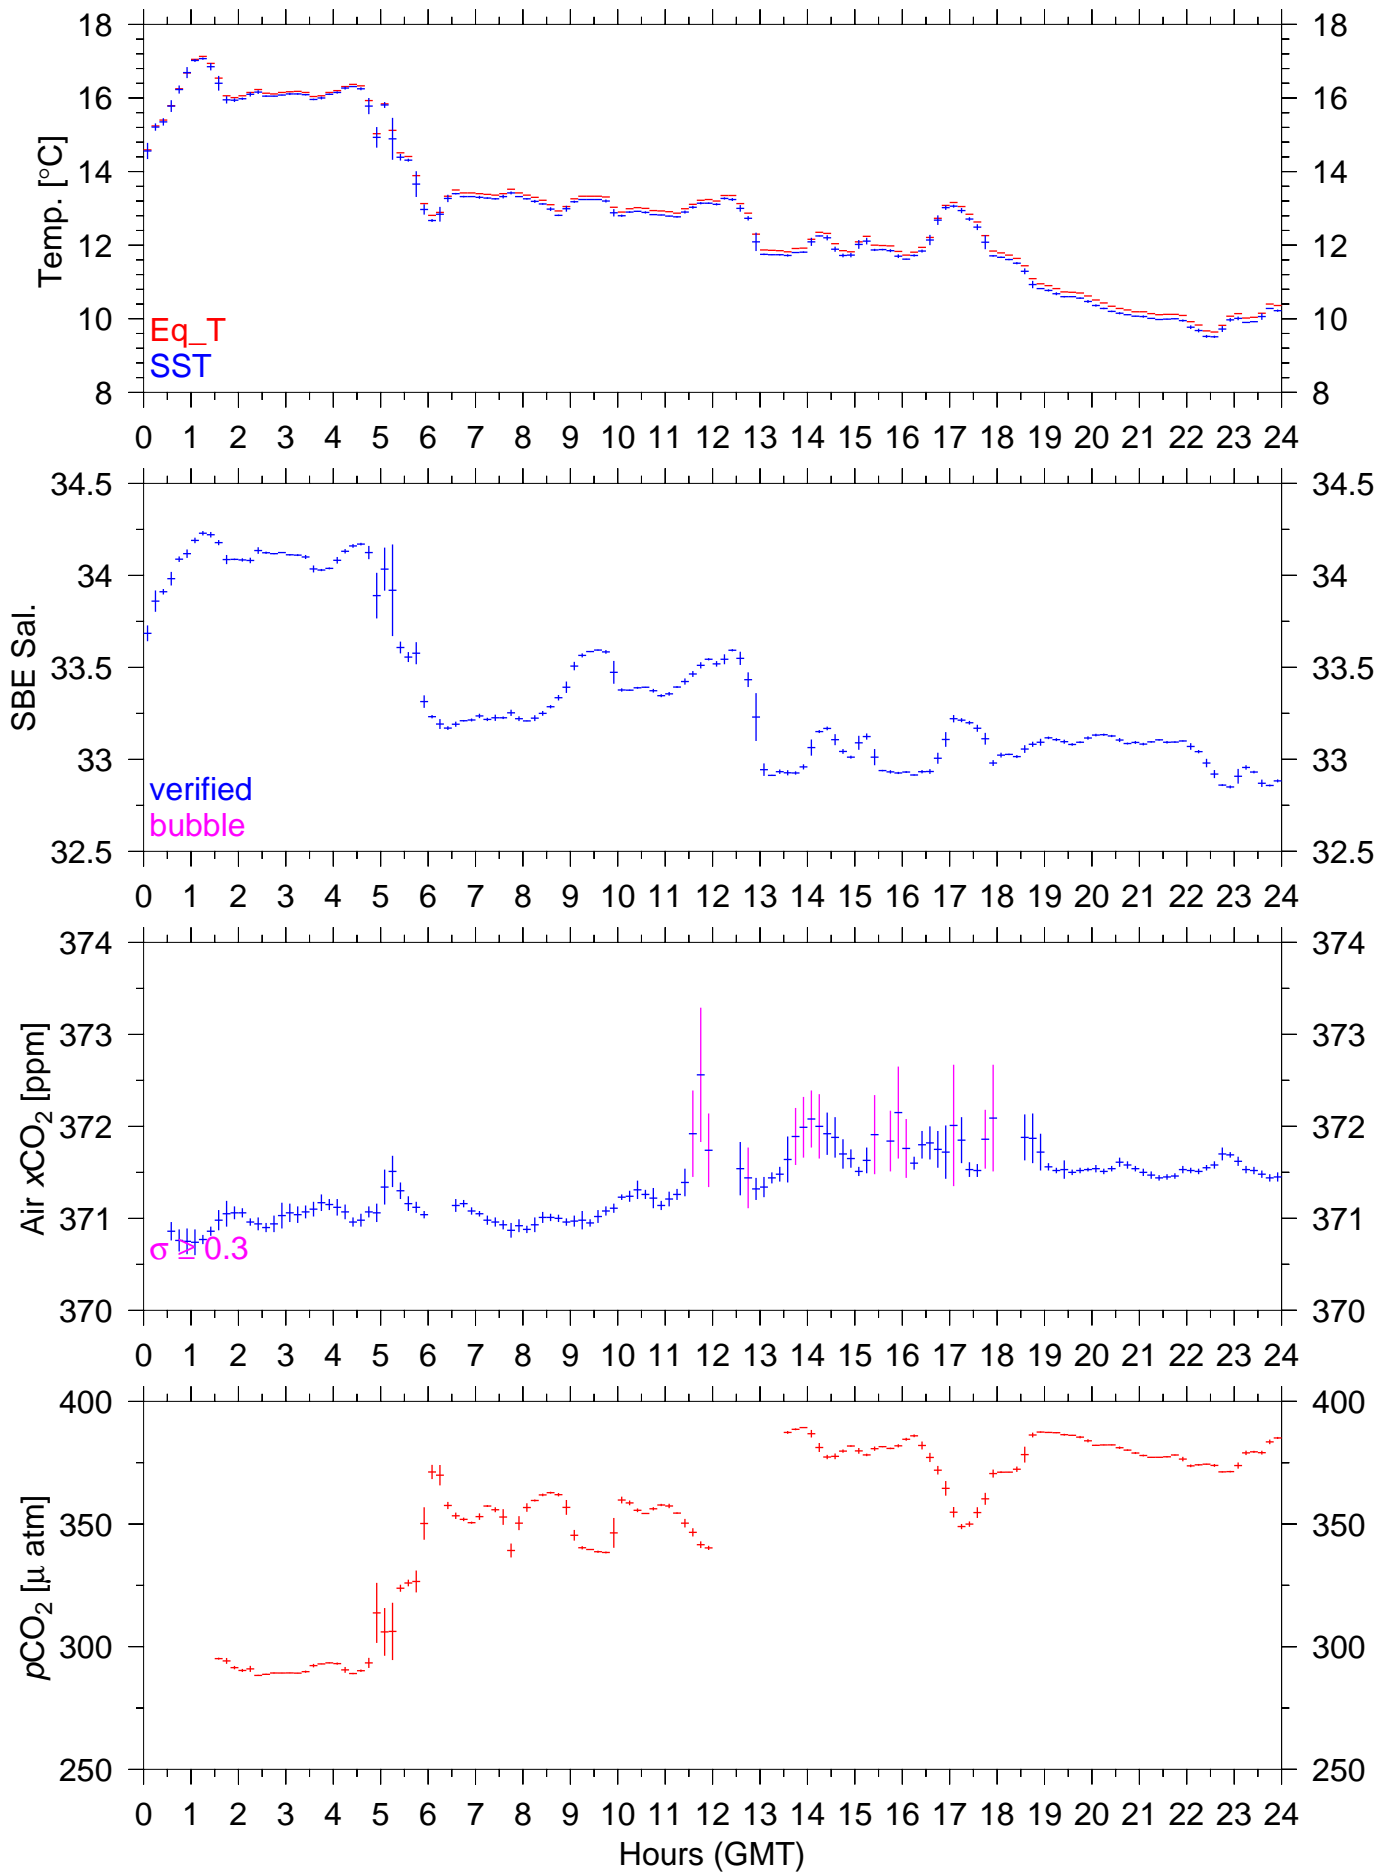

PX84E : July 17, 2003 : 10min. mean

PX84E : July 18, 2003 : 10min. mean

PX84E : July 19, 2003 : 10min. mean

PX84E : July 20, 2003 : 10min. mean

PX84E : July 21, 2003 : 10min. mean

PX84E : July 22, 2003 : 10min. mean

PX84E : July 23, 2003 : 10min. mean

PX84E : July 24, 2003 : 10min. mean

PX84E : July 25, 2003 : 10min. mean

PX84E : July 26, 2003 : 10min. mean

PX84E : July 27, 2003 : 10min. mean