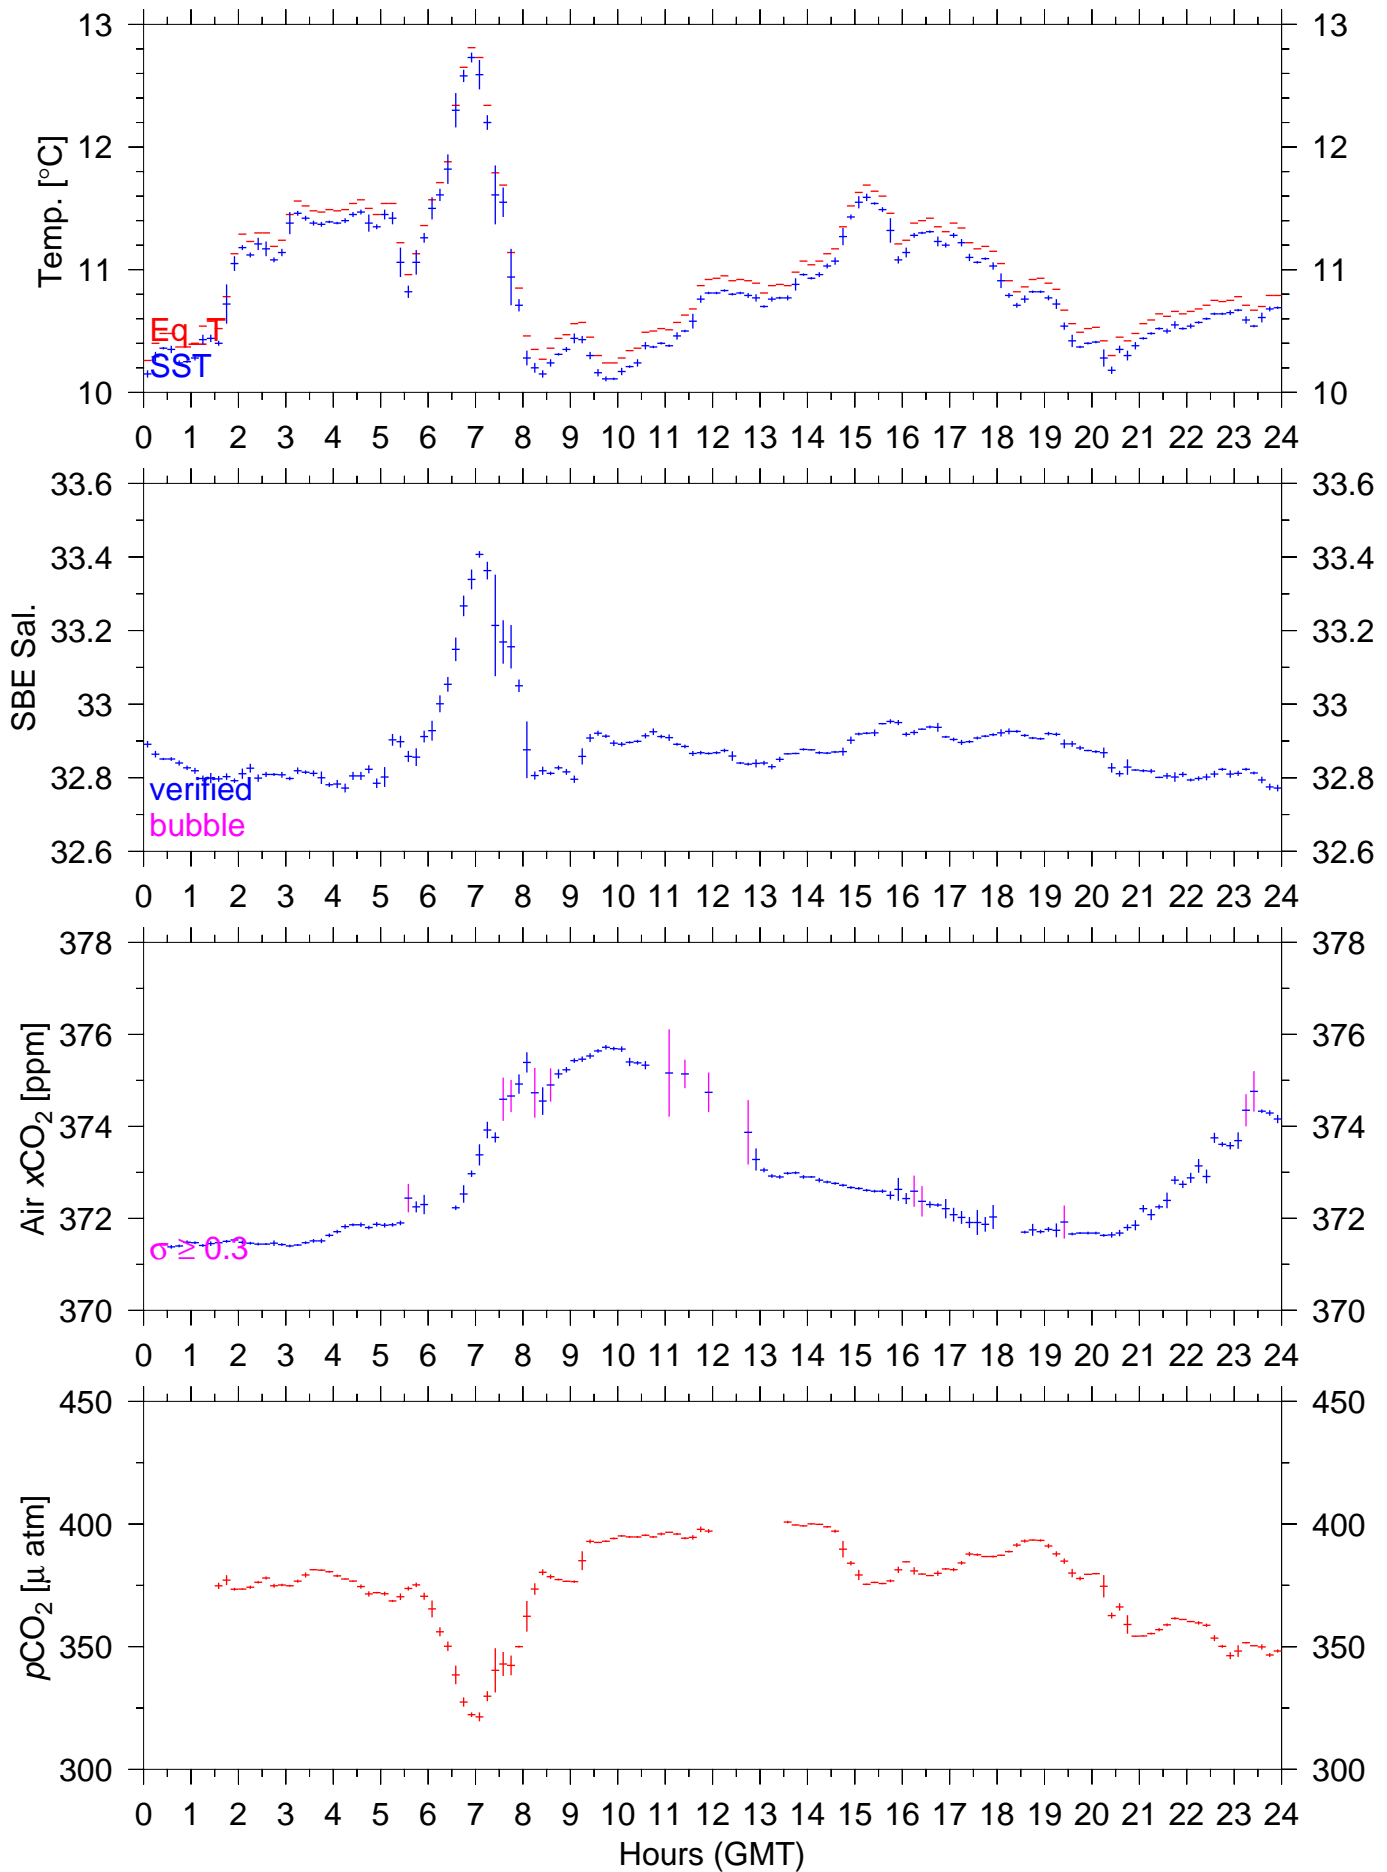

PX84E : July 17, 2003 : 10min. mean

PX84E : July 18, 2003 : 10min. mean

PX84E : July 19, 2003 : 10min. mean

PX84E : July 20, 2003 : 10min. mean

PX84E : July 21, 2003 : 10min. mean

PX84E : July 22, 2003 : 10min. mean

PX84E : July 23, 2003 : 10min. mean

PX84E : July 24, 2003 : 10min. mean

PX84E : July 25, 2003 : 10min. mean

PX84E : July 26, 2003 : 10min. mean

PX84E : July 27, 2003 : 10min. mean