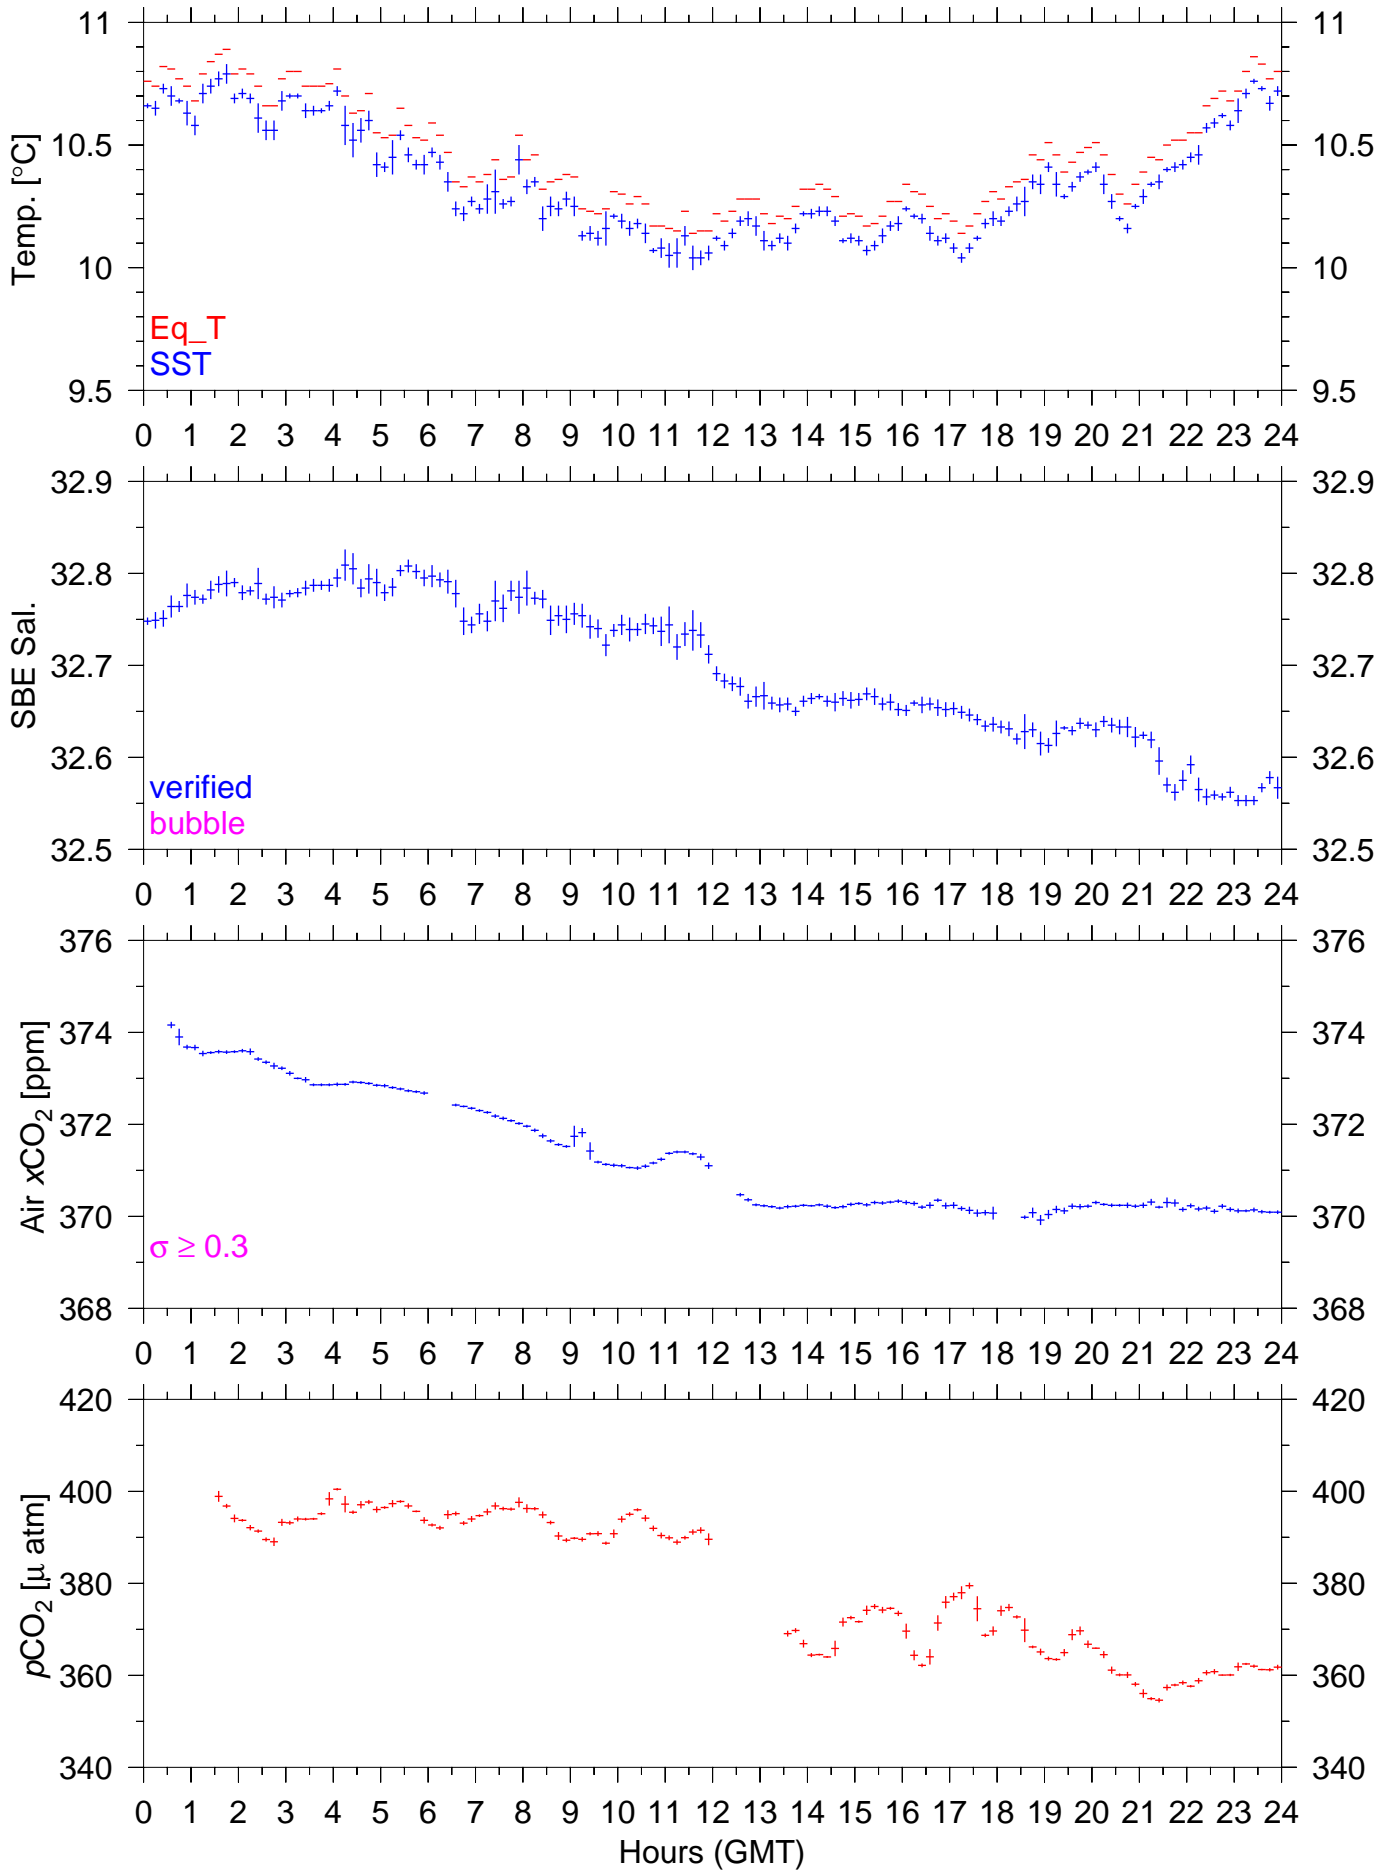

PX84E : July 17, 2003 : 10min. mean

PX84E : July 18, 2003 : 10min. mean

PX84E : July 19, 2003 : 10min. mean

PX84E : July 20, 2003 : 10min. mean

PX84E : July 21, 2003 : 10min. mean

PX84E : July 22, 2003 : 10min. mean

PX84E : July 23, 2003 : 10min. mean

PX84E : July 24, 2003 : 10min. mean

PX84E : July 25, 2003 : 10min. mean

PX84E : July 26, 2003 : 10min. mean

PX84E : July 27, 2003 : 10min. mean