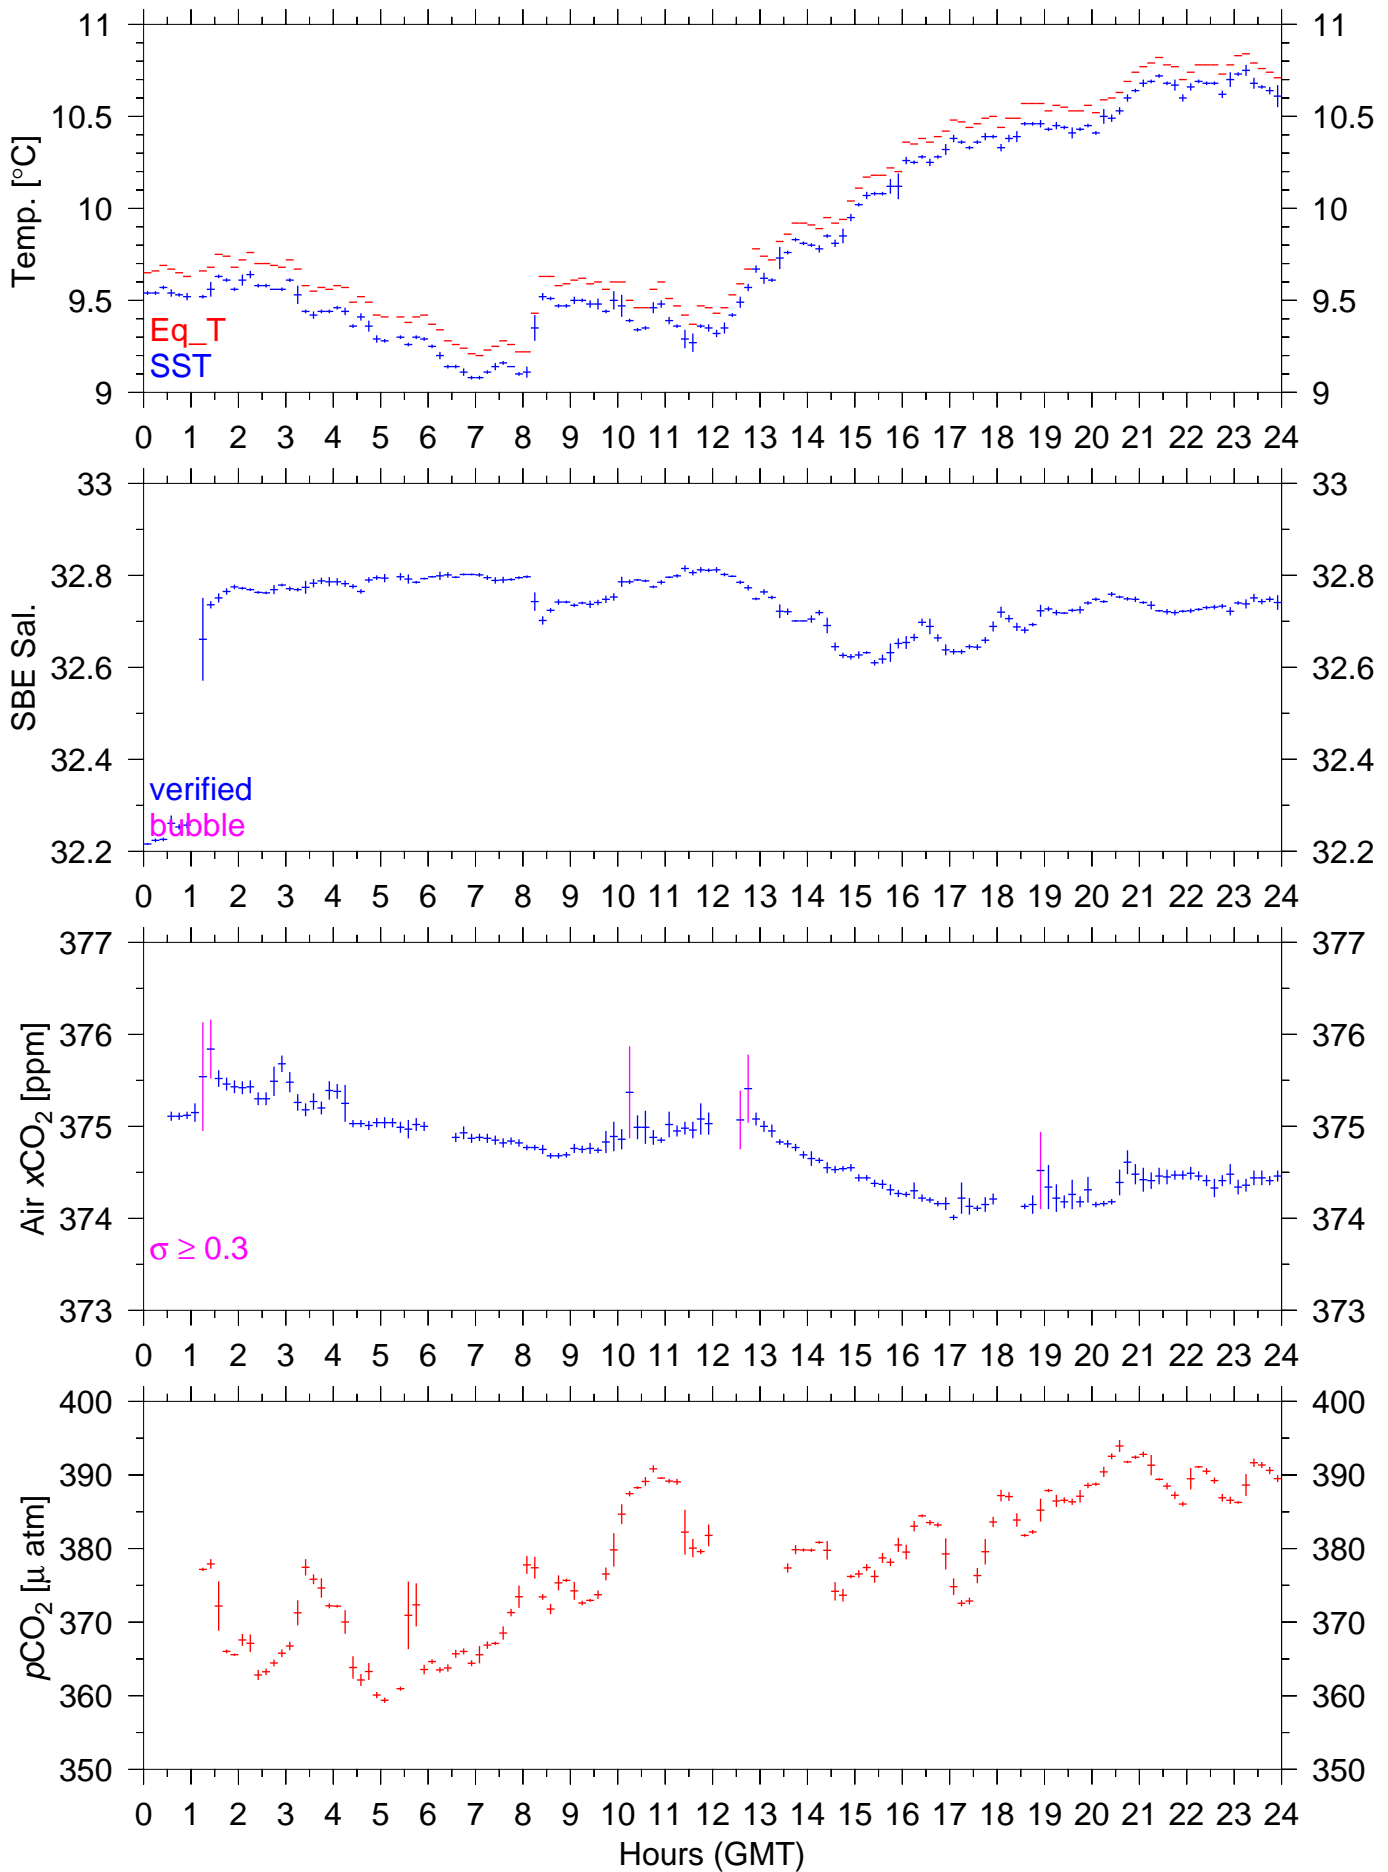

PX84E : July 17, 2003 : 10min. mean

PX84E : July 18, 2003 : 10min. mean

PX84E : July 19, 2003 : 10min. mean

PX84E : July 20, 2003 : 10min. mean

PX84E : July 21, 2003 : 10min. mean

PX84E : July 22, 2003 : 10min. mean

PX84E : July 23, 2003 : 10min. mean

PX84E : July 24, 2003 : 10min. mean

PX84E : July 25, 2003 : 10min. mean

PX84E : July 26, 2003 : 10min. mean

PX84E : July 27, 2003 : 10min. mean