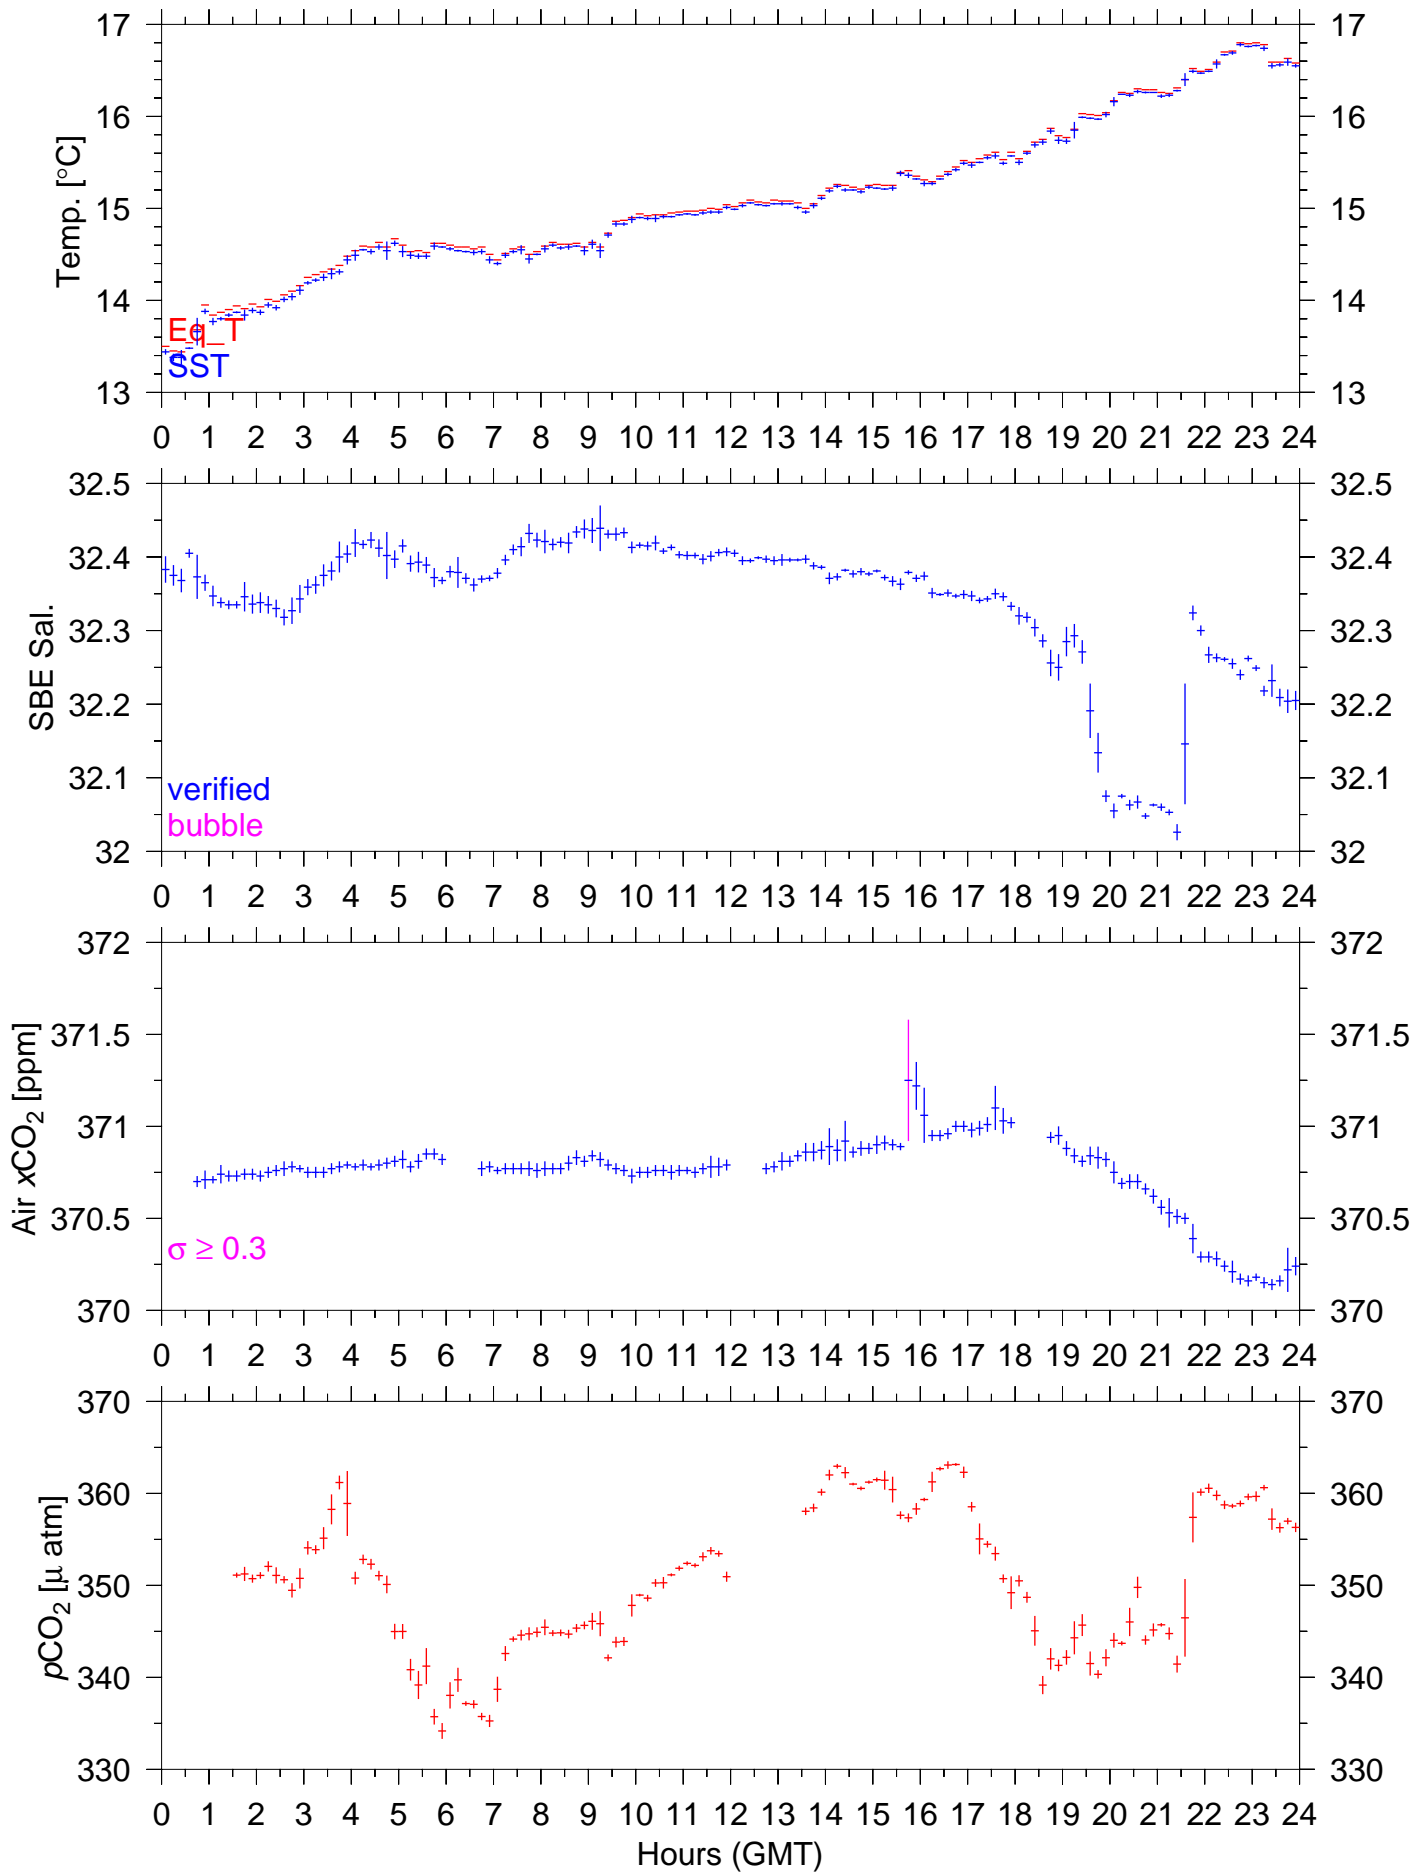

PX84E : July 17, 2003 : 10min. mean

PX84E : July 18, 2003 : 10min. mean

PX84E : July 19, 2003 : 10min. mean

PX84E : July 20, 2003 : 10min. mean

PX84E : July 21, 2003 : 10min. mean

PX84E : July 22, 2003 : 10min. mean

PX84E : July 23, 2003 : 10min. mean

PX84E : July 24, 2003 : 10min. mean

PX84E : July 25, 2003 : 10min. mean

PX84E : July 26, 2003 : 10min. mean

PX84E : July 27, 2003 : 10min. mean