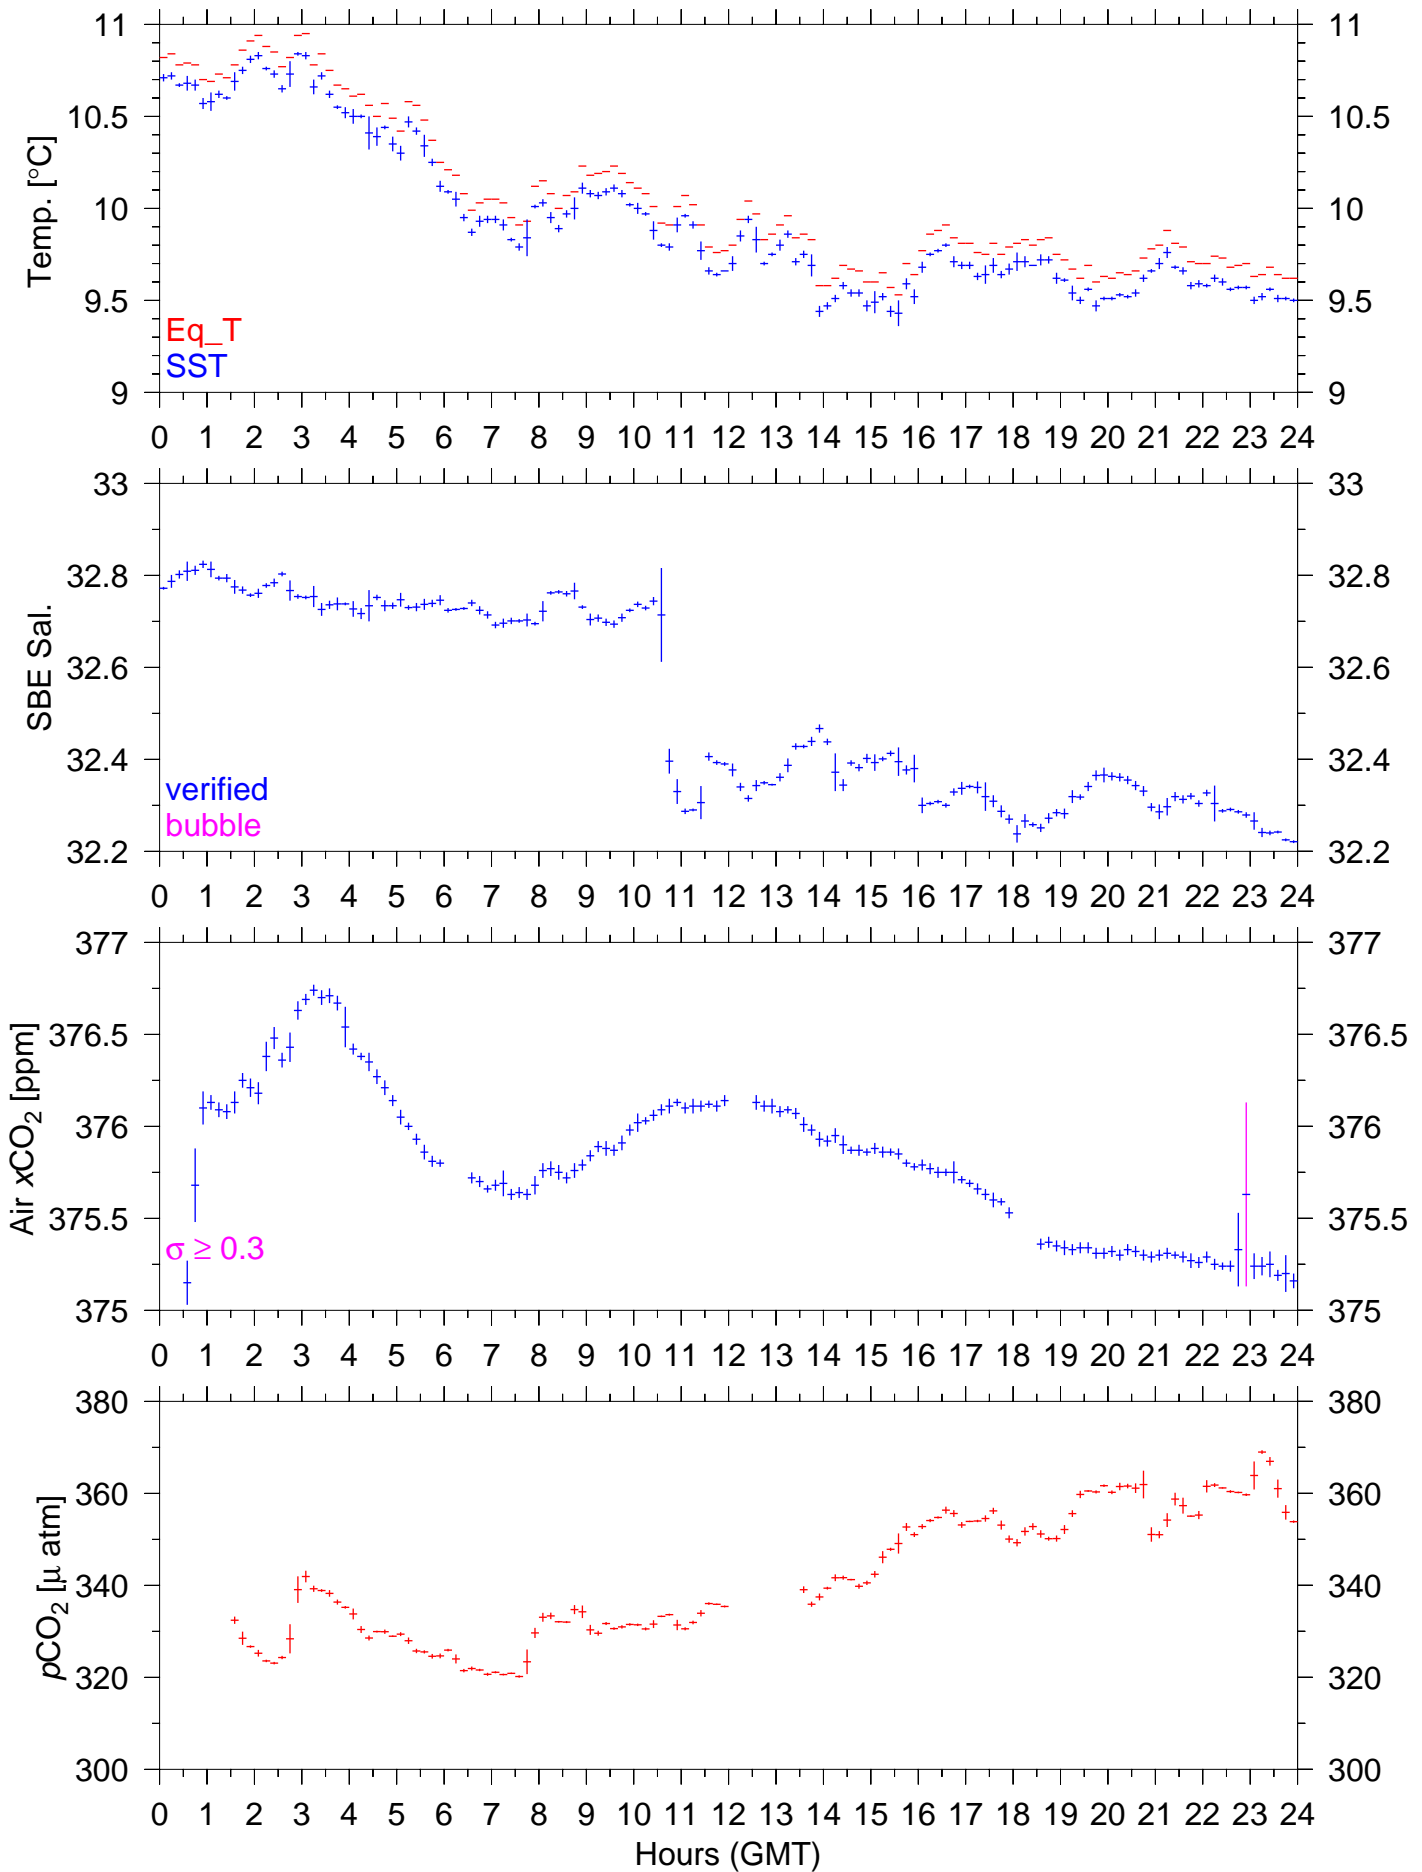

PX84E : July 17, 2003 : 10min. mean

PX84E : July 18, 2003 : 10min. mean

PX84E : July 19, 2003 : 10min. mean

PX84E : July 20, 2003 : 10min. mean

PX84E : July 21, 2003 : 10min. mean

PX84E : July 22, 2003 : 10min. mean

PX84E : July 23, 2003 : 10min. mean

PX84E : July 24, 2003 : 10min. mean

PX84E : July 25, 2003 : 10min. mean

PX84E : July 26, 2003 : 10min. mean

PX84E : July 27, 2003 : 10min. mean