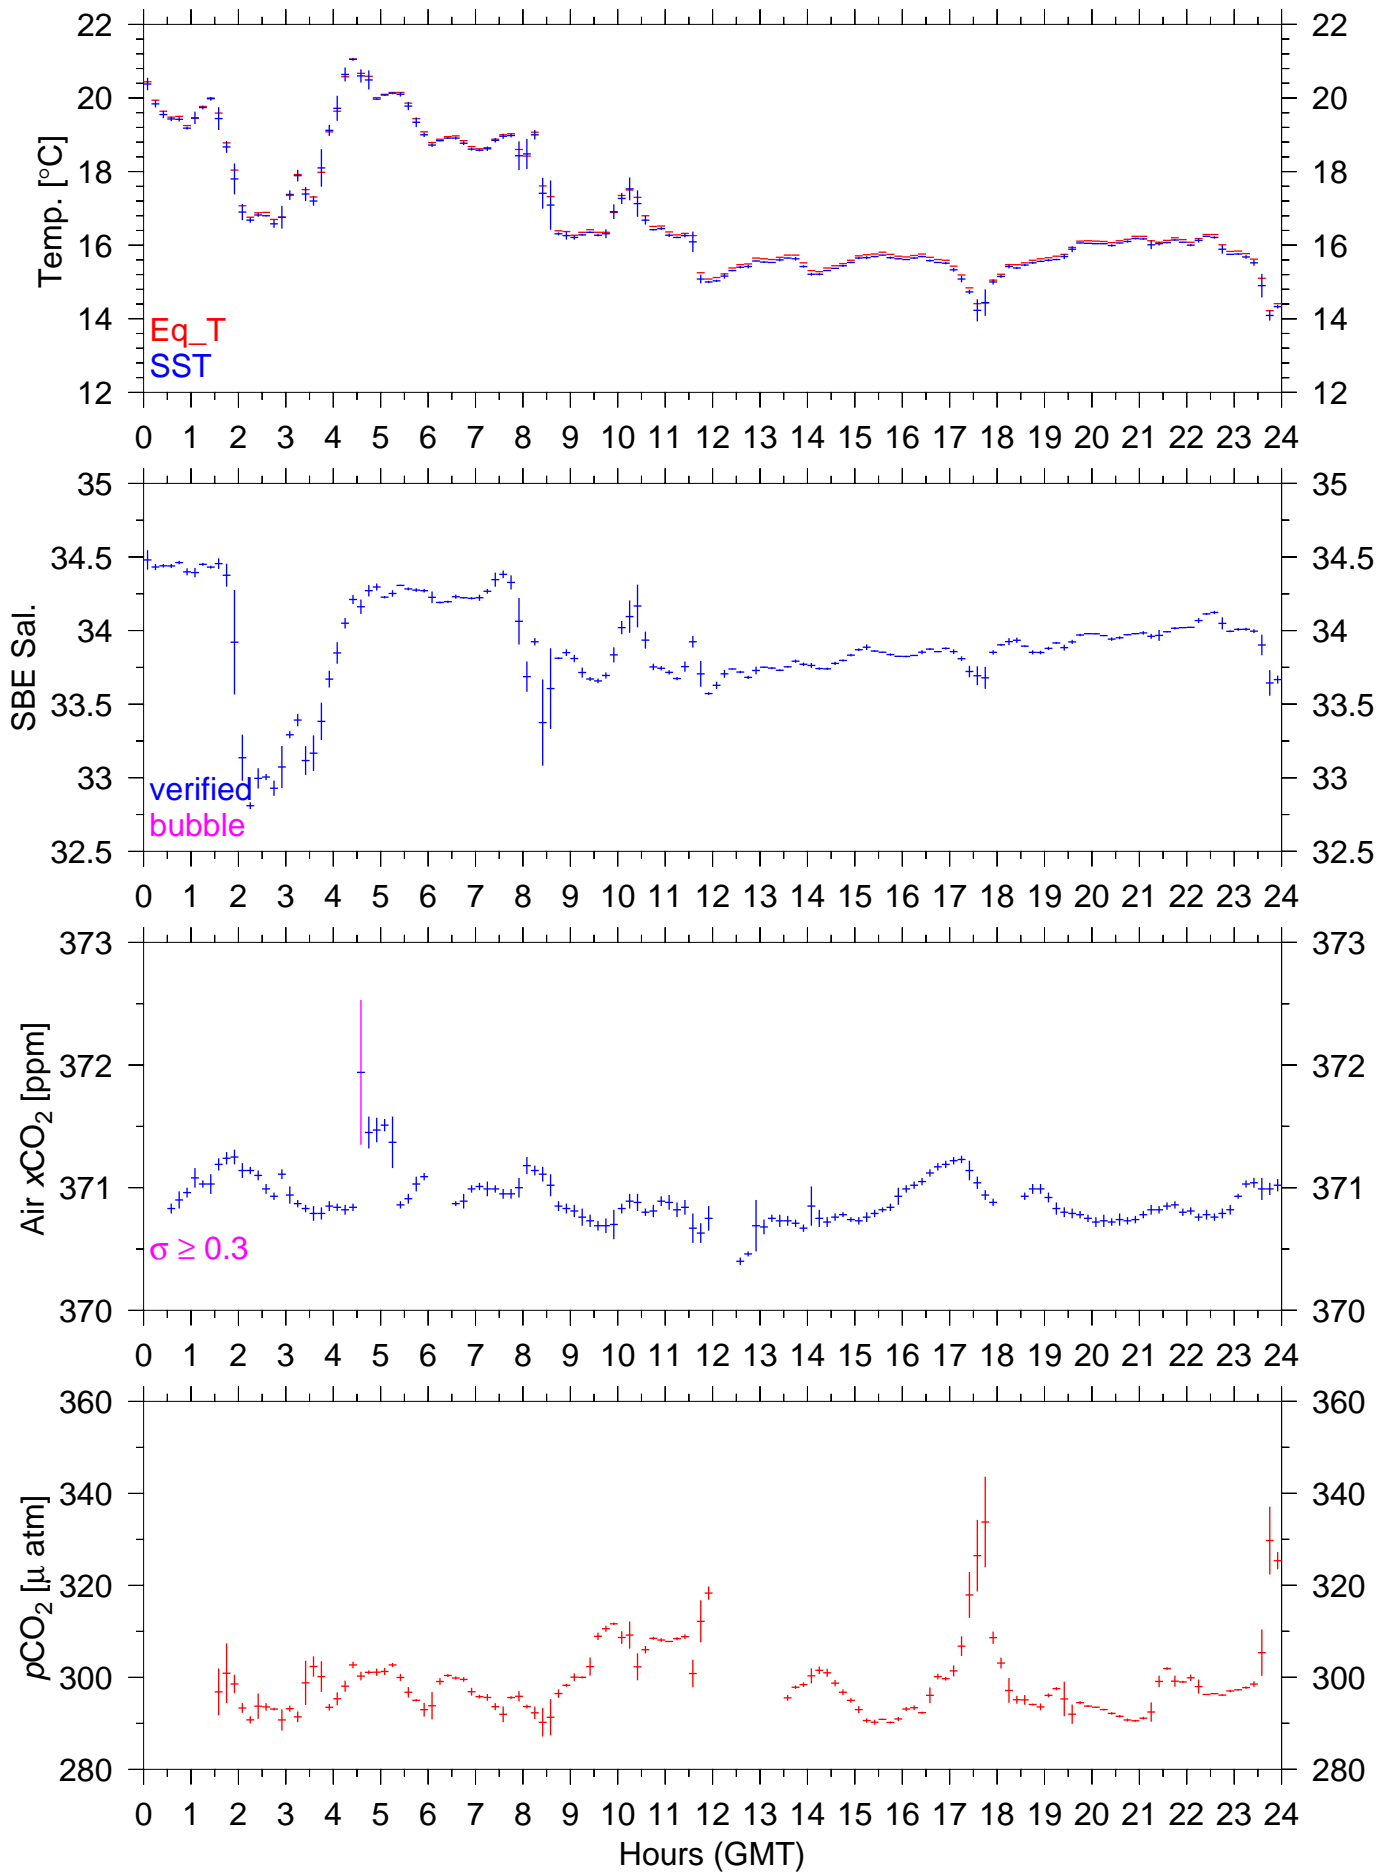

PX84E : July 17, 2003 : 10min. mean

PX84E : July 18, 2003 : 10min. mean

PX84E : July 19, 2003 : 10min. mean

PX84E : July 20, 2003 : 10min. mean

PX84E : July 21, 2003 : 10min. mean

PX84E : July 22, 2003 : 10min. mean

PX84E : July 23, 2003 : 10min. mean

PX84E : July 24, 2003 : 10min. mean

PX84E : July 25, 2003 : 10min. mean

PX84E : July 26, 2003 : 10min. mean

PX84E : July 27, 2003 : 10min. mean