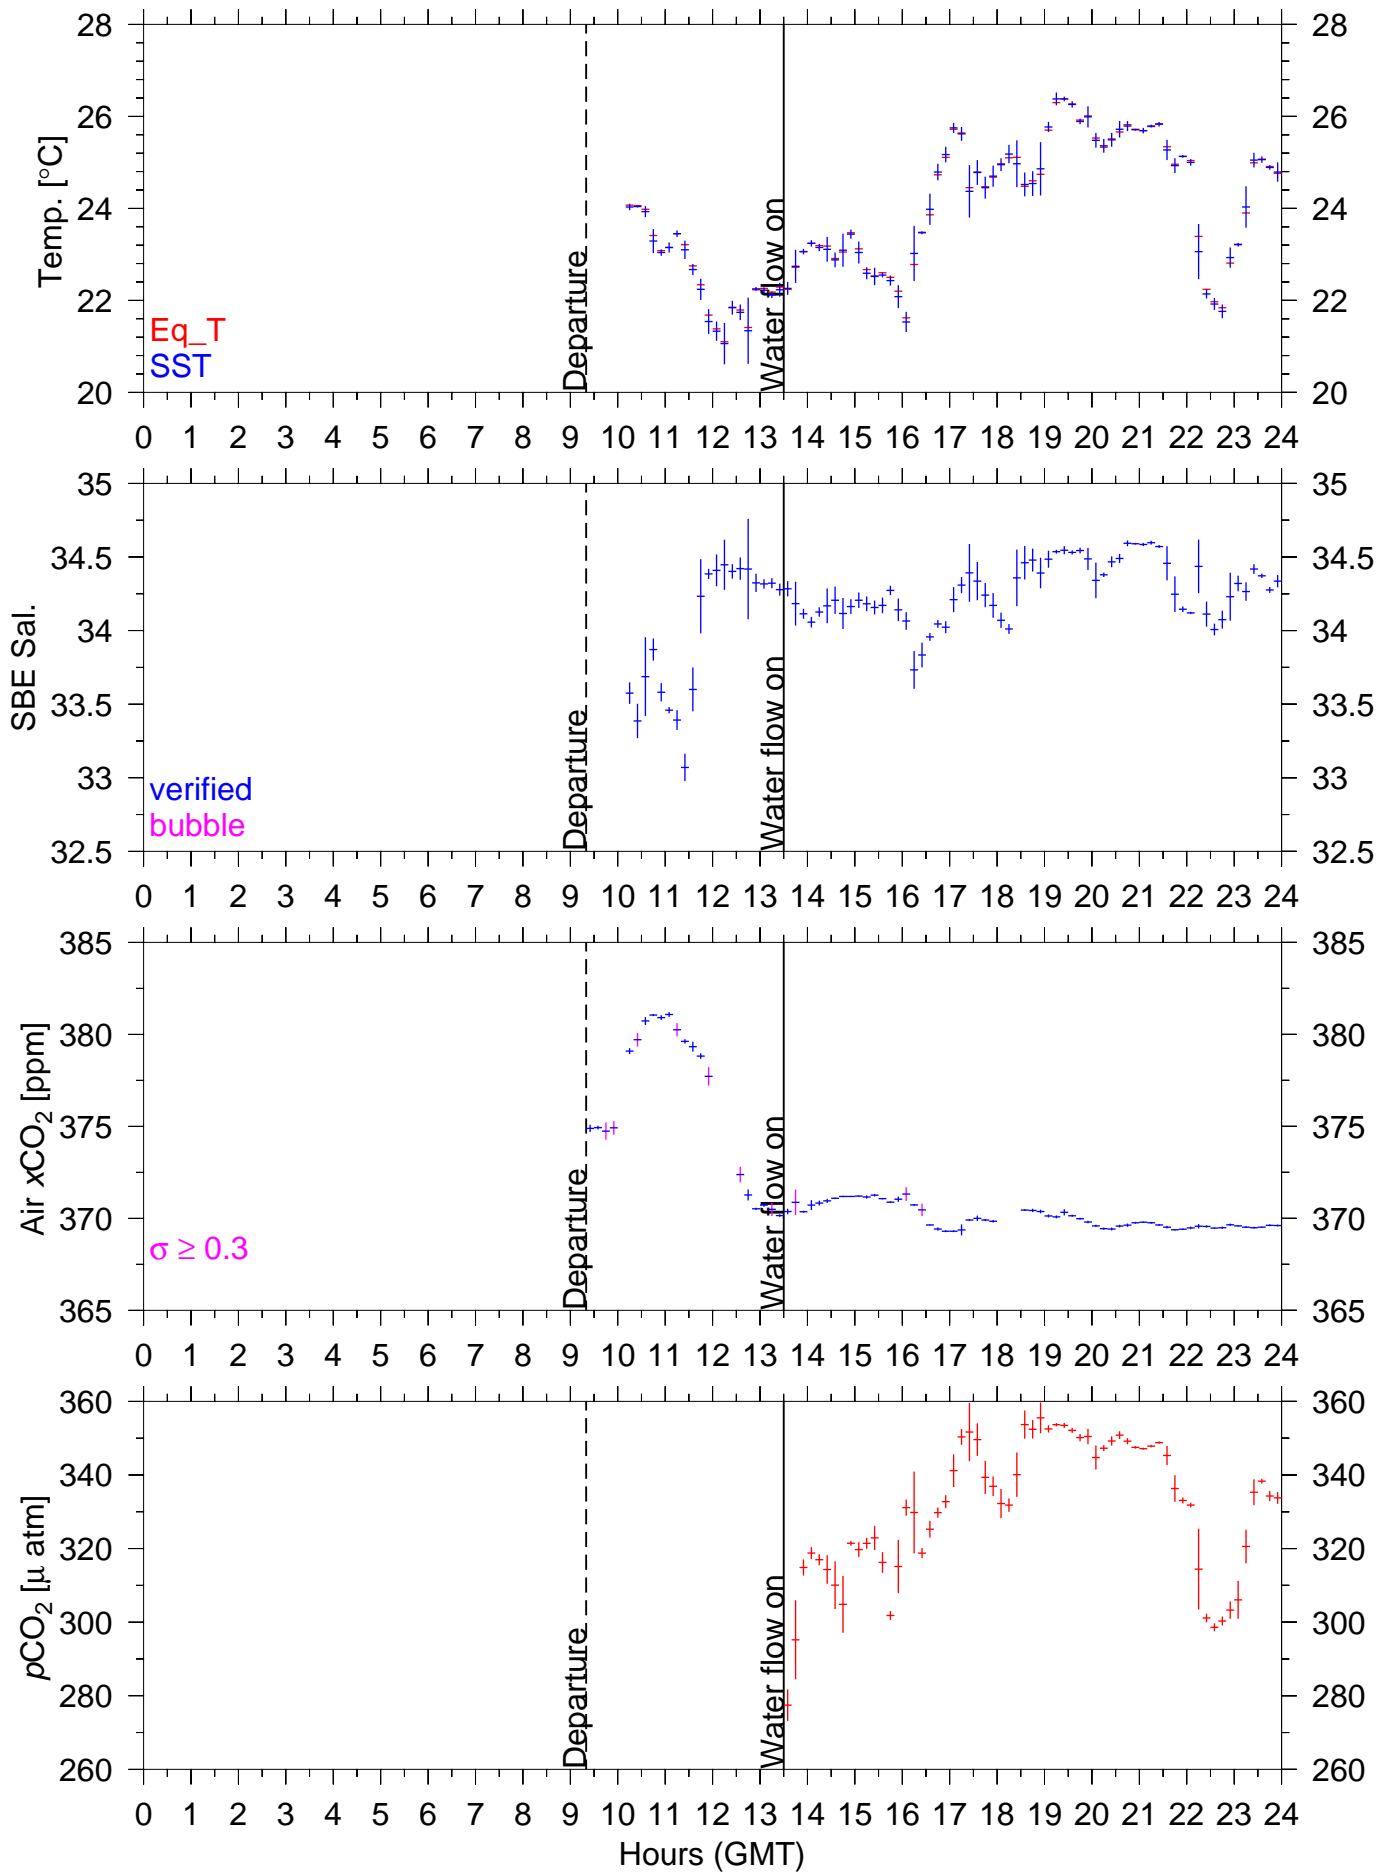

PX84E : July 17, 2003 : 10min. mean

PX84E : July 18, 2003 : 10min. mean

PX84E : July 19, 2003 : 10min. mean

PX84E : July 20, 2003 : 10min. mean

PX84E : July 21, 2003 : 10min. mean

PX84E : July 22, 2003 : 10min. mean

PX84E : July 23, 2003 : 10min. mean

PX84E : July 24, 2003 : 10min. mean

PX84E : July 25, 2003 : 10min. mean

PX84E : July 26, 2003 : 10min. mean

PX84E : July 27, 2003 : 10min. mean