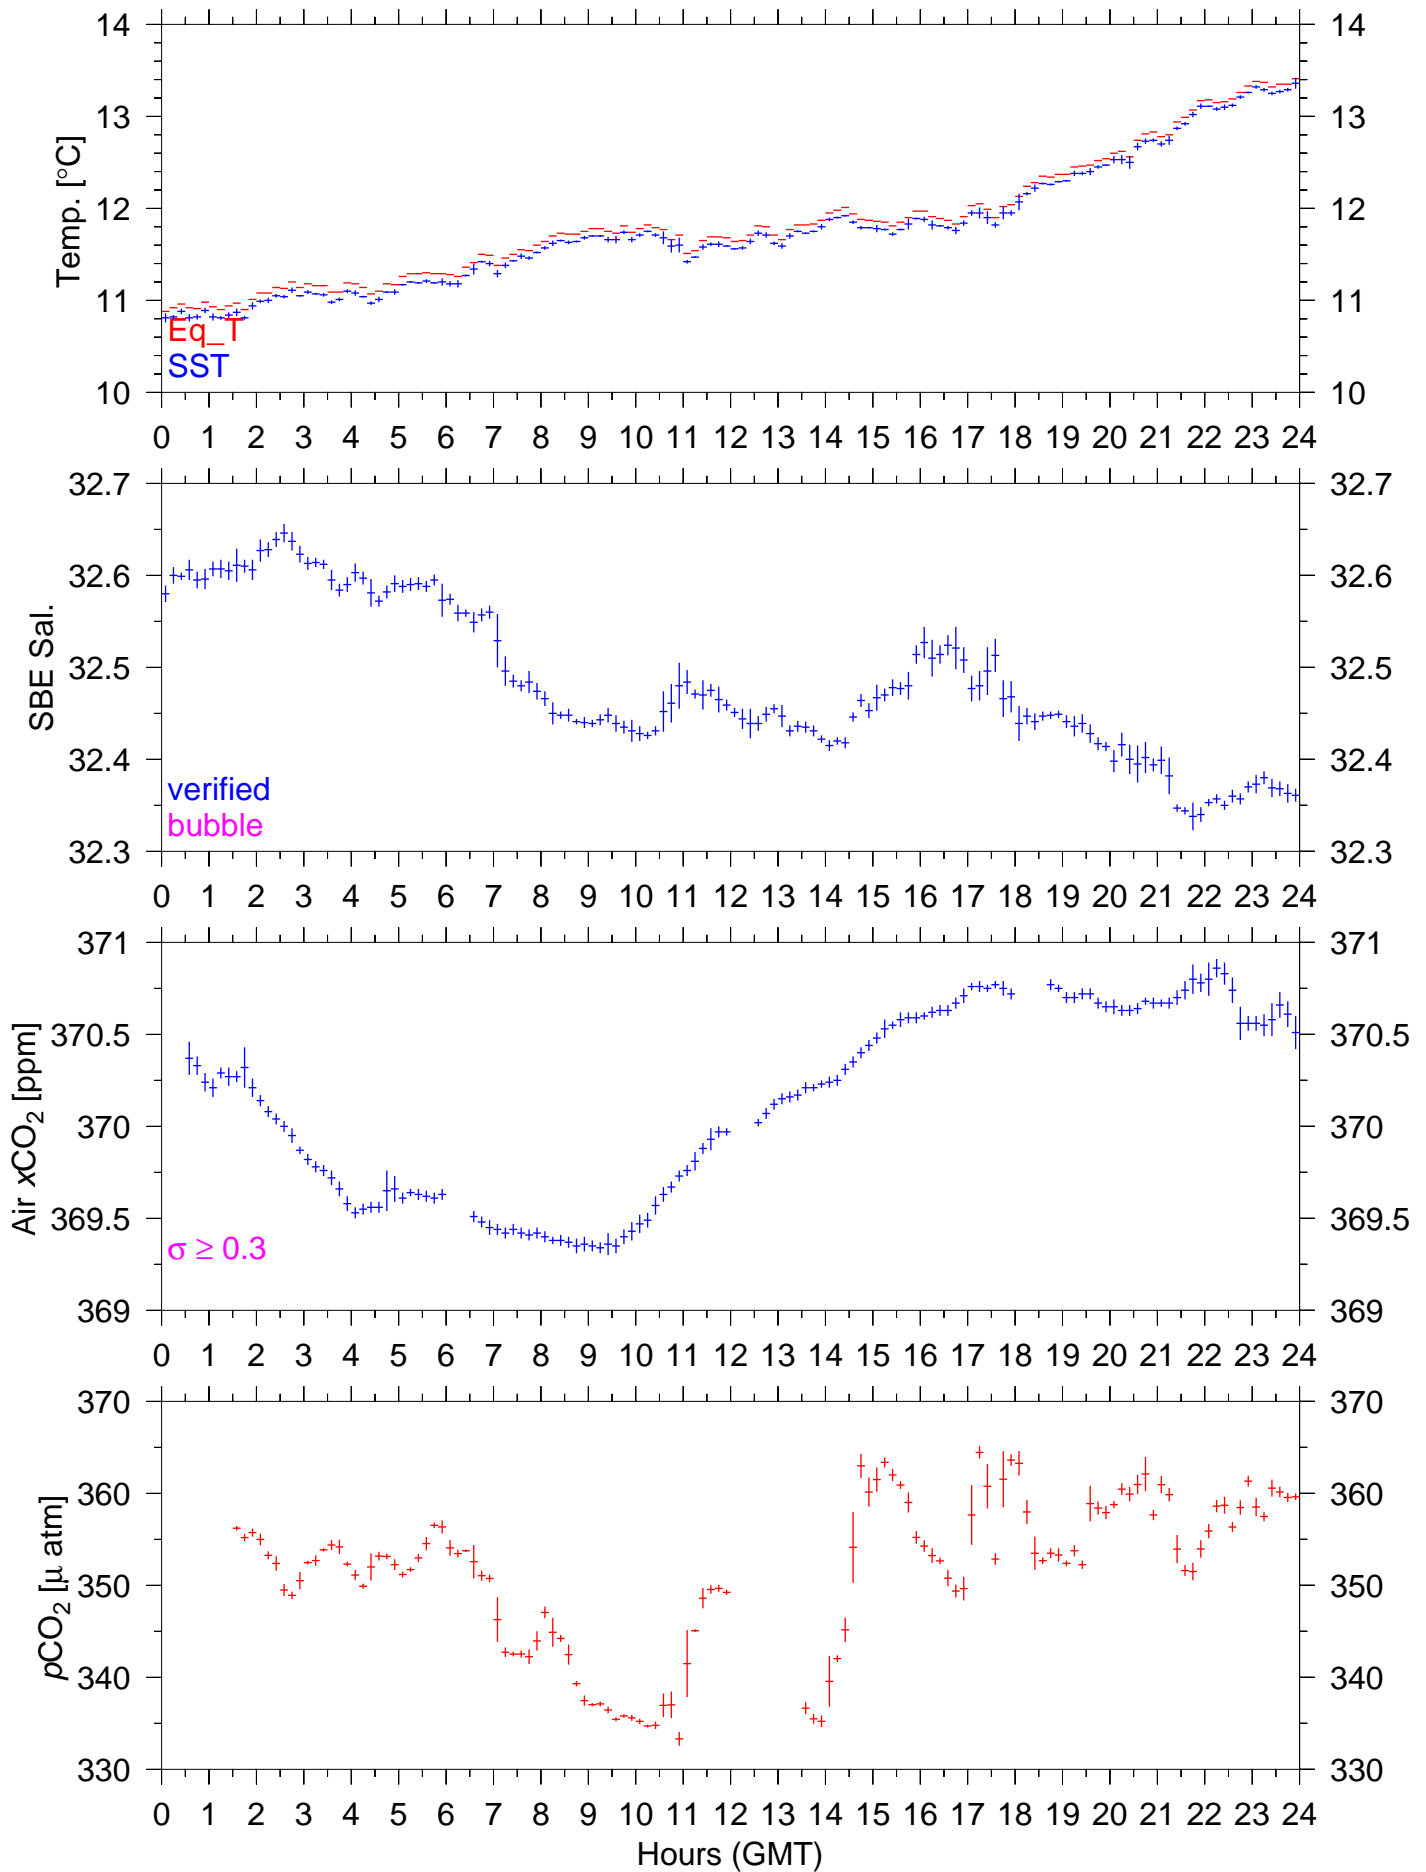

PX84E : July 17, 2003 : 10min. mean

PX84E : July 18, 2003 : 10min. mean

PX84E : July 19, 2003 : 10min. mean

PX84E : July 20, 2003 : 10min. mean

PX84E : July 21, 2003 : 10min. mean

PX84E : July 22, 2003 : 10min. mean

PX84E : July 23, 2003 : 10min. mean

PX84E : July 24, 2003 : 10min. mean

PX84E : July 25, 2003 : 10min. mean

PX84E : July 26, 2003 : 10min. mean

PX84E : July 27, 2003 : 10min. mean