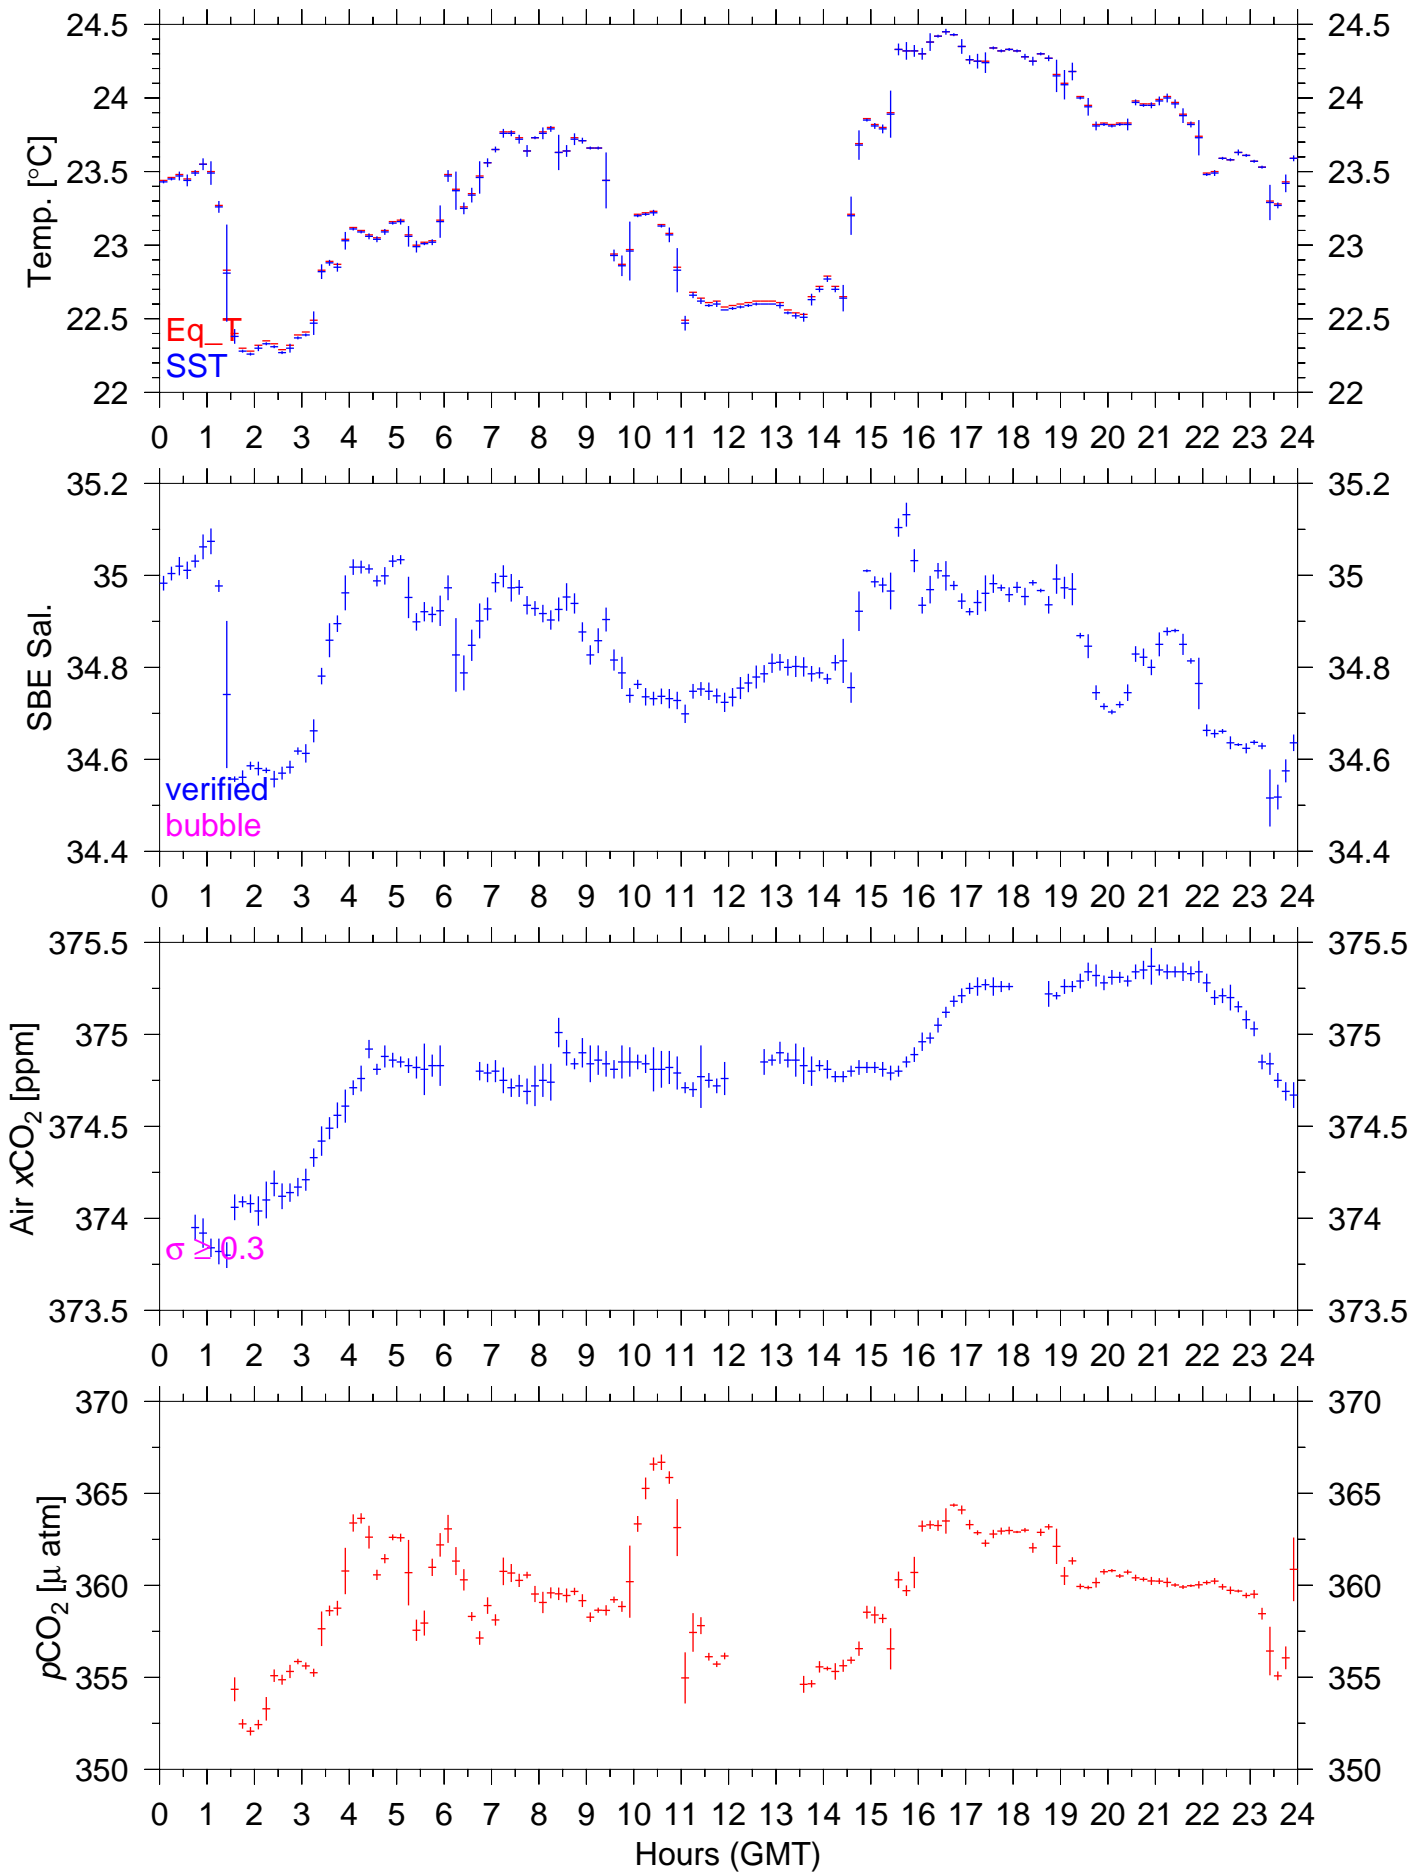

PX86W : October 08, 2003 : 10min. mean

PX86W : October 09, 2003 : 10min. mean

PX86W : October 10, 2003 : 10min. mean

PX86W : October 11, 2003 : 10min. mean

PX86W : October 12, 2003 : 10min. mean

PX86W : October 13, 2003 : 10min. mean

PX86W : October 14, 2003 : 10min. mean

PX86W : October 15, 2003 : 10min. mean

PX86W : October 16, 2003 : 10min. mean

PX86W : October 17, 2003 : 10min. mean

PX86W : October 18, 2003 : 10min. mean

PX86W : October 19, 2003 : 10min. mean

PX86W : October 20, 2003 : 10min. mean

PX86W : October 21, 2003 : 10min. mean