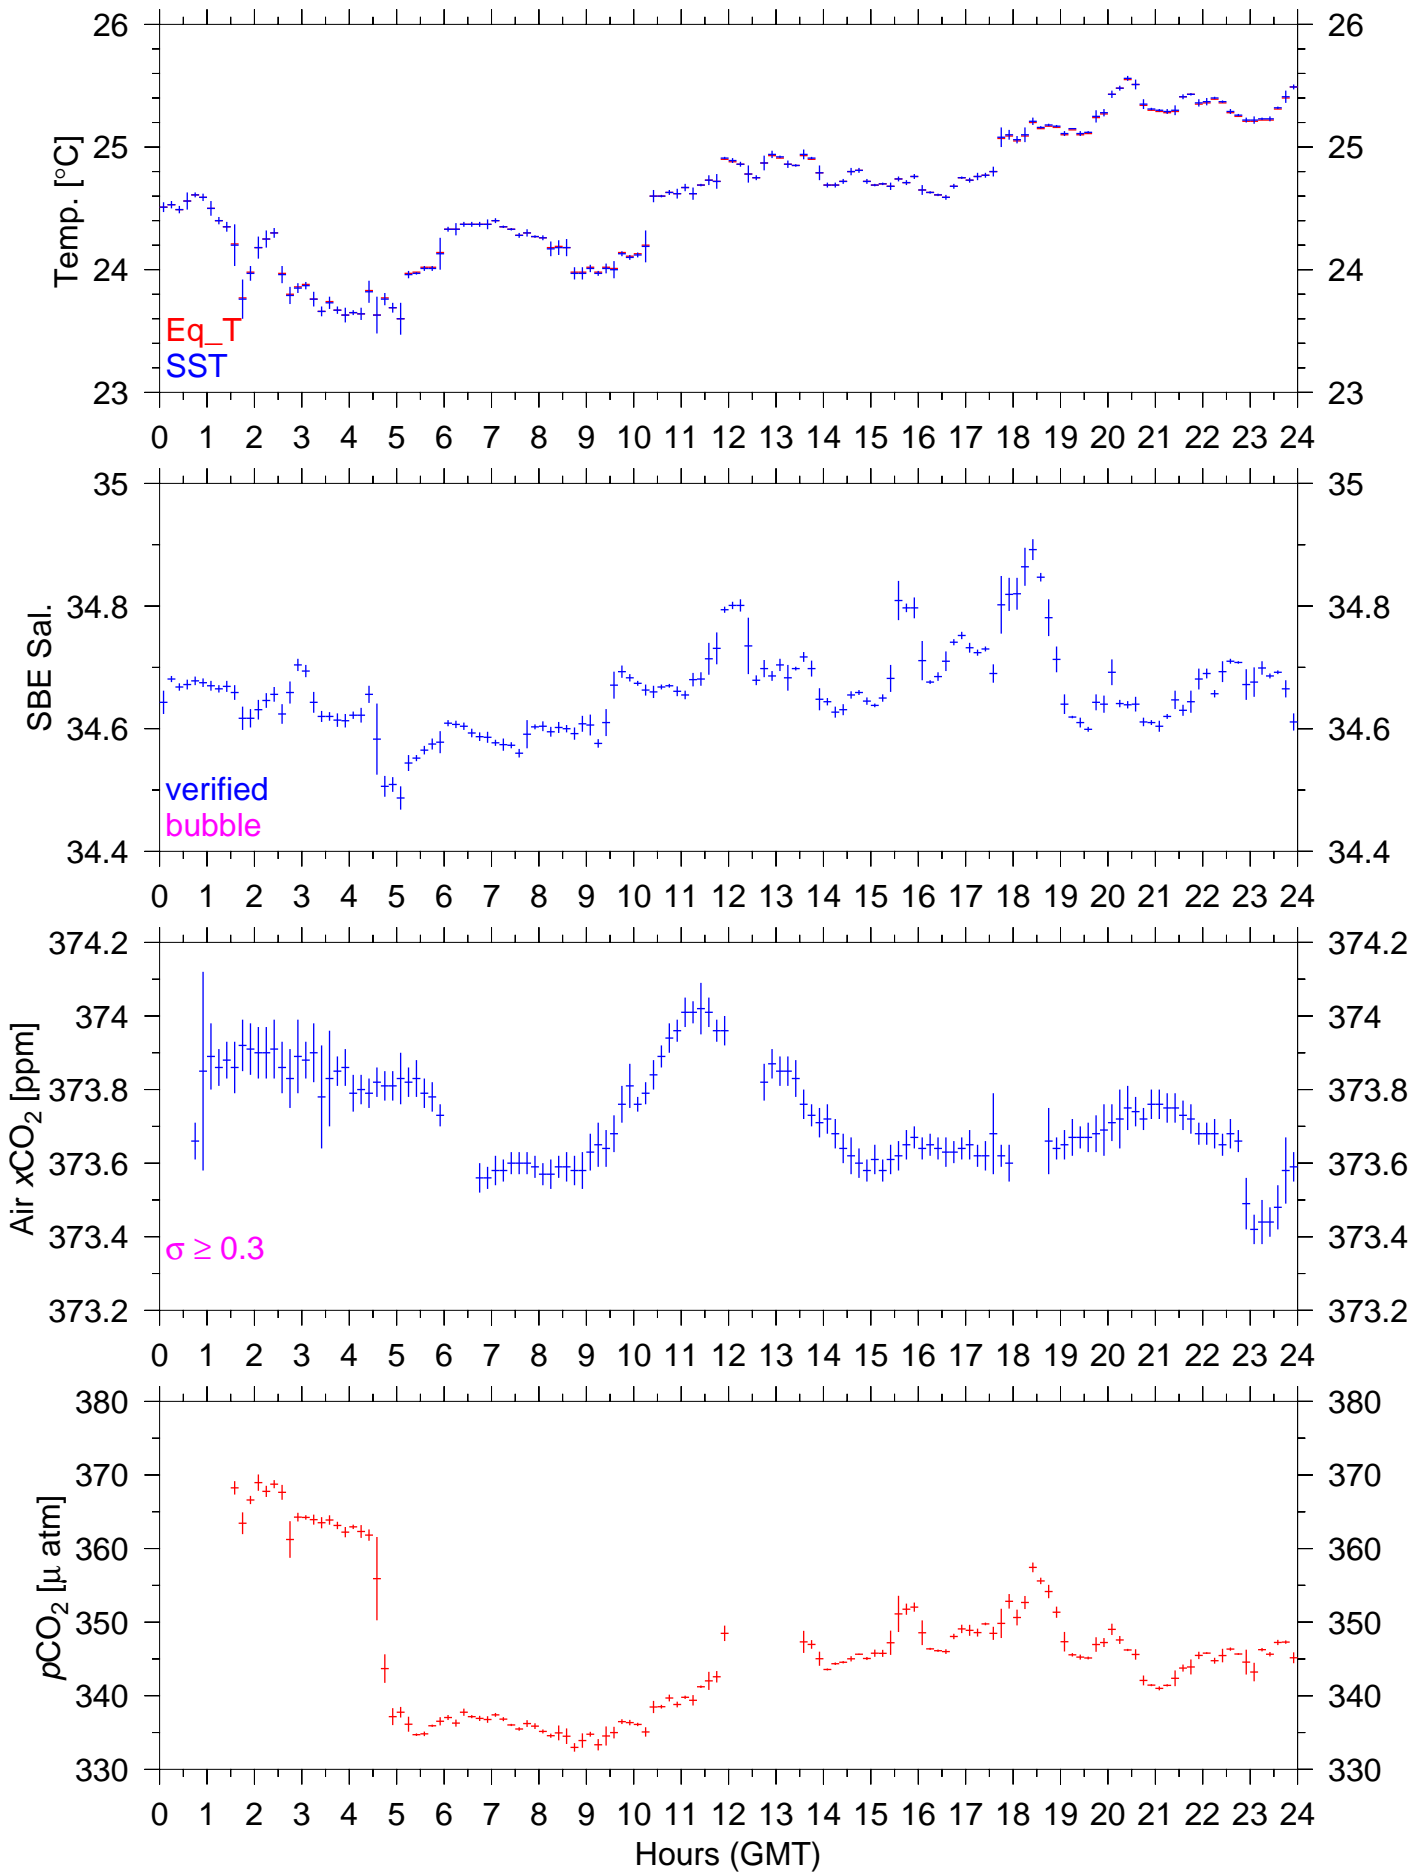

PX86W : October 08, 2003 : 10min. mean

PX86W : October 09, 2003 : 10min. mean

PX86W : October 10, 2003 : 10min. mean

PX86W : October 11, 2003 : 10min. mean

PX86W : October 12, 2003 : 10min. mean

PX86W : October 13, 2003 : 10min. mean

PX86W : October 14, 2003 : 10min. mean

PX86W : October 15, 2003 : 10min. mean

PX86W : October 16, 2003 : 10min. mean

PX86W : October 17, 2003 : 10min. mean

PX86W : October 18, 2003 : 10min. mean

PX86W : October 19, 2003 : 10min. mean

PX86W : October 20, 2003 : 10min. mean

PX86W : October 21, 2003 : 10min. mean