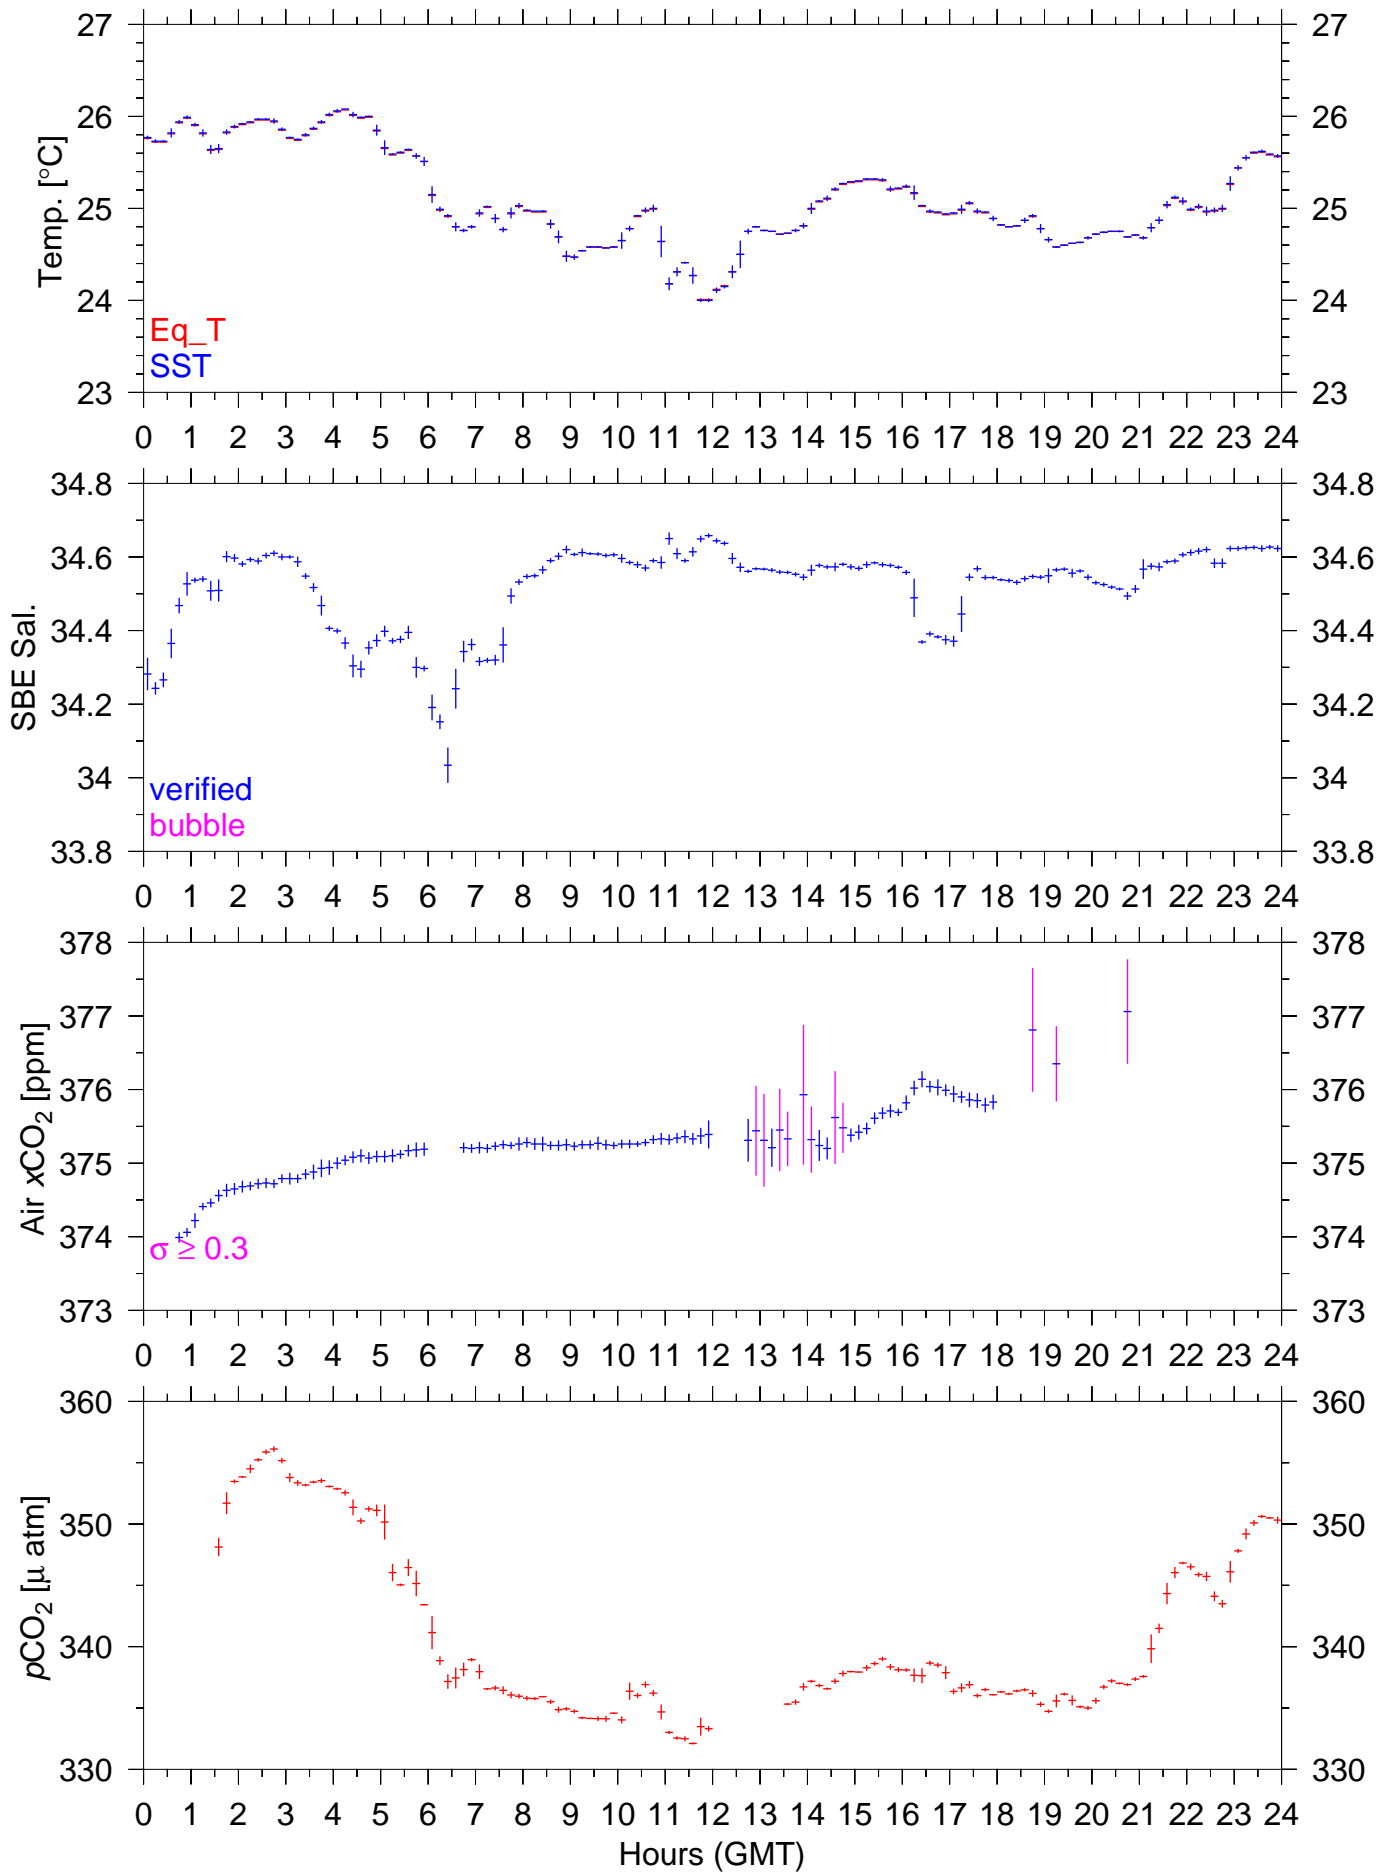

PX86W : October 08, 2003 : 10min. mean

PX86W : October 09, 2003 : 10min. mean

PX86W : October 10, 2003 : 10min. mean

PX86W : October 11, 2003 : 10min. mean

PX86W : October 12, 2003 : 10min. mean

PX86W : October 13, 2003 : 10min. mean

PX86W : October 14, 2003 : 10min. mean

PX86W : October 15, 2003 : 10min. mean

PX86W : October 16, 2003 : 10min. mean

PX86W : October 17, 2003 : 10min. mean

PX86W : October 18, 2003 : 10min. mean

PX86W : October 19, 2003 : 10min. mean

PX86W : October 20, 2003 : 10min. mean

PX86W : October 21, 2003 : 10min. mean