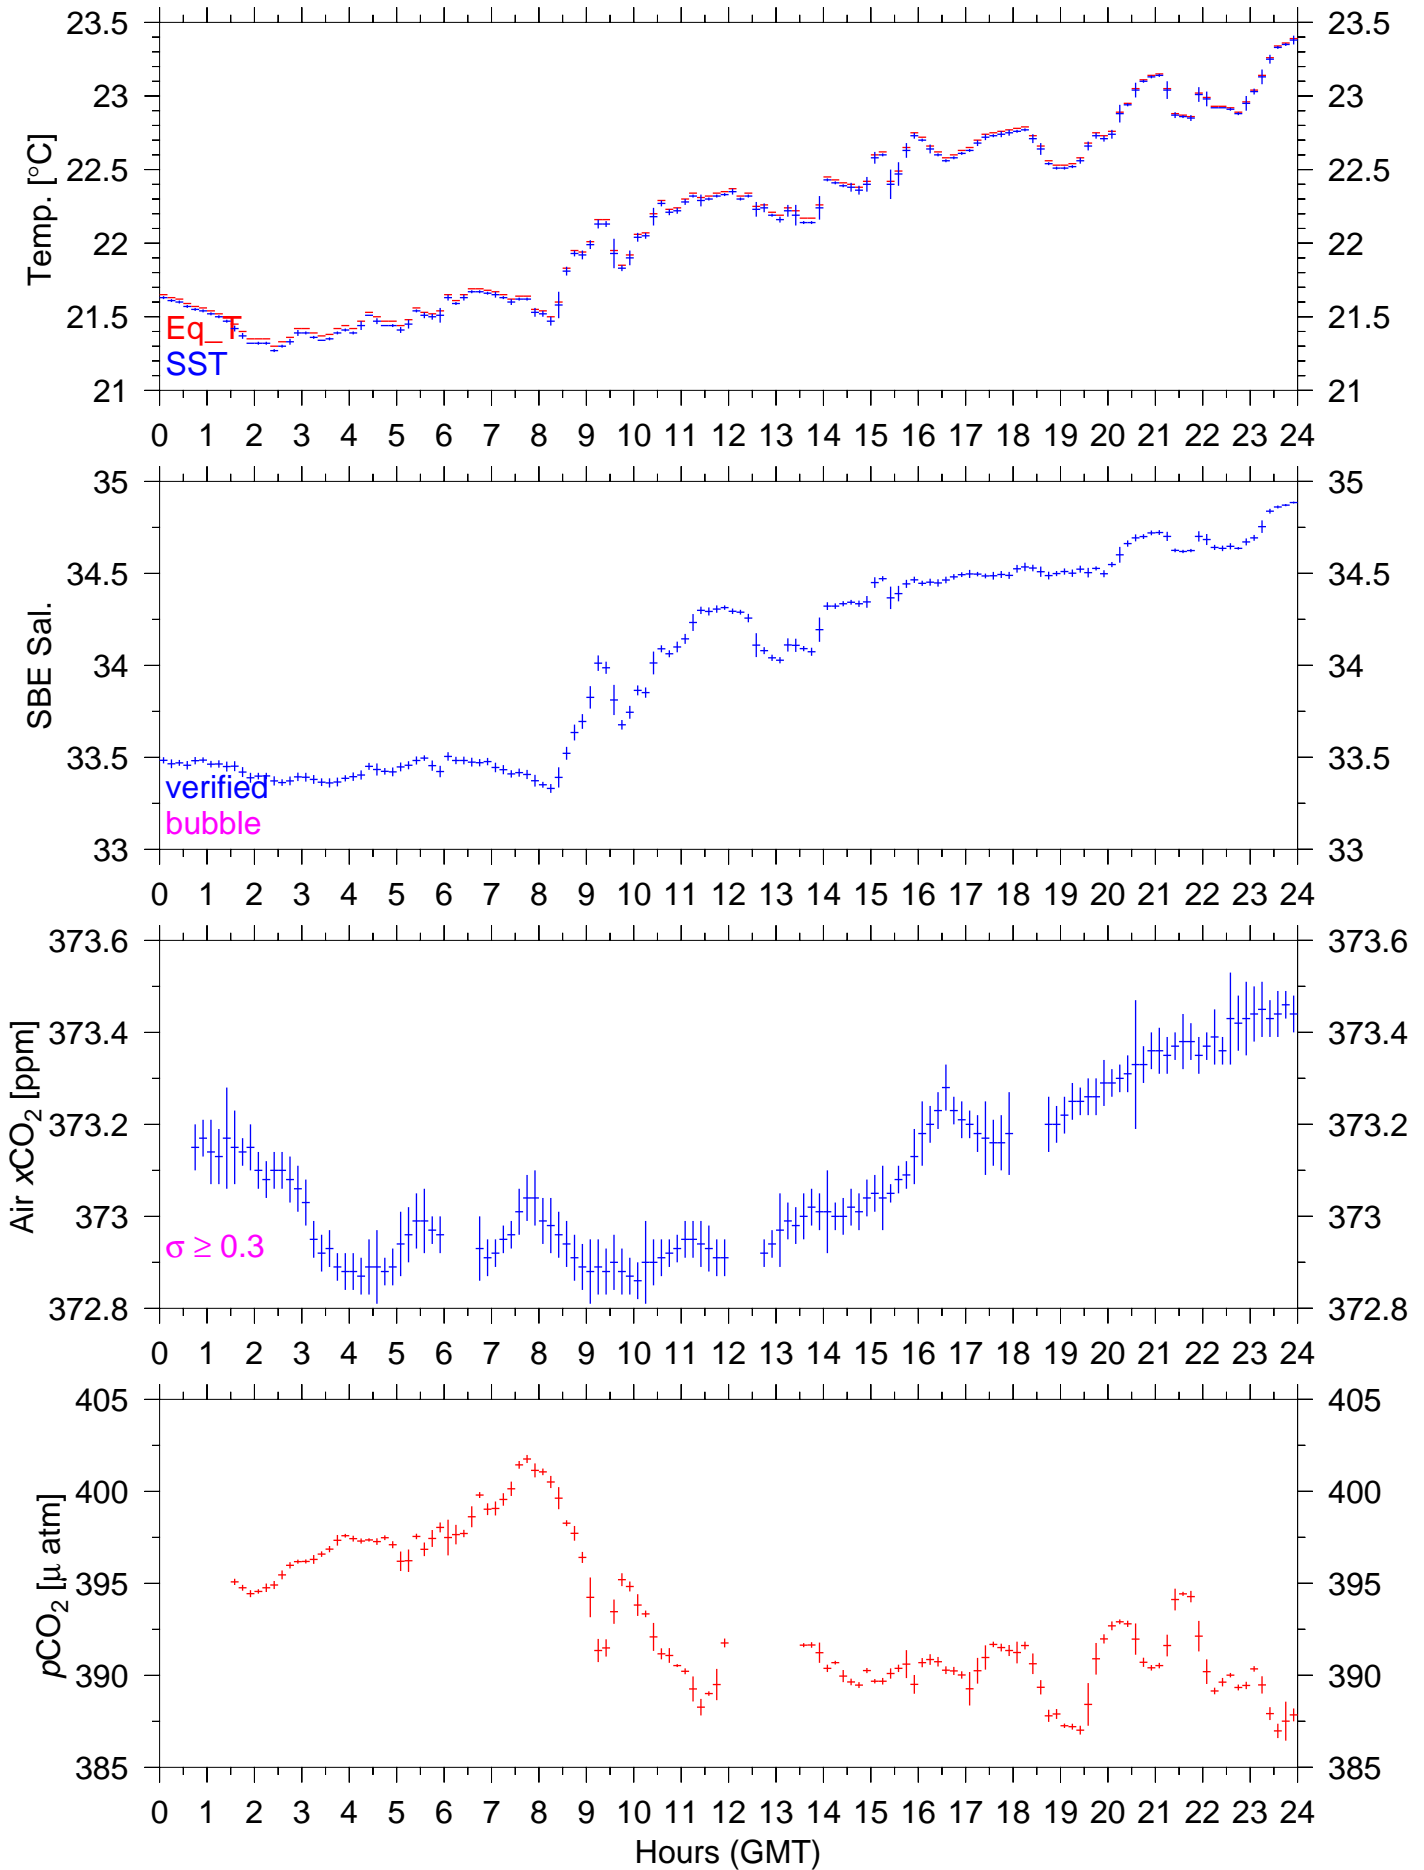

PX86W : October 08, 2003 : 10min. mean

PX86W : October 09, 2003 : 10min. mean

PX86W : October 10, 2003 : 10min. mean

PX86W : October 11, 2003 : 10min. mean

PX86W : October 12, 2003 : 10min. mean

PX86W : October 13, 2003 : 10min. mean

PX86W : October 14, 2003 : 10min. mean

PX86W : October 15, 2003 : 10min. mean

PX86W : October 16, 2003 : 10min. mean

PX86W : October 17, 2003 : 10min. mean

PX86W : October 18, 2003 : 10min. mean

PX86W : October 19, 2003 : 10min. mean

PX86W : October 20, 2003 : 10min. mean

PX86W : October 21, 2003 : 10min. mean