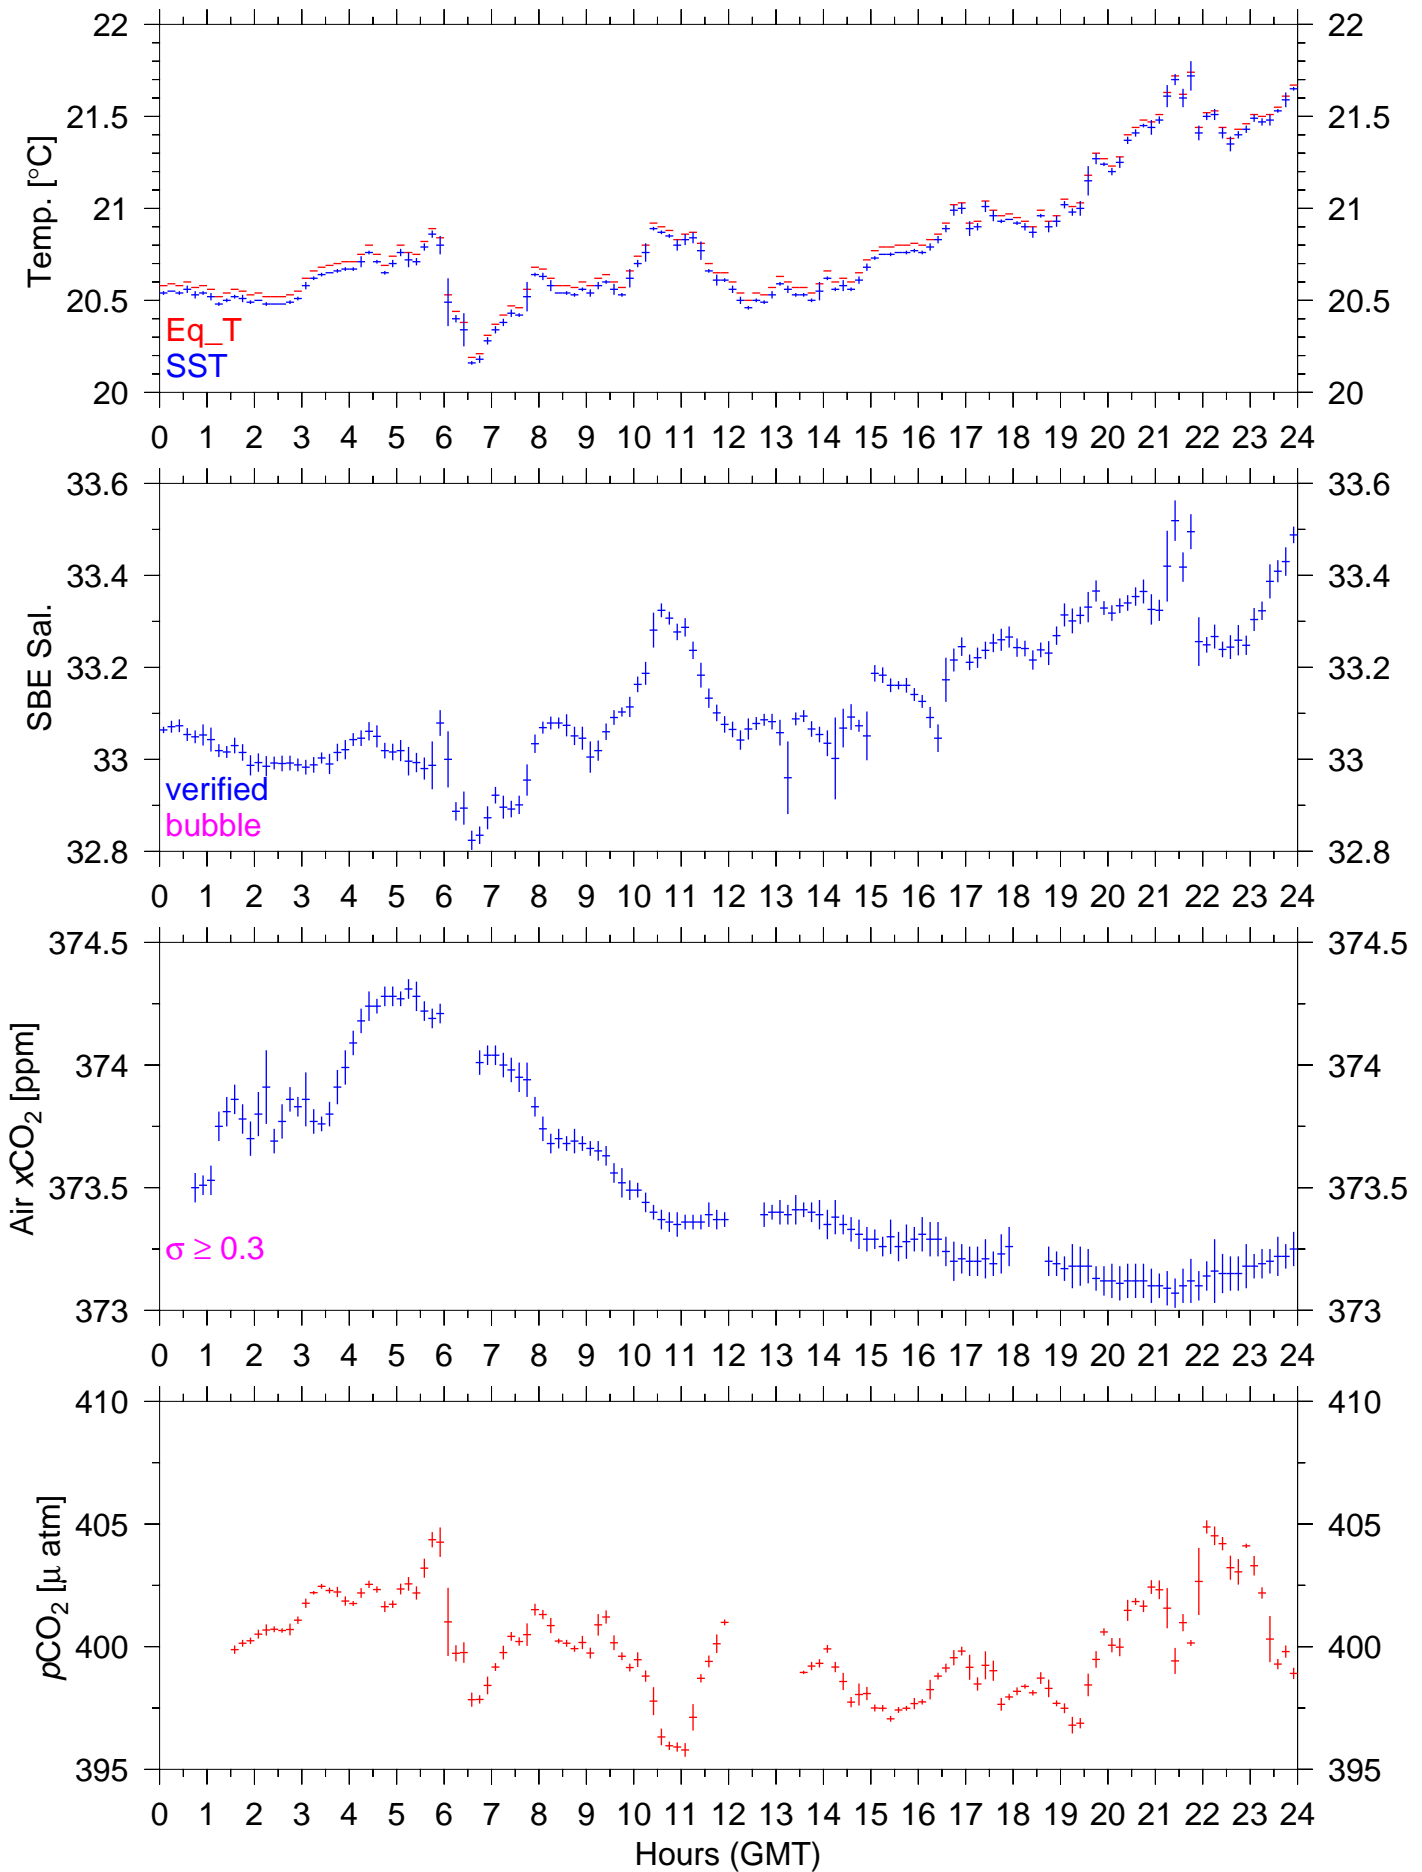

PX86W : October 08, 2003 : 10min. mean

PX86W : October 09, 2003 : 10min. mean

PX86W : October 10, 2003 : 10min. mean

PX86W : October 11, 2003 : 10min. mean

PX86W : October 12, 2003 : 10min. mean

PX86W : October 13, 2003 : 10min. mean

PX86W : October 14, 2003 : 10min. mean

PX86W : October 15, 2003 : 10min. mean

PX86W : October 16, 2003 : 10min. mean

PX86W : October 17, 2003 : 10min. mean

PX86W : October 18, 2003 : 10min. mean

PX86W : October 19, 2003 : 10min. mean

PX86W : October 20, 2003 : 10min. mean

PX86W : October 21, 2003 : 10min. mean