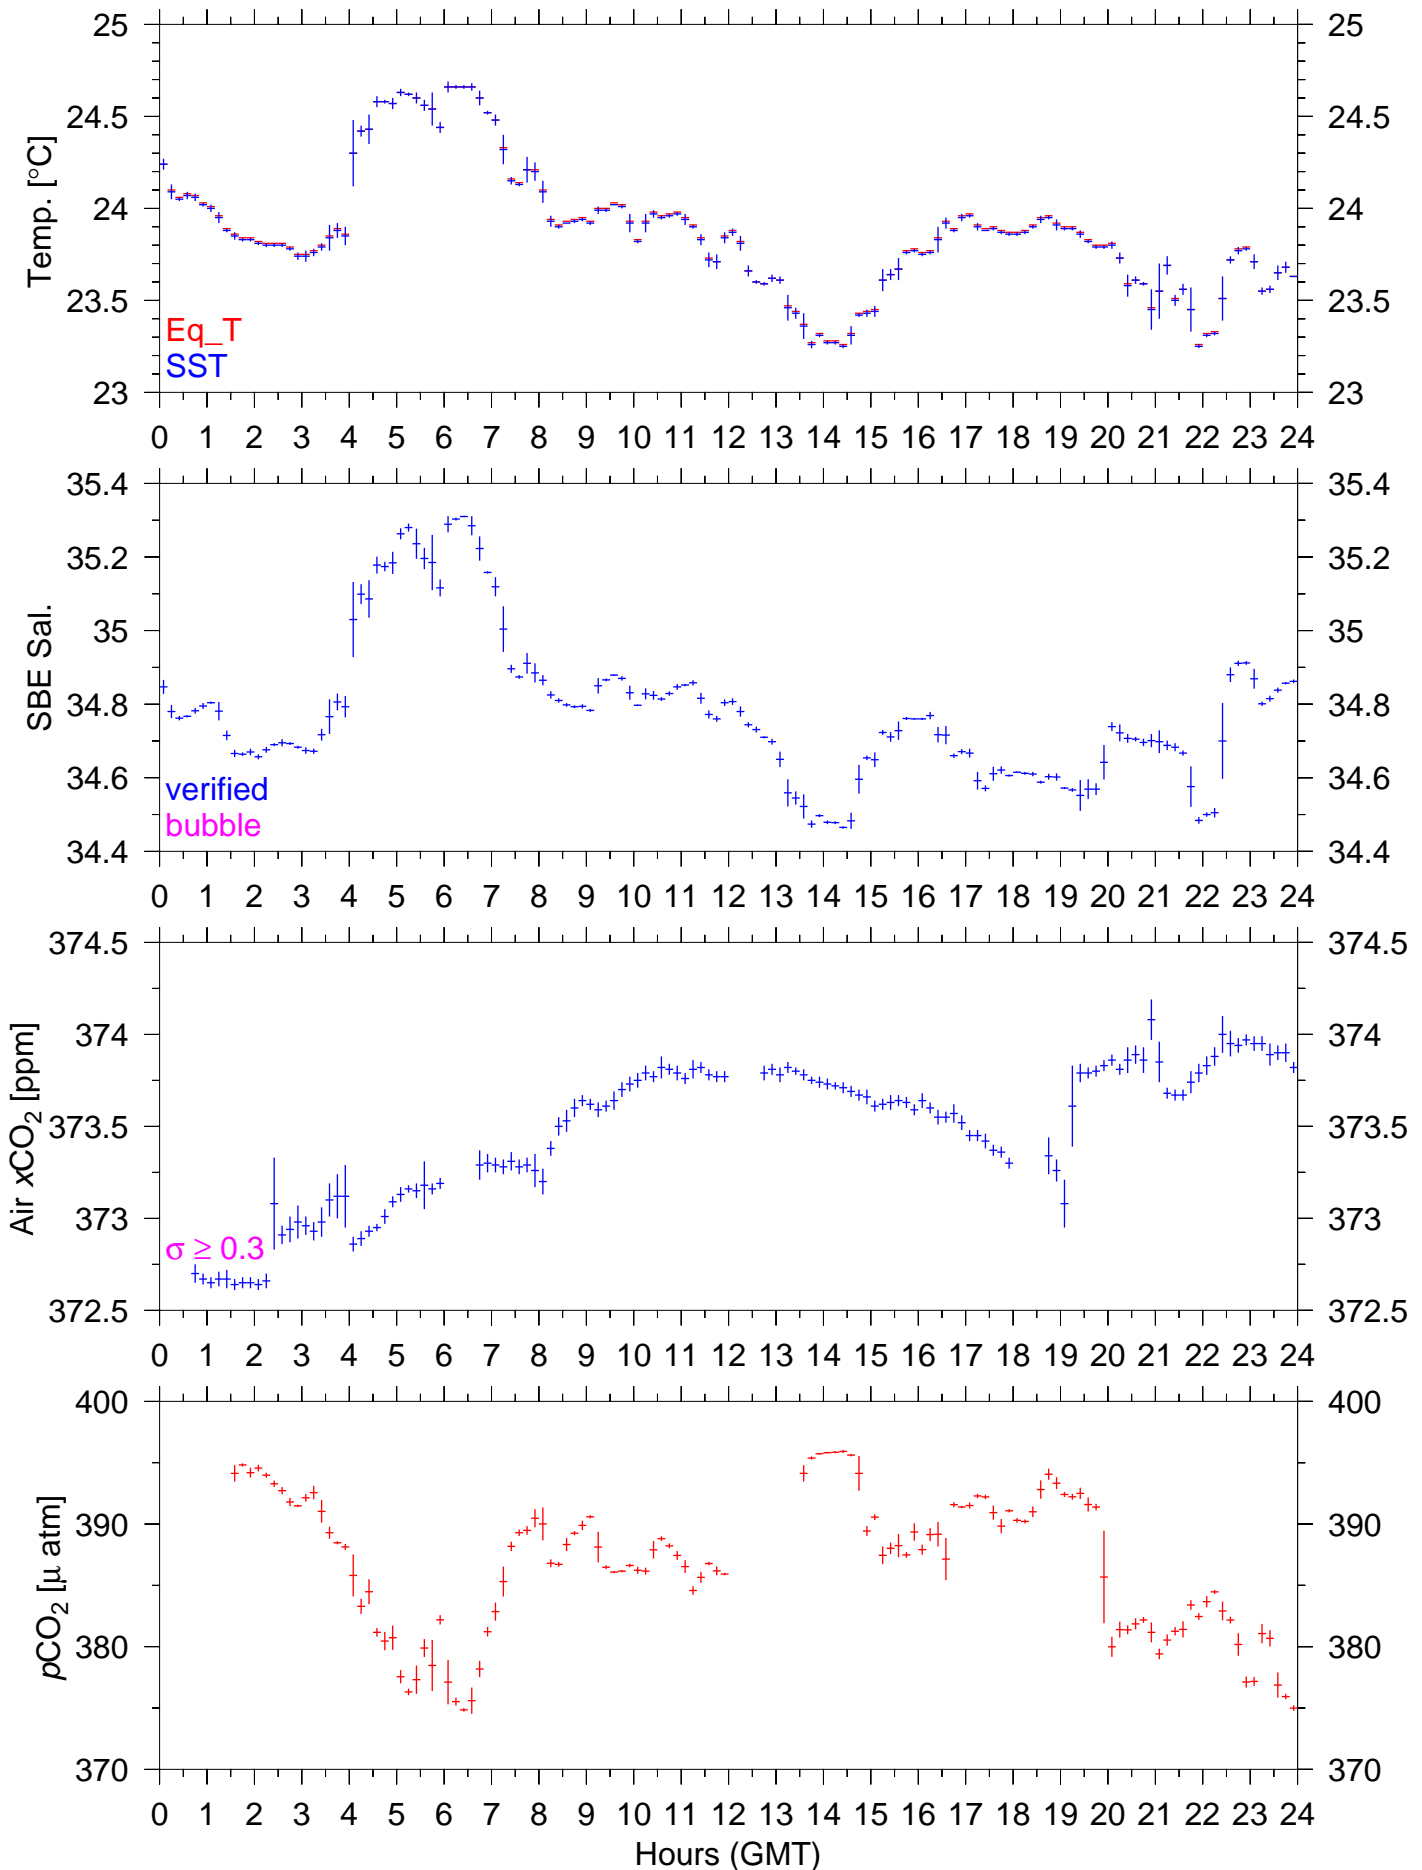

PX86W : October 08, 2003 : 10min. mean

PX86W : October 09, 2003 : 10min. mean

PX86W : October 10, 2003 : 10min. mean

PX86W : October 11, 2003 : 10min. mean

PX86W : October 12, 2003 : 10min. mean

PX86W : October 13, 2003 : 10min. mean

PX86W : October 14, 2003 : 10min. mean

PX86W : October 15, 2003 : 10min. mean

PX86W : October 16, 2003 : 10min. mean

PX86W : October 17, 2003 : 10min. mean

PX86W : October 18, 2003 : 10min. mean

PX86W : October 19, 2003 : 10min. mean

PX86W : October 20, 2003 : 10min. mean

PX86W : October 21, 2003 : 10min. mean