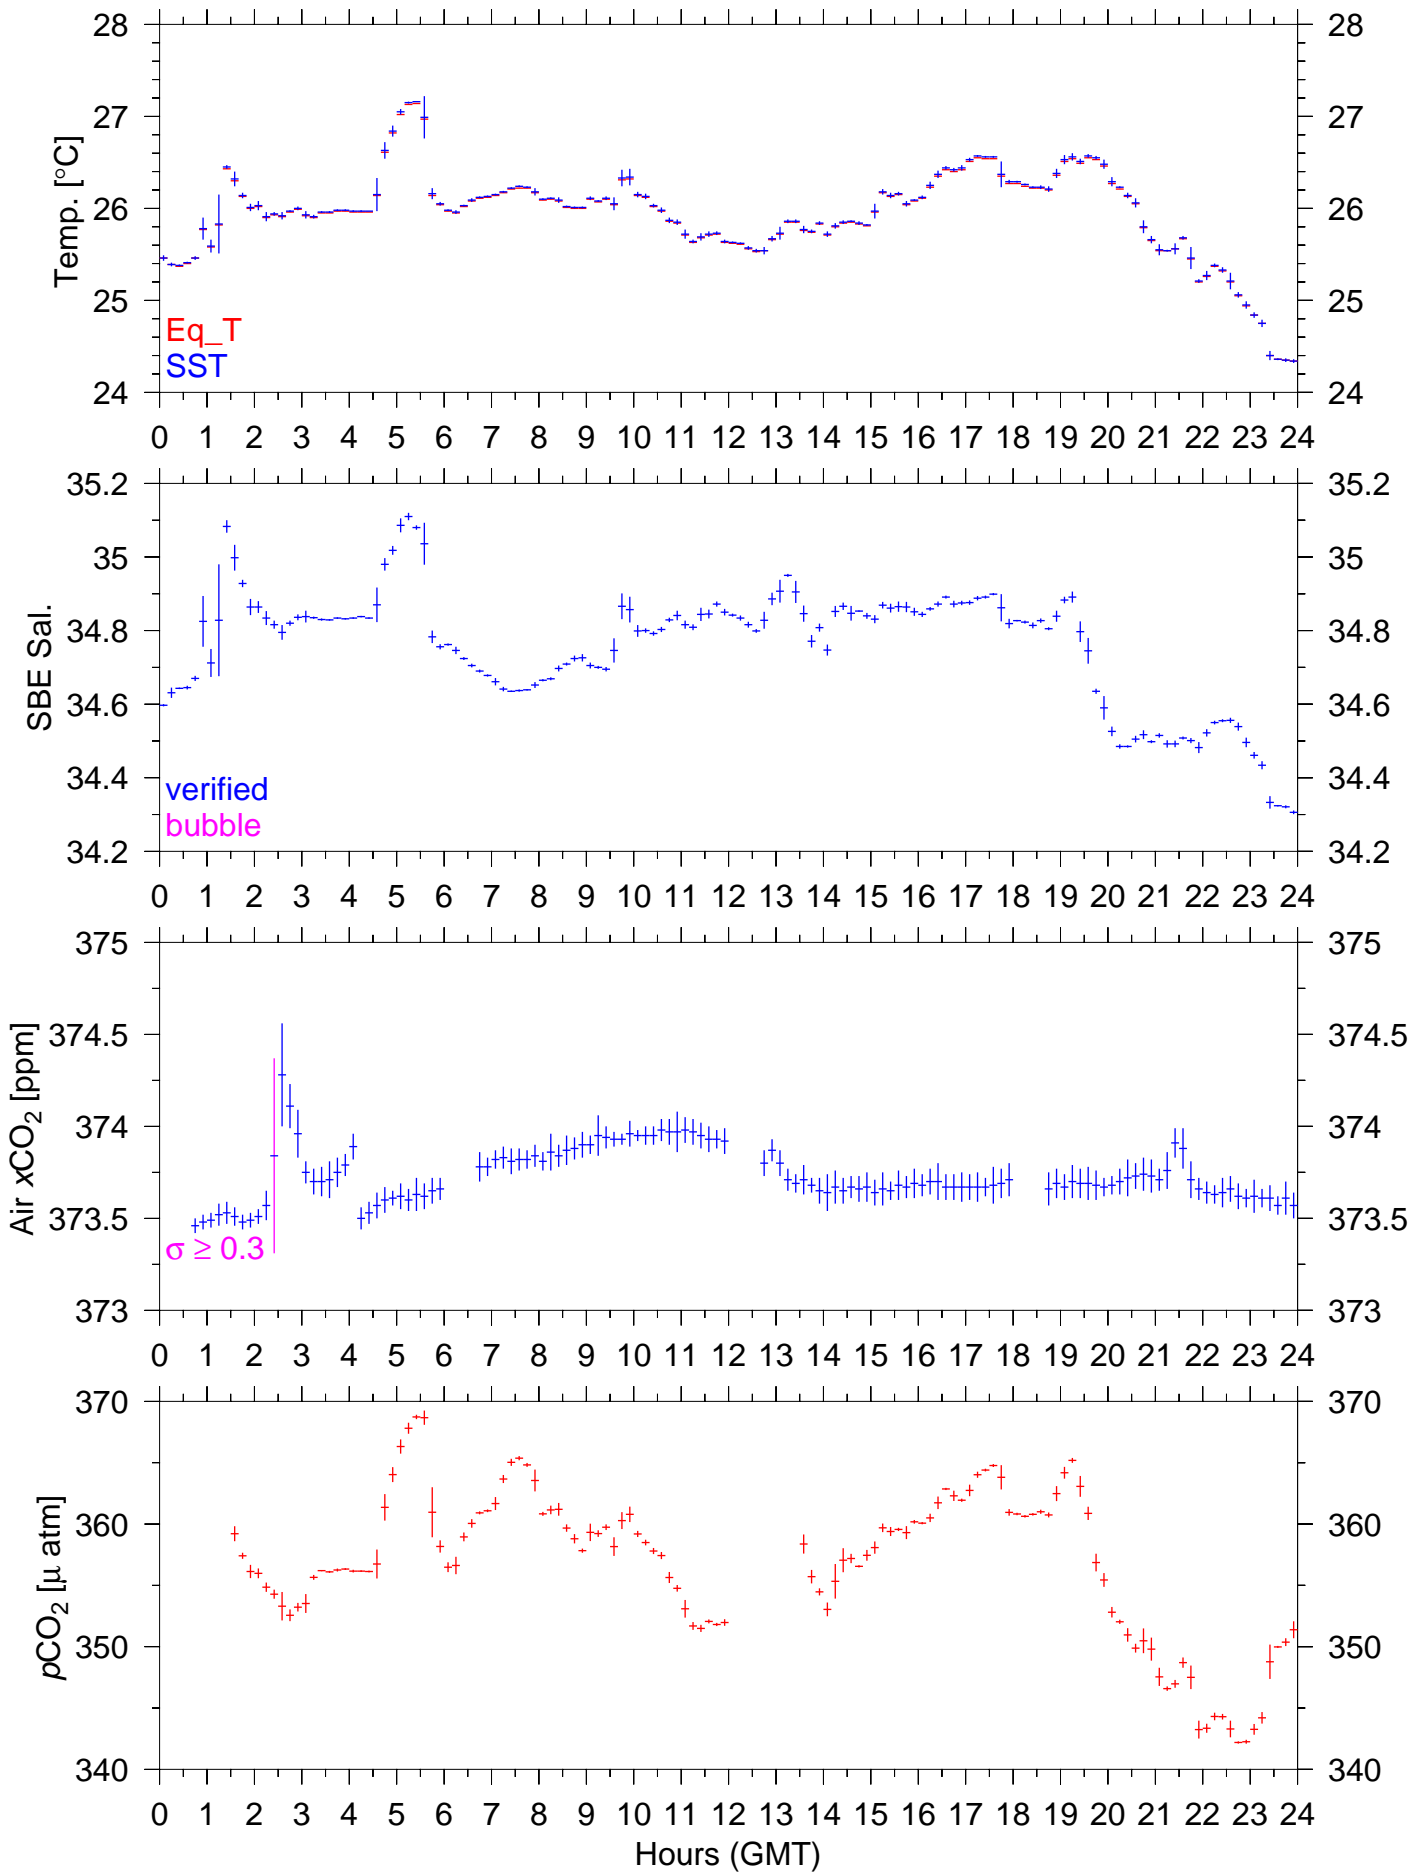

PX86W : October 08, 2003 : 10min. mean

PX86W : October 09, 2003 : 10min. mean

PX86W : October 10, 2003 : 10min. mean

PX86W : October 11, 2003 : 10min. mean

PX86W : October 12, 2003 : 10min. mean

PX86W : October 13, 2003 : 10min. mean

PX86W : October 14, 2003 : 10min. mean

PX86W : October 15, 2003 : 10min. mean

PX86W : October 16, 2003 : 10min. mean

PX86W : October 17, 2003 : 10min. mean

PX86W : October 18, 2003 : 10min. mean

PX86W : October 19, 2003 : 10min. mean

PX86W : October 20, 2003 : 10min. mean

PX86W : October 21, 2003 : 10min. mean