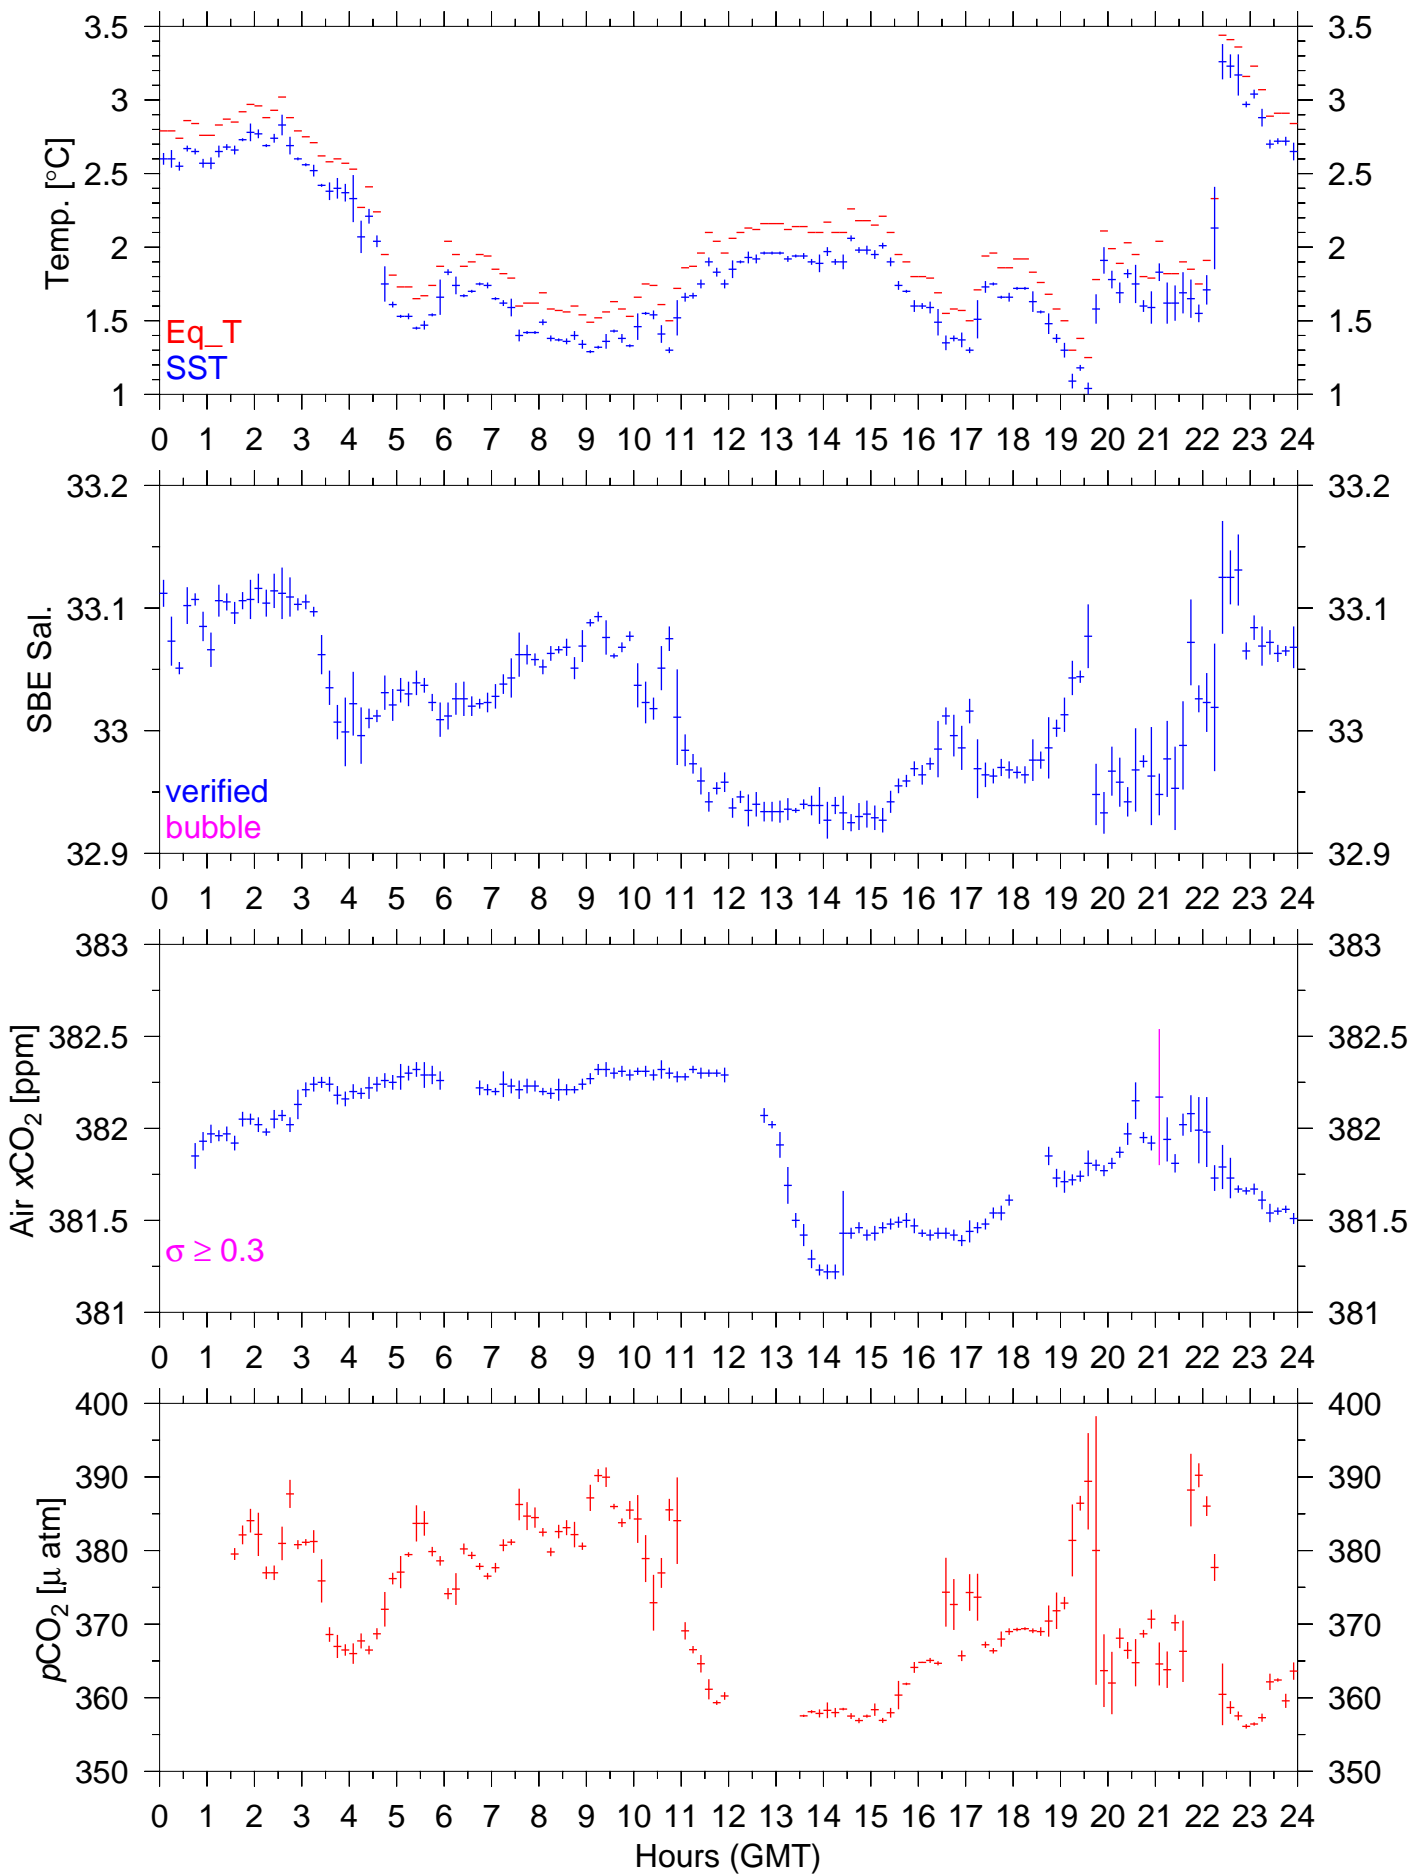

PX88W : January 11, 2004 : 10min. mean