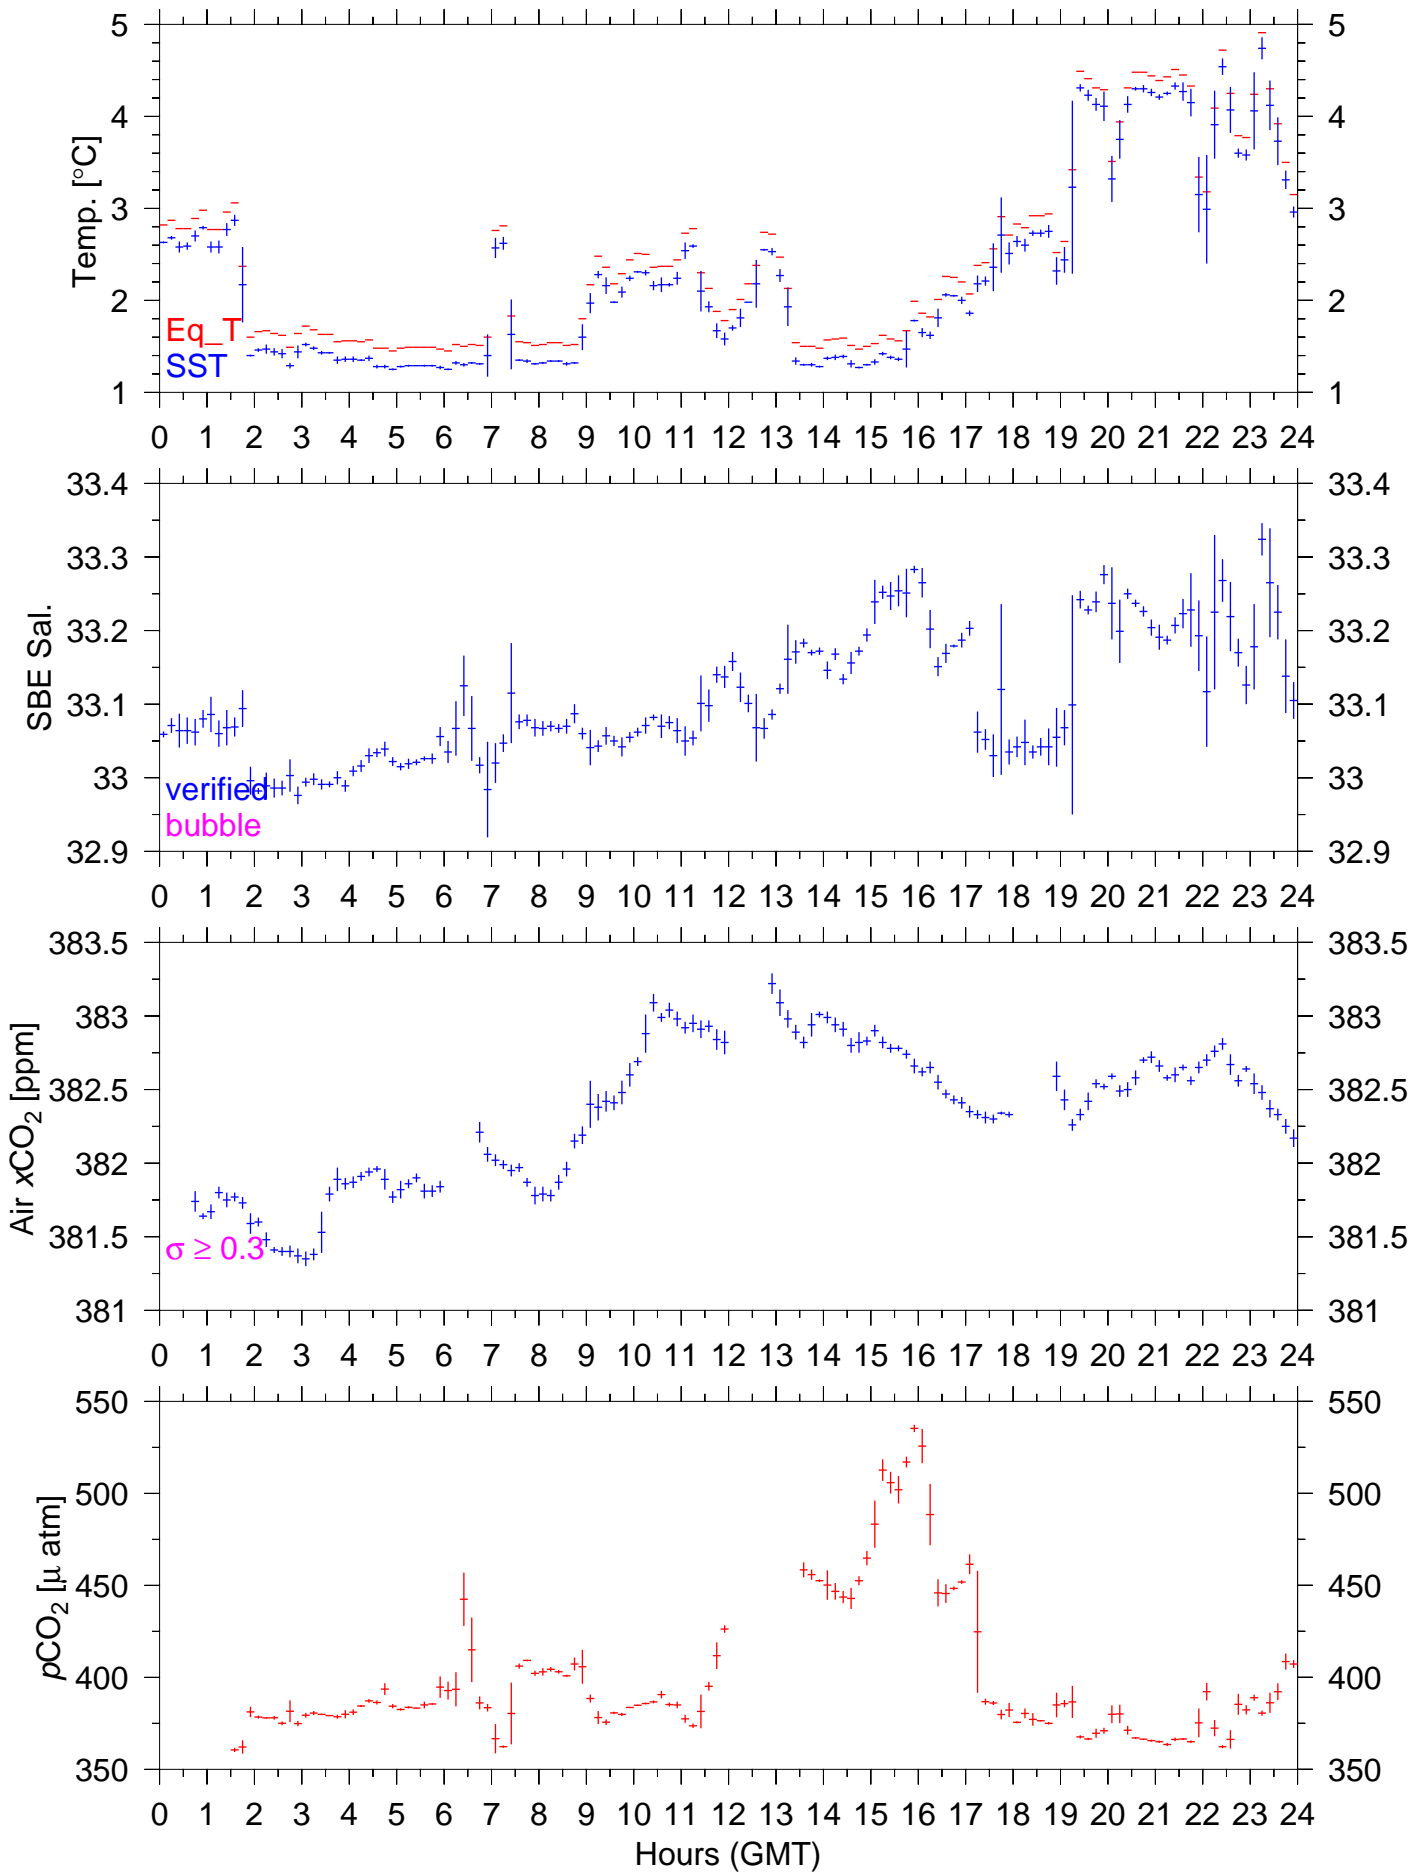

PX88W : January 12, 2004 : 10min. mean