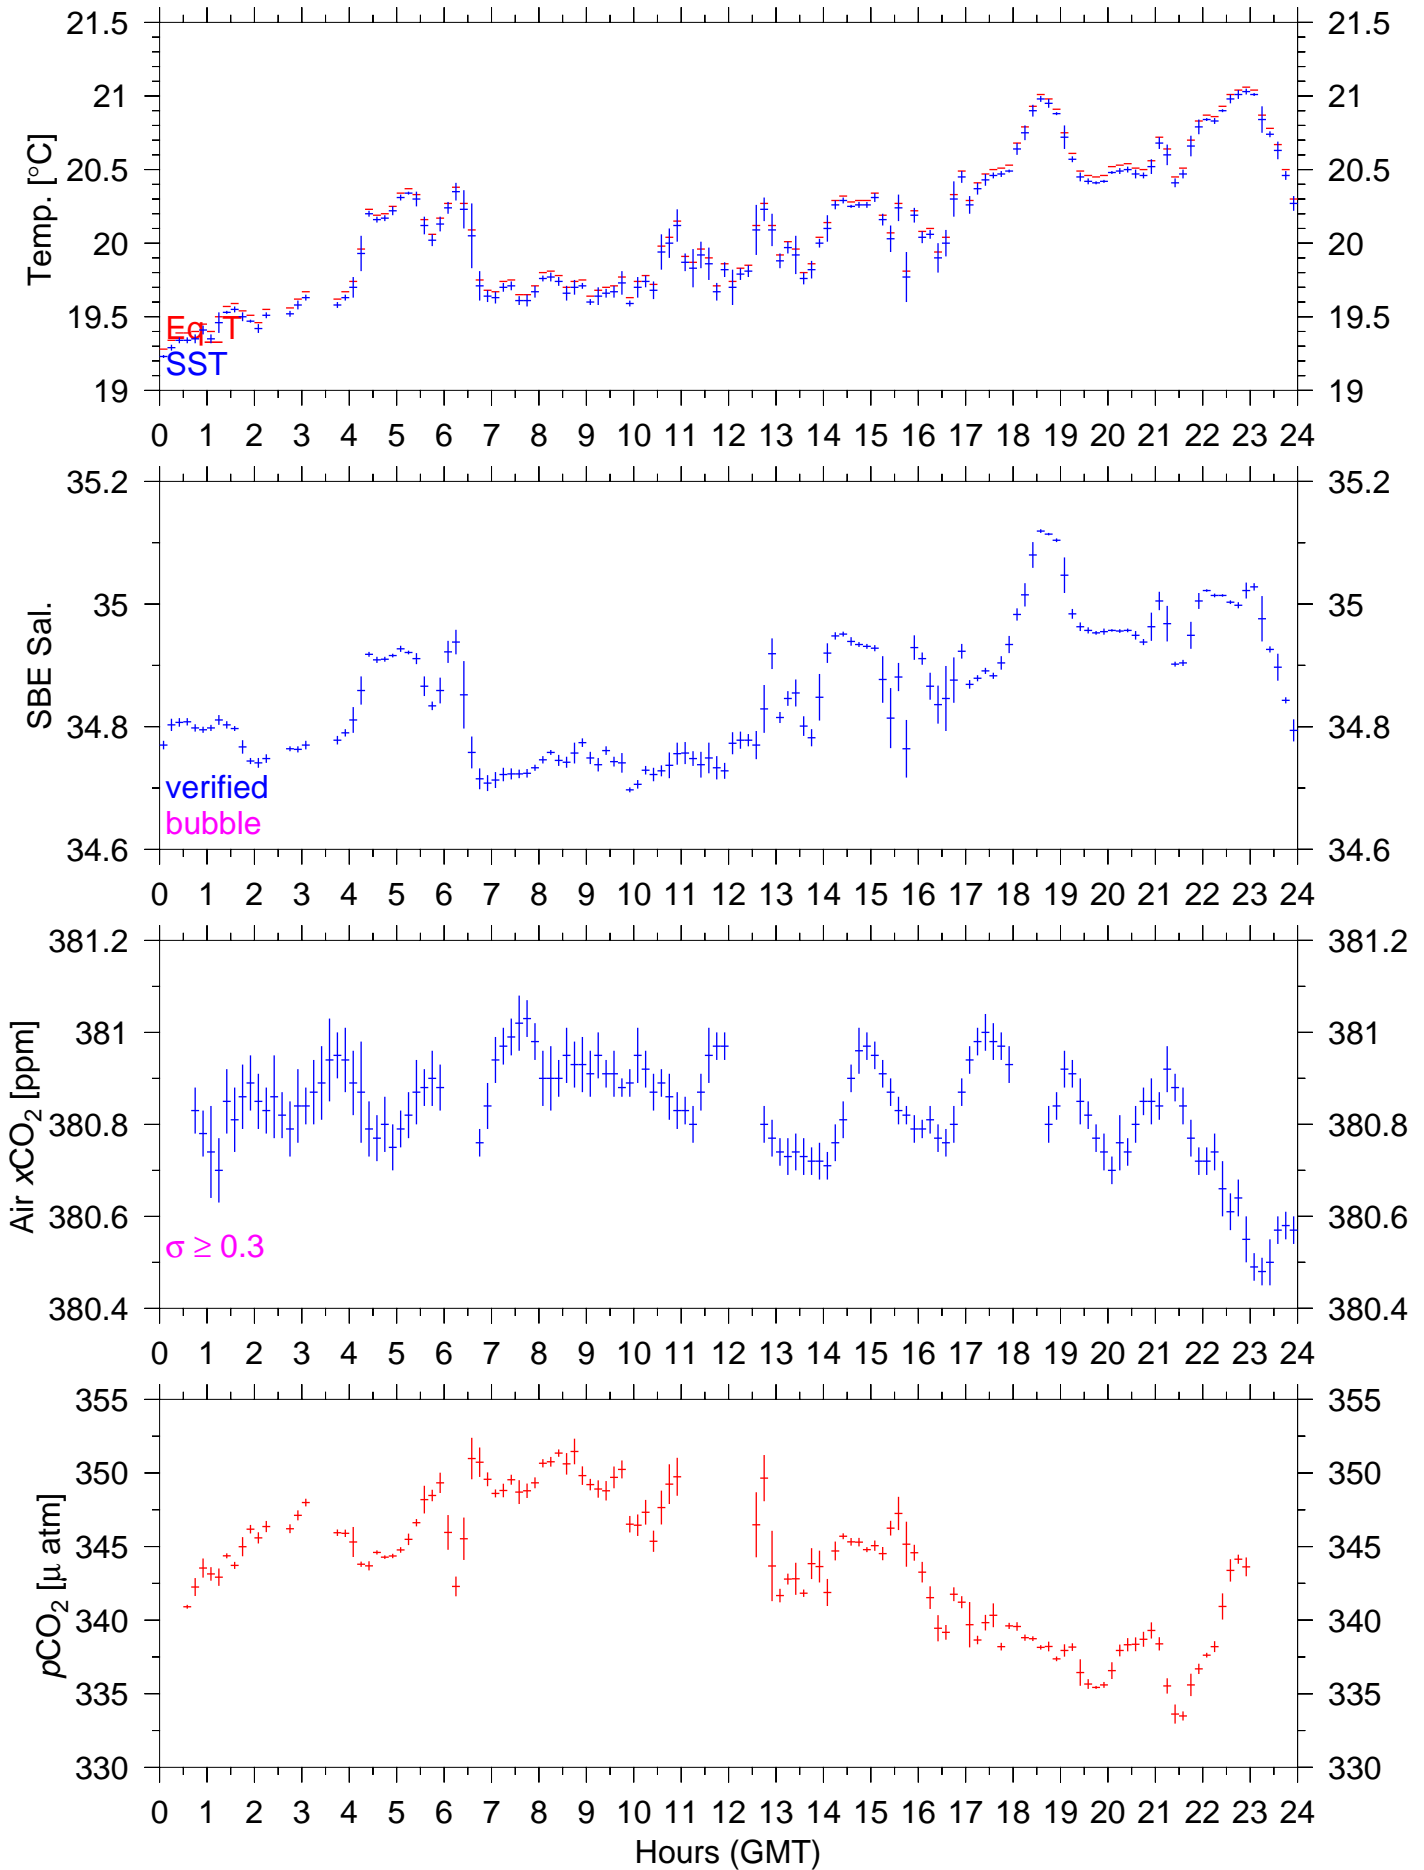

PX91W : June 04, 2004 : 10min. mean