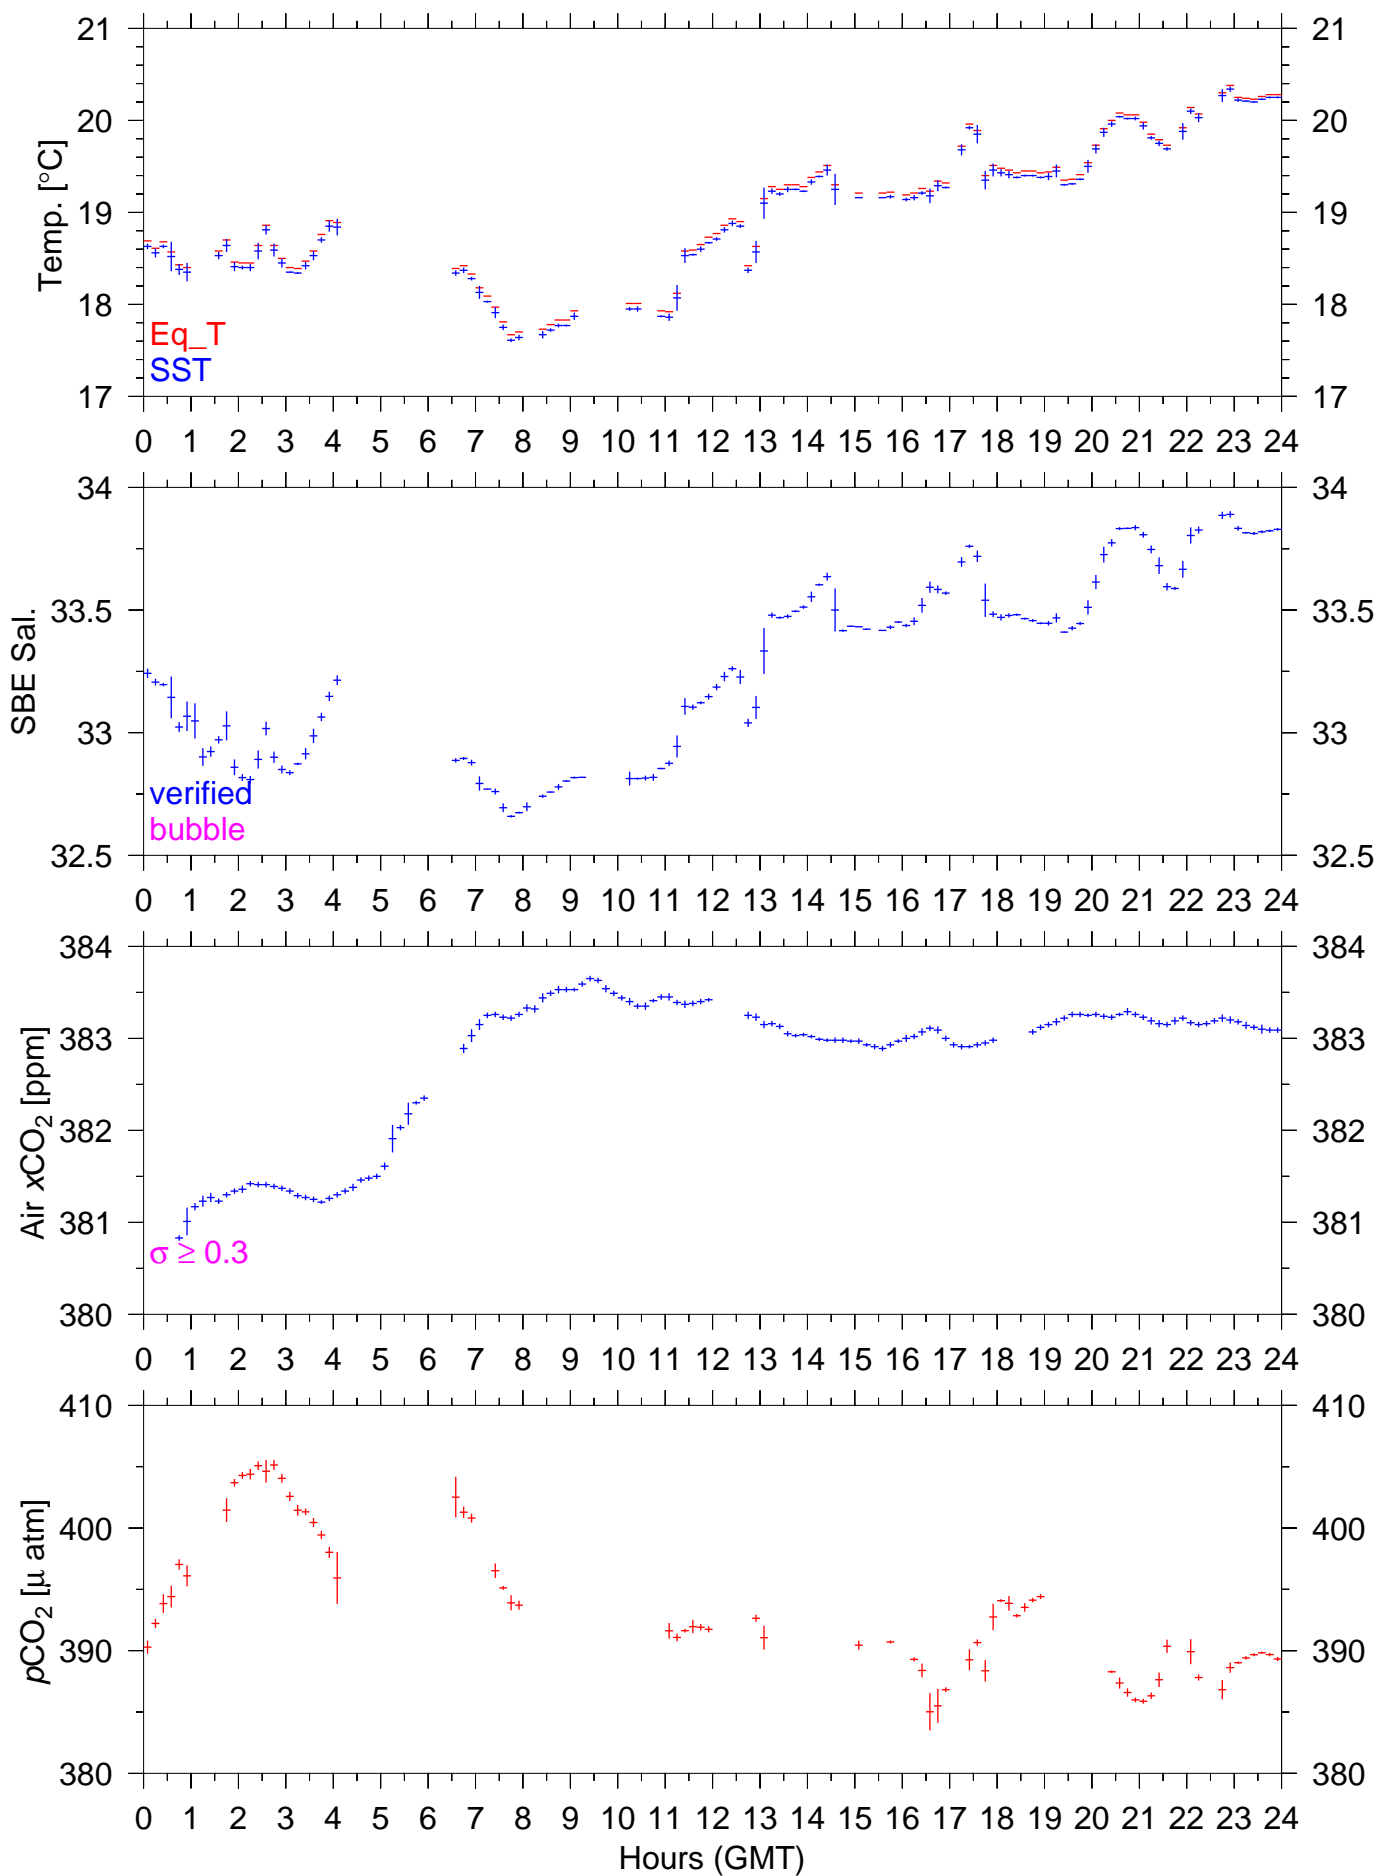

# PX91W : May 28, 2004 : 10min. mean

# PX91W : May 29, 2004 : 10min. mean