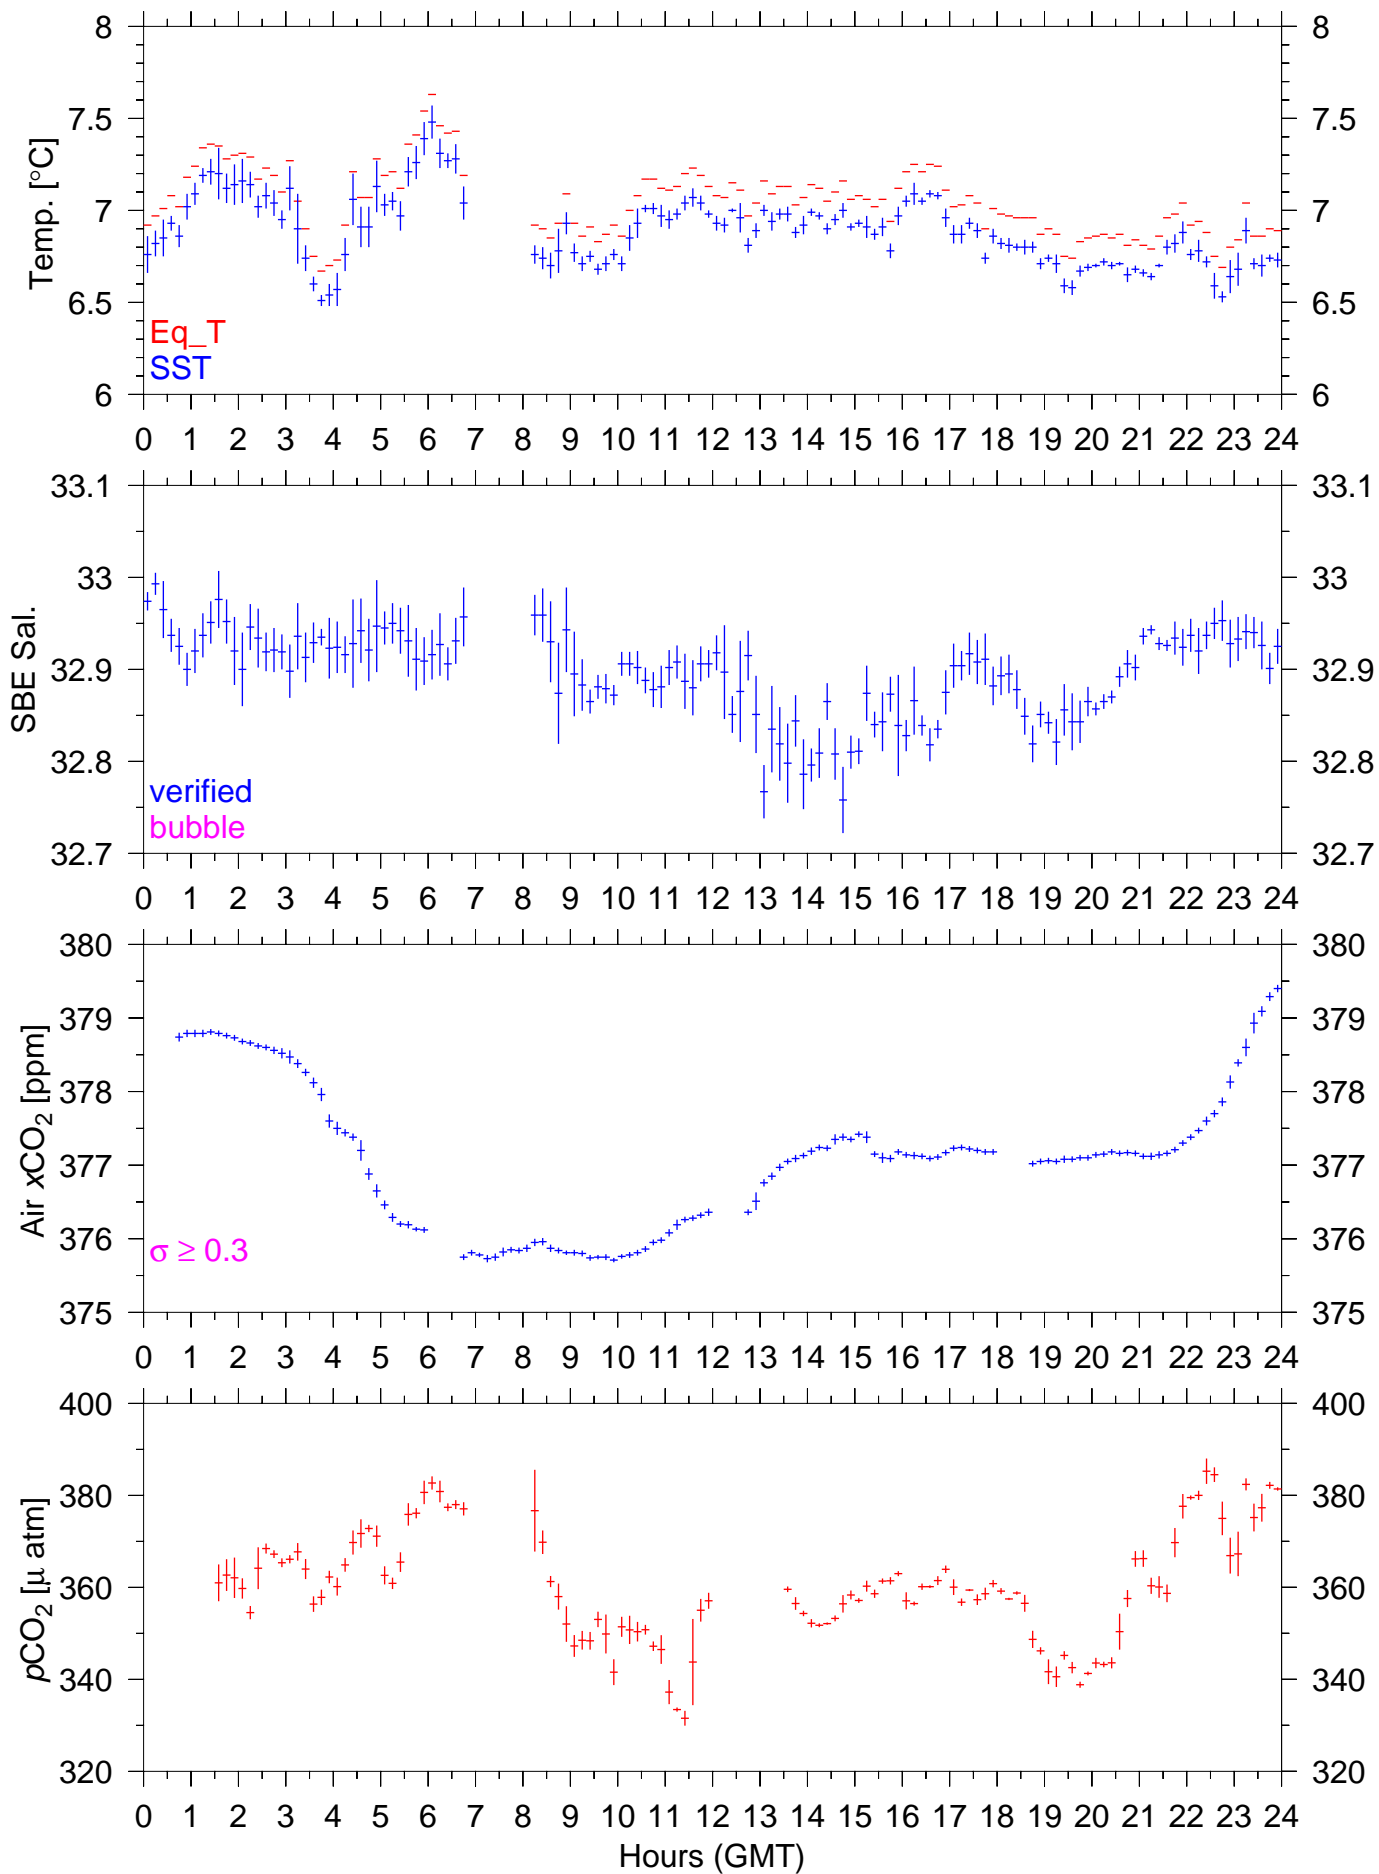

PX92E : June 23, 2004 : 10min. mean

PX92E : June 24, 2004 : 10min. mean

PX92E : June 25, 2004 : 10min. mean

PX92E : June 26, 2004 : 10min. mean

PX92E : June 27, 2004 : 10min. mean

PX92E : June 28, 2004 : 10min. mean

PX92E : June 29, 2004 : 10min. mean

PX92E : June 30, 2004 : 10min. mean

PX92E : July 01, 2004 : 10min. mean

PX92E : July 02, 2004 : 10min. mean

PX92E : July 04, 2004 : 10min. mean