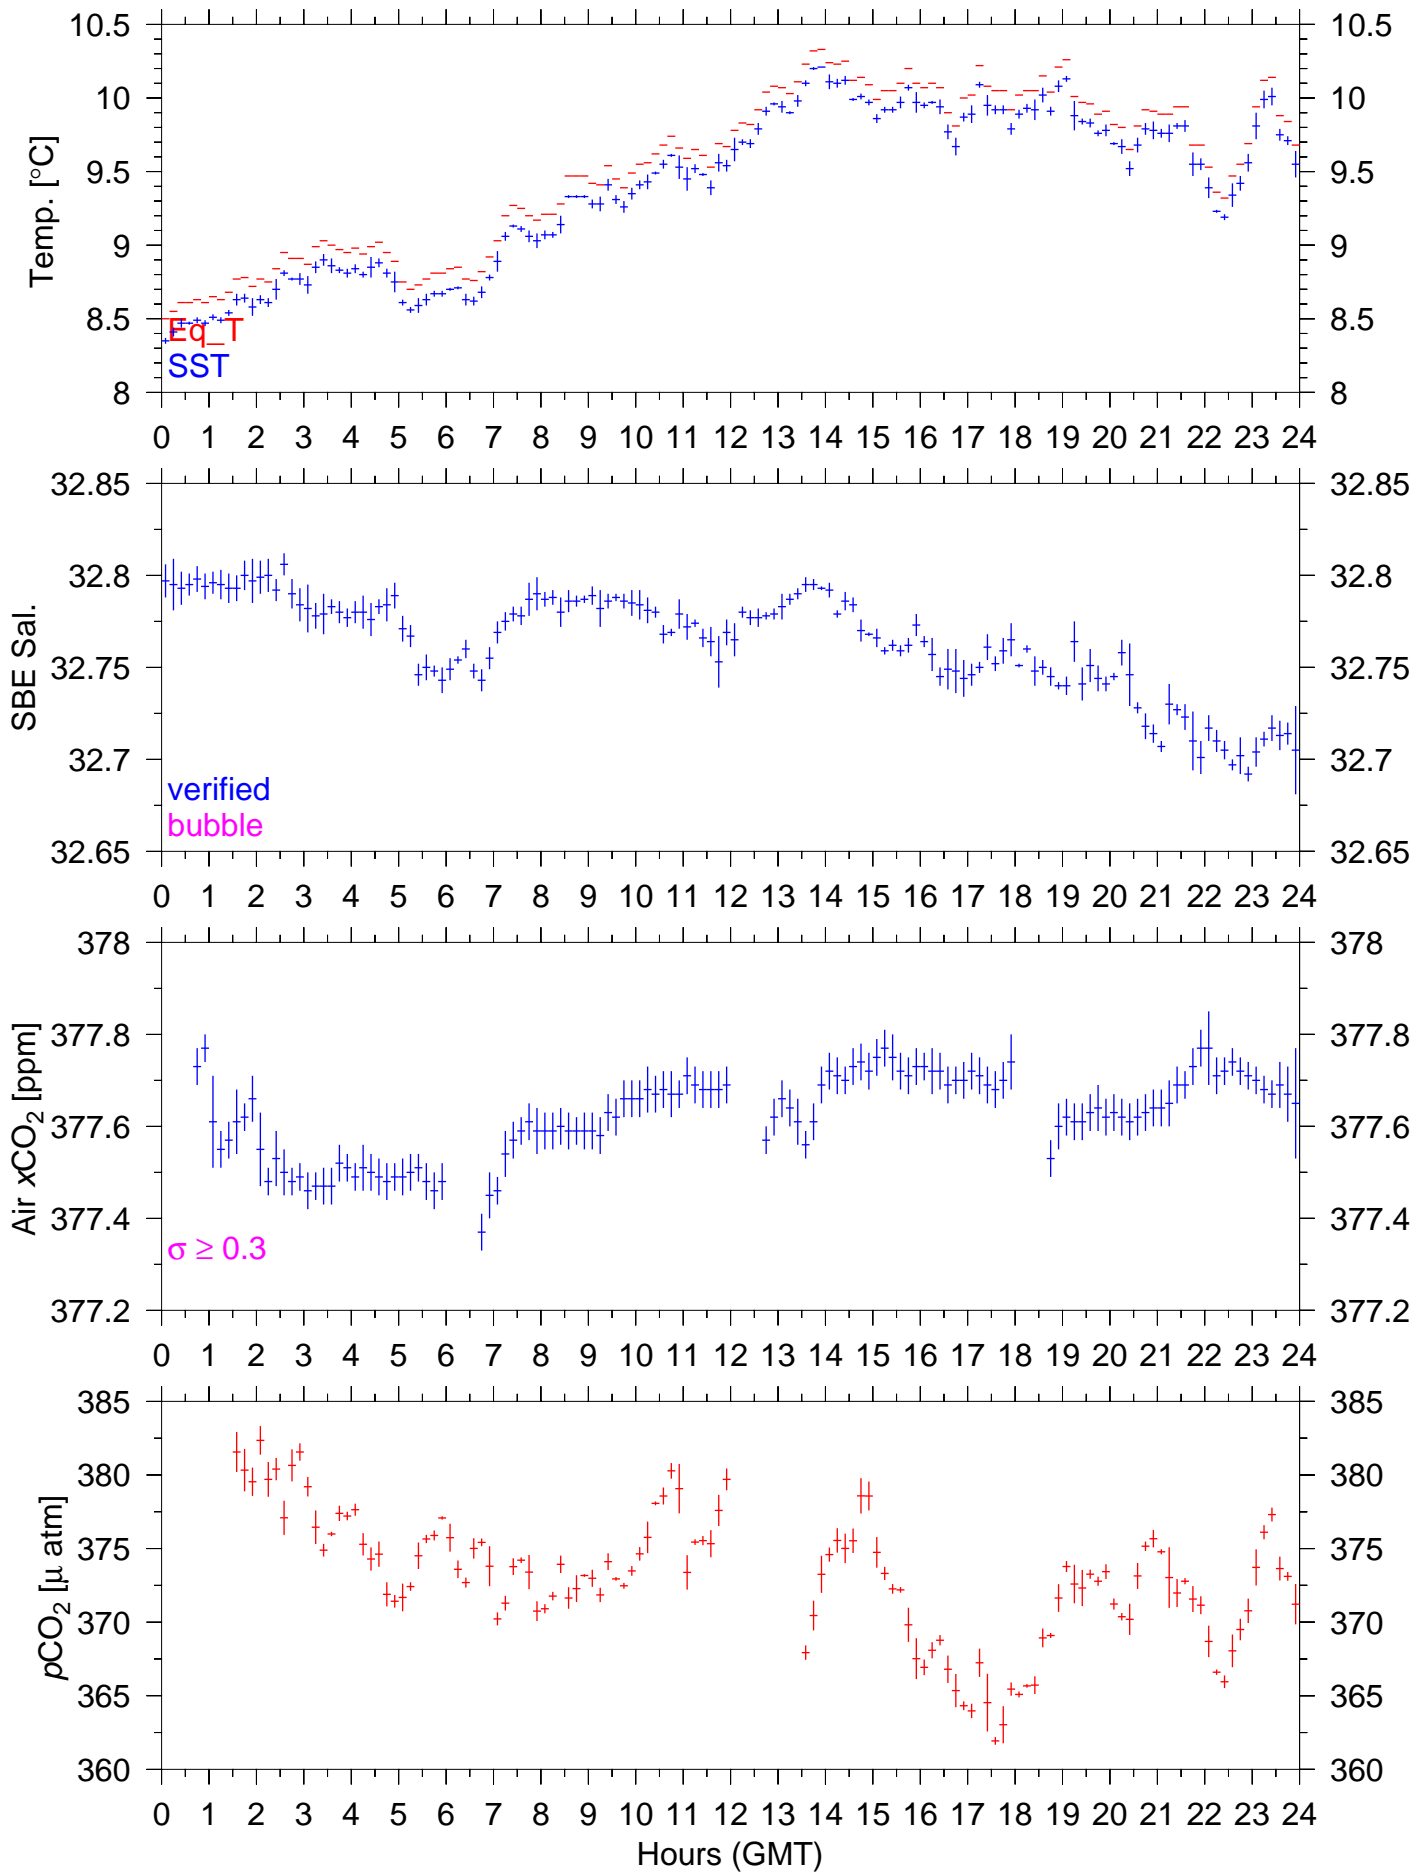

PX92E : June 23, 2004 : 10min. mean

PX92E : June 24, 2004 : 10min. mean

PX92E : June 25, 2004 : 10min. mean

PX92E : June 26, 2004 : 10min. mean

PX92E : June 27, 2004 : 10min. mean

PX92E : June 28, 2004 : 10min. mean

PX92E : June 29, 2004 : 10min. mean

PX92E : June 30, 2004 : 10min. mean

PX92E : July 01, 2004 : 10min. mean

PX92E : July 02, 2004 : 10min. mean

PX92E : July 04, 2004 : 10min. mean