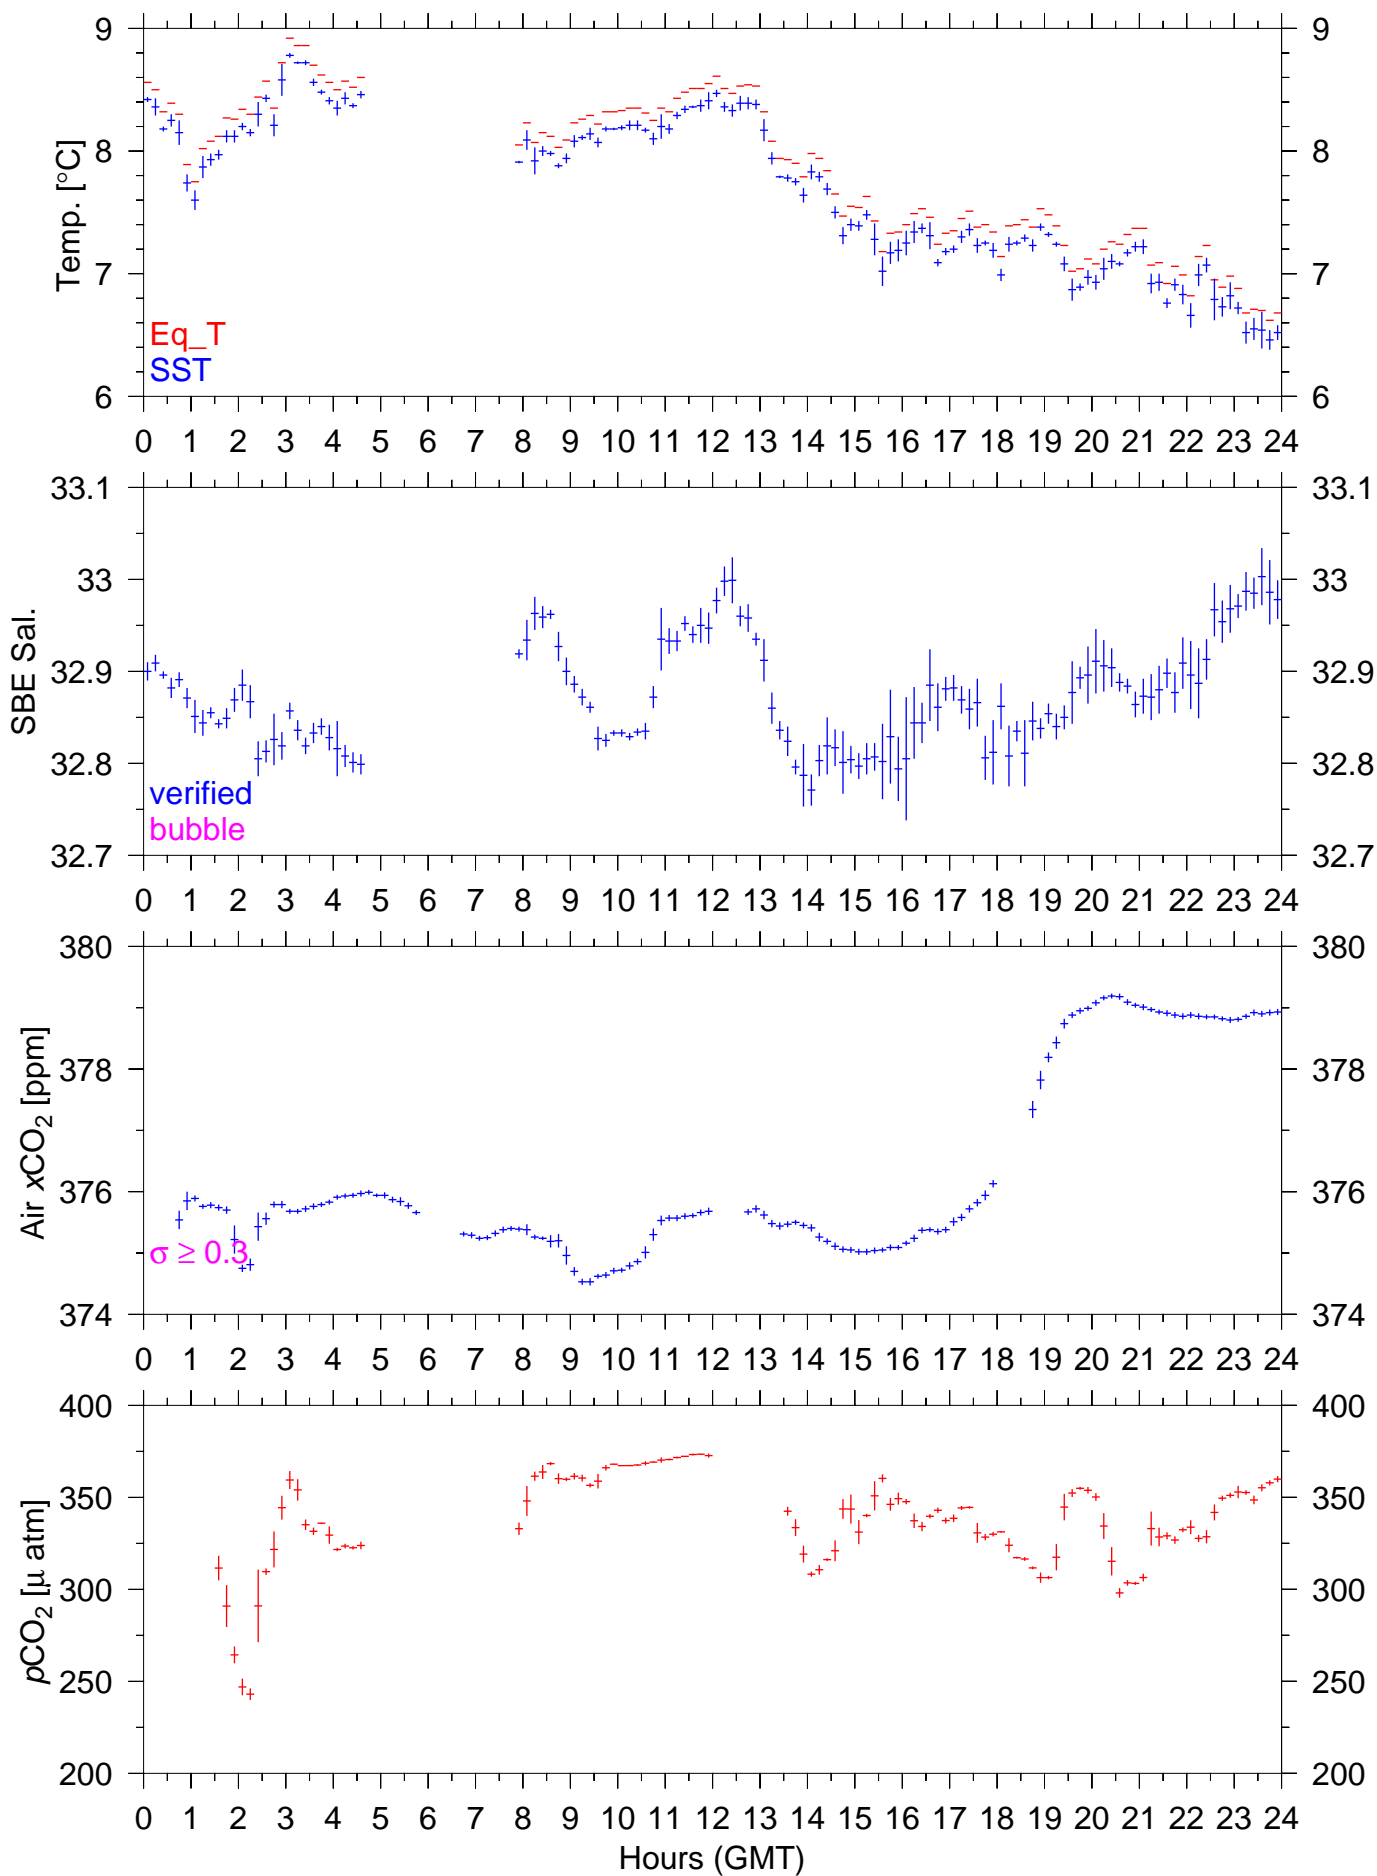

PX92E : June 23, 2004 : 10min. mean

PX92E : June 24, 2004 : 10min. mean

PX92E : June 25, 2004 : 10min. mean

PX92E : June 26, 2004 : 10min. mean

PX92E : June 27, 2004 : 10min. mean

PX92E : June 28, 2004 : 10min. mean

PX92E : June 29, 2004 : 10min. mean

PX92E : June 30, 2004 : 10min. mean

PX92E : July 01, 2004 : 10min. mean

PX92E : July 02, 2004 : 10min. mean

PX92E : July 04, 2004 : 10min. mean