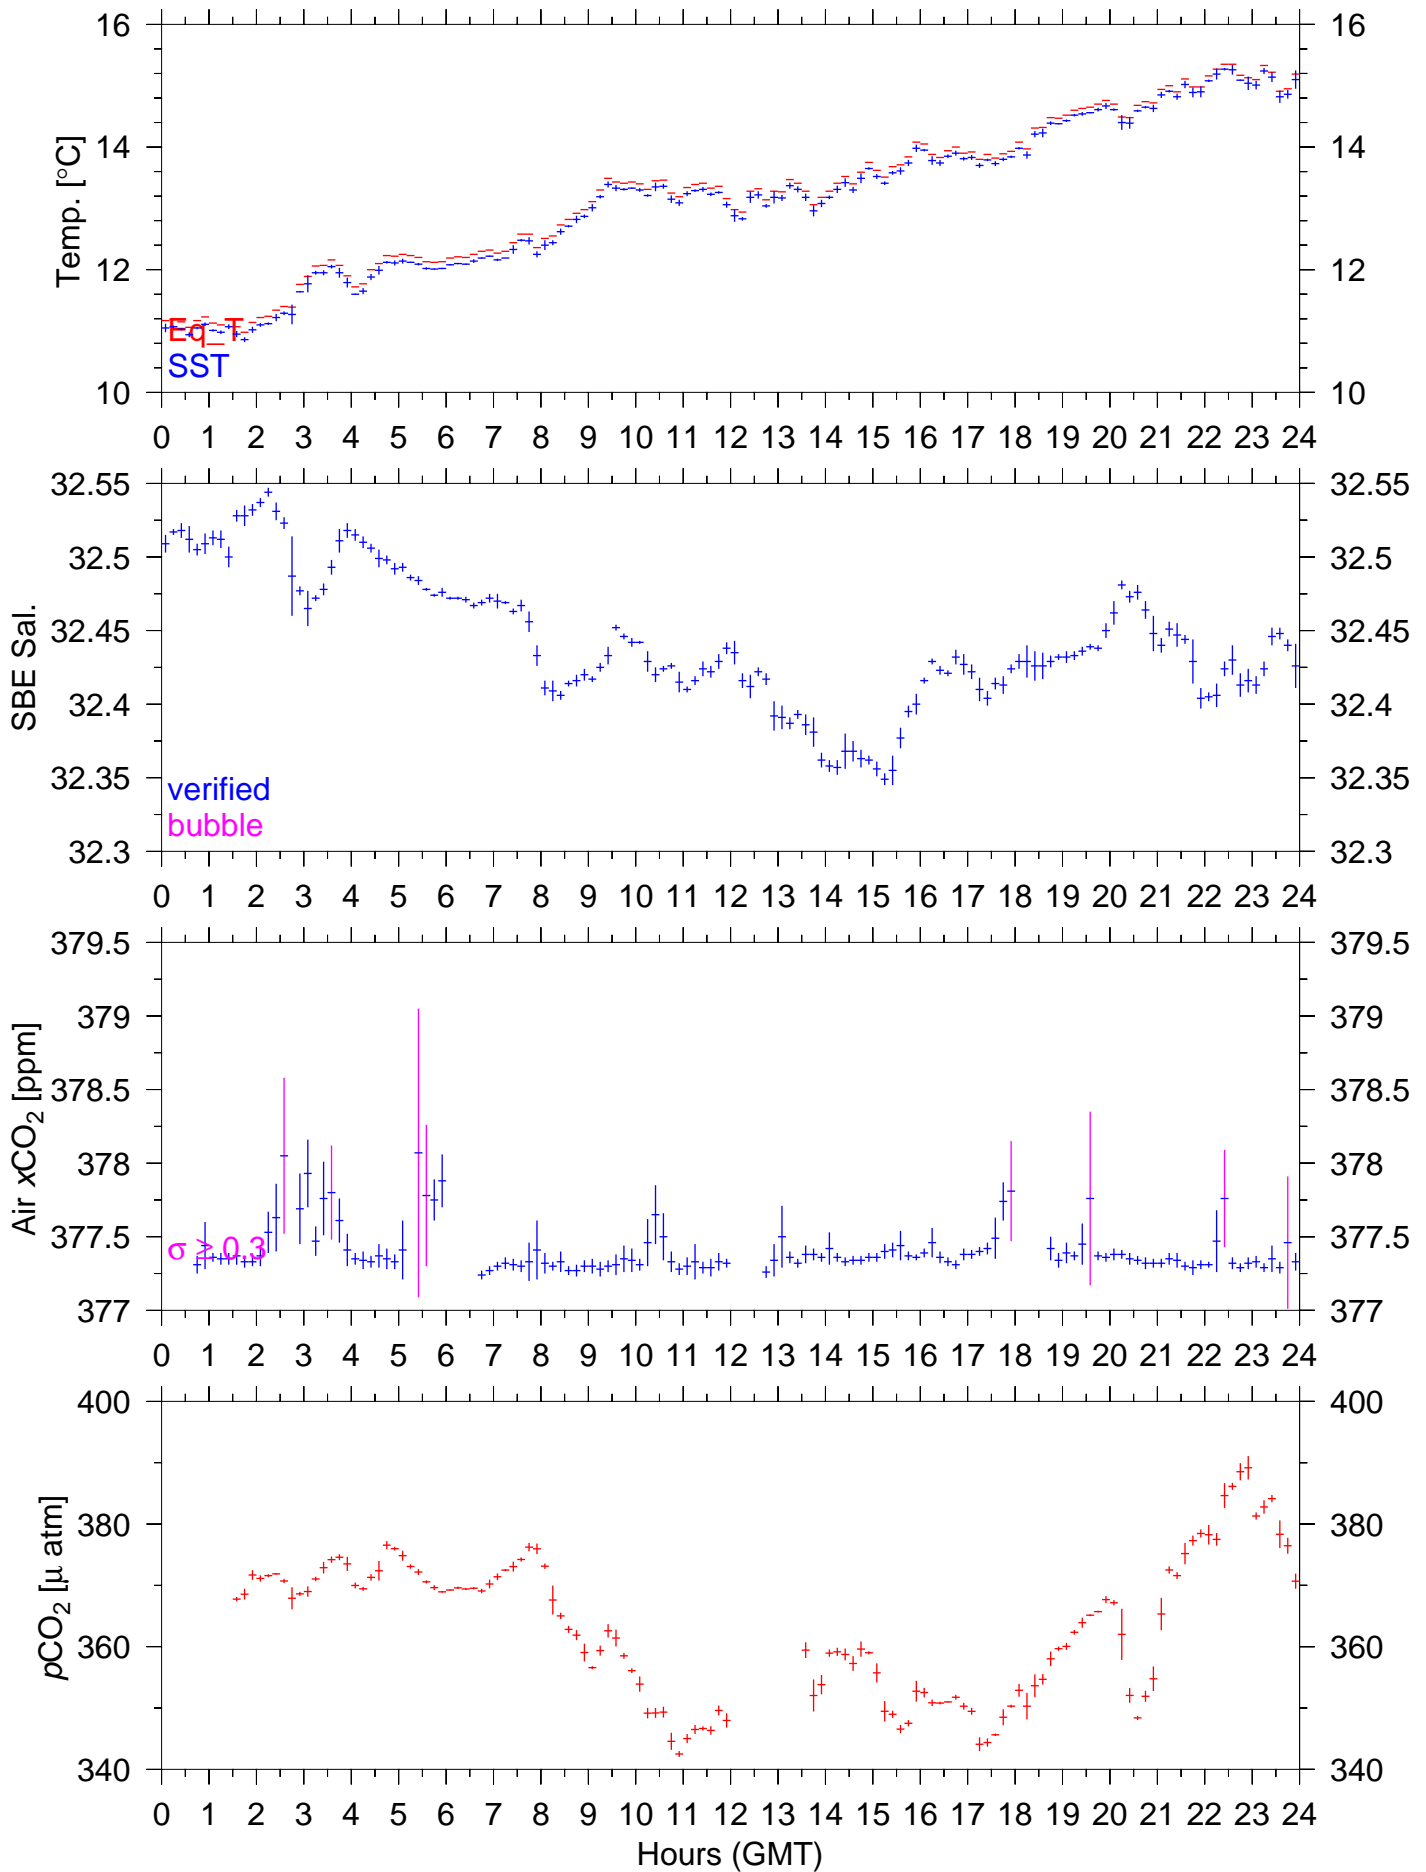

PX92E : June 23, 2004 : 10min. mean

PX92E : June 24, 2004 : 10min. mean

PX92E : June 25, 2004 : 10min. mean

PX92E : June 26, 2004 : 10min. mean

PX92E : June 27, 2004 : 10min. mean

PX92E : June 28, 2004 : 10min. mean

PX92E : June 29, 2004 : 10min. mean

PX92E : June 30, 2004 : 10min. mean

PX92E : July 01, 2004 : 10min. mean

PX92E : July 02, 2004 : 10min. mean

PX92E : July 04, 2004 : 10min. mean