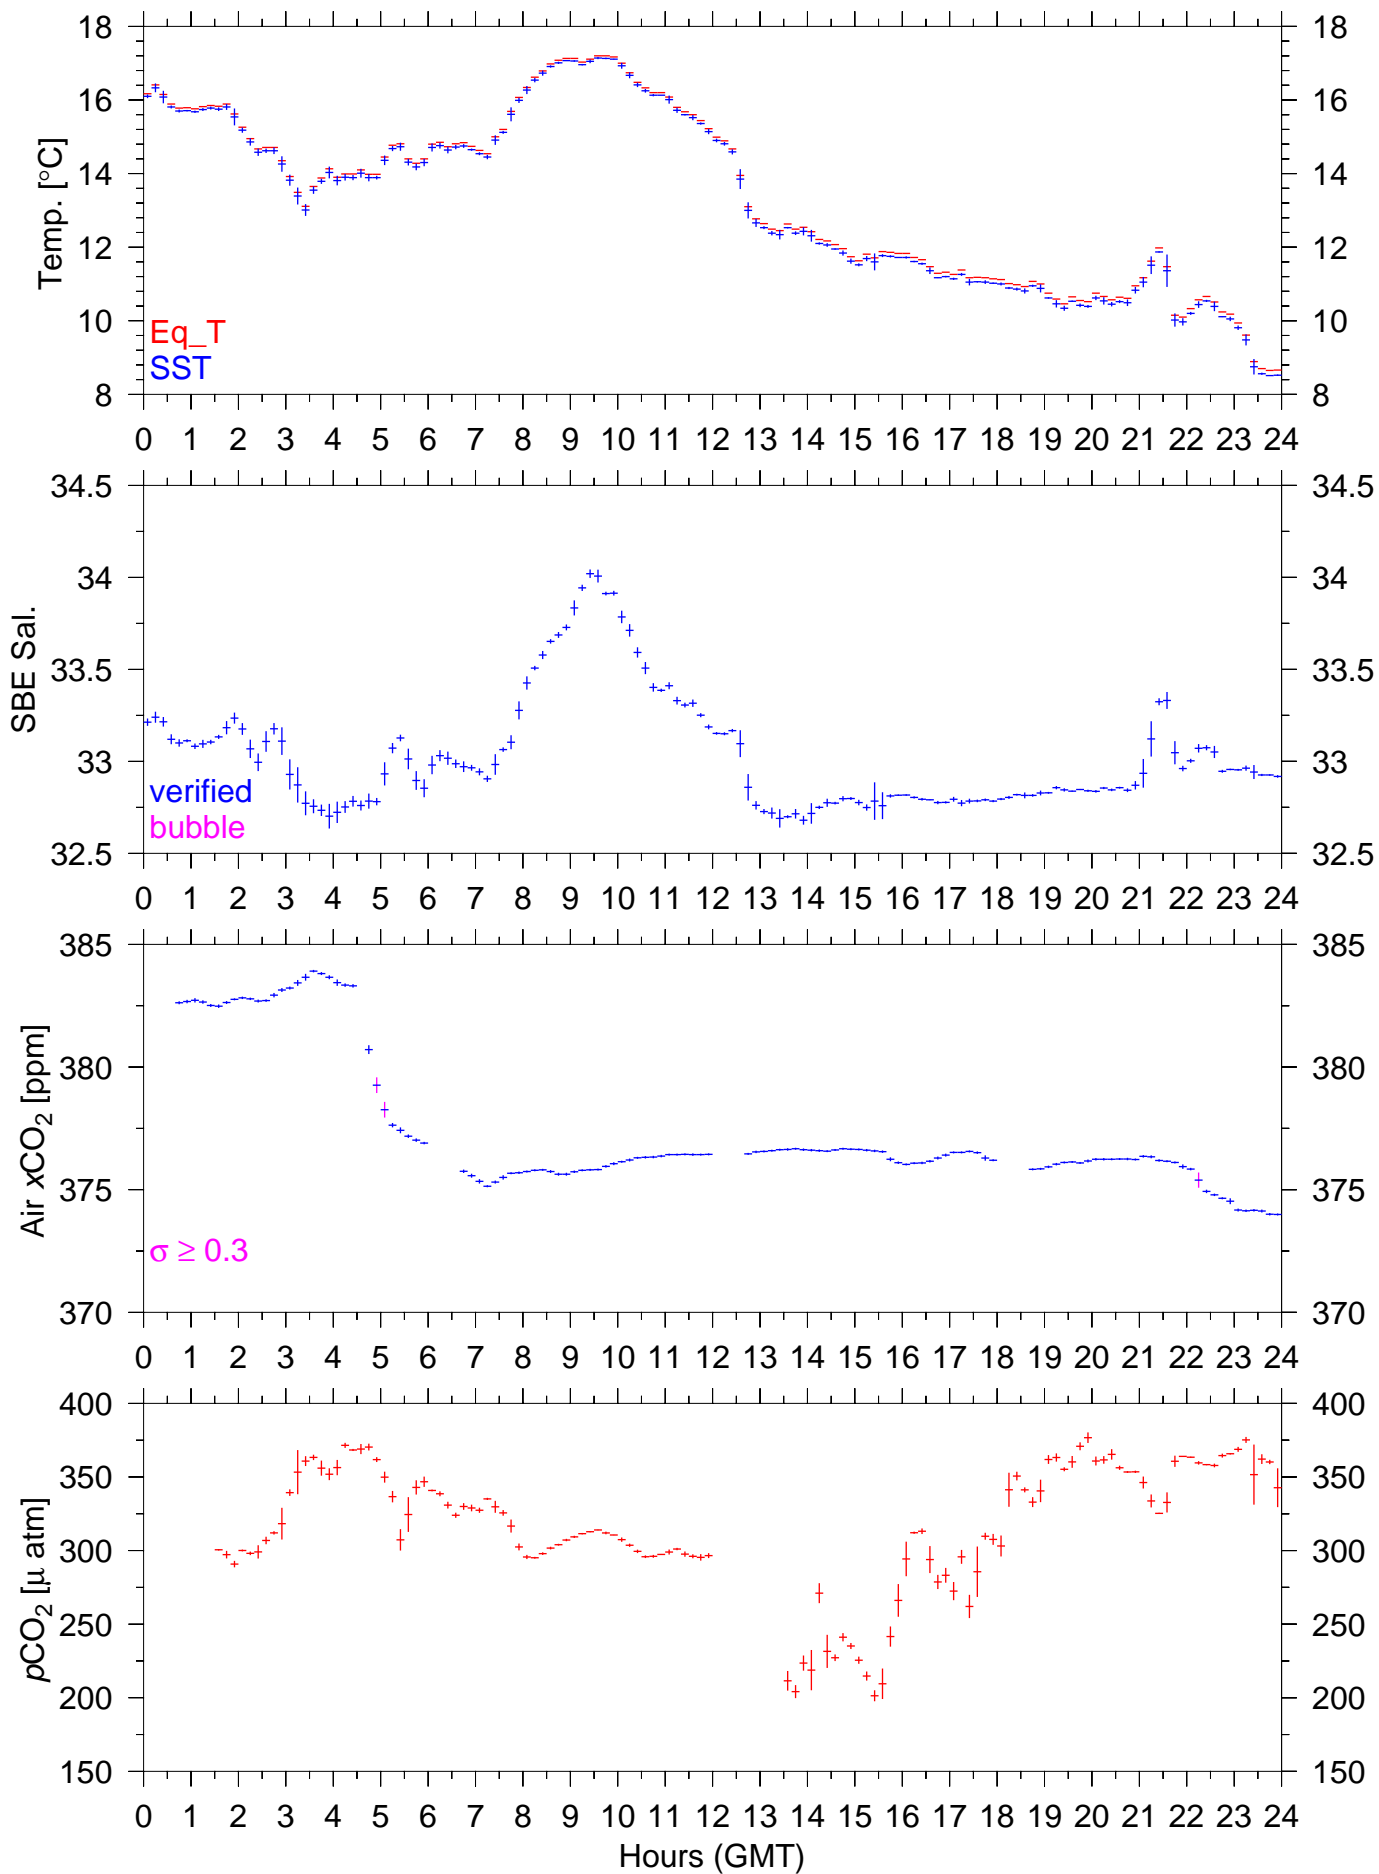

PX92E : June 23, 2004 : 10min. mean

PX92E : June 24, 2004 : 10min. mean

PX92E : June 25, 2004 : 10min. mean

PX92E : June 26, 2004 : 10min. mean

PX92E : June 27, 2004 : 10min. mean

PX92E : June 28, 2004 : 10min. mean

PX92E : June 29, 2004 : 10min. mean

PX92E : June 30, 2004 : 10min. mean

PX92E : July 01, 2004 : 10min. mean

PX92E : July 02, 2004 : 10min. mean

PX92E : July 04, 2004 : 10min. mean