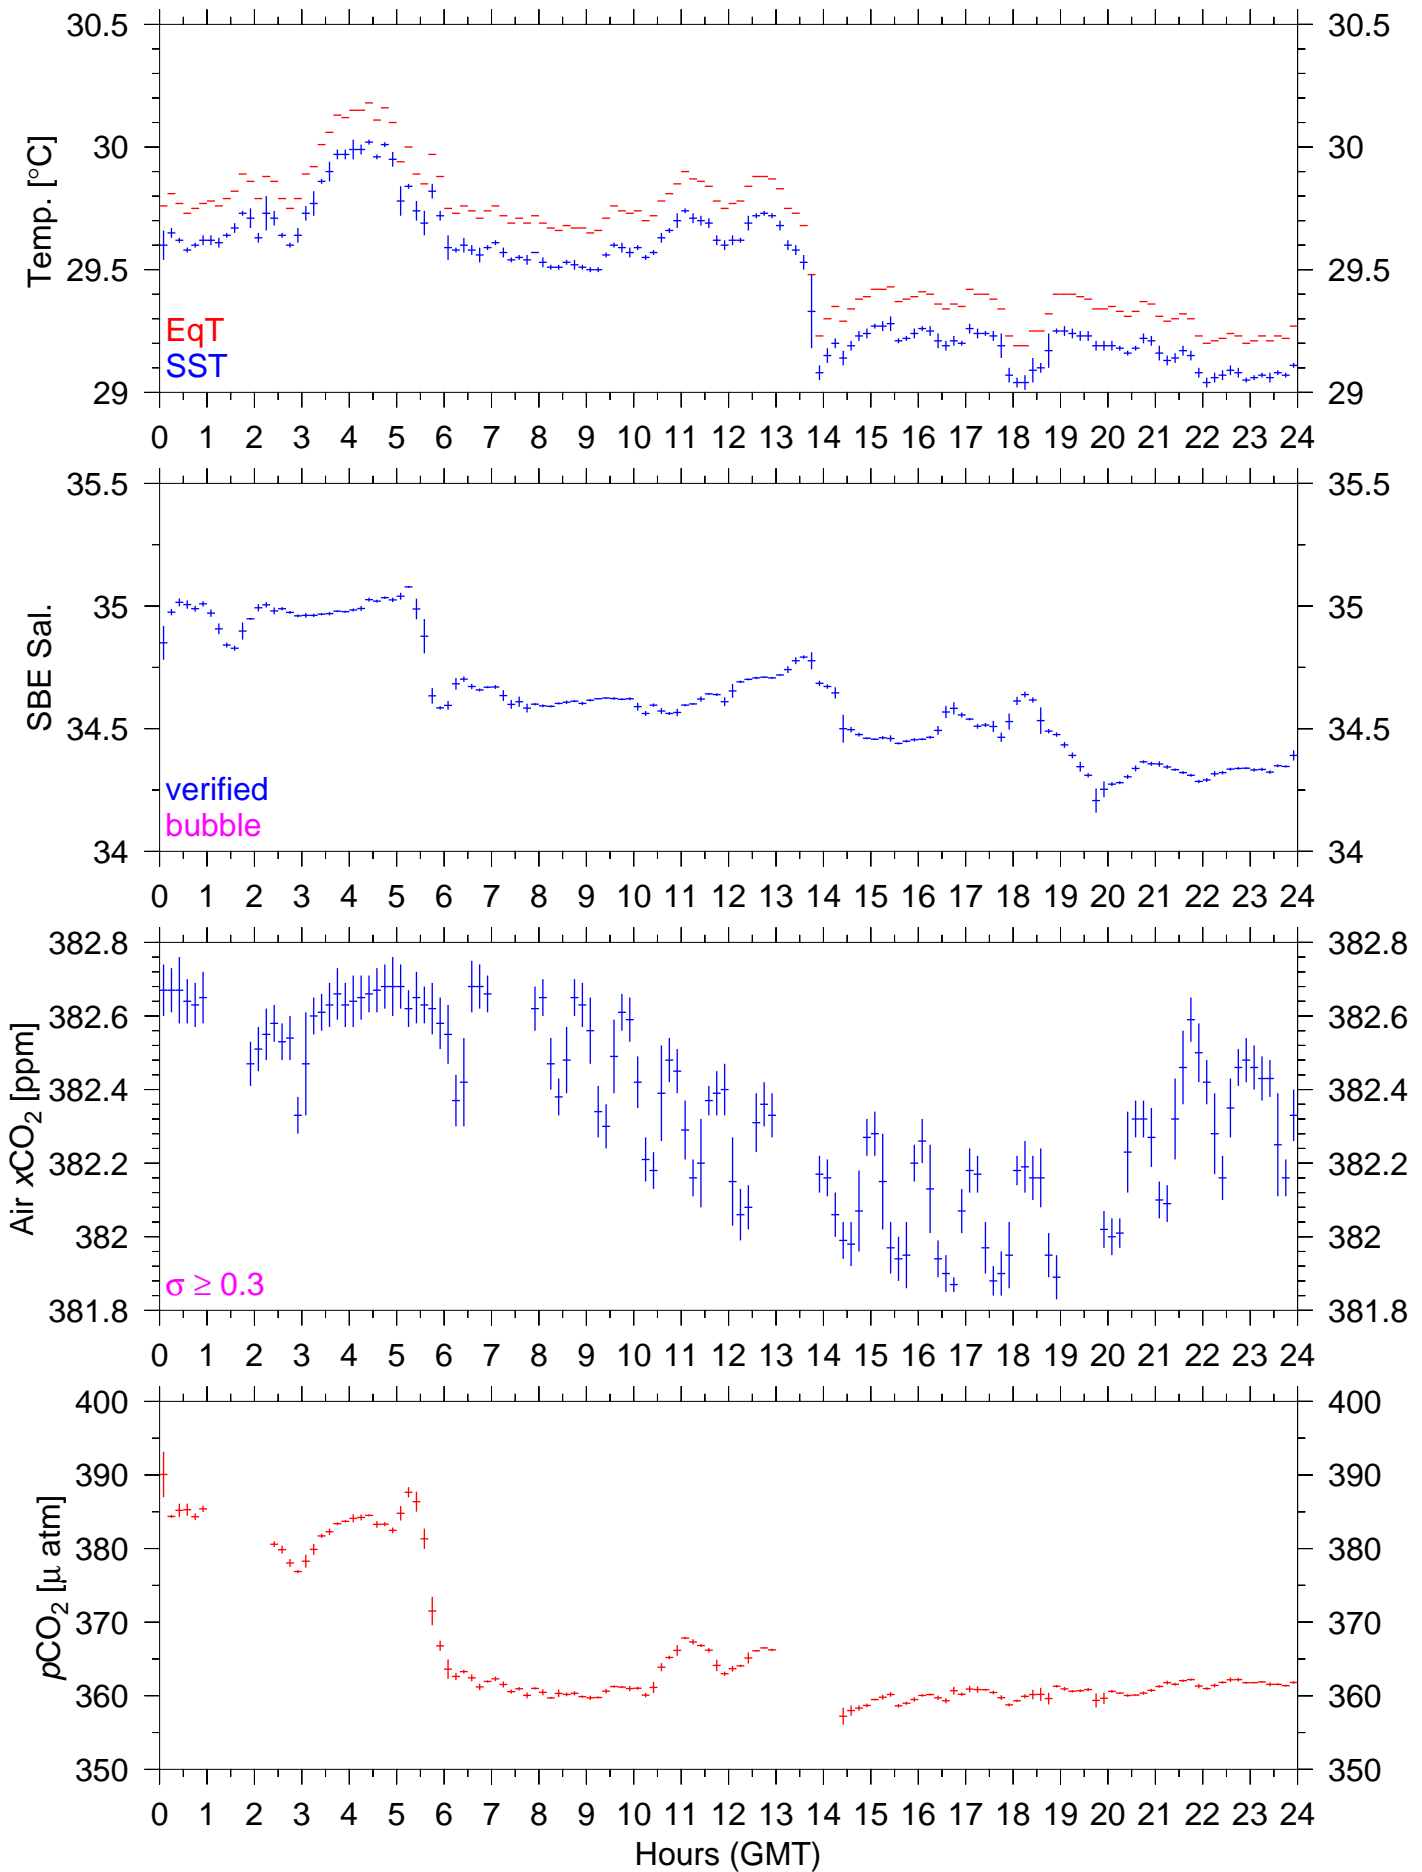

TF5-07S : July 15, 2006 : 10min. mean

TF5-07S : July 16, 2006 : 10min. mean

TF5-07S : July 17, 2006 : 10min. mean

TF5-07S : July 18, 2006 : 10min. mean

TF5-07S : July 19, 2006 : 10min. mean

TF5-07S : July 20, 2006 : 10min. mean

TF5-07S : July 21, 2006 : 10min. mean

TF5-07S : July 22, 2006 : 10min. mean

TF5-07S : July 24, 2006 : 10min. mean