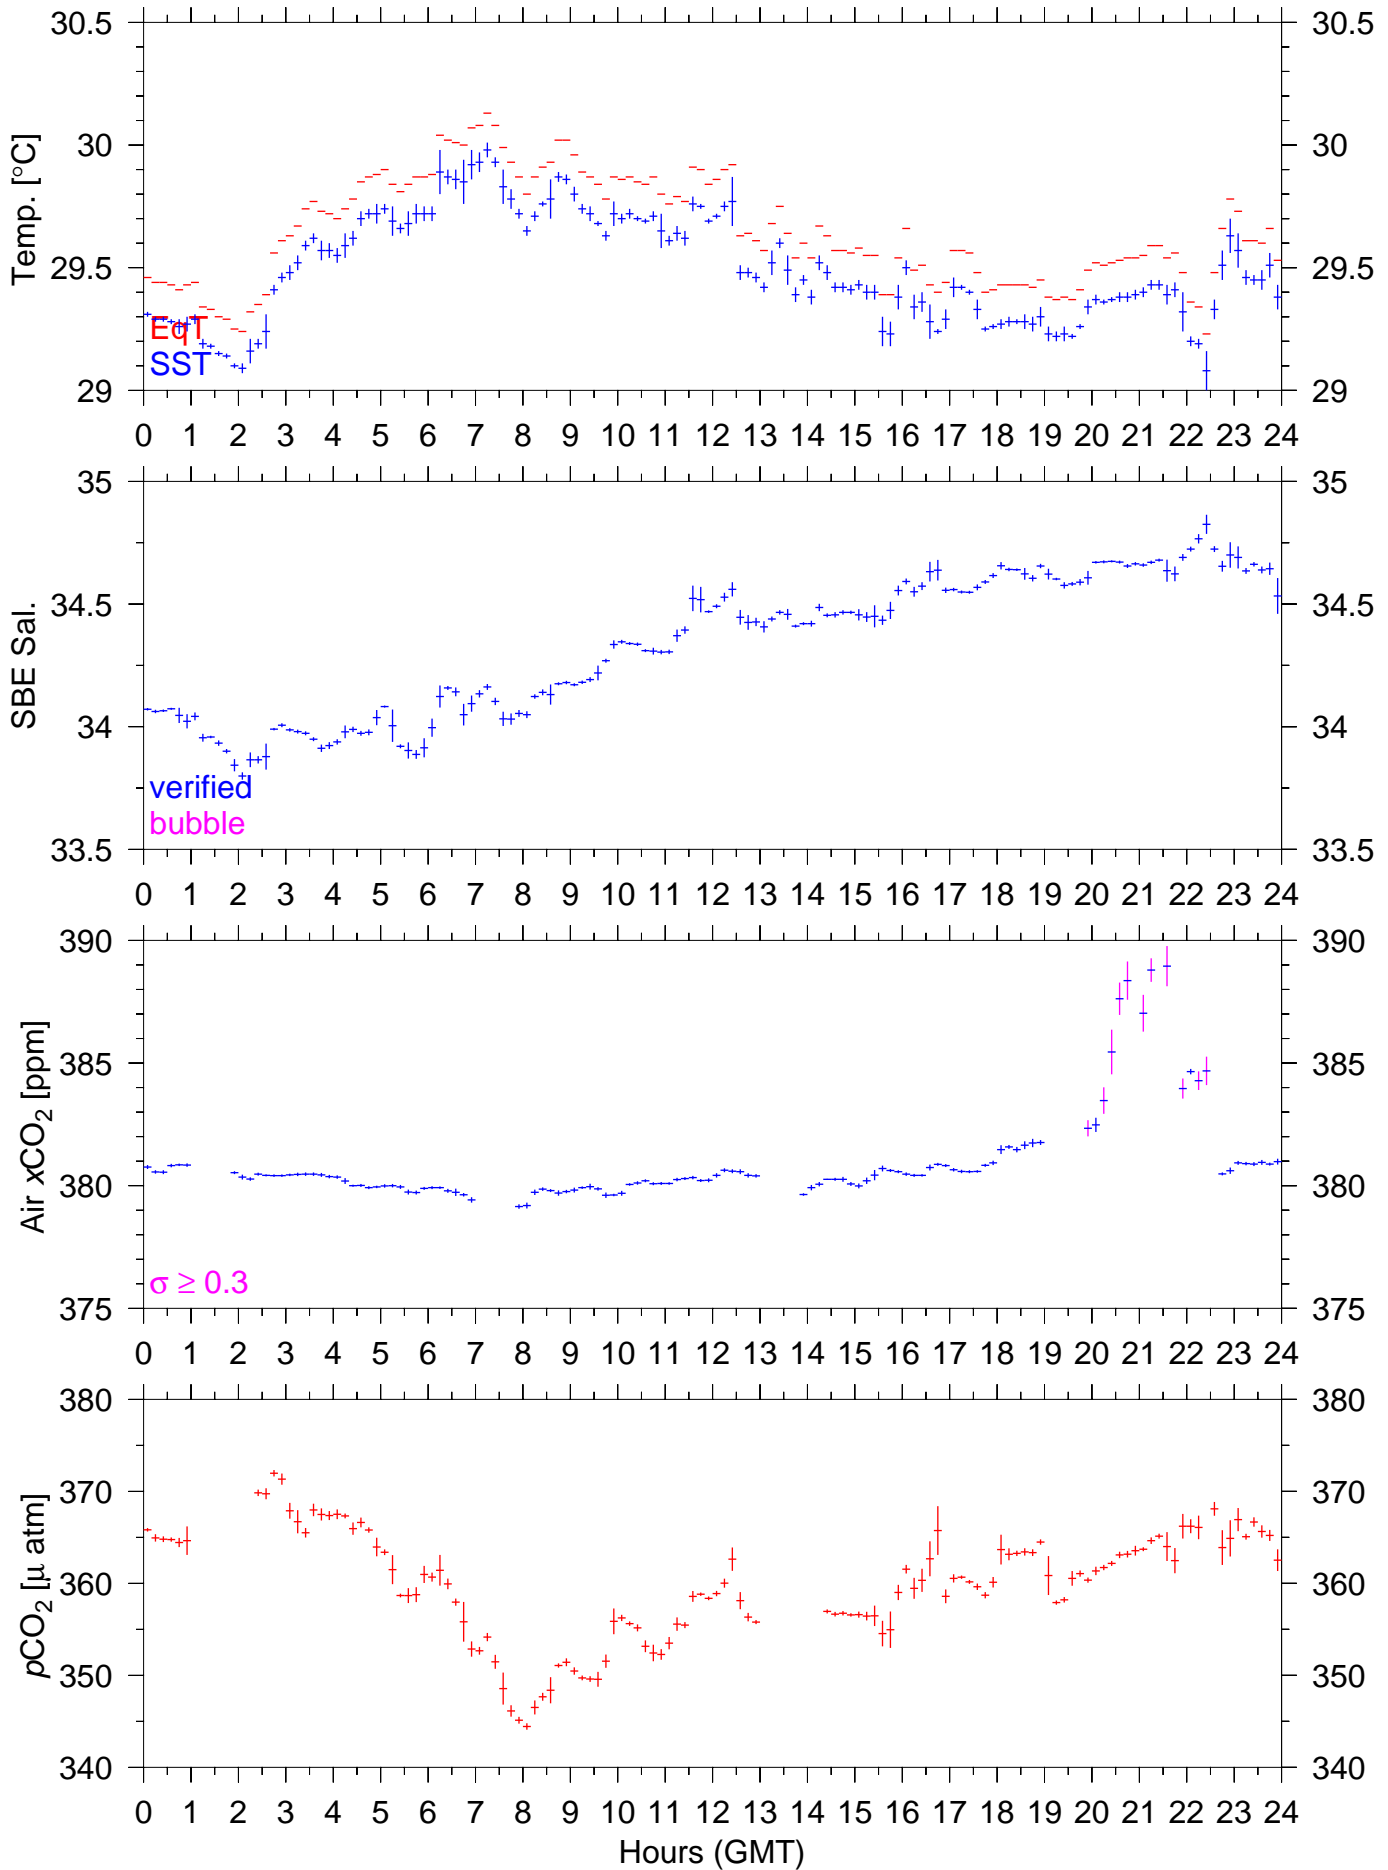

TF5-07S : July 15, 2006 : 10min. mean

TF5-07S : July 16, 2006 : 10min. mean

TF5-07S : July 17, 2006 : 10min. mean

TF5-07S : July 18, 2006 : 10min. mean

TF5-07S : July 19, 2006 : 10min. mean

TF5-07S : July 20, 2006 : 10min. mean

TF5-07S : July 21, 2006 : 10min. mean

TF5-07S : July 22, 2006 : 10min. mean

TF5-07S : July 24, 2006 : 10min. mean