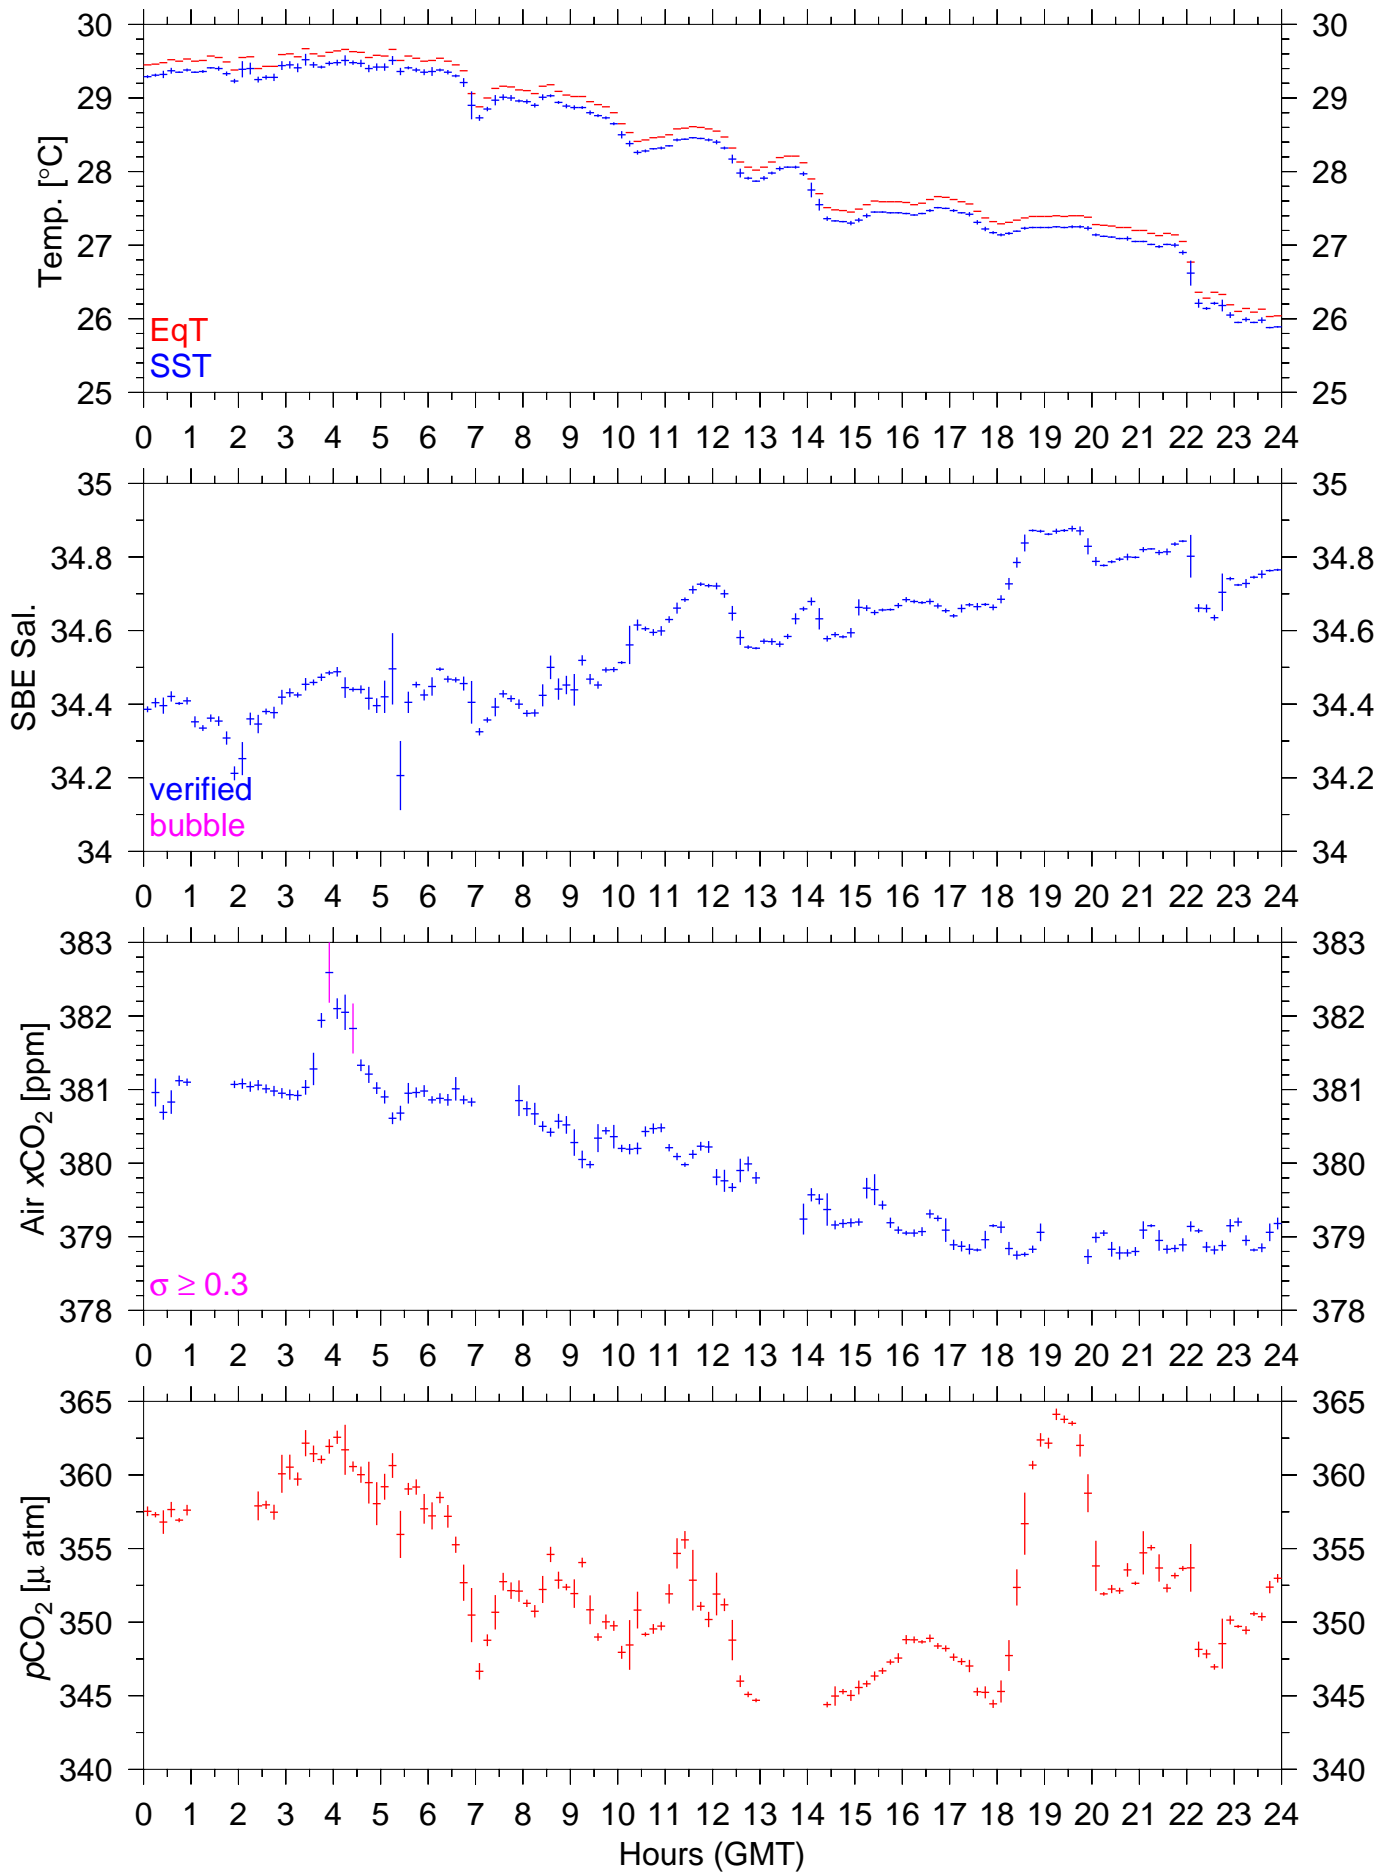

TF5-07S : July 15, 2006 : 10min. mean

TF5-07S : July 16, 2006 : 10min. mean

TF5-07S : July 17, 2006 : 10min. mean

TF5-07S : July 18, 2006 : 10min. mean

TF5-07S : July 19, 2006 : 10min. mean

TF5-07S : July 20, 2006 : 10min. mean

TF5-07S : July 21, 2006 : 10min. mean

TF5-07S : July 22, 2006 : 10min. mean

TF5-07S : July 24, 2006 : 10min. mean