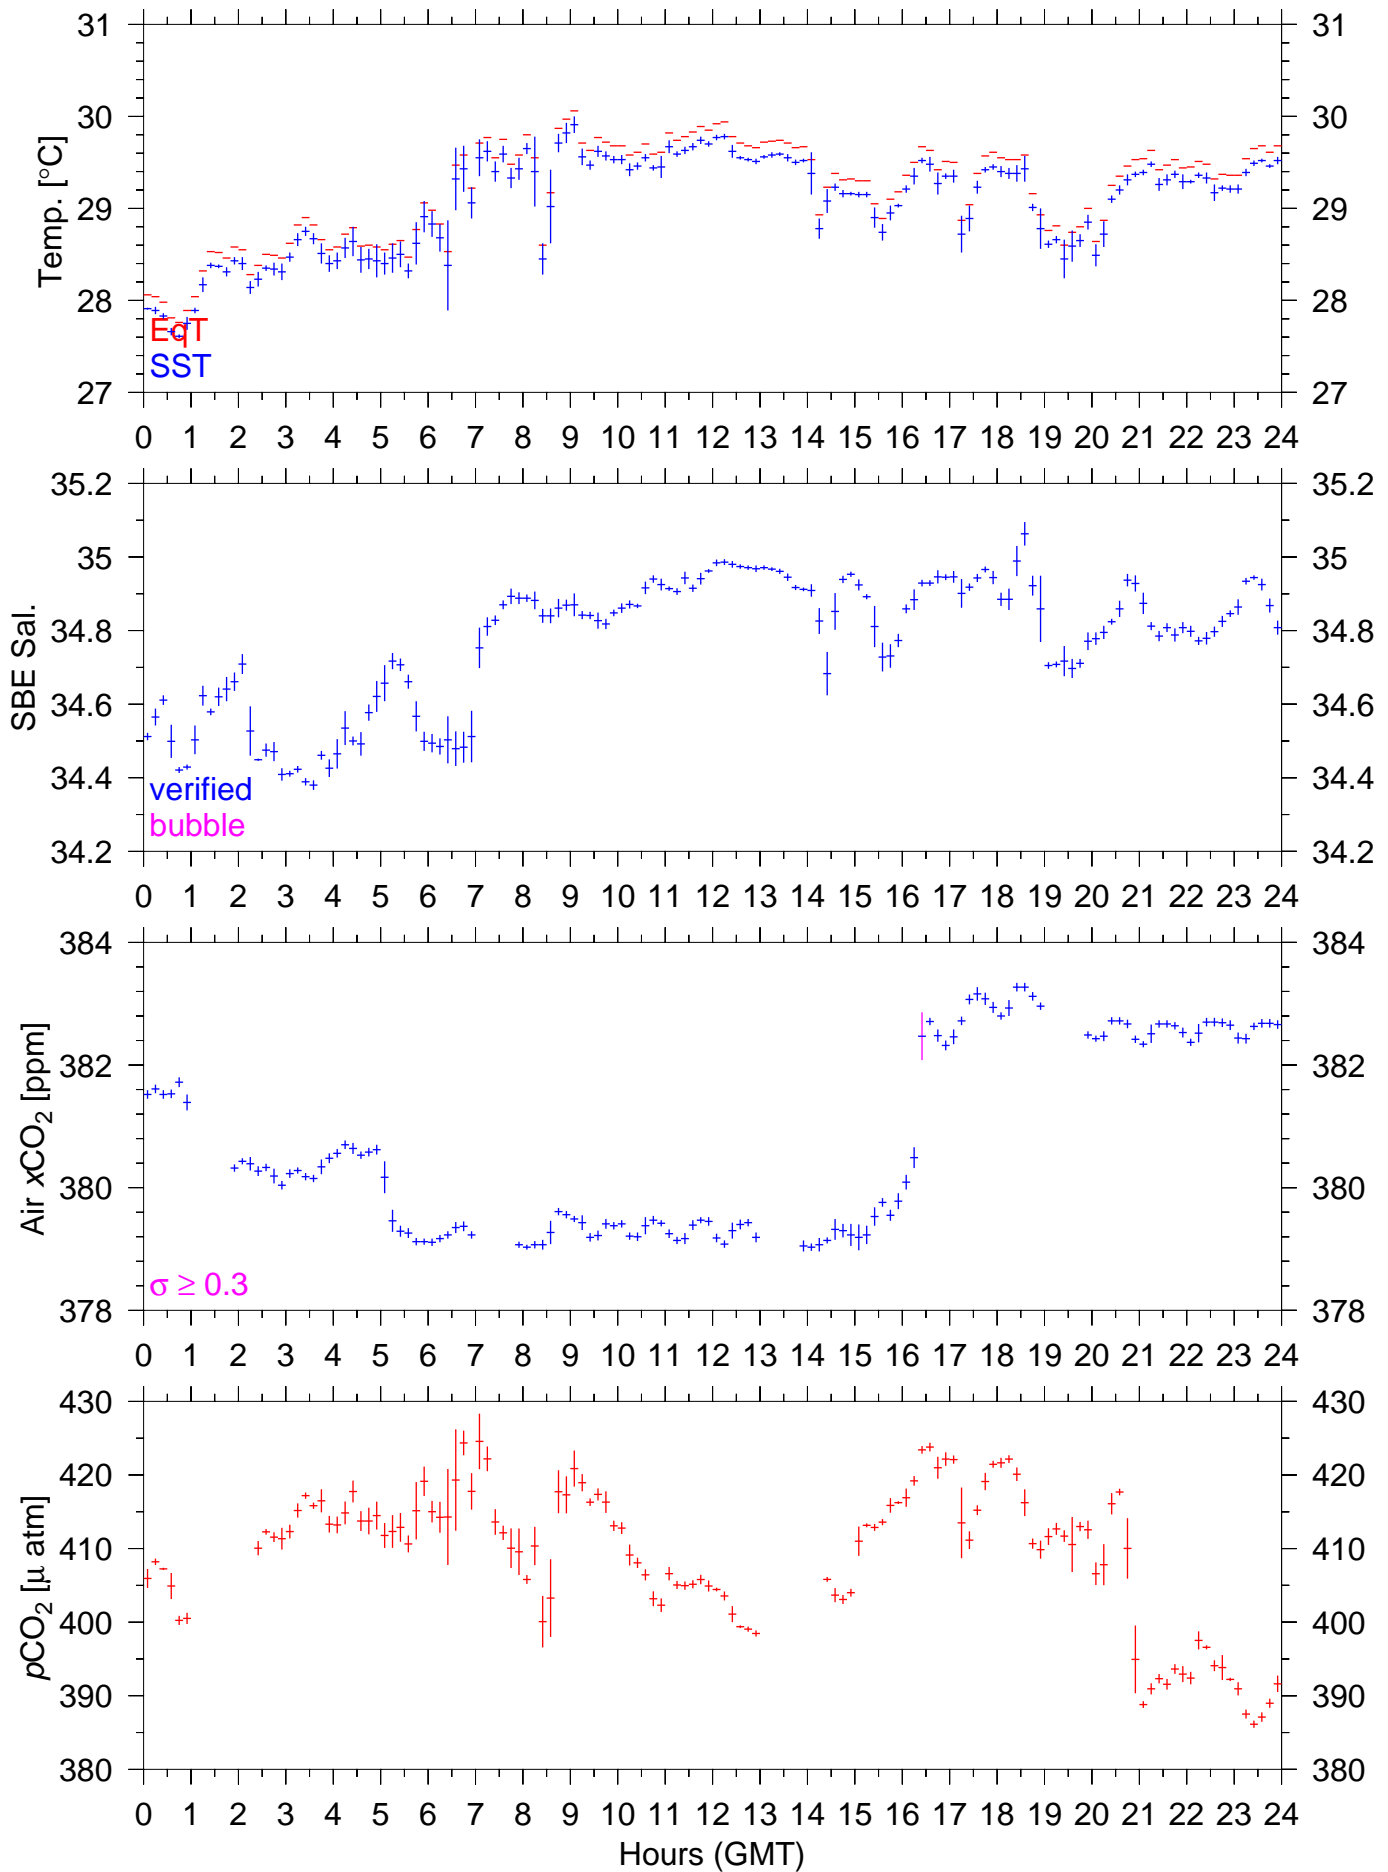

TF5-07S : July 15, 2006 : 10min. mean

TF5-07S : July 16, 2006 : 10min. mean

TF5-07S : July 17, 2006 : 10min. mean

TF5-07S : July 18, 2006 : 10min. mean

TF5-07S : July 19, 2006 : 10min. mean

TF5-07S : July 20, 2006 : 10min. mean

TF5-07S : July 21, 2006 : 10min. mean

TF5-07S : July 22, 2006 : 10min. mean

TF5-07S : July 24, 2006 : 10min. mean