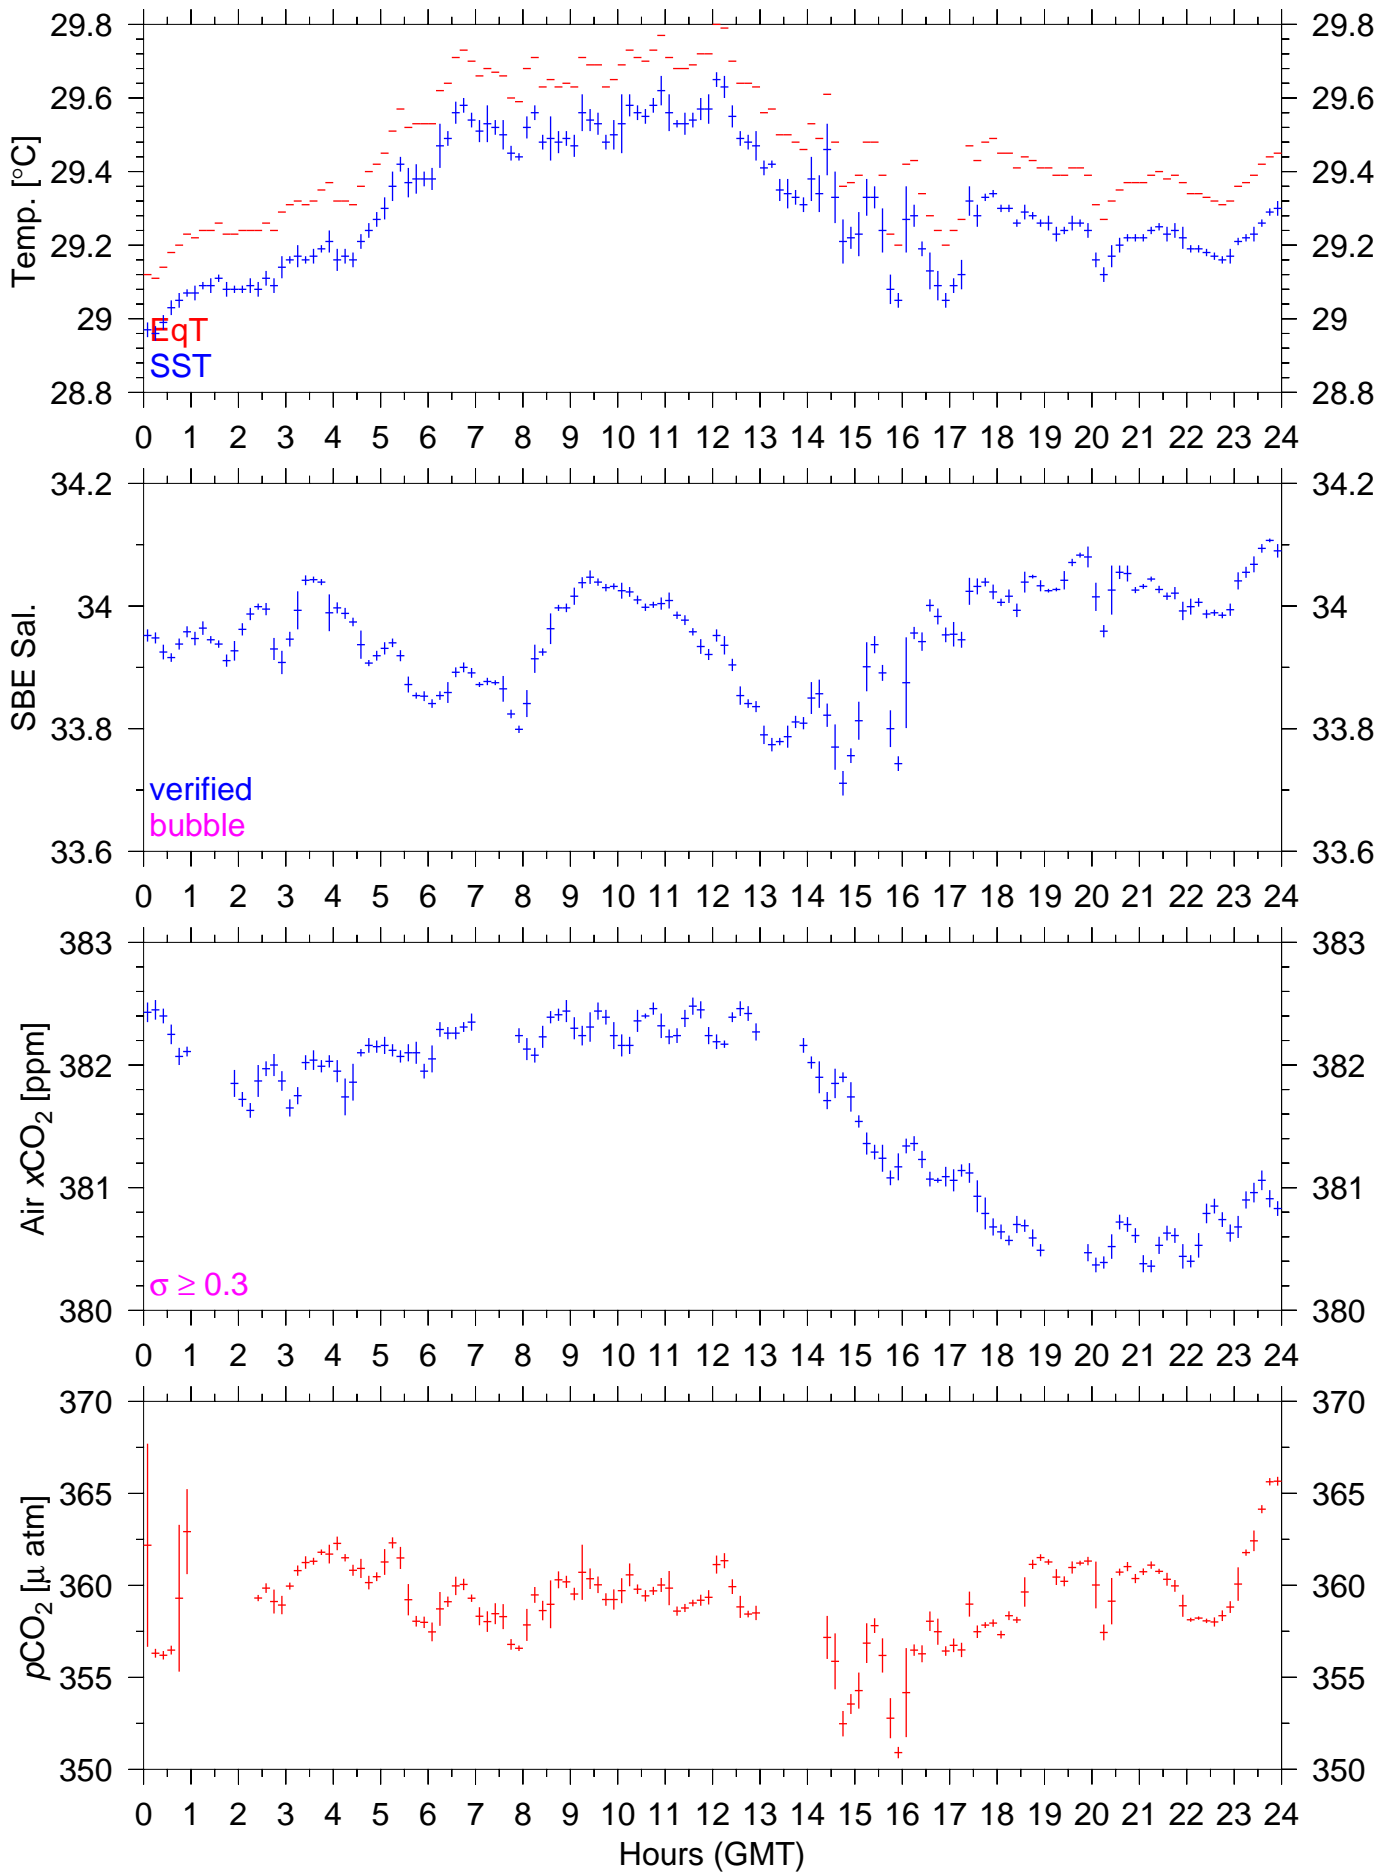

TF5-07S : July 15, 2006 : 10min. mean

TF5-07S : July 16, 2006 : 10min. mean

TF5-07S : July 17, 2006 : 10min. mean

TF5-07S : July 18, 2006 : 10min. mean

TF5-07S : July 19, 2006 : 10min. mean

TF5-07S : July 20, 2006 : 10min. mean

TF5-07S : July 21, 2006 : 10min. mean

TF5-07S : July 22, 2006 : 10min. mean

TF5-07S : July 24, 2006 : 10min. mean