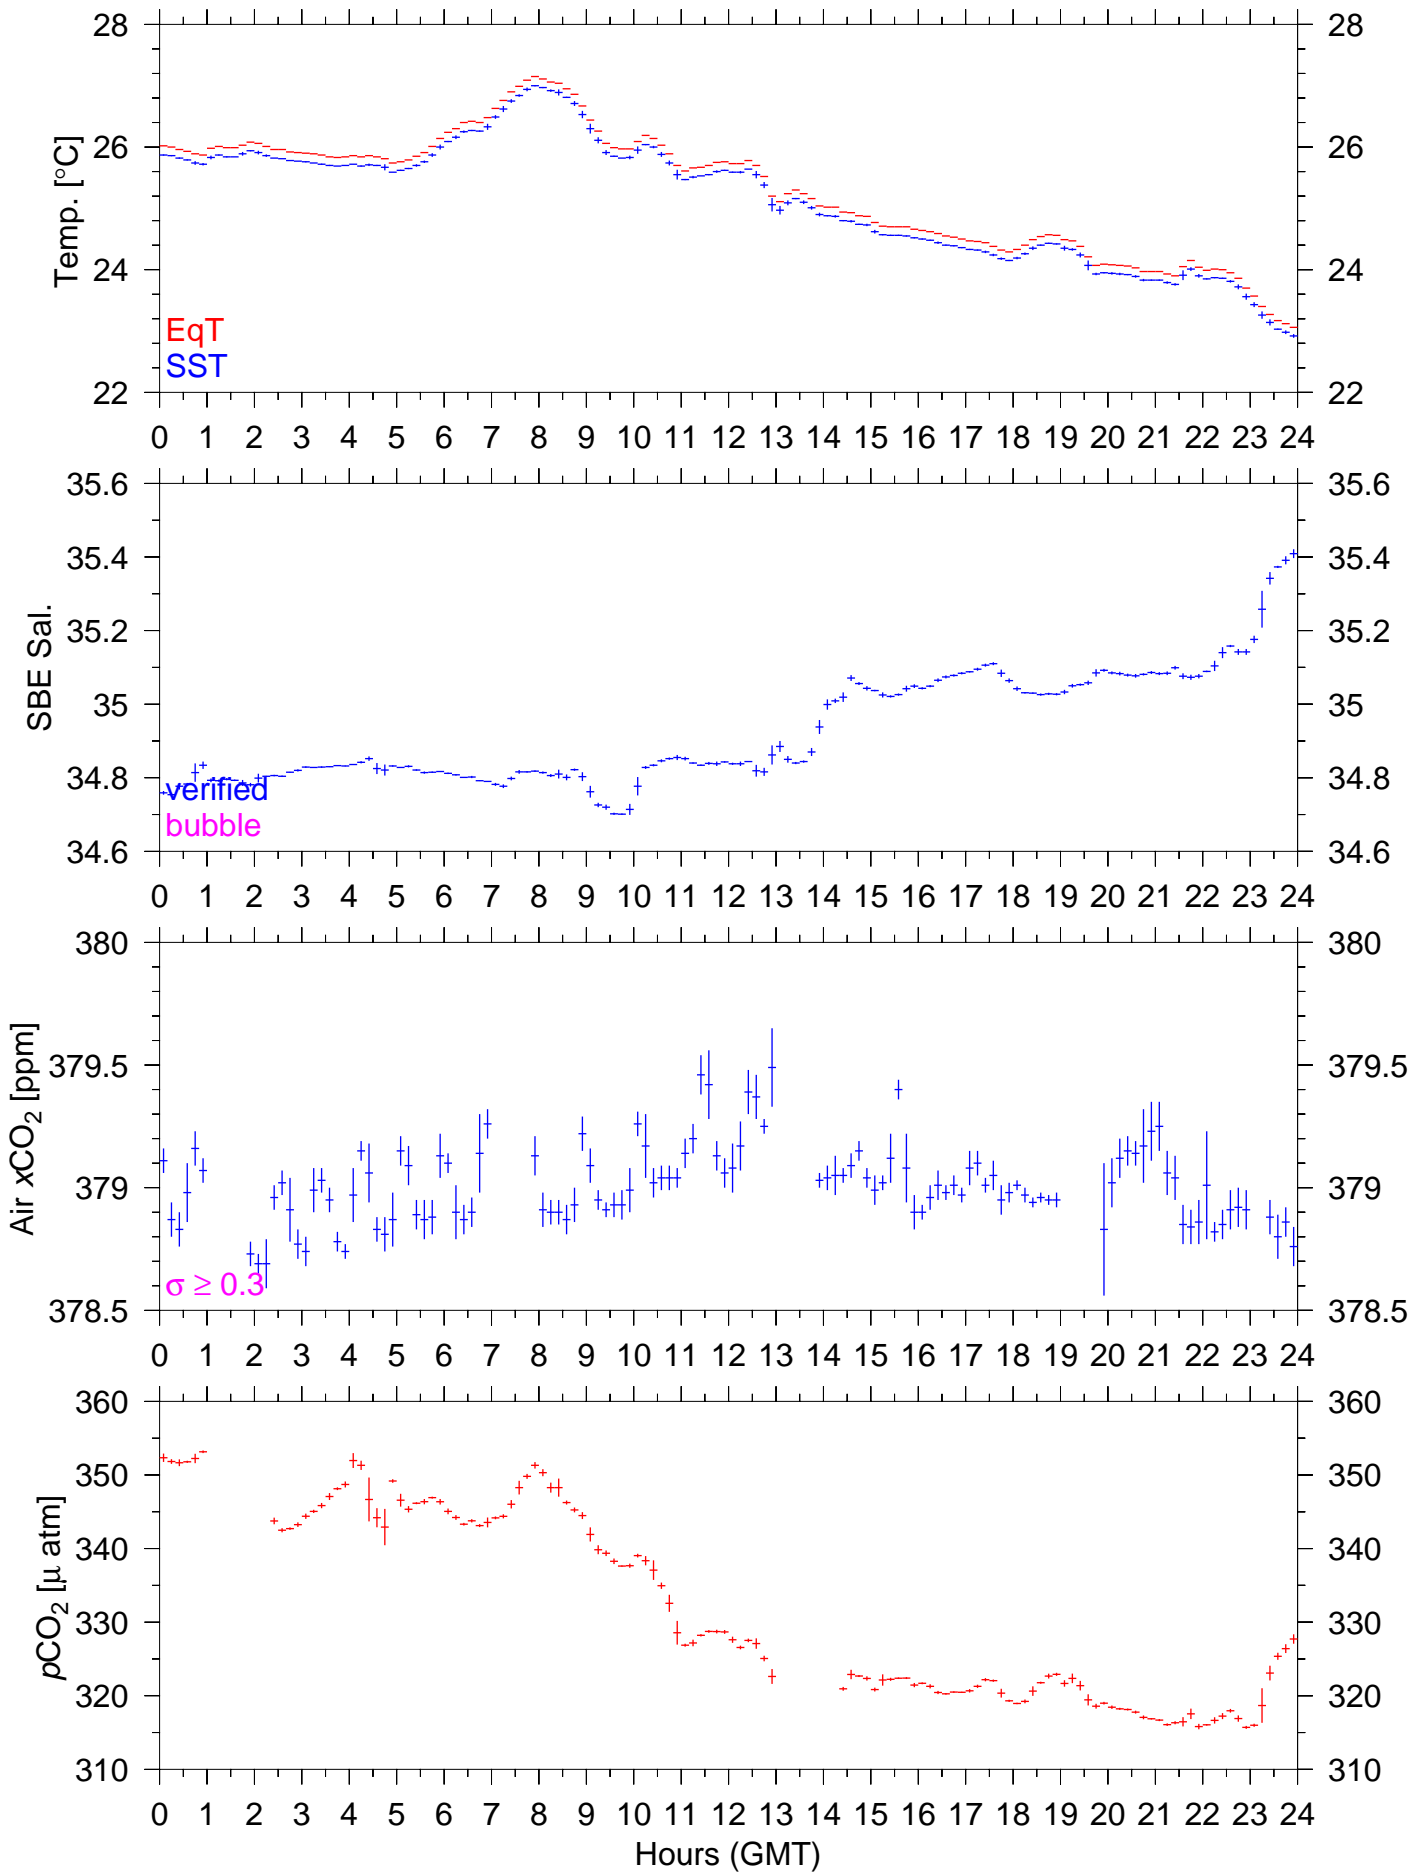

TF5-07S : July 15, 2006 : 10min. mean

TF5-07S : July 16, 2006 : 10min. mean

TF5-07S : July 17, 2006 : 10min. mean

TF5-07S : July 18, 2006 : 10min. mean

TF5-07S : July 19, 2006 : 10min. mean

TF5-07S : July 20, 2006 : 10min. mean

TF5-07S : July 21, 2006 : 10min. mean

TF5-07S : July 22, 2006 : 10min. mean

TF5-07S : July 24, 2006 : 10min. mean