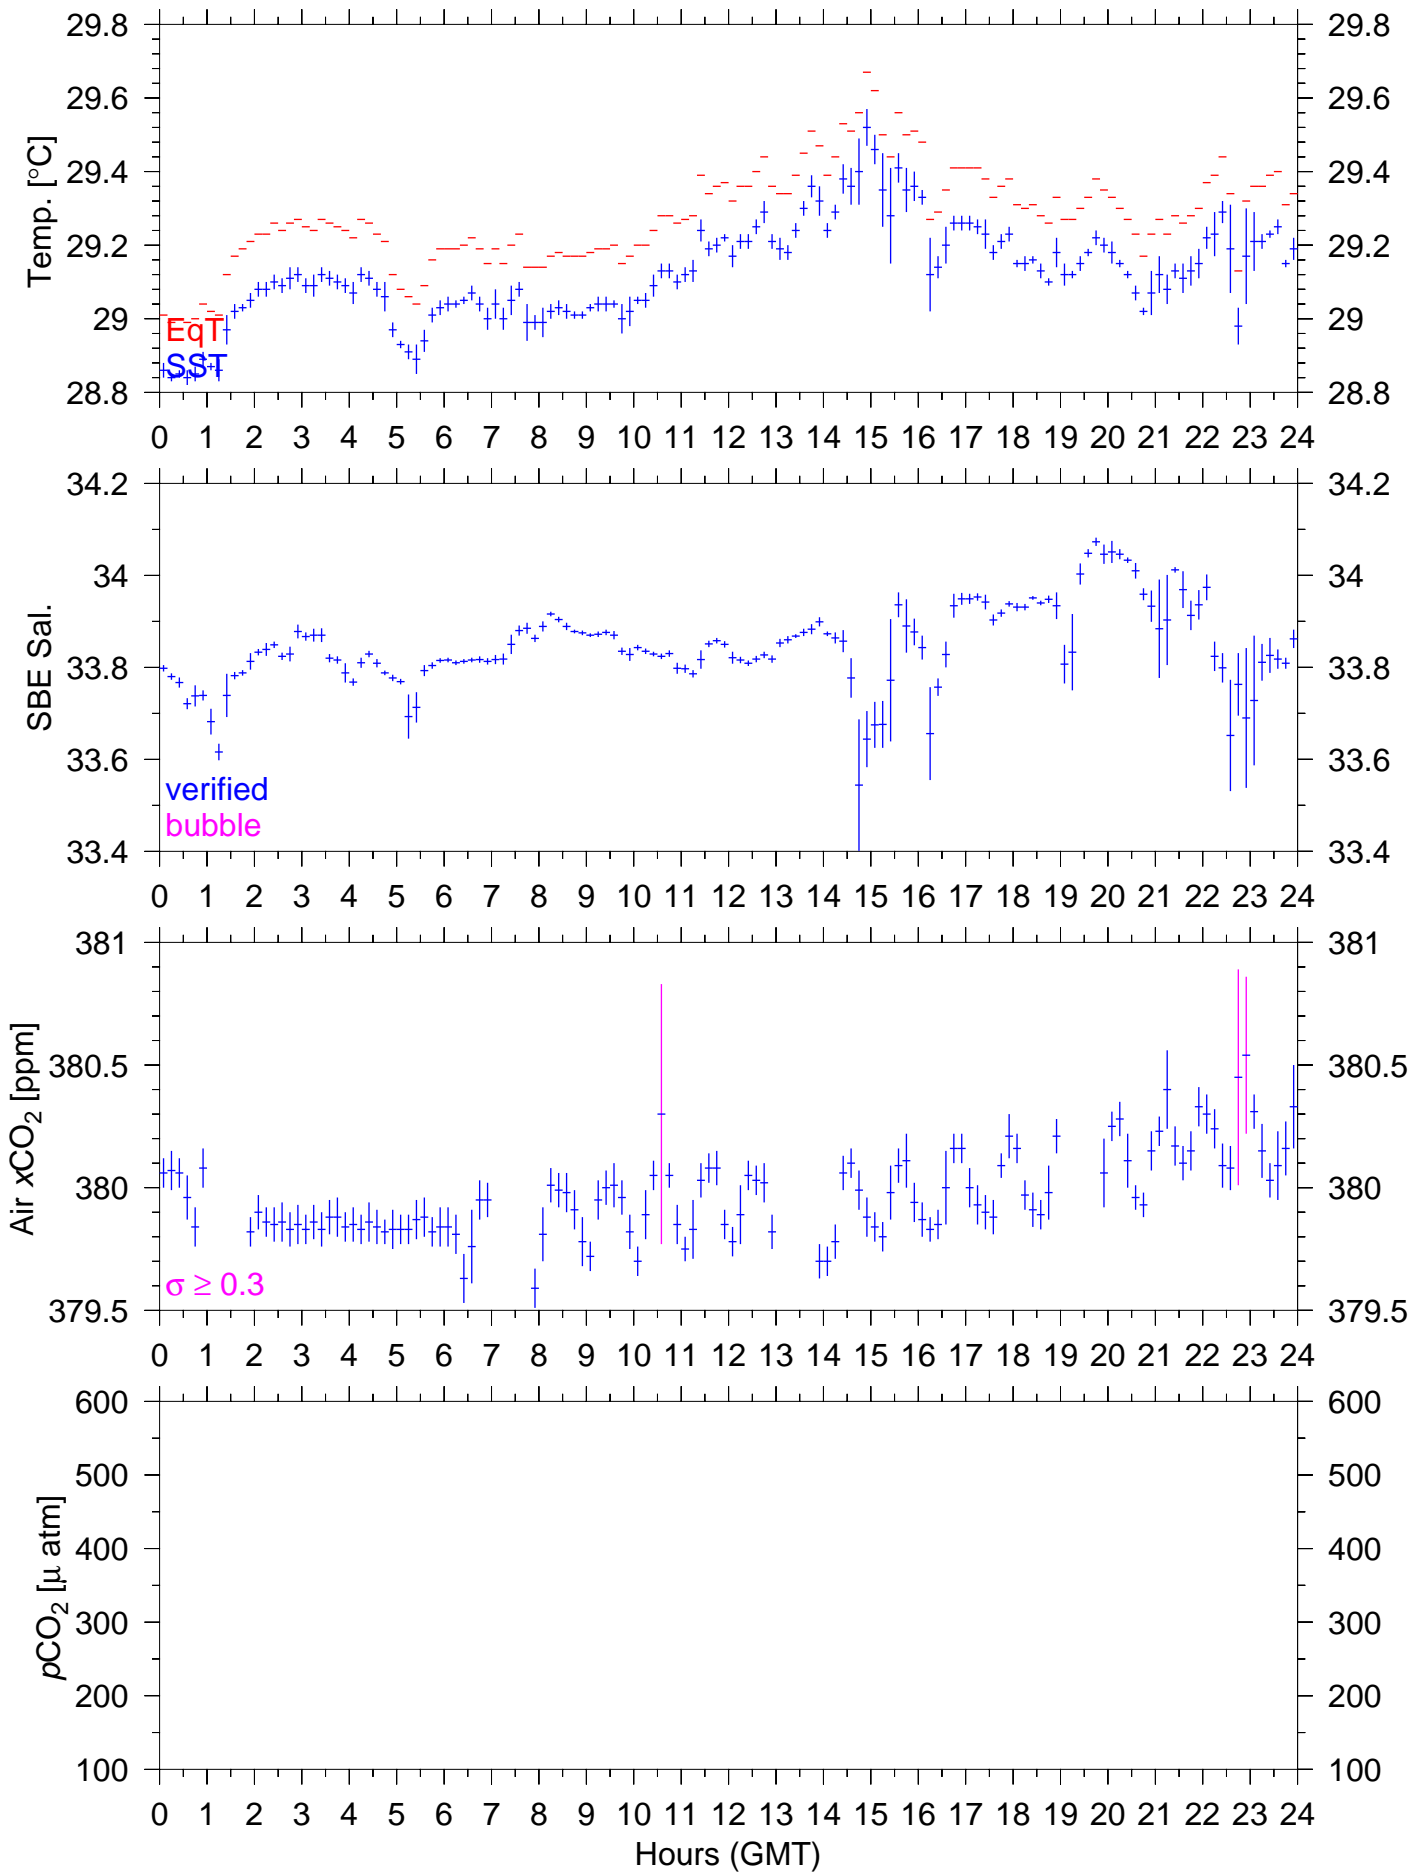

TF5-08S : August 26, 2006 : 10min. mean

TF5-08S : August 27, 2006 : 10min. mean

TF5-08S : August 28, 2006 : 10min. mean

TF5-08S : August 29, 2006 : 10min. mean

TF5-08S : August 30, 2006 : 10min. mean

TF5-08S : August 31, 2006 : 10min. mean

TF5-08S : September 01, 2006 : 10min. mean

TF5-08S : September 02, 2006 : 10min. mean

TF5-08S : September 03, 2006 : 10min. mean