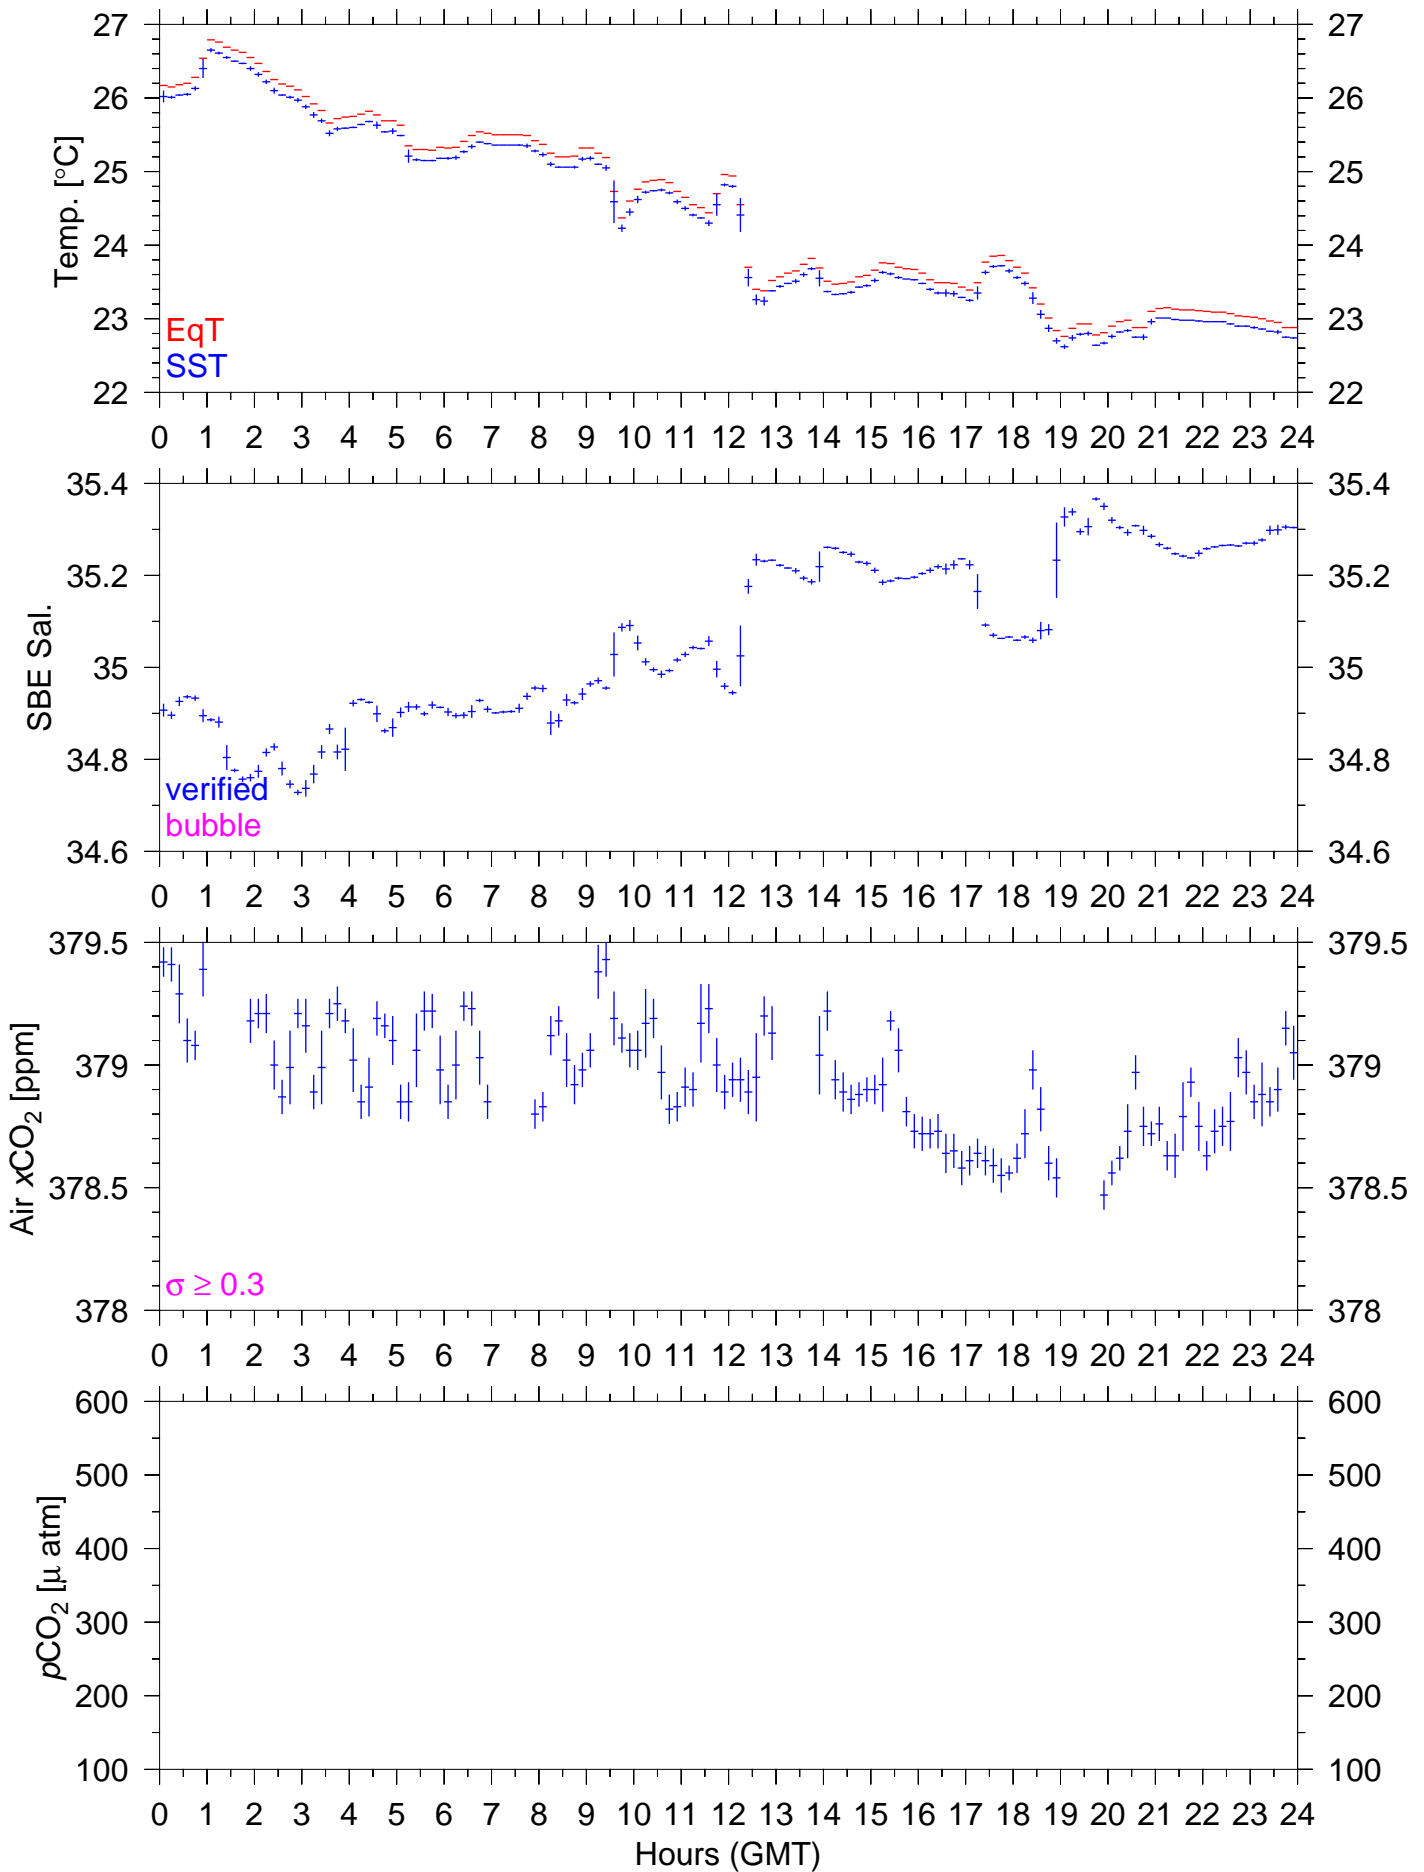

TF5-08S : August 26, 2006 : 10min. mean

TF5-08S : August 27, 2006 : 10min. mean

TF5-08S : August 28, 2006 : 10min. mean

TF5-08S : August 29, 2006 : 10min. mean

TF5-08S : August 30, 2006 : 10min. mean

TF5-08S : August 31, 2006 : 10min. mean

TF5-08S : September 01, 2006 : 10min. mean

TF5-08S : September 02, 2006 : 10min. mean

TF5-08S : September 03, 2006 : 10min. mean