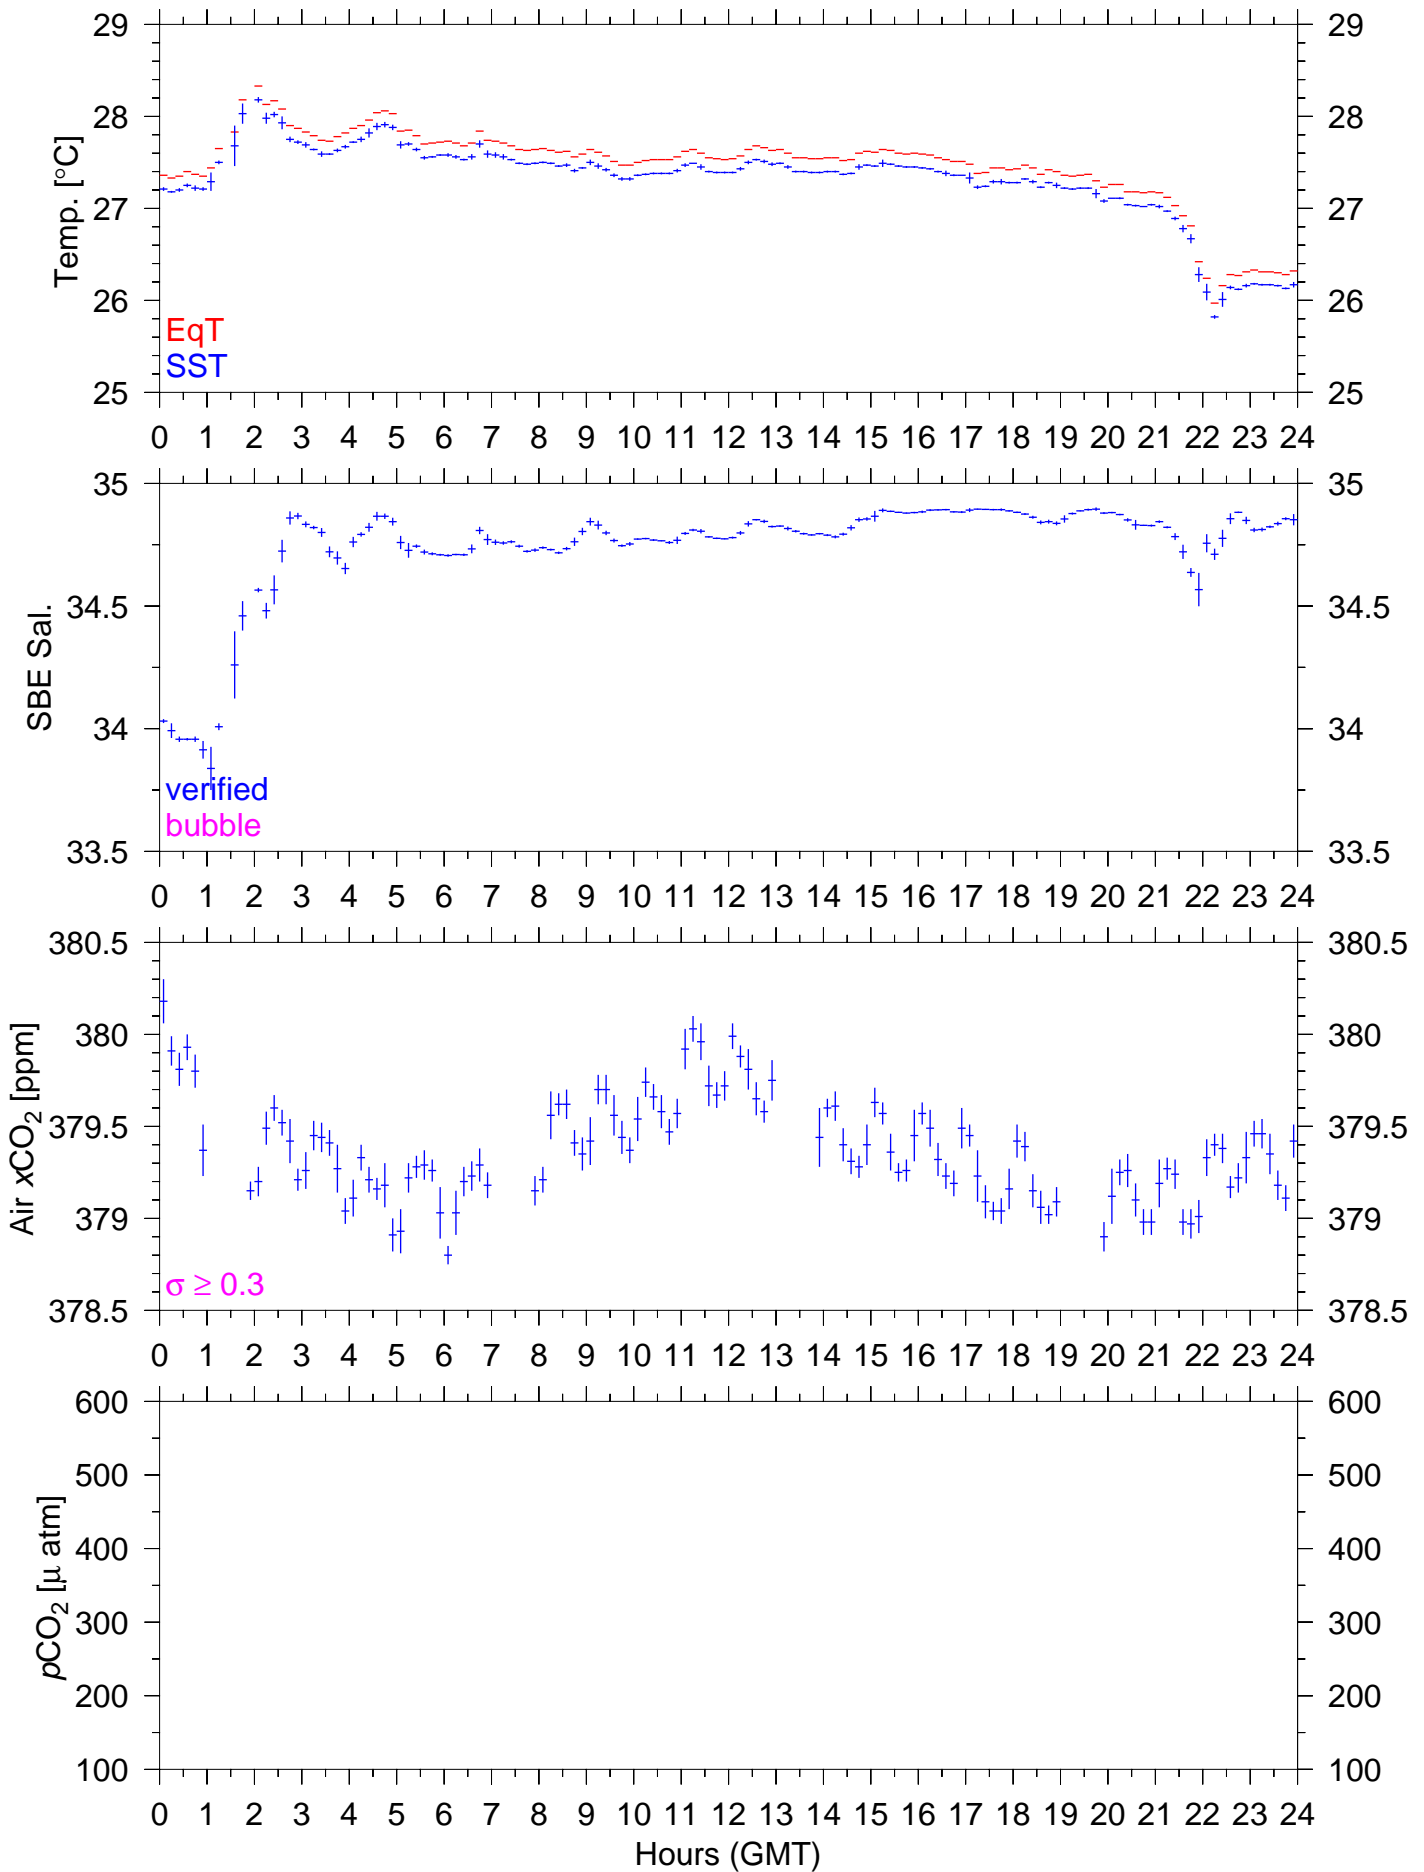

TF5-08S : August 26, 2006 : 10min. mean

TF5-08S : August 27, 2006 : 10min. mean

TF5-08S : August 28, 2006 : 10min. mean

TF5-08S : August 29, 2006 : 10min. mean

TF5-08S : August 30, 2006 : 10min. mean

TF5-08S : August 31, 2006 : 10min. mean

TF5-08S : September 01, 2006 : 10min. mean

TF5-08S : September 02, 2006 : 10min. mean

TF5-08S : September 03, 2006 : 10min. mean