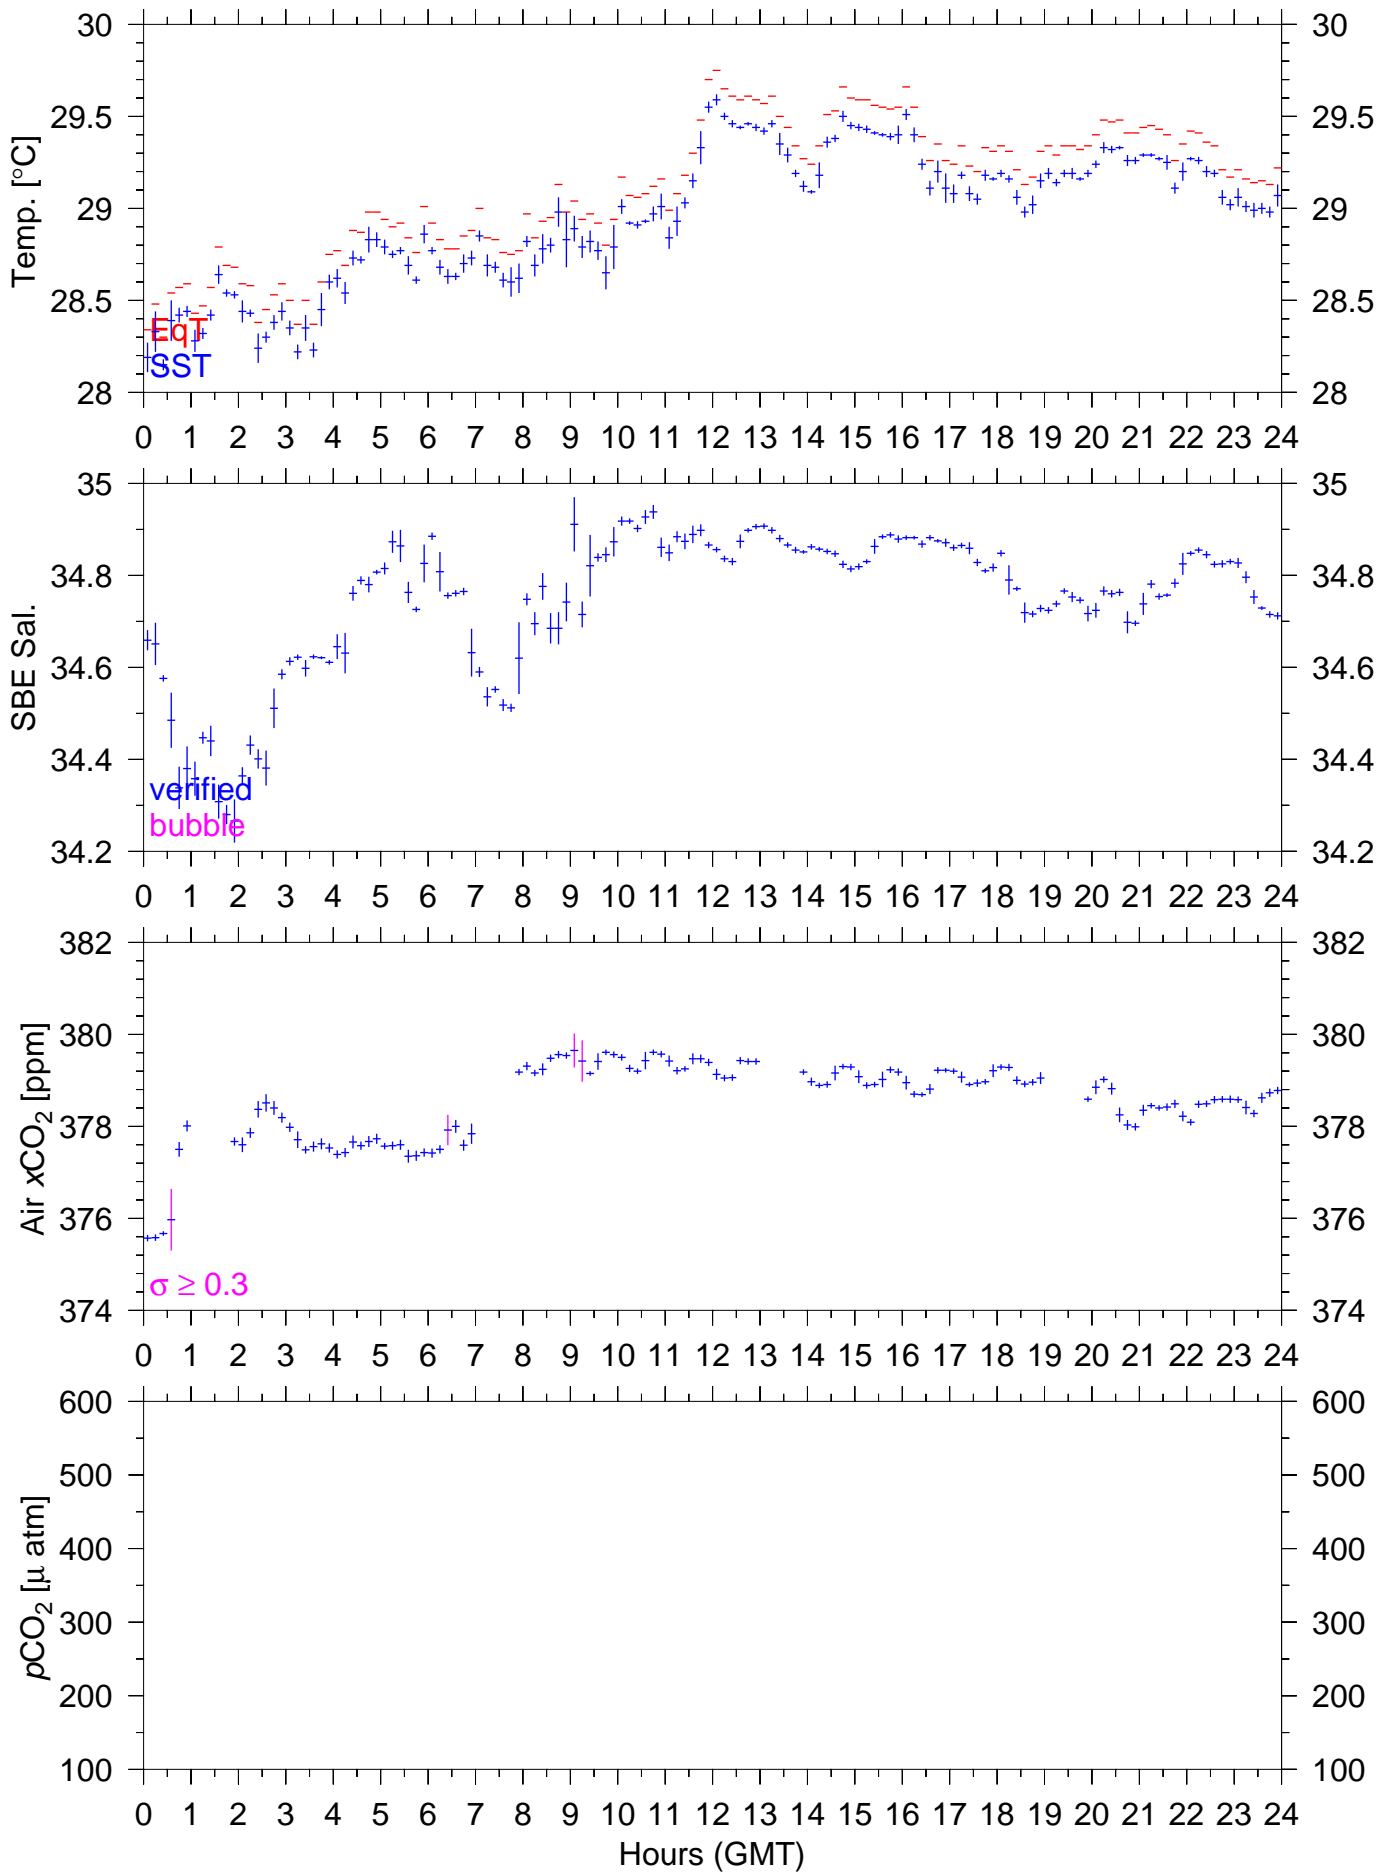

TF5-08S : August 26, 2006 : 10min. mean

TF5-08S : August 27, 2006 : 10min. mean

TF5-08S : August 28, 2006 : 10min. mean

TF5-08S : August 29, 2006 : 10min. mean

TF5-08S : August 30, 2006 : 10min. mean

TF5-08S : August 31, 2006 : 10min. mean

TF5-08S : September 01, 2006 : 10min. mean

TF5-08S : September 02, 2006 : 10min. mean

TF5-08S : September 03, 2006 : 10min. mean