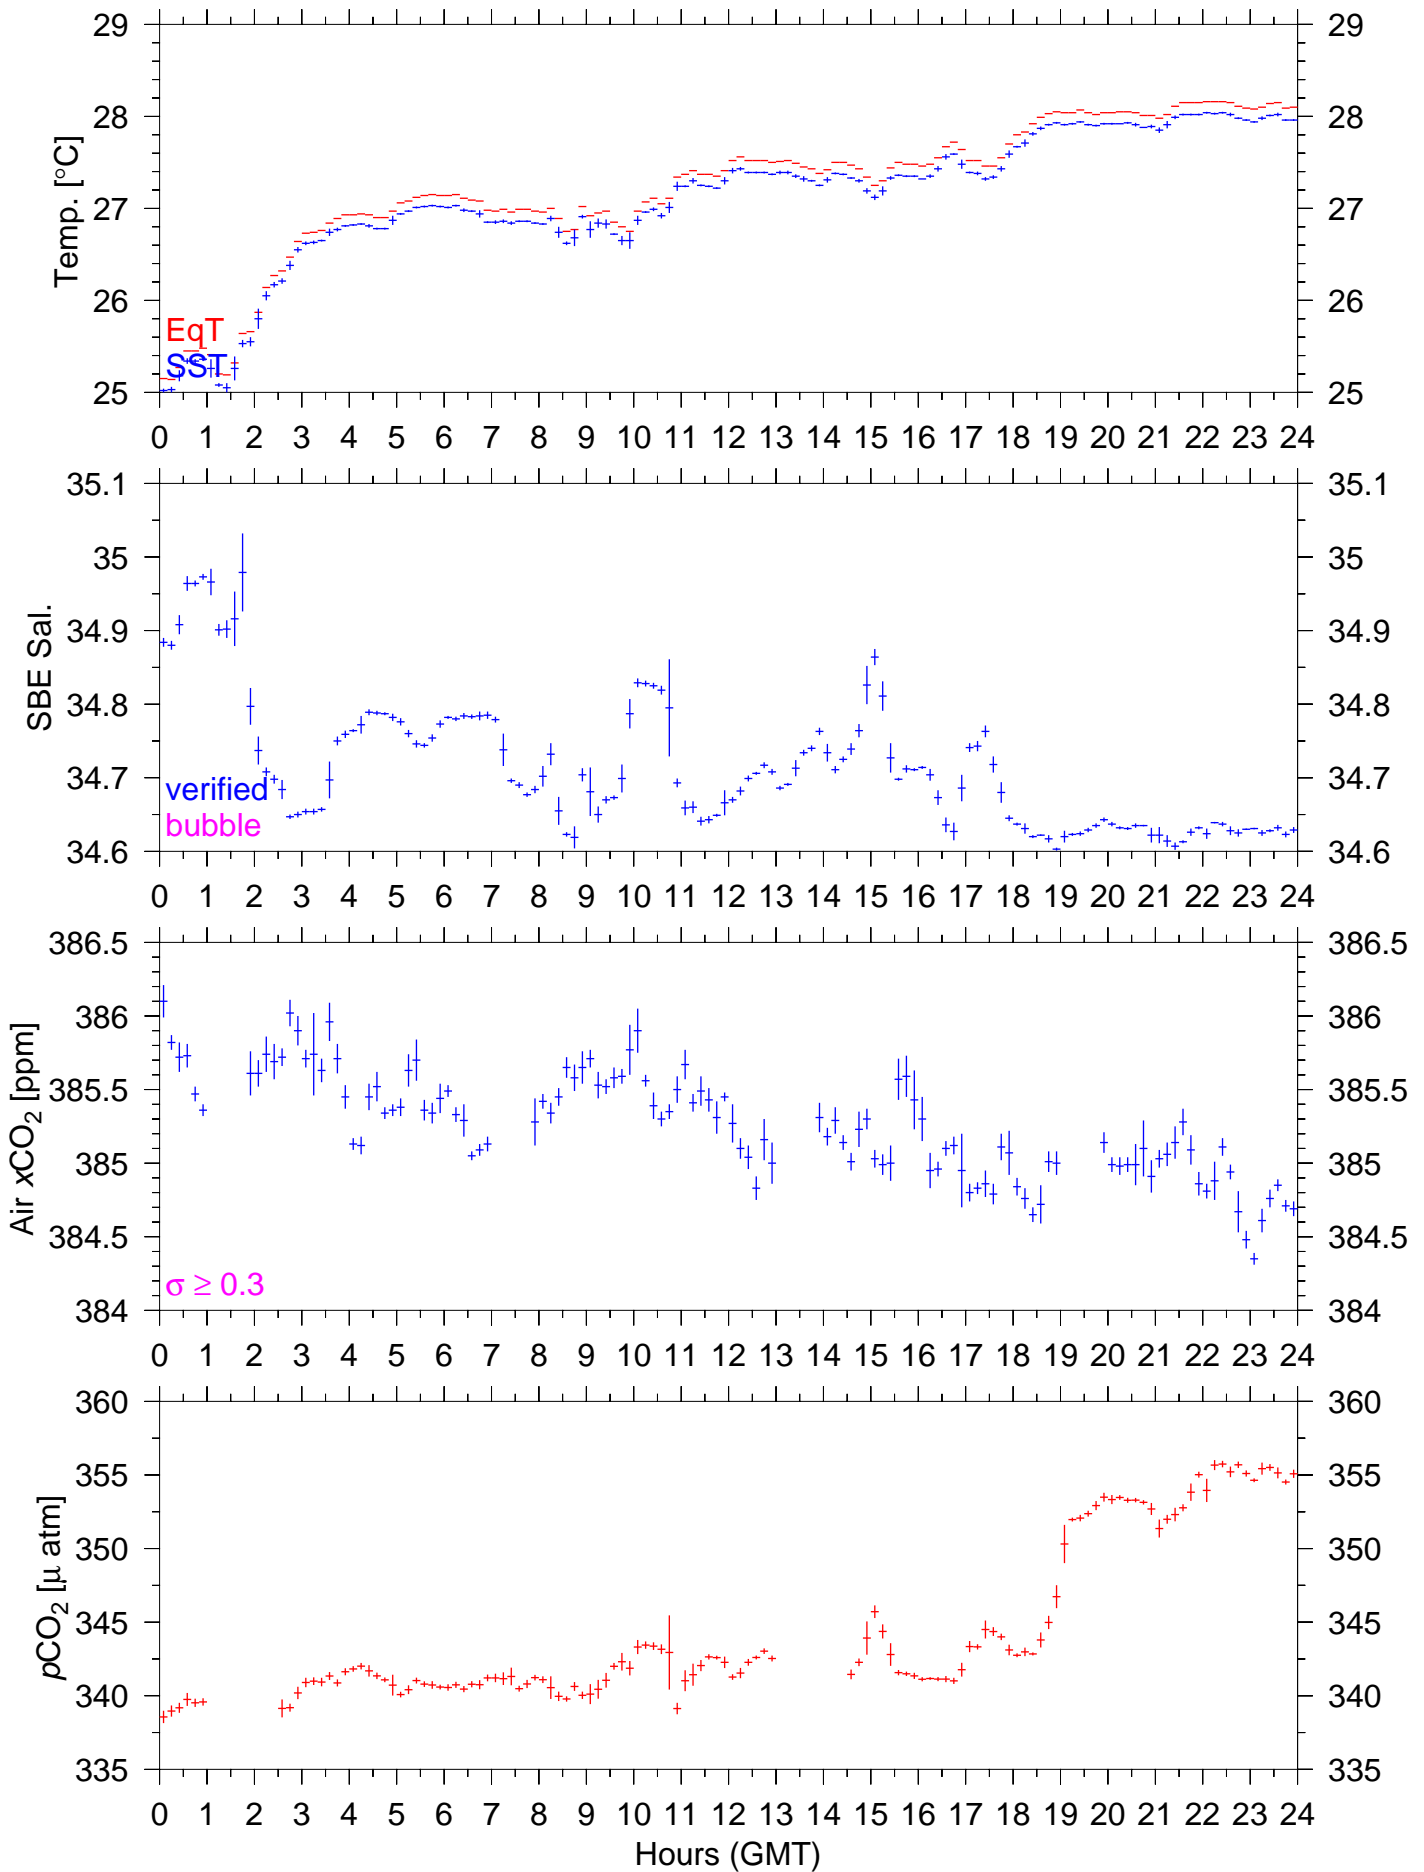

TF5-11S : December 29, 2006 : 10min. mean

TF5-11S : December 30, 2006 : 10min. mean

TF5-11S : December 31, 2006 : 10min. mean

TF5-11S : January 01, 2007 : 10min. mean

TF5-11S : January 02, 2007 : 10min. mean

TF5-11S : January 03, 2007 : 10min. mean

TF5-11S : January 04, 2007 : 10min. mean

TF5-11S : January 05, 2007 : 10min. mean

TF5-11S : January 07, 2007 : 10min. mean