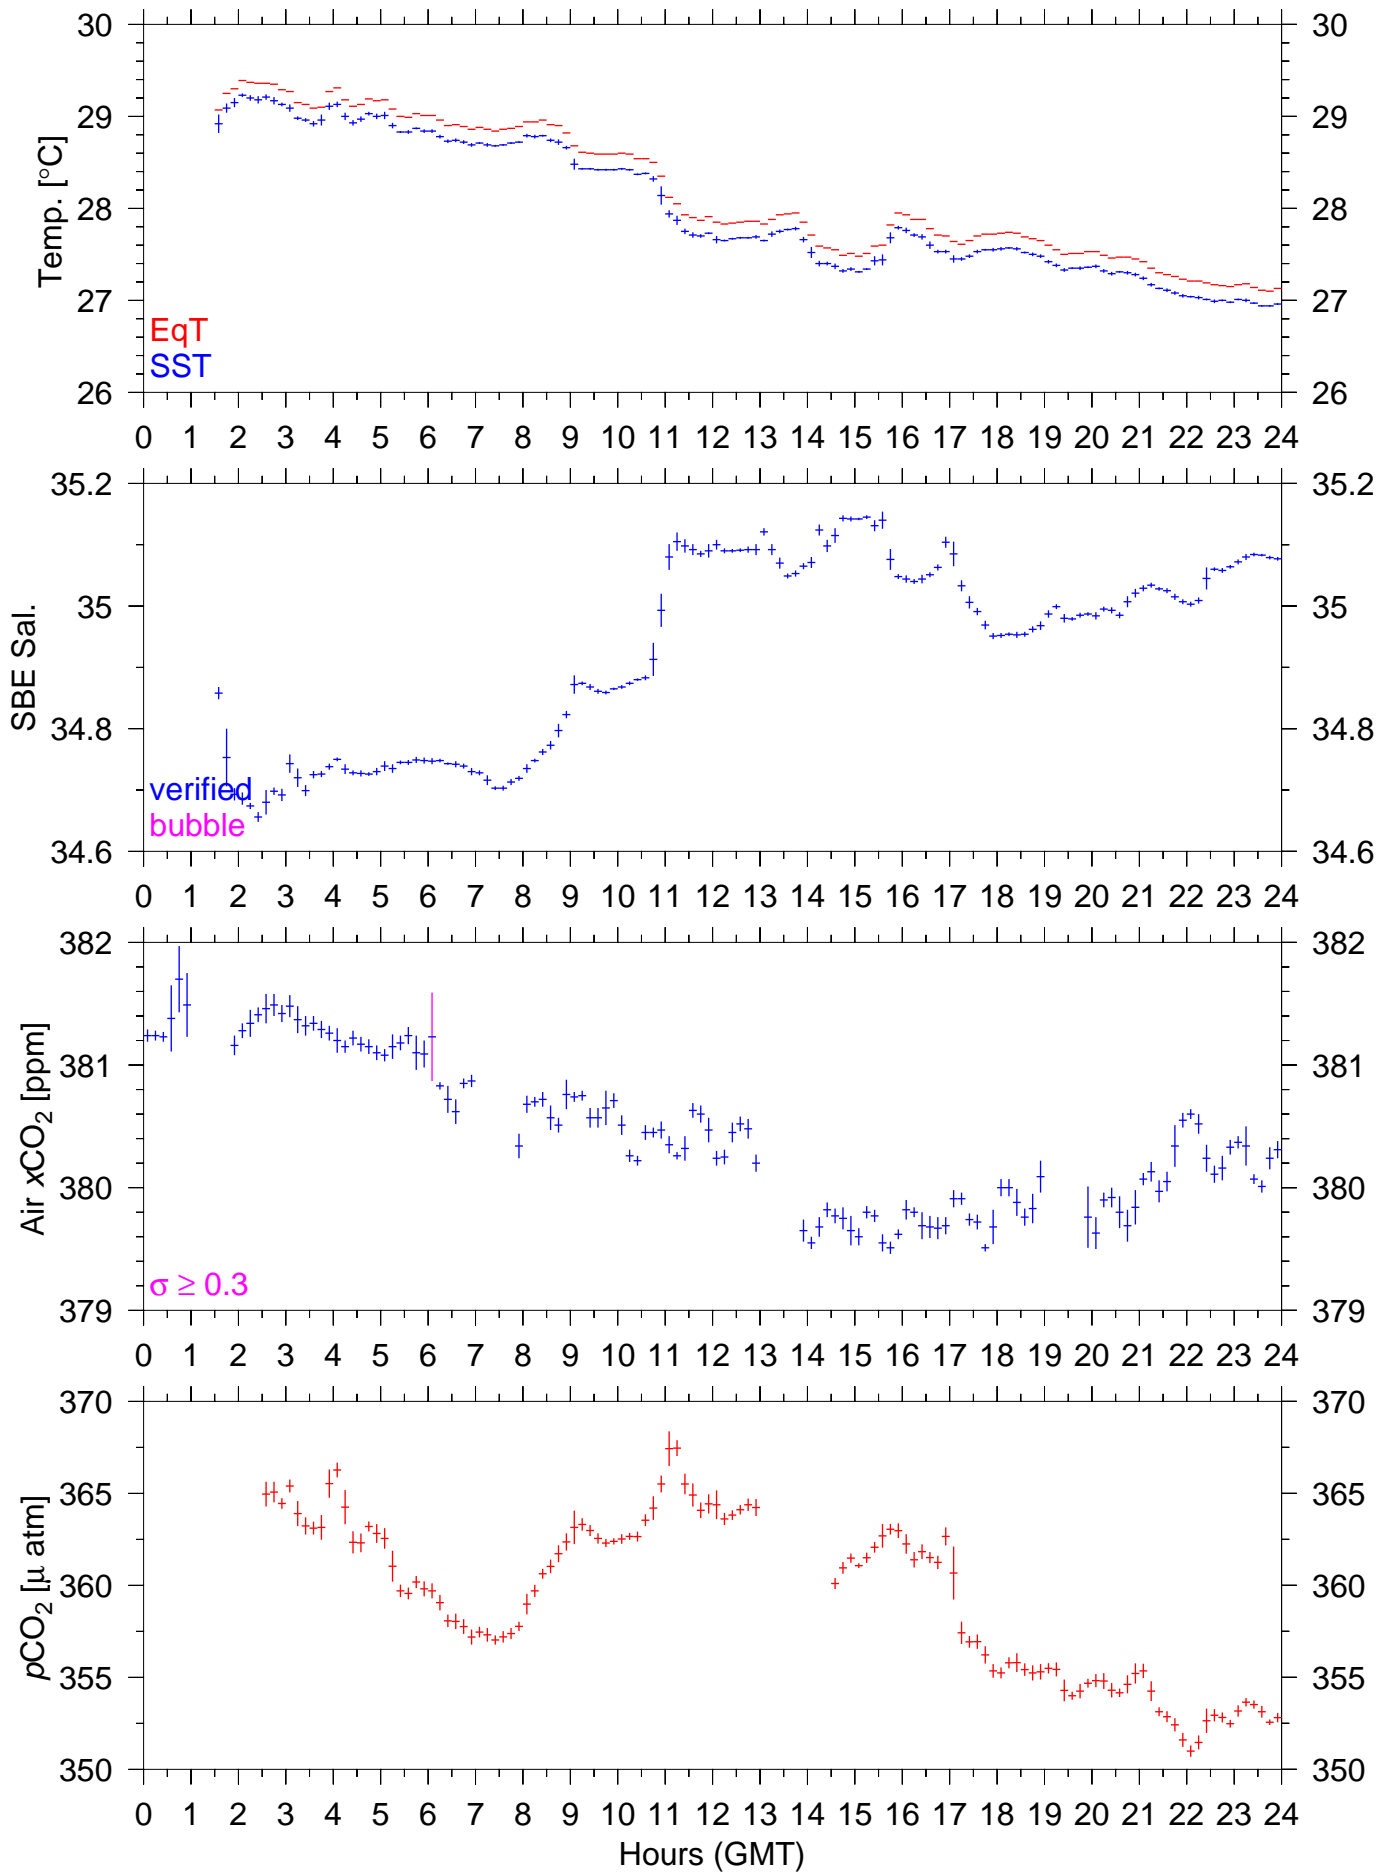

TF5-11S : December 29, 2006 : 10min. mean

TF5-11S : December 30, 2006 : 10min. mean

TF5-11S : December 31, 2006 : 10min. mean

TF5-11S : January 01, 2007 : 10min. mean

TF5-11S : January 02, 2007 : 10min. mean

TF5-11S : January 03, 2007 : 10min. mean

TF5-11S : January 04, 2007 : 10min. mean

TF5-11S : January 05, 2007 : 10min. mean

TF5-11S : January 07, 2007 : 10min. mean