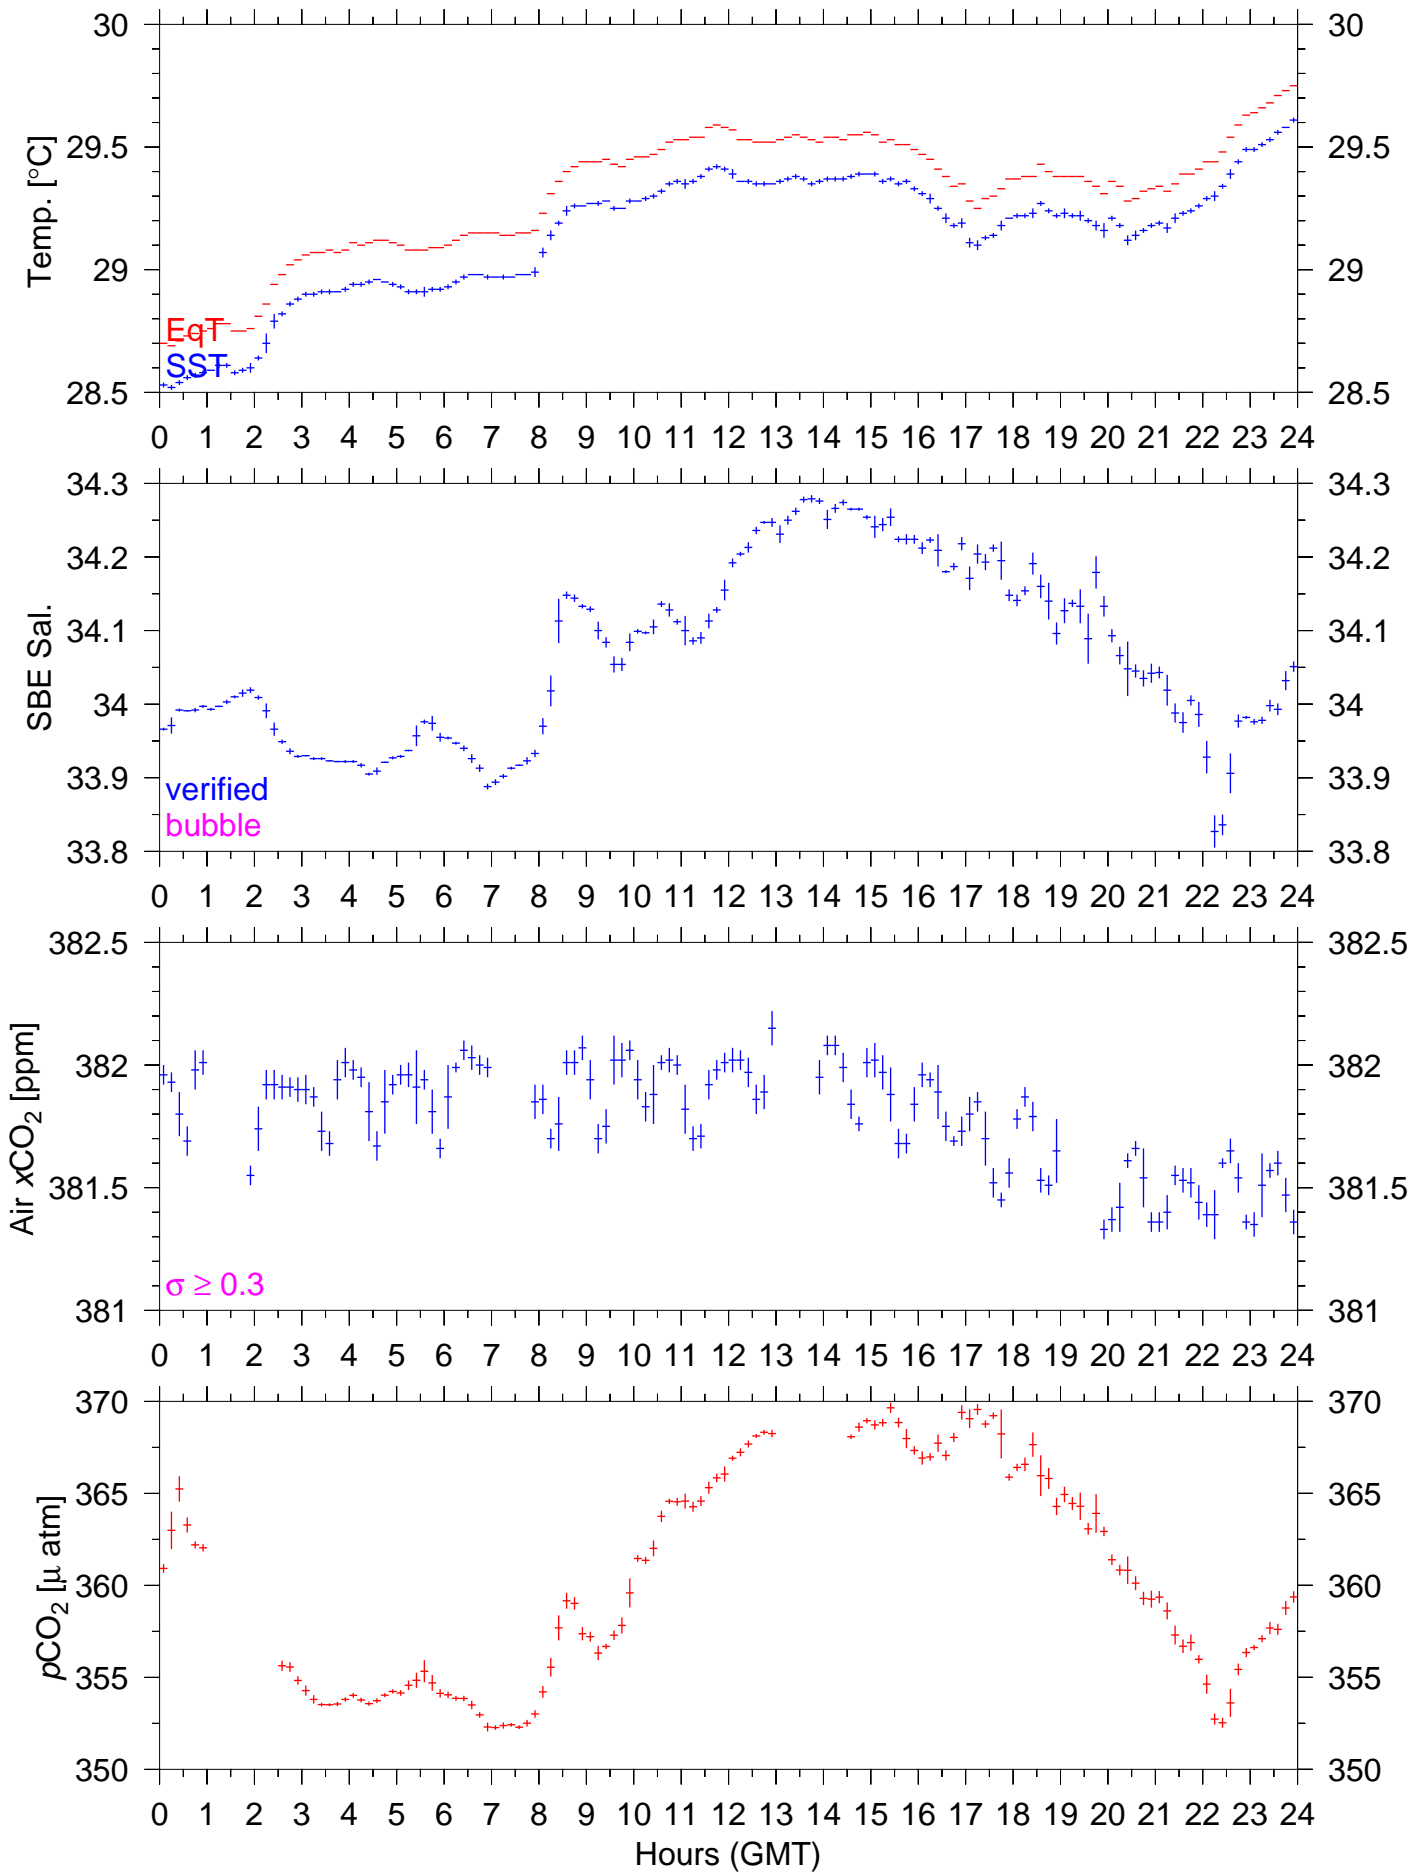

TF5-11S : December 29, 2006 : 10min. mean

TF5-11S : December 30, 2006 : 10min. mean

TF5-11S : December 31, 2006 : 10min. mean

TF5-11S : January 01, 2007 : 10min. mean

TF5-11S : January 02, 2007 : 10min. mean

TF5-11S : January 03, 2007 : 10min. mean

TF5-11S : January 04, 2007 : 10min. mean

TF5-11S : January 05, 2007 : 10min. mean

TF5-11S : January 07, 2007 : 10min. mean