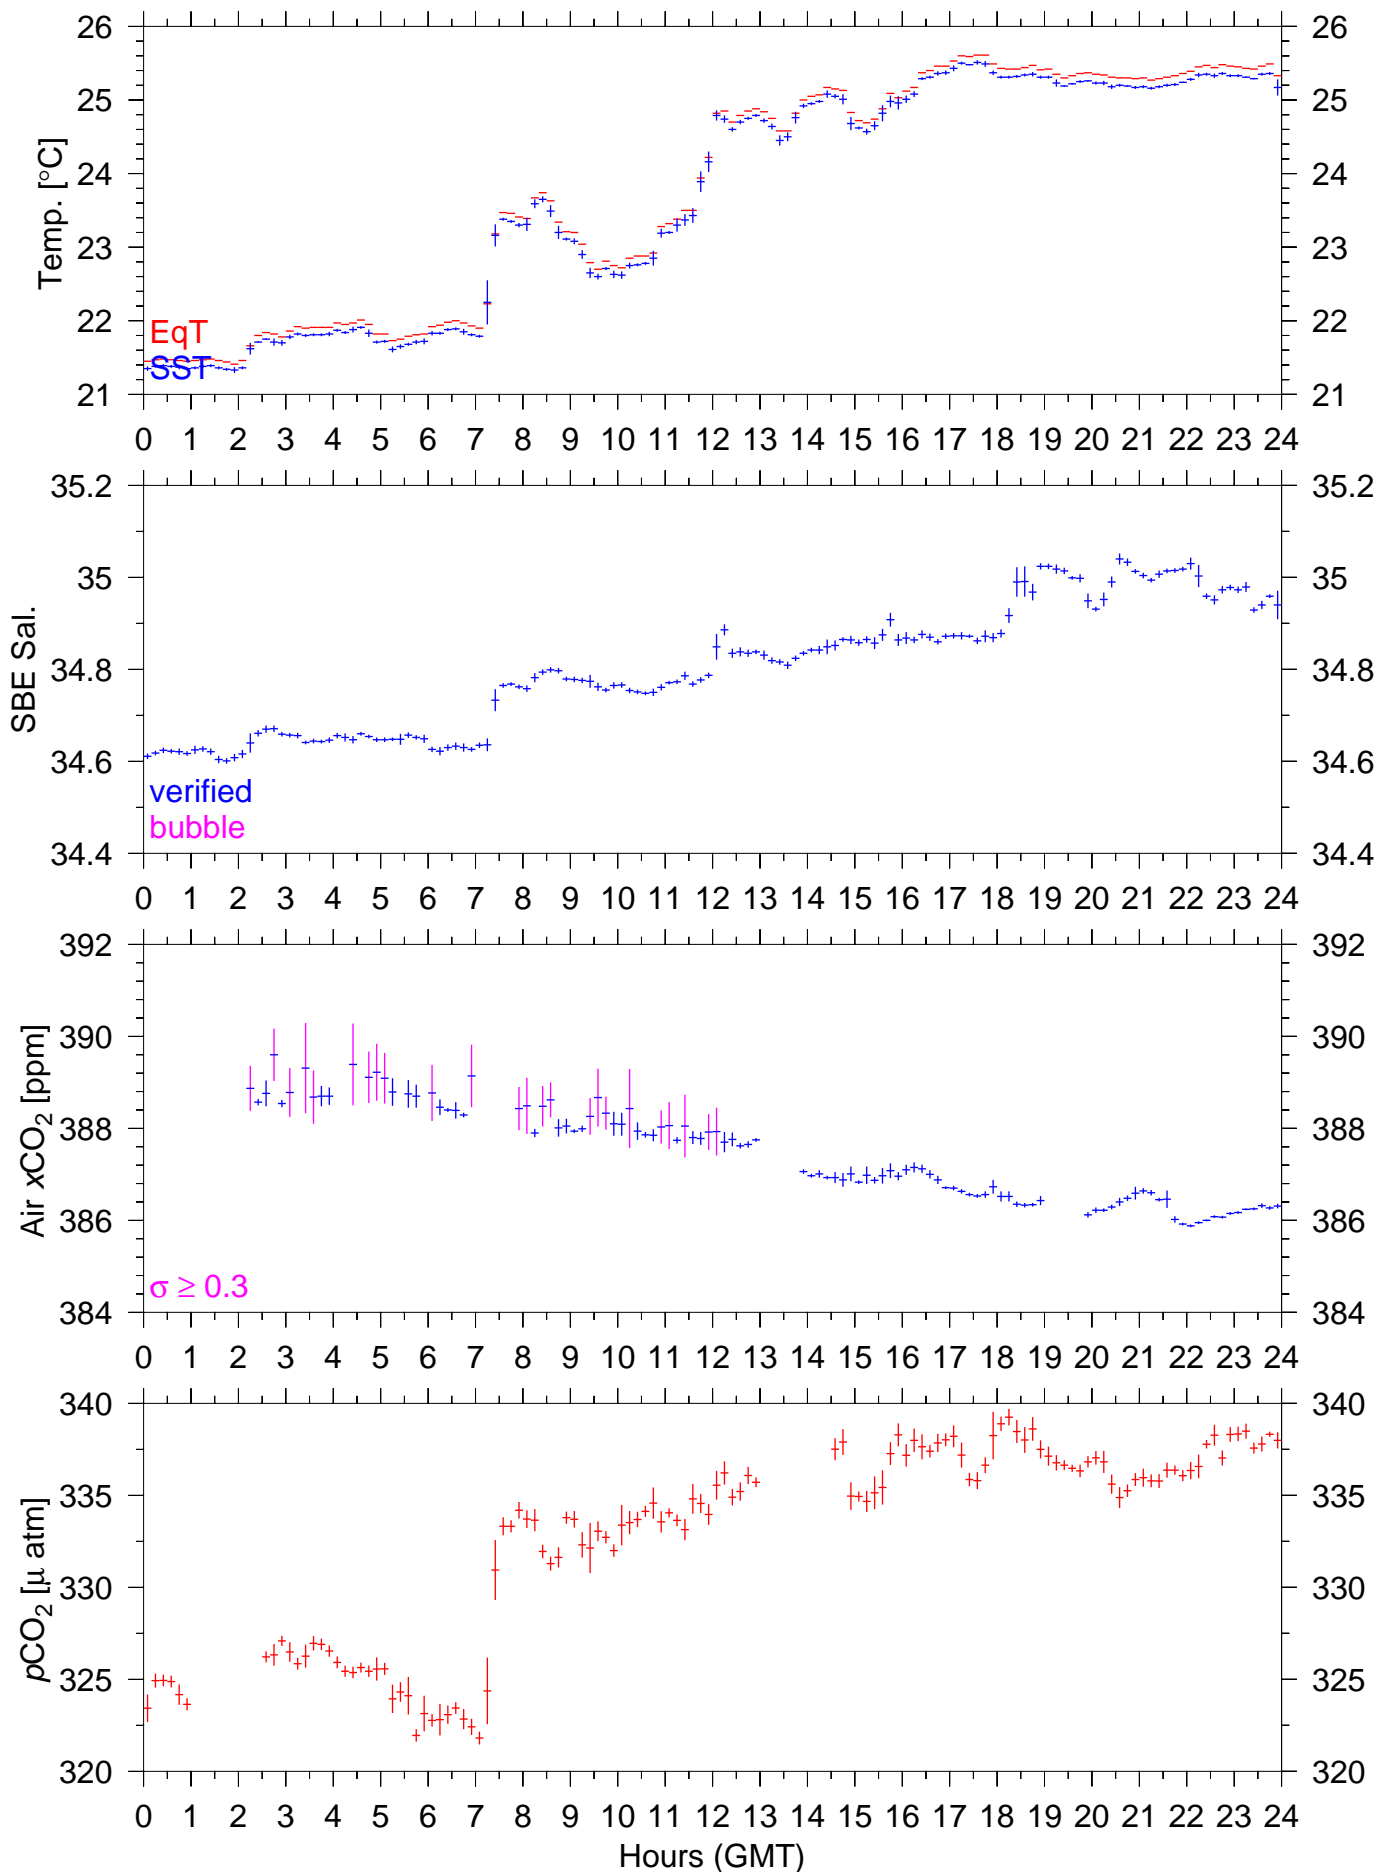

TF5-11S : December 29, 2006 : 10min. mean

TF5-11S : December 30, 2006 : 10min. mean

TF5-11S : December 31, 2006 : 10min. mean

TF5-11S : January 01, 2007 : 10min. mean

TF5-11S : January 02, 2007 : 10min. mean

TF5-11S : January 03, 2007 : 10min. mean

TF5-11S : January 04, 2007 : 10min. mean

TF5-11S : January 05, 2007 : 10min. mean

TF5-11S : January 07, 2007 : 10min. mean