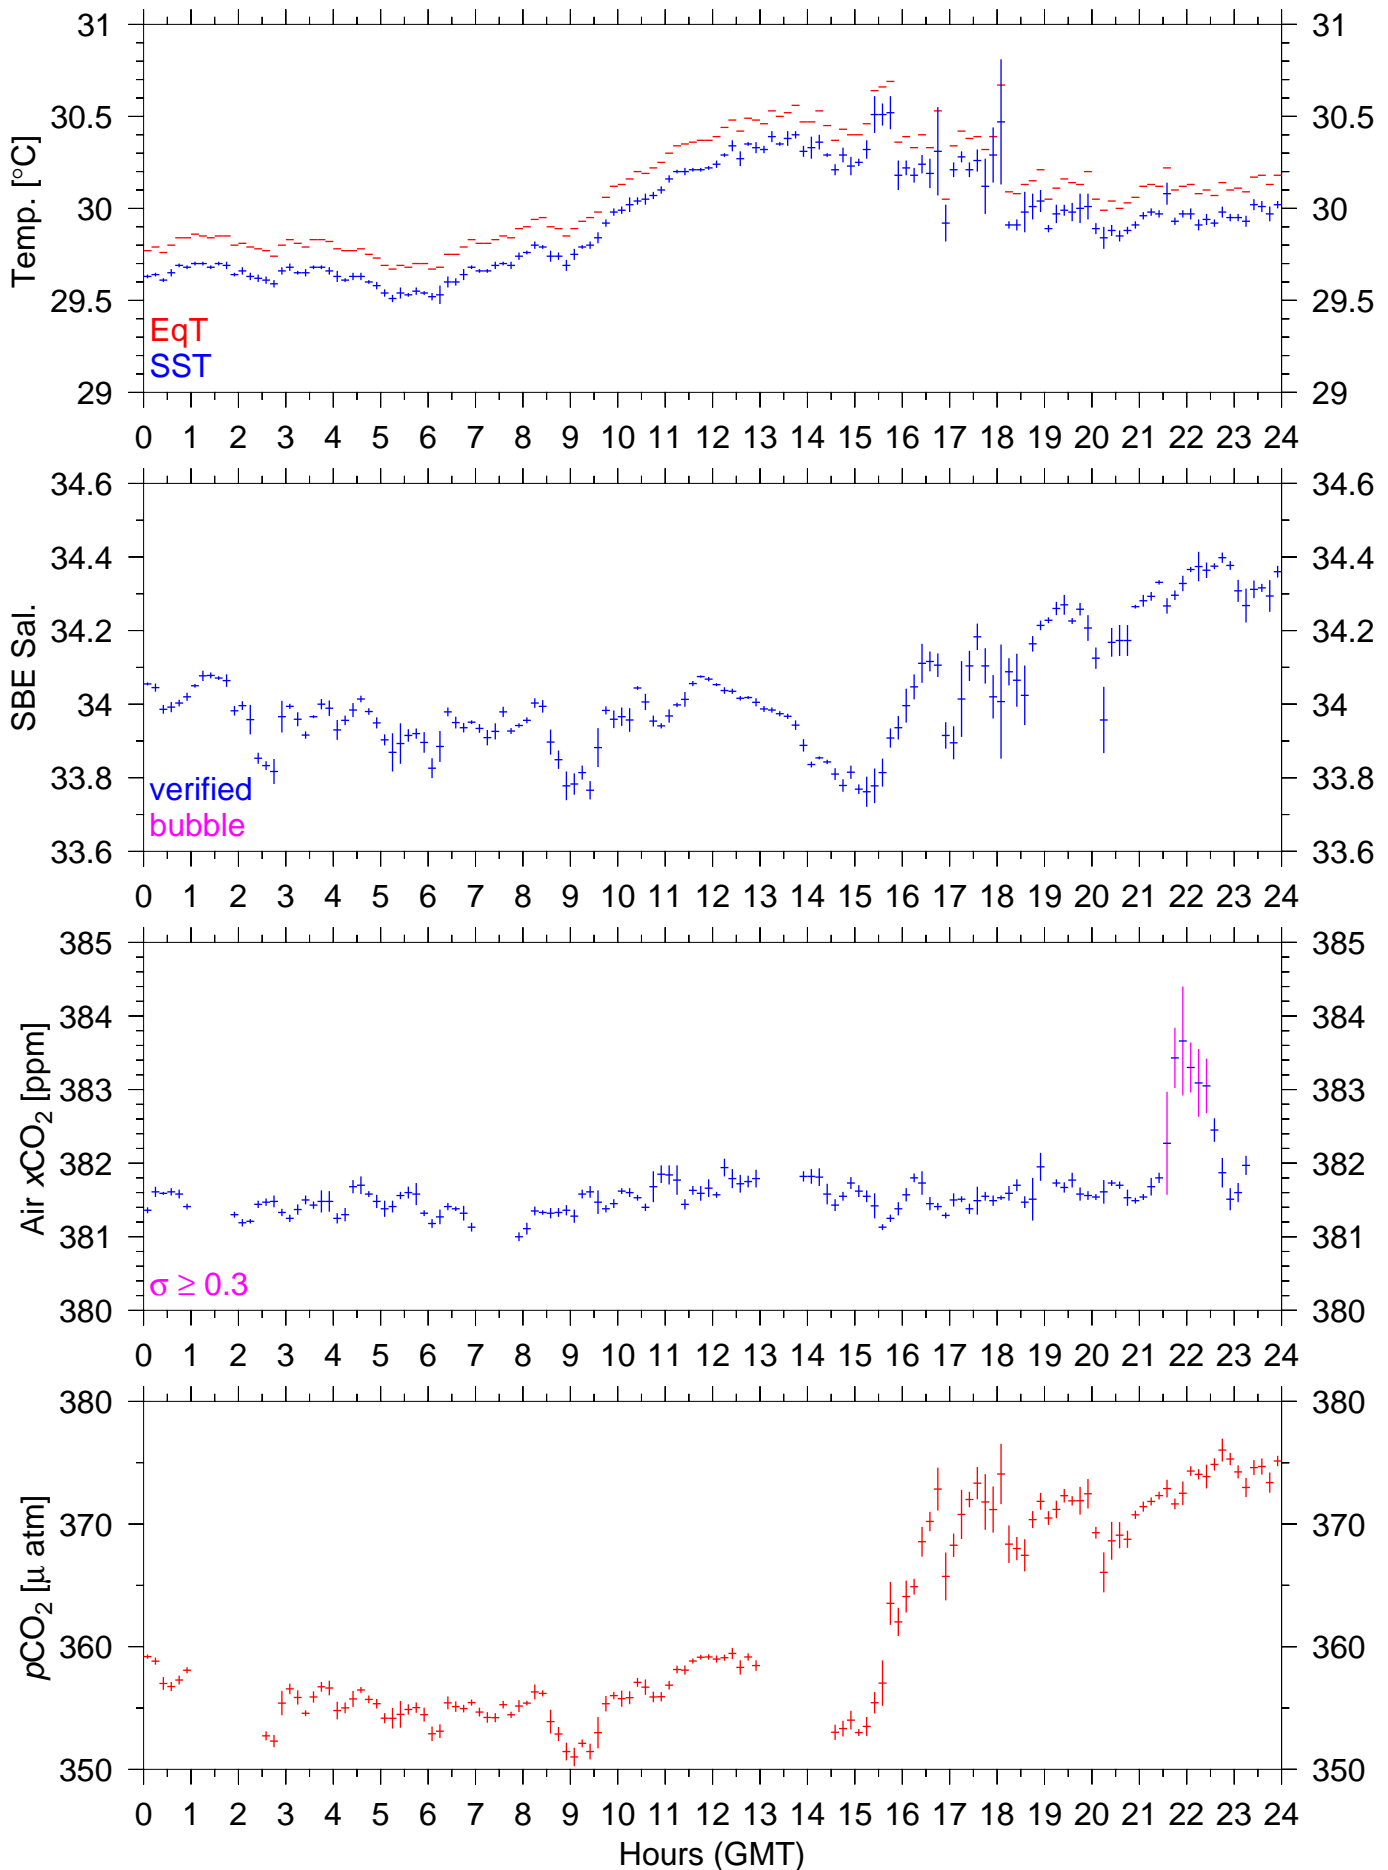

TF5-11S : December 29, 2006 : 10min. mean

TF5-11S : December 30, 2006 : 10min. mean

TF5-11S : December 31, 2006 : 10min. mean

TF5-11S : January 01, 2007 : 10min. mean

TF5-11S : January 02, 2007 : 10min. mean

TF5-11S : January 03, 2007 : 10min. mean

TF5-11S : January 04, 2007 : 10min. mean

TF5-11S : January 05, 2007 : 10min. mean

TF5-11S : January 07, 2007 : 10min. mean