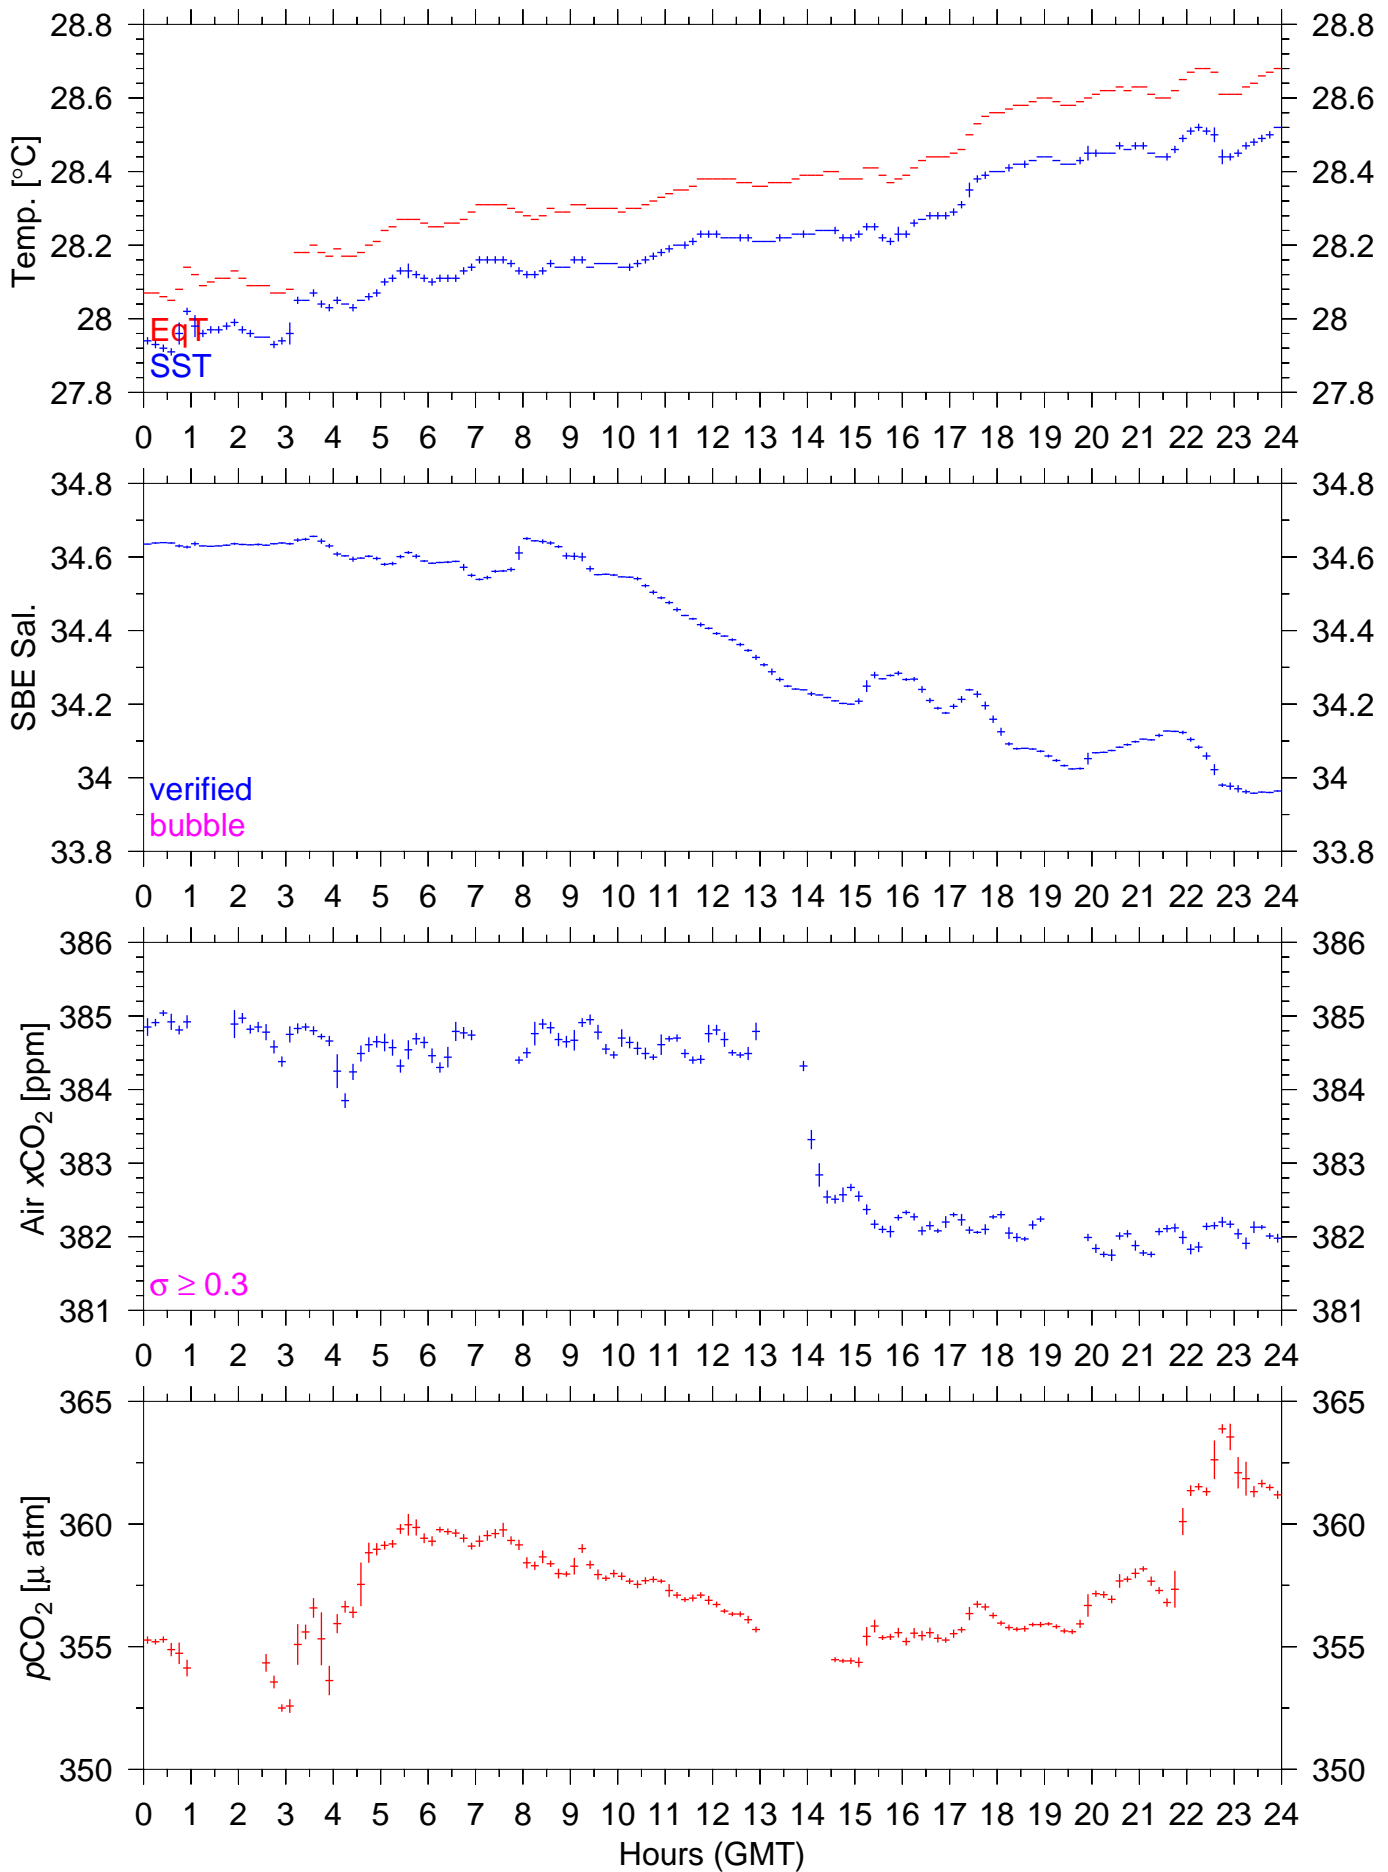

TF5-11S : December 29, 2006 : 10min. mean

TF5-11S : December 30, 2006 : 10min. mean

TF5-11S : December 31, 2006 : 10min. mean

TF5-11S : January 01, 2007 : 10min. mean

TF5-11S : January 02, 2007 : 10min. mean

TF5-11S : January 03, 2007 : 10min. mean

TF5-11S : January 04, 2007 : 10min. mean

TF5-11S : January 05, 2007 : 10min. mean

TF5-11S : January 07, 2007 : 10min. mean