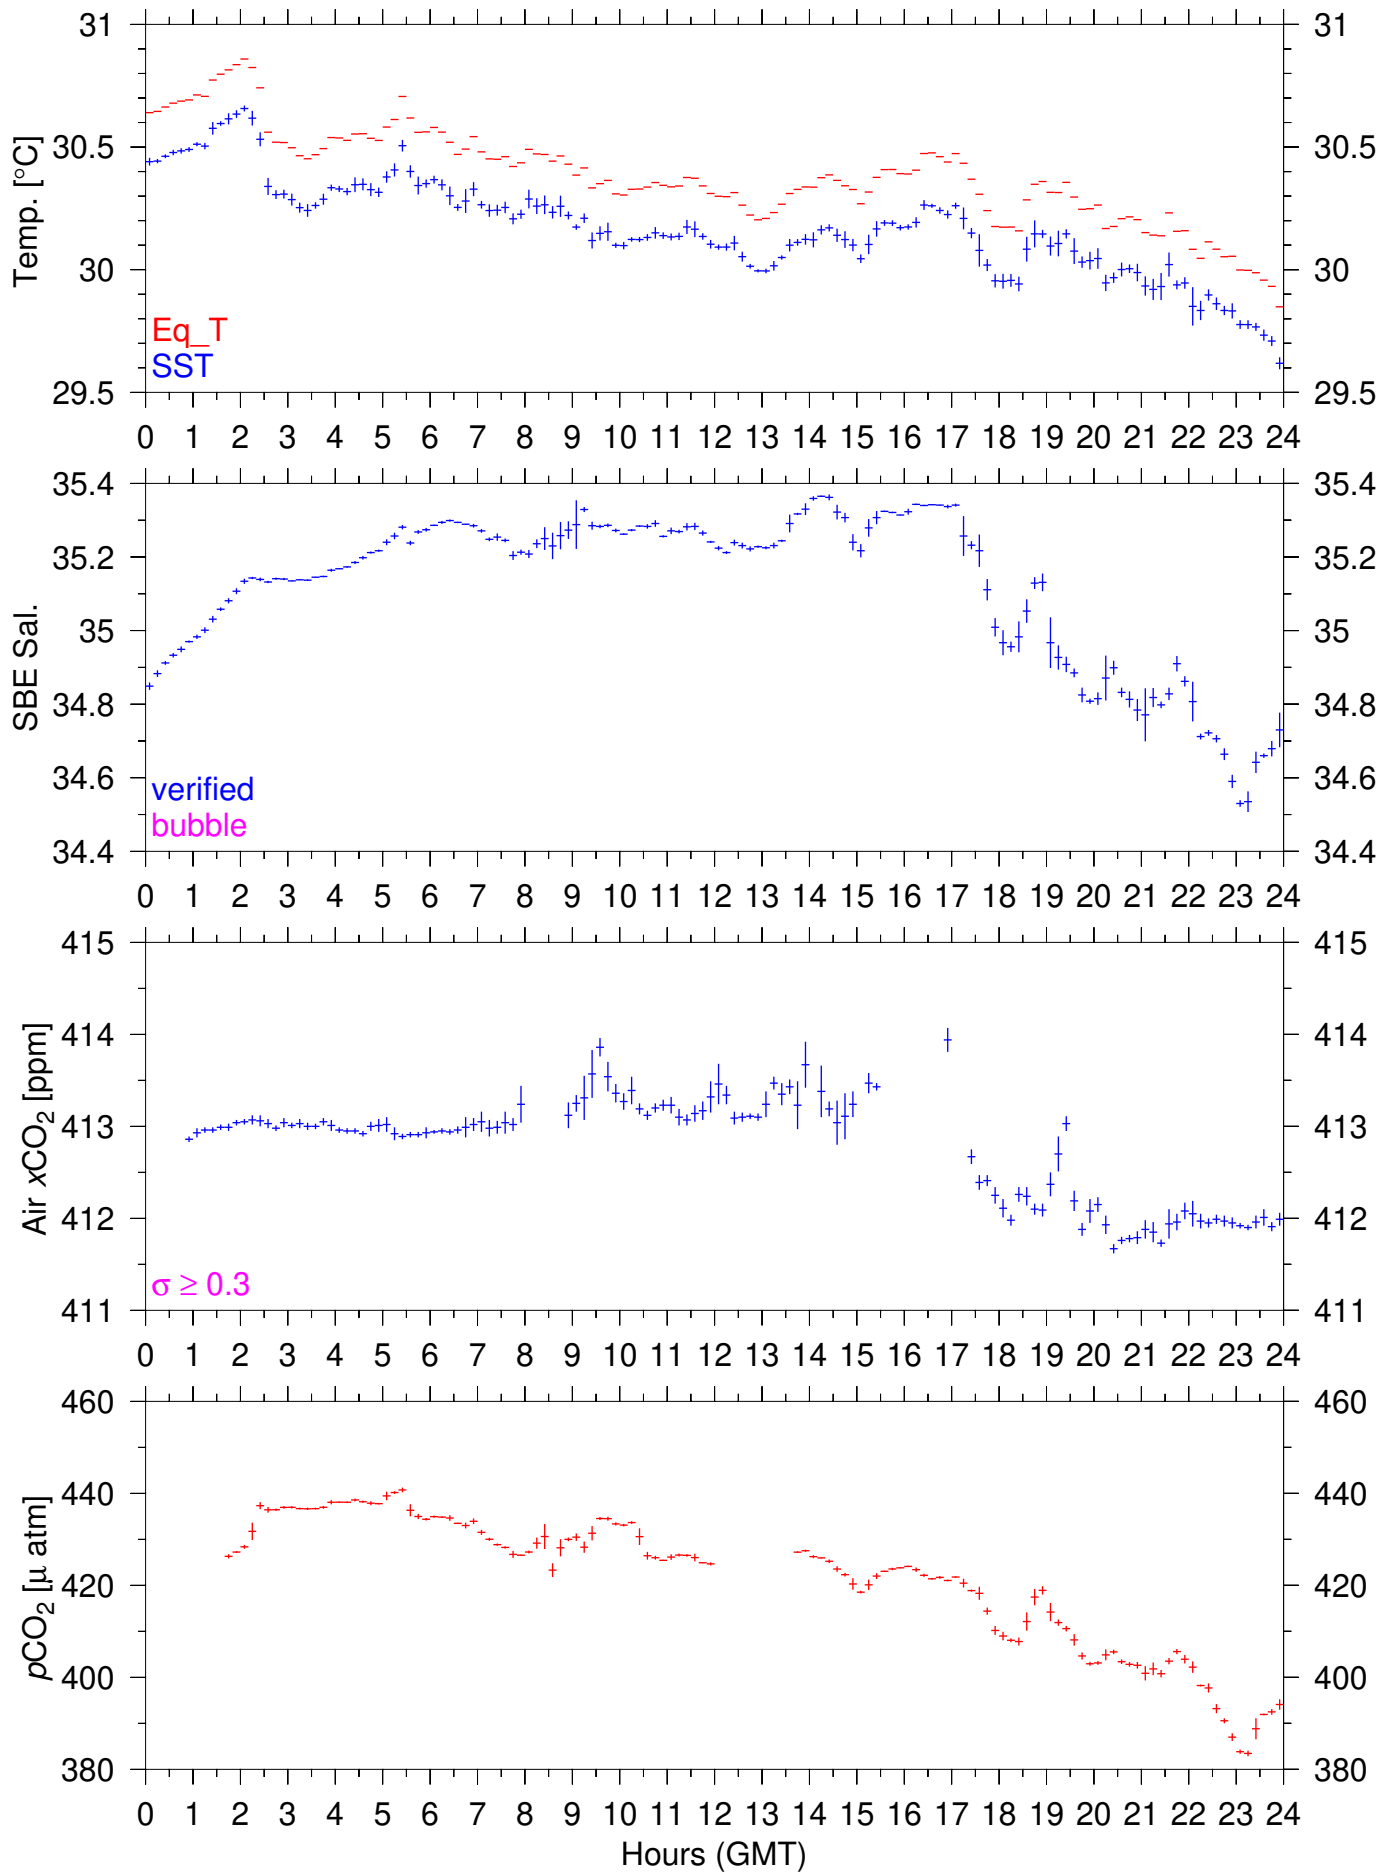

TF5-126S : August 08, 2020 : 10min. mean

TF5-126S : August 09, 2020 : 10min. mean

TF5-126S : August 10, 2020 : 10min. mean

TF5-126S : August 11, 2020 : 10min. mean

TF5-126S : August 12, 2020 : 10min. mean

TF5-126S : August 13, 2020 : 10min. mean

TF5-126S : August 14, 2020 : 10min. mean

TF5-126S : August 15, 2020 : 10min. mean

TF5-126S : August 16, 2020 : 10min. mean