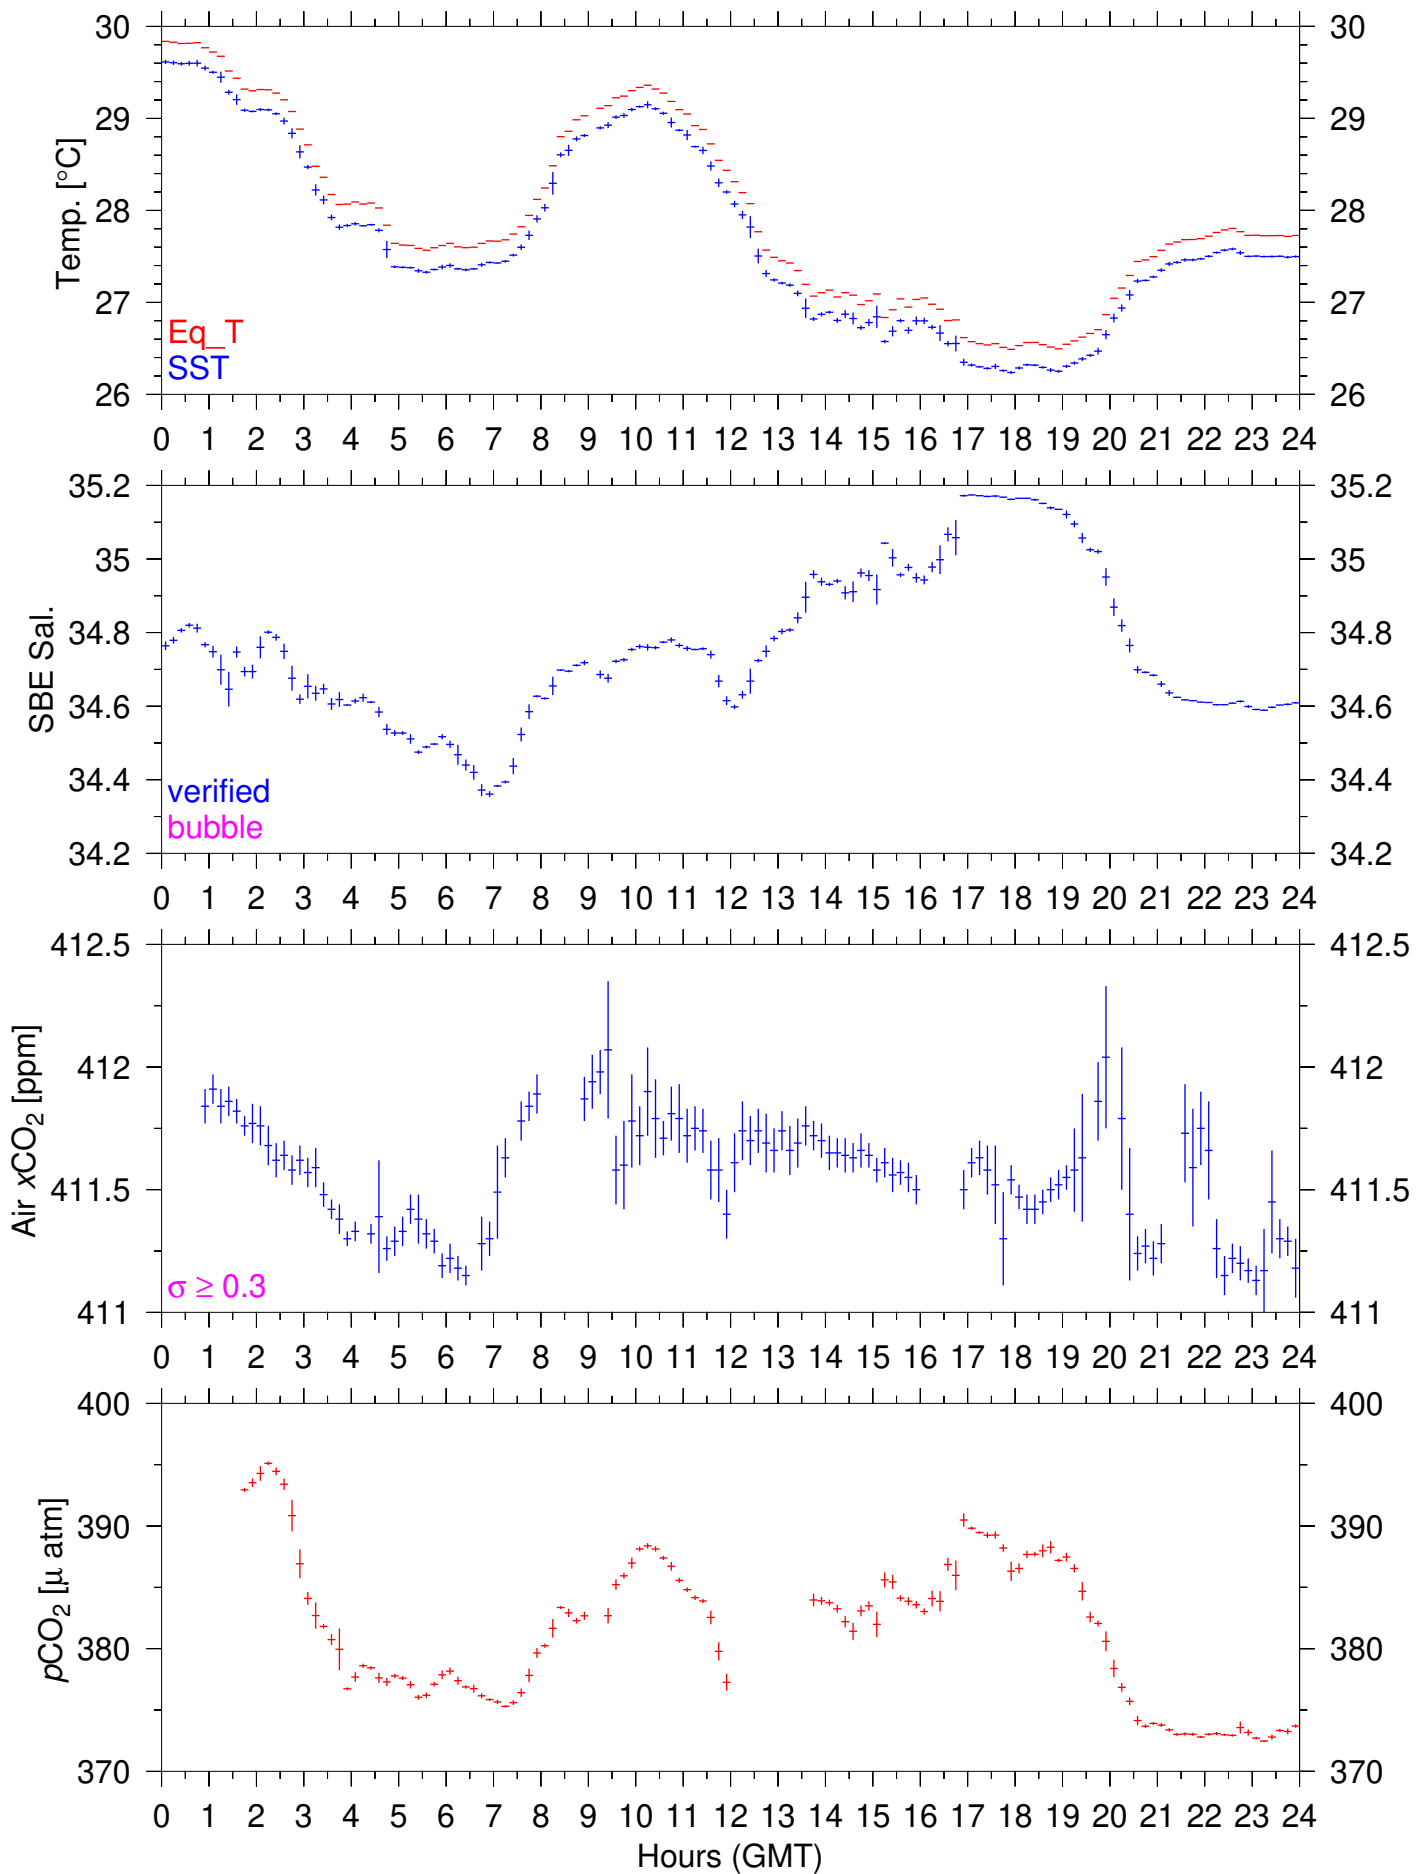

TF5-126S : August 08, 2020 : 10min. mean

TF5-126S : August 09, 2020 : 10min. mean

TF5-126S : August 10, 2020 : 10min. mean

TF5-126S : August 11, 2020 : 10min. mean

TF5-126S : August 12, 2020 : 10min. mean

TF5-126S : August 13, 2020 : 10min. mean

TF5-126S : August 14, 2020 : 10min. mean

TF5-126S : August 15, 2020 : 10min. mean

TF5-126S : August 16, 2020 : 10min. mean