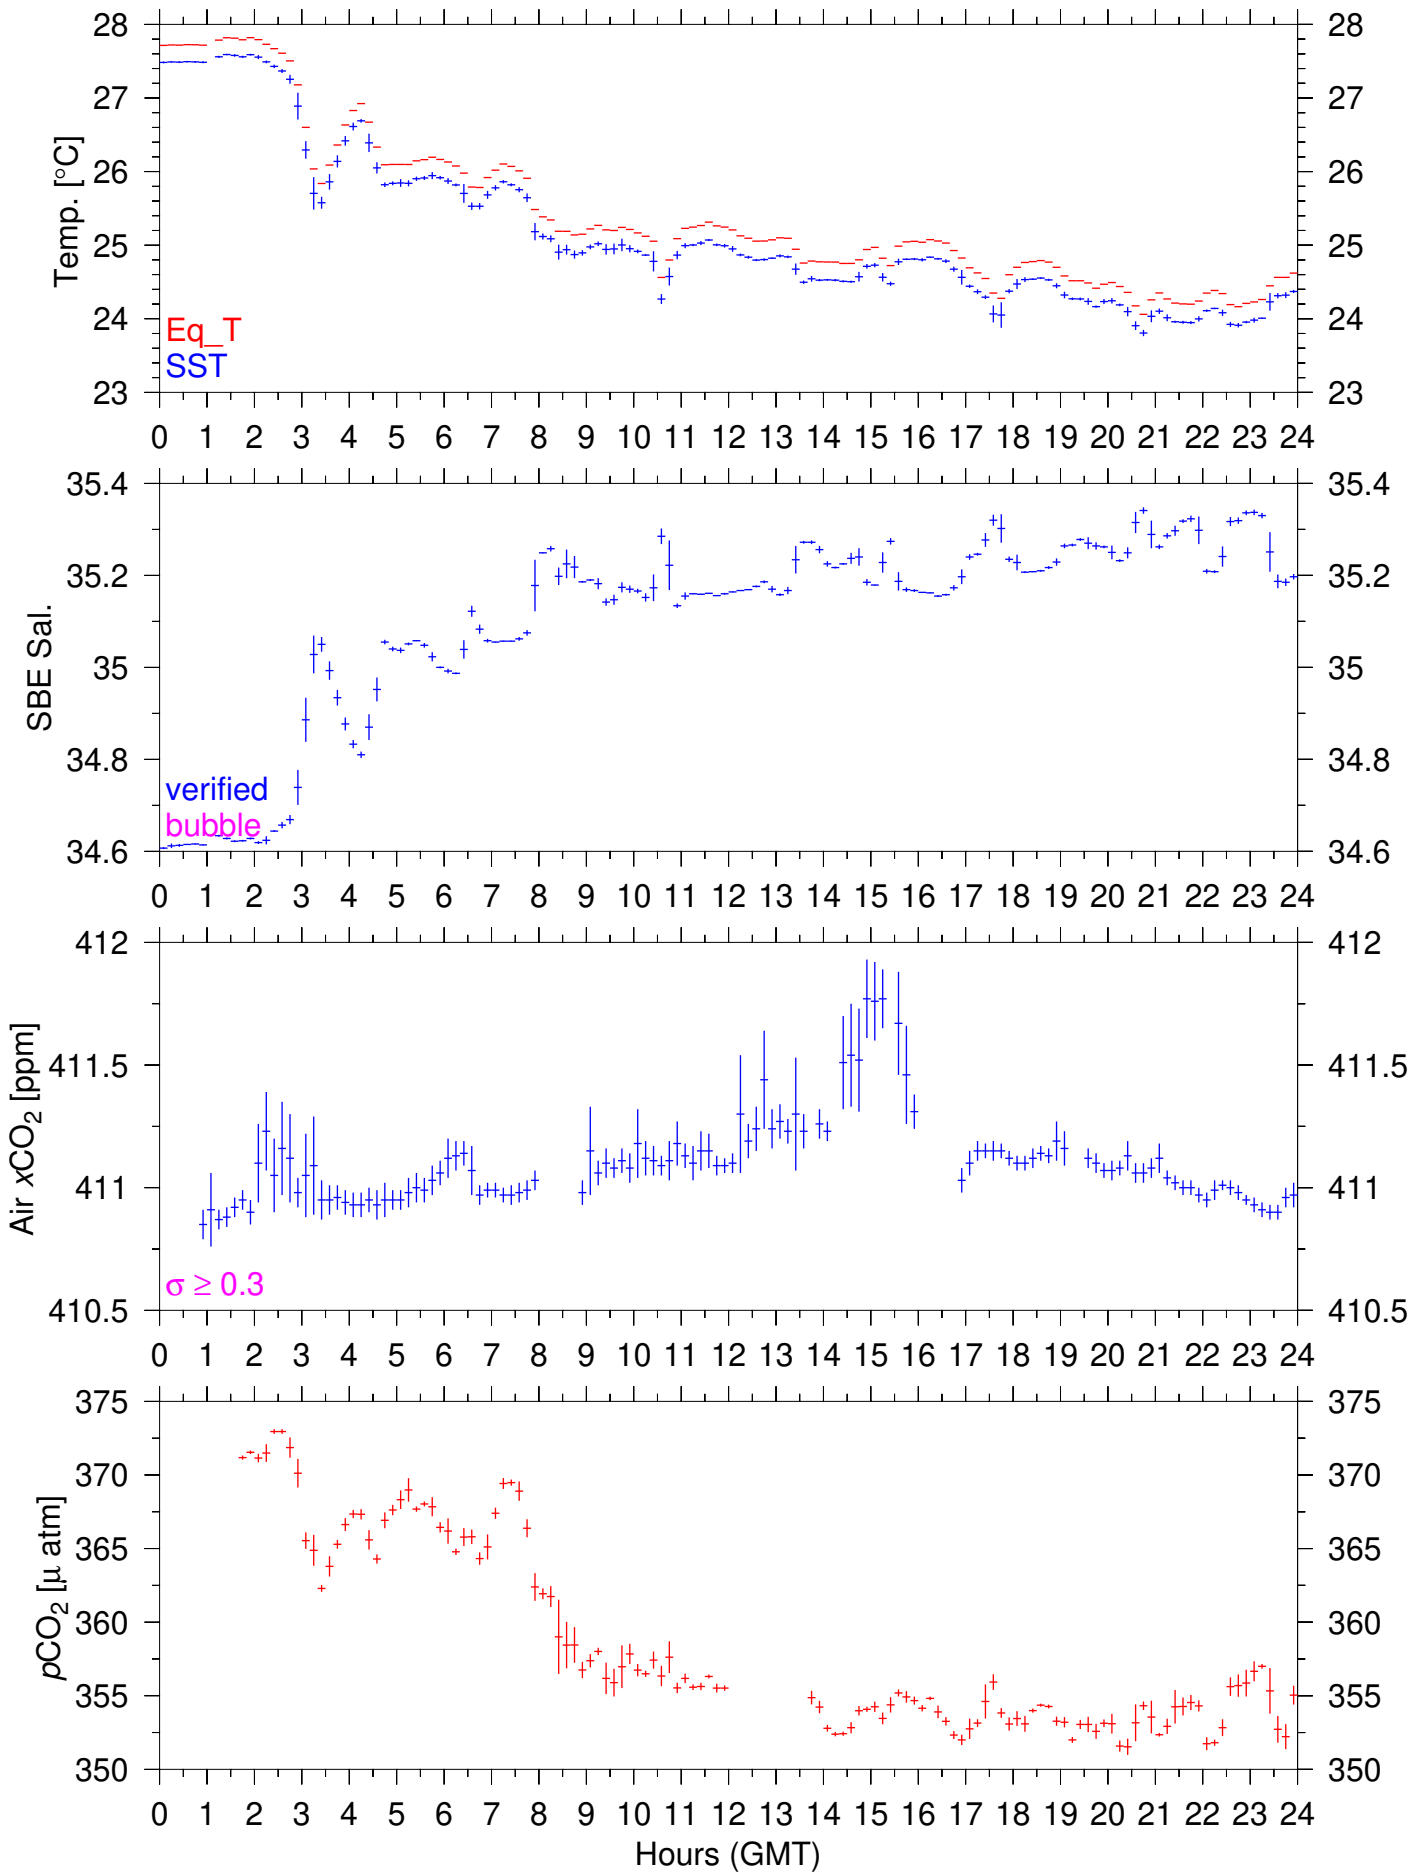

TF5-126S : August 08, 2020 : 10min. mean

TF5-126S : August 09, 2020 : 10min. mean

TF5-126S : August 10, 2020 : 10min. mean

TF5-126S : August 11, 2020 : 10min. mean

TF5-126S : August 12, 2020 : 10min. mean

TF5-126S : August 13, 2020 : 10min. mean

TF5-126S : August 14, 2020 : 10min. mean

TF5-126S : August 15, 2020 : 10min. mean

TF5-126S : August 16, 2020 : 10min. mean