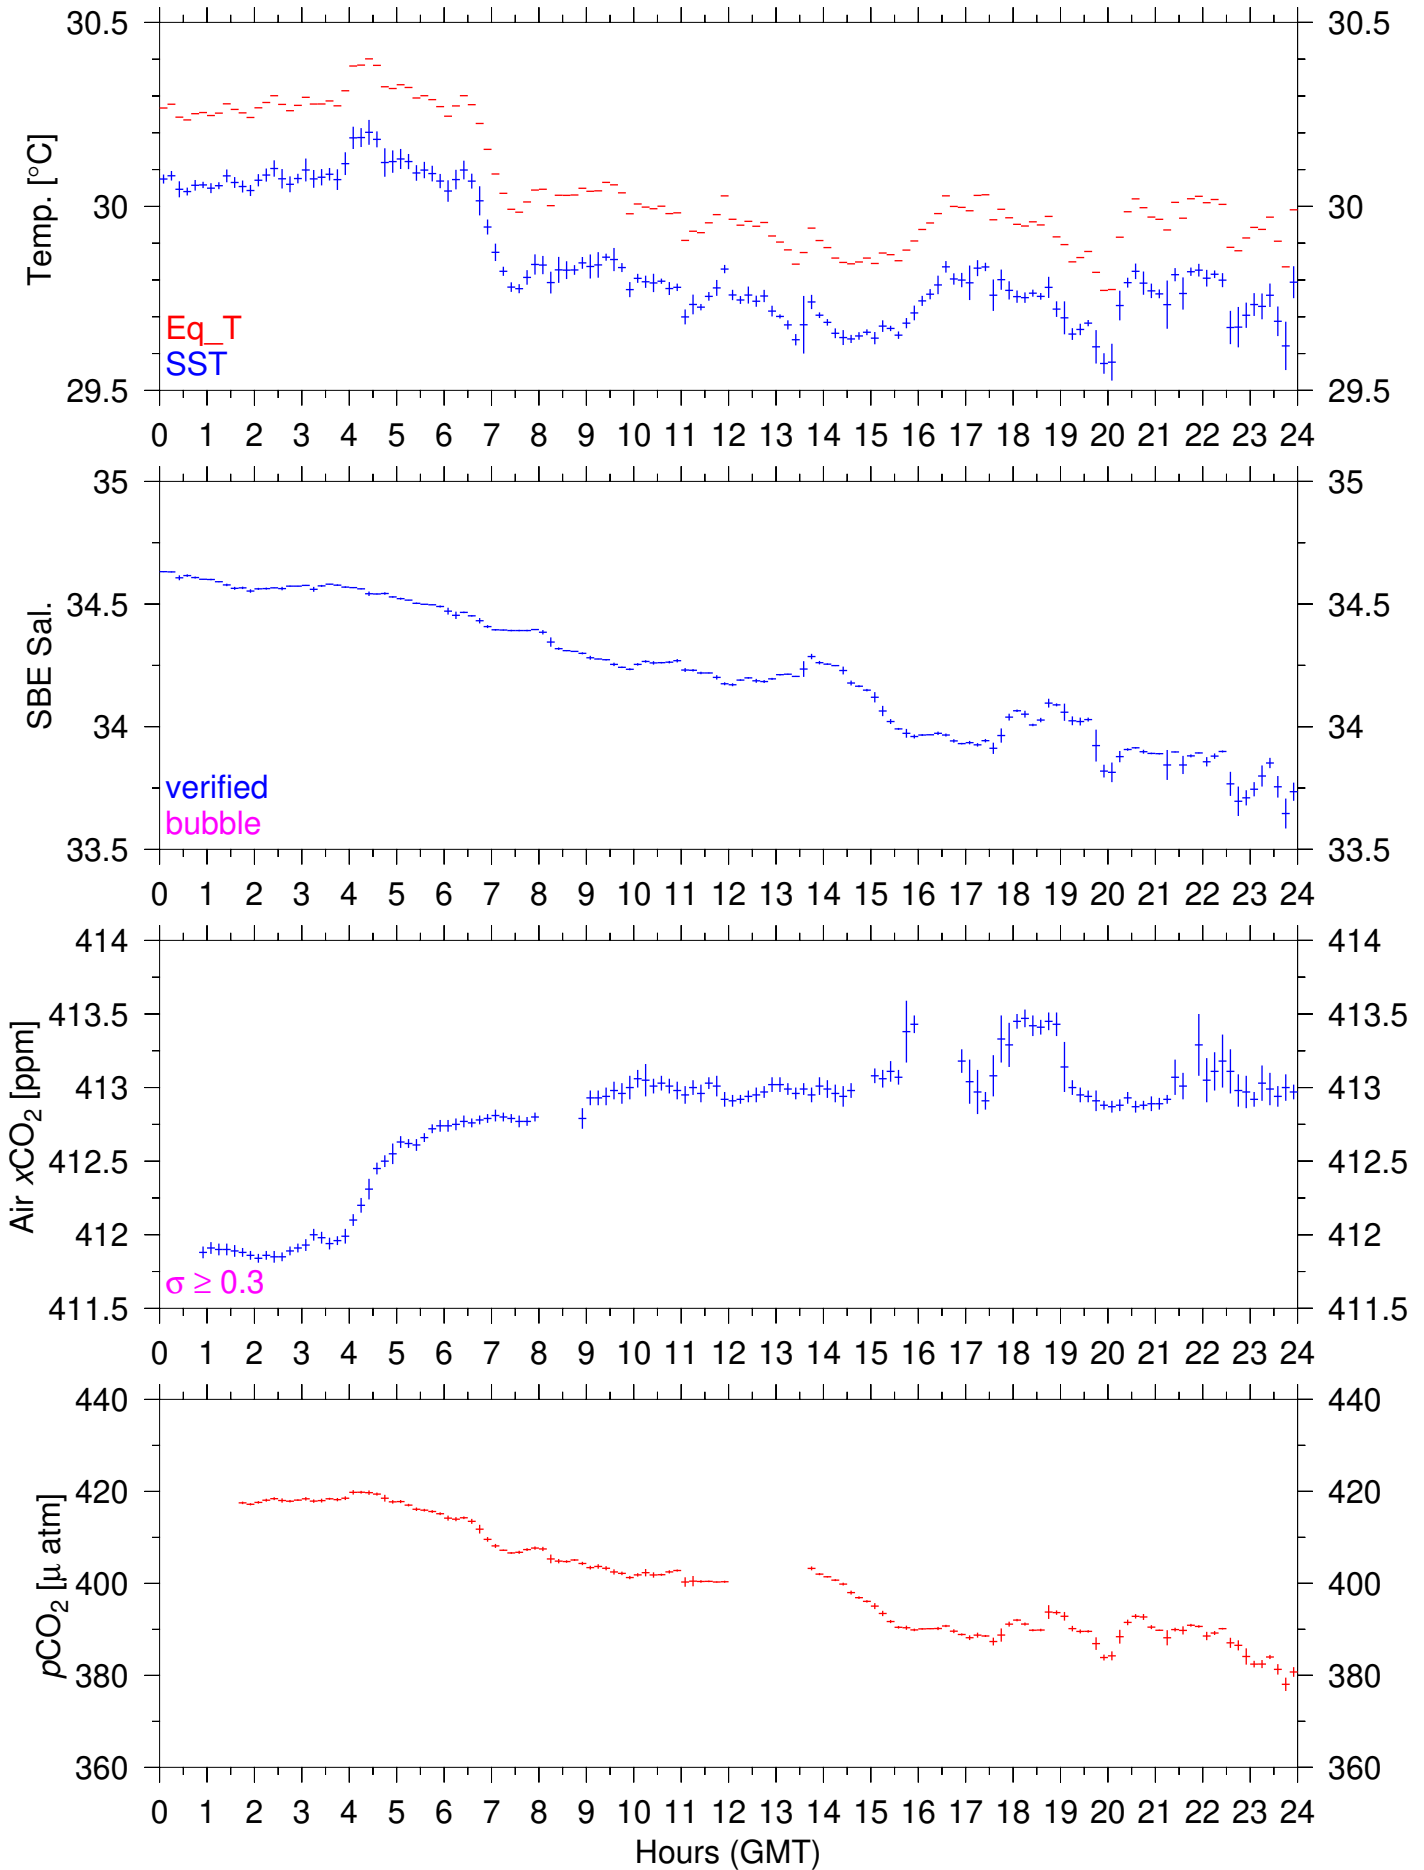

TF5-126S : August 08, 2020 : 10min. mean

TF5-126S : August 09, 2020 : 10min. mean

TF5-126S : August 10, 2020 : 10min. mean

TF5-126S : August 11, 2020 : 10min. mean

TF5-126S : August 12, 2020 : 10min. mean

TF5-126S : August 13, 2020 : 10min. mean

TF5-126S : August 14, 2020 : 10min. mean

TF5-126S : August 15, 2020 : 10min. mean

TF5-126S : August 16, 2020 : 10min. mean