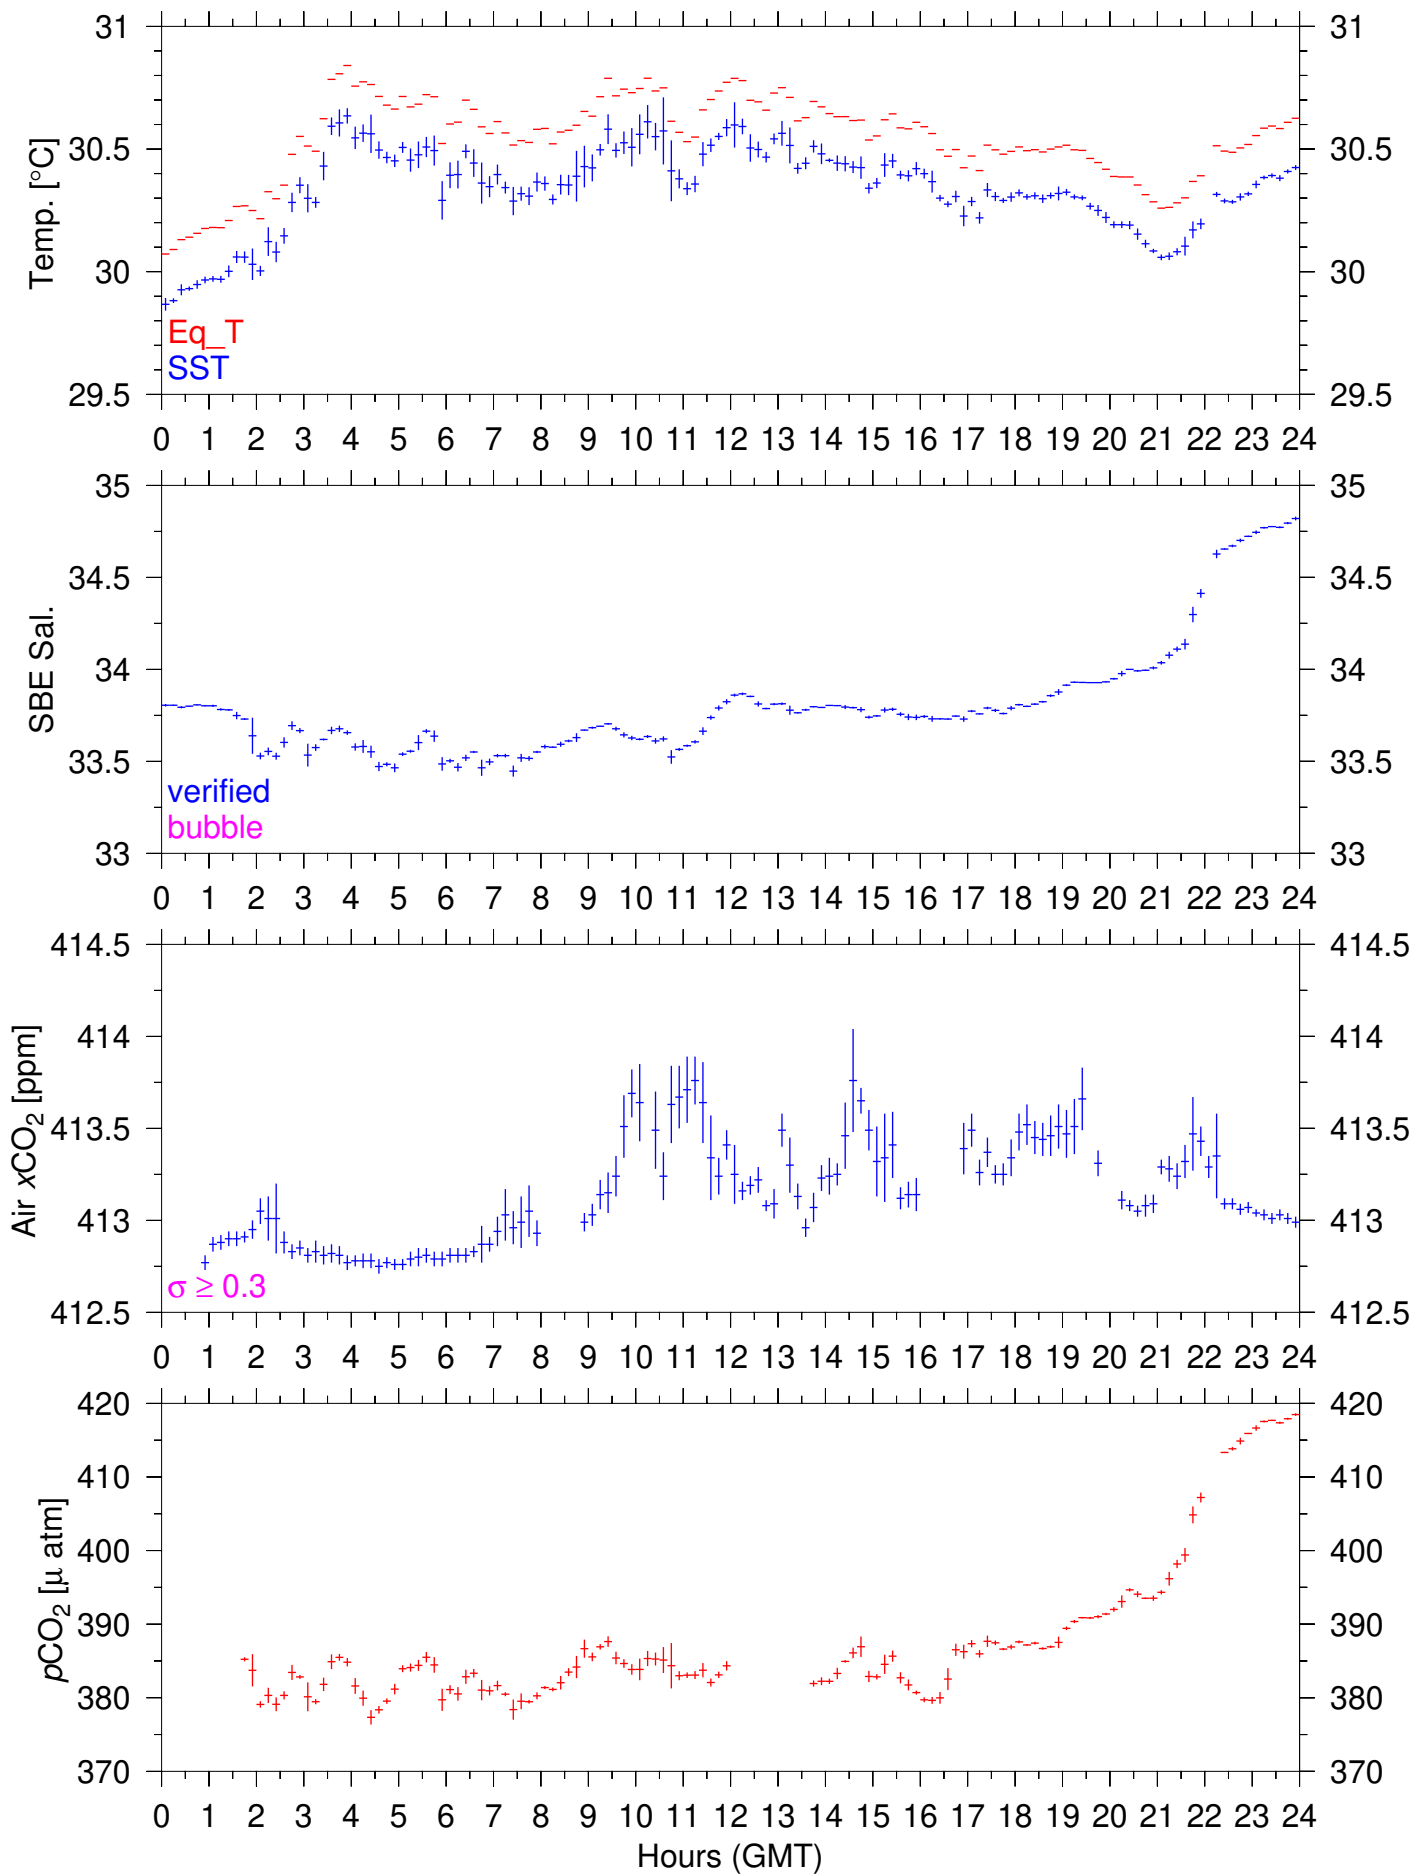

TF5-126S : August 08, 2020 : 10min. mean

TF5-126S : August 09, 2020 : 10min. mean

TF5-126S : August 10, 2020 : 10min. mean

TF5-126S : August 11, 2020 : 10min. mean

TF5-126S : August 12, 2020 : 10min. mean

TF5-126S : August 13, 2020 : 10min. mean

TF5-126S : August 14, 2020 : 10min. mean

TF5-126S : August 15, 2020 : 10min. mean

TF5-126S : August 16, 2020 : 10min. mean