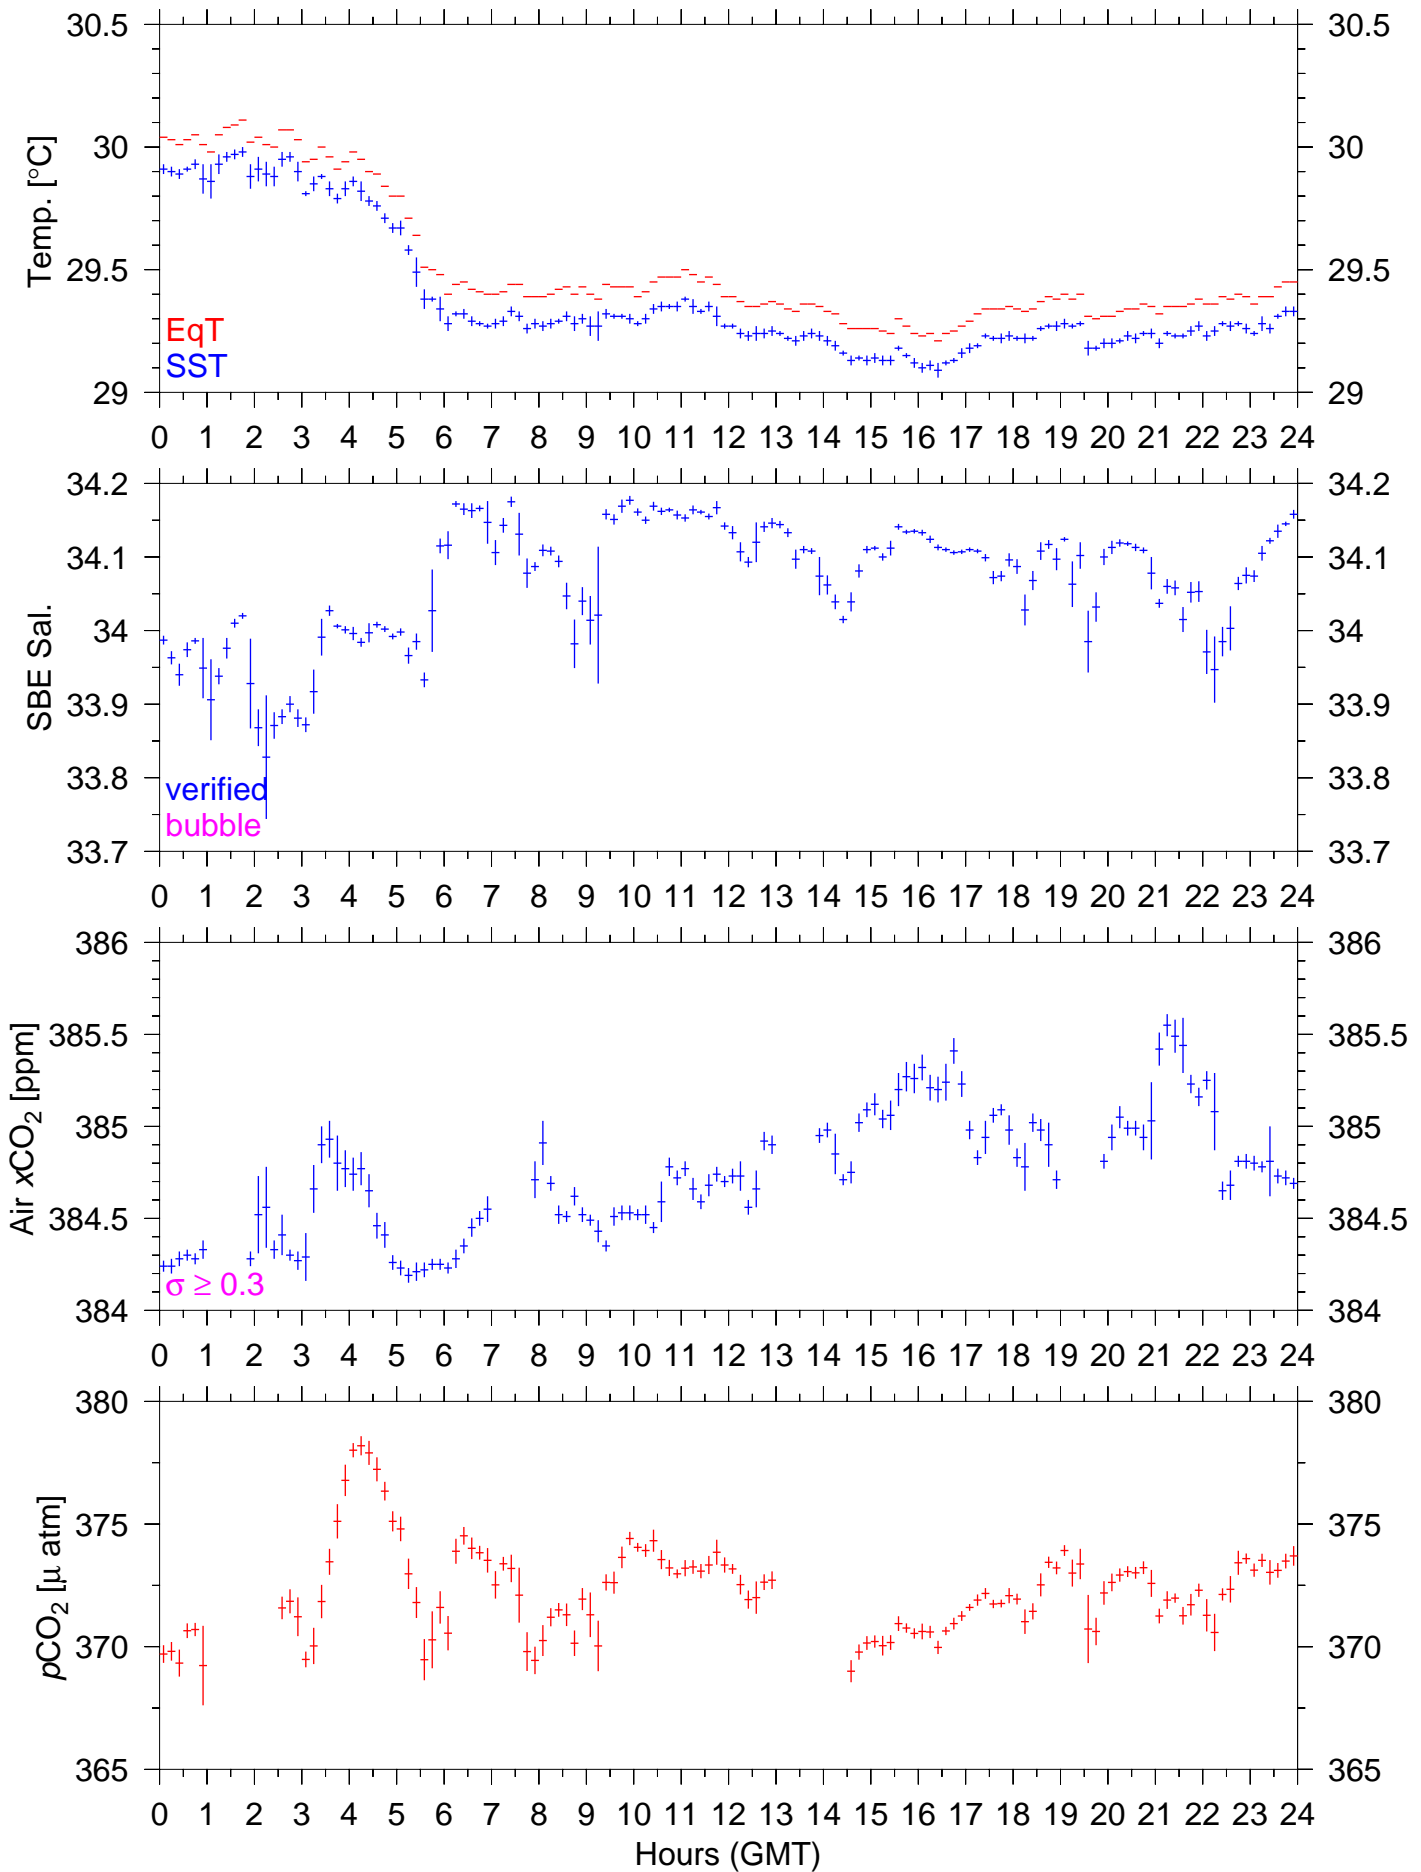

TF5-14N : June 03, 2007 : 10min. mean