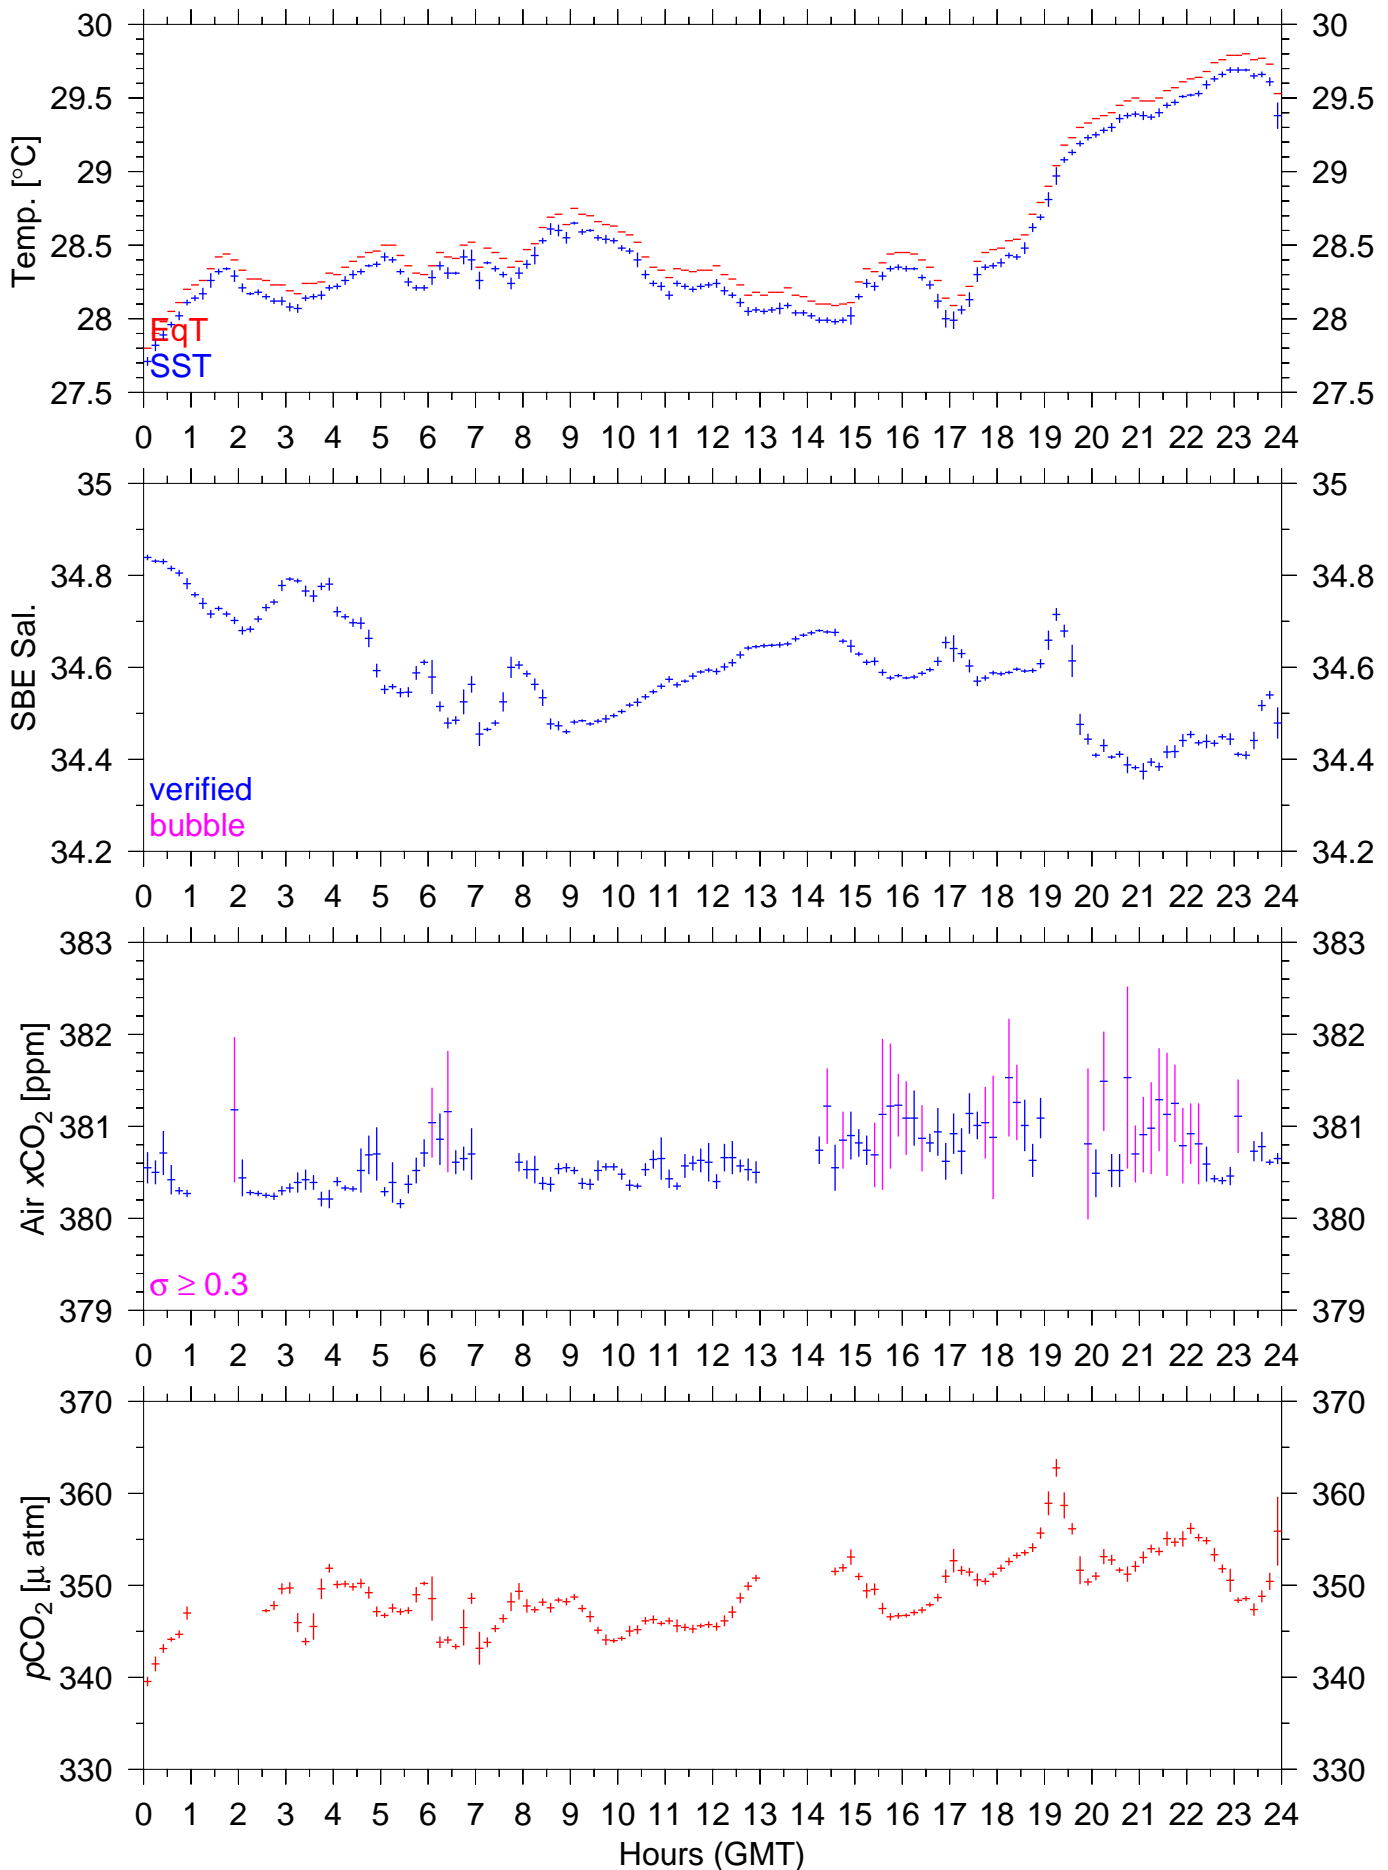

TF5-14N : May 31, 2007 : 10min. mean