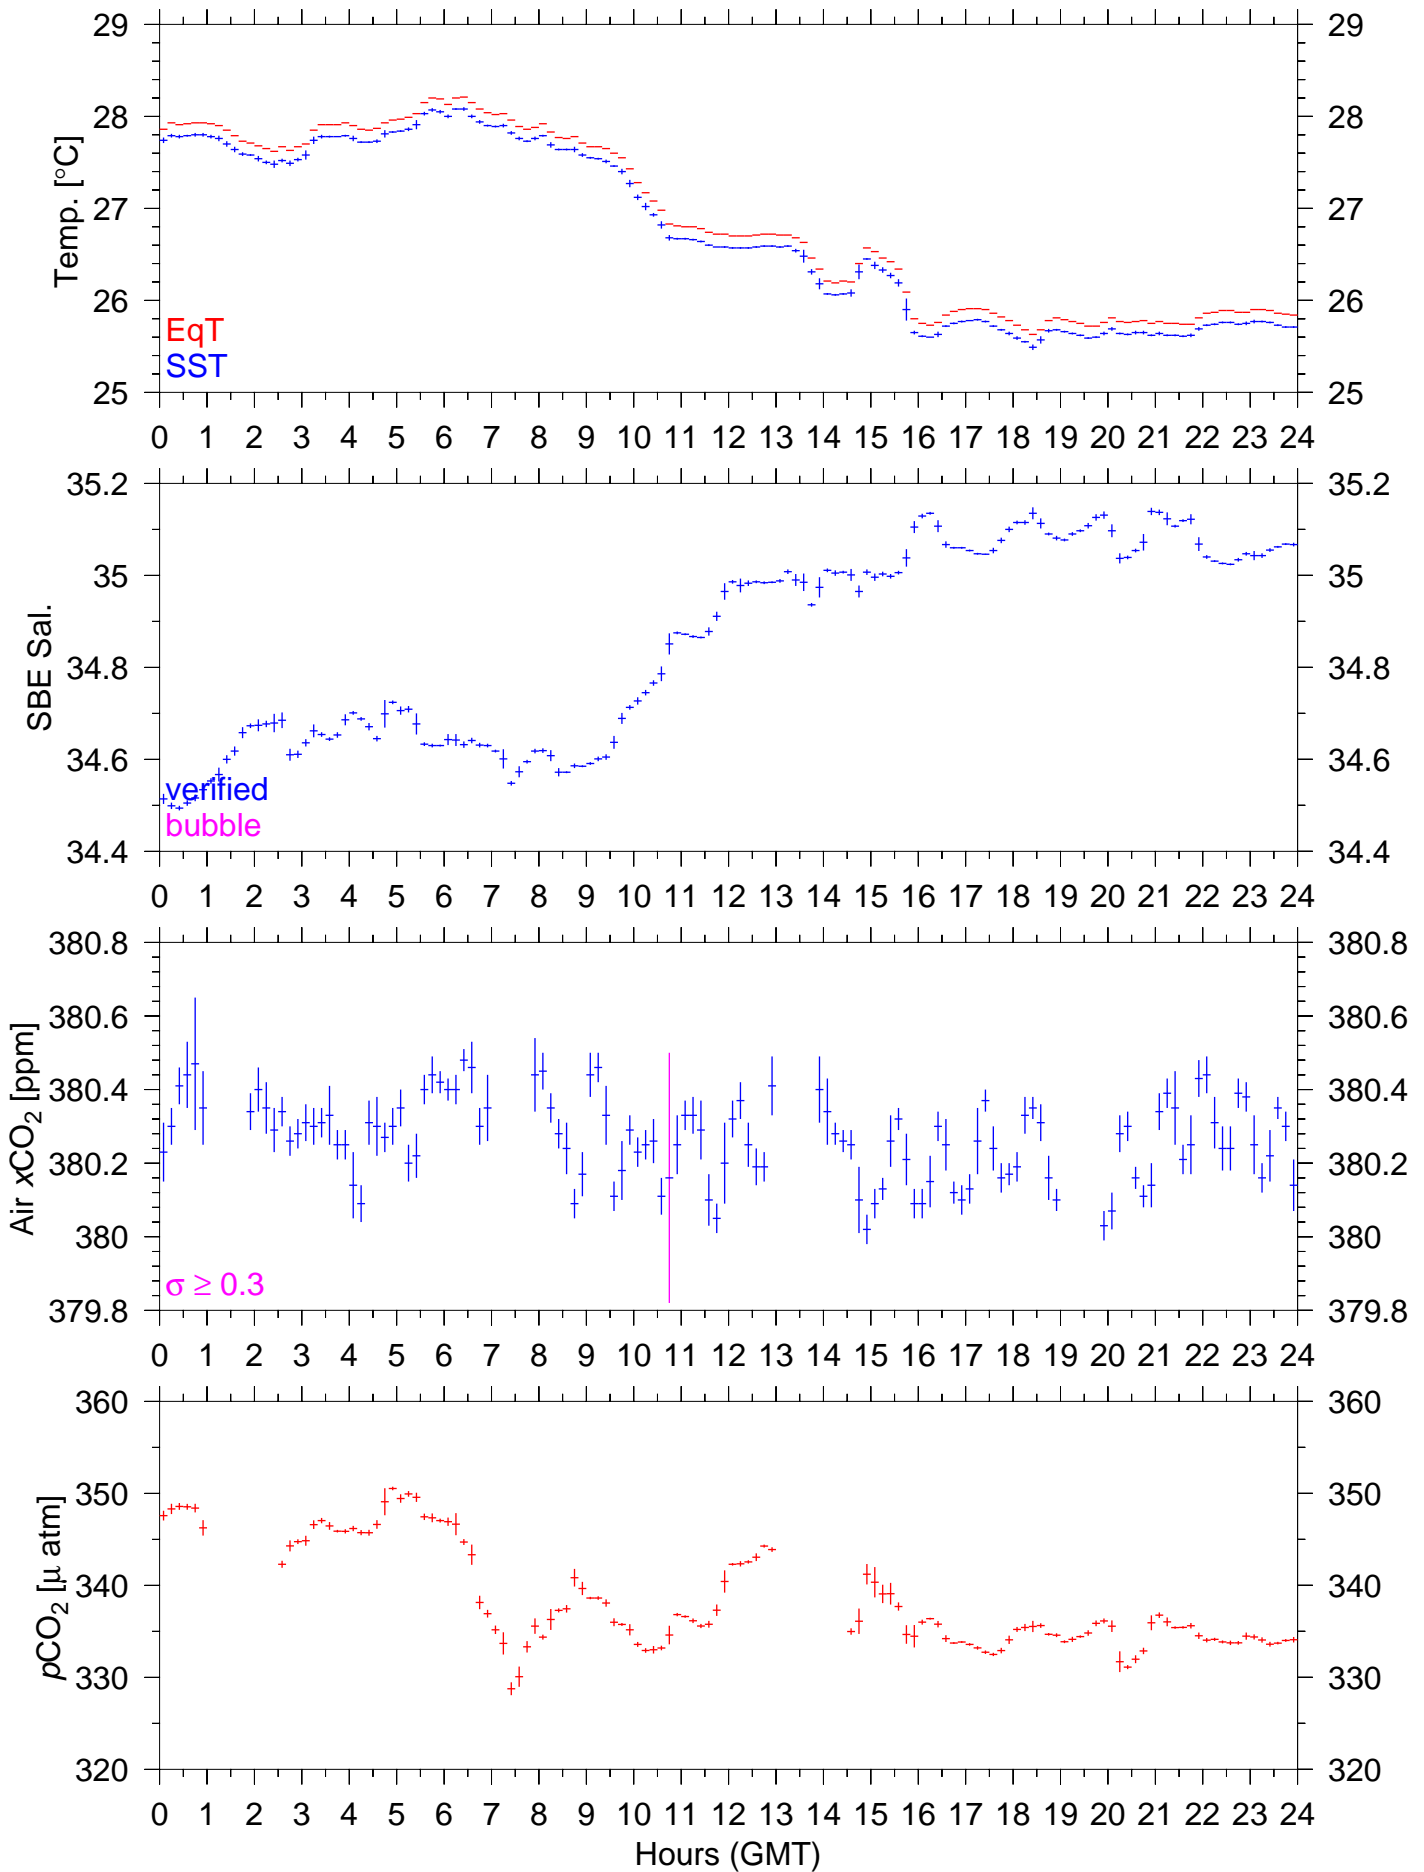

TF5-14S : May 07, 2007 : 10min. mean

TF5-14S : May 08, 2007 : 10min. mean

TF5-14S : May 09, 2007 : 10min. mean

TF5-14S : May 10, 2007 : 10min. mean

TF5-14S : May 11, 2007 : 10min. mean

TF5-14S : May 12, 2007 : 10min. mean

TF5-14S : May 13, 2007 : 10min. mean

TF5-14S : May 14, 2007 : 10min. mean

TF5-14S : May 16, 2007 : 10min. mean