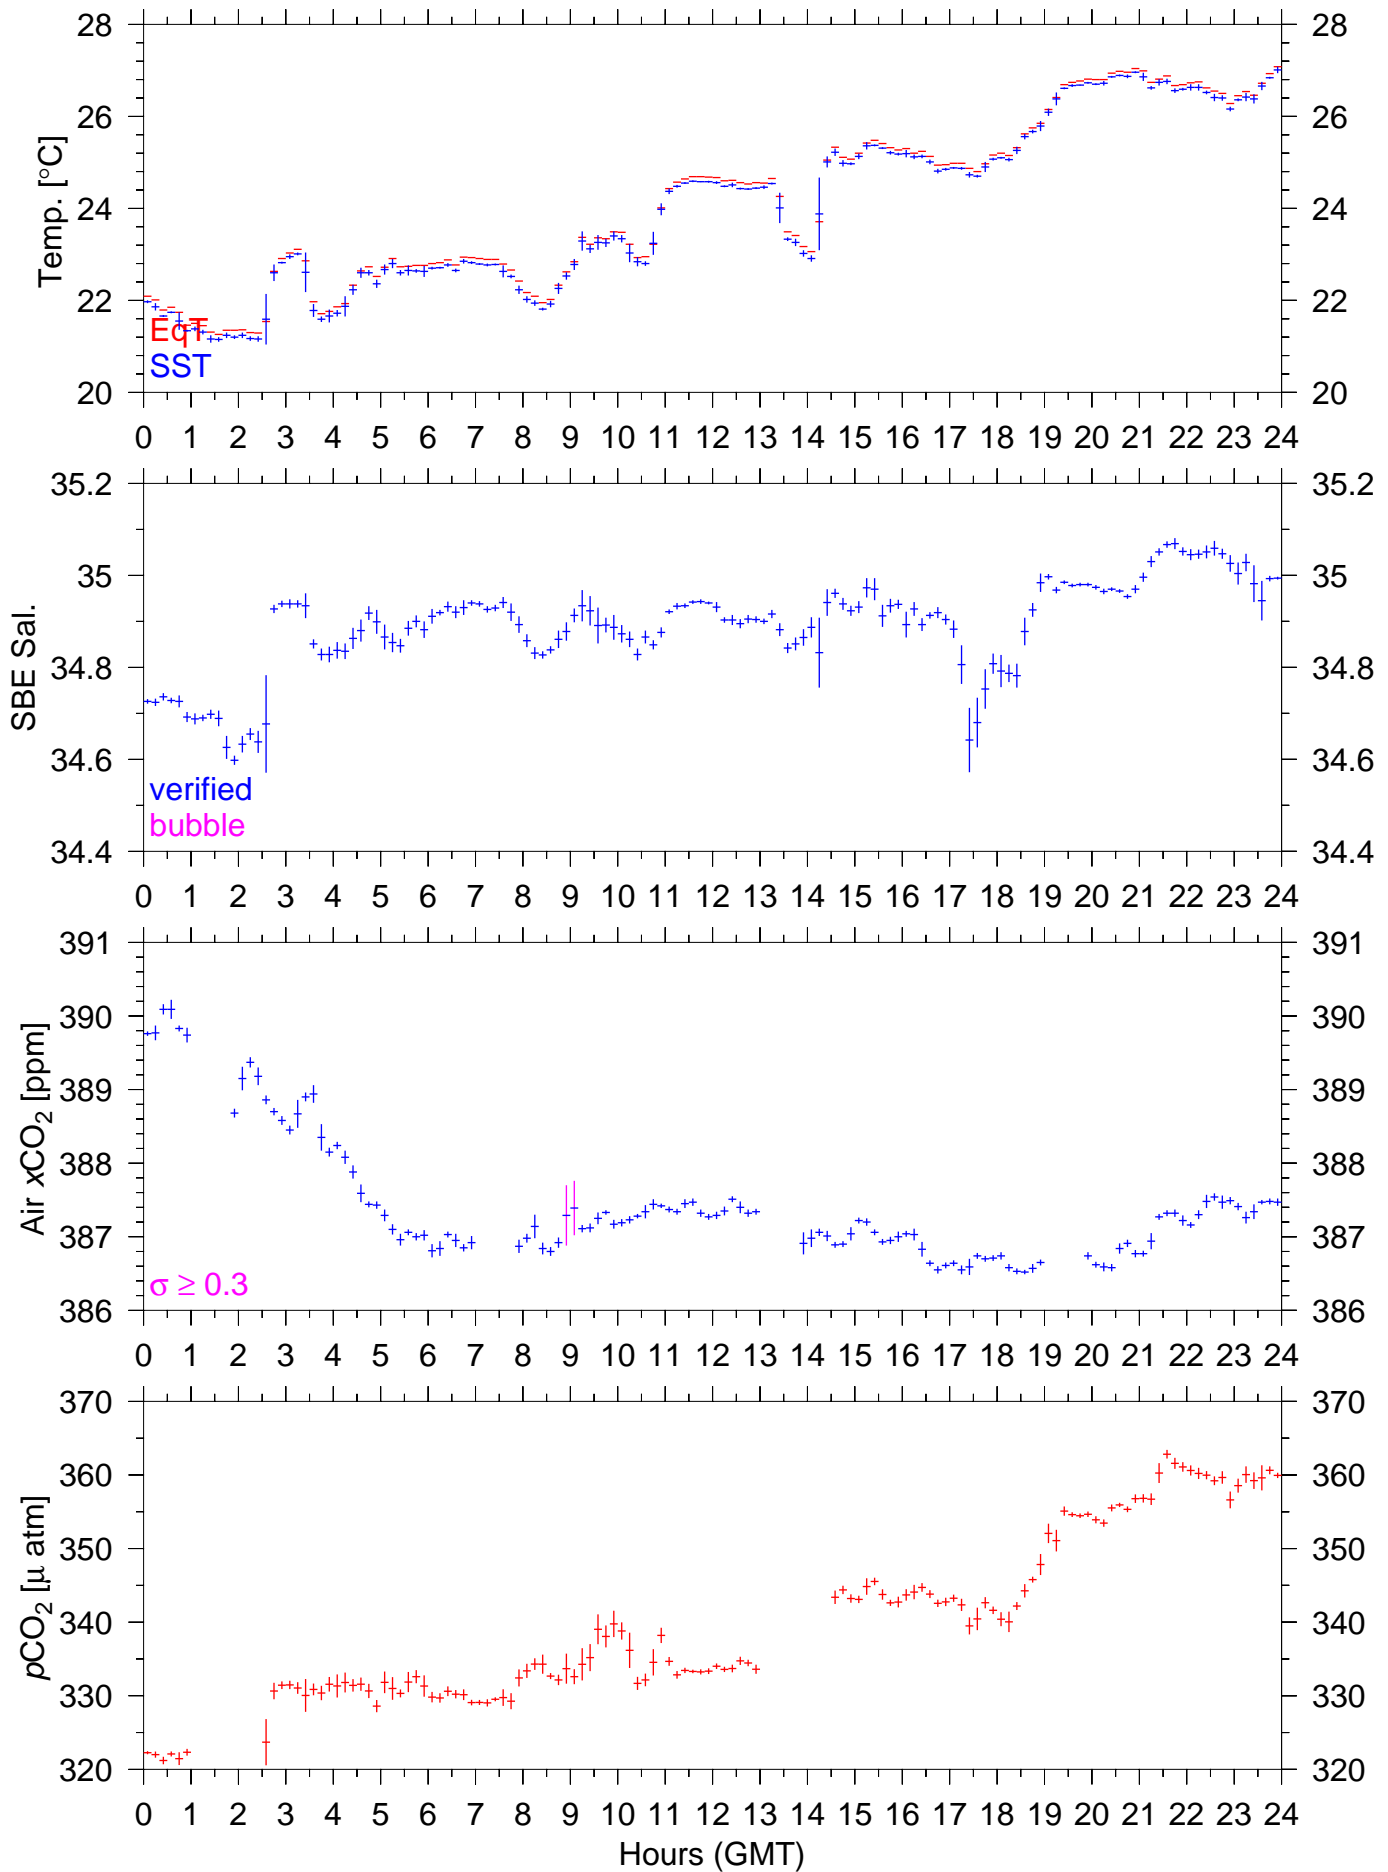

TF5-14S : May 07, 2007 : 10min. mean

TF5-14S : May 08, 2007 : 10min. mean

TF5-14S : May 09, 2007 : 10min. mean

TF5-14S : May 10, 2007 : 10min. mean

TF5-14S : May 11, 2007 : 10min. mean

TF5-14S : May 12, 2007 : 10min. mean

TF5-14S : May 13, 2007 : 10min. mean

TF5-14S : May 14, 2007 : 10min. mean

TF5-14S : May 16, 2007 : 10min. mean