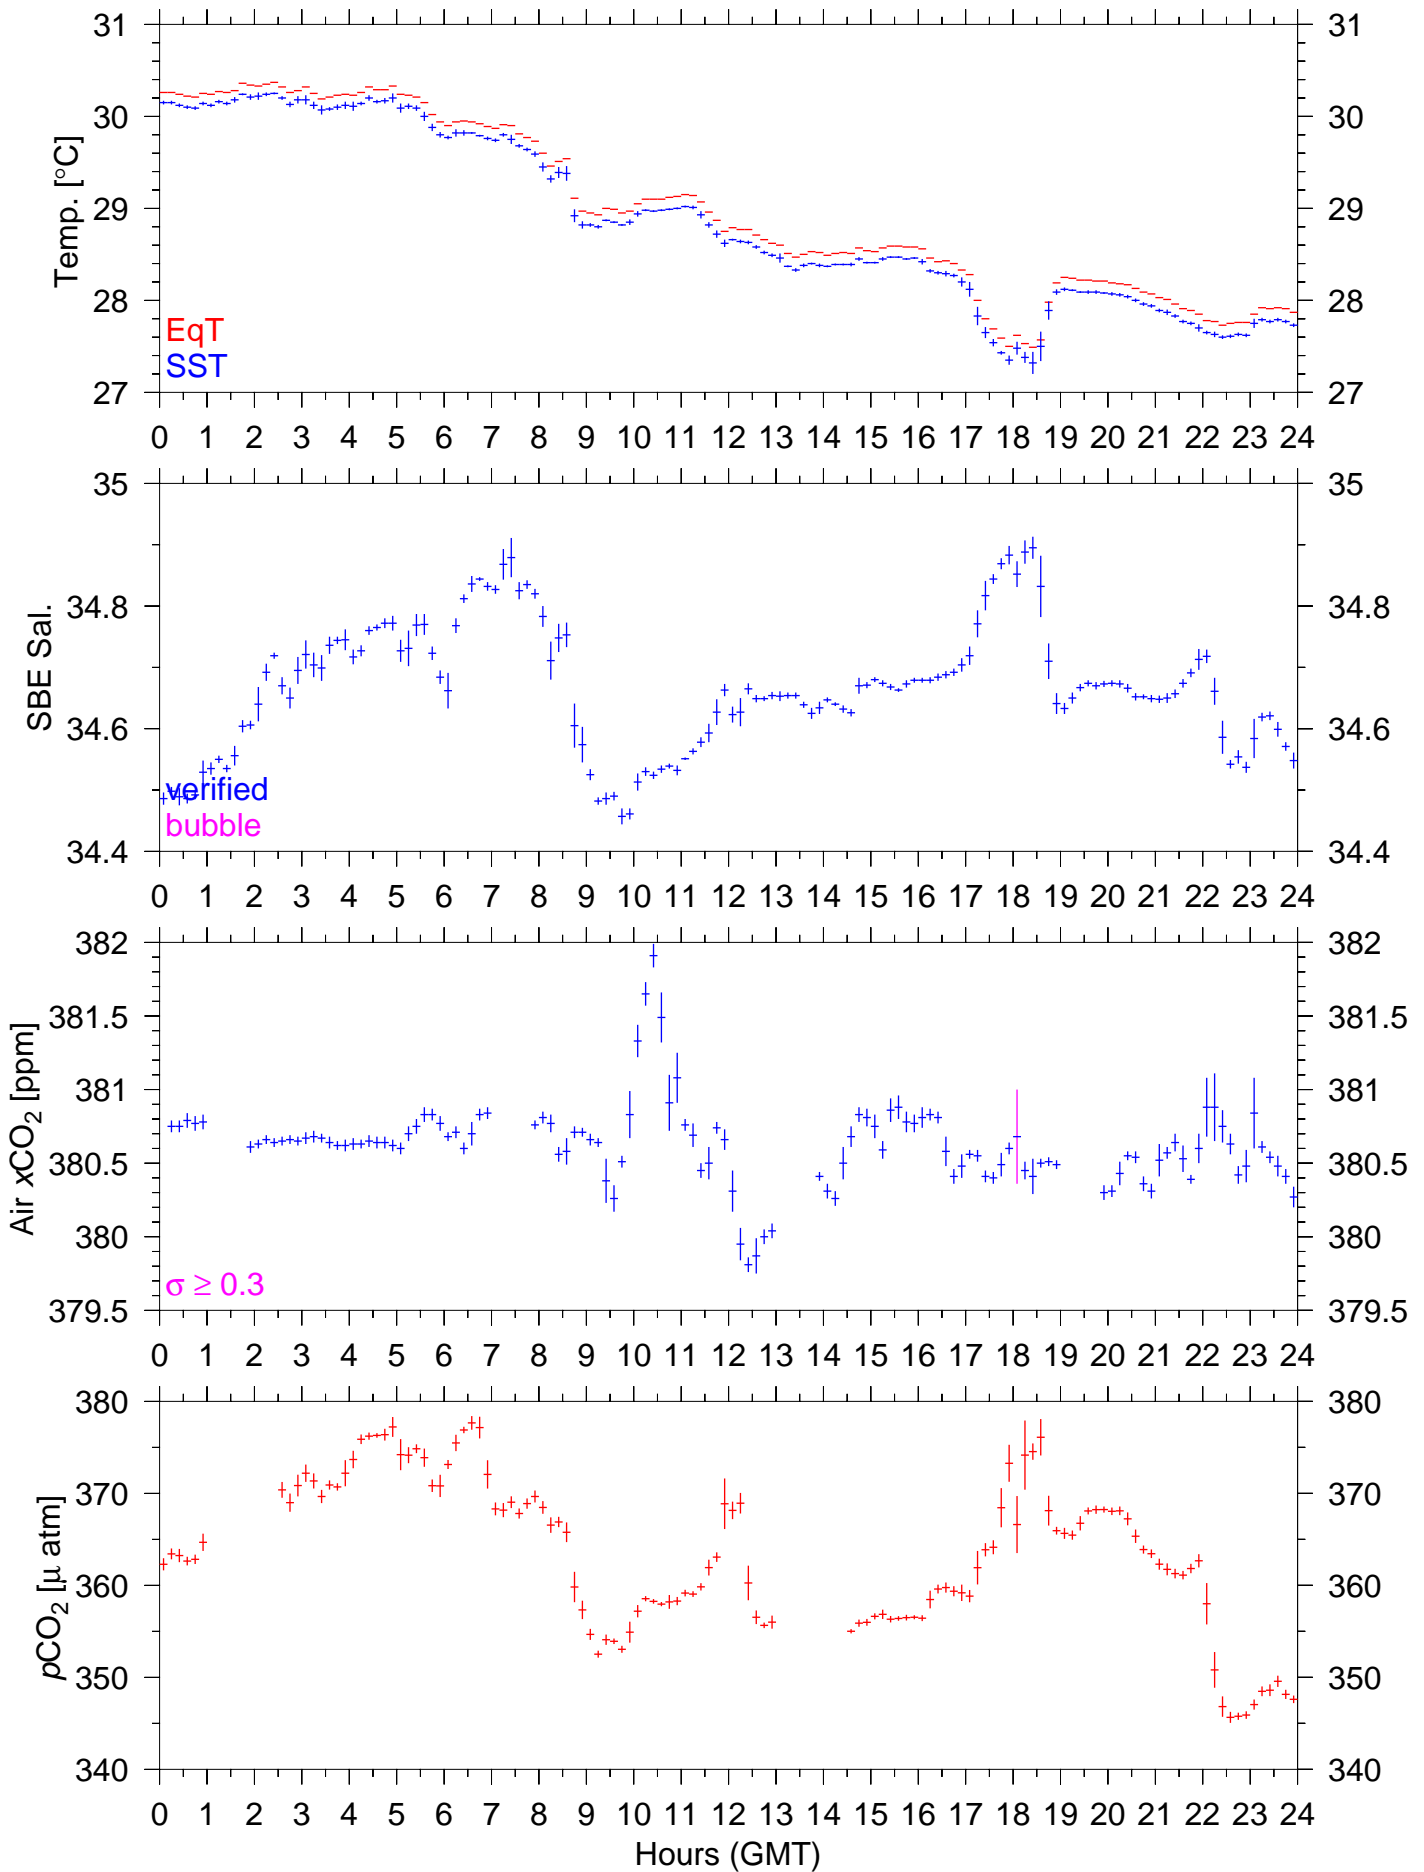

TF5-14S : May 07, 2007 : 10min. mean

TF5-14S : May 08, 2007 : 10min. mean

TF5-14S : May 09, 2007 : 10min. mean

TF5-14S : May 10, 2007 : 10min. mean

TF5-14S : May 11, 2007 : 10min. mean

TF5-14S : May 12, 2007 : 10min. mean

TF5-14S : May 13, 2007 : 10min. mean

TF5-14S : May 14, 2007 : 10min. mean

TF5-14S : May 16, 2007 : 10min. mean