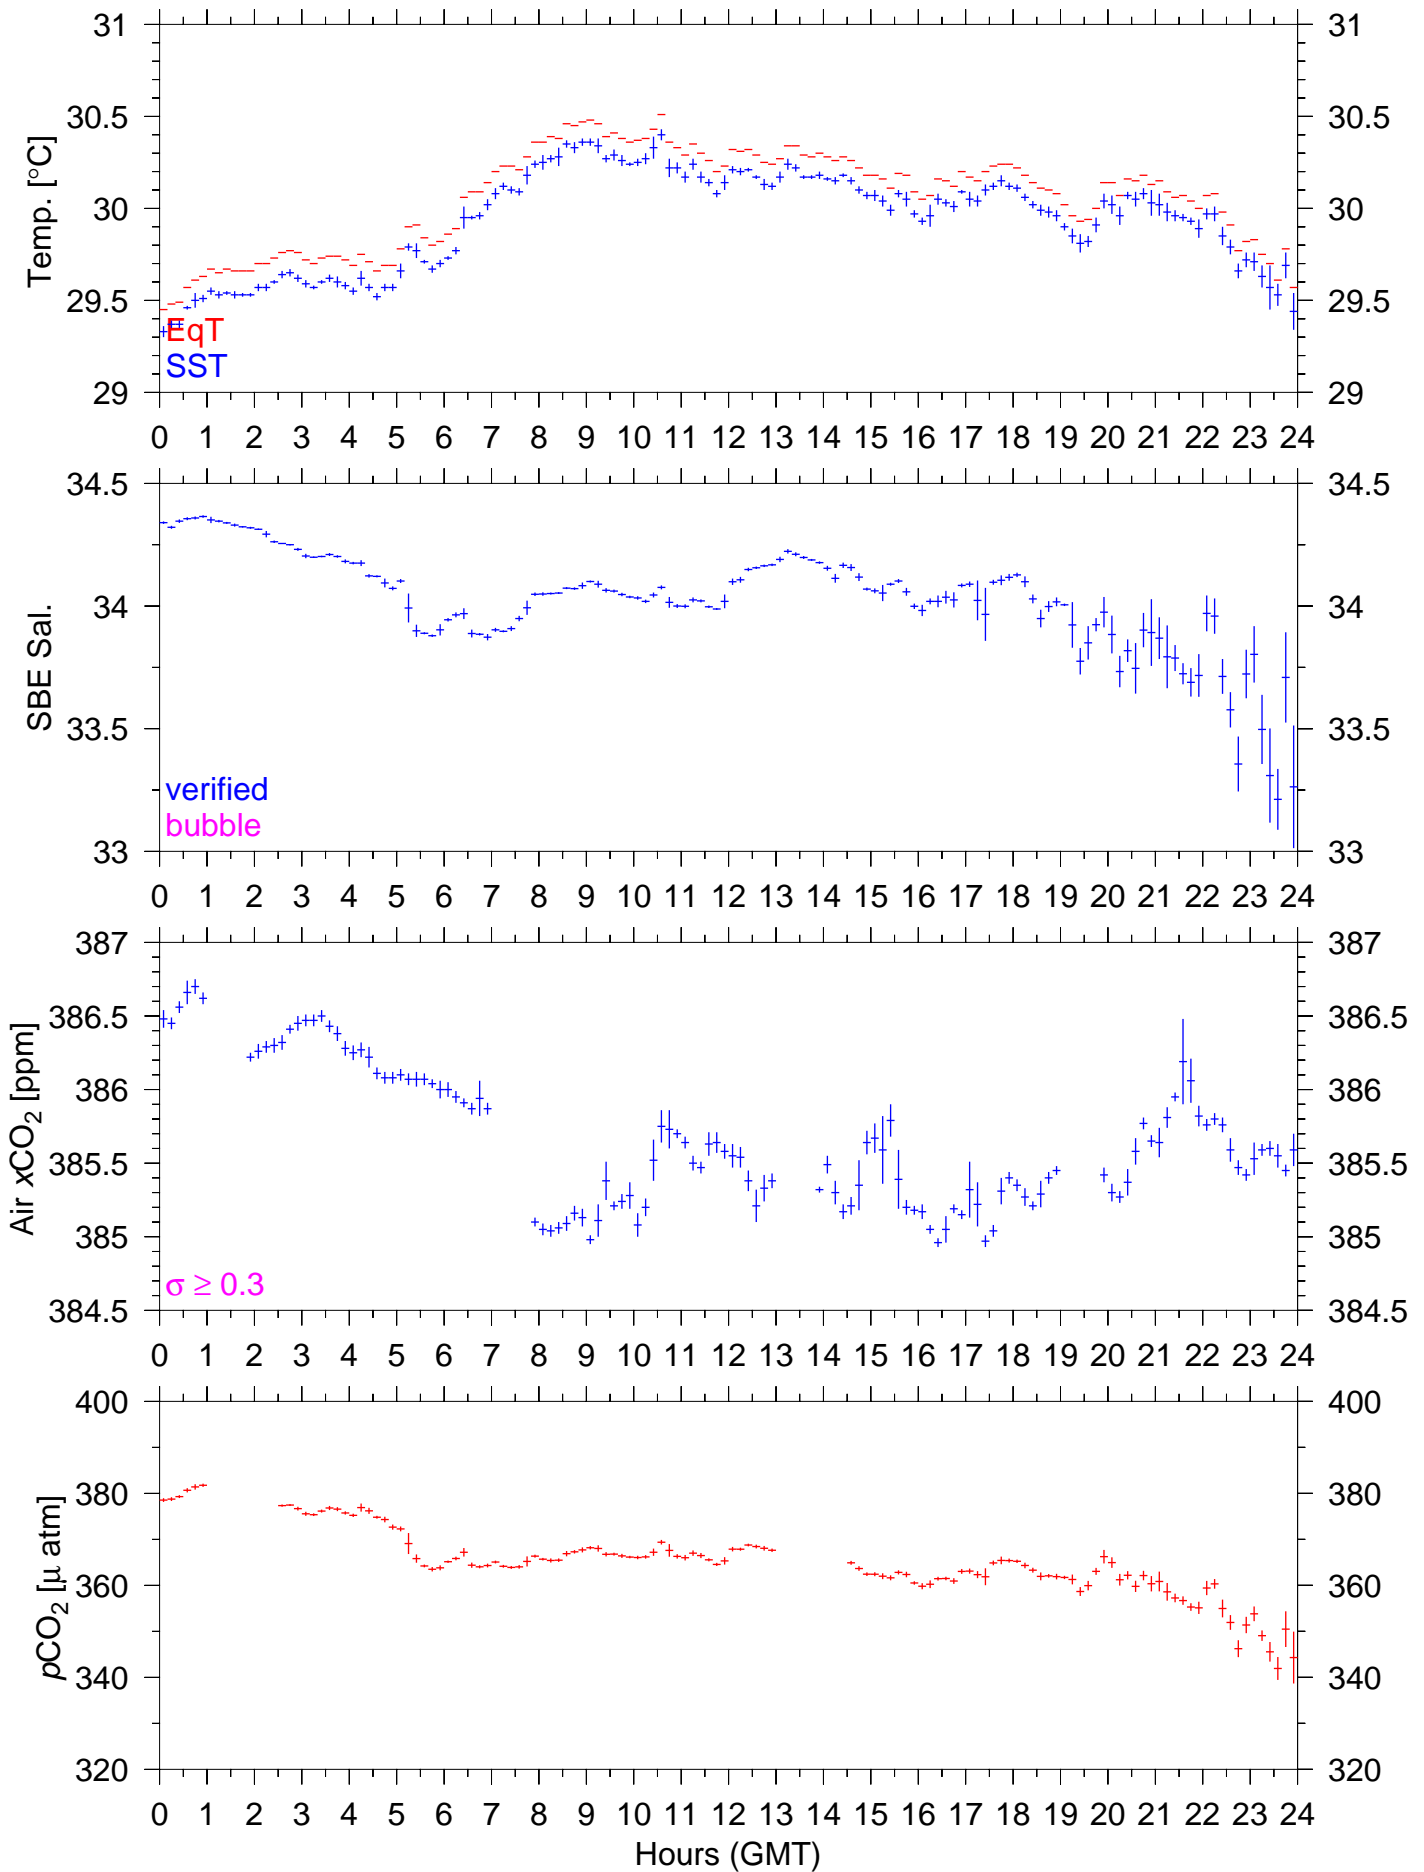

TF5-14S : May 07, 2007 : 10min. mean

TF5-14S : May 08, 2007 : 10min. mean

TF5-14S : May 09, 2007 : 10min. mean

TF5-14S : May 10, 2007 : 10min. mean

TF5-14S : May 11, 2007 : 10min. mean

TF5-14S : May 12, 2007 : 10min. mean

TF5-14S : May 13, 2007 : 10min. mean

TF5-14S : May 14, 2007 : 10min. mean

TF5-14S : May 16, 2007 : 10min. mean