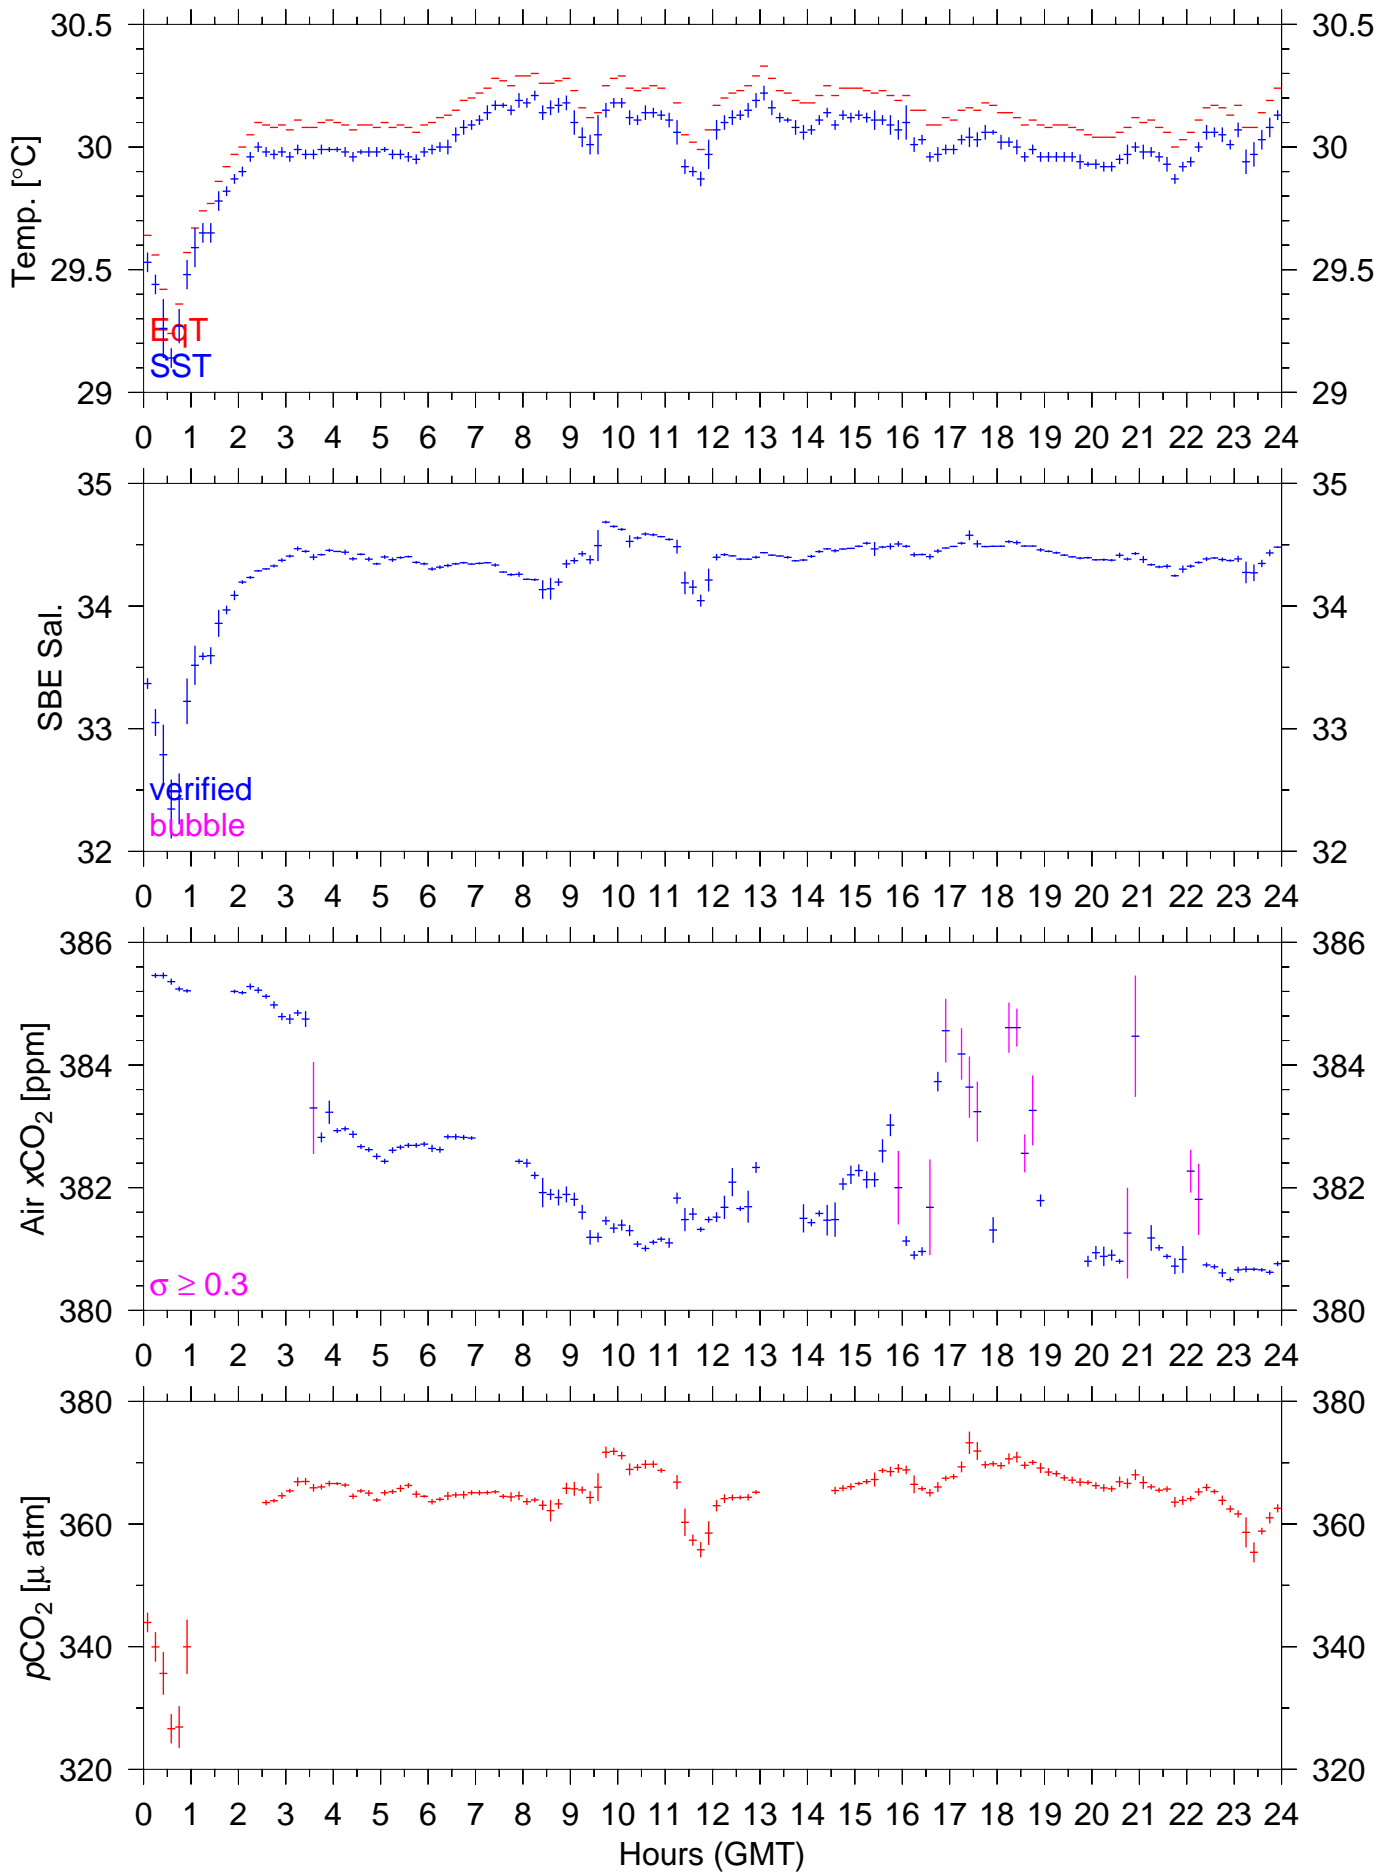

TF5-14S : May 07, 2007 : 10min. mean

TF5-14S : May 08, 2007 : 10min. mean

TF5-14S : May 09, 2007 : 10min. mean

TF5-14S : May 10, 2007 : 10min. mean

TF5-14S : May 11, 2007 : 10min. mean

TF5-14S : May 12, 2007 : 10min. mean

TF5-14S : May 13, 2007 : 10min. mean

TF5-14S : May 14, 2007 : 10min. mean

TF5-14S : May 16, 2007 : 10min. mean