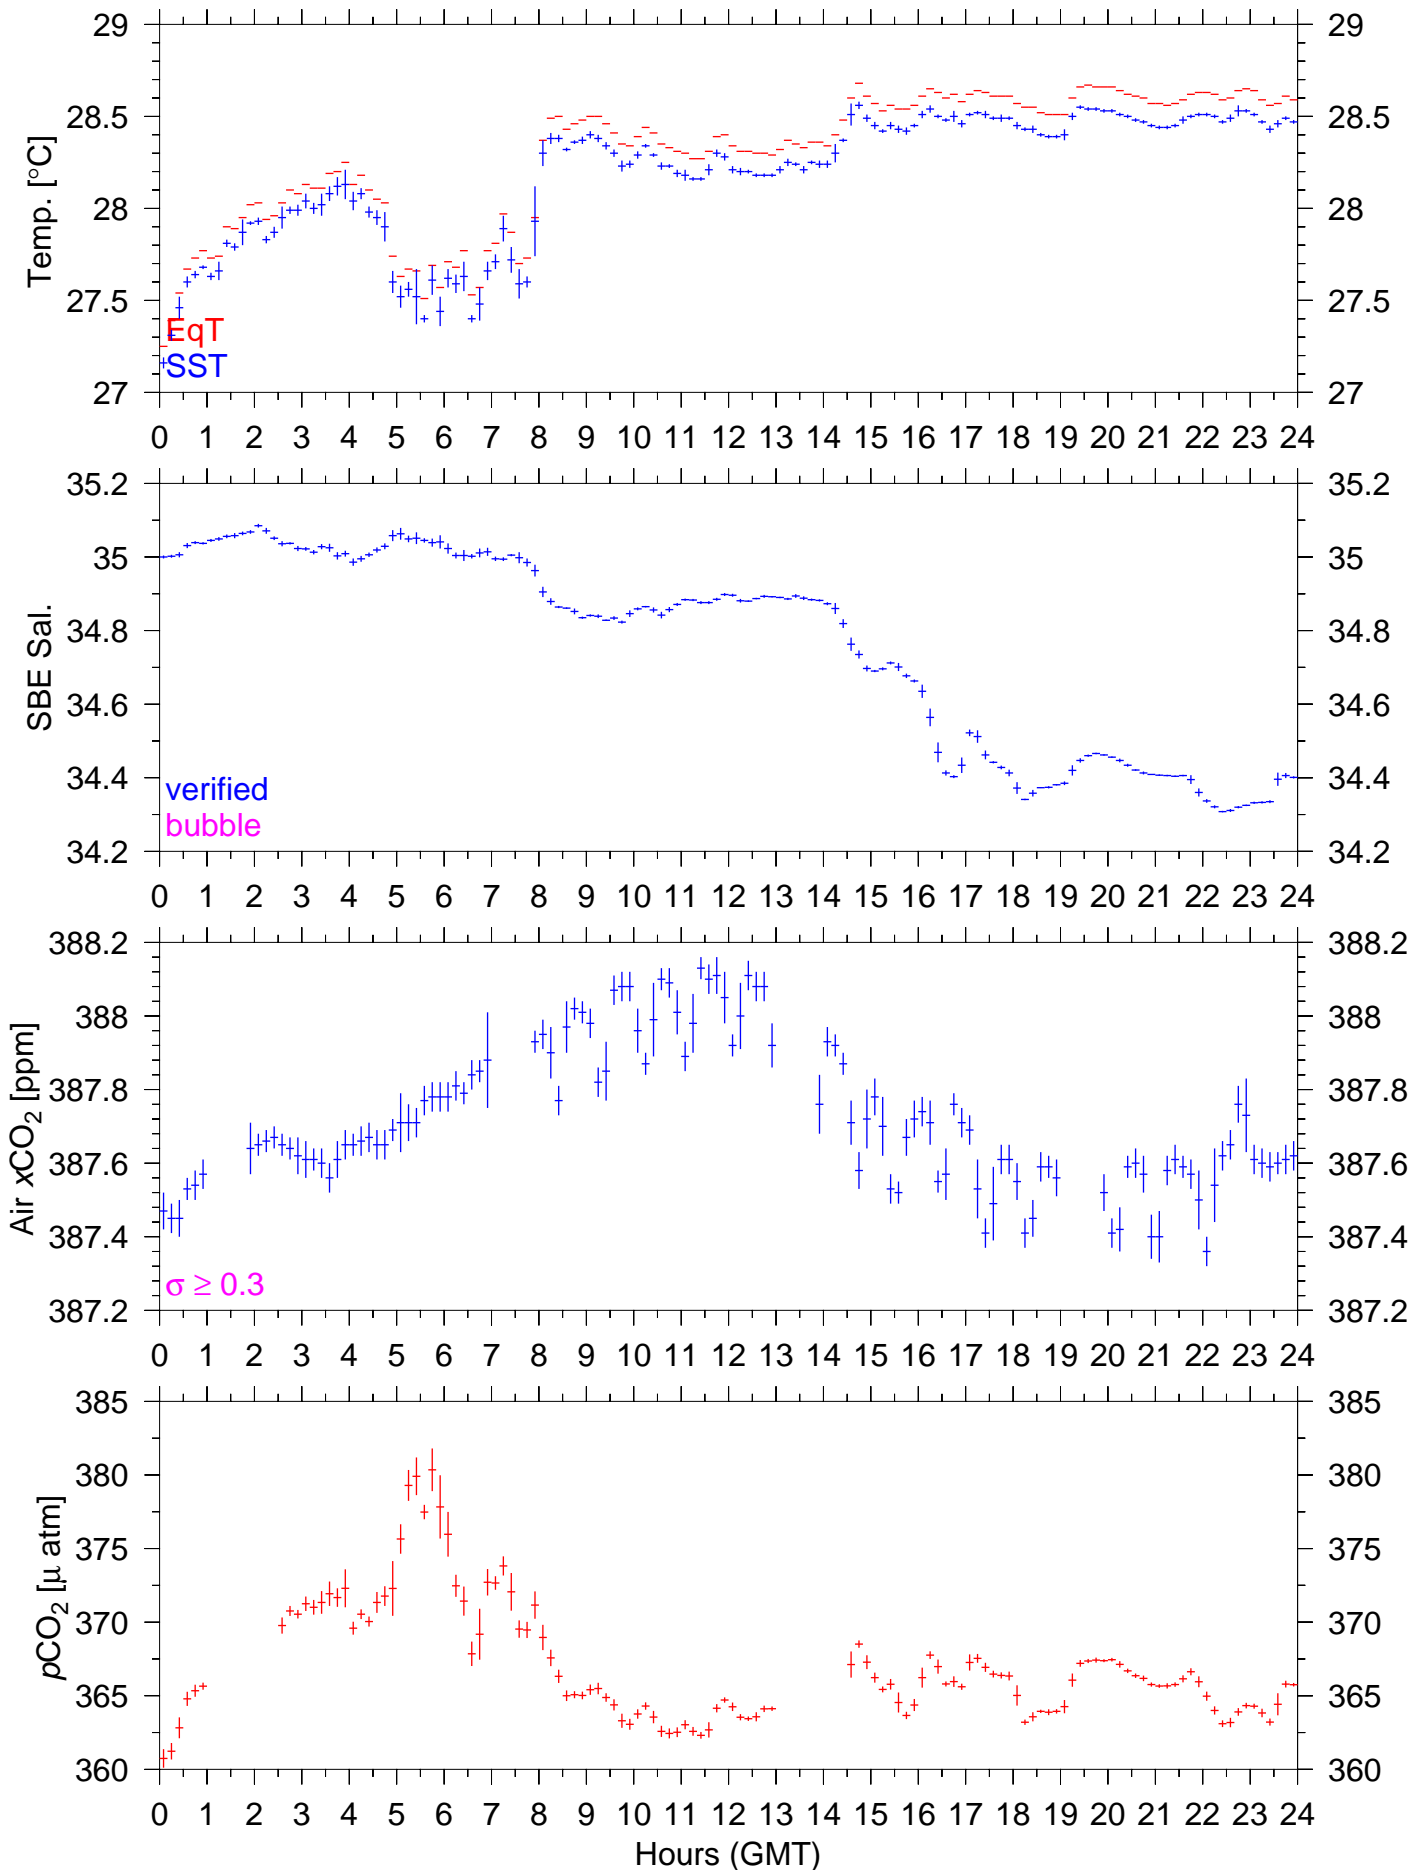

TF5-14S : May 07, 2007 : 10min. mean

TF5-14S : May 08, 2007 : 10min. mean

TF5-14S : May 09, 2007 : 10min. mean

TF5-14S : May 10, 2007 : 10min. mean

TF5-14S : May 11, 2007 : 10min. mean

TF5-14S : May 12, 2007 : 10min. mean

TF5-14S : May 13, 2007 : 10min. mean

TF5-14S : May 14, 2007 : 10min. mean

TF5-14S : May 16, 2007 : 10min. mean