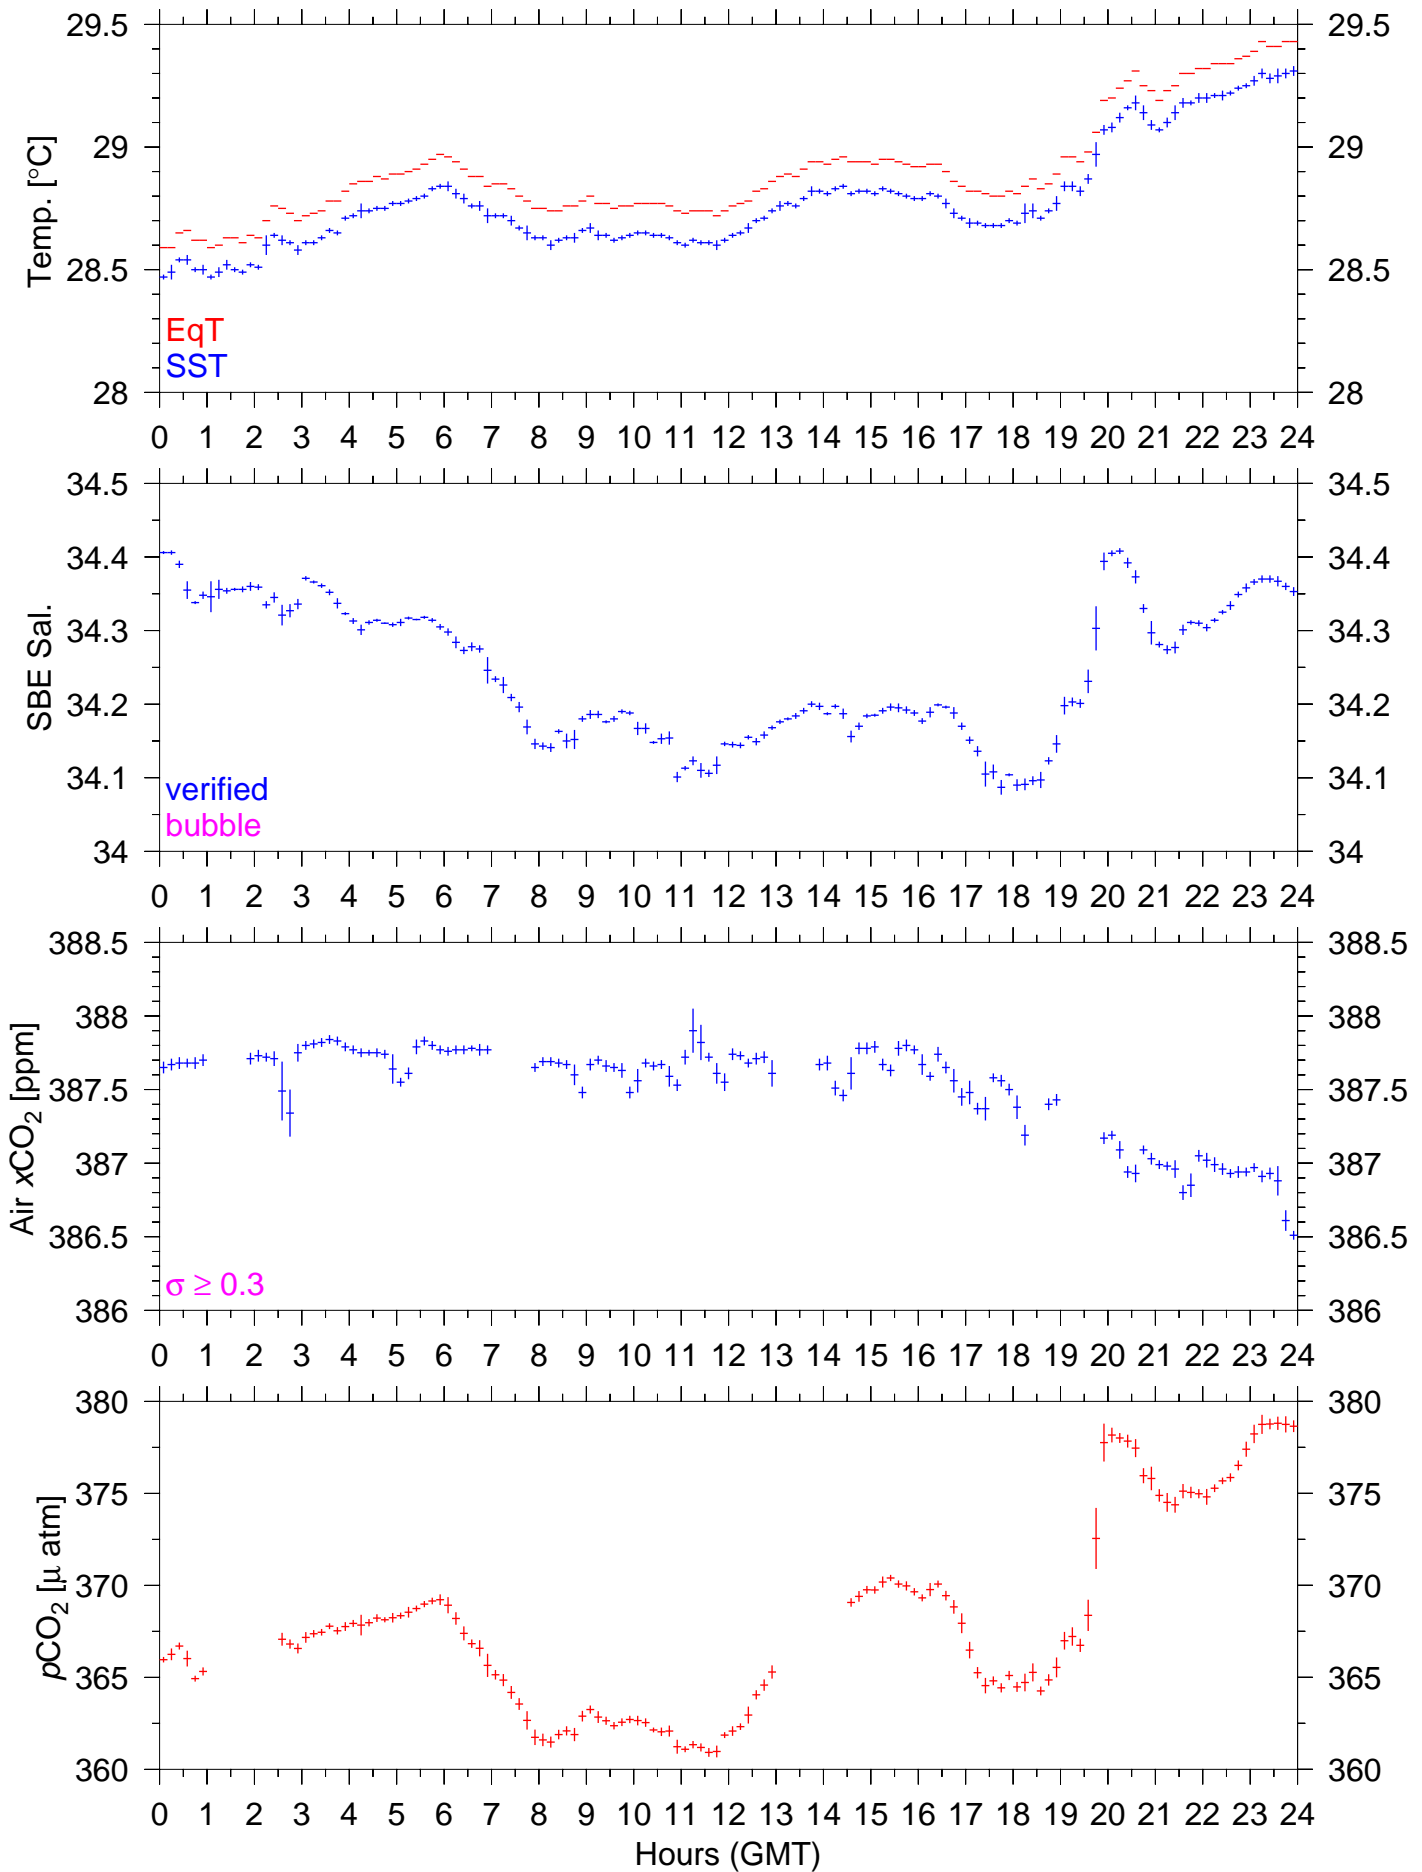

TF5-14S : May 07, 2007 : 10min. mean

TF5-14S : May 08, 2007 : 10min. mean

TF5-14S : May 09, 2007 : 10min. mean

TF5-14S : May 10, 2007 : 10min. mean

TF5-14S : May 11, 2007 : 10min. mean

TF5-14S : May 12, 2007 : 10min. mean

TF5-14S : May 13, 2007 : 10min. mean

TF5-14S : May 14, 2007 : 10min. mean

TF5-14S : May 16, 2007 : 10min. mean