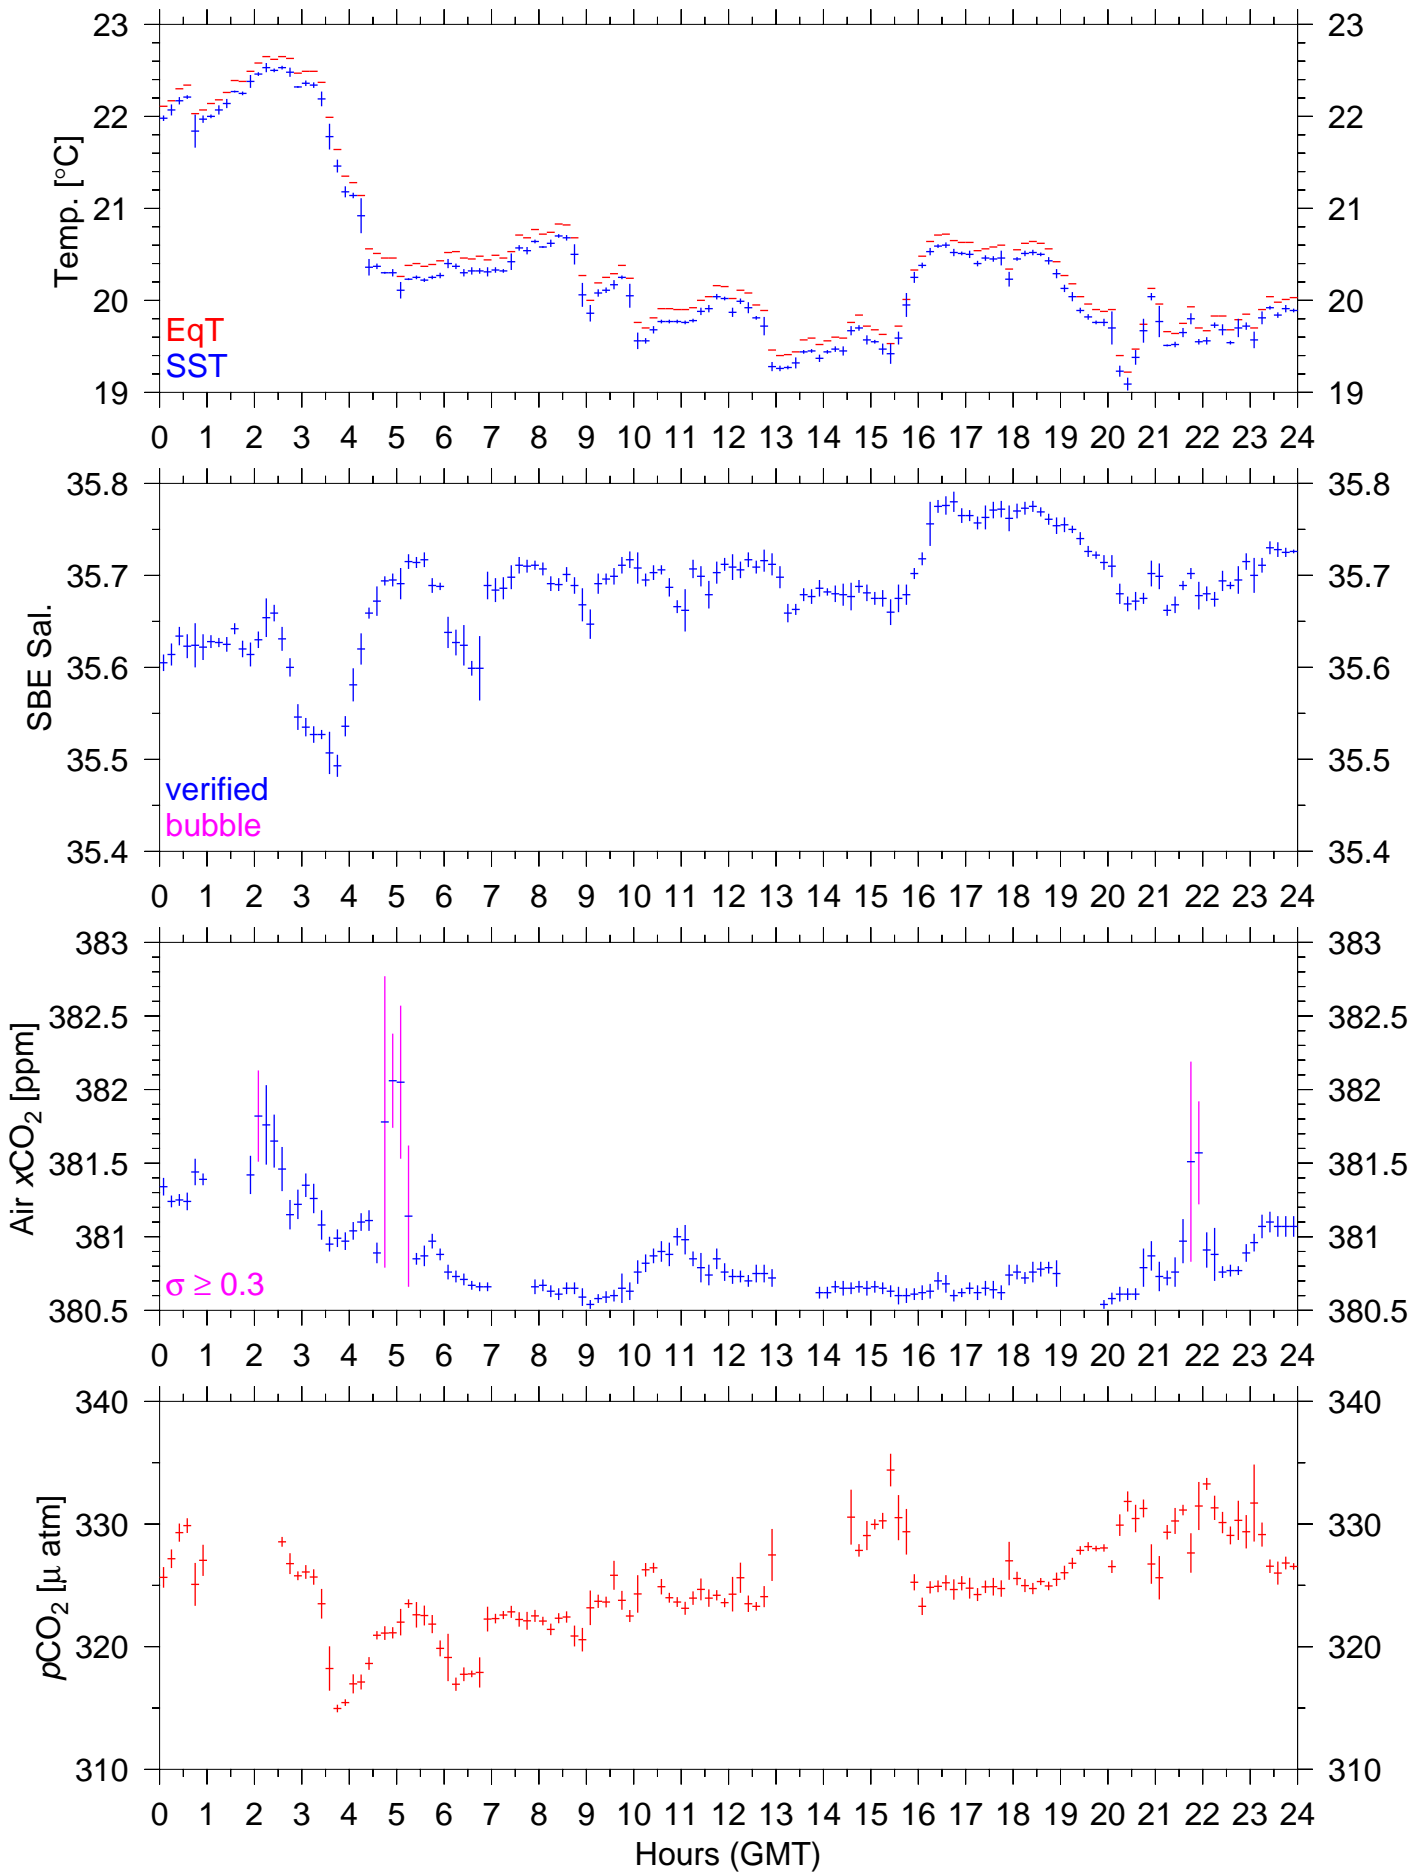

TF5-14T : May 19, 2007 : 10min. mean