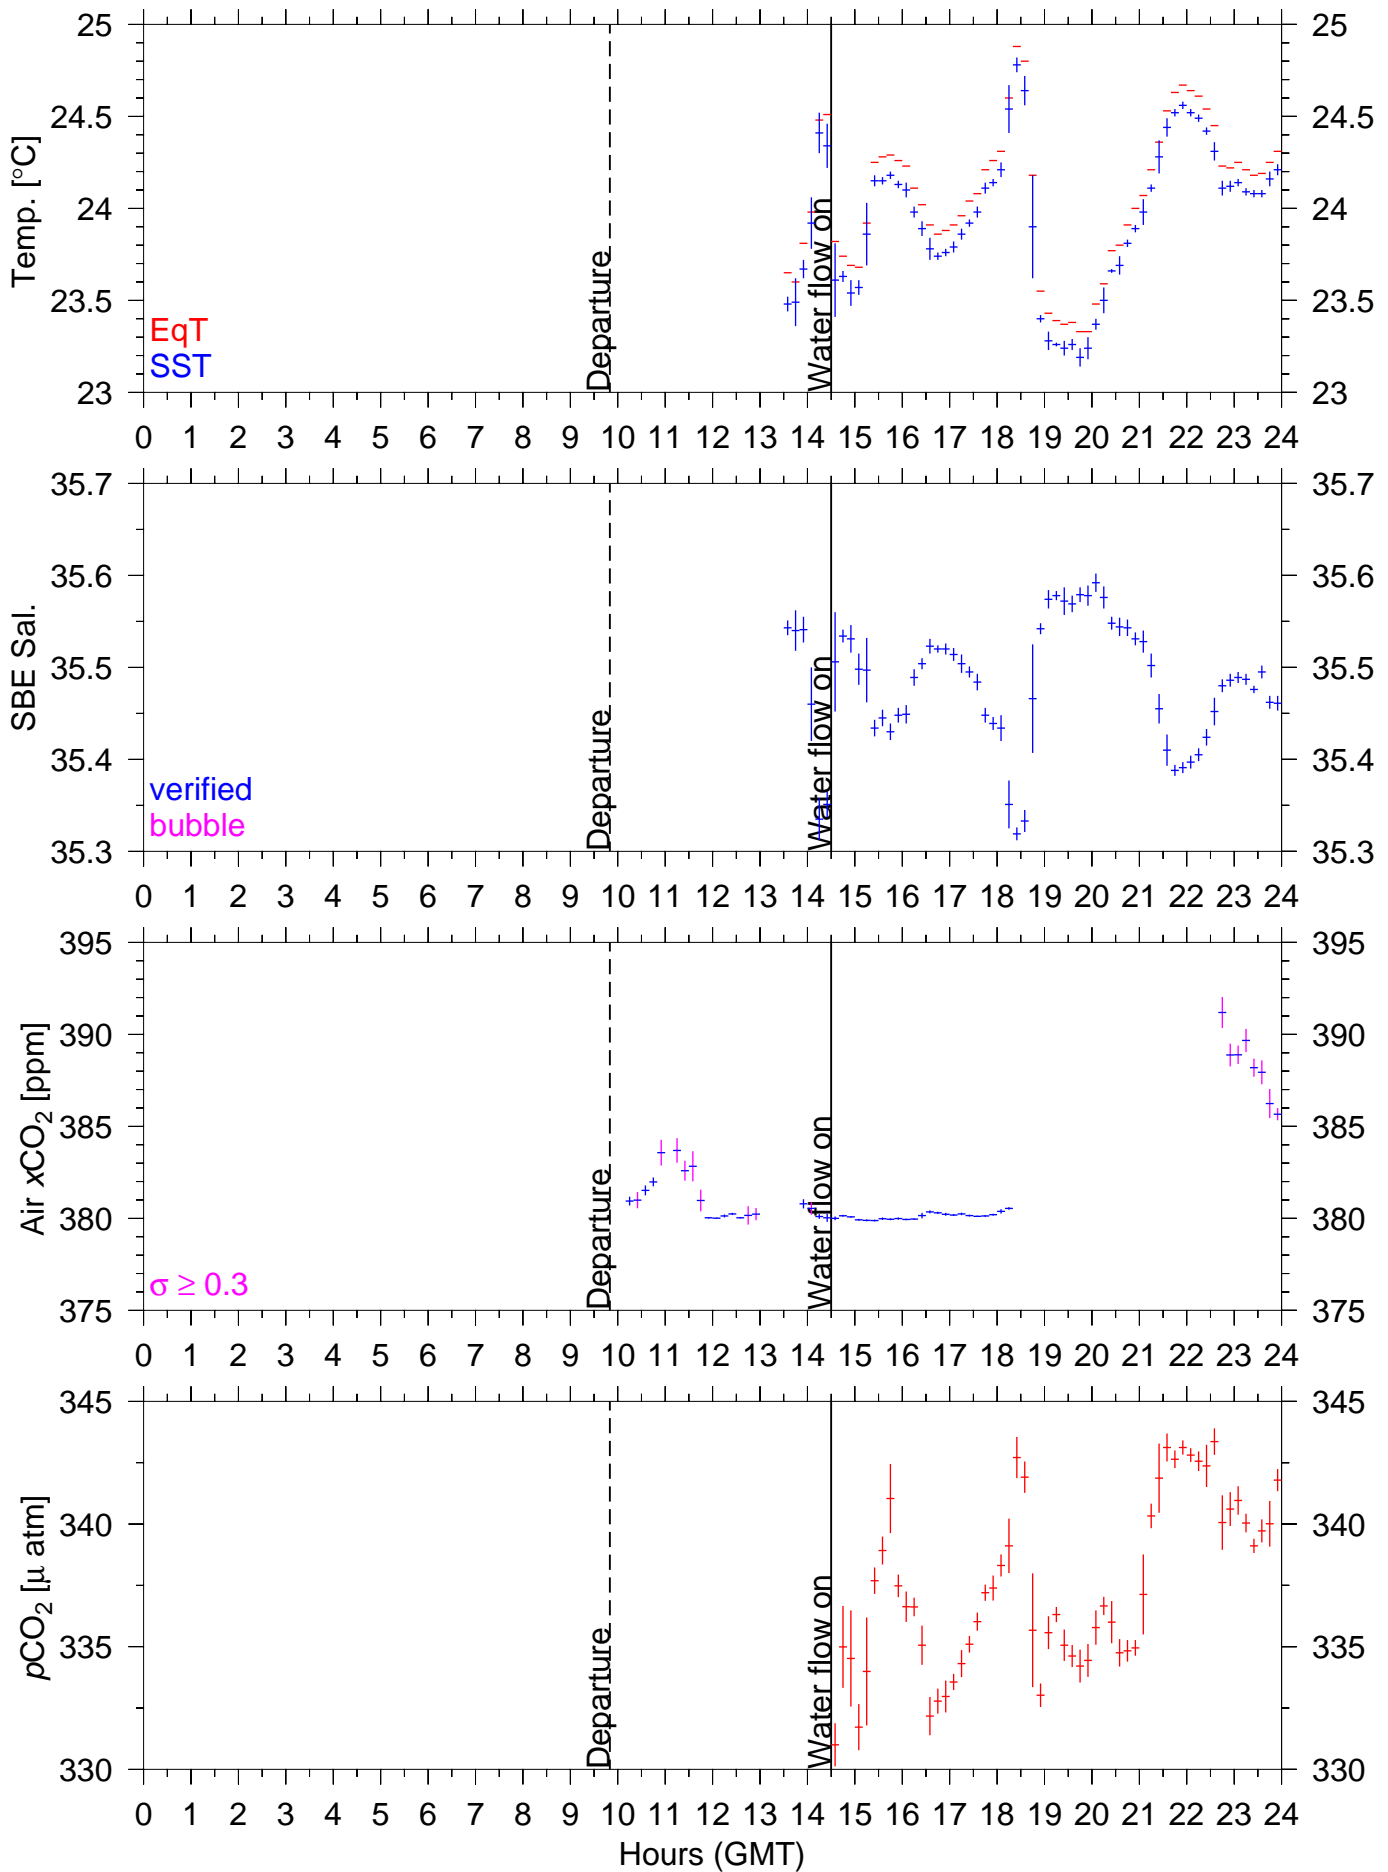

# TF5-14T : May 16, 2007 : 10min. mean

# TF5-14T : May 17, 2007 : 10min. mean

# TF5-14T : May 18, 2007 : 10min. mean

# TF5-14T : May 19, 2007 : 10min. mean