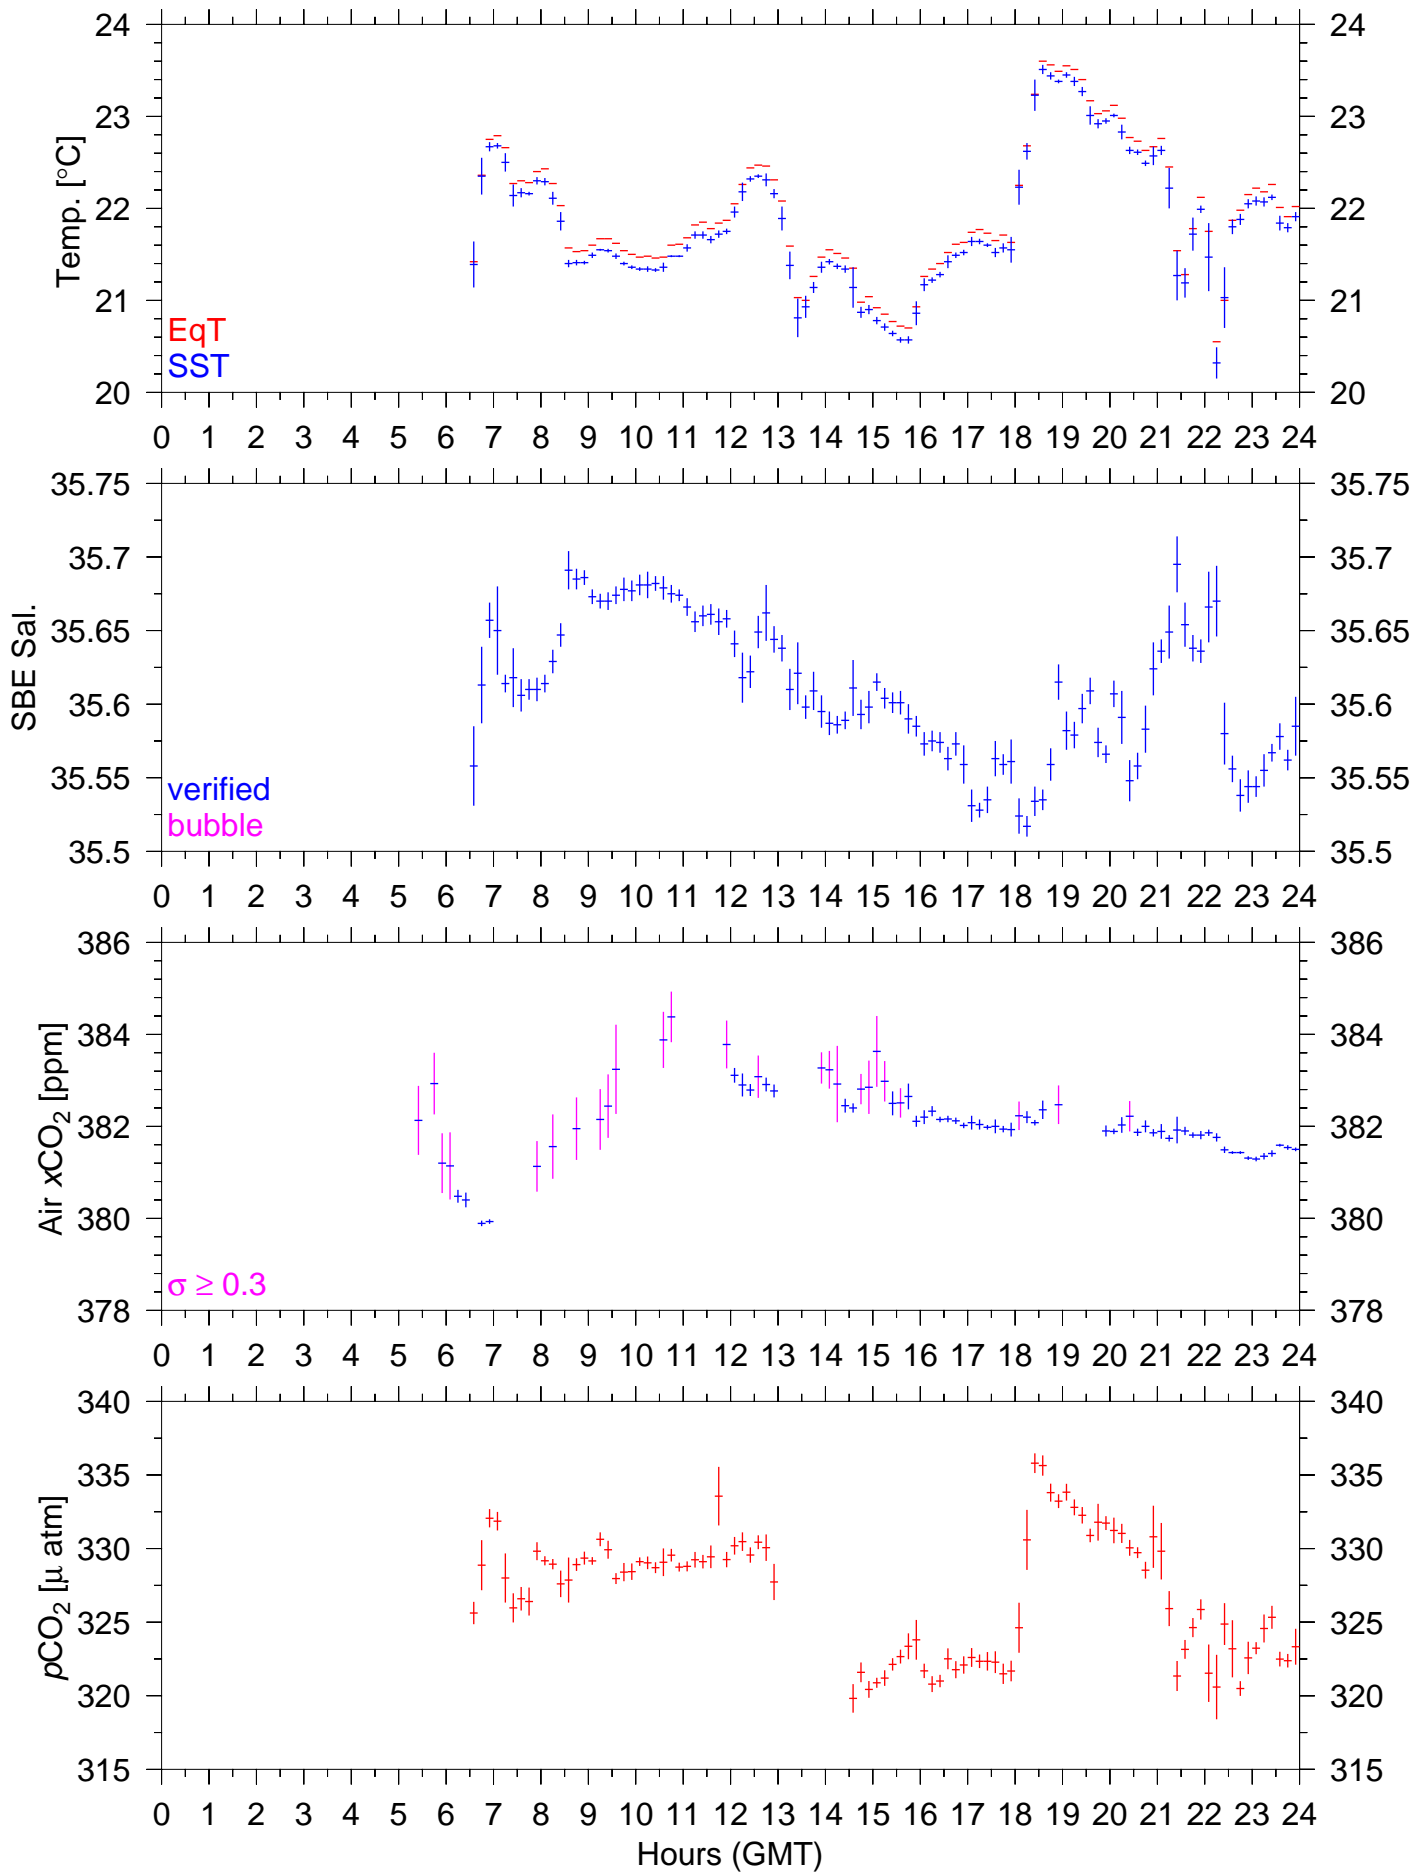

# TF5-14T : May 16, 2007 : 10min. mean

# TF5-14T : May 17, 2007 : 10min. mean

# TF5-14T : May 18, 2007 : 10min. mean