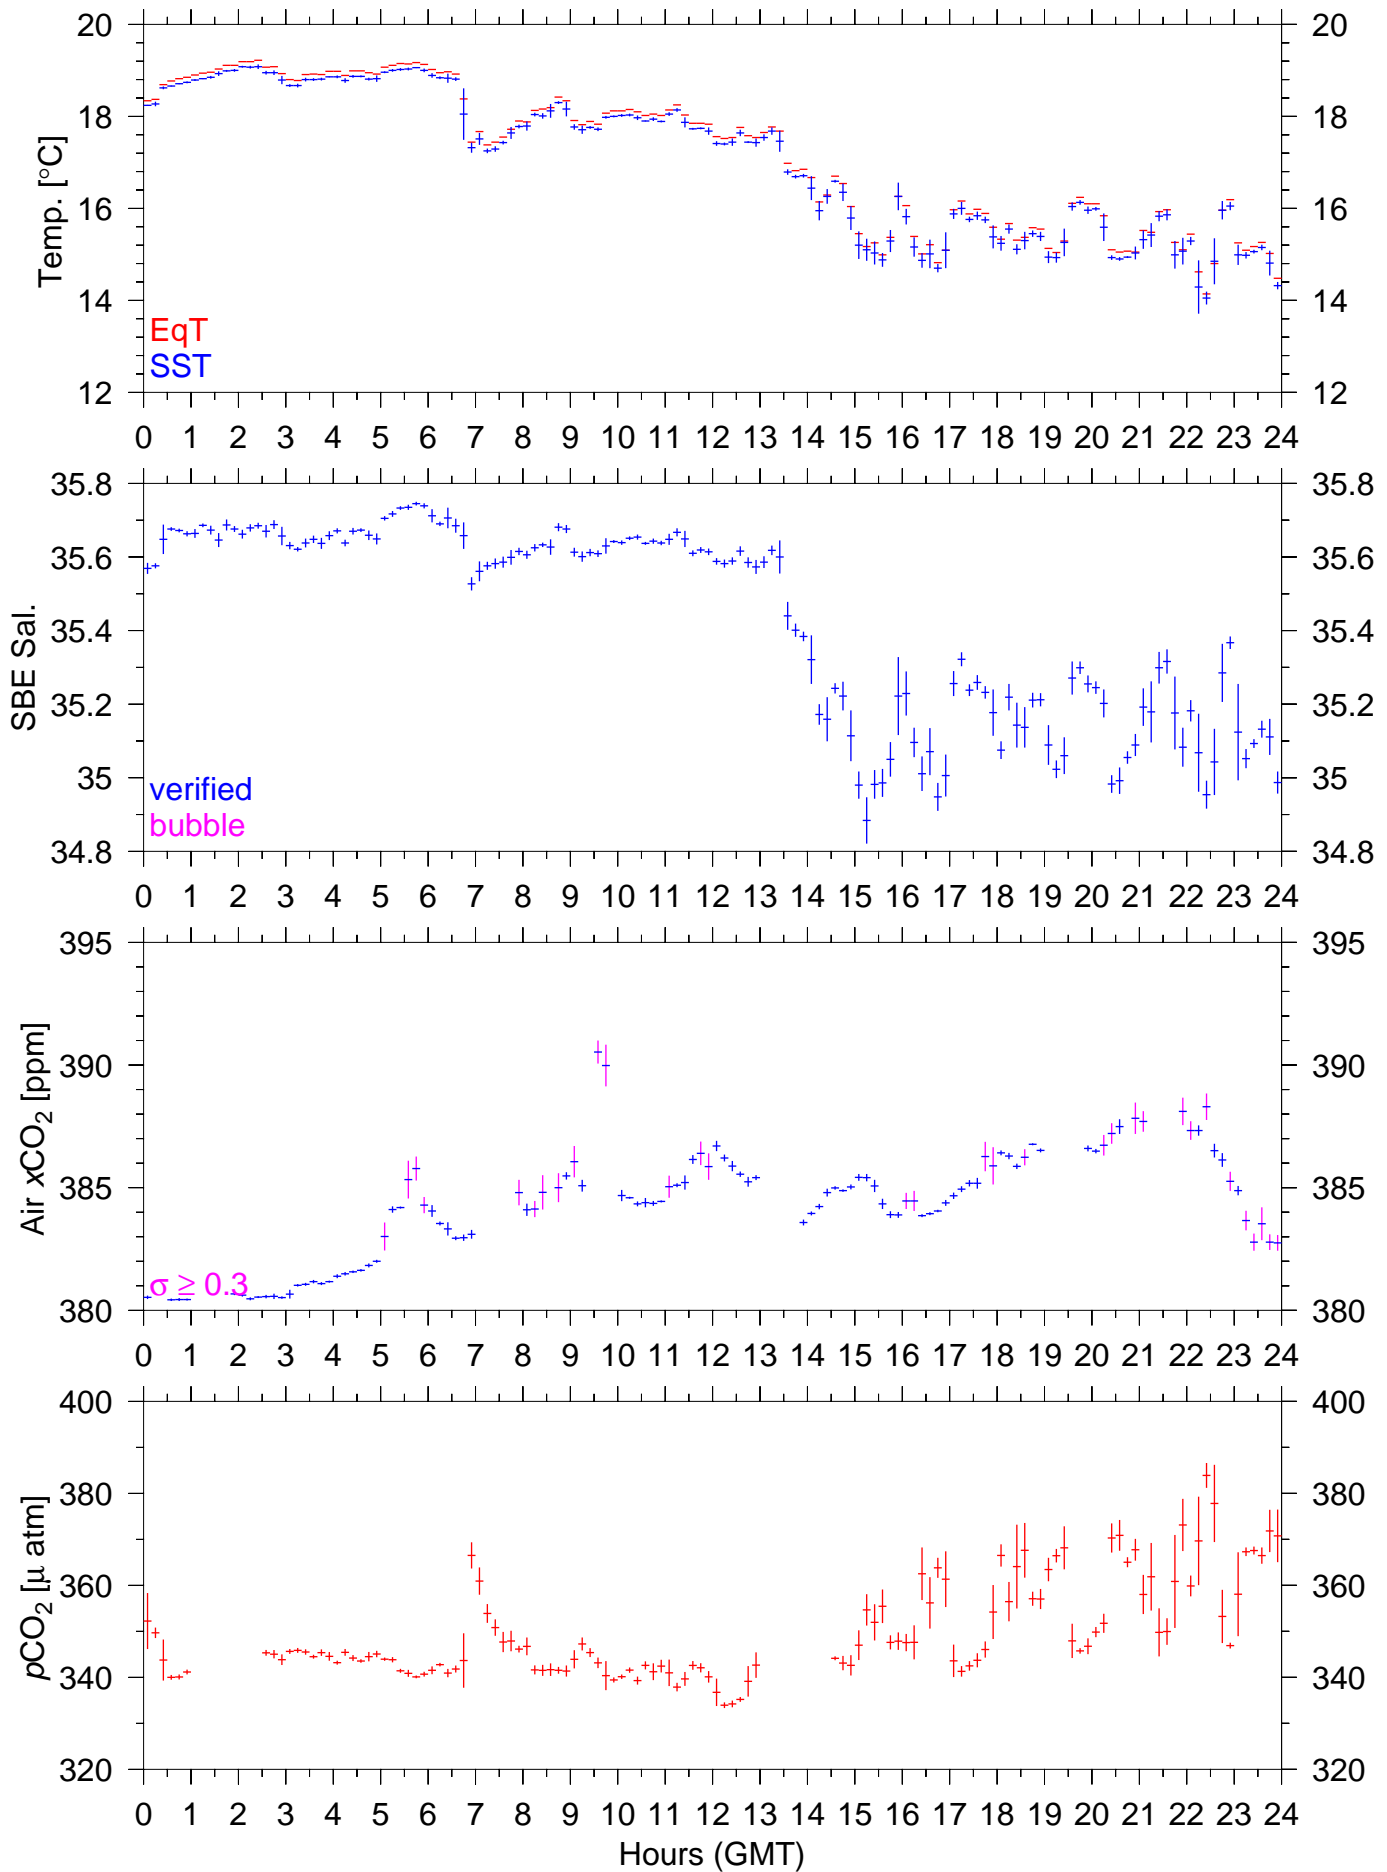

TF5-14T : May 22, 2007 : 10min. mean