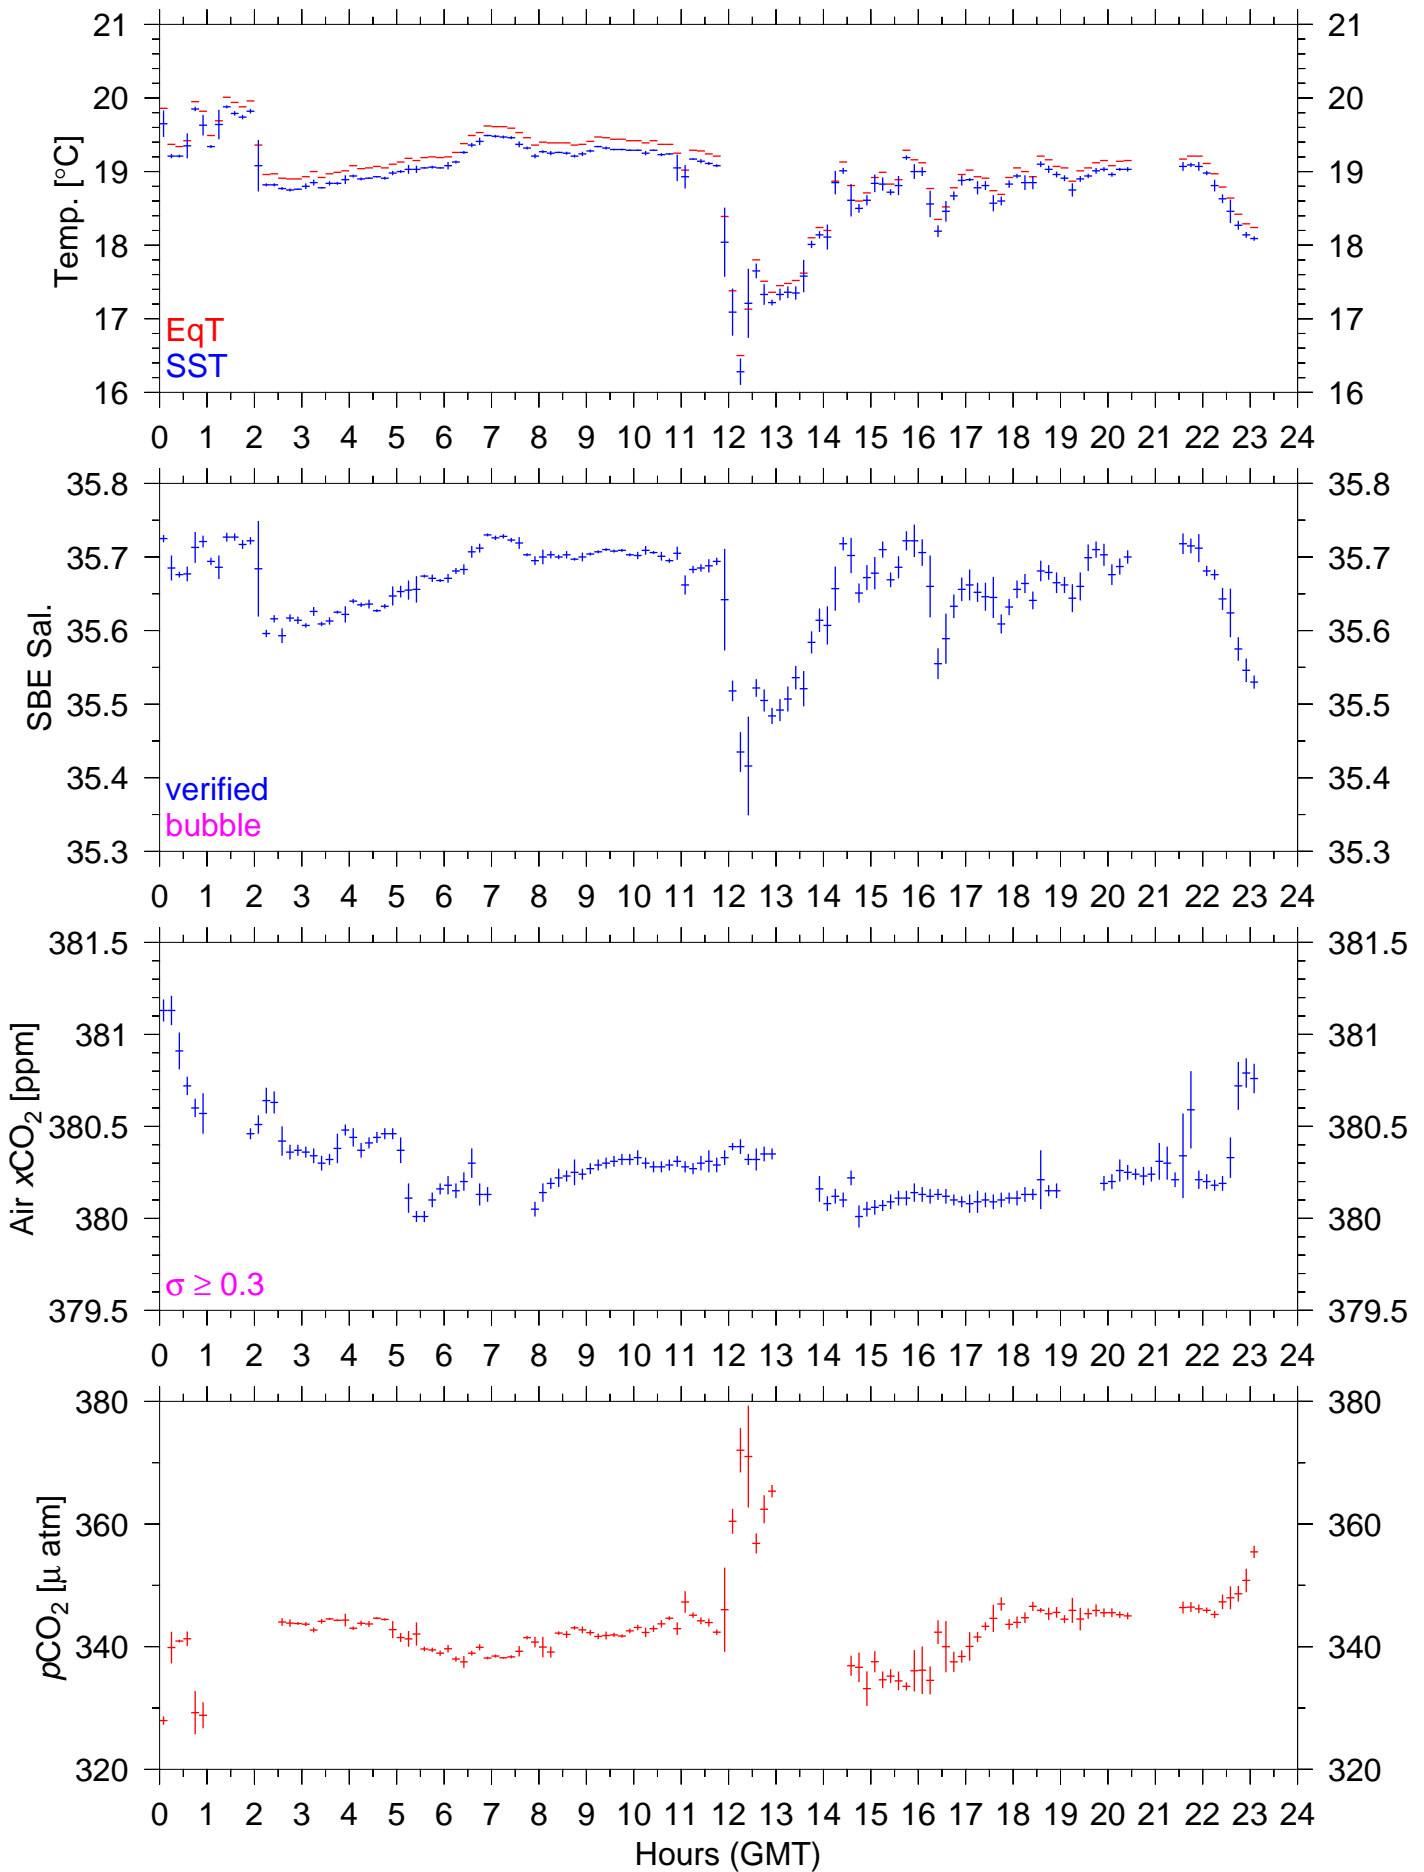

TF5-14T : May 20, 2007 : 10min. mean