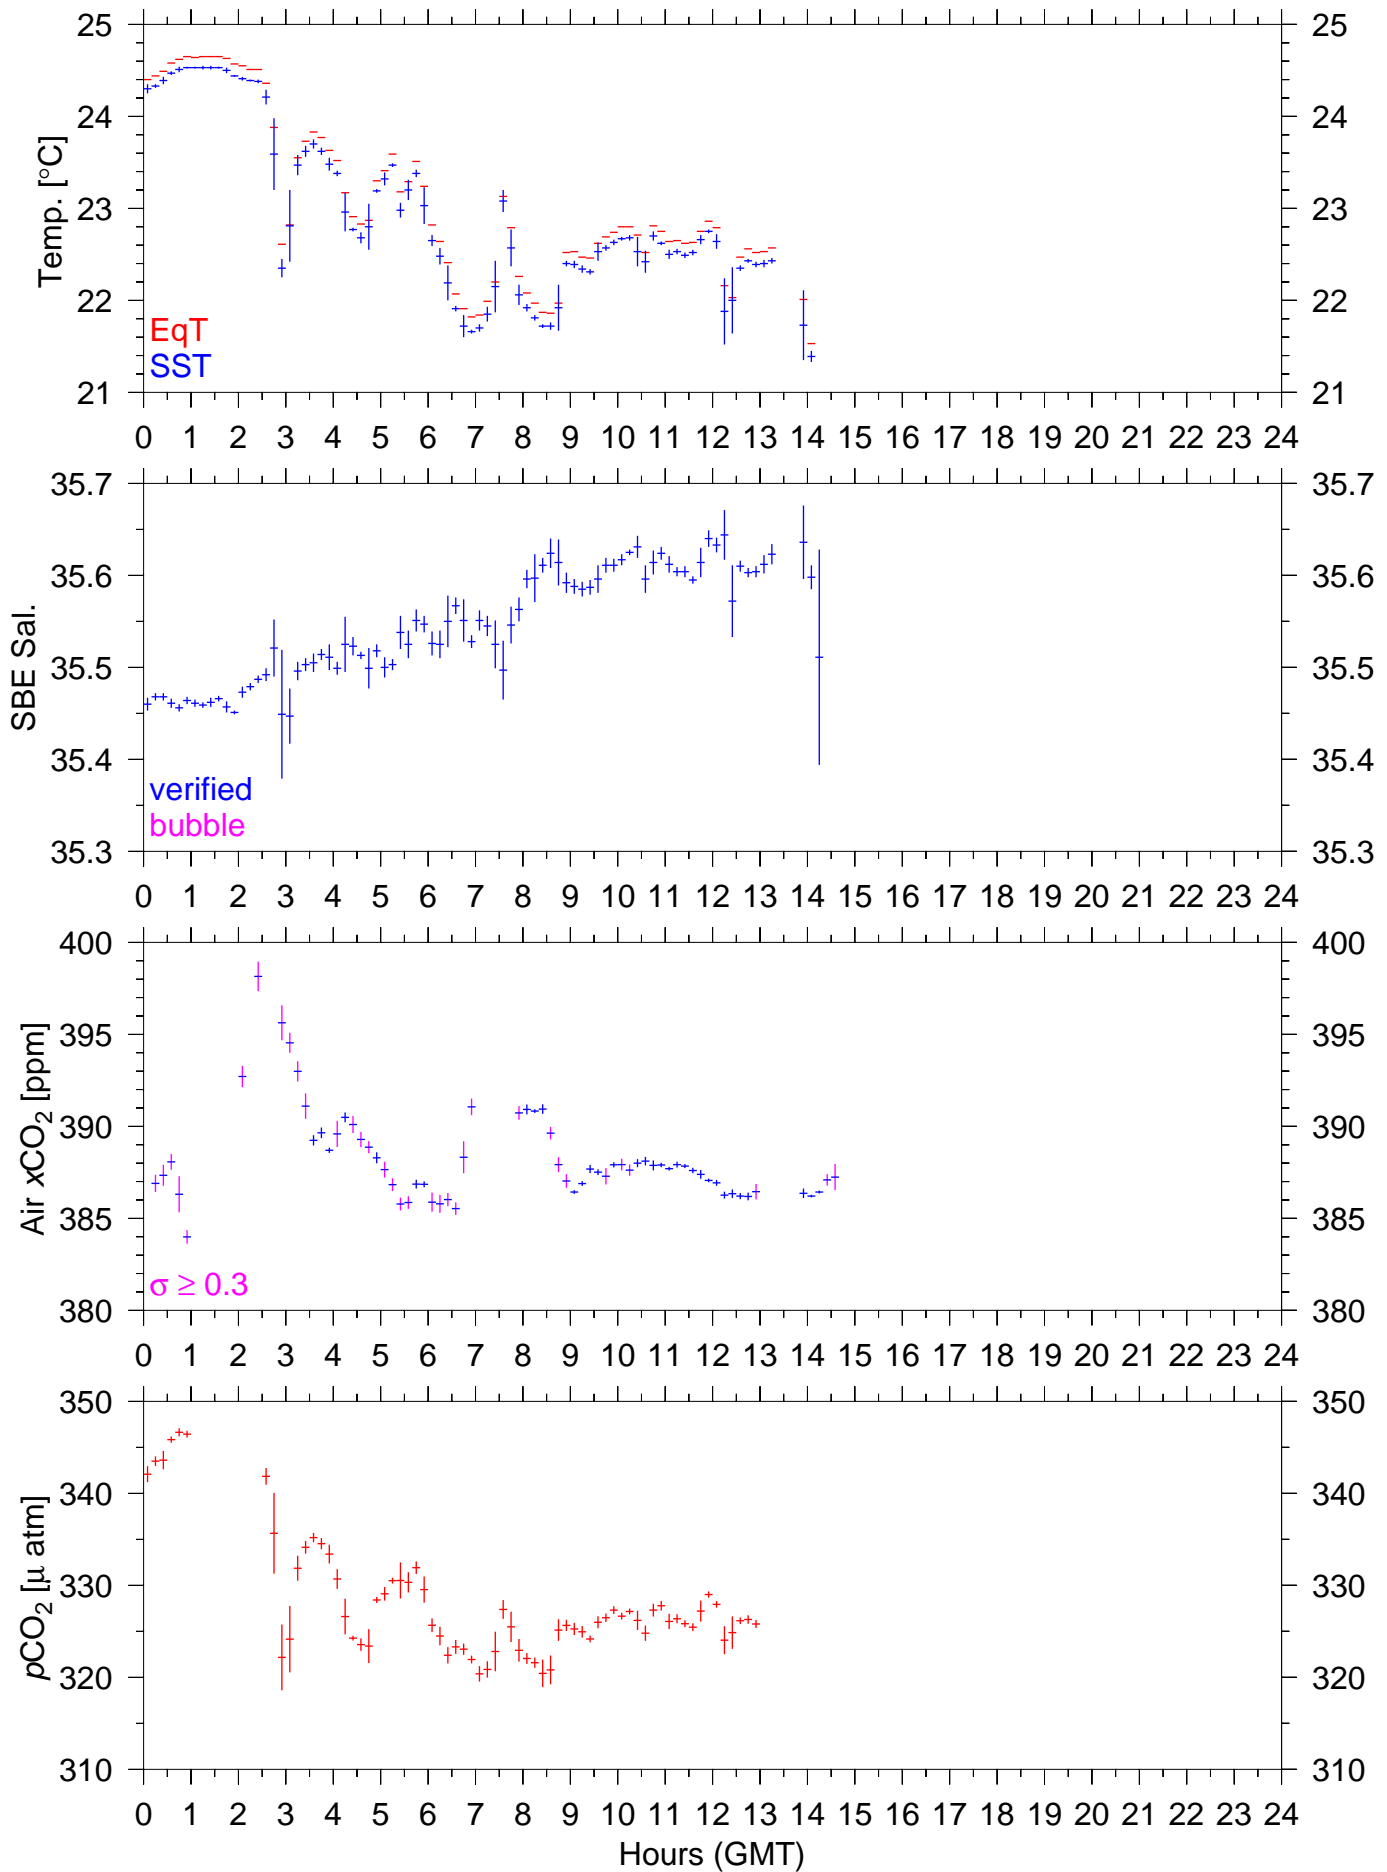

# TF5-14T : May 16, 2007 : 10min. mean

# TF5-14T : May 17, 2007 : 10min. mean

# TF5-14T : May 18, 2007 : 10min. mean