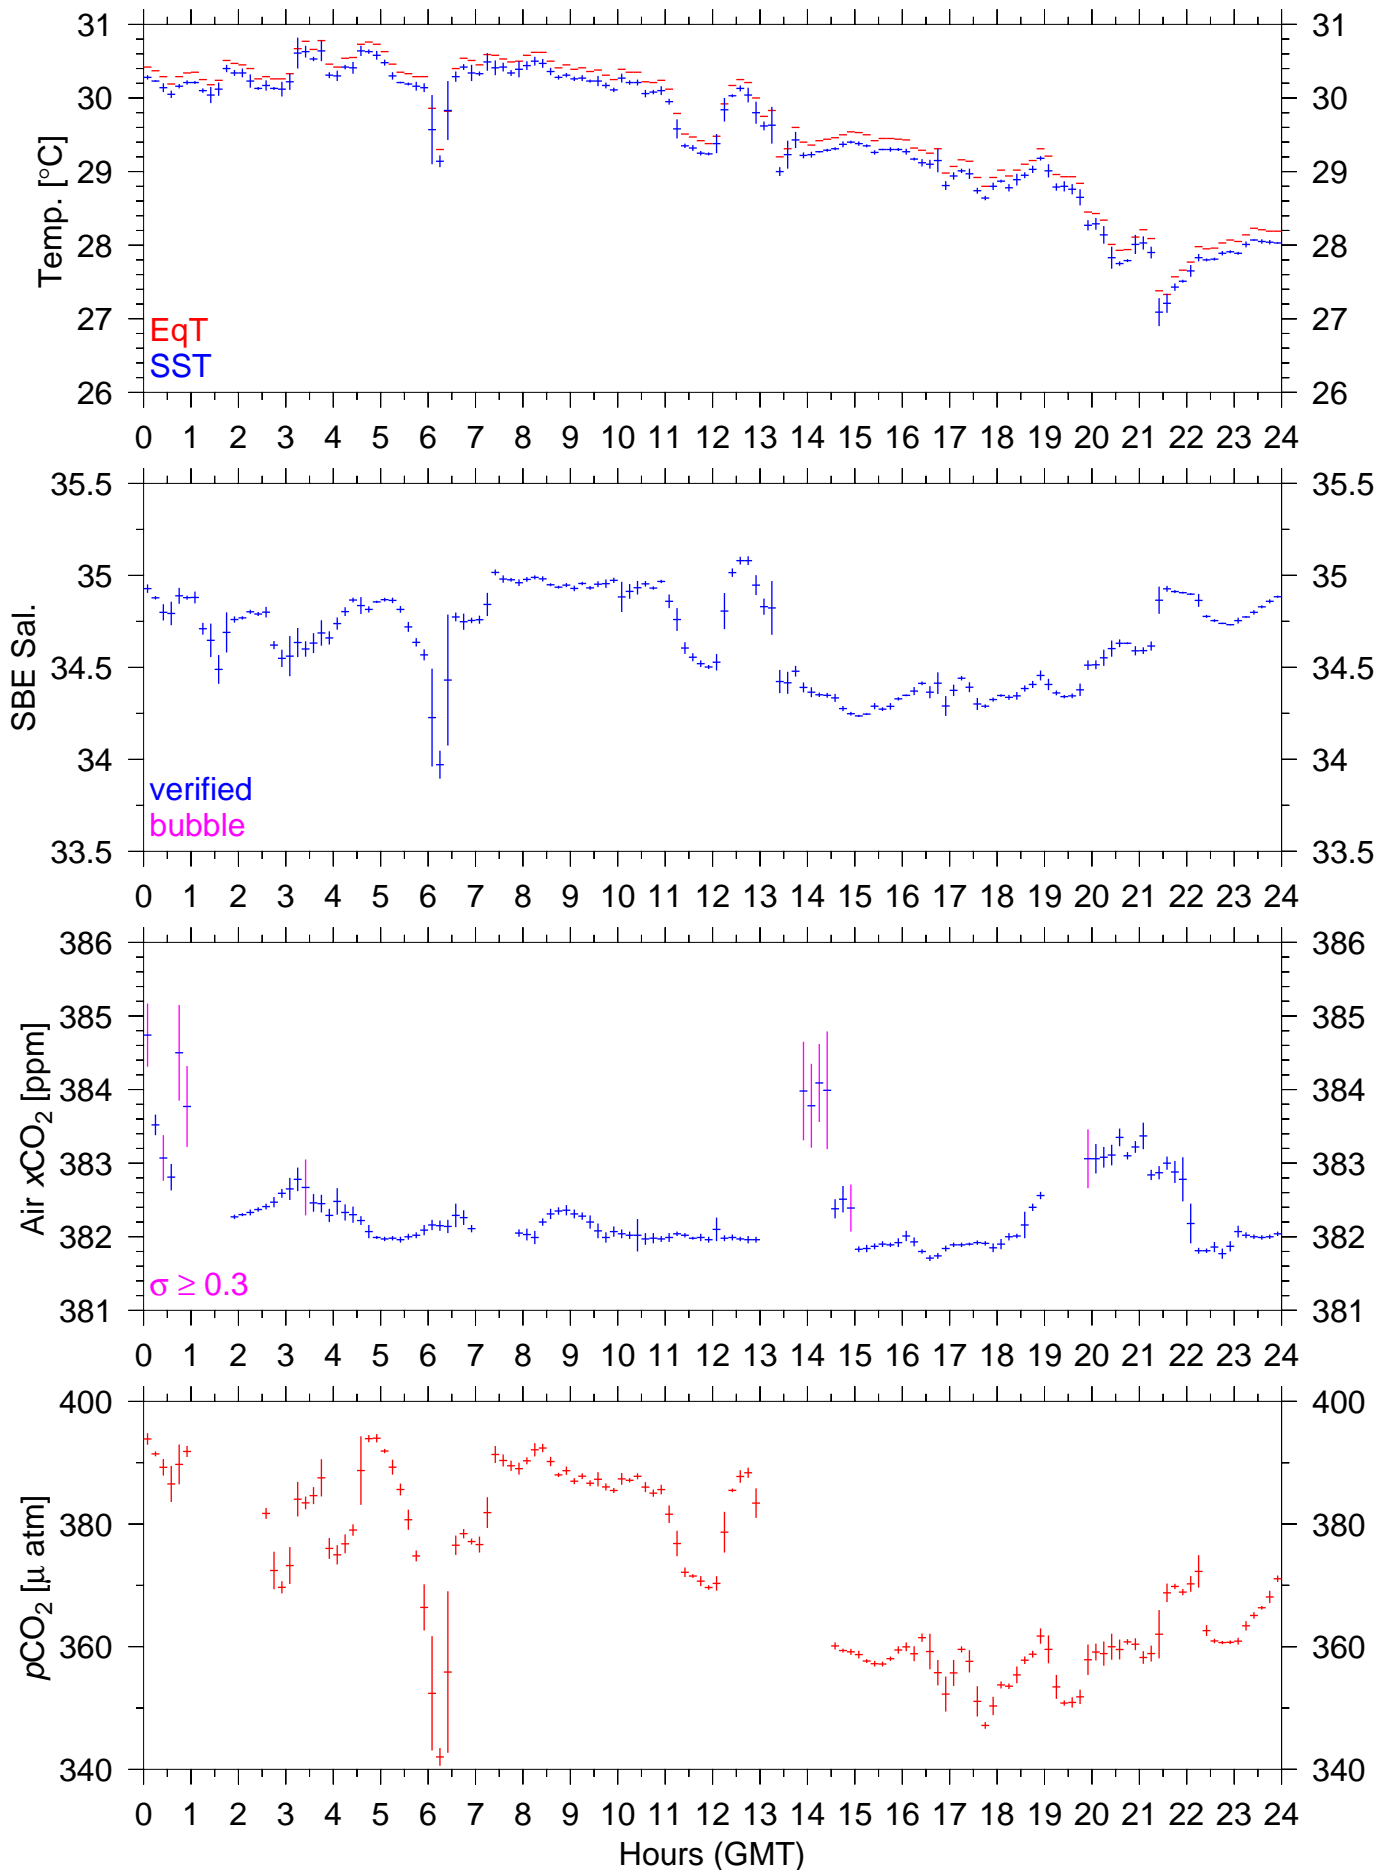

TF5-18S : October 20, 2007 : 10min. mean

TF5-18S : October 21, 2007 : 10min. mean

TF5-18S : October 22, 2007 : 10min. mean

TF5-18S : October 23, 2007 : 10min. mean

TF5-18S : October 24, 2007 : 10min. mean

TF5-18S : October 25, 2007 : 10min. mean

TF5-18S : October 26, 2007 : 10min. mean

TF5-18S : October 27, 2007 : 10min. mean

TF5-18S : October 29, 2007 : 10min. mean