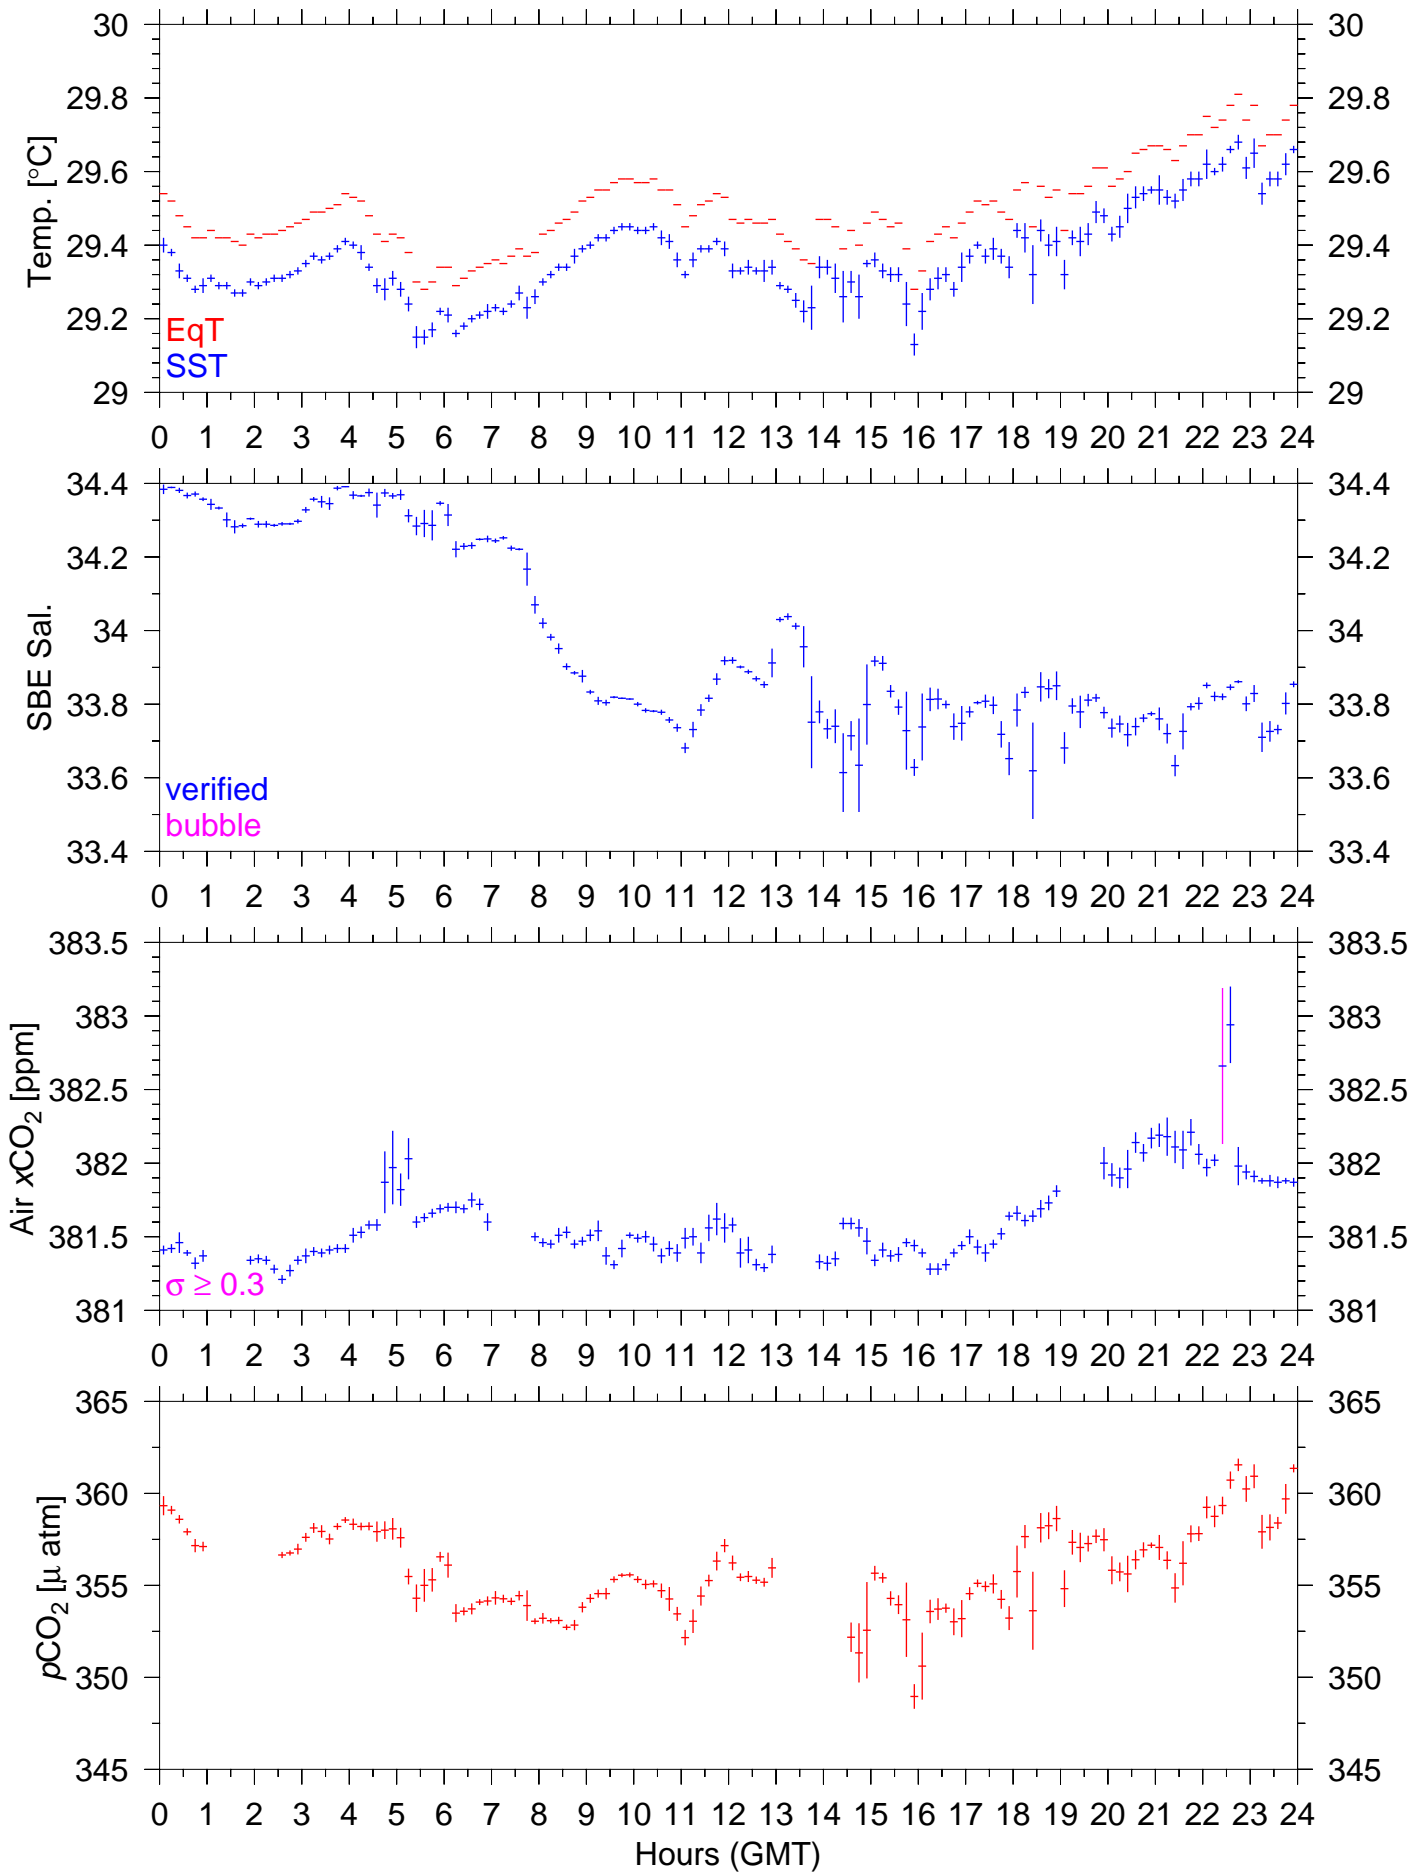

TF5-18S : October 20, 2007 : 10min. mean

TF5-18S : October 21, 2007 : 10min. mean

TF5-18S : October 22, 2007 : 10min. mean

TF5-18S : October 23, 2007 : 10min. mean

TF5-18S : October 24, 2007 : 10min. mean

TF5-18S : October 25, 2007 : 10min. mean

TF5-18S : October 26, 2007 : 10min. mean

TF5-18S : October 27, 2007 : 10min. mean

TF5-18S : October 29, 2007 : 10min. mean