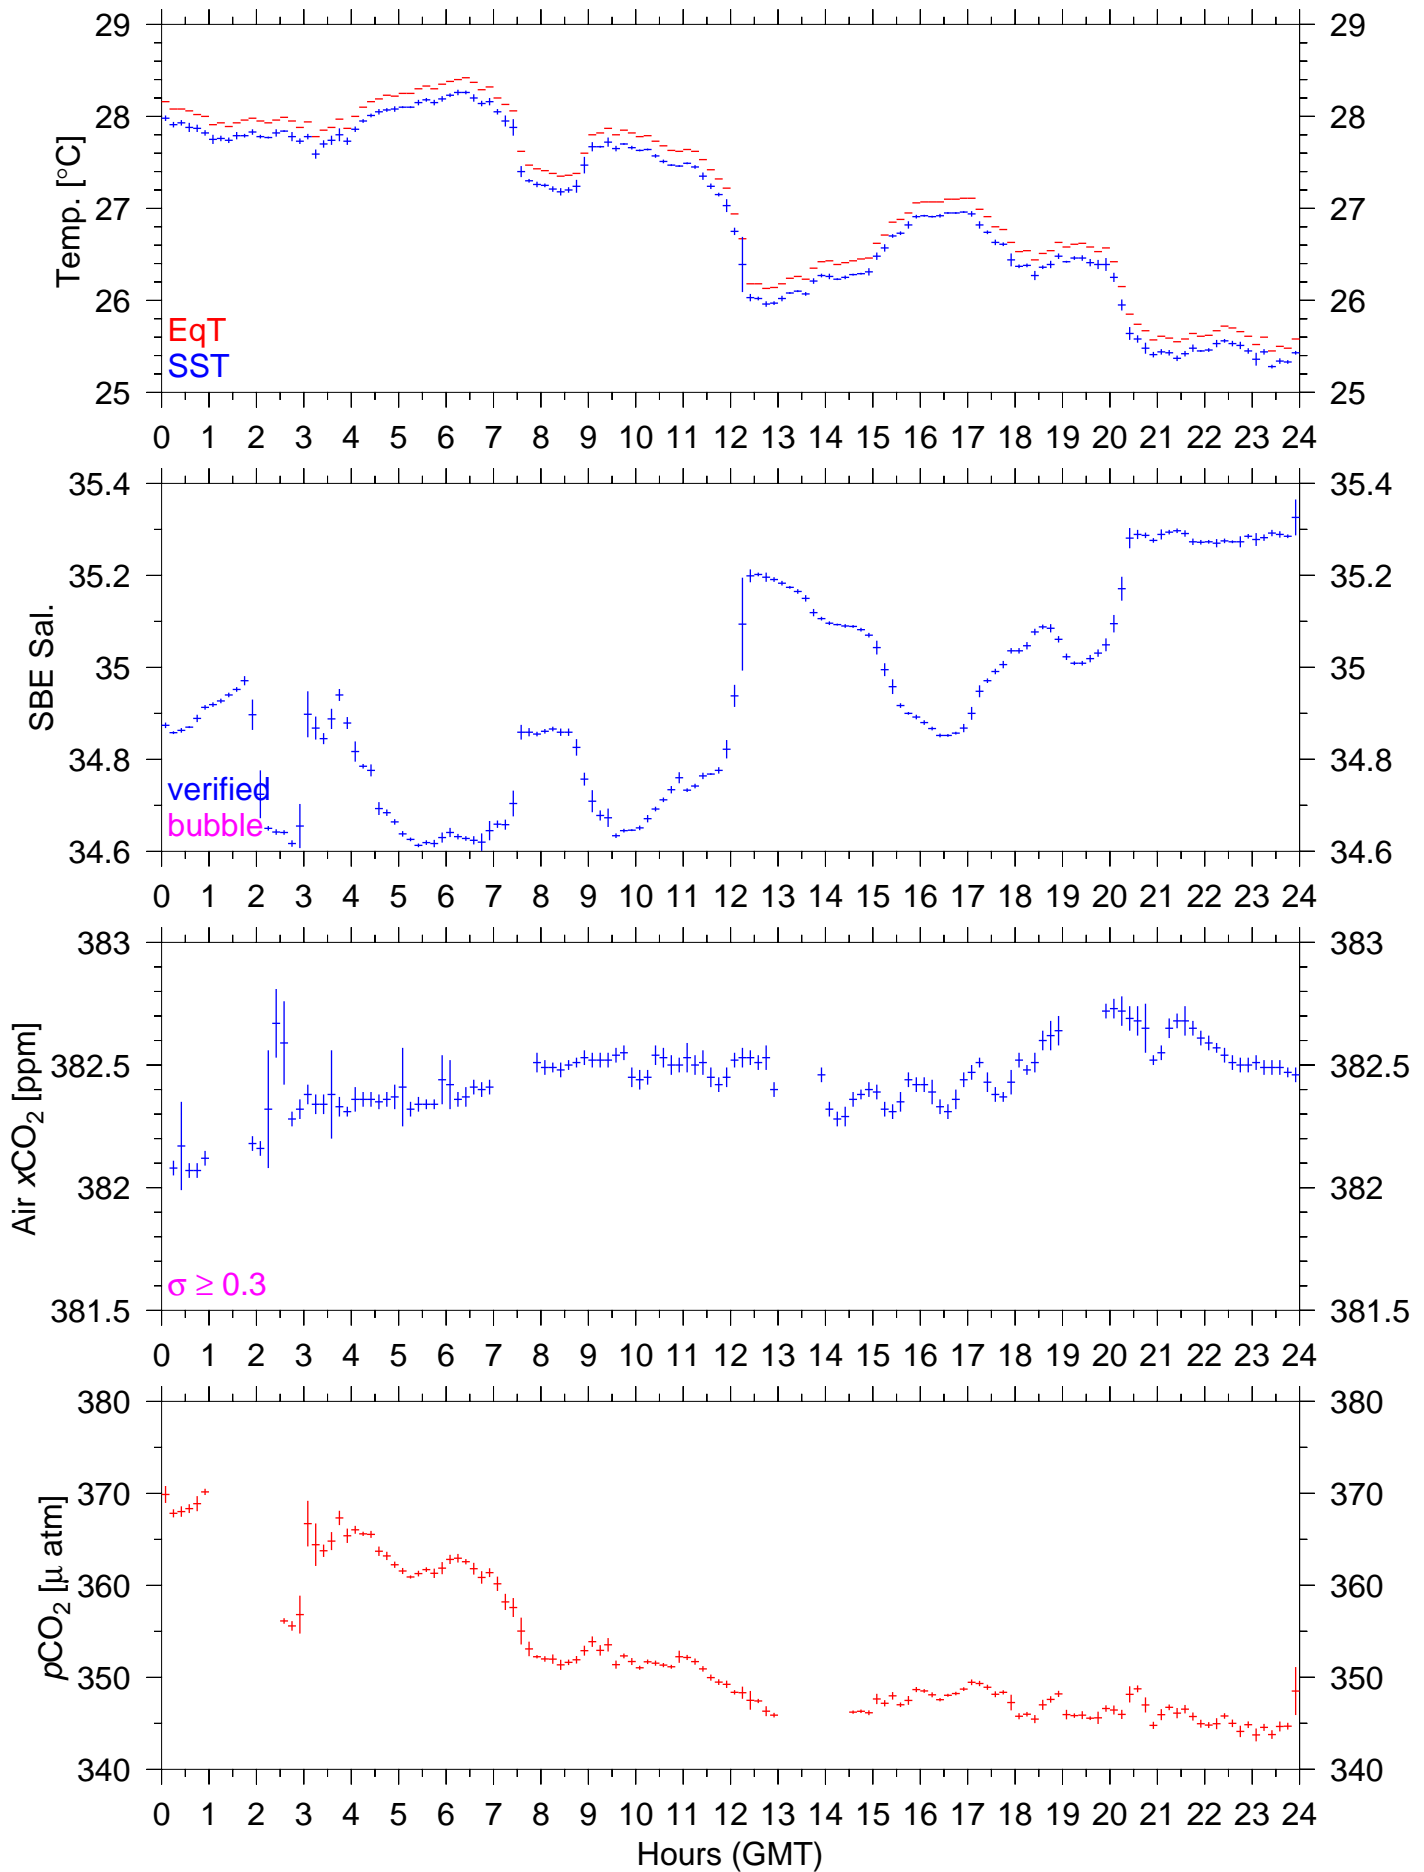

TF5-18S : October 20, 2007 : 10min. mean

TF5-18S : October 21, 2007 : 10min. mean

TF5-18S : October 22, 2007 : 10min. mean

TF5-18S : October 23, 2007 : 10min. mean

TF5-18S : October 24, 2007 : 10min. mean

TF5-18S : October 25, 2007 : 10min. mean

TF5-18S : October 26, 2007 : 10min. mean

TF5-18S : October 27, 2007 : 10min. mean

TF5-18S : October 29, 2007 : 10min. mean