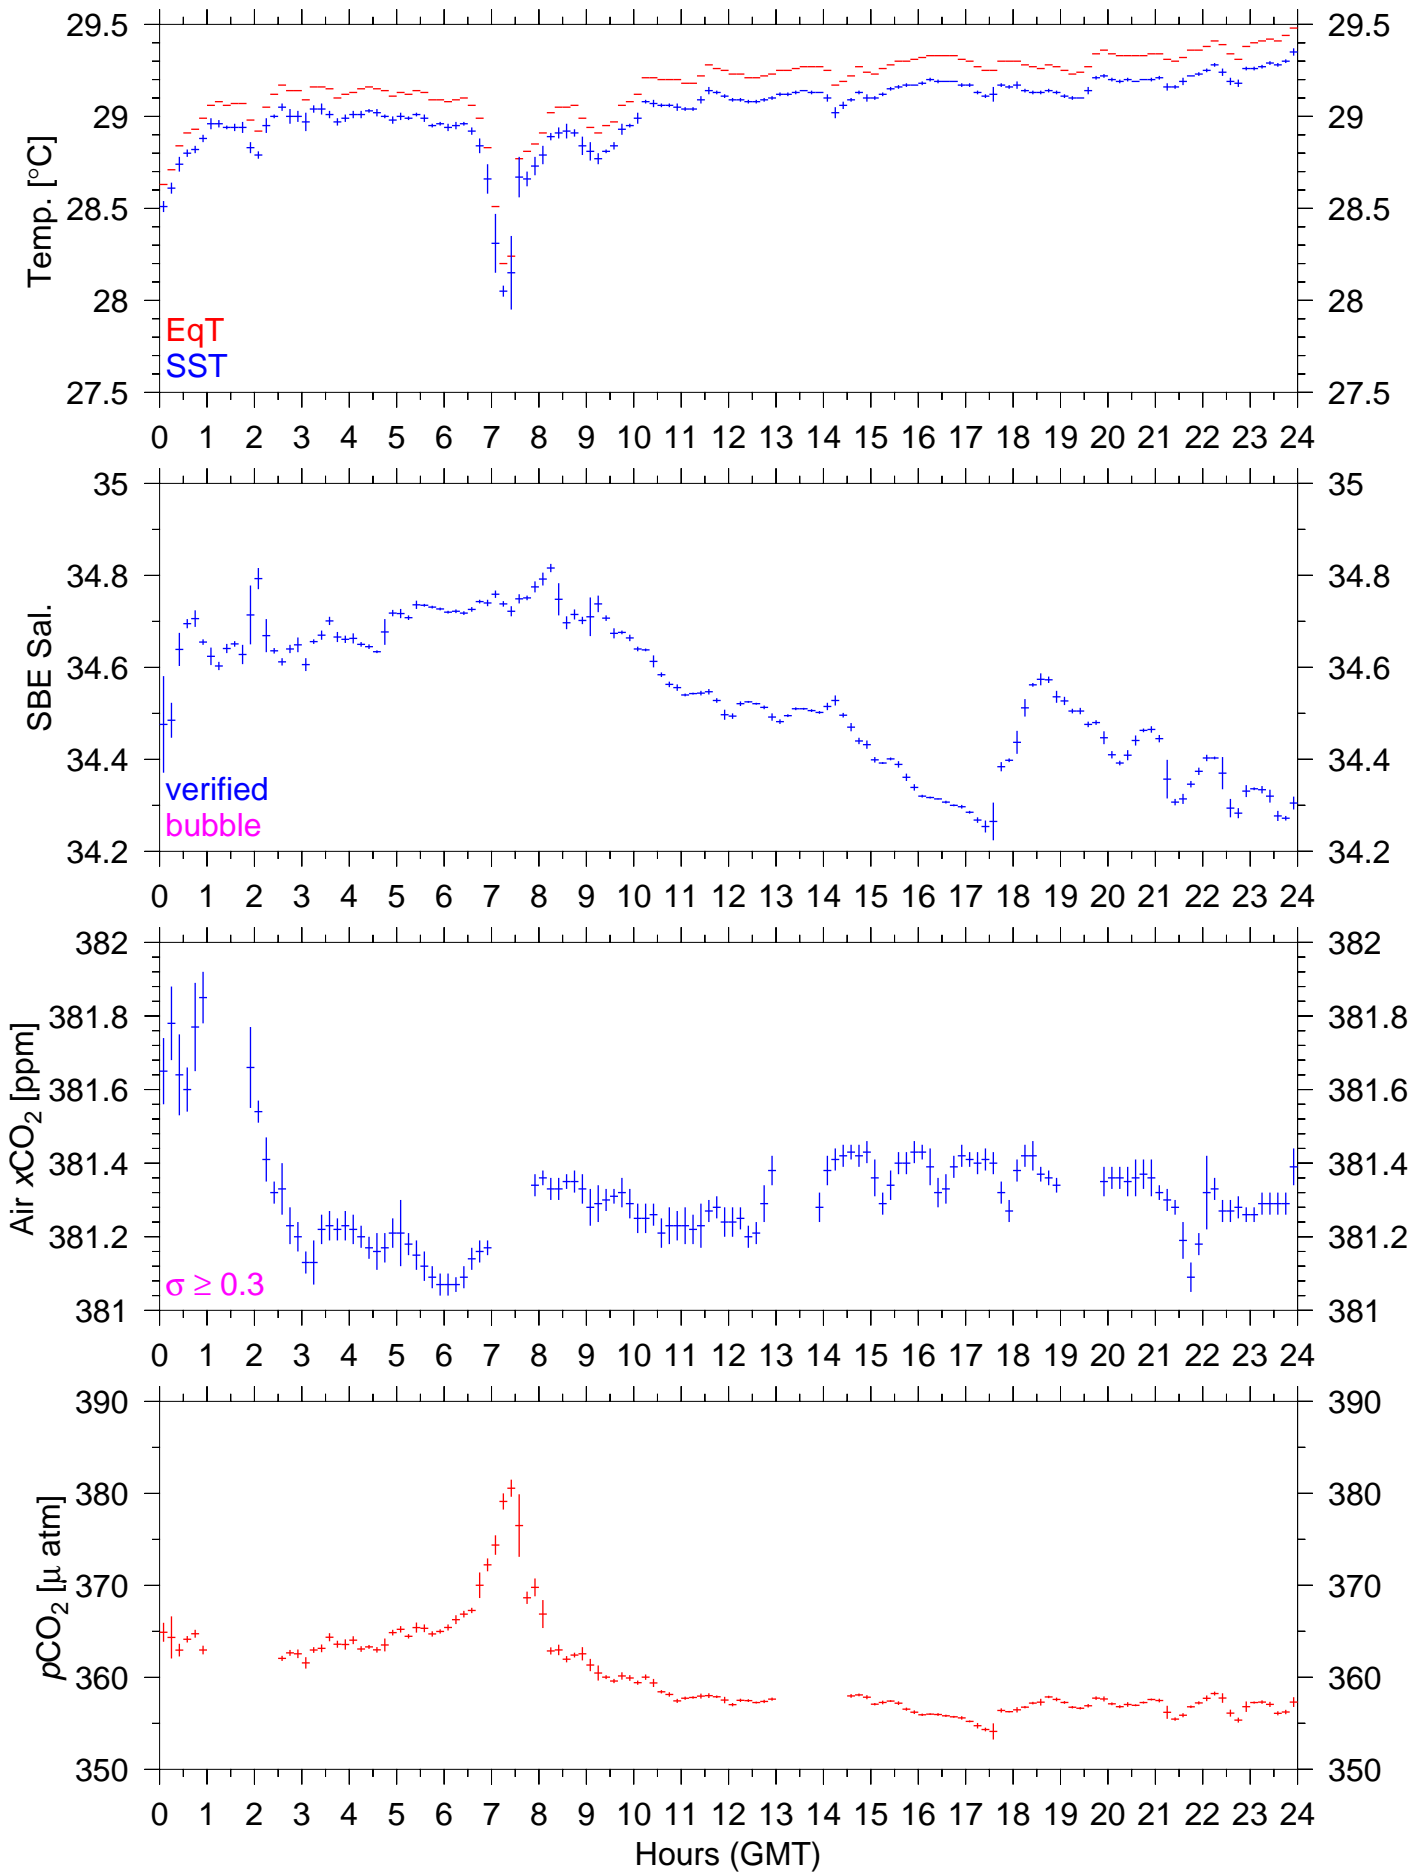

TF5-18S : October 20, 2007 : 10min. mean

TF5-18S : October 21, 2007 : 10min. mean

TF5-18S : October 22, 2007 : 10min. mean

TF5-18S : October 23, 2007 : 10min. mean

TF5-18S : October 24, 2007 : 10min. mean

TF5-18S : October 25, 2007 : 10min. mean

TF5-18S : October 26, 2007 : 10min. mean

TF5-18S : October 27, 2007 : 10min. mean

TF5-18S : October 29, 2007 : 10min. mean