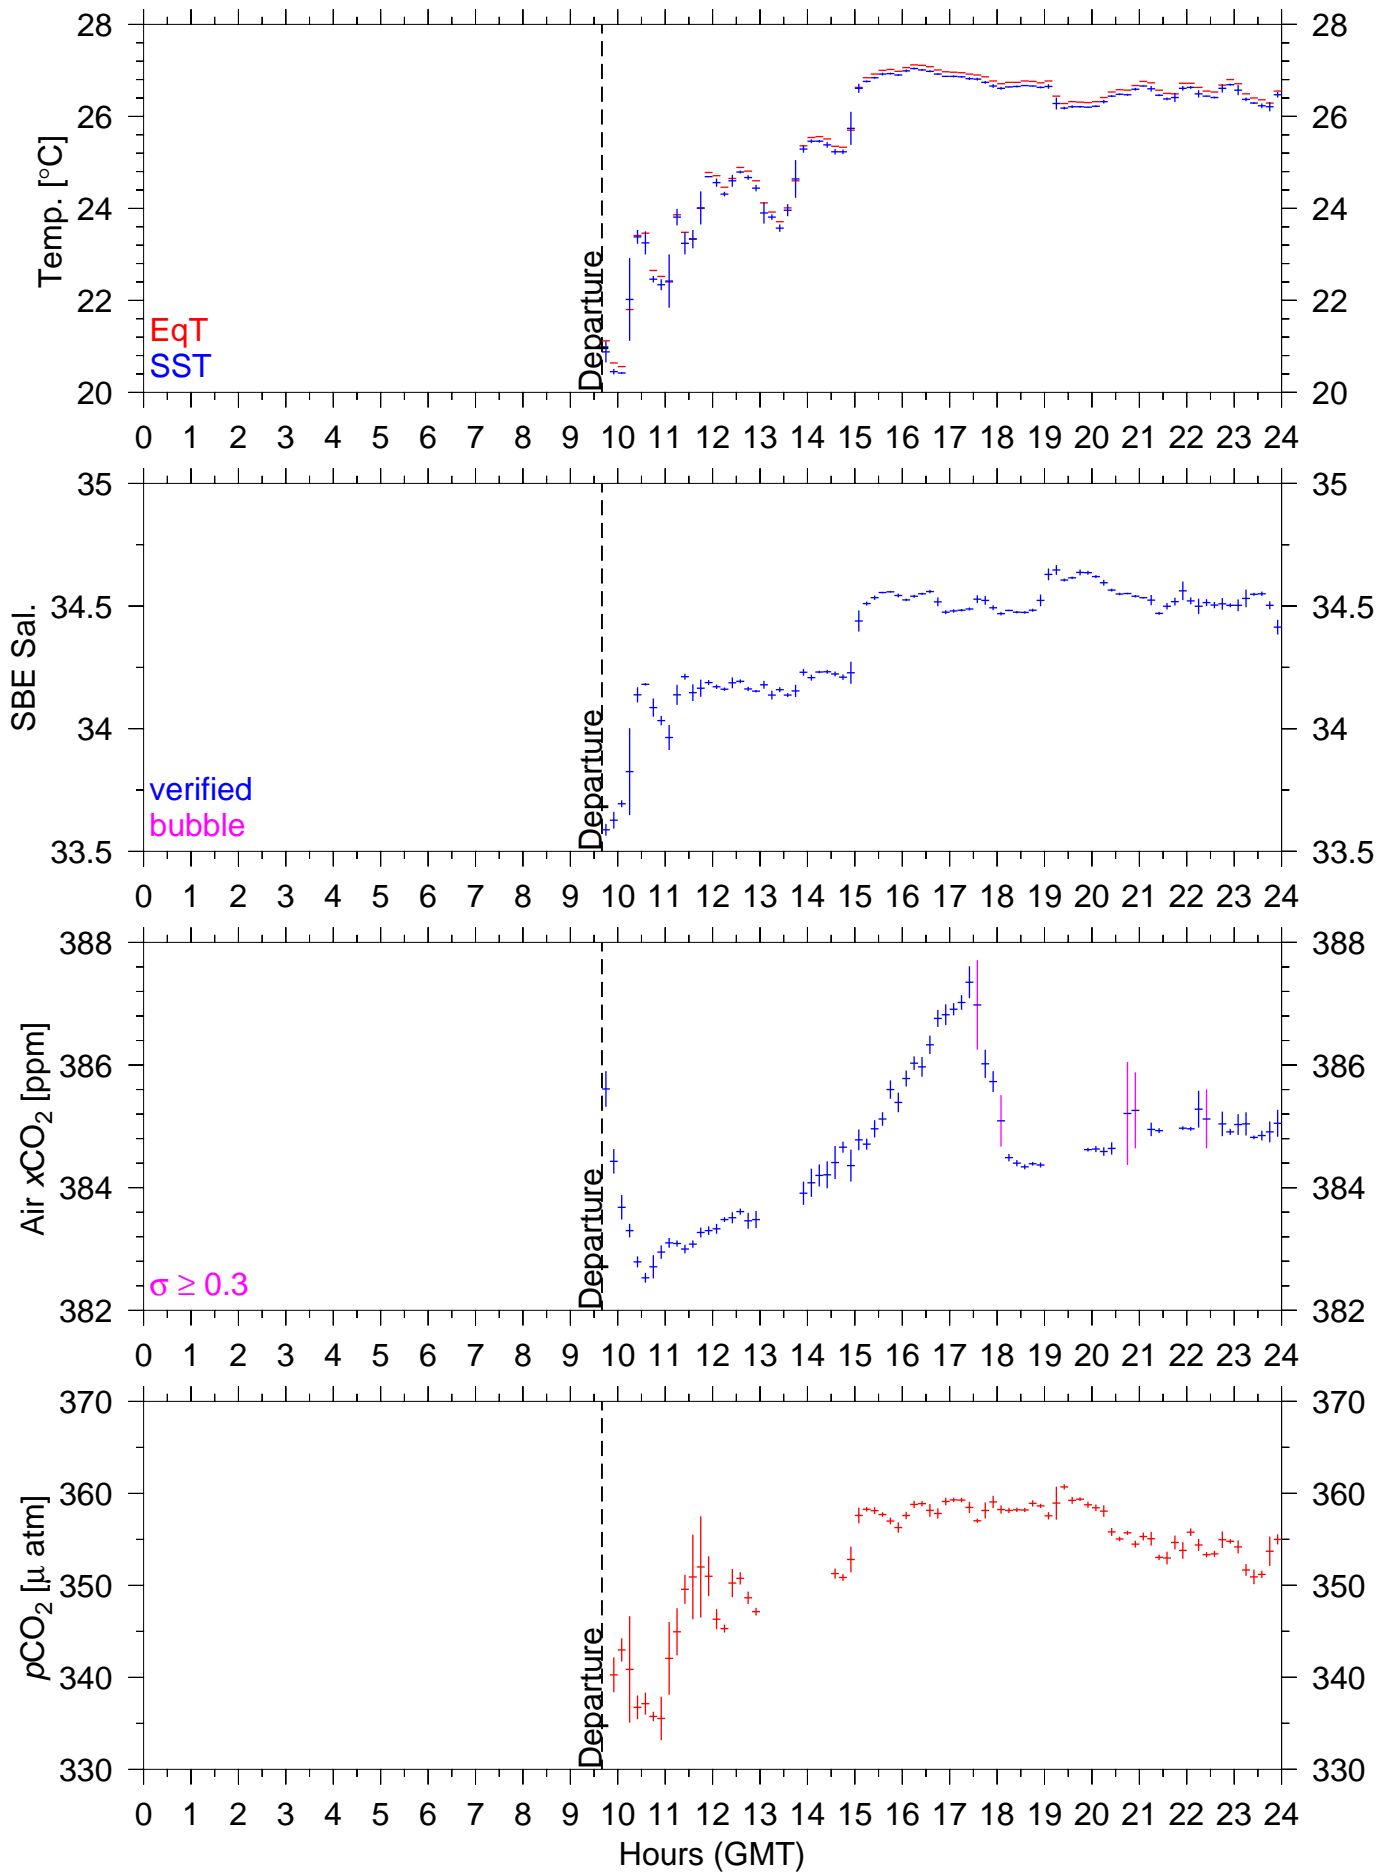

TF5-18S : October 20, 2007 : 10min. mean

TF5-18S : October 21, 2007 : 10min. mean

TF5-18S : October 22, 2007 : 10min. mean

TF5-18S : October 23, 2007 : 10min. mean

TF5-18S : October 24, 2007 : 10min. mean

TF5-18S : October 25, 2007 : 10min. mean

TF5-18S : October 26, 2007 : 10min. mean

TF5-18S : October 27, 2007 : 10min. mean

TF5-18S : October 29, 2007 : 10min. mean