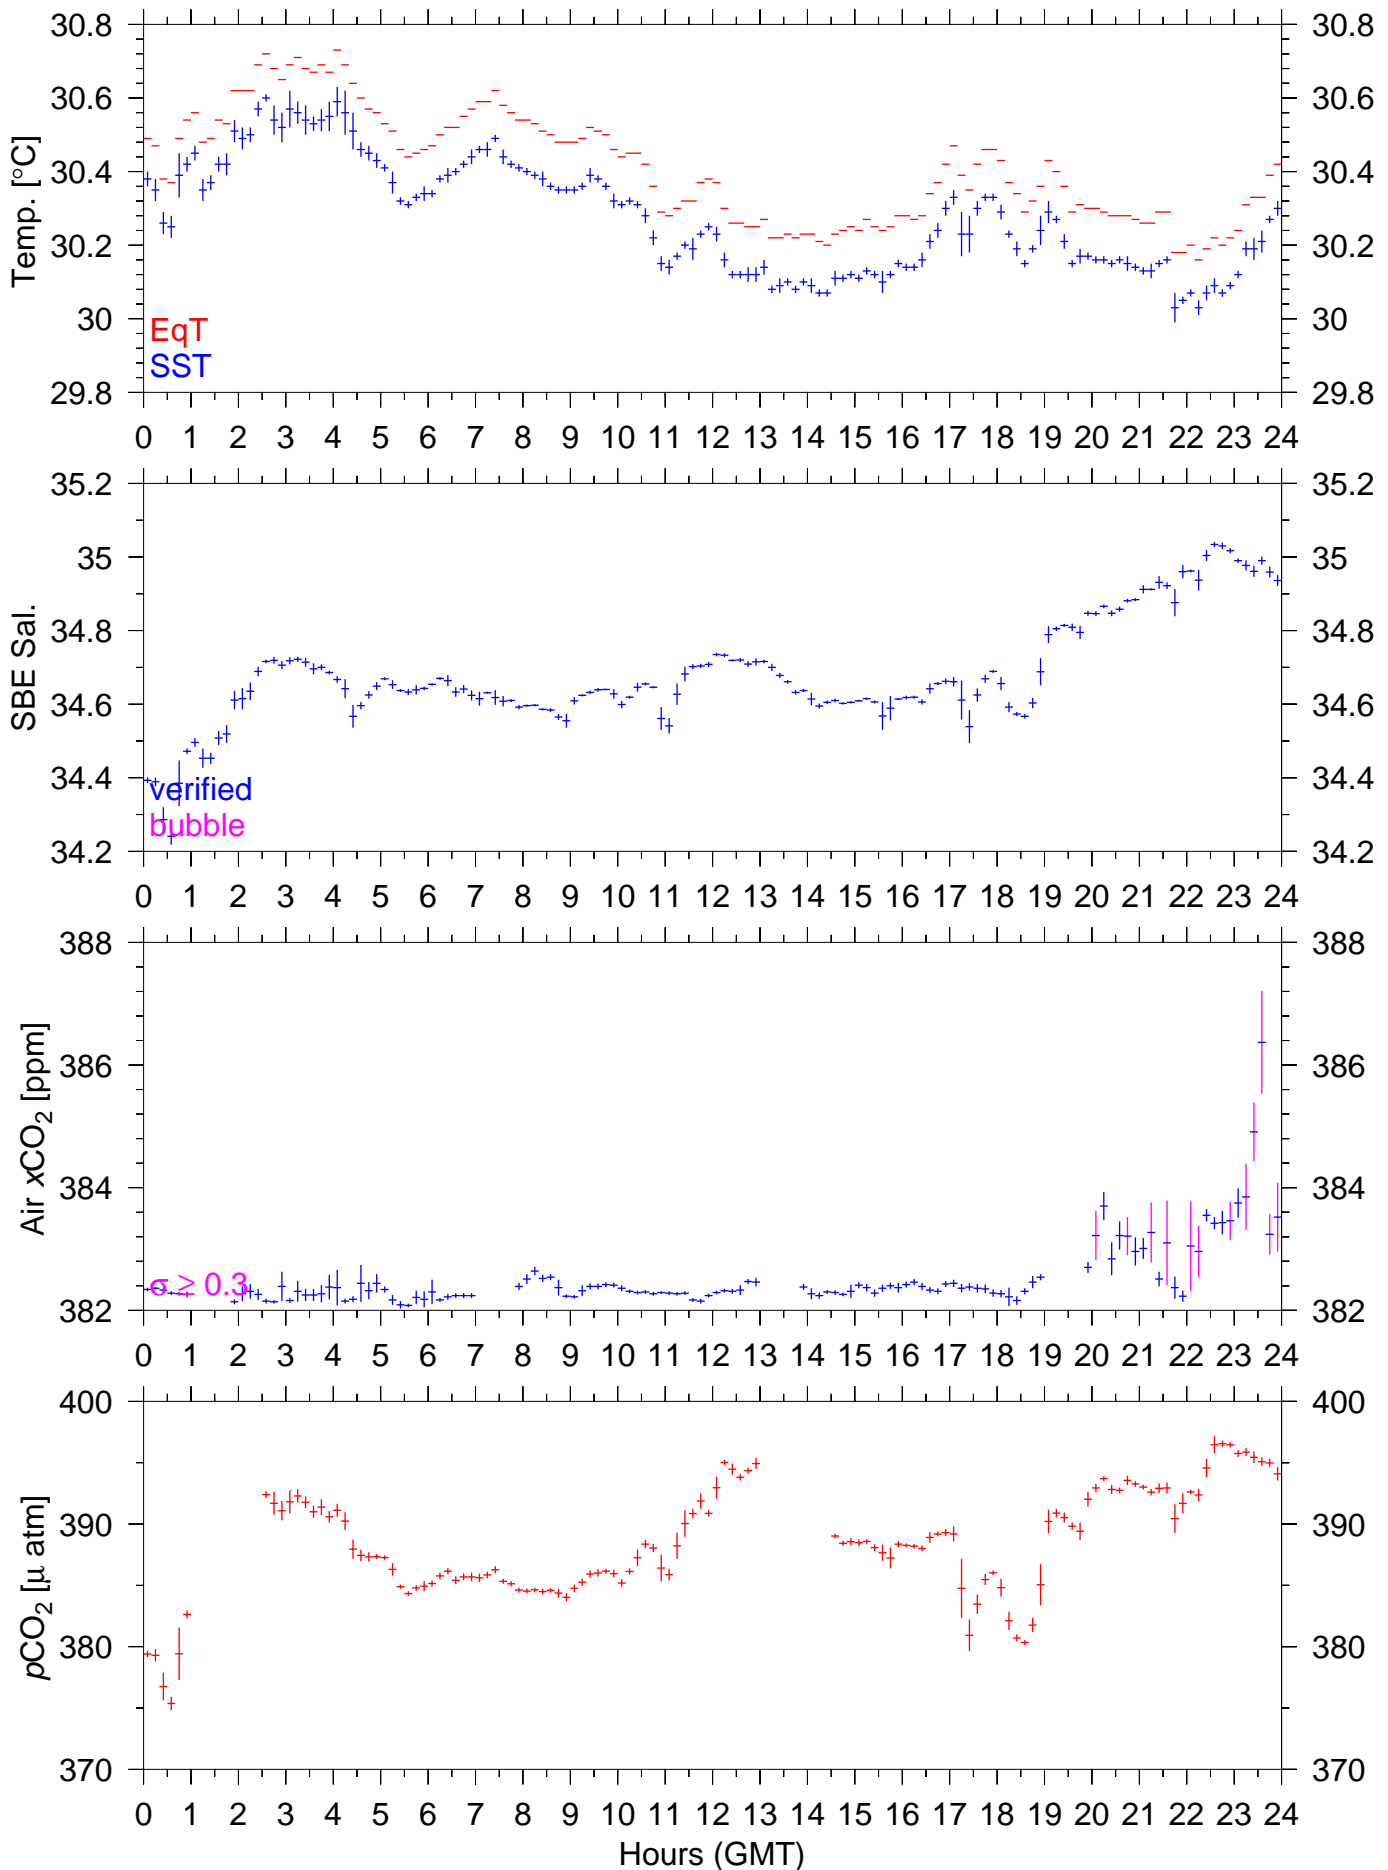

TF5-18S : October 20, 2007 : 10min. mean

TF5-18S : October 21, 2007 : 10min. mean

TF5-18S : October 22, 2007 : 10min. mean

TF5-18S : October 23, 2007 : 10min. mean

TF5-18S : October 24, 2007 : 10min. mean

TF5-18S : October 25, 2007 : 10min. mean

TF5-18S : October 26, 2007 : 10min. mean

TF5-18S : October 27, 2007 : 10min. mean

TF5-18S : October 29, 2007 : 10min. mean