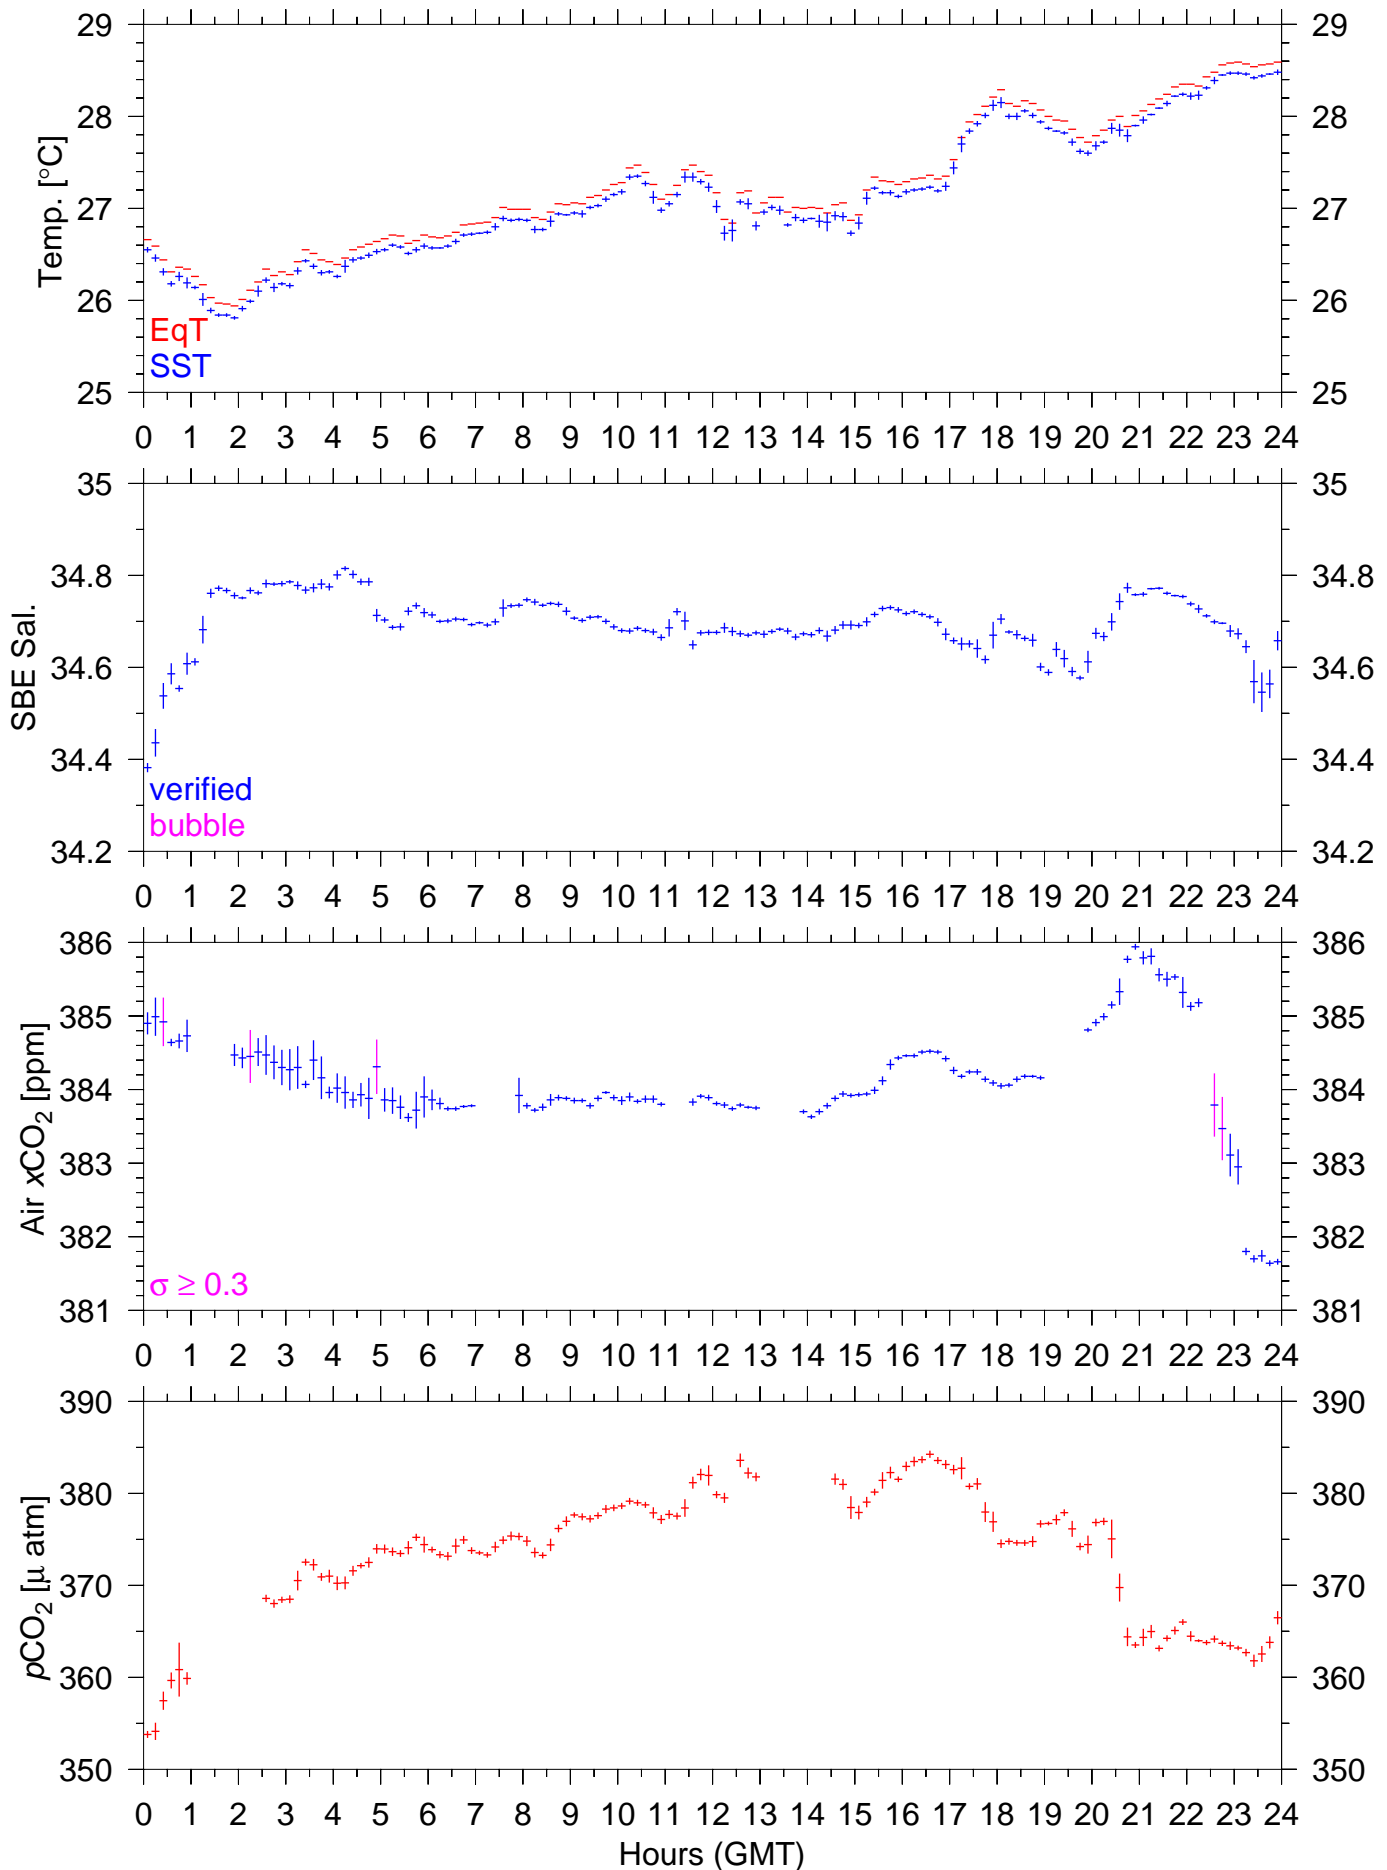

TF5-18S : October 20, 2007 : 10min. mean

TF5-18S : October 21, 2007 : 10min. mean

TF5-18S : October 22, 2007 : 10min. mean

TF5-18S : October 23, 2007 : 10min. mean

TF5-18S : October 24, 2007 : 10min. mean

TF5-18S : October 25, 2007 : 10min. mean

TF5-18S : October 26, 2007 : 10min. mean

TF5-18S : October 27, 2007 : 10min. mean

TF5-18S : October 29, 2007 : 10min. mean