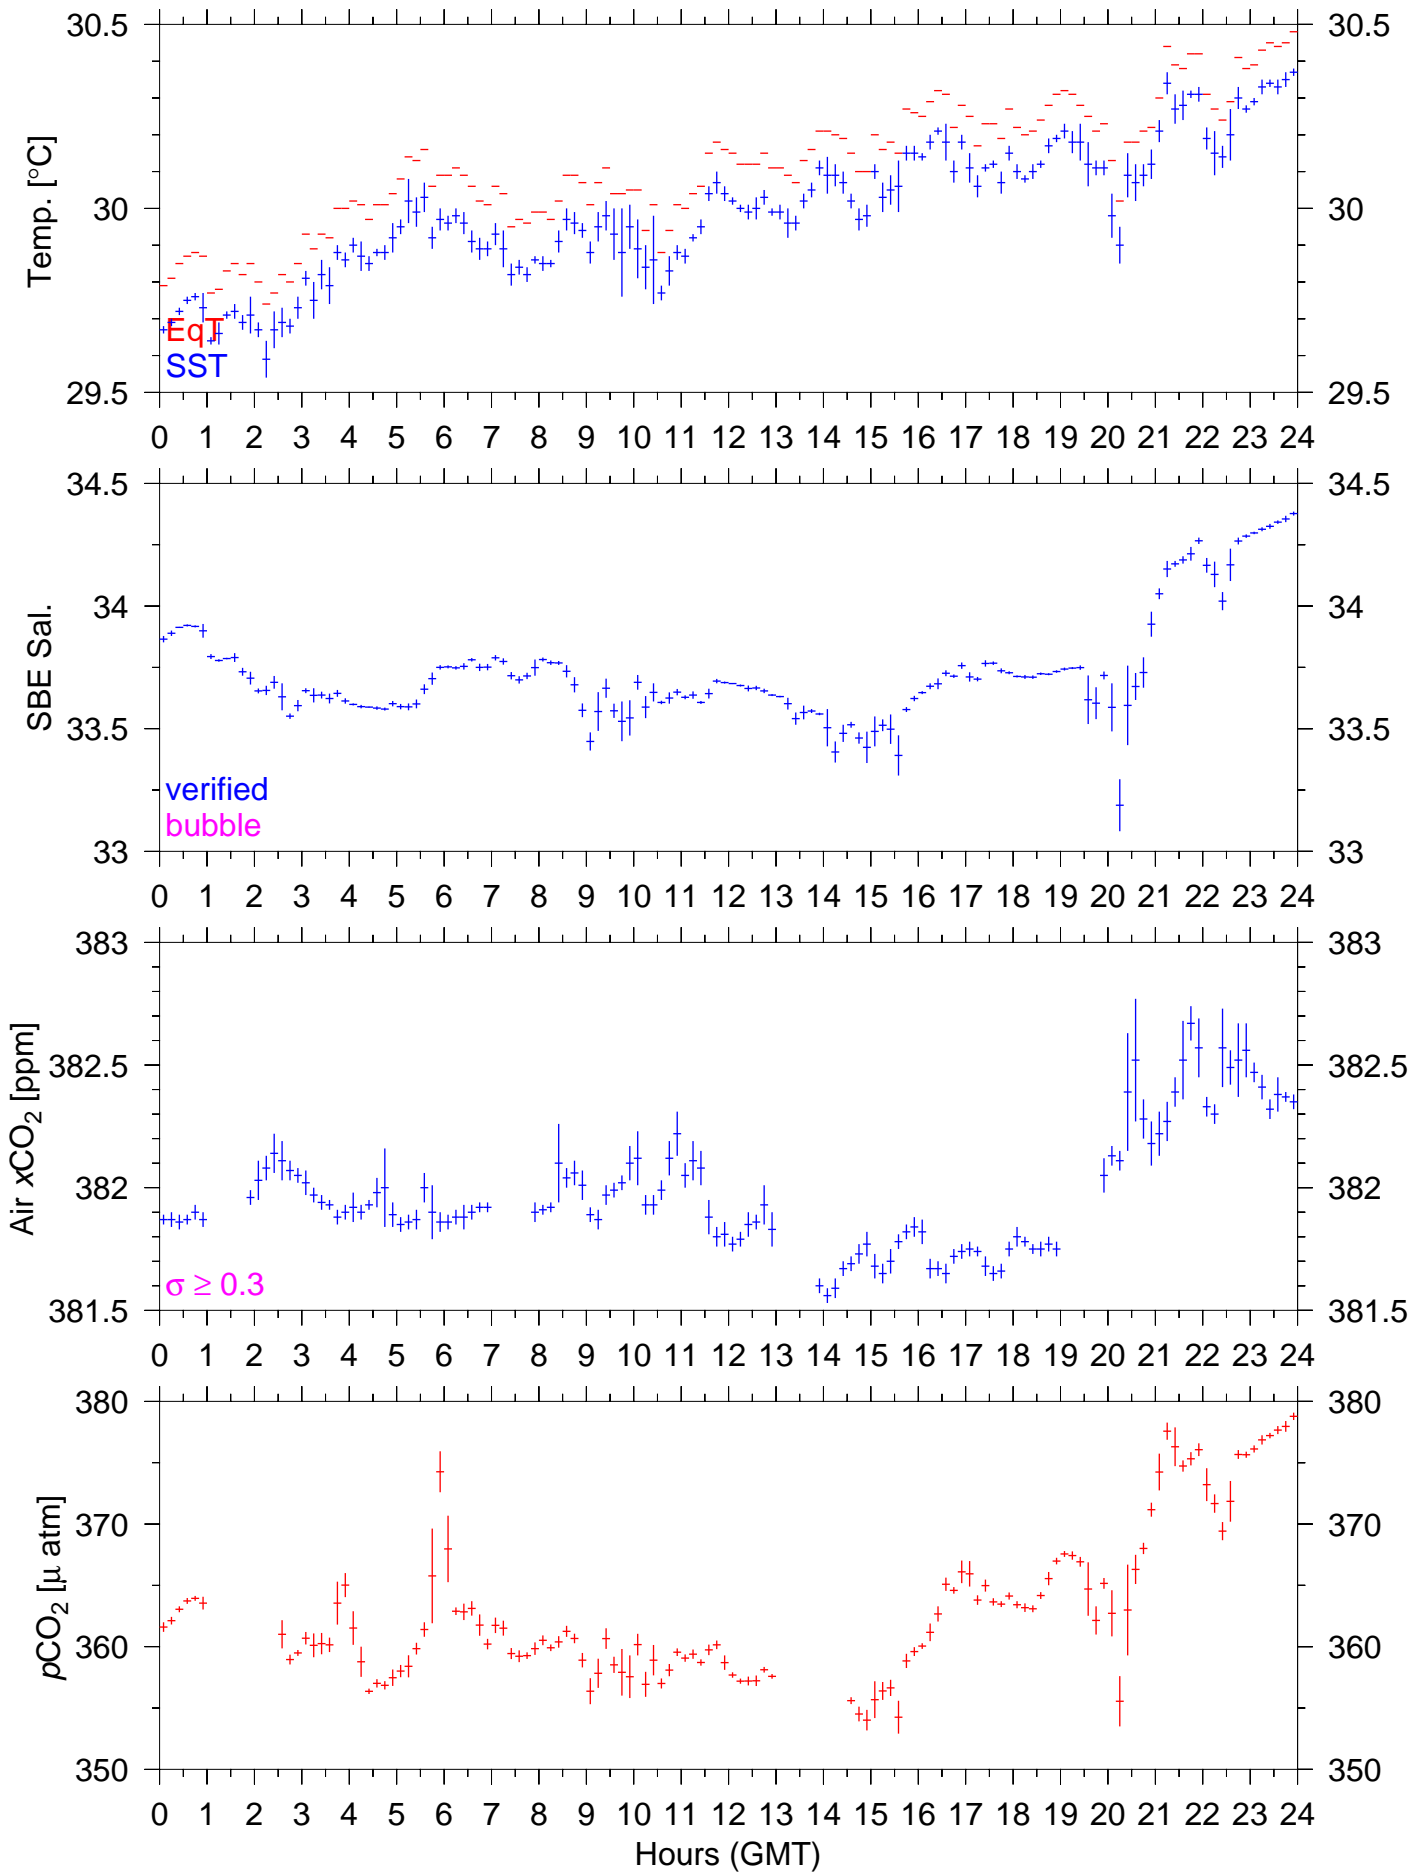

TF5-18S : October 20, 2007 : 10min. mean

TF5-18S : October 21, 2007 : 10min. mean

TF5-18S : October 22, 2007 : 10min. mean

TF5-18S : October 23, 2007 : 10min. mean

TF5-18S : October 24, 2007 : 10min. mean

TF5-18S : October 25, 2007 : 10min. mean

TF5-18S : October 26, 2007 : 10min. mean

TF5-18S : October 27, 2007 : 10min. mean

TF5-18S : October 29, 2007 : 10min. mean