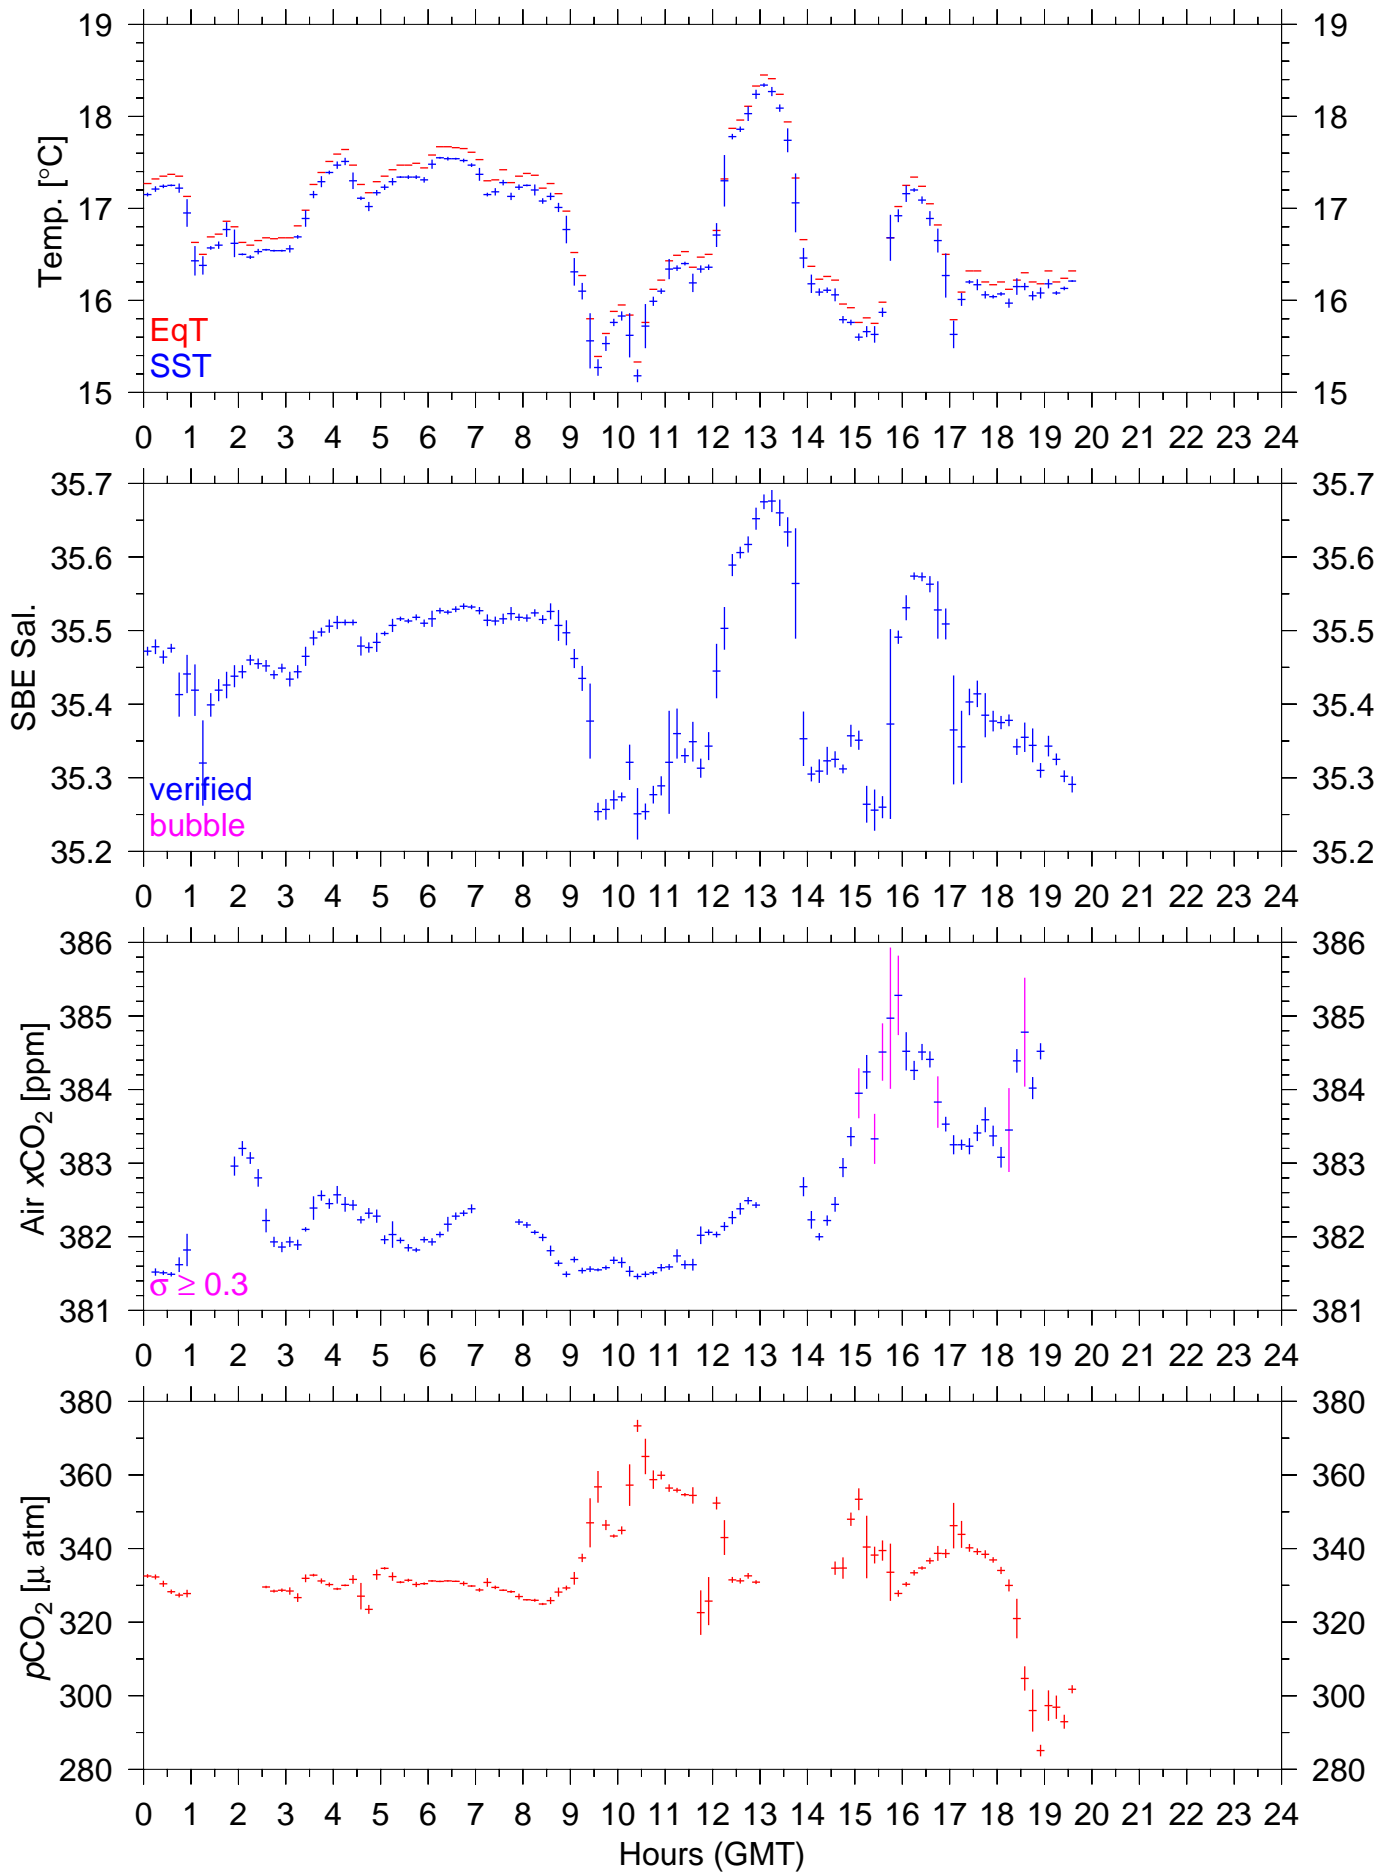

TF5-18T : October 29, 2007 : 10min. mean

TF5-18T : October 30, 2007 : 10min. mean

TF5-18T : October 31, 2007 : 10min. mean

TF5-18T : November 01, 2007 : 10min. mean

TF5-18T : November 02, 2007 : 10min. mean

TF5-18T : November 03, 2007 : 10min. mean

TF5-18T : November 04, 2007 : 10min. mean

TF5-18T : November 05, 2007 : 10min. mean

TF5-18T : November 06, 2007 : 10min. mean

TF5-18T : November 07, 2007 : 10min. mean

TF5-18T : November 09, 2007 : 10min. mean